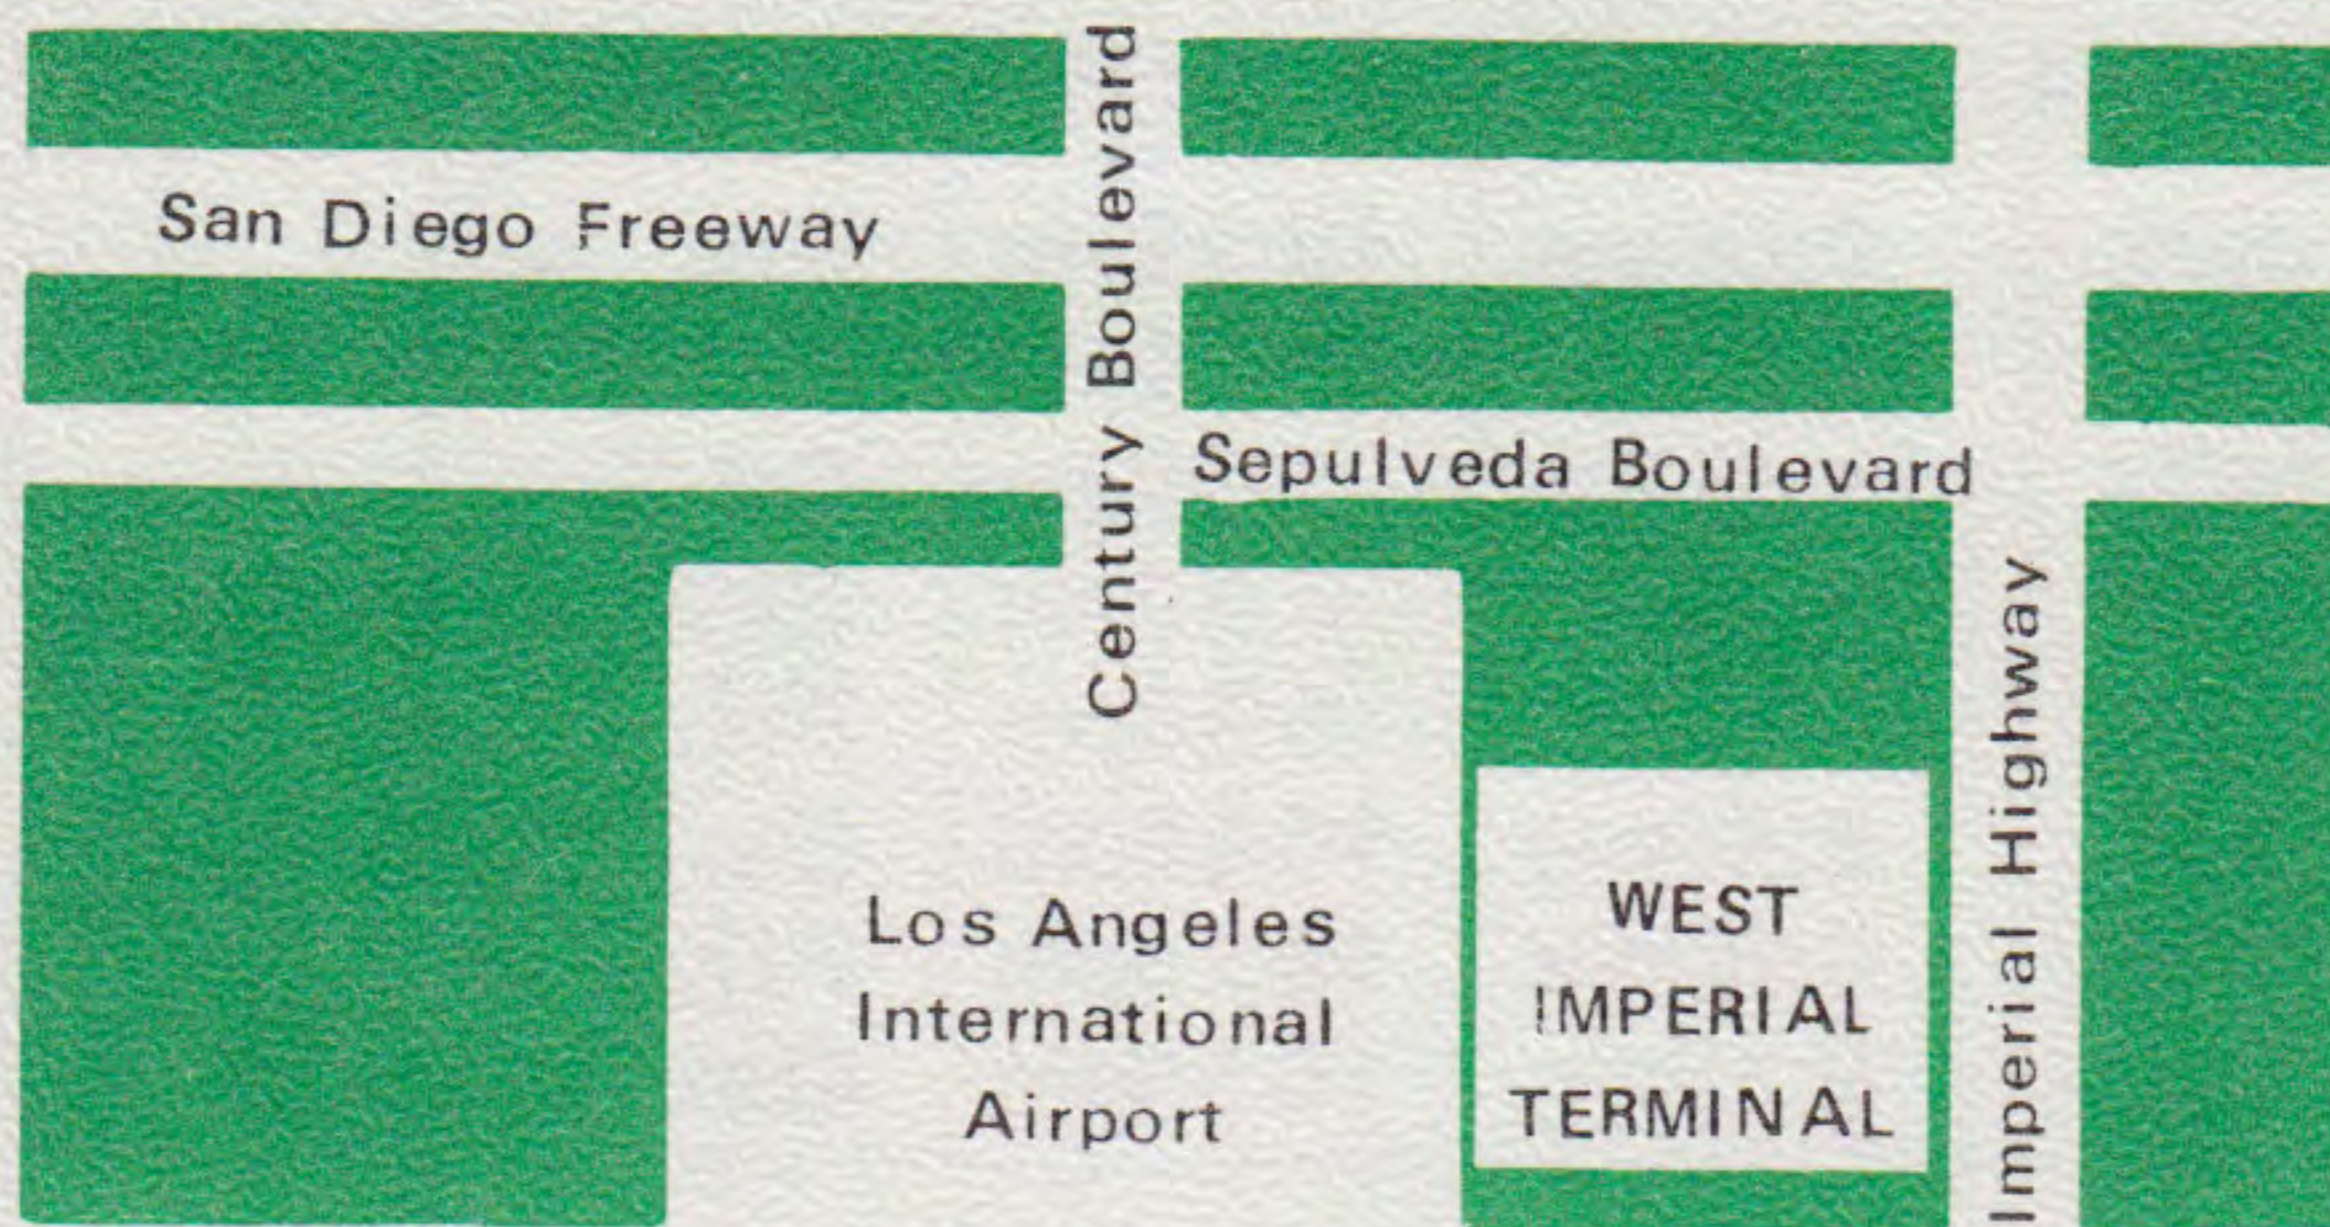

HOLIDAY AIRLINES

LAKE TAHOE

FLIGHT SCHEDULE

EFFECTIVE

JUNE 23, 1972

Subject to change without notice

West Imperial Terminal

Los Angeles International (LAX) is one of the busiest airports in the world. And, unbeknownst to many people, there is a convenient, comfortable, uncrowded terminal just inside the big turmoil. Lots of parking space is available and there are no traffic problems.

West Imperial Terminal is its name . . . because it is at 6661 West Imperial Highway (NOT Century Boulevard). Overseas Charter Flights use West Imperial Terminal, and so does Holiday Airlines.

HOLIDAY AIRLINES FARES

SAN DIEGO AND LAKE TAHOE

Friday thru Sunday & Holiday Periods\$41.00
Monday thru Thursday.....\$35.00

LOS ANGELES/HOLLYWOOD-BURBANK & LAKE TAHOE

Friday thru Sunday & Holiday Periods\$33.50
Monday thru Thursday\$28.50