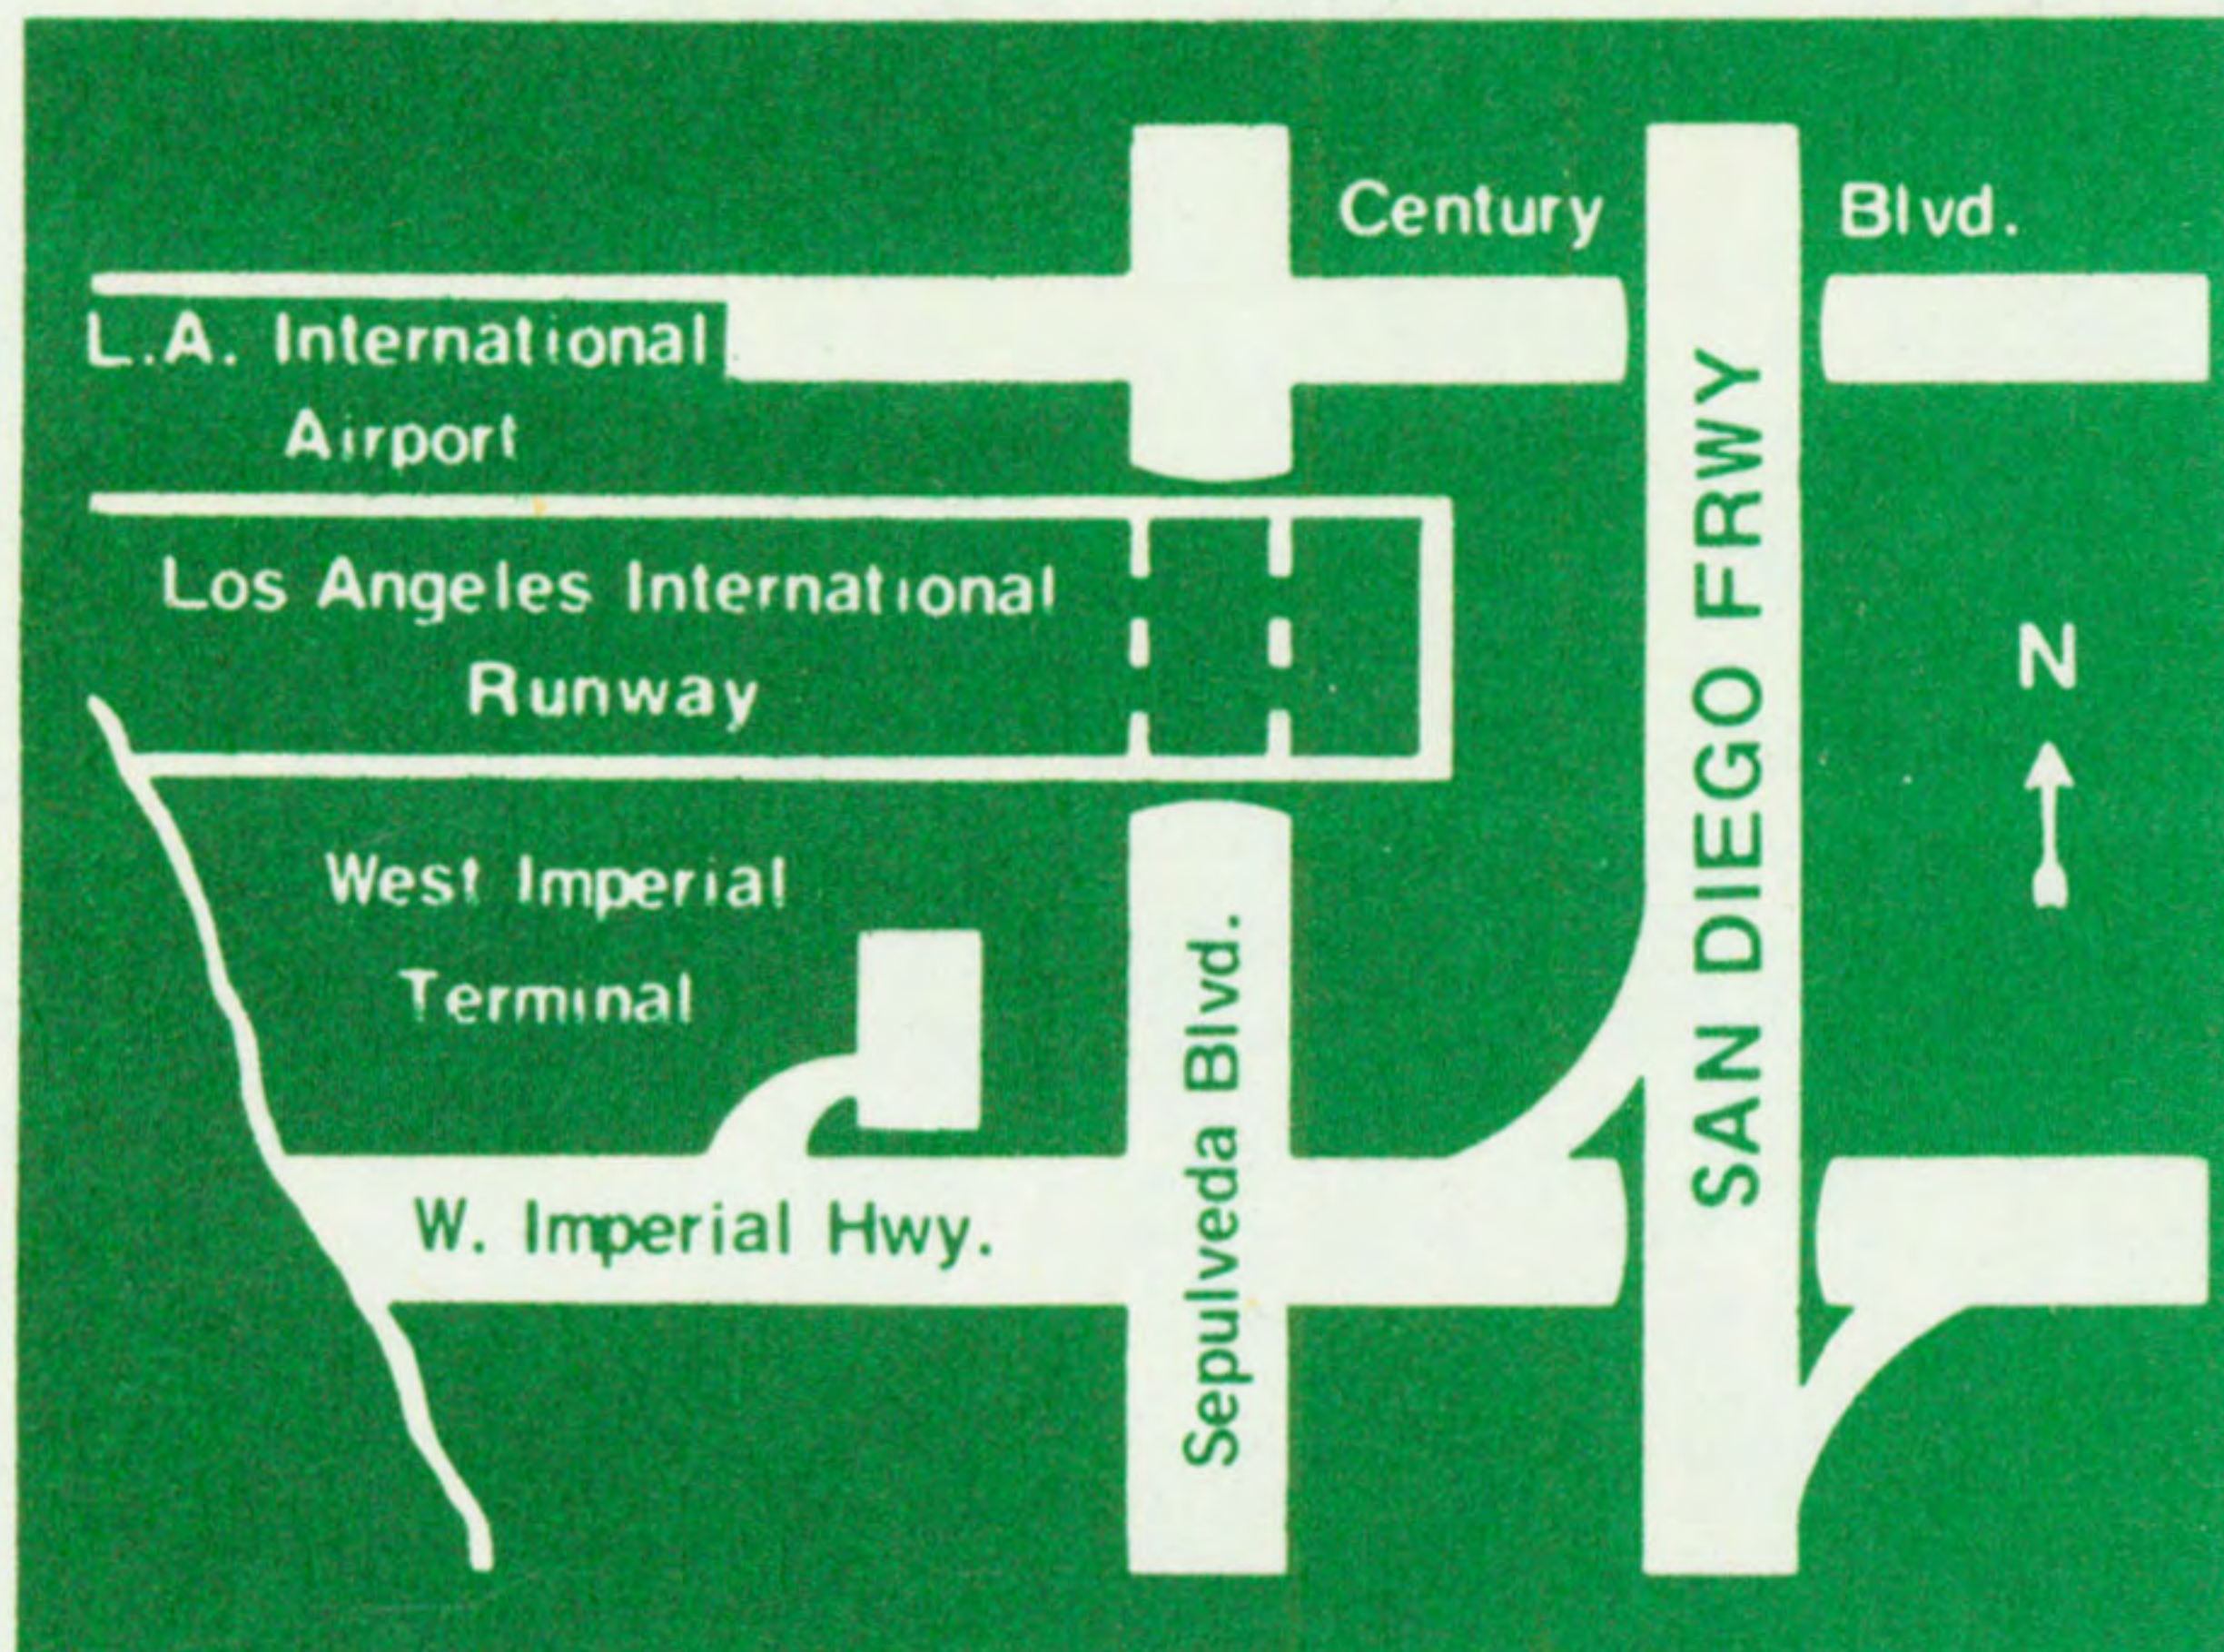

# **HOLIDAY AIRLINES**

FLIGHT SCHEDULE

EFFECTIVE

September 15, 1974

SUBJECT TO CHANGE WITHOUT NOTICE

HOLIDAY AIRLINES departs from the West Imperial Terminal located at 6661 West Imperial Highway, Los Angeles International Airport.

SOUTH BOUND						
Flight No.		200	300	144	206	204
Frequency		Fri. & Sun.	Sun.	Ex. Sun.	Fri.	Sun.
LAKE TAHOE	Lv.	3:00 P.M.	8:00 P.M.	8:20 P.M.	8:30 P.M.	8:30 P.M.
OAKLAND	Ar. Lv.		9:10 P.M.	8:55 P.M. 9:10 P.M.		
SAN JOSE	Ar. Lv.		8:40 P.M. 8:55 P.M.	9:25 P.M. 9:40 P.M.		
BURBANK	Ar. Lv.			10:35 P.M. 10:50 P.M.		9:40 P.M. 9:55 P.M.
LOS ANGELES	Ar. Lv.	4:20 P.M. 4:40 P.M.		11:05 P.M.	9:50 P.M.	10:10 P.M.
SAN DIEGO	Ar.	5:10 P.M.				