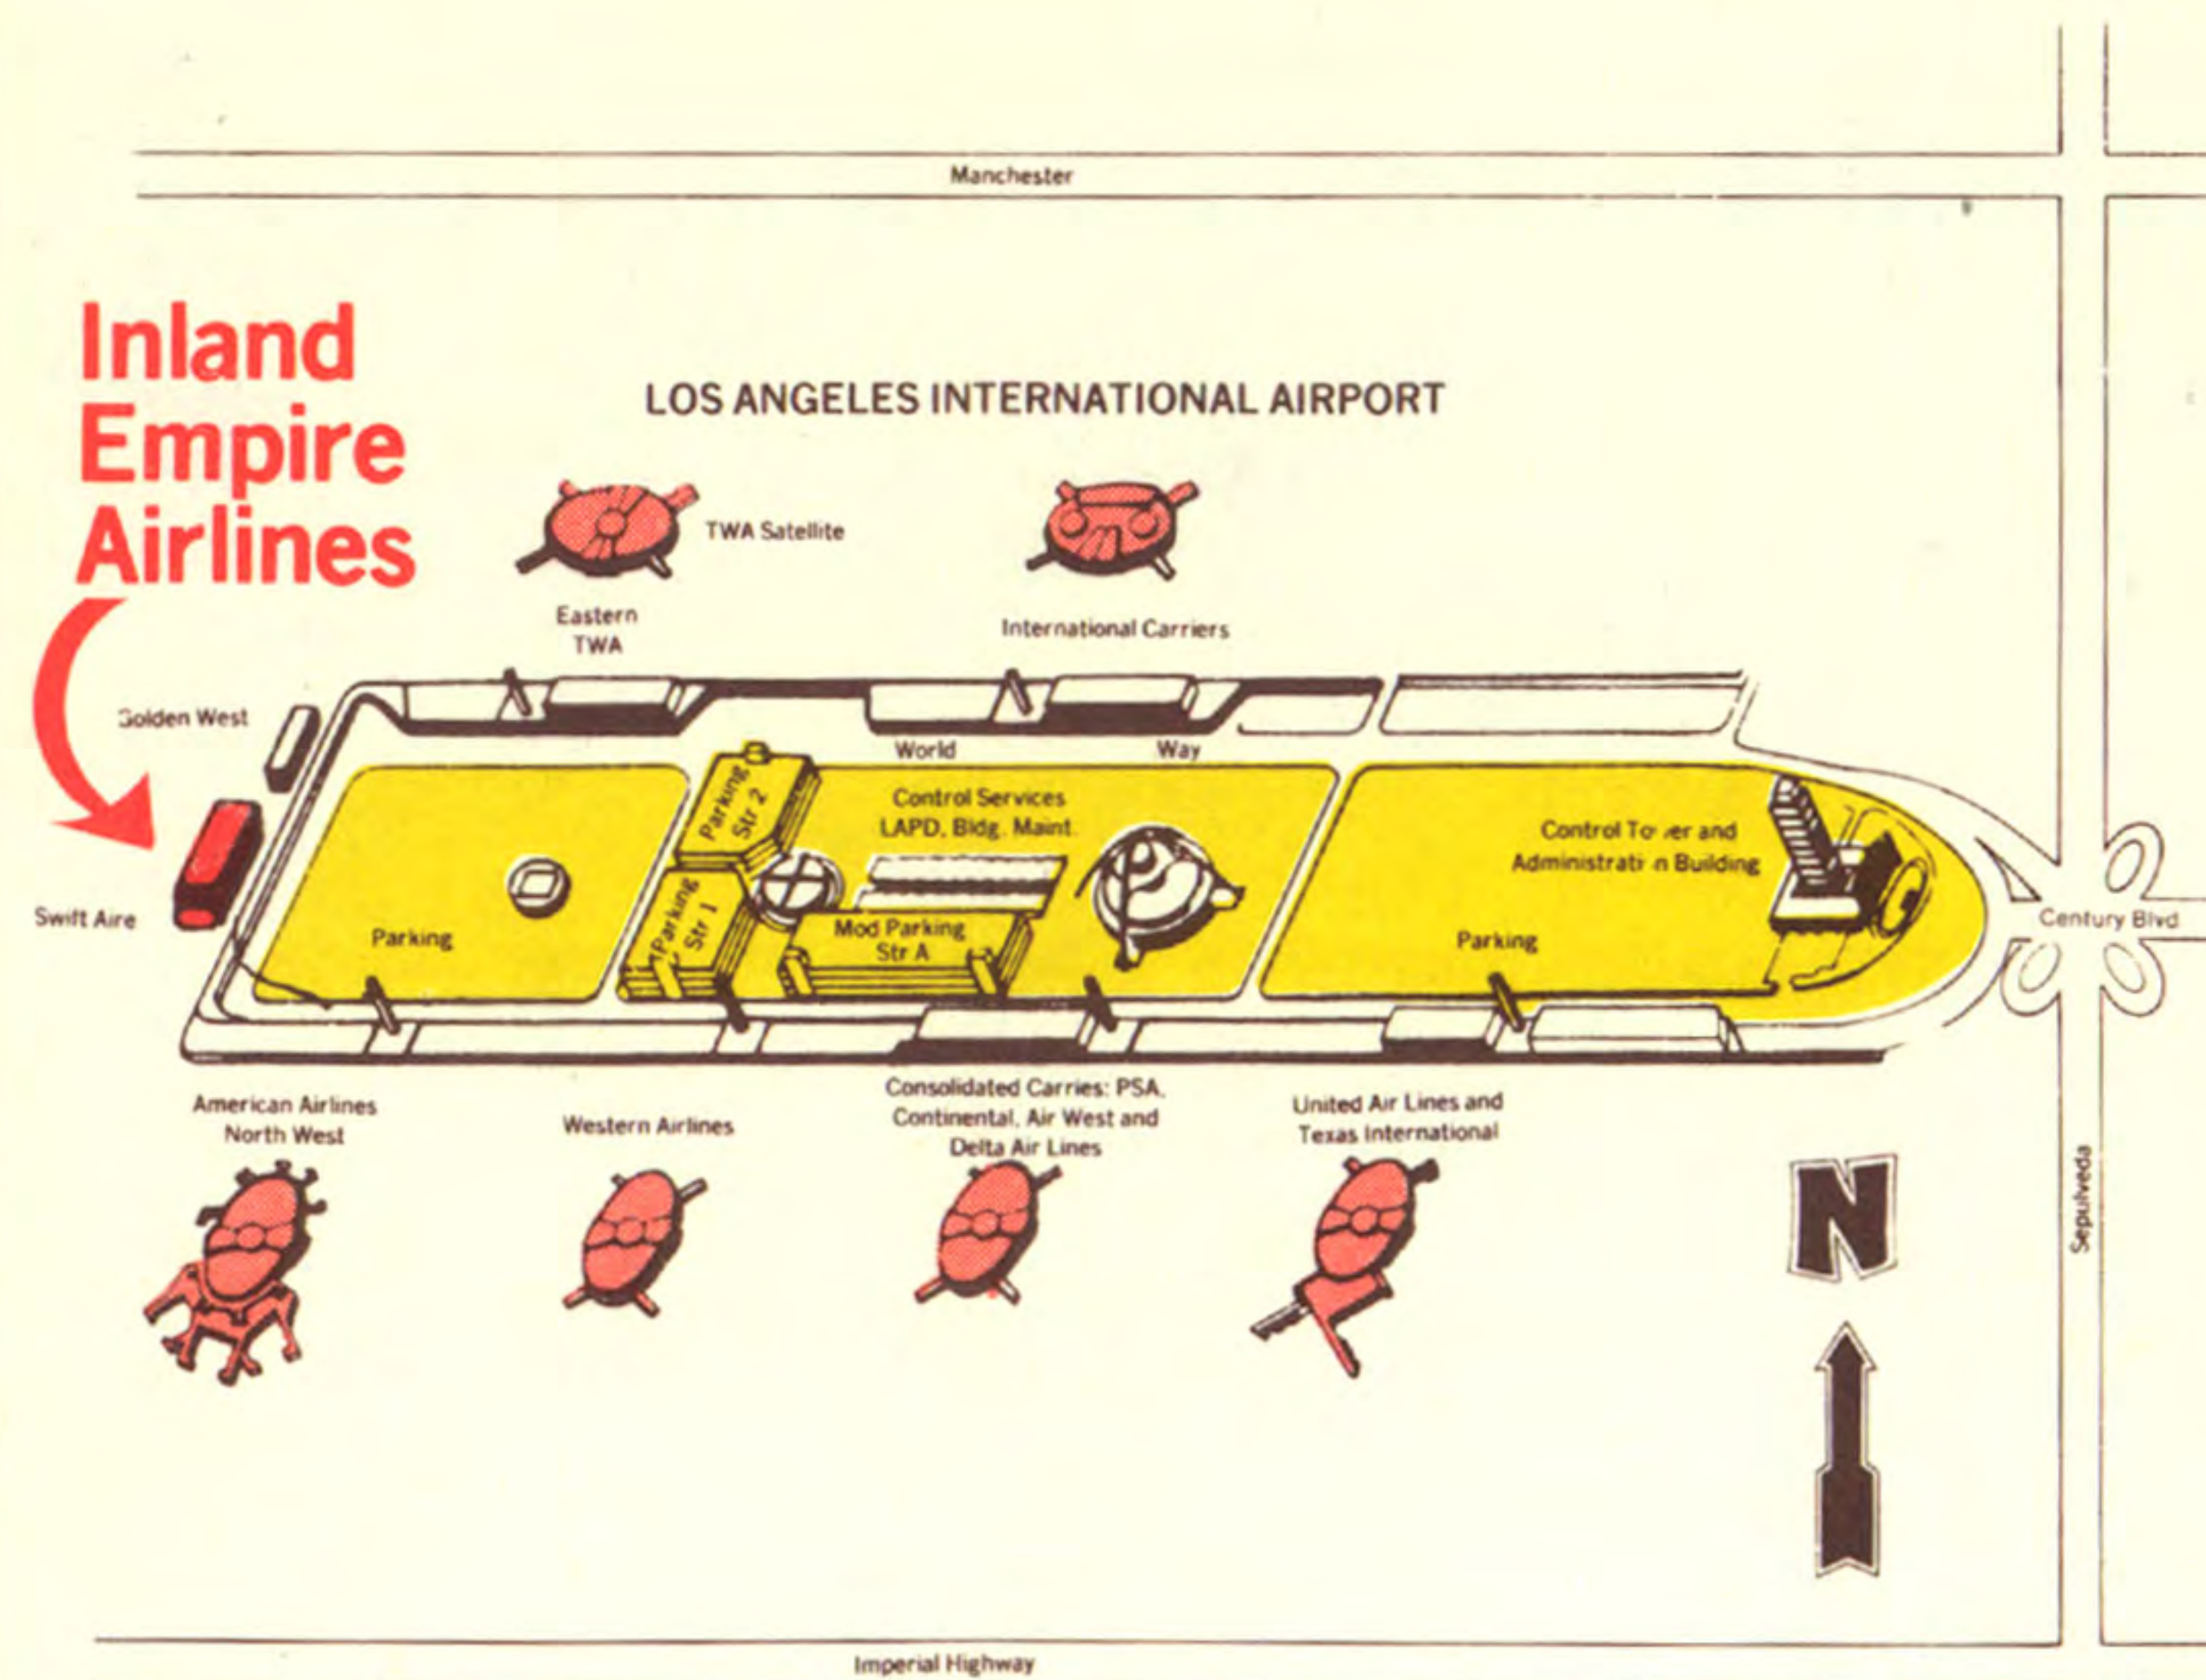

CHARTER SERVICE: Inland Empire Airlines aircraft are available for charter flights anywhere in the United States. For your next group or charter flight, for vacation, business, or convention, call Inland Empire Airlines Reservations or (714) 593-2550.

FREIGHT INFORMATION:

AIR FREIGHT SERVICE: Air Freight is carried on all Inland Empire Airlines flights. Rate information may be obtained by calling local reservations numbers.

PARCEL EXPEDITE SERVICE: 10 pounds or less and 16"x16"x10" or less, $10.00 plus tax; next flight service guaranteed if parcel presented 20 minutes before scheduled departure time.

FRIEGHT INTERLINE: Inland Empire Airlines interlines freight with all major carriers to all destinations.

INSURANCE: A shipment will have a declared value of not less than $50.00. Excess value insurance is available at $.15 for each $100.00 of declared excess value. Advance arrangements are necessary for shipments exceeding $25,000.00 declared value.

INLAND EMPIRE AIRLINES

1889 McKinley
La Verne, California 91750
(714) 593-2550

THRIFTY RENT-A-CAR

THRIFTY RENT-A-CARS AVAILABLE
AT THE FOLLOWING AIRPORT TERMINALS
SERVED BY
INLAND EMPIRE AIRLINES

FEATURING CHEVROLET
AND OTHER FINE
AUTOMOBILES

- Apple Valley 245-3458
- Lake Havasu 855-4666
- Las Vegas 736-4706
- Los Angeles 678-3219

FOR RESERVATIONS CALL TOLL FREE
800 331-4200

IEA

INLAND EMPIRE AIRLINES

SCHEDULED FLIGHTS TO

APPLE VALLEY
VICTORVILLE
GRAND CANYON
LAKE HAVASU
LAS VEGAS
LOS ANGELES

FLIGHT SCHEDULE

Effective October 29, 1978