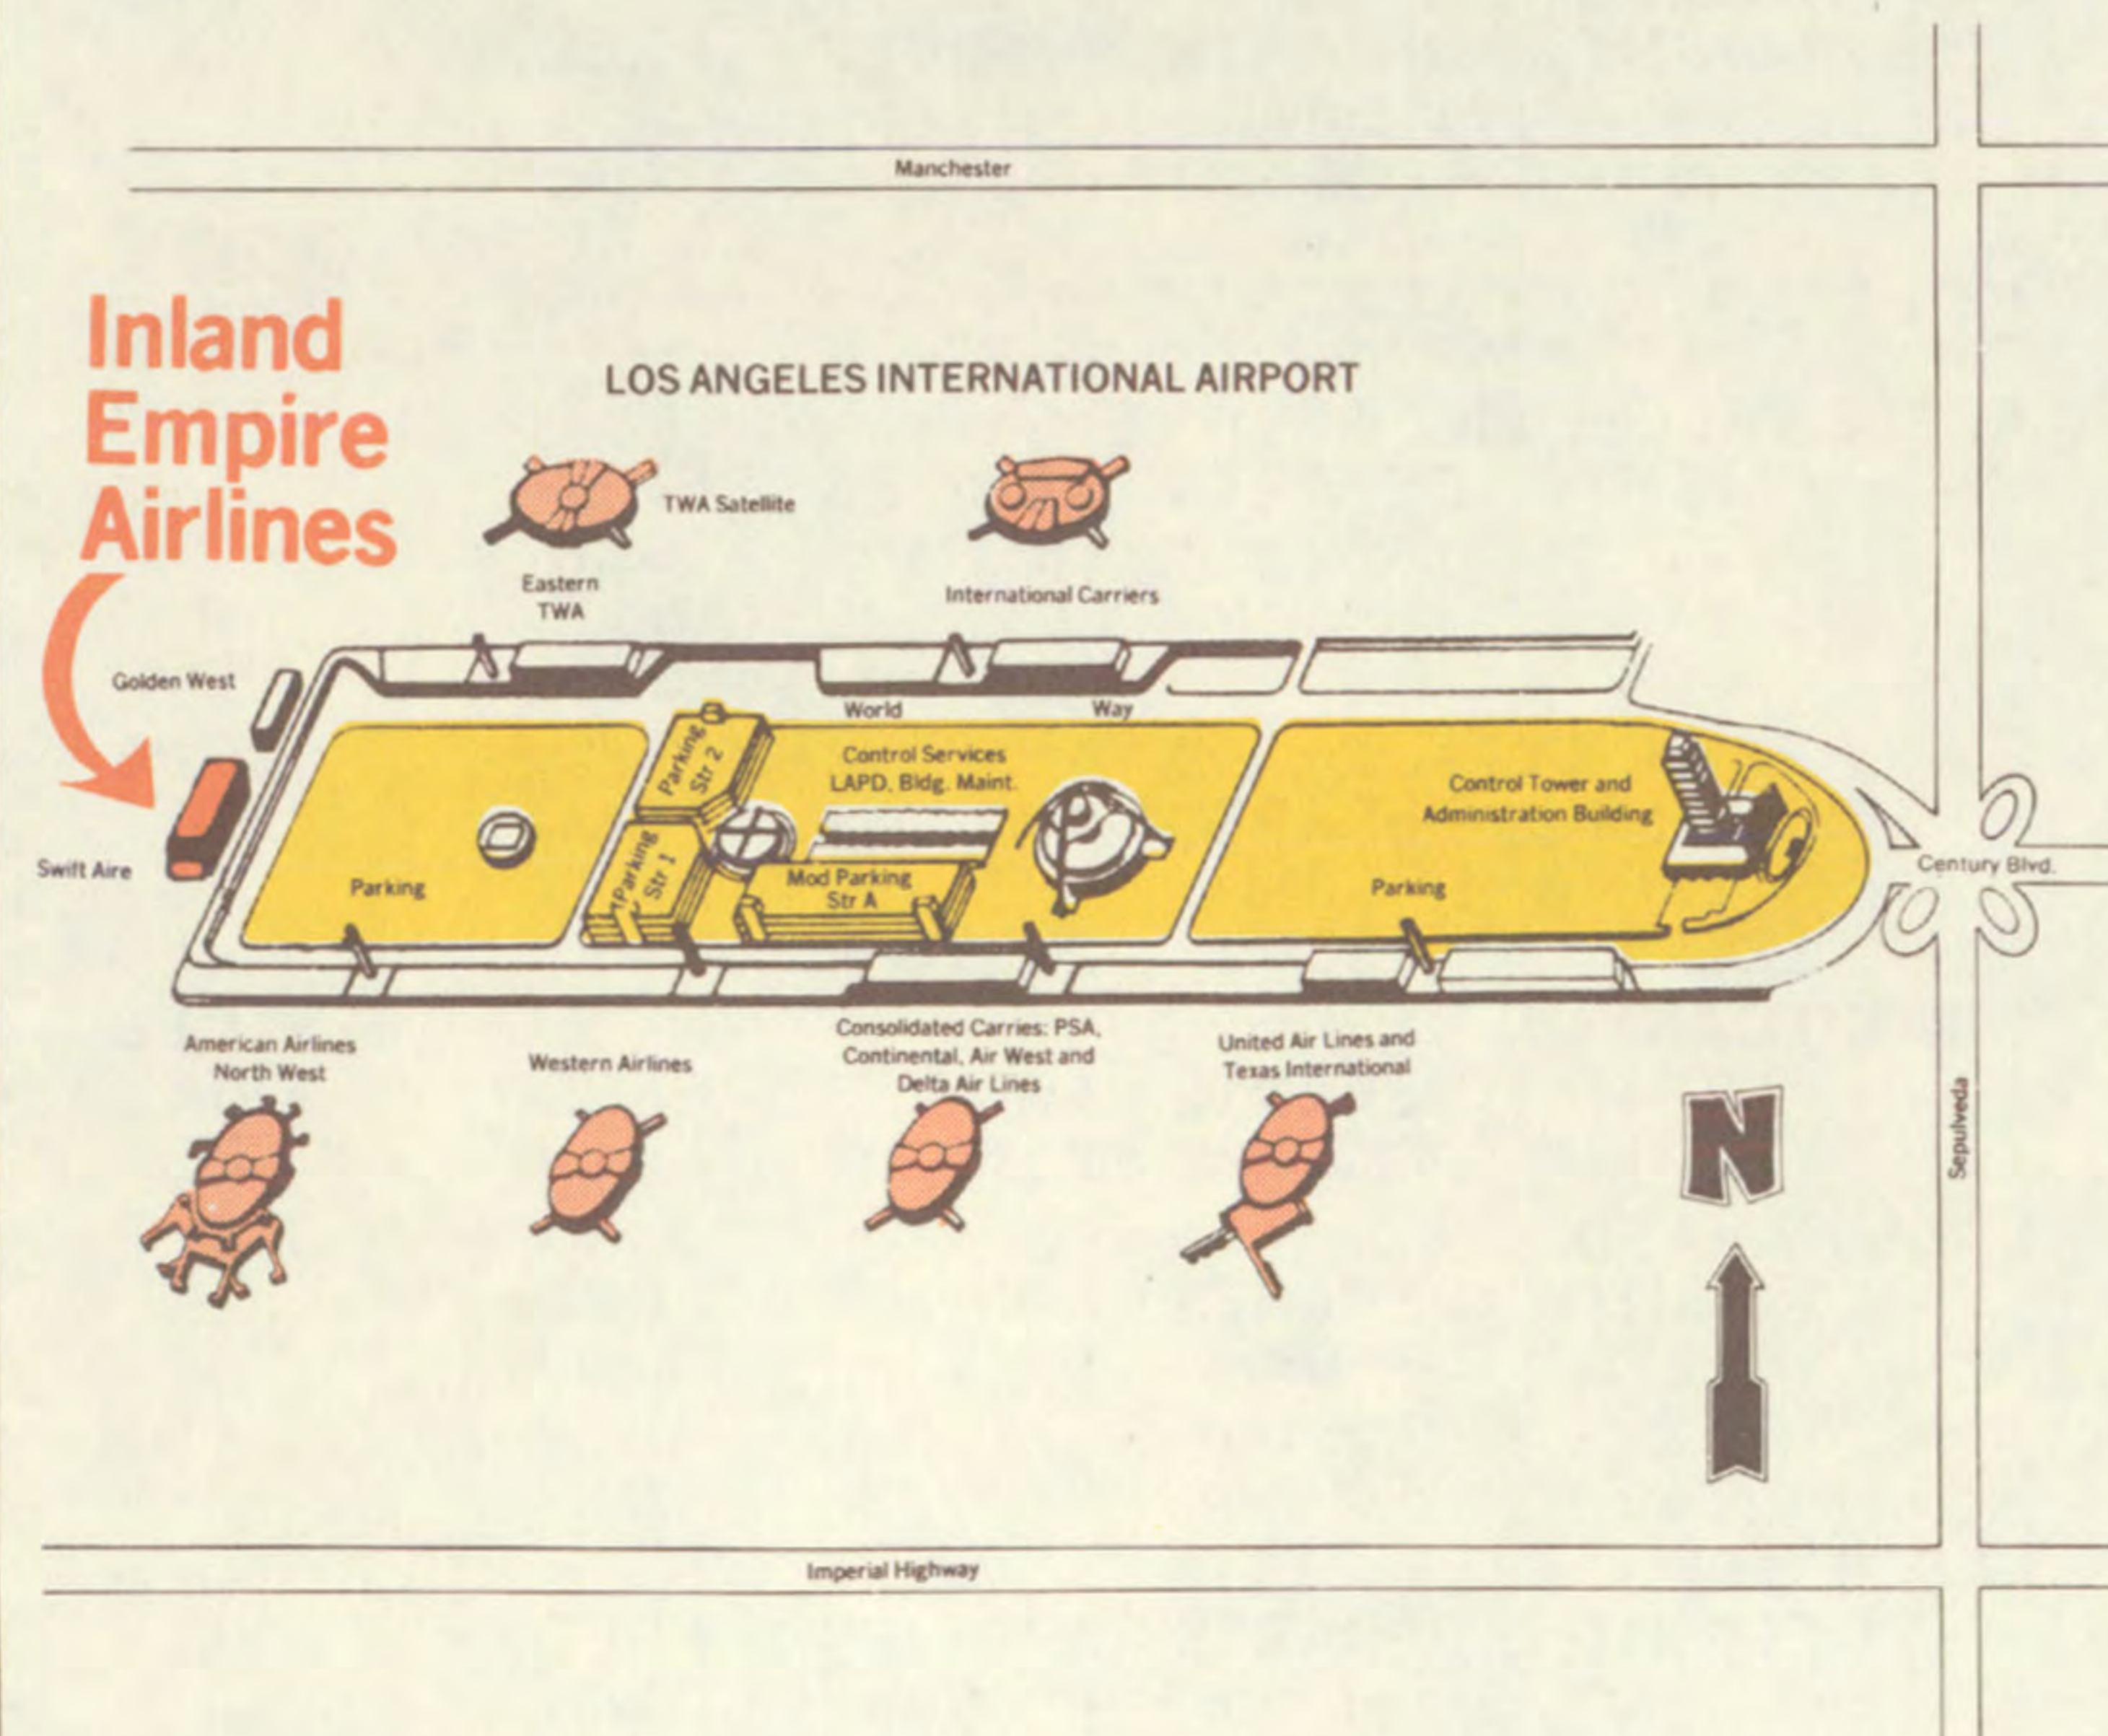

FREIGHT INFORMATION:

AIR FREIGHT SERVICE: Air Freight is carried on all Inland Empire Airlines flights. Rate information may be obtained by calling local reservations numbers.

PARCEL EXPEDITE SERVICE: 10 pounds or less and 16"x16"x10" or less, $10.00 plus tax; next flight service guaranteed if parcel presented 20 minutes before scheduled departure time.

FRIEGHT INTERLINE: Inland Empire Airlines interlines freight with all major carriers to all destinations.

INSURANCE: A shipment will have a declared value of not less than $50.00. Excess value insurance is available at $.15 for each $100.00 of declared excess value. Advance arrangements are necessary for shipments exceeding $25,000.00 declared value.

INLAND EMPIRE AIRLINES

1889 McKinley
La Verne, California 91750
(714) 593-2550

The Inn & Lake Havasu It's the good life

The Inn's got it all. And then some. Lake Havasu's only lake-front, beach-front resort. Championship tennis courts, lighted for night play. A superb nine-hole, par three golf course. Swimming: beach or pool, take your pick. Sailing, fishing, water skiing.

nautical inn

Lake Havasu City, Arizona 86403 (602) 855-2141

FOR RESERVATIONS CALL TOLL FREE

ARIZONA (800) 854-7721 CALIFORNIA (800) 472-1718
Courtesy Airport Pickup

INLAND EMPIRE AIRLINES

SCHEDULED FLIGHTS TO

APPLE VALLEY/
VICTORVILLE
BULLHEAD CITY
GRAND CANYON
LAKE HAVASU
LAS VEGAS
LOS ANGELES

FLIGHT SCHEDULE

Effective January 15, 1979