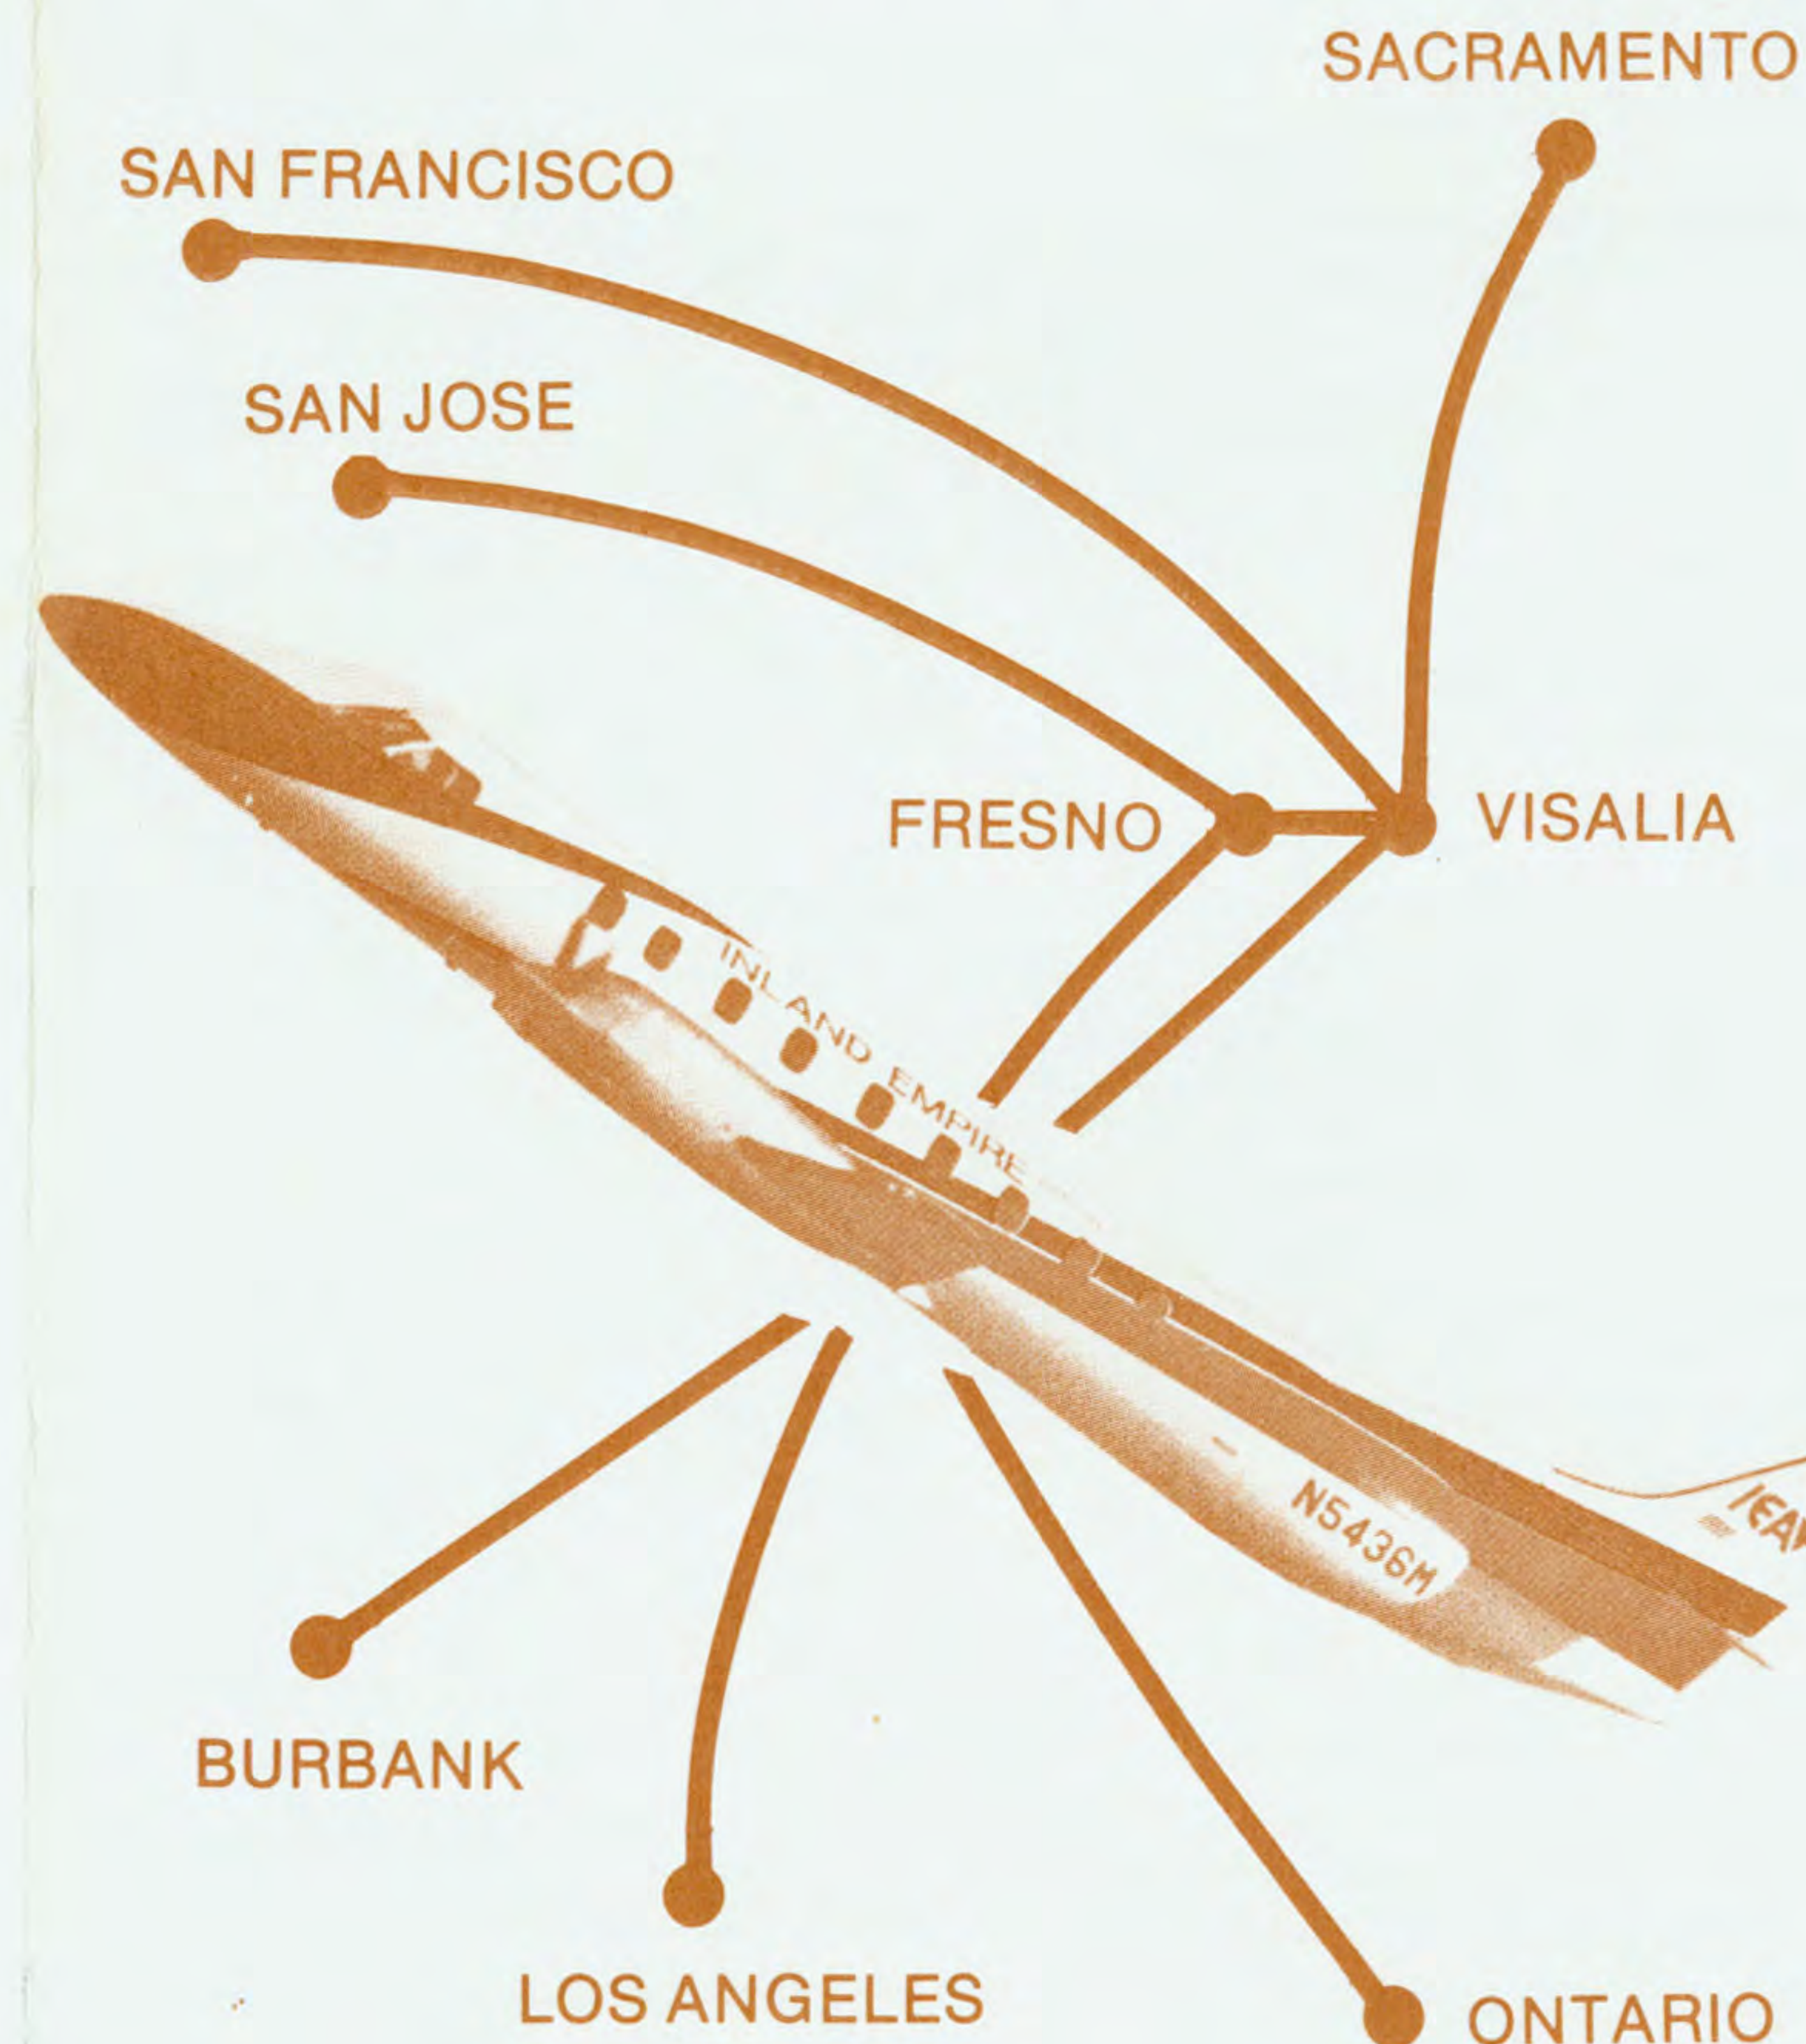

Just have your package to our airport counter 30 minutes prior to departure — and we'll have it for you just 15 minutes after flight arrival.

**IEA** INLAND EMPIRE AIRLINES  
1889 McKinley • LaVerne, California 91750

## INLAND EMPIRE AIRLINES

SYSTEM TIMETABLE  
EFFECTIVE OCTOBER 1, 1980

NOW "TAKING OFF" TO MORE CALIFORNIA CITIES!

Flight Departs Arrives Stops Freq. Flight Departs Arrives Stops Freq.