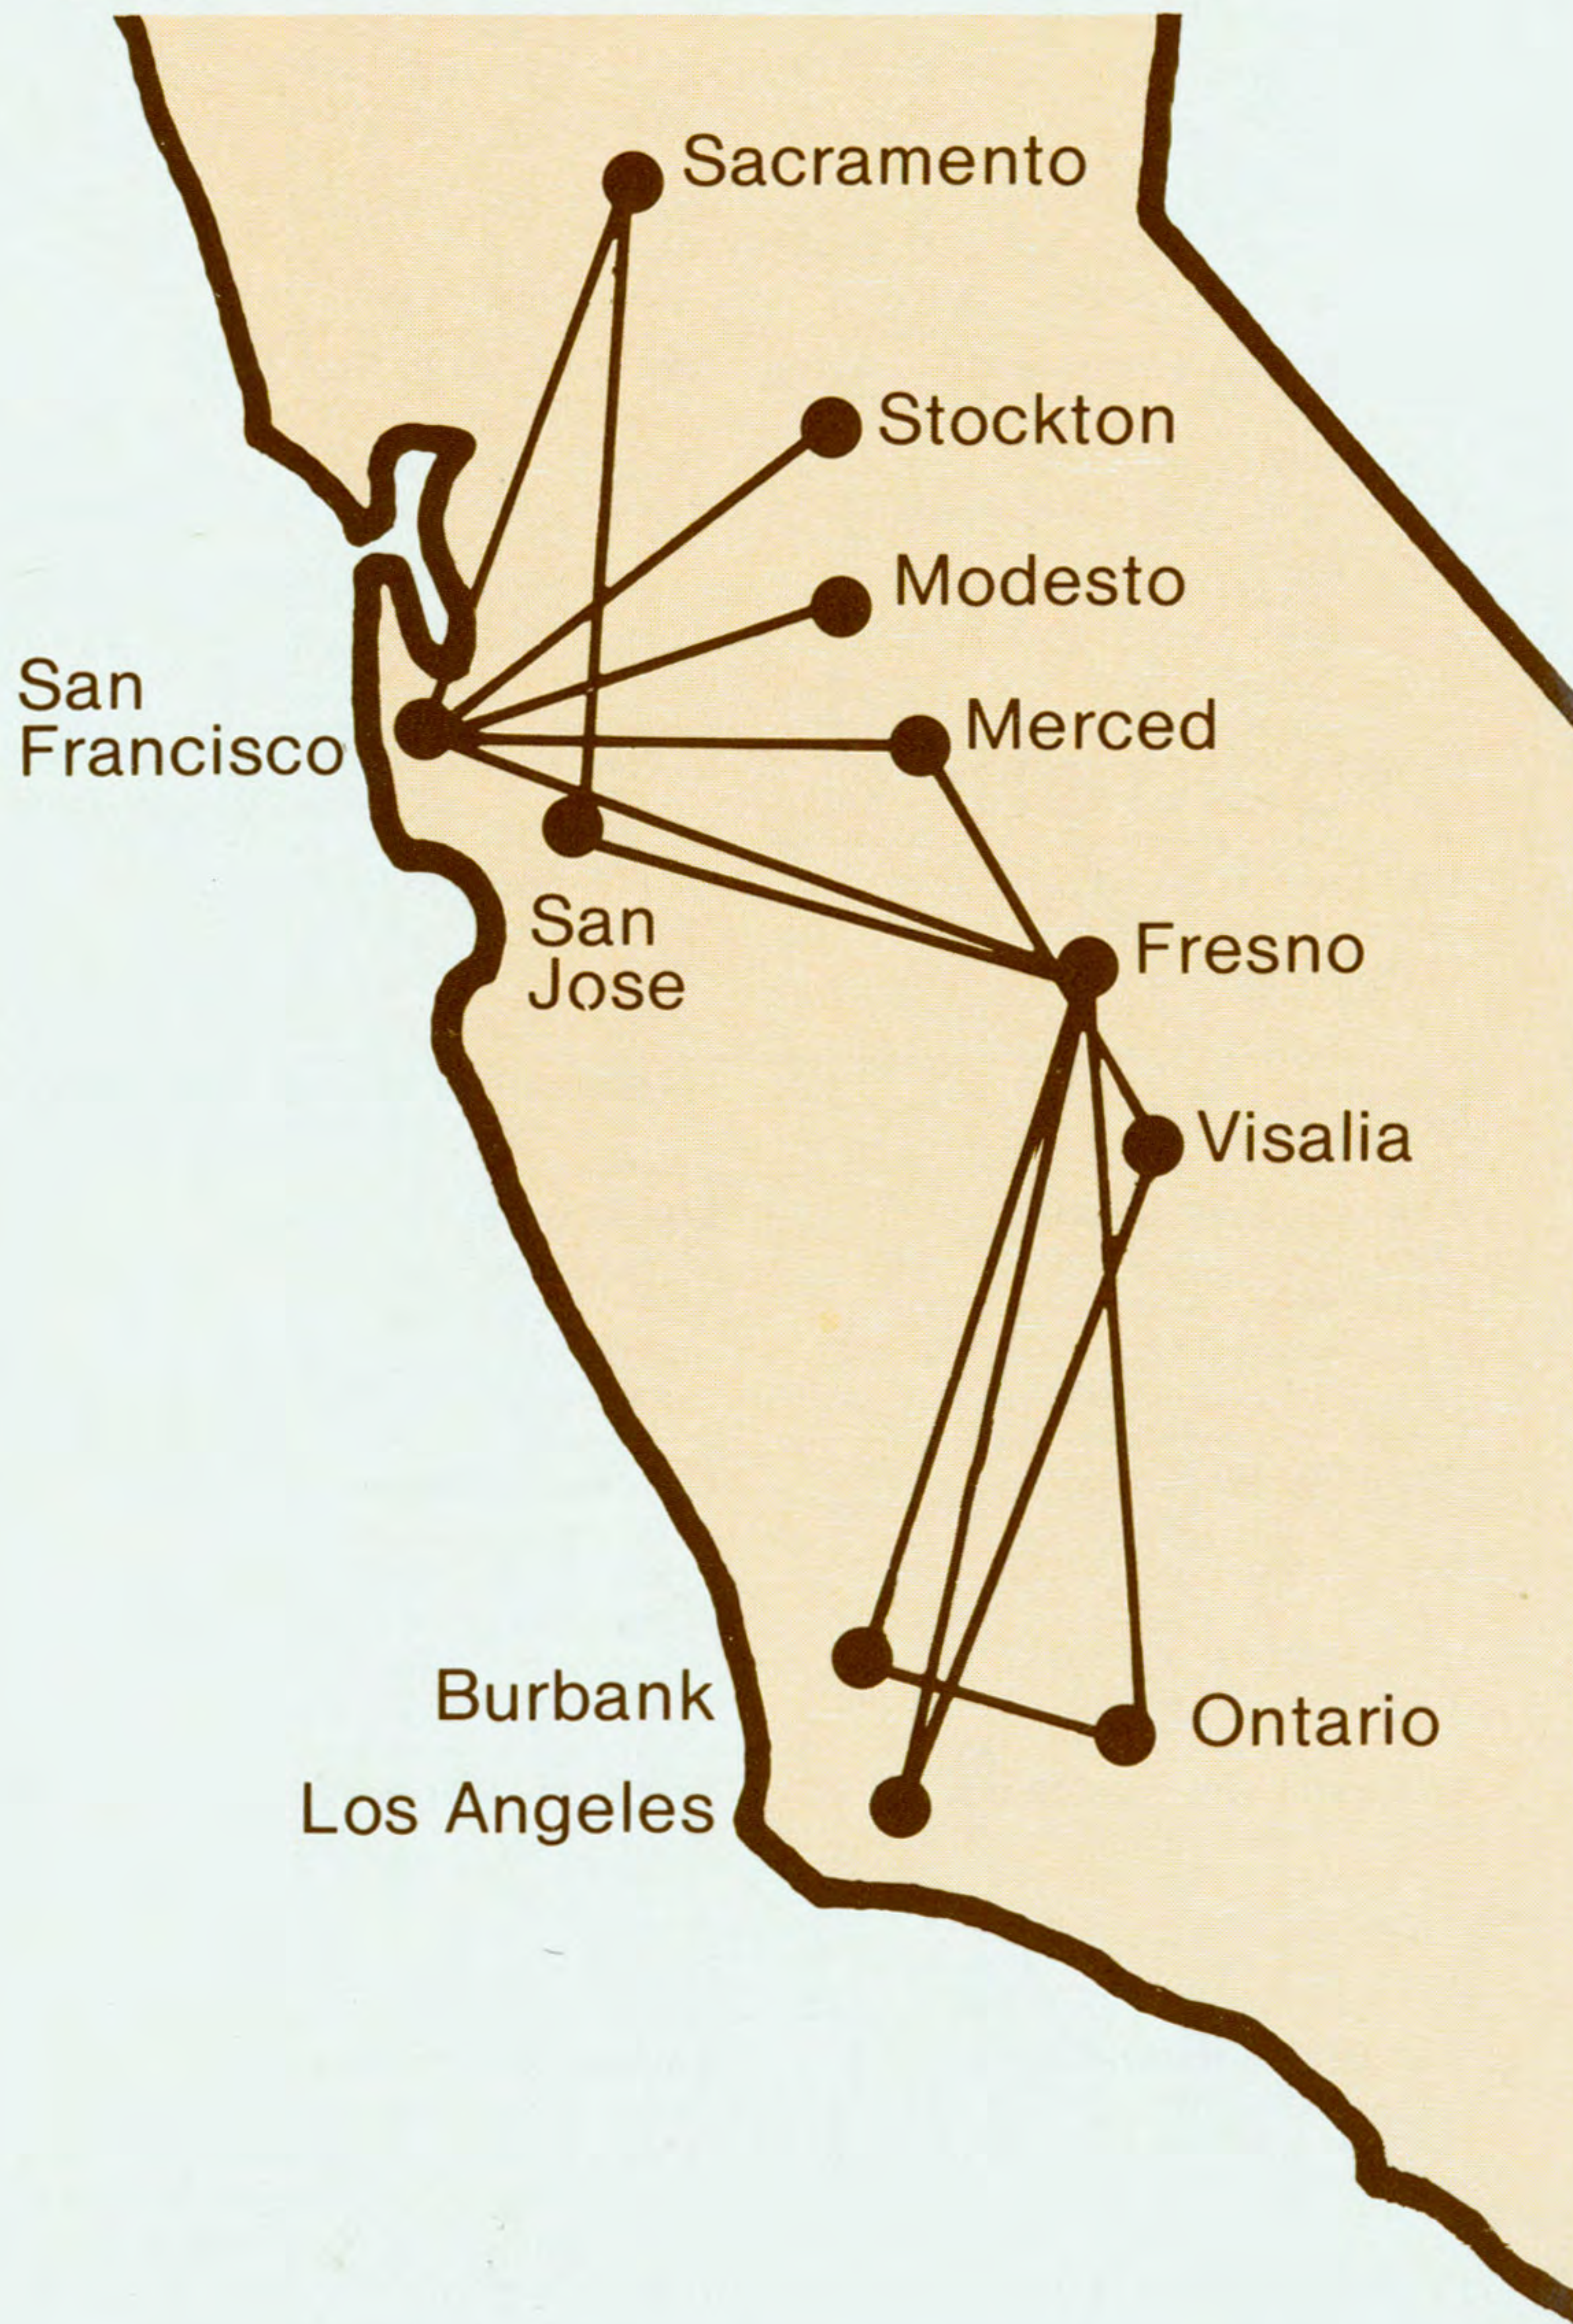

IEAV

INLAND EMPIRE AIRLINES

SYSTEM TIMETABLE

MORE NEW SERVICE!

- Fresno — Los Angeles Non-Stop (new low fare!)
- More San Francisco — Modesto/Stockton service!
- San Jose — Fresno Starts August 15th!
- San Jose — Sacramento Starts August 15th!
- More San Francisco — Sacramento flights!
- More weekend flights!
- Improved departures for Merced/Visalia!

EFFECTIVE AUGUST 1, 1982

INLAND EMPIRE SERVES THE HEART OF CALIFORNIA

Now Serving 11 California Cities . . .

Frequently too, with over 490 flights system wide. That means in many cities IEA offers you the widest choice of frequent flights. More than many other airlines. And Inland Empire flies with a reliability record that is the envy of many airlines. So when you are in a hurry to get to and from the Heartland of California, see your Travel Agent . . . And ask for Inland Empire, the on-time airline!

Convenient locations

PASSENGER INFORMATION

CHECK-IN TIMES: Check in at least 30 minutes before departure (45 minutes if you do not have your ticket). If you check in at the gate of departure less than 15 minutes prior to departure your space is subject to cancellation and use by a non-confirmed passenger.