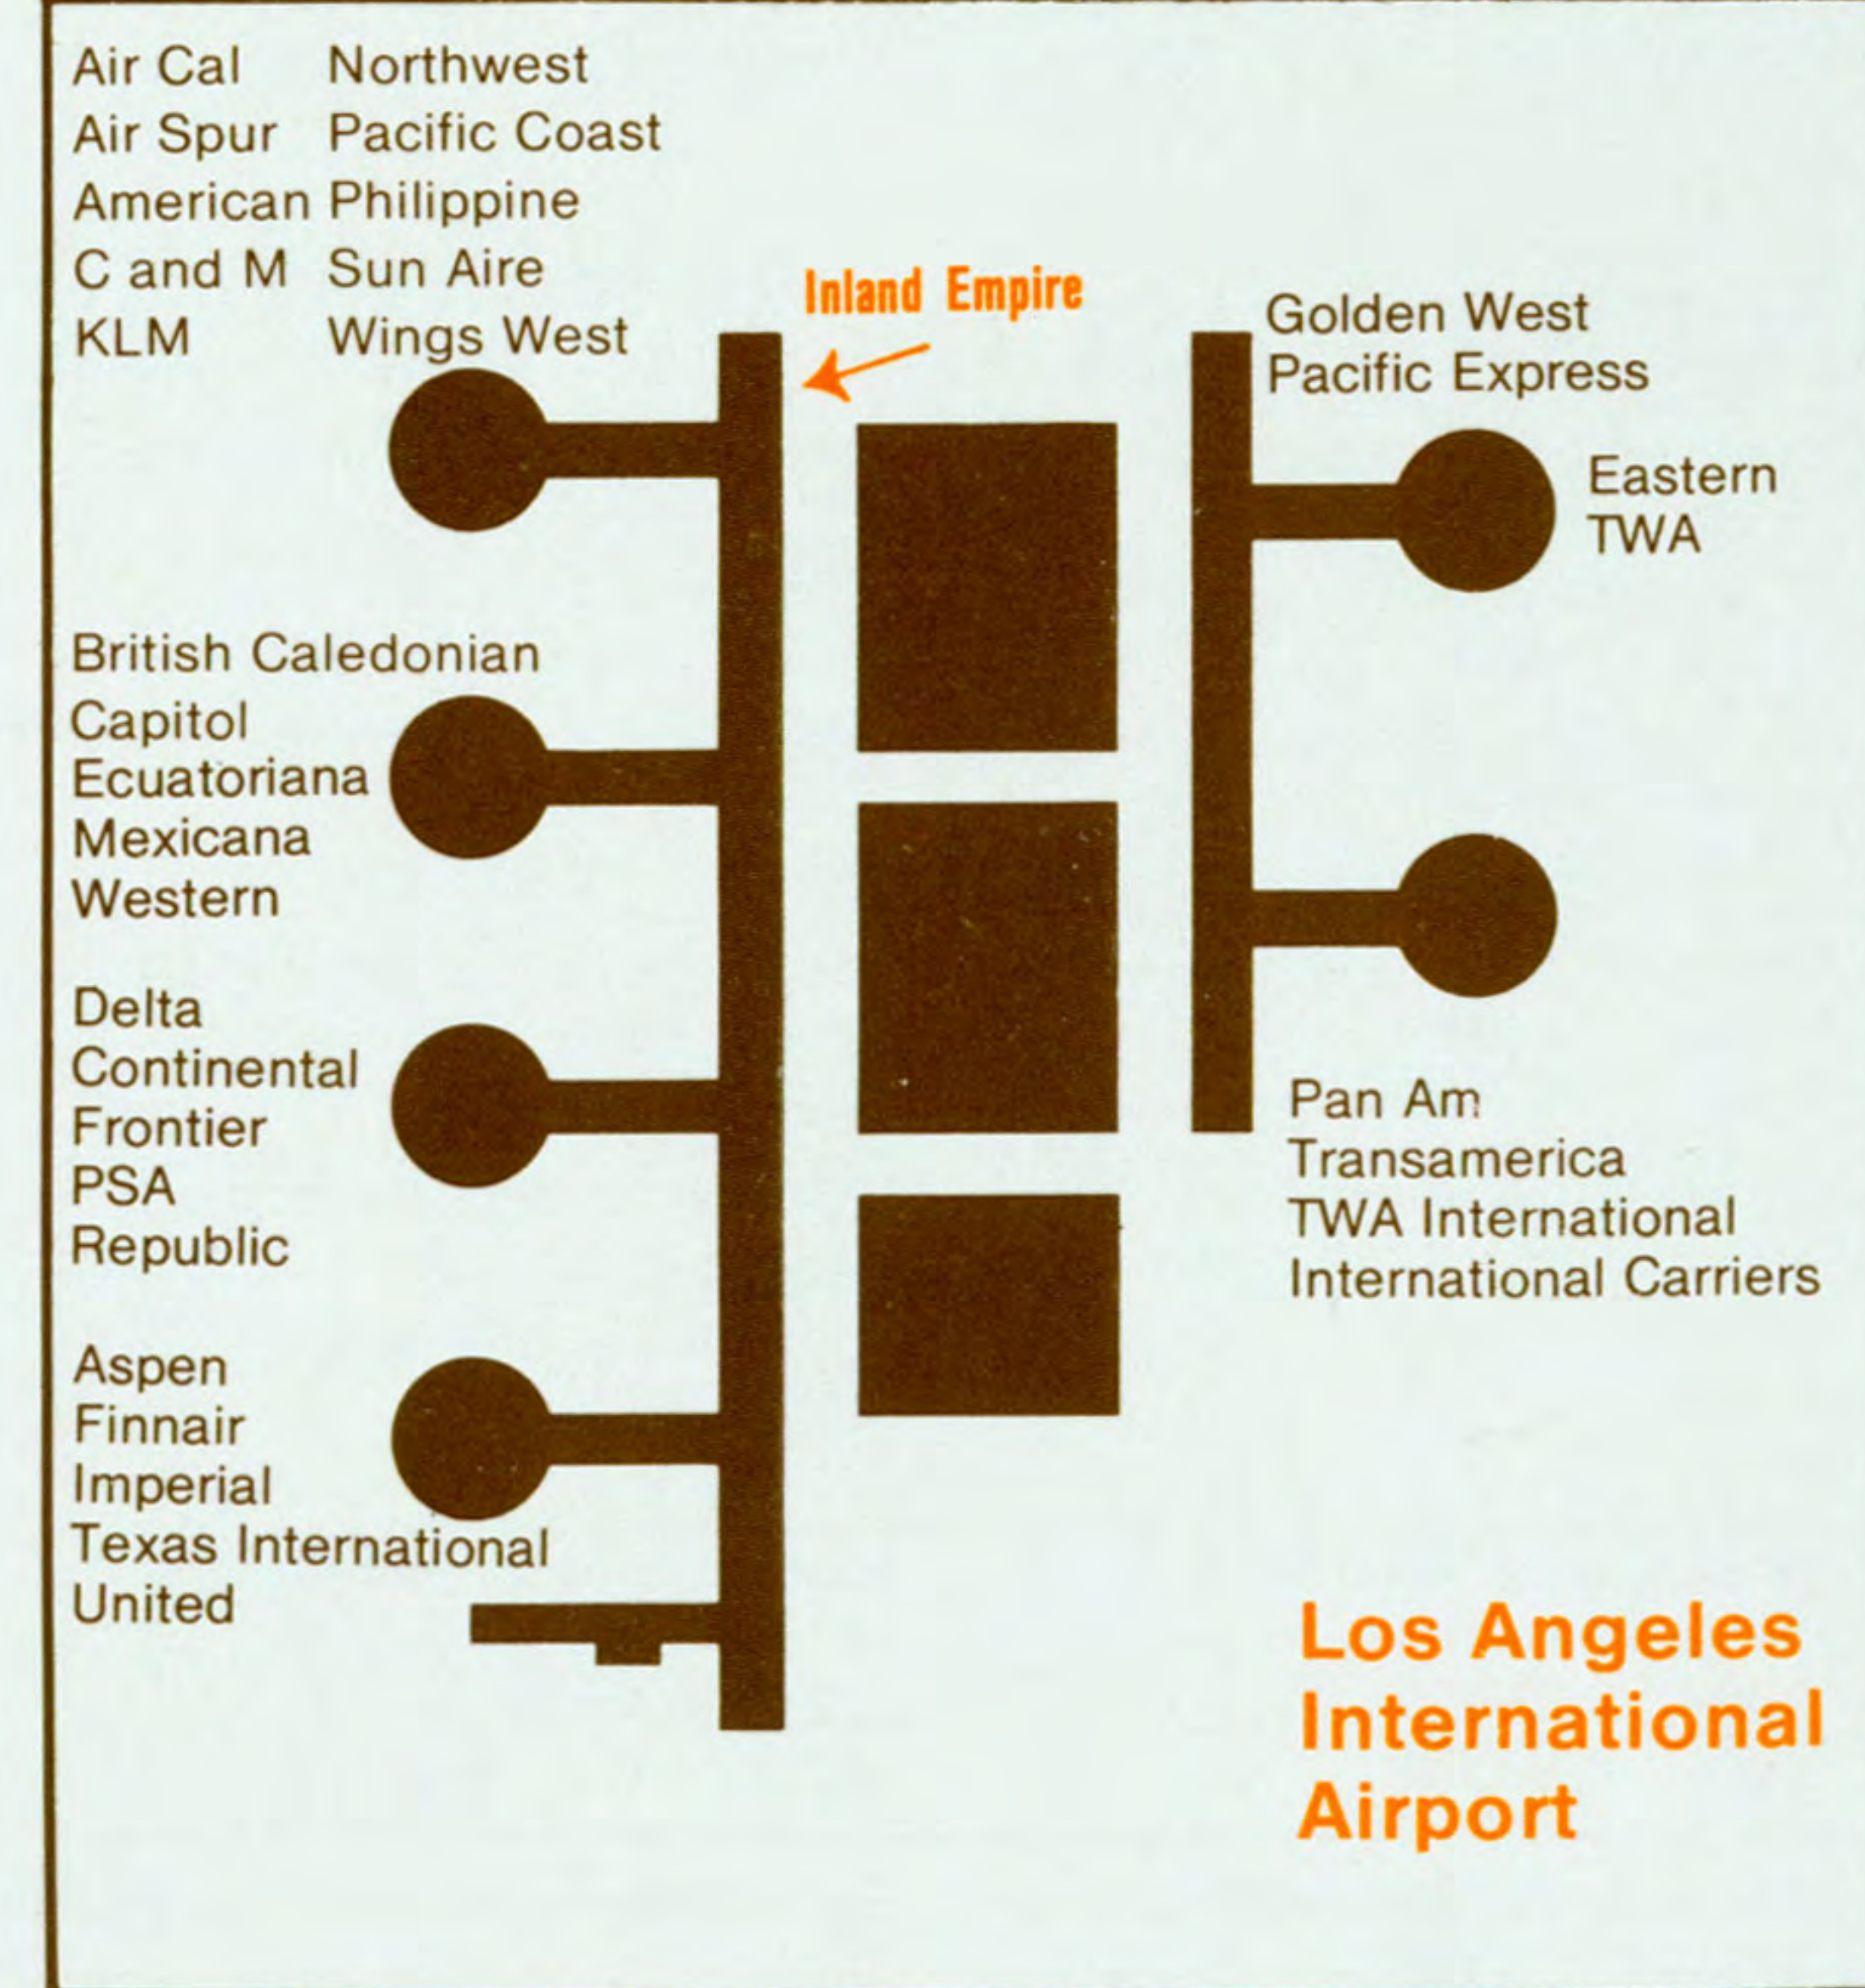

IEAV

INLAND EMPIRE AIRLINES

SYSTEM TIMETABLE

MORE NEW SERVICE!

- Fresno — Los Angeles Non-Stop (new low fare!)
- More San Francisco — Modesto/Stockton service!
- San Jose — Fresno Starts August 15th!
- San Jose — Sacramento Starts August 15th!
- More San Francisco — Sacramento flights!
- More weekend flights!
- Improved departures for Merced/Visalia!

EFFECTIVE AUGUST 1, 1982

INLAND EMPIRE SERVES THE HEART OF CALIFORNIA

Now Serving 11 California Cities . . .

Frequently too, with over 490 flights system wide. That means in many cities IEA offers you the widest choice of frequent flights. More than many other airlines. And Inland Empire flies with a reliability record that is the envy of many airlines. So when you are in a hurry to get to and from the Heartland of California, see your Travel Agent . . . And ask for Inland Empire, the on-time airline!

Convenient locations

PASSENGER INFORMATION

CHECK-IN TIMES: Check in at least 30 minutes before departure (45 minutes if you do not have your ticket). If you check in at the gate of departure less than 15 minutes prior to departure your space is subject to cancellation and use by a non-confirmed passenger.

BAGGAGE: Each passenger is allowed two average size bags, limited to 40 pounds, and one "carry-on" piece such as a briefcase or cosmetic case. Baggage liability is \$750.00 per passenger.

RESERVATIONS: IEA flights may be overbooked to compensate for persons holding and NOT utilizing reservations. To insure passage, passengers are requested to check in early.