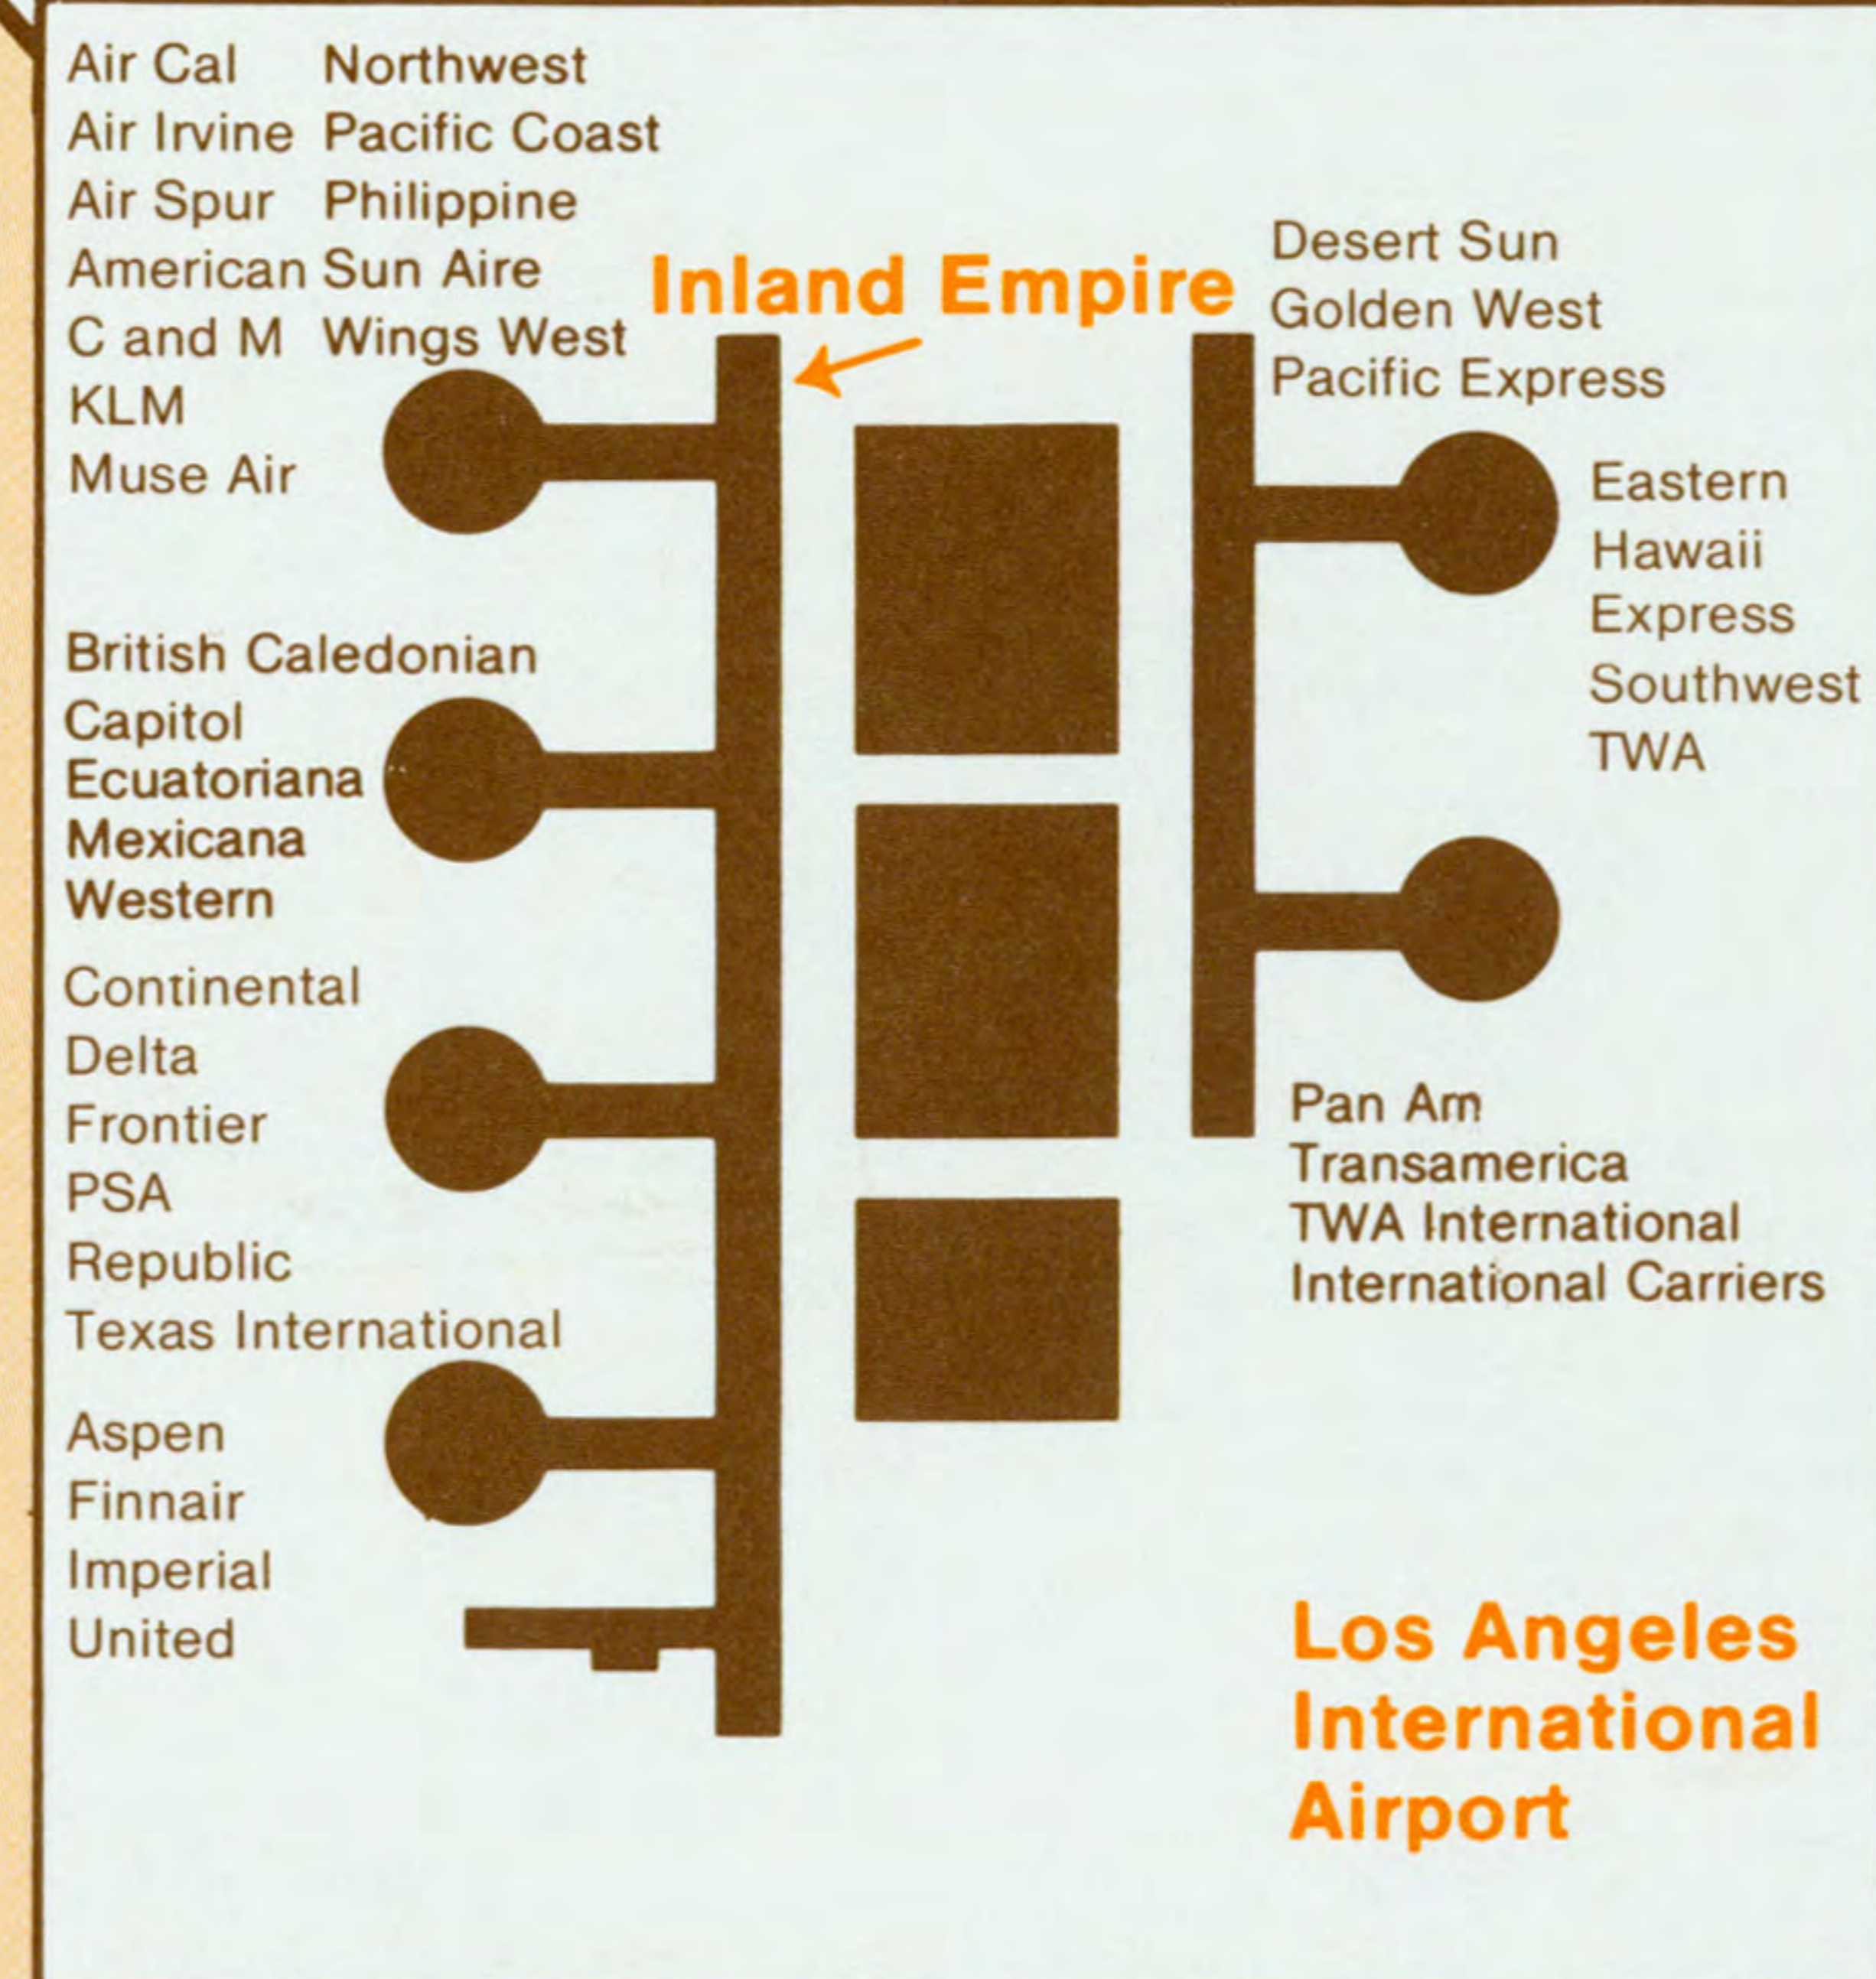

# **IEAV**

**INLAND EMPIRE AIRLINES**

---

## **SYSTEM TIMETABLE**

**NEW!!**

- More Fresno—San Francisco Flights!
- Visalia, Merced—Sacramento Service!
- Ask About Our Low Connecting Fares!

**EFFECTIVE OCTOBER 31, 1982**

---

# INLAND EMPIRE SERVES THE HEART OF CALIFORNIA

Now Serving 11 California Cities . . .

Frequently too, with over 490 flights system wide. That means in many cities IEA offers you the widest choice of frequent flights. More than many other airlines. And Inland Empire flies with a reliability record that is the envy of many airlines. So when you are in a hurry to get to and from the Heartland of California, see your Travel Agent . . . And ask for Inland Empire, the on-time airline!

## Convenient locations