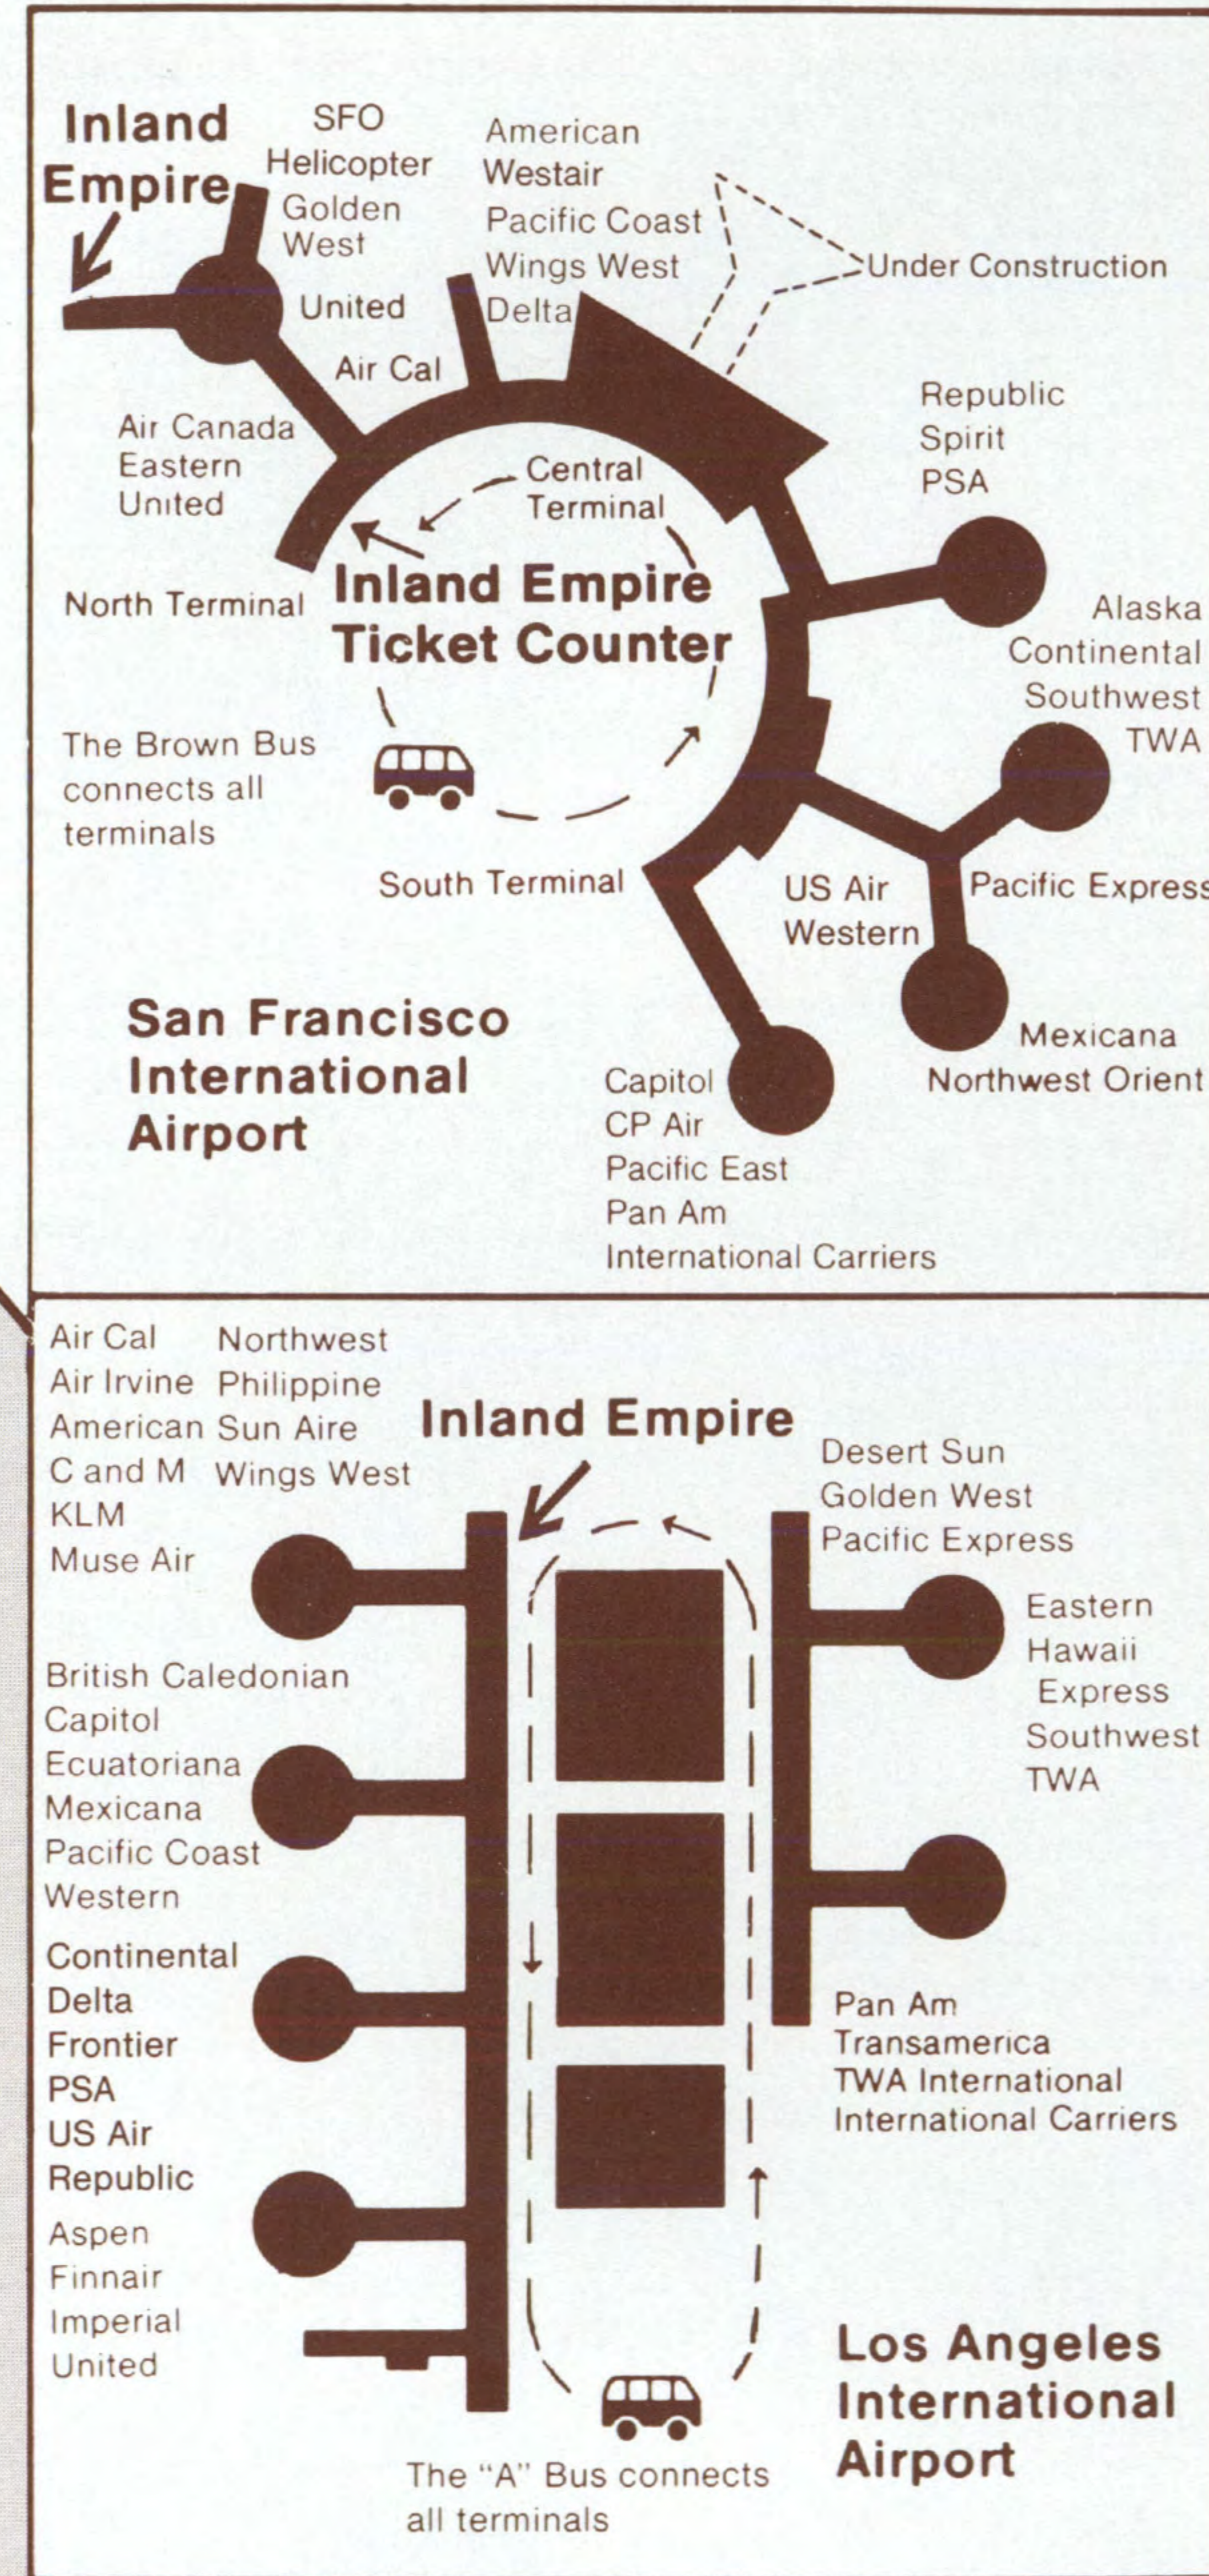

INLAND EMPIRE AIRLINES

SYSTEM TIMETABLE

NEW!!

- More Modesto — S.F. Service!
- Fresno — L.A. Service!
- Improved Merced Service!
- Improved Visalia Service!

EFFECTIVE MARCH 1, 1983

INLAND EMPIRE SERVES THE HEART OF CALIFORNIA

Now Serving 8 California Cities . . .

Frequently too, with over 340 flights system wide. That means in many cities IEA offers you the widest choice of frequent flights. More than many other airlines. And Inland Empire flies with a reliability record that is the envy of many airlines. So when you are in a hurry to get to and from the Heartland of California, see your Travel Agent . . . And ask for Inland Empire, the on-time airline!

Convenient locations

NEW INSIDE!!

- More Modesto — S.F. Service
- Fresno — L.A. Flights
- Improved Visalia Service
- Improved Merced Service

NOW! THE MOST FLIGHTS FRESNO — S.F.

Travel like a pro . . . see a travel agent!

IEA INLAND EMPIRE AIRLINES
P.O. Drawer 21060, Reno, NV 89515

SYSTEM TIMETABLE

- NEW!!**
- More Modesto — S.F. Service!
 - Fresno — L.A. Service!
 - Improved Merced Service!
 - Improved Visalia Service!

EFFECTIVE MARCH 1, 1983