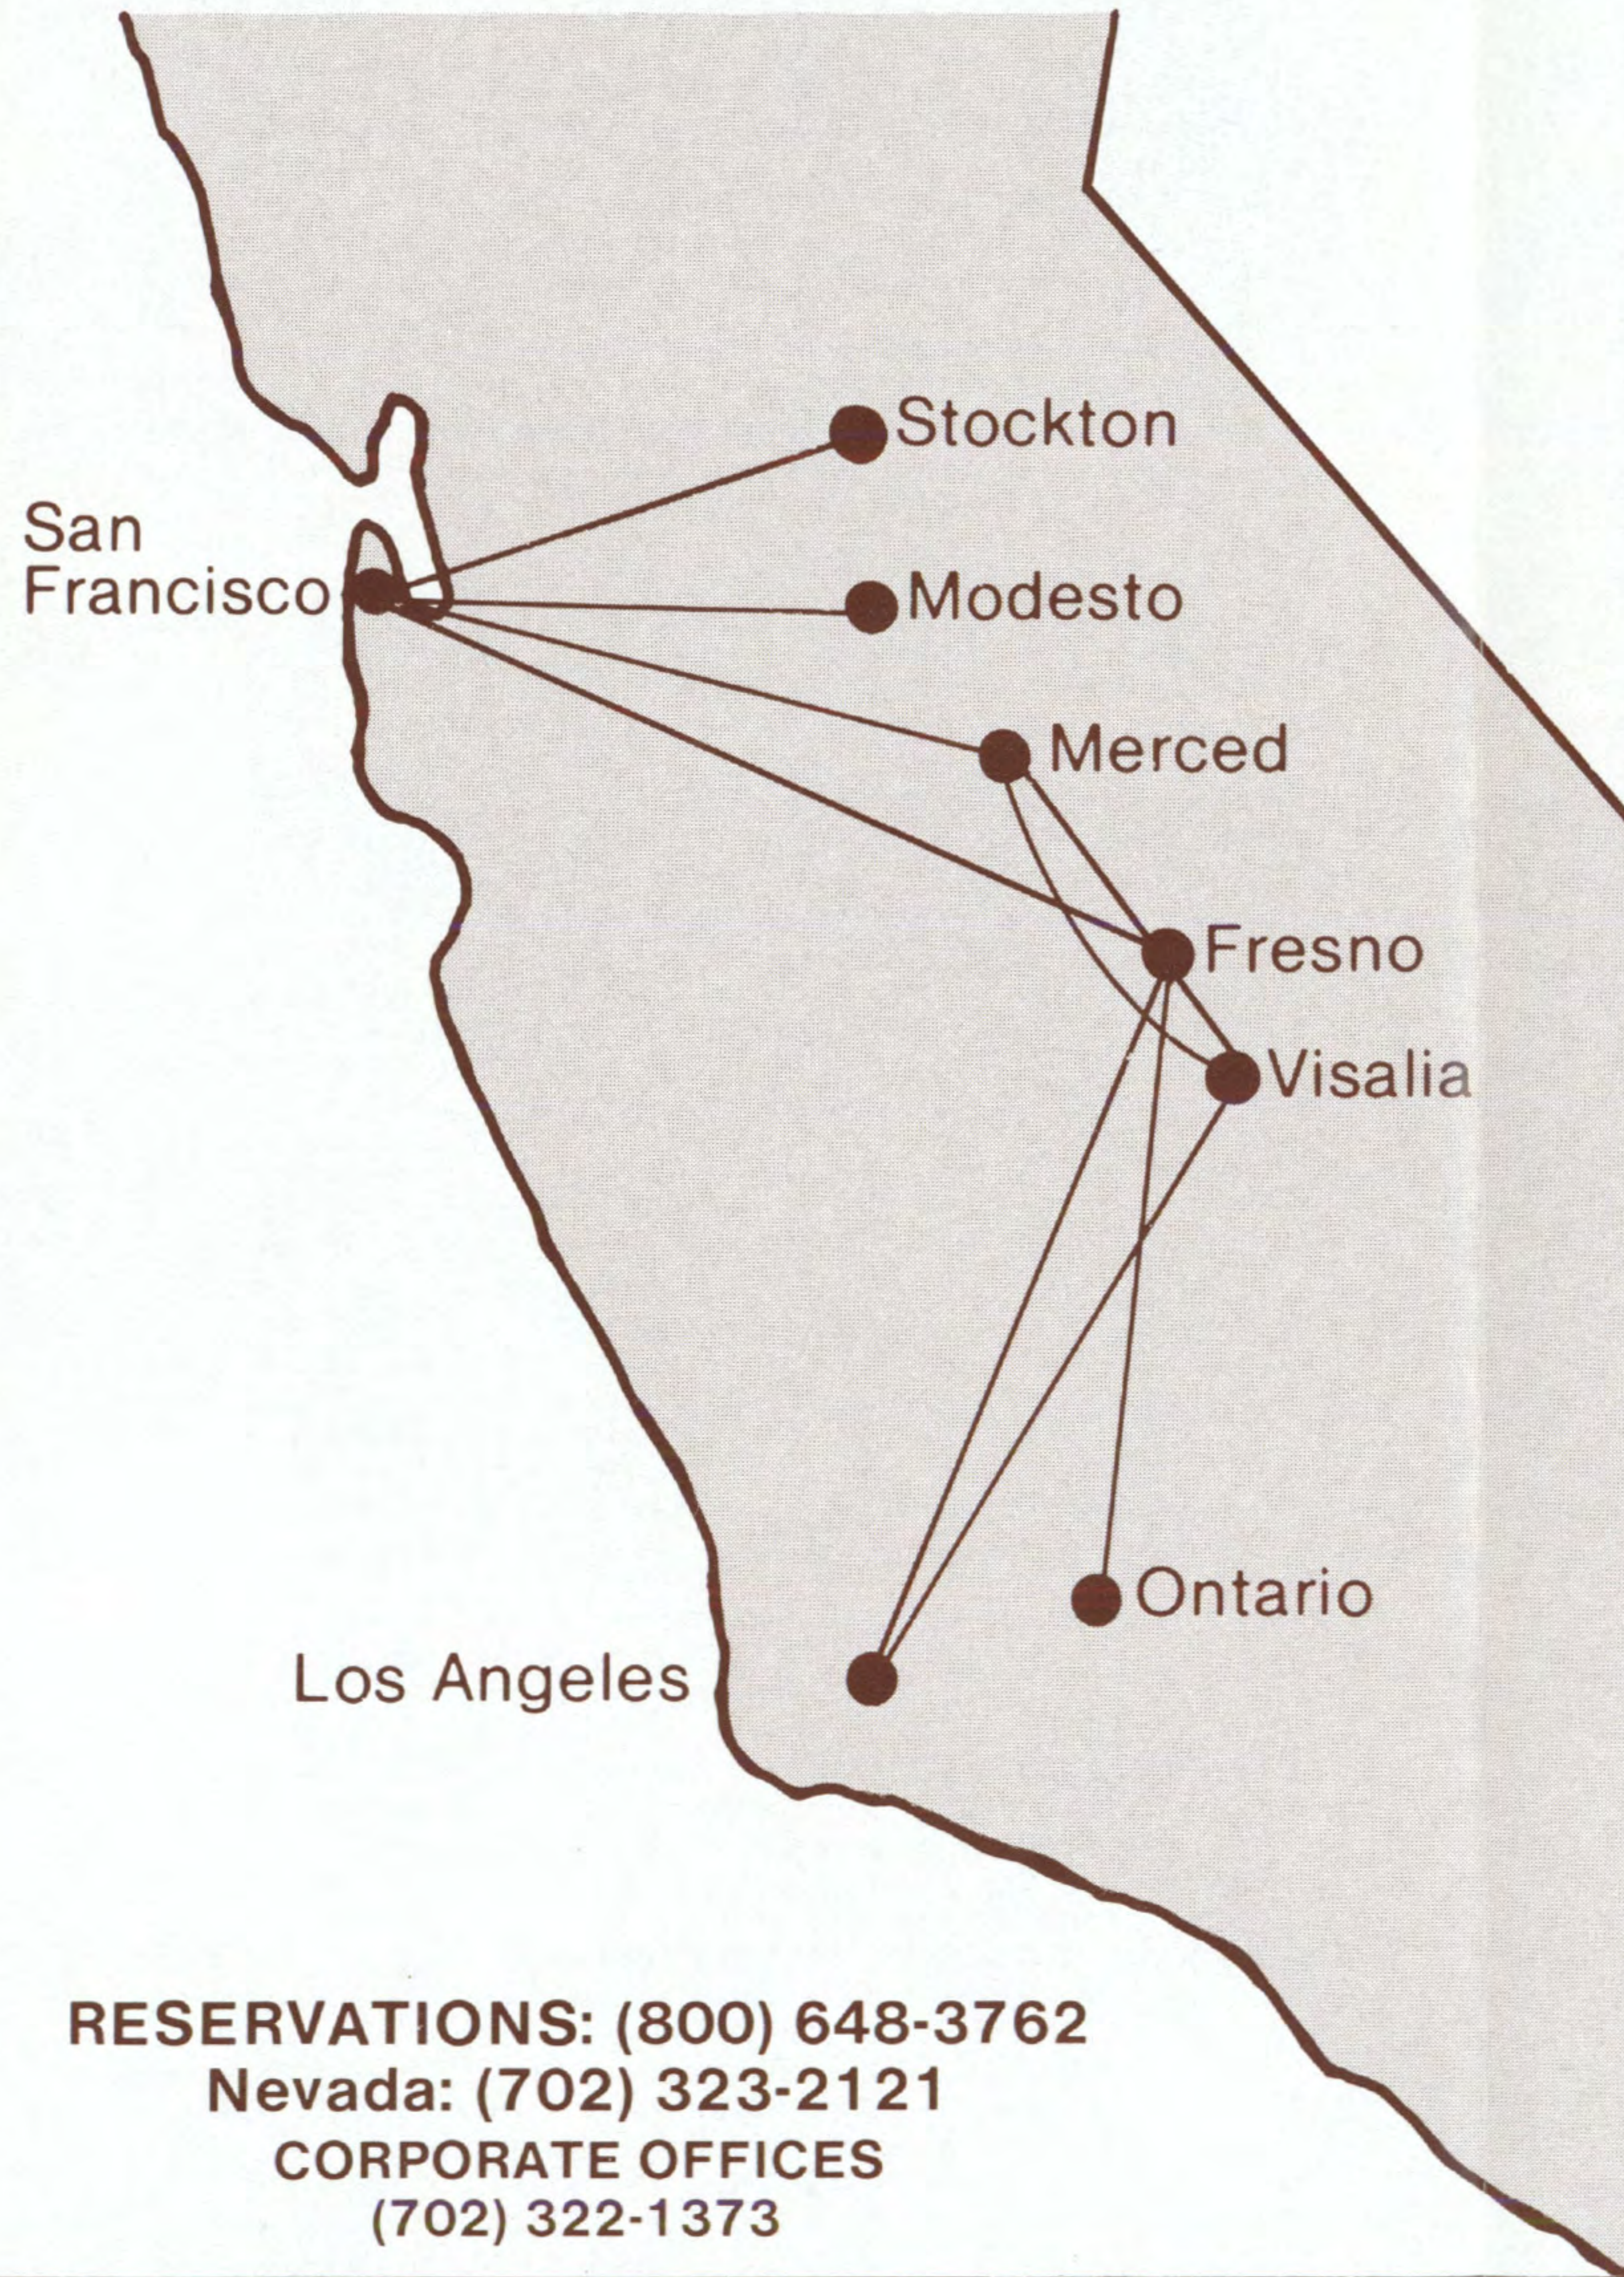

INLAND EMPIRE AIRLINES

SYSTEM TIMETABLE

NEW!!

- More Modesto — S.F. Service!
- Fresno — L.A. Service!
- Improved Merced Service!
- Improved Visalia Service!

EFFECTIVE MARCH 1, 1983

INLAND EMPIRE SERVES THE HEART OF CALIFORNIA

Now Serving 8 California Cities . . .

Frequently too, with over 340 flights system wide. That means in many cities IEA offers you the widest choice of frequent flights. More than many other airlines. And Inland Empire flies with a reliability record that is the envy of many airlines. So when you are in a hurry to get to and from the Heartland of California, see your Travel Agent . . . And ask for Inland Empire, the on-time airline!

Convenient locations

NEW INSIDE!!

- More Modesto — S.F. Service
- Fresno — L.A. Flights
- Improved Visalia Service
- Improved Merced Service

NOW! THE MOST FLIGHTS FRESNO — S.F.

Travel like a pro . . . see a travel agent!

IEA INLAND EMPIRE AIRLINES
P.O. Drawer 21060, Reno, NV 89515

SYSTEM TIMETABLE

- NEW!!**
- More Modesto — S.F. Service!
 - Fresno — L.A. Service!
 - Improved Merced Service!
 - Improved Visalia Service!

EFFECTIVE MARCH 1, 1983