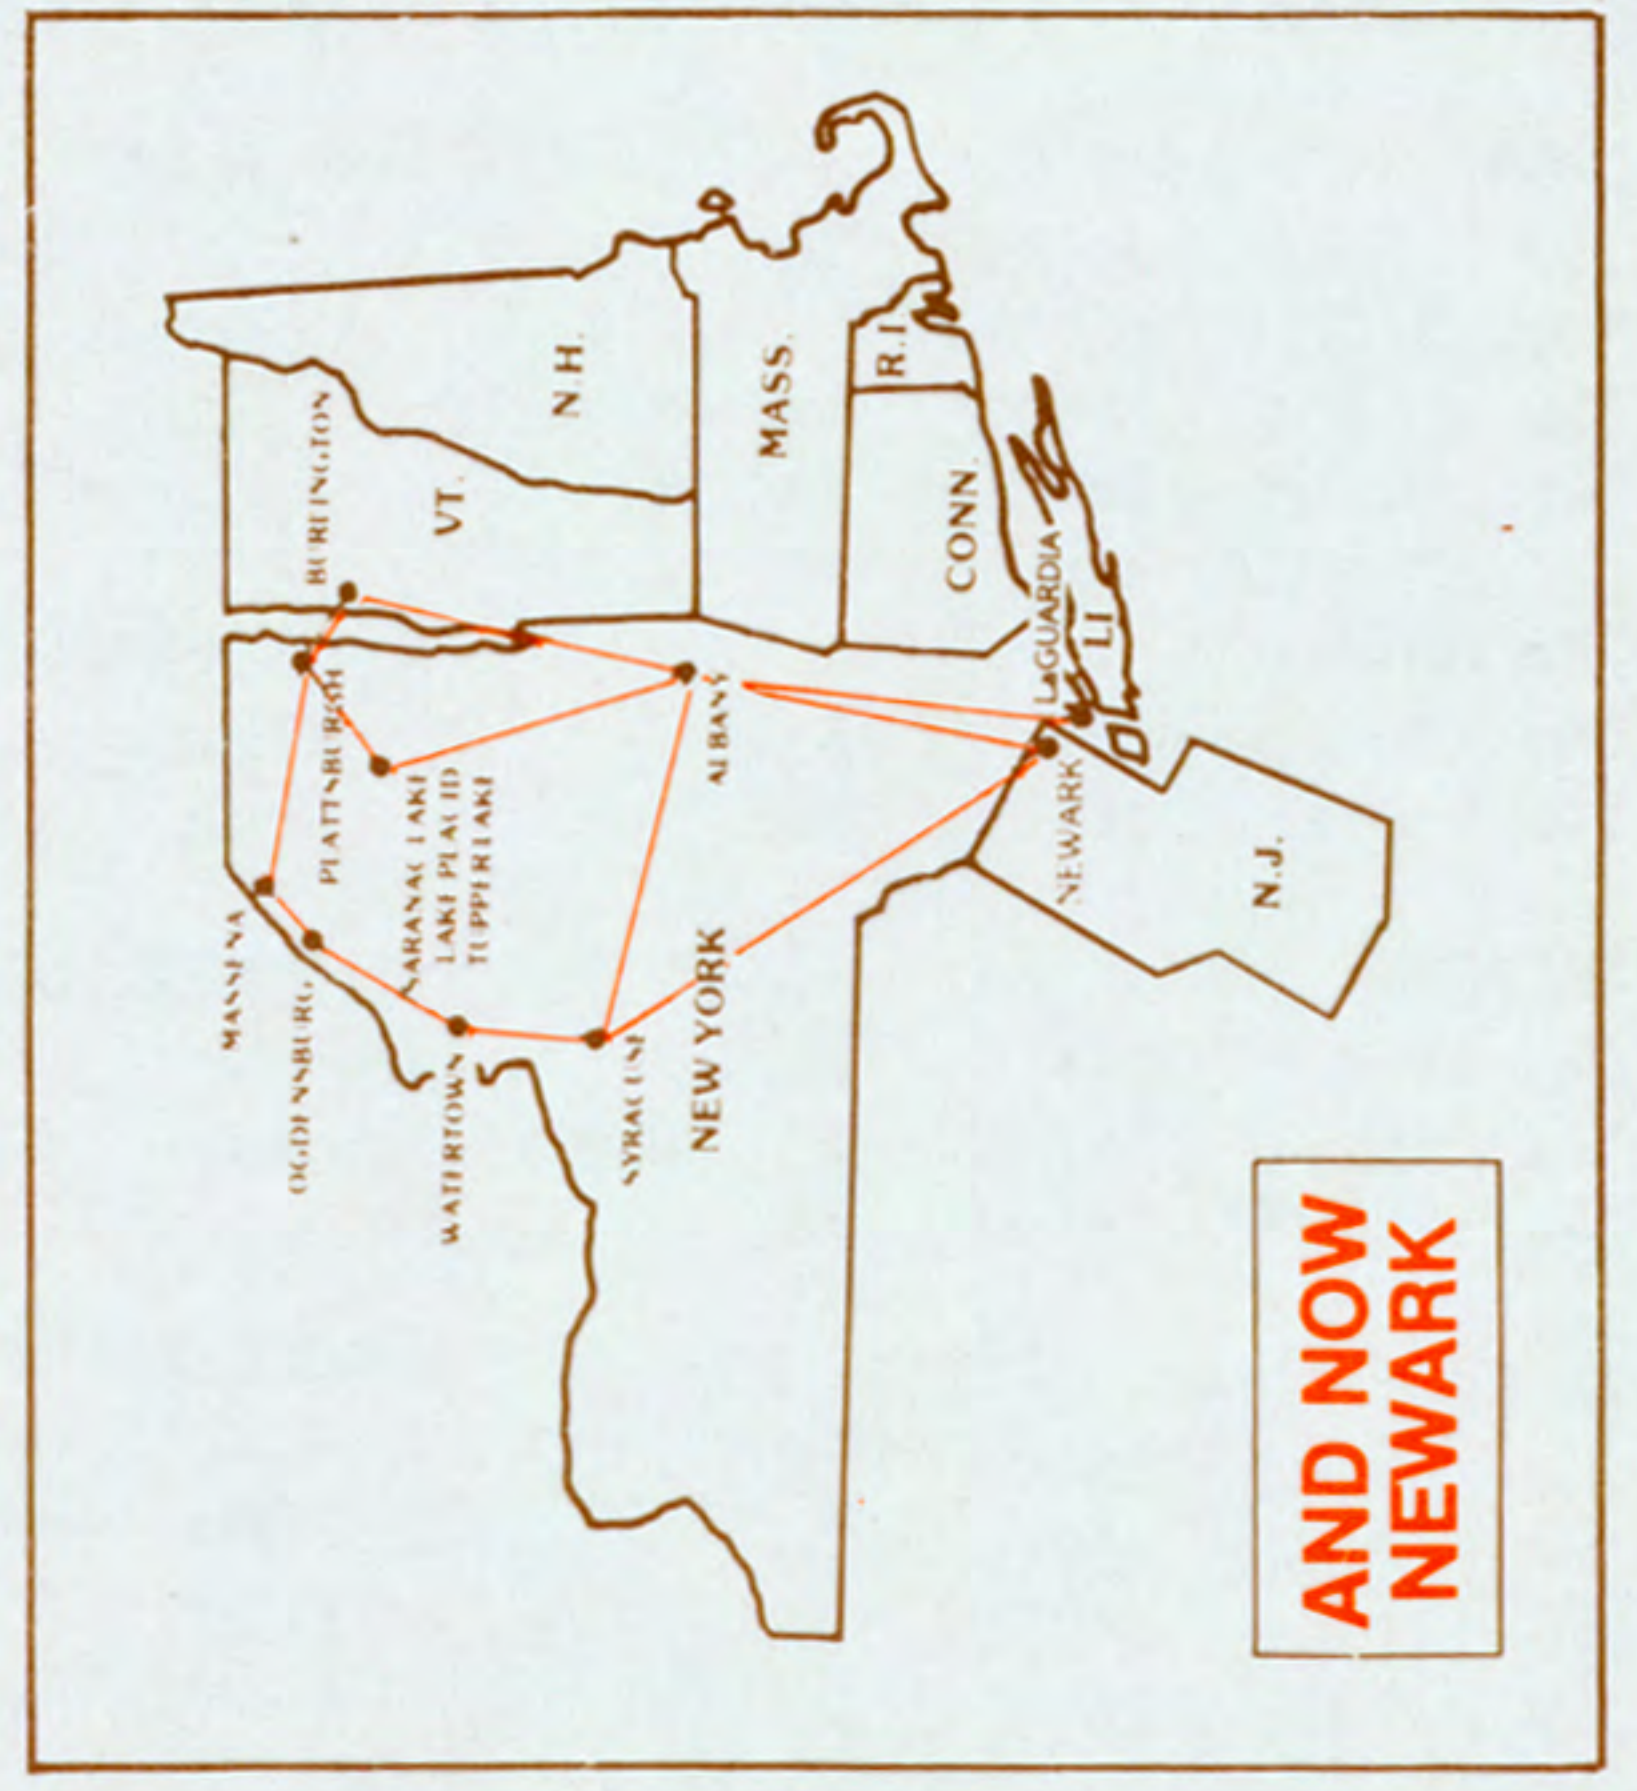

SYRACUSE Check In At US Air Counter **Hancock Field**
315-479-7070

Leave	Arrive	Flt.#	Freq	Via	Leave	Arrive	Flt.#	Freq	Via
To ALBANY					From ALBANY				
8:20a	9:00a	562	X67		7:30a	8:10a	560	1	
5:20p	6:00p	664	X67		7:30a	8:10a	561	2345	
					4:30p	5:10p	663	X67	
To BURLINGTON					From BURLINGTON				
8:20a	10:35a	562/362	X67	ALB	6:30a	8:10a	560	1	
8:30a	10:35a	661	6		6:30a	8:10a	161/561	2345	ALB
12:35p	2:40p	164	X67		2:55	4:45p	261	X6	
5:20p	10:10p	664/462	X67	ALB					
To MASSENA					From MASSENA				
8:30a	9:45a	661	6		5:35a	6:45a	361	X67	
9:30a	10:40a	162	X67		6:30a	7:45a	660	6	
12:35p	1:50p	164	X67		10:50a	11:55a	163	X67	
9:50p	11:00p	264	X6		3:30p	4:45p	261	X6	
To NEW YORK					From NEW YORK				
7:00a	7:55aE	361	X67		8:20aE	9:15a	162	X67	
8:20a	10:00aE	562	X67		8:30pE	9:25p	264	X6	
5:00p	5:55pE	261	X6						
5:20p	7:00pE	664	X67						
To OGDENSBURG					From OGDENSBURG				
8:30a	9:25a	661	6		6:00a	6:45a	361	X67	
9:30a	10:25a	162	X67		6:50a	7:45a	660	6	
12:35p	1:30p	164	X67		10:30a	11:55a	162/163	X67	MSS
9:50p	10:40p	264	X6		3:50p	4:45p	261	X6	
To PLATTSBURGH					From PLATTSBURGH				
8:20a	10:15a	562/362	X67	ALB	5:05a	6:45a	361	X67	
8:30a	10:15a	661	6		6:00a	7:45a	660	6	
12:35p	2:20p	164	X67		6:10a	8:10a	560	1	
5:20p	9:15p	664/665	5	ALB	6:10a	8:10a	161/561	2345	ALB
5:20p	9:55p	664/462	X67	ALB	2:30p	4:45p	164/261	X6	BTW
9:50p	11:30p	264	X6						
To SARANAC LAKE					From SARANAC LAKE				
8:20a	9:50a	562/362	X67	ALB	6:30a	8:10a	161/560	1	ALB
8:30a	11:45a	661/363	6	PLB					
5:20p	8:50p	664/665	5	ALB					
5:20p	9:30p	664/462	X67	ALB					
To WATERTOWN					From WATERTOWN				
8:30a	8:55a	661	6		6:25a	6:45a	361	X67	
9:30a	9:55a	162	X67		7:20a	7:45a	660	6	
12:35p	1:00p	164	X67		11:30a	11:55a	163	X67	MSS
9:50p	10:15p	264	X6		4:20p	4:45p	261	X6	

WATERTOWN Watertown Int'l. Airport
315-639-3800