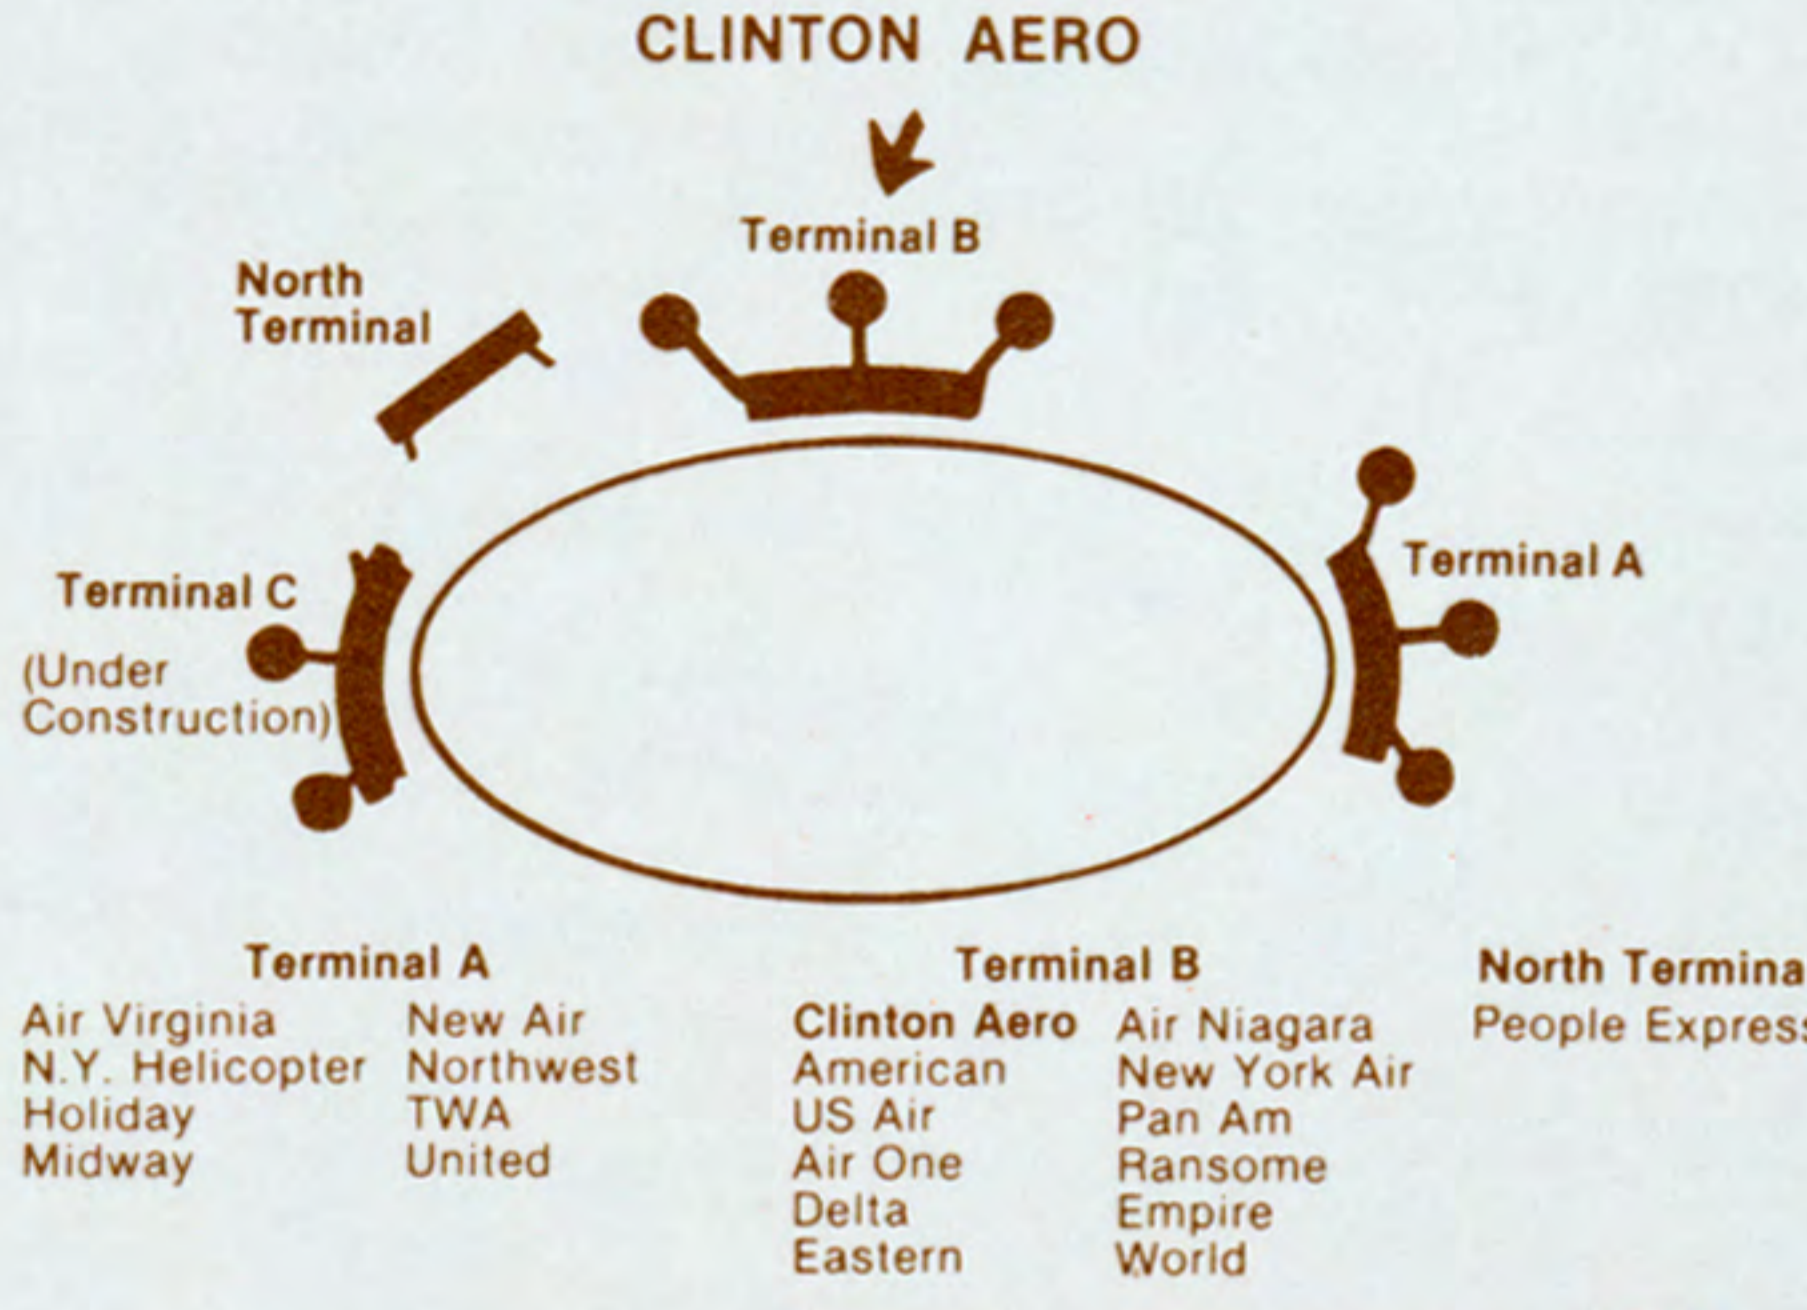

NEWARK AIRPORT

**IMPORTANT?
IN A HURRY?**

Special handling counter to counter within the Clinton Aero route system.*

STANDARD AIR FREIGHT
To any Clinton Aero destination or we route your shipment worldwide.*

AIR CHARTER
We fly you anywhere in the United States and Canada. Service 24 hrs. a day to any location. Fly to any city without regular air service or infrequent or inconvenient schedules. We tailor flights to meet your particular requirements and budget with a choice of many types of aircraft.

**FOR MORE INFORMATION CALL
OUR LOCAL RESERVATION NUMBER.**

*Pickup and delivery by request

BULK RATE
U.S. POSTAGE
PAID
Plattsburgh, NY 12901
Permit No. 82

CLINTON AERO
CLINTON COUNTY AIRPORT
PLATTSBURGH, NEW YORK 12901