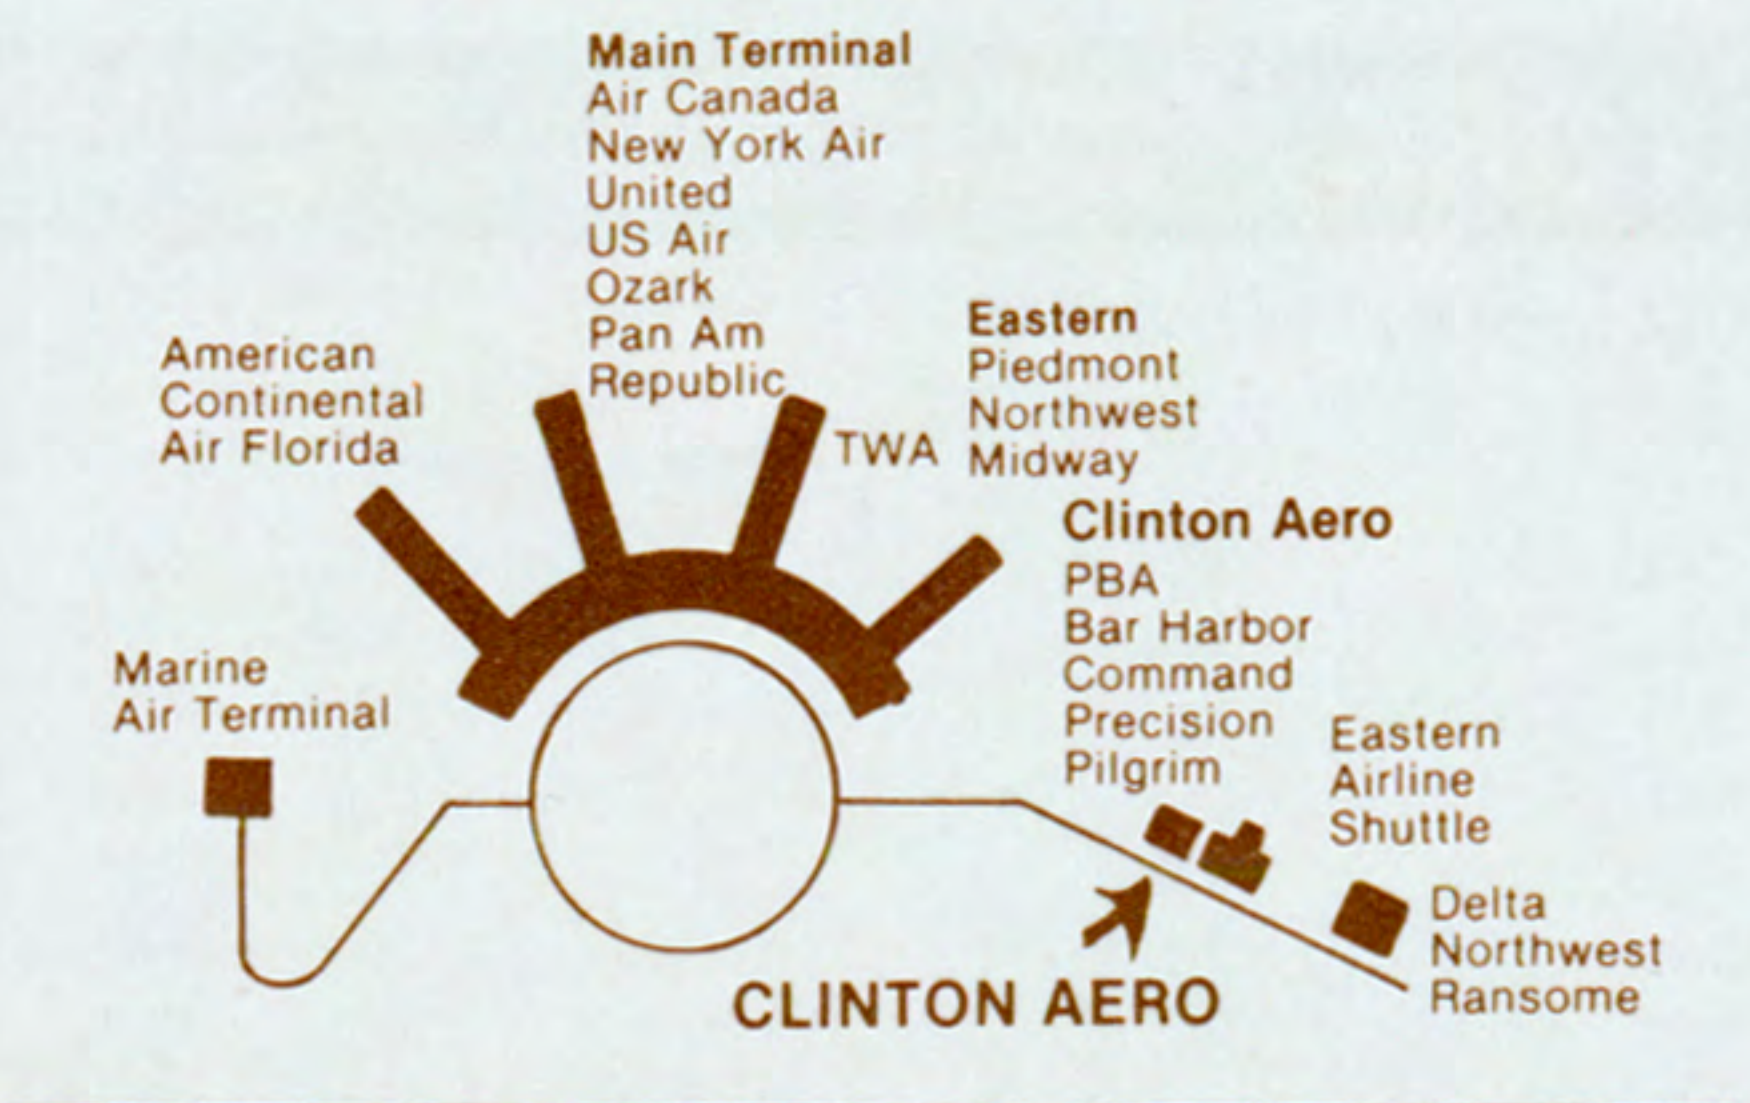

Flight Schedule

EFFECTIVE: MARCH 15, 1984

CLINTON AERO

INTRODUCING

THE NEW BEECH 1900
COMMUTER AIRLINER

BUSINESS DAY SERVICE
TO NEW YORK'S CONVENIENT
NEWARK AIRPORT

||| **WE'RE GOING PLACES**

ASK
ABOUT
OUR

LAGUARDIA AIRPORT

NEWARK AIRPORT

**IMPORTANT?
IN A HURRY?**

Special handling counter to counter within the Clinton Aero route system.*

STANDARD AIR FREIGHT
To any Clinton Aero destination or we route your shipment worldwide.*