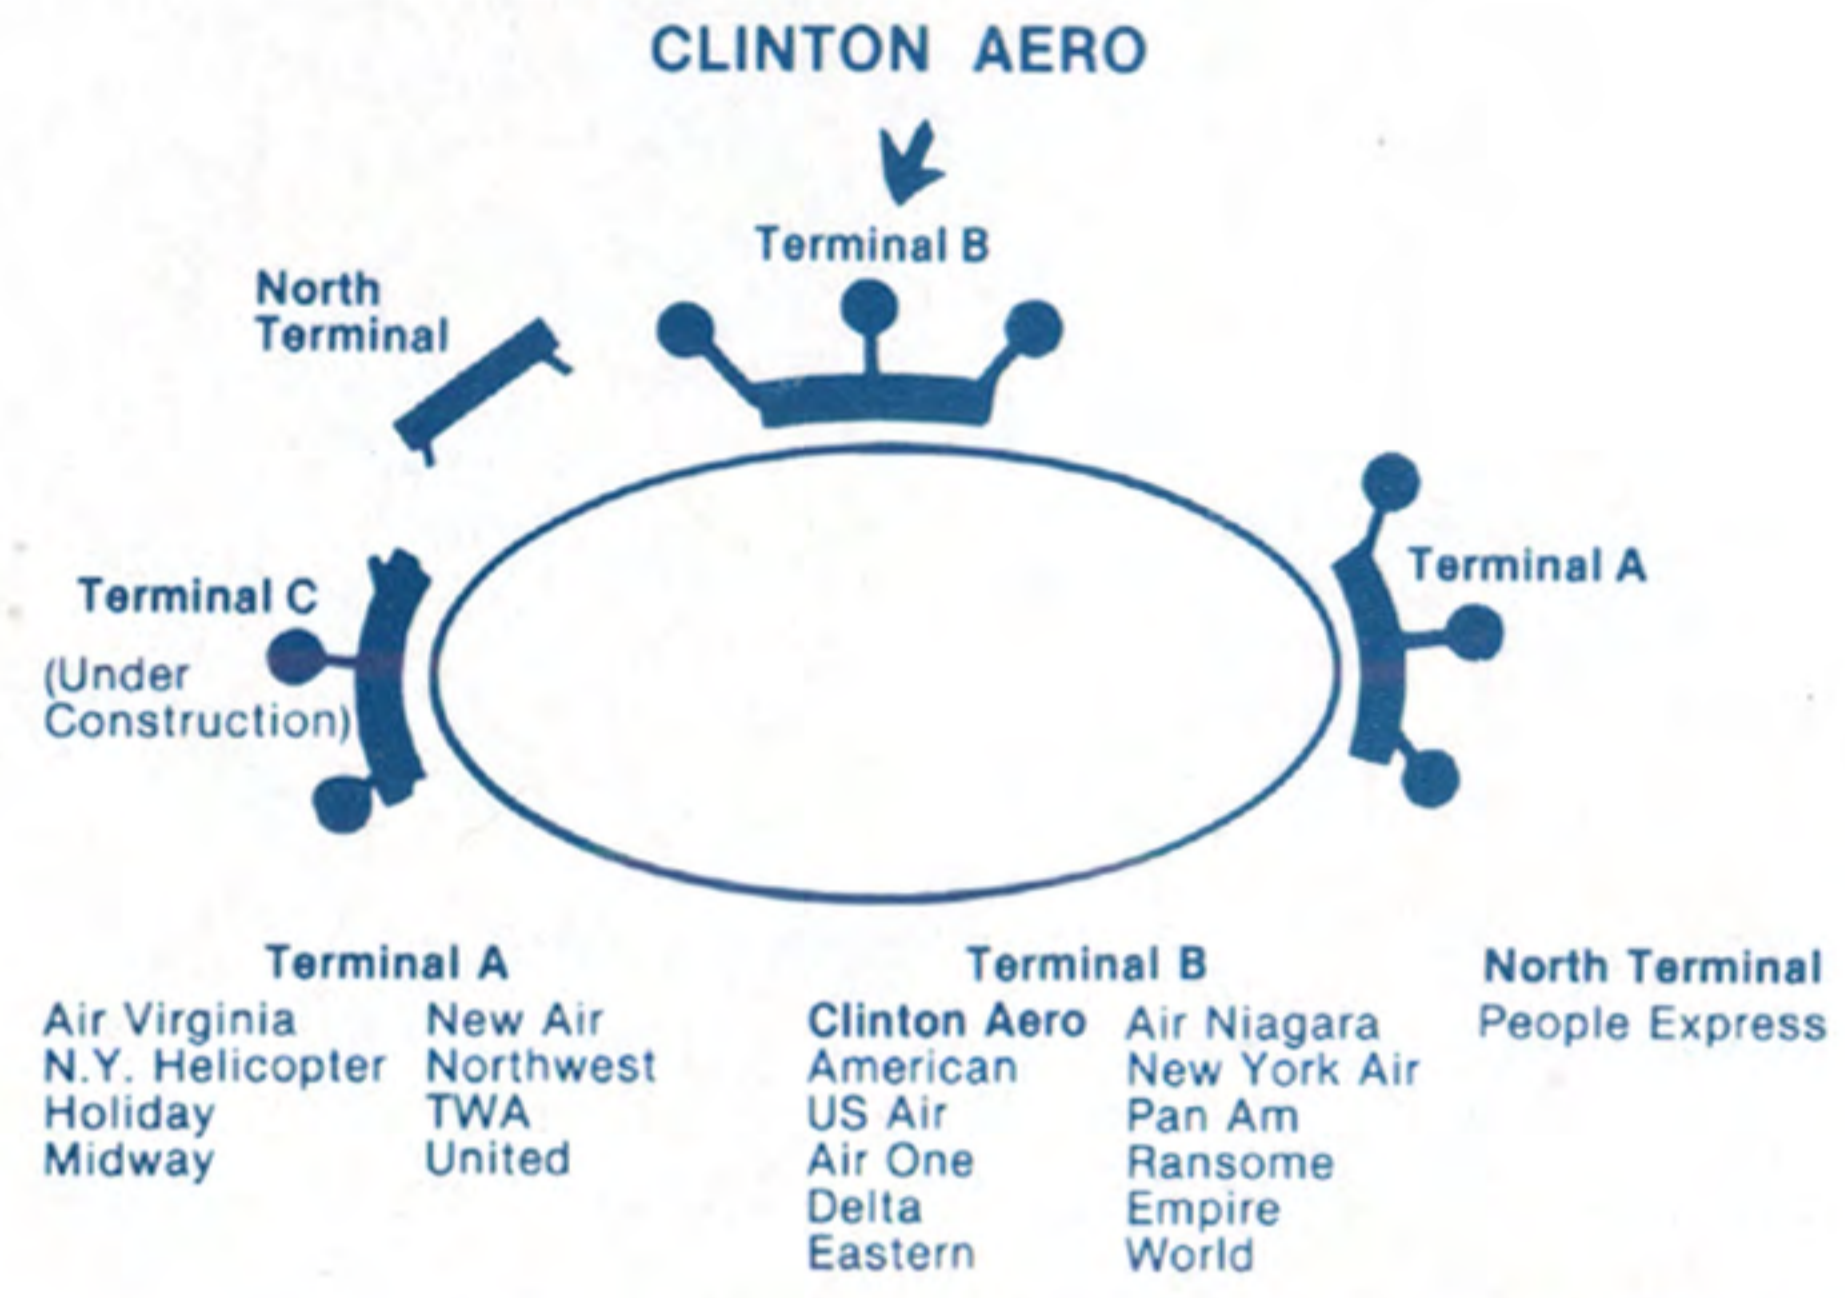

Flight Schedule

EFFECTIVE: MAY 1, 1984

Brockway Air

Formerly **CLINTON AERO**

INTRODUCING

THE NEW BEECH 1900
COMMUTER AIRLINER

BUSINESS DAY SERVICE
TO NEW YORK'S CONVENIENT
NEWARK AIRPORT

We're going places.

LAGUARDIA AIRPORT

NEWARK AIRPORT

**IMPORTANT?
IN A HURRY?**

Special handling counter to counter within the Clinton Aero route system.*

STANDARD AIR FREIGHT
To any Clinton Aero destination or we route your shipment worldwide.*