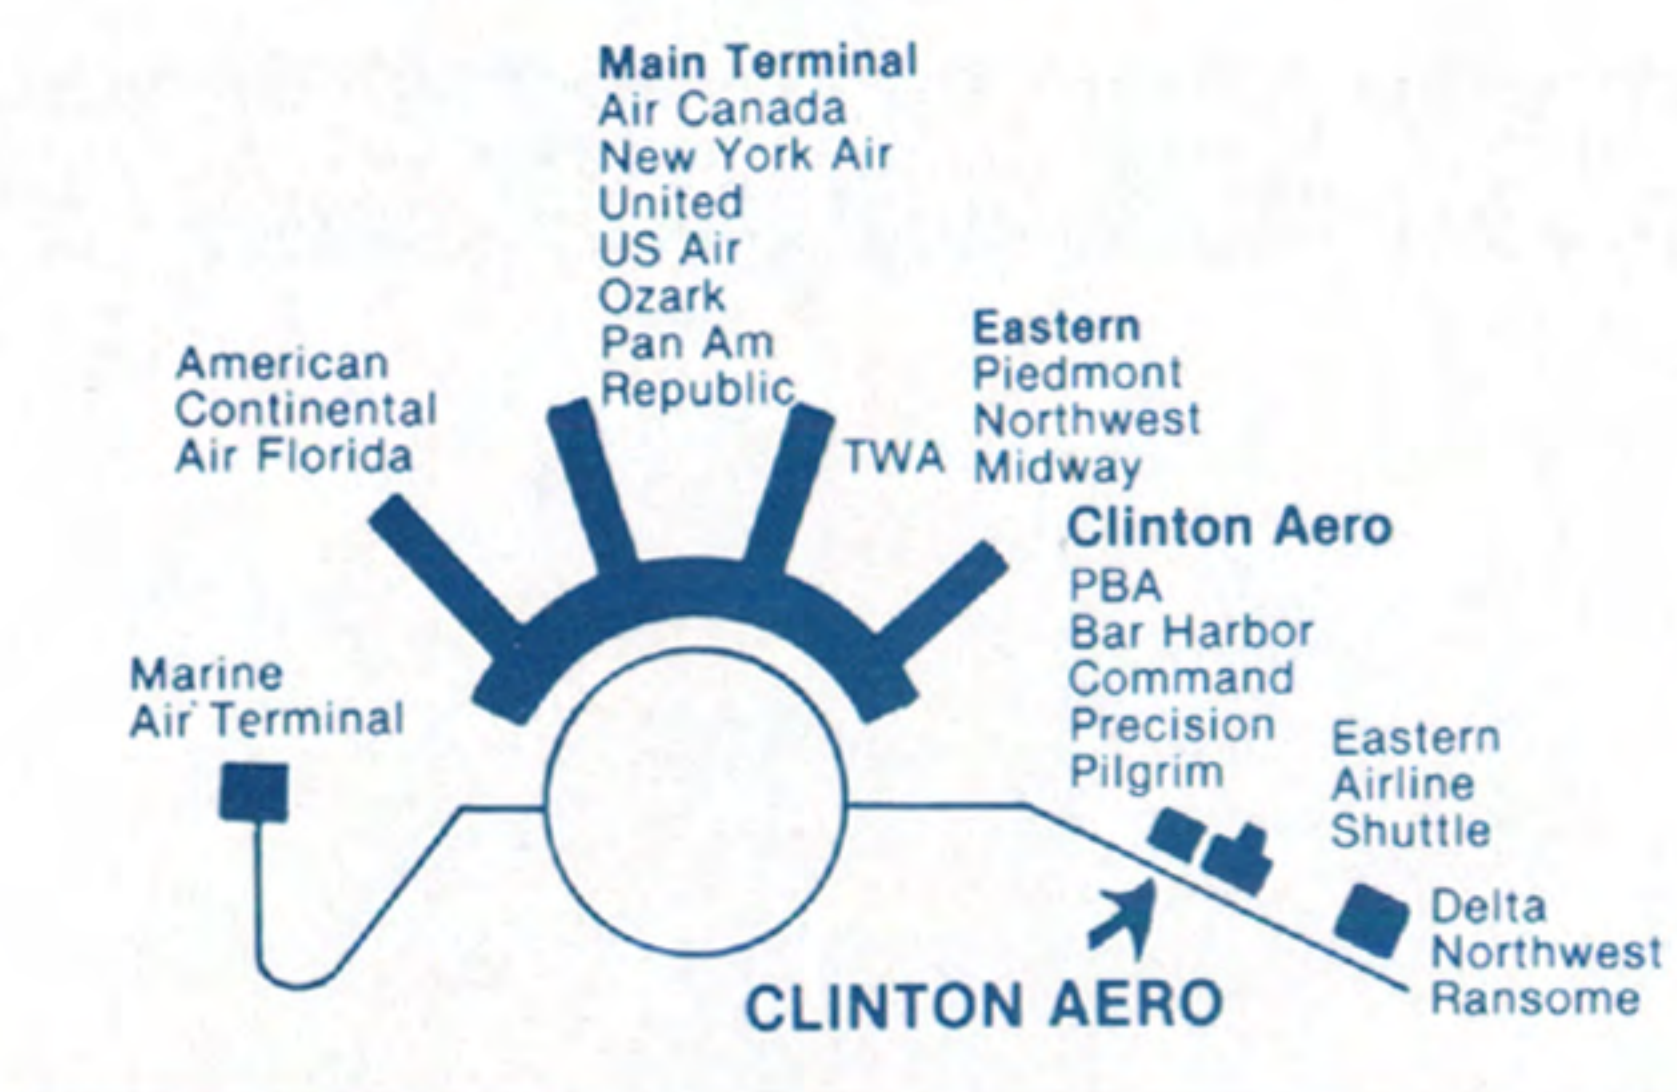

Flight Schedule

EFFECTIVE: MAY 1, 1984

Brockway Air

Formerly **CLINTON AERO**

INTRODUCING

THE NEW BEECH 1900
COMMUTER AIRLINER

BUSINESS DAY SERVICE
TO NEW YORK'S CONVENIENT
NEWARK AIRPORT

We're going places.

LAGUARDIA AIRPORT

NEWARK AIRPORT

**IMPORTANT?
IN A HURRY?**

Special handling counter to counter within the Clinton Aero route system.*

STANDARD AIR FREIGHT
To any Clinton Aero destination or we route your shipment worldwide.*