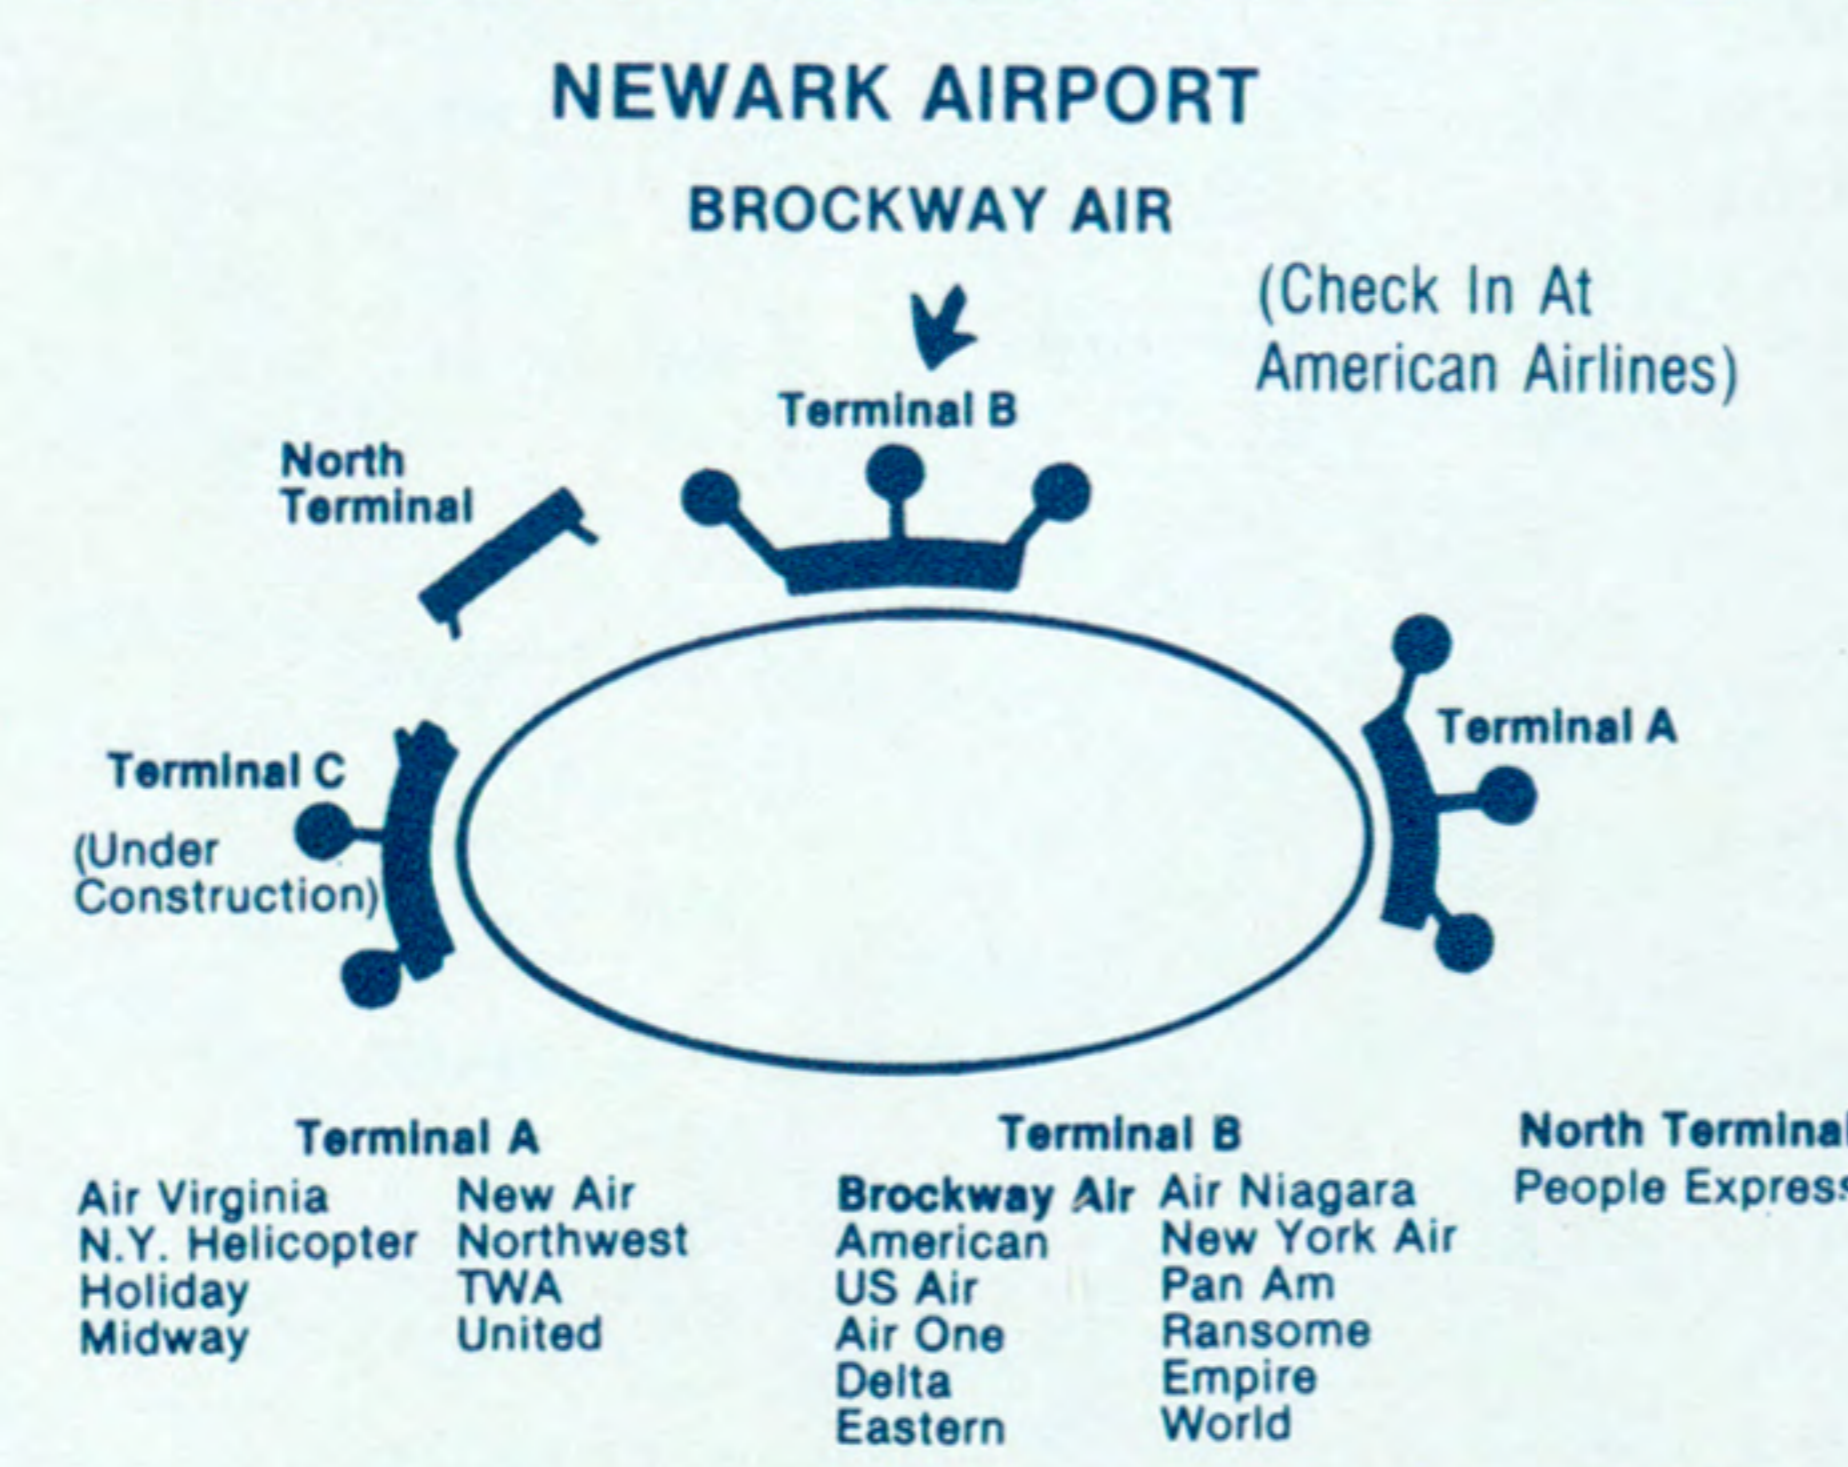

WATERTOWN Watertown Int'l. Airport
315-639-3800

Leave	Arrive	Flt.#	Freq	Via	Leave	Arrive	Flt.#	Freq	Via
To ALBANY									
6:25a	9:00a	361/562	X67	SYR	7:30a	9:55a	560/162	1	SYR
4:20p	6:00p	261/664	X67	SYR	7:30a	9:55a	561/162	2345	SYR
					4:30p	9:15p	663/665	X67	SYR
To BURLINGTON									
9:00a	10:35a	661	6		6:25a	9:55a	560/162	1	ALB
1:05p	2:40p	164	X67		2:55p	4:15p	261	X6	
To NEW YORK									
6:25a	7:55aE	361	X67		8:20aE	9:55a	162	X67	
4:20p	5:55pE	261	X6		7:45pE	9:15p	665	X6	
To SYRACUSE									
6:25a	6:45a	361	X67		8:30a	8:55a	661	6	
7:20a	7:45a	660	6		9:30a	9:55a	162	X67	
11:30a	11:55a	163	X67		12:35p	1:00p	164	X67	
4:20p	4:45p	261	X6		8:50p	9:15p	665	X6	

**IMPORTANT?
IN A HURRY?**

Brockway Hustle-Pak
PRIORITY PARCEL
Special handling counter to counter within the Brockway Air route system.*

STANDARD AIR FREIGHT
To any Brockway Air destination or we route your shipment worldwide.*

AIR CHARTER
We fly you anywhere in the United States and Canada. Service 24 hrs. a day to any location. Fly to any city without regular air service or infrequent or inconvenient schedules. We tailor flights to meet your particular requirements and budget with a choice of many types of aircraft.

**FOR MORE INFORMATION CALL
OUR LOCAL RESERVATION NUMBER.**

*Pickup and delivery by request

BULK RATE
U.S. POSTAGE
PAID
Plattsburgh, NY 12901
Permit No. 82

Brockway Air

CLINTON COUNTY AIRPORT
PLATTSBURGH, NEW YORK 12901