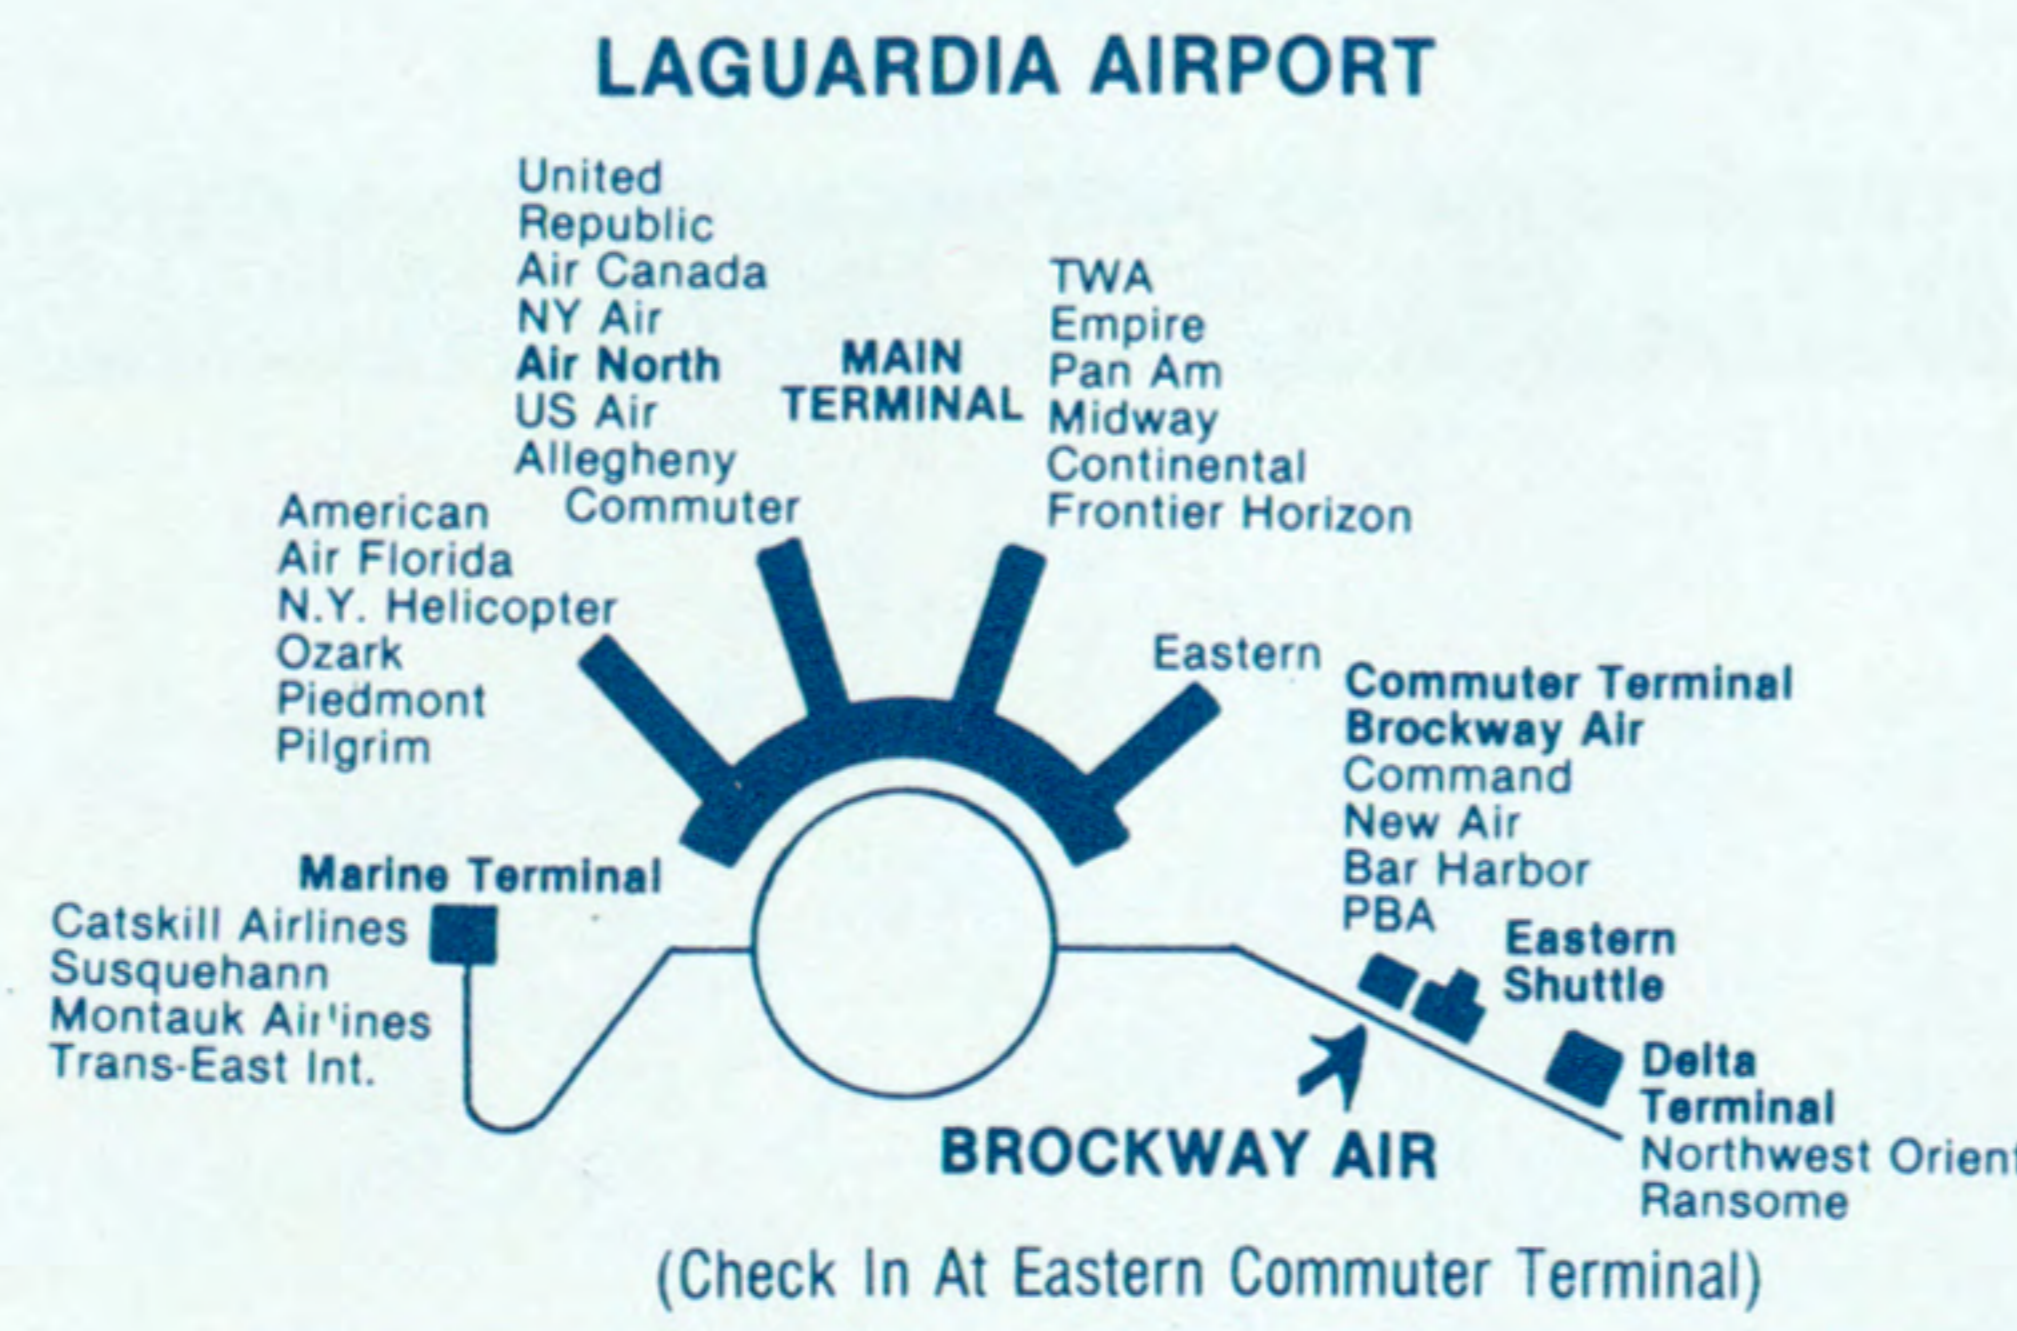

WATERTOWN Watertown Int'l. Airport
315-639-3800

Leave	Arrive	Flt.#	Freq	Via	Leave	Arrive	Flt.#	Freq	Via
To ALBANY									
6:25a	9:00a	361/562	X67	SYR	7:30a	9:55a	560/162	1	SYR
4:20p	6:00p	261/664	X67	SYR	7:30a	9:55a	561/162	2345	SYR
					4:30p	9:15p	663/665	X67	SYR
To BURLINGTON									
9:00a	10:35a	661	6		6:25a	9:55a	560/162	1	ALB
1:05p	2:40p	164	X67		2:55p	4:15p	261	X6	
To NEW YORK									
6:25a	7:55aE	361	X67		8:20aE	9:55a	162	X67	
4:20p	5:55pE	261	X6		7:45pE	9:15p	665	X6	
To SYRACUSE									
6:25a	6:45a	361	X67		8:30a	8:55a	661	6	
7:20a	7:45a	660	6		9:30a	9:55a	162	X67	
11:30a	11:55a	163	X67		12:35p	1:00p	164	X67	
4:20p	4:45p	261	X6		8:50p	9:15p	665	X6	

**IMPORTANT?
IN A HURRY?**

Brockway Hustle-Pak
PRIORITY PARCEL
Special handling counter to counter within the Brockway Air route system.*

STANDARD AIR FREIGHT
To any Brockway Air destination or we route your shipment worldwide.*

AIR CHARTER
We fly you anywhere in the United States and Canada. Service 24 hrs. a day to any location. Fly to any city without regular air service or infrequent or inconvenient schedules. We tailor flights to meet your particular requirements and budget with a choice of many types of aircraft.

**FOR MORE INFORMATION CALL
OUR LOCAL RESERVATION NUMBER.**

*Pickup and delivery by request

BULK RATE
U.S. POSTAGE
PAID
Plattsburgh, NY 12901
Permit No. 82

Brockway Air

CLINTON COUNTY AIRPORT
PLATTSBURGH, NEW YORK 12901