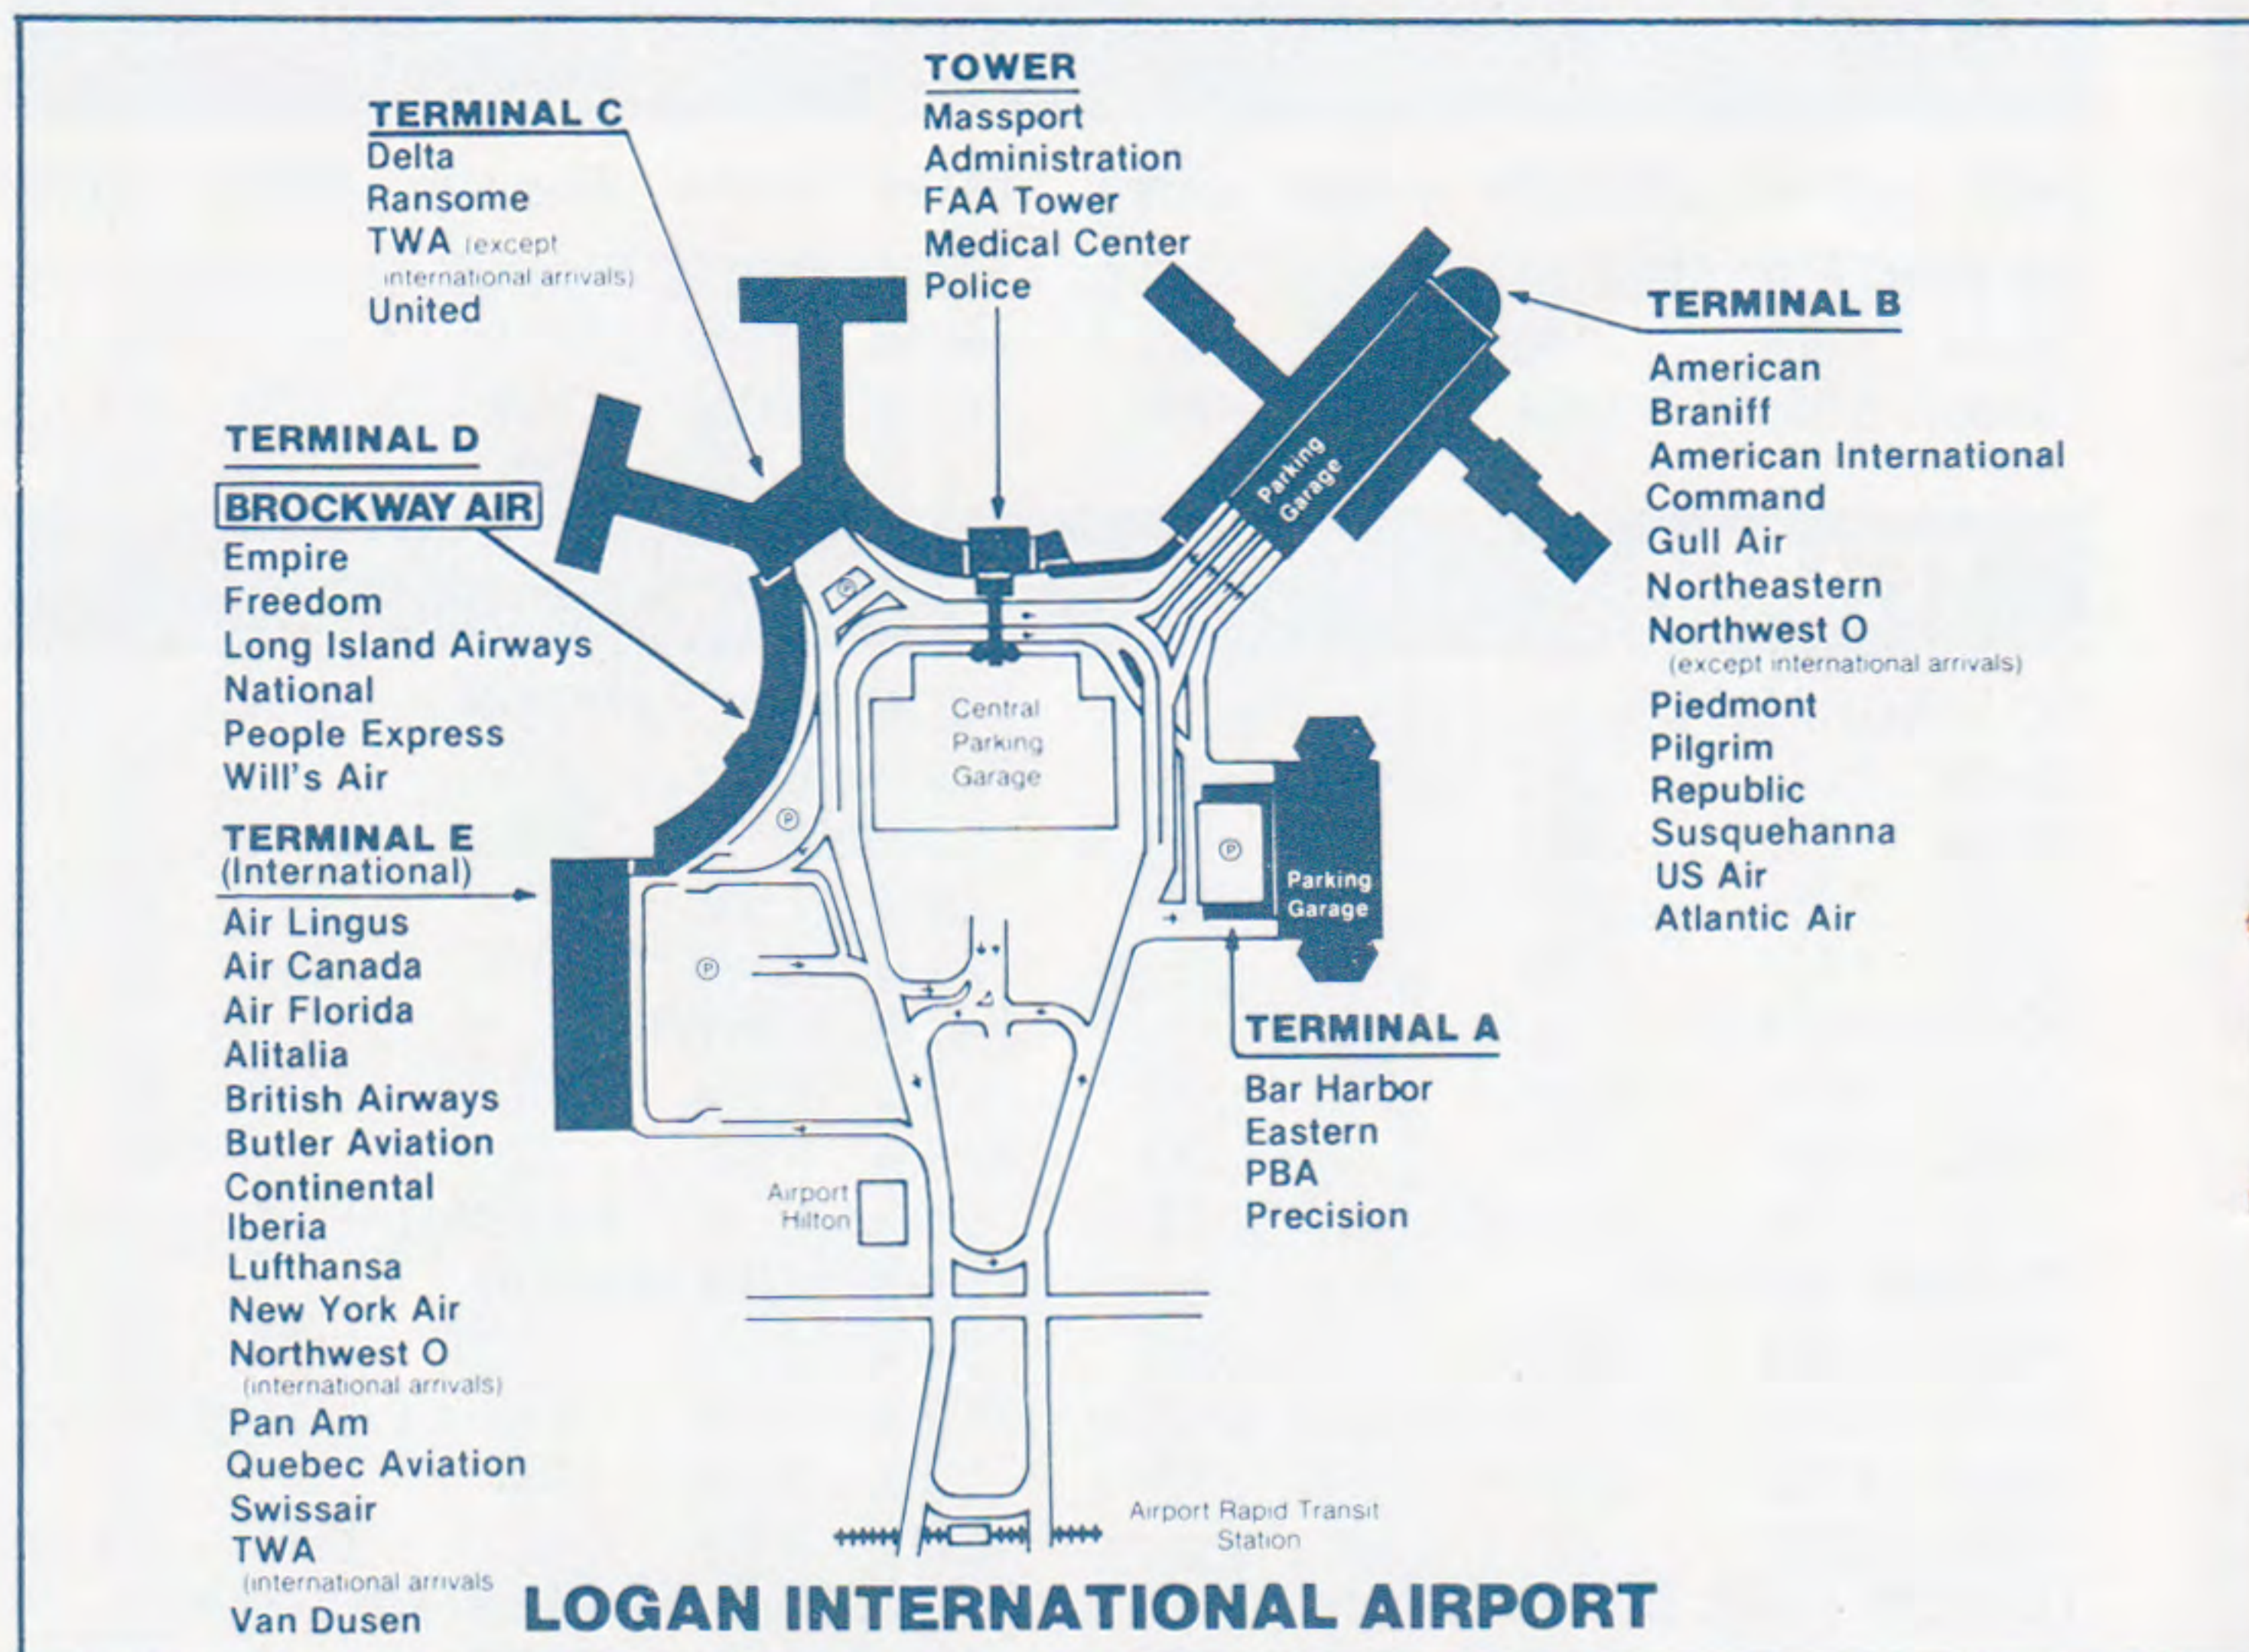

Where Brockway Air is Located

About Our New Timetable...

With this issue, Brockway Air is printing its first joint timetable containing listings for both Air North and Clinton Aero schedules and stations. Clinton Aero became Brockway Air May 1 and Air North officially changed its name September 1 to Brockway Air. At most stations Brockway Air has its own facilities for check-in and boarding. At several other stations, mostly at major hub airports, except Boston, Brockway Air shares facilities with other airlines, as shown in diagrams on this page and also noted below: