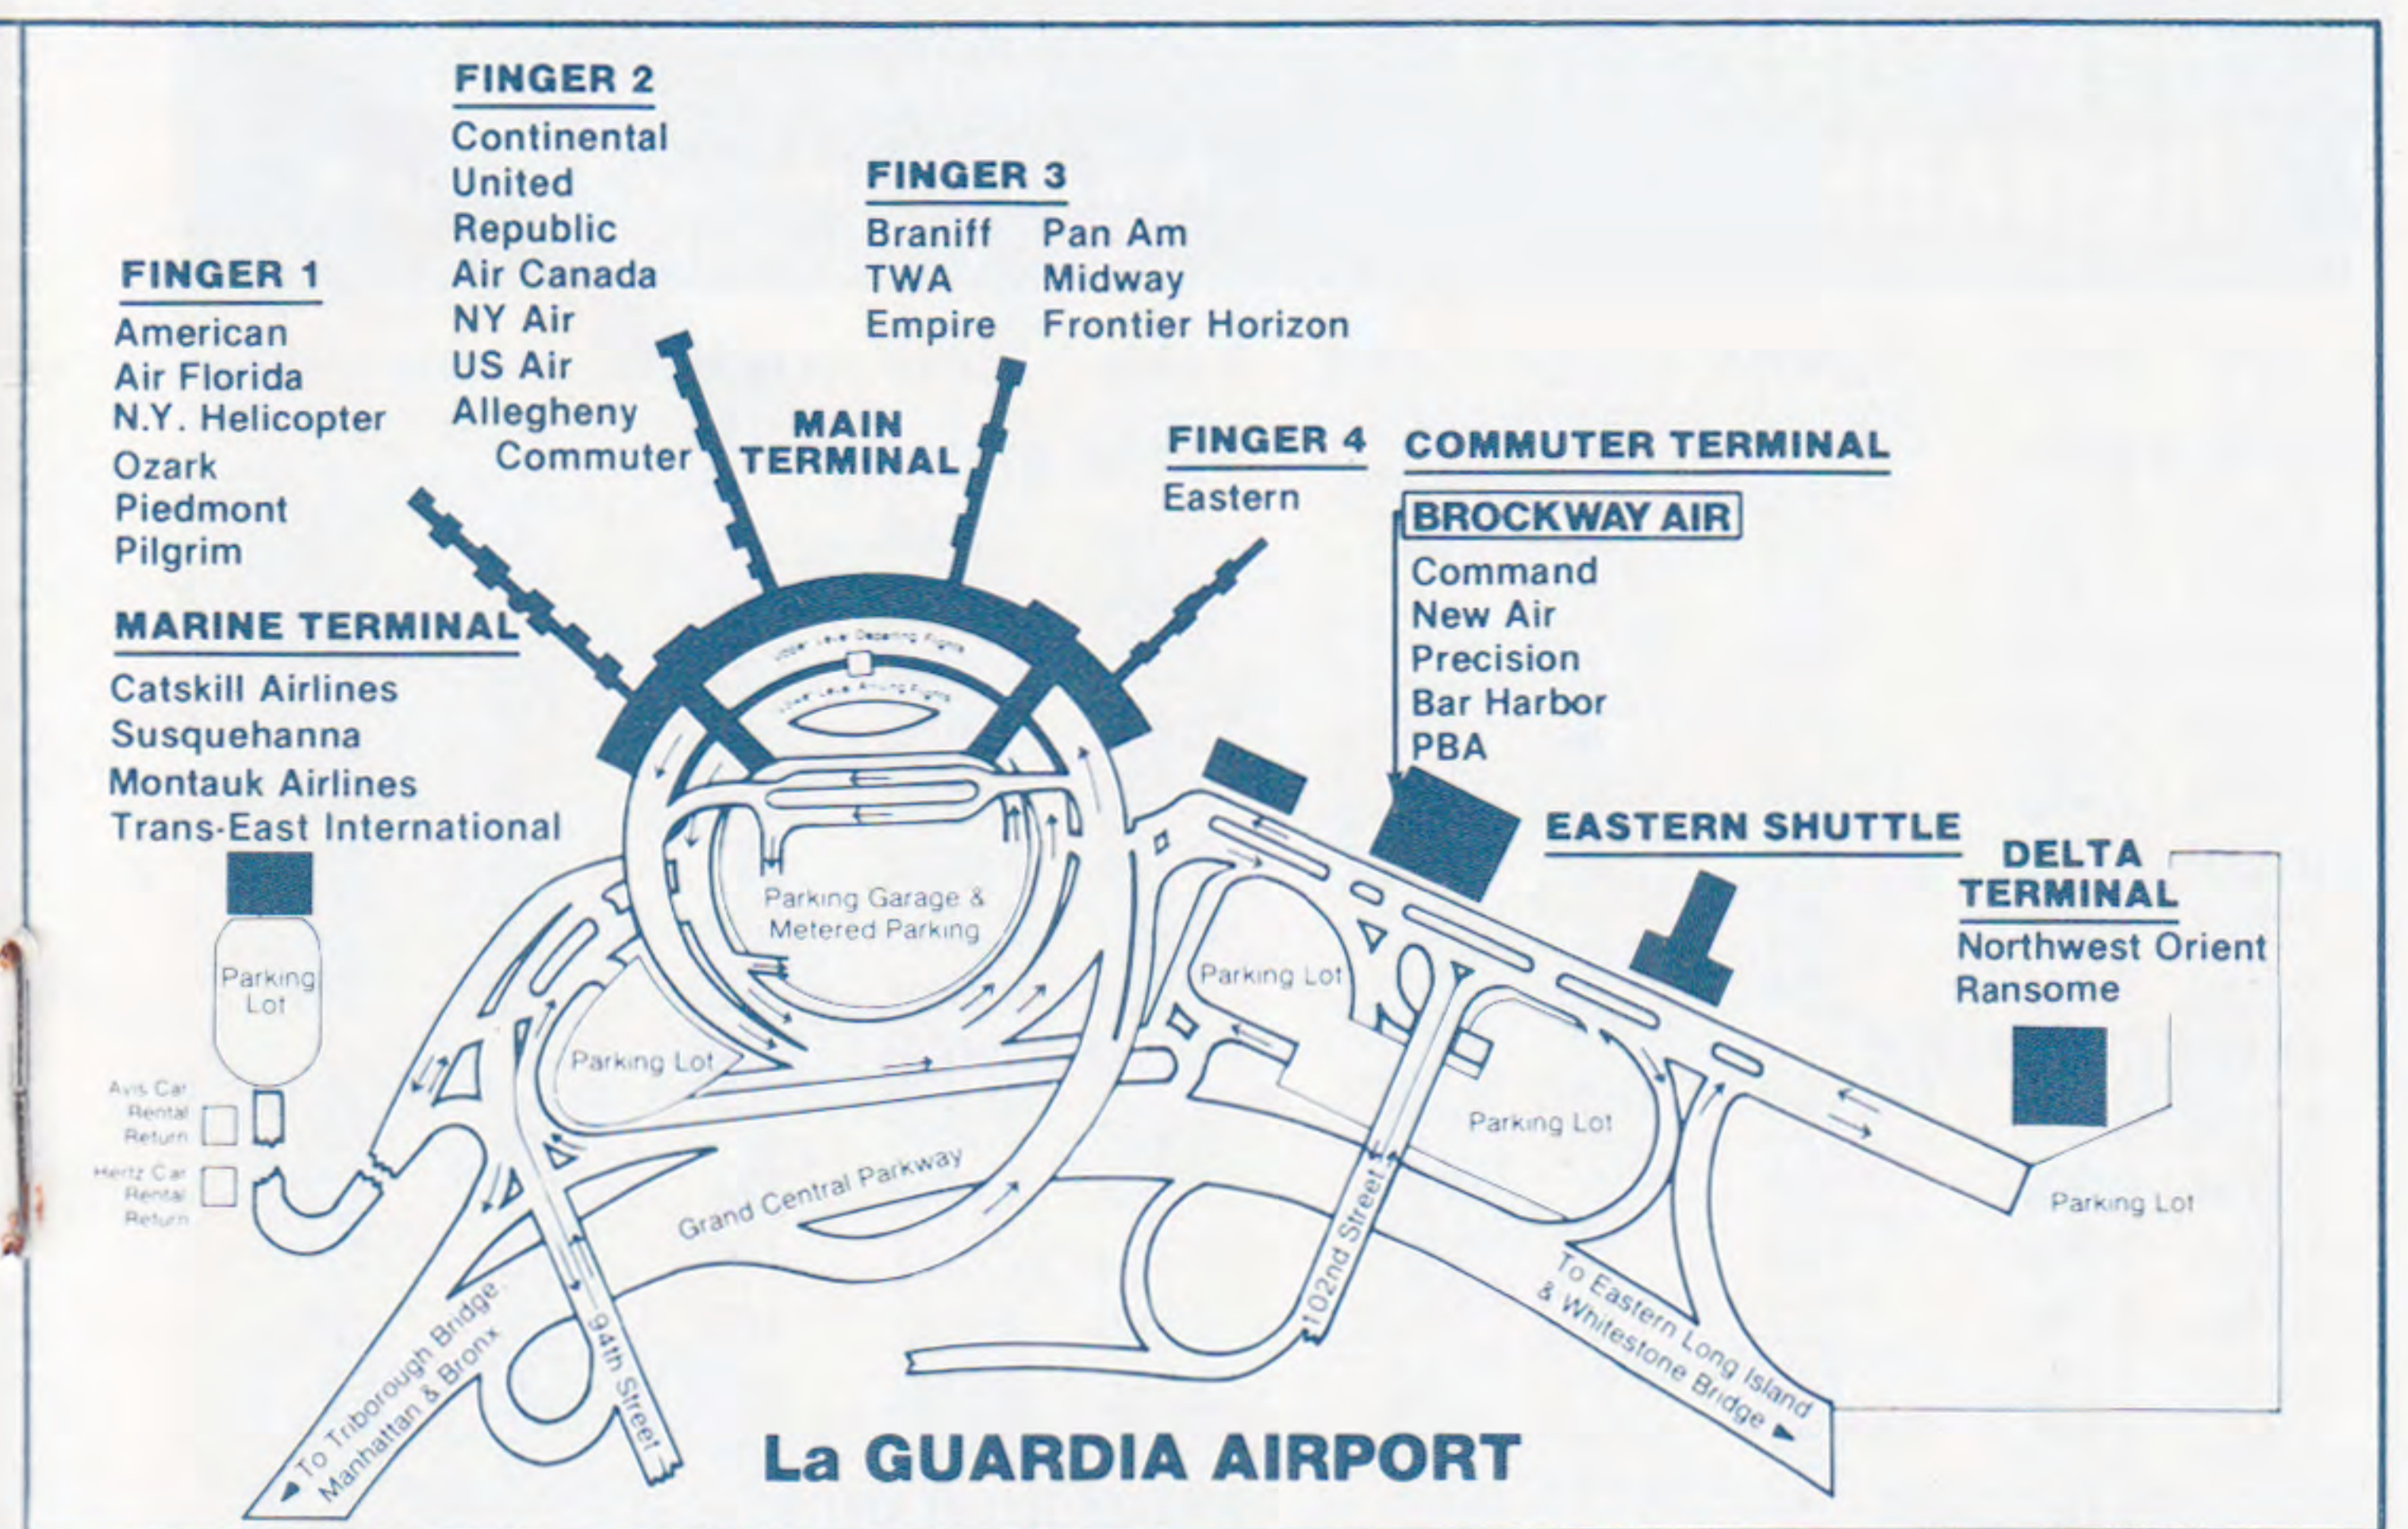

Where Brockway Air is Located

About Our New Timetable...

With this issue, Brockway Air is printing its first joint timetable containing listings for both Air North and Clinton Aero schedules and stations. Clinton Aero became Brockway Air May 1 and Air North officially changed its name September 1 to Brockway Air. At most stations Brockway Air has its own facilities for check-in and boarding. At several other stations, mostly at major hub airports, except Boston, Brockway Air shares facilities with other airlines, as shown in diagrams on this page and also noted below: