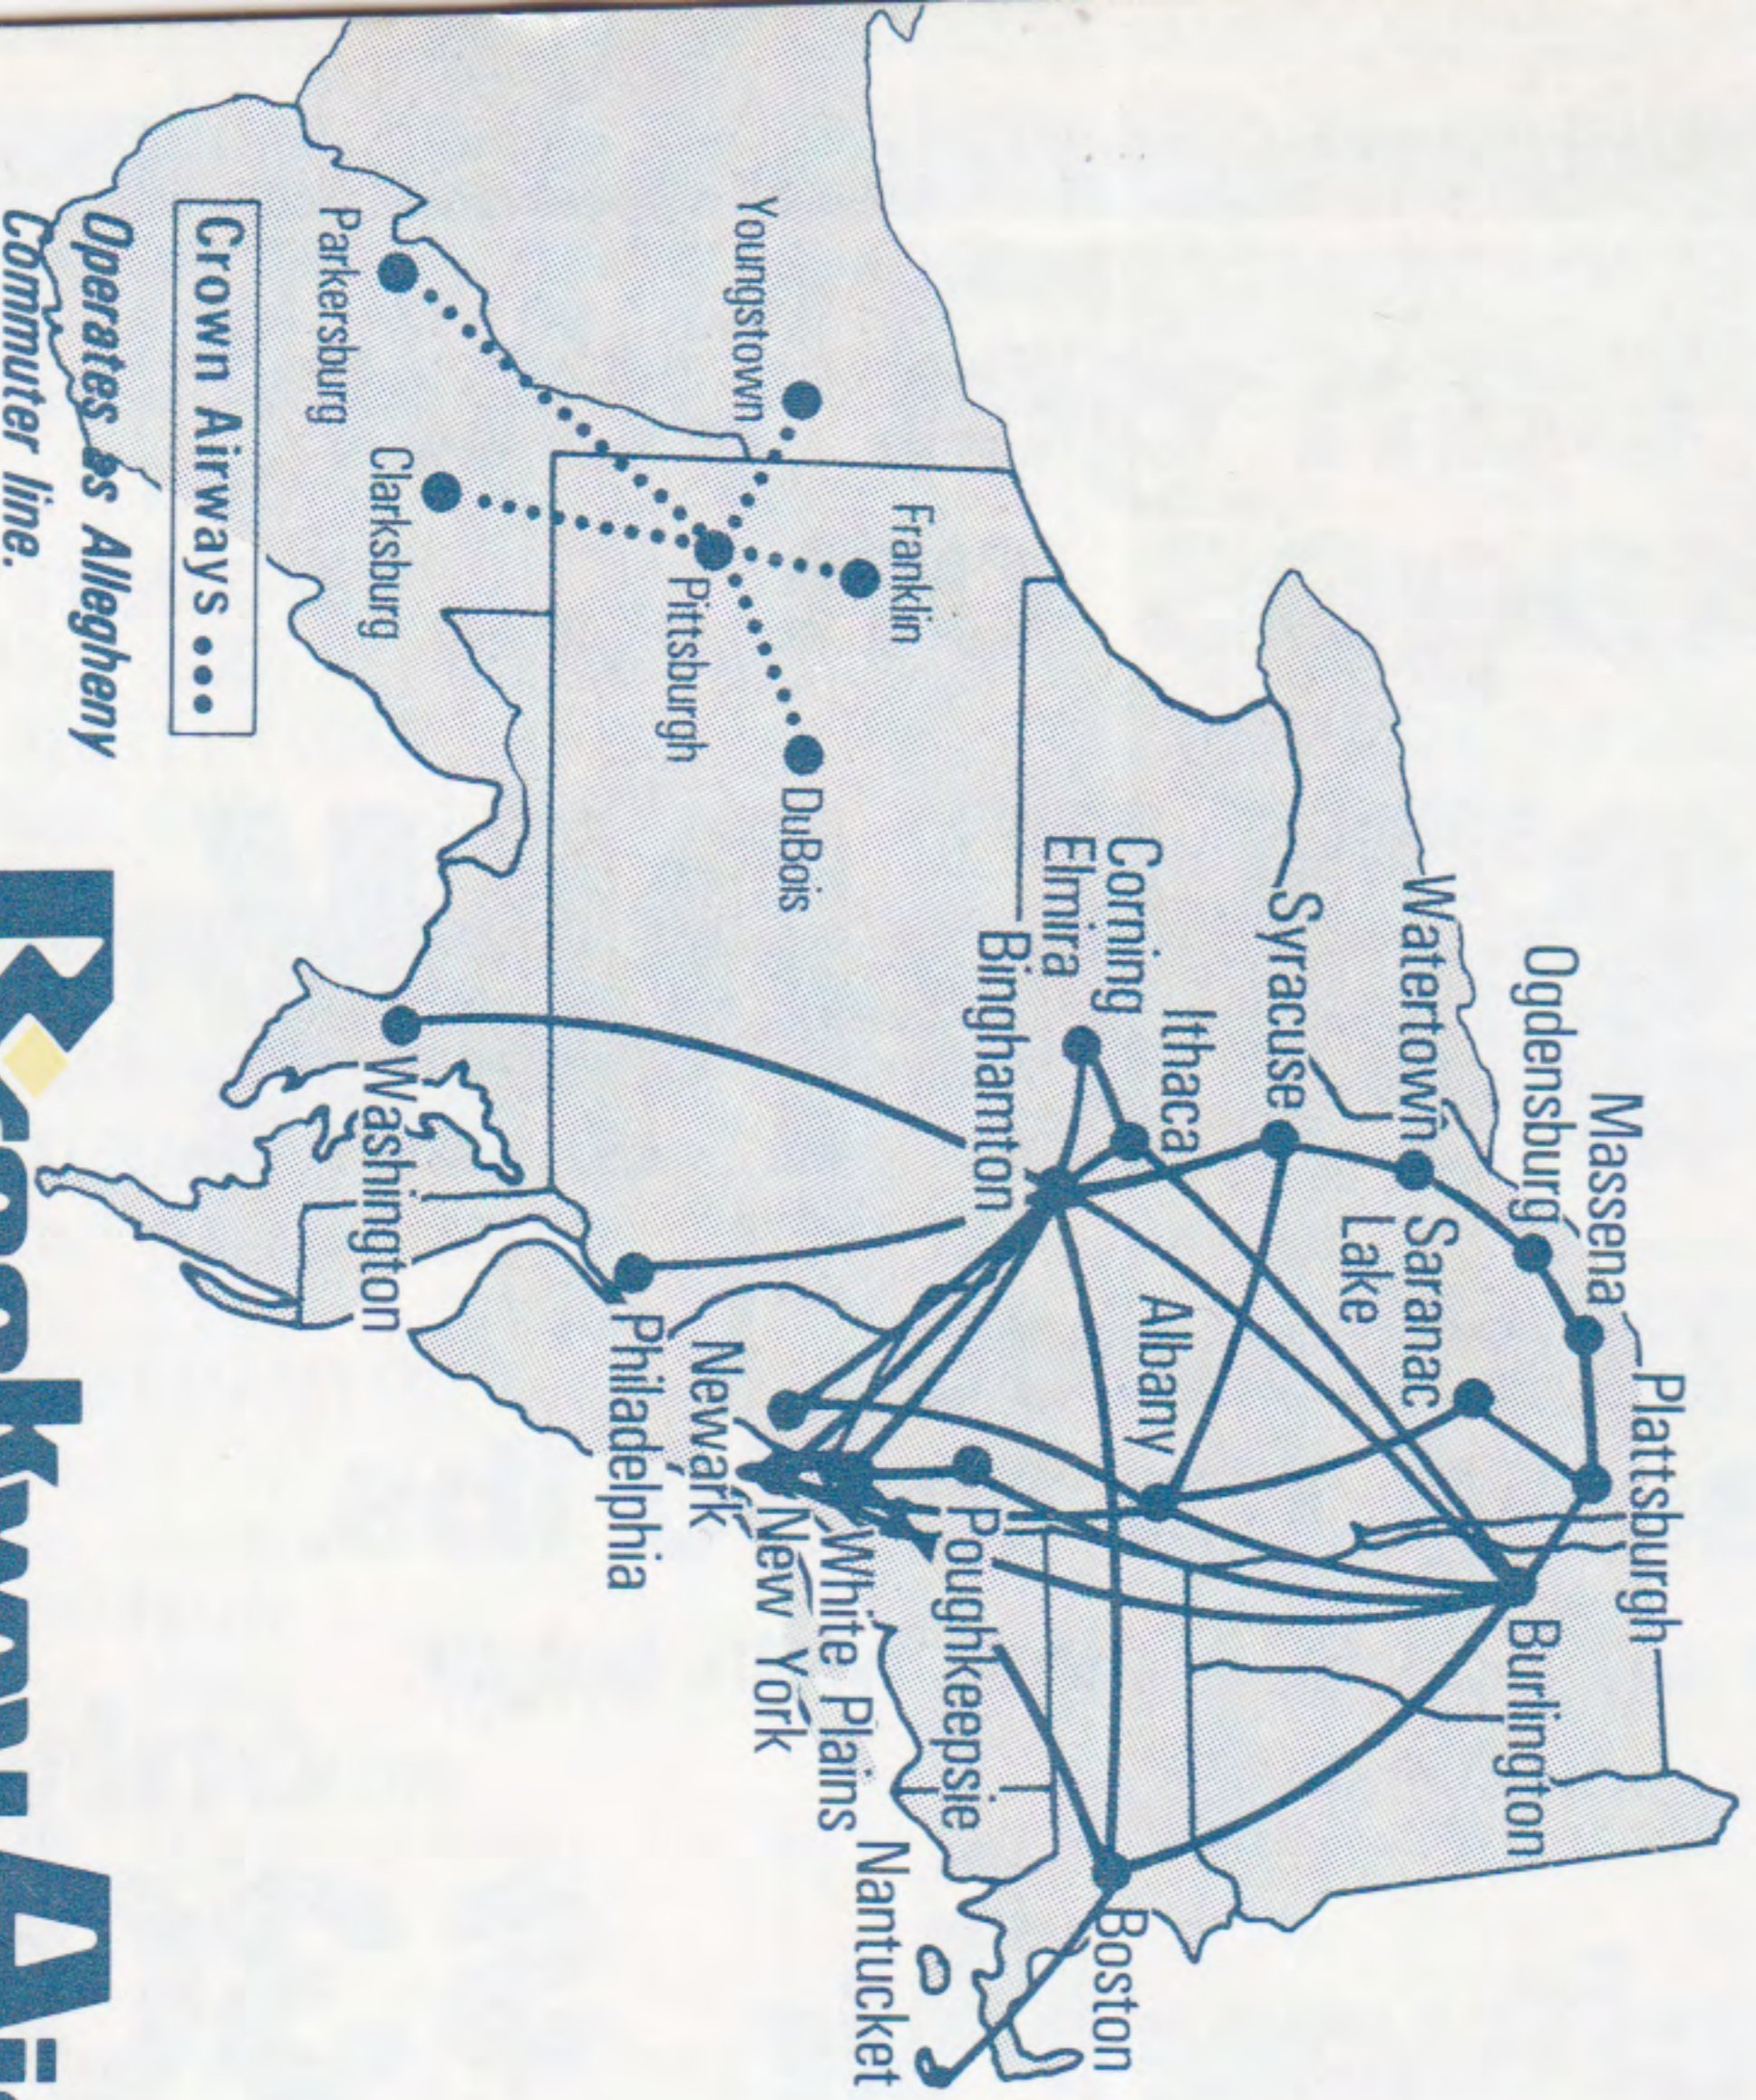

AIR NORTH and CLINTON AERO

Brockway Air
We're going places.

ADDRESS CORRECTION REQUESTED

BULK RATE
U.S. Postage
PAID
Permit No. 323
Burlington, VT
05401