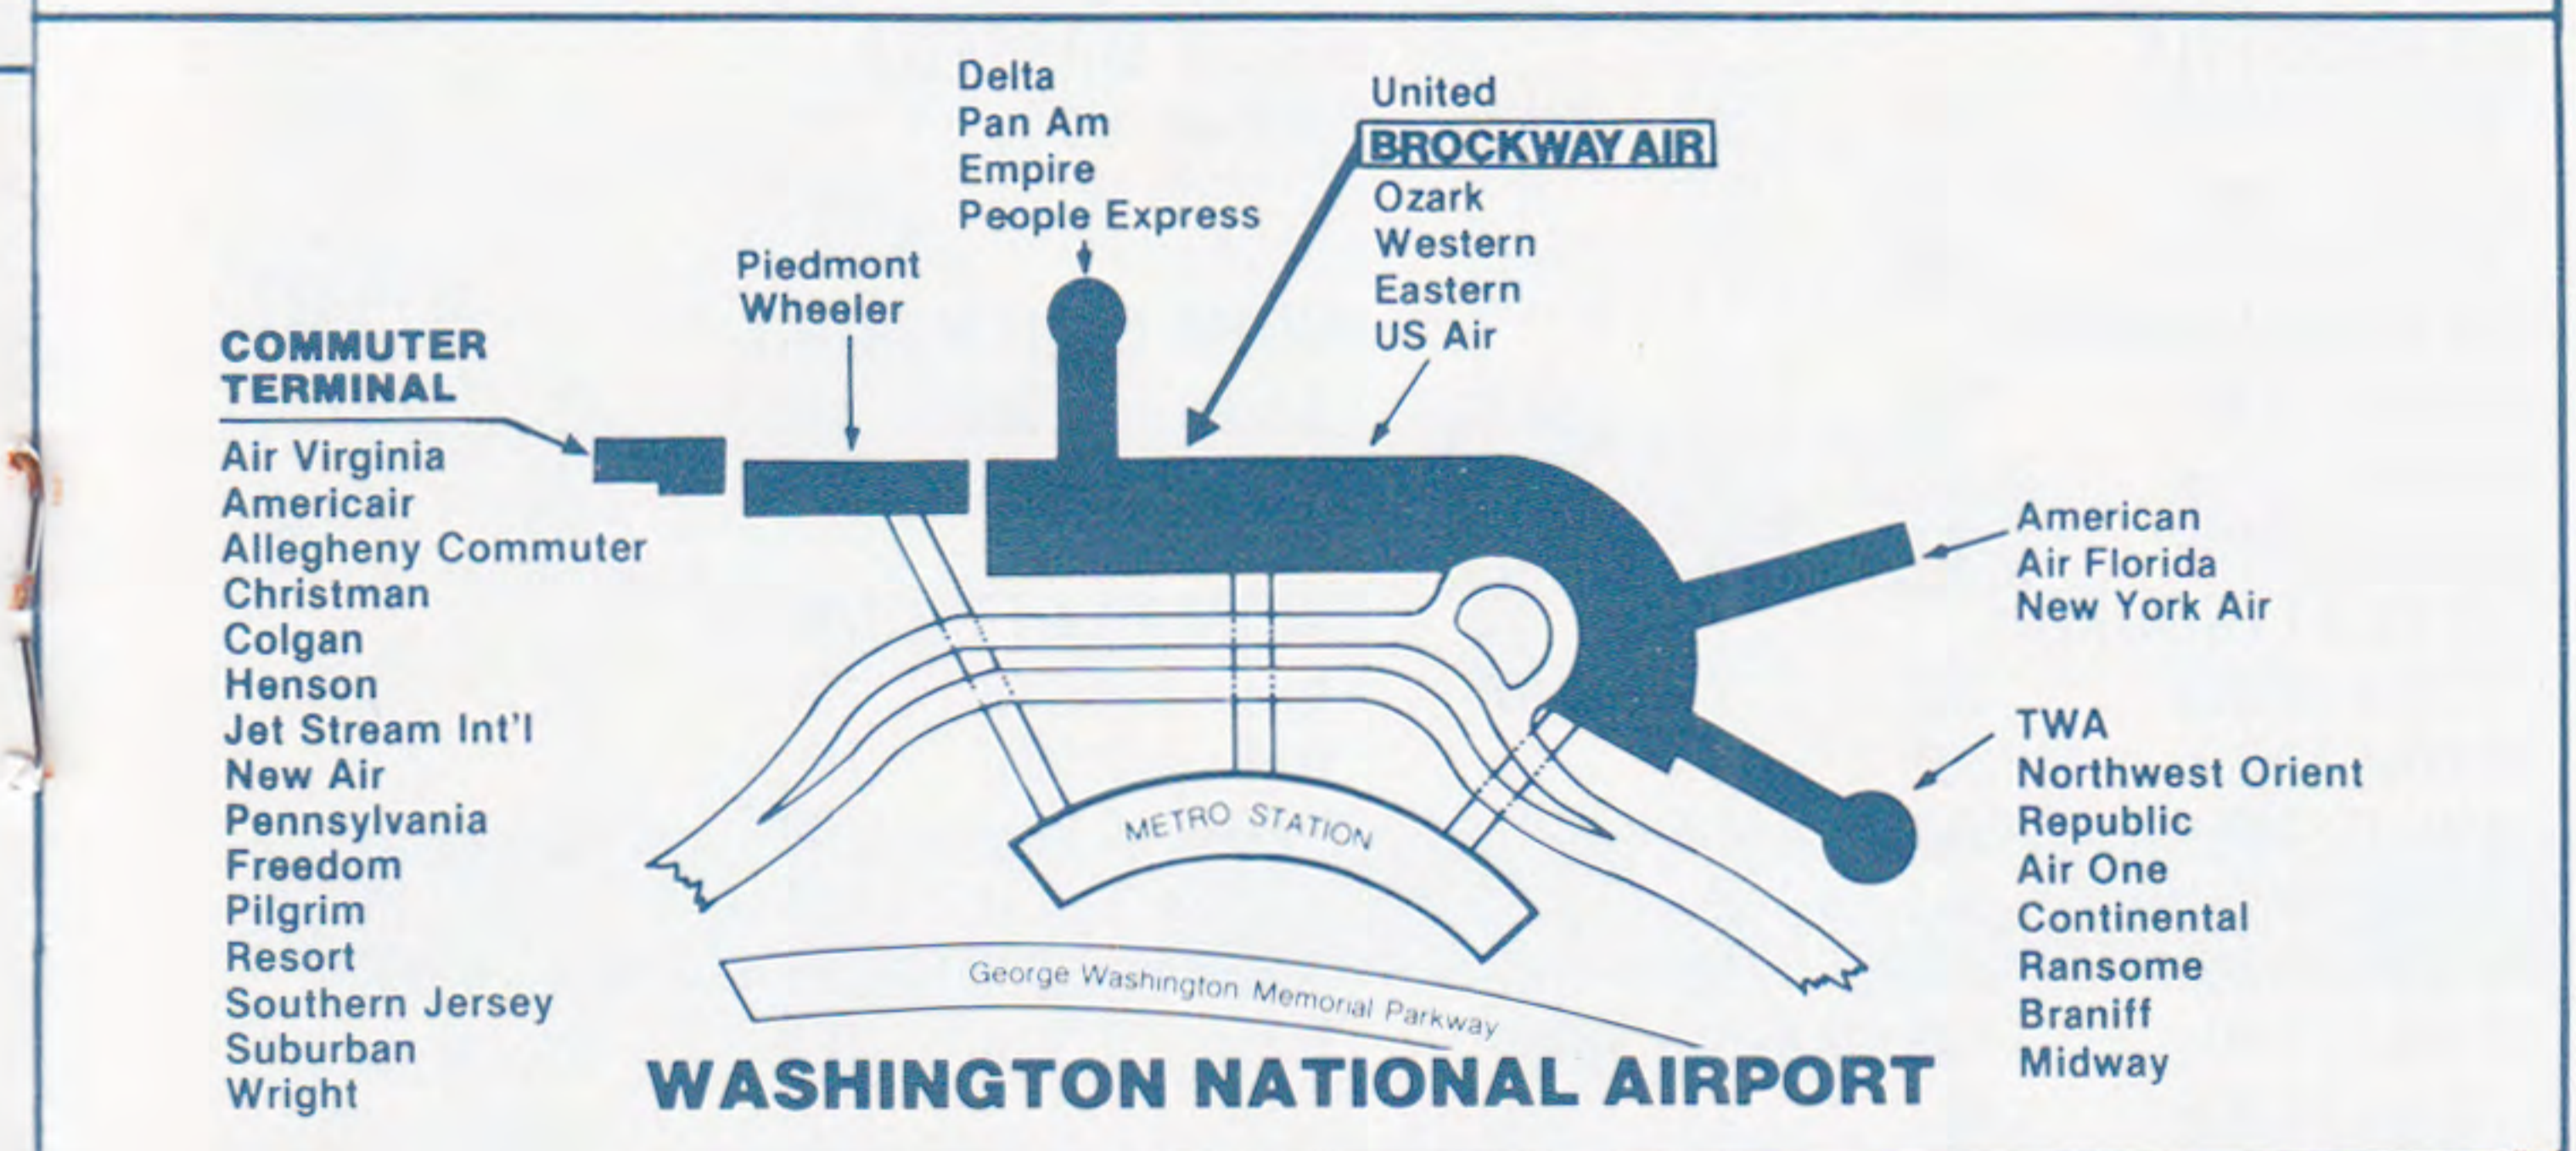

Where Brockway Air is Located

About Our New Timetable...

With this issue, Brockway Air is printing its first joint timetable containing listings for both Air North and Clinton Aero schedules and stations. Clinton Aero became Brockway Air May 1 and Air North officially changed its name September 1 to Brockway Air. At most stations Brockway Air has its own facilities for check-in and boarding. At several other stations, mostly at major hub airports, except Boston, Brockway Air shares facilities with other airlines, as shown in diagrams on this page and also noted below:

Check-In Counters

Albany	Brockway Air
Binghamton	Brockway Air
Boston (Logan) Terminal D	Brockway Air
Burlington	Brockway Air
Elmira/Corning	Brockway Air
Ithaca	Brockway Air
Massena	Brockway Air
New York (La Guardia) Commuter Terminal	Brockway Air
Newark Terminal B	American Airlines
Ogdensburg	Brockway Air
Philadelphia Terminal D	Wings Airways
Plattsburgh	Brockway Air
Poughkeepsie	Air Vectors
Saranac Lake/Lake Placid/Tupper Lake	Brockway Air
Syracuse	US Air
Washington (National) Main Terminal	United Airlines
Watertown	Brockway Air
White Plains	Air Florida