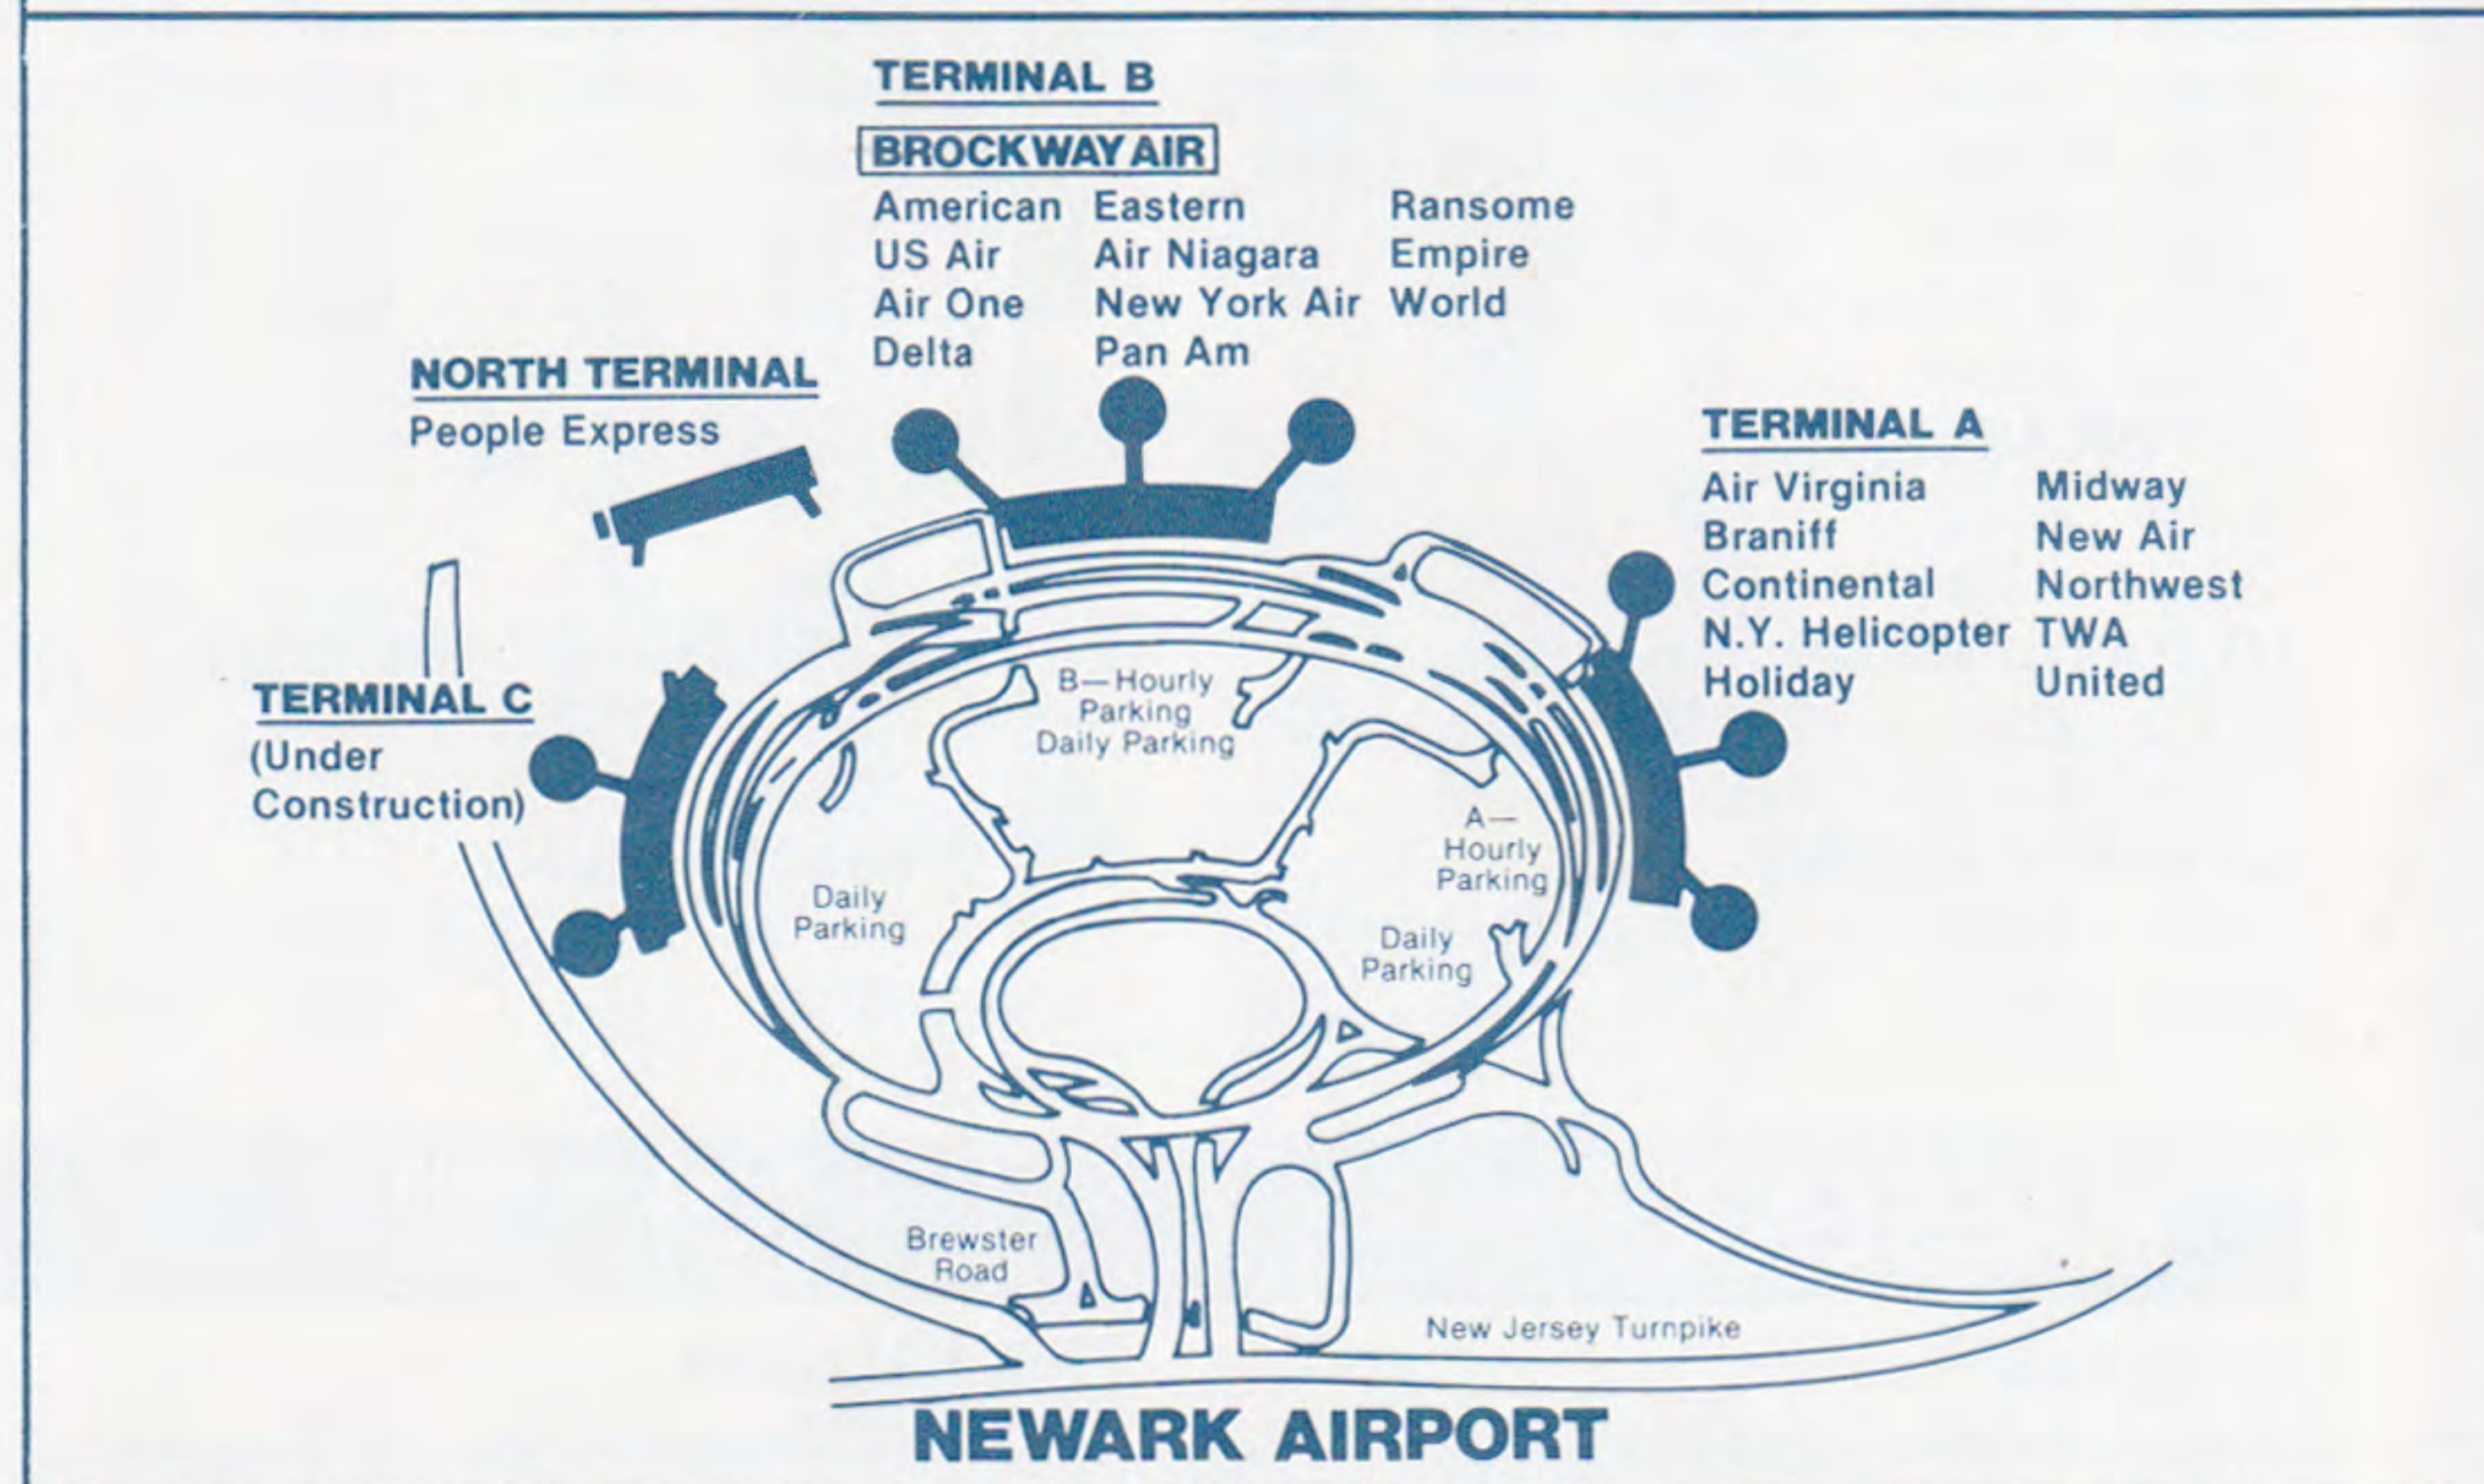

Where Brockway Air is Located

About Our New Timetable...

With this issue, Brockway Air is printing its first joint timetable containing listings for both Air North and Clinton Aero schedules and stations. Clinton Aero became Brockway Air May 1 and Air North officially changed its name September 1 to Brockway Air. At most stations Brockway Air has its own facilities for check-in and boarding. At several other stations, mostly at major hub airports, except Boston, Brockway Air shares facilities with other airlines, as shown in diagrams on this page and also noted below: