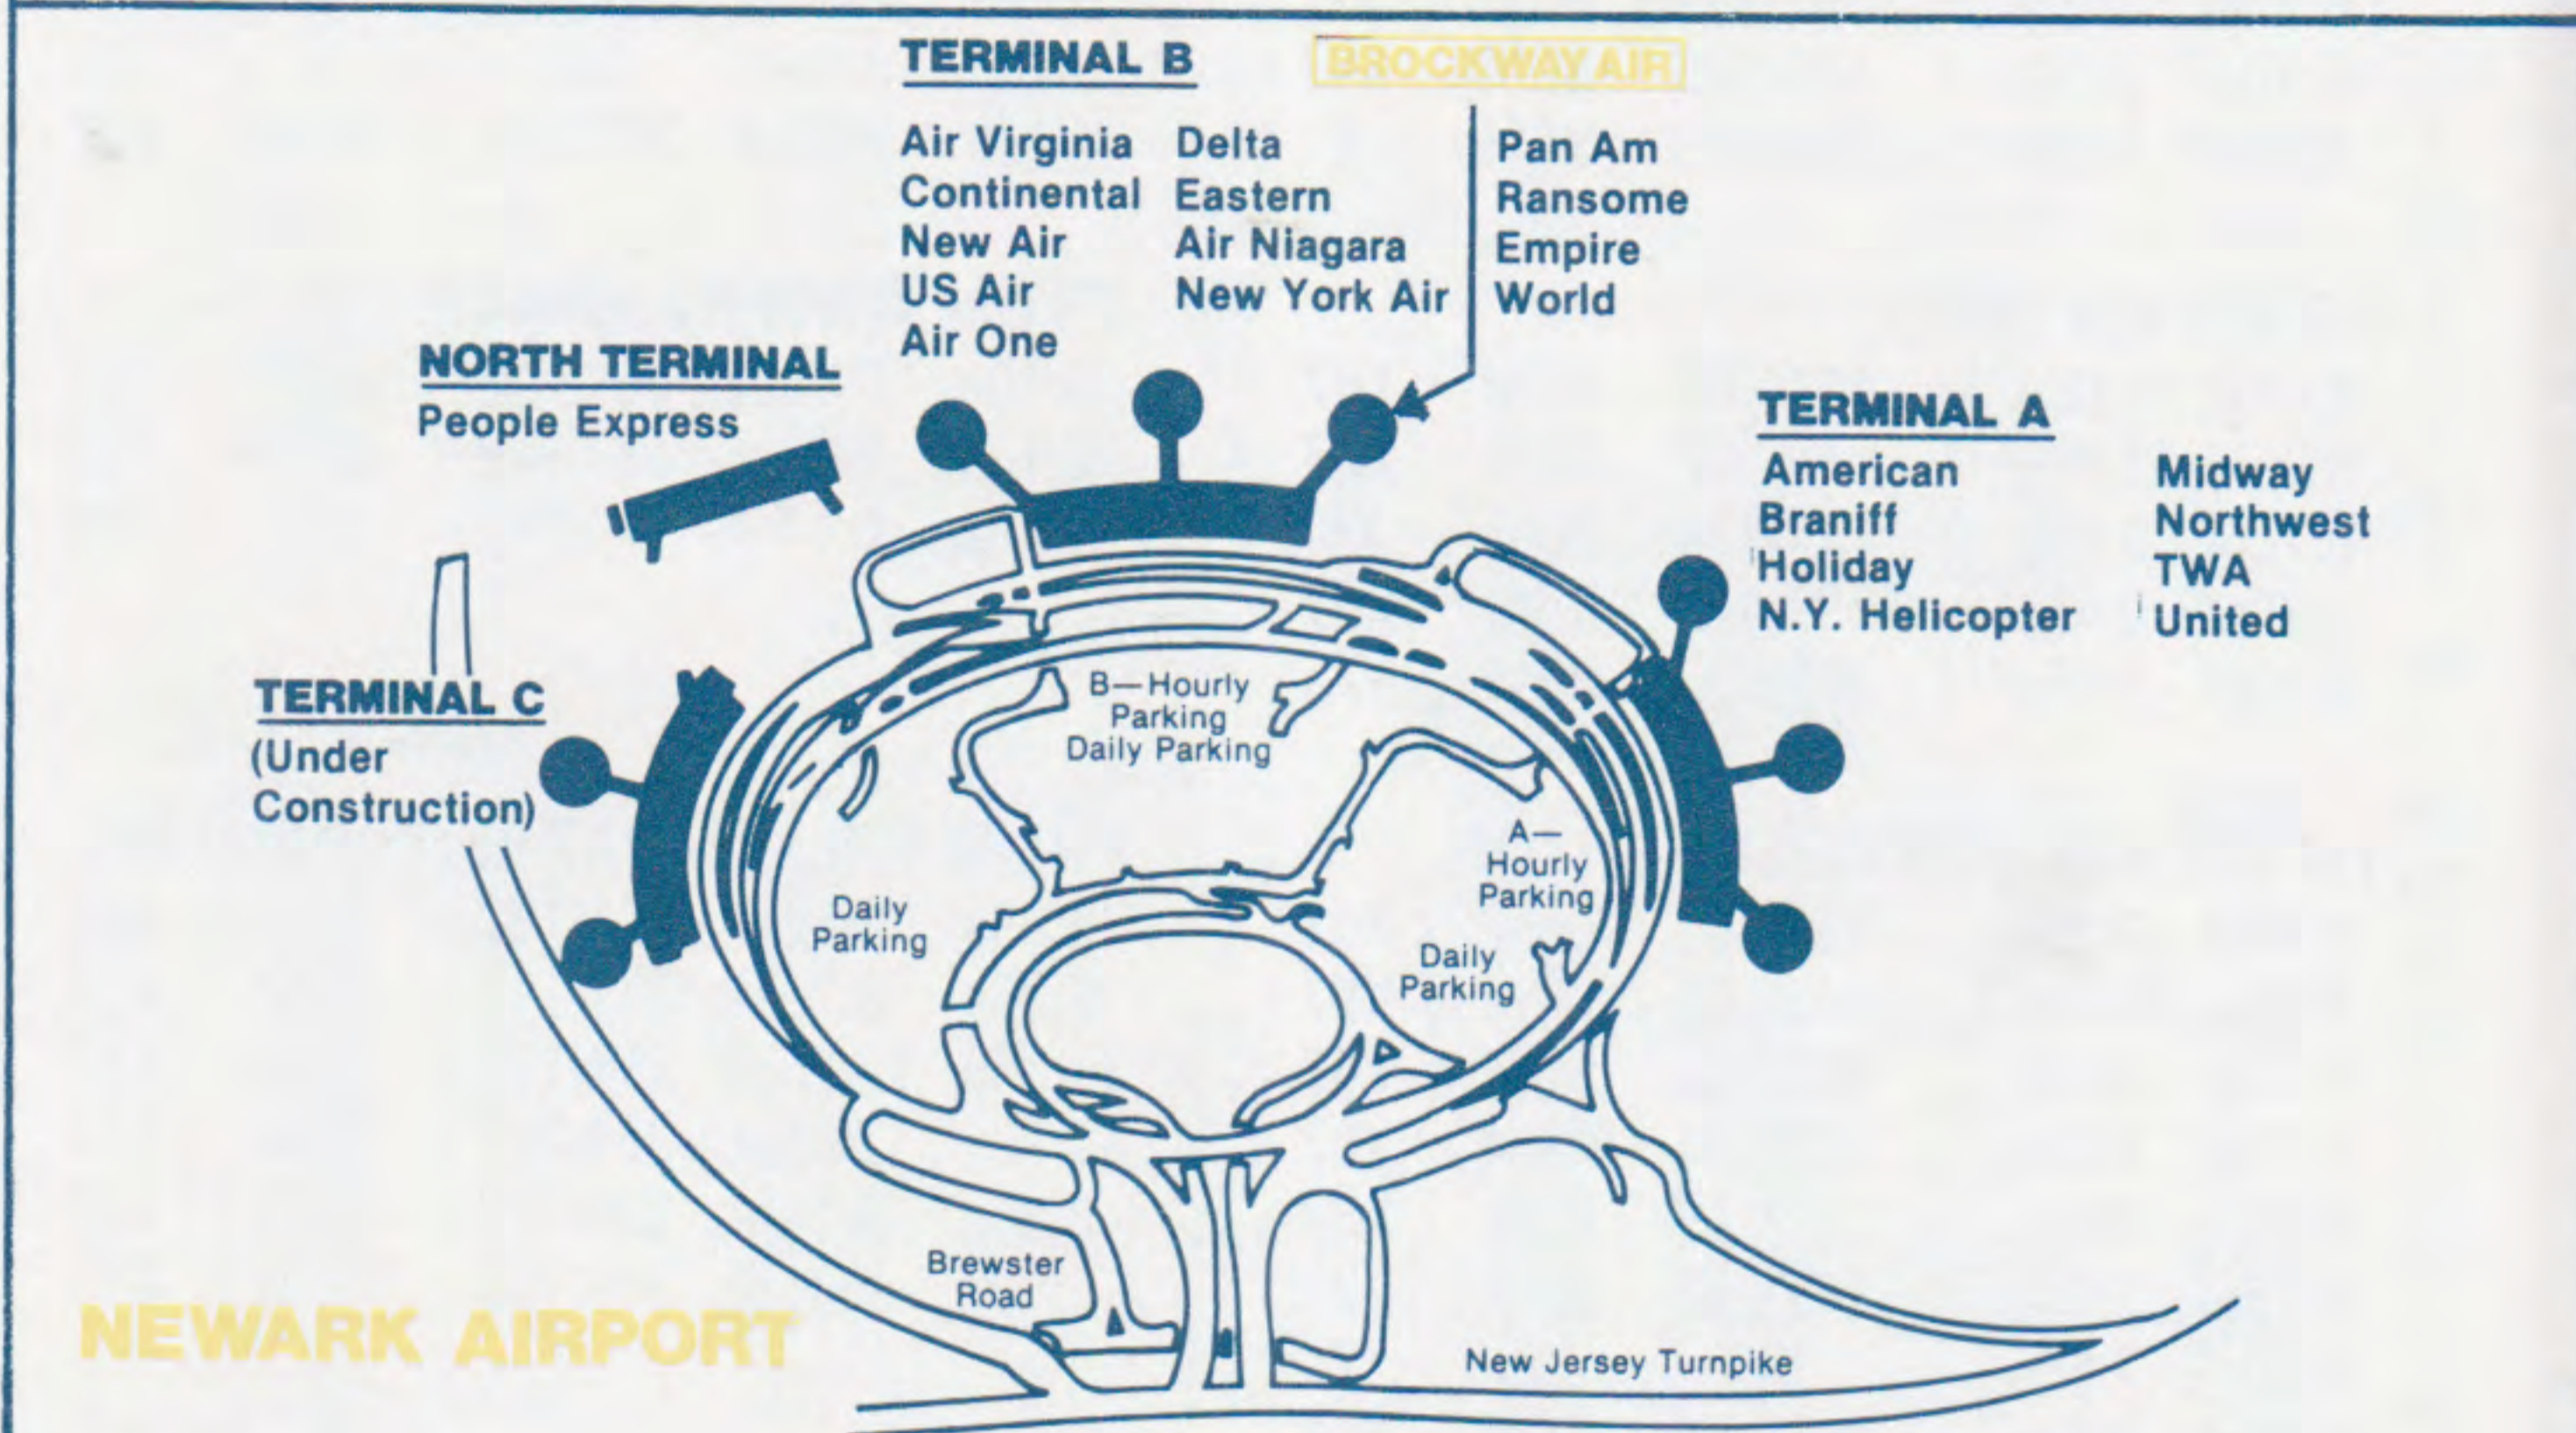

Where Brockway Air is Located