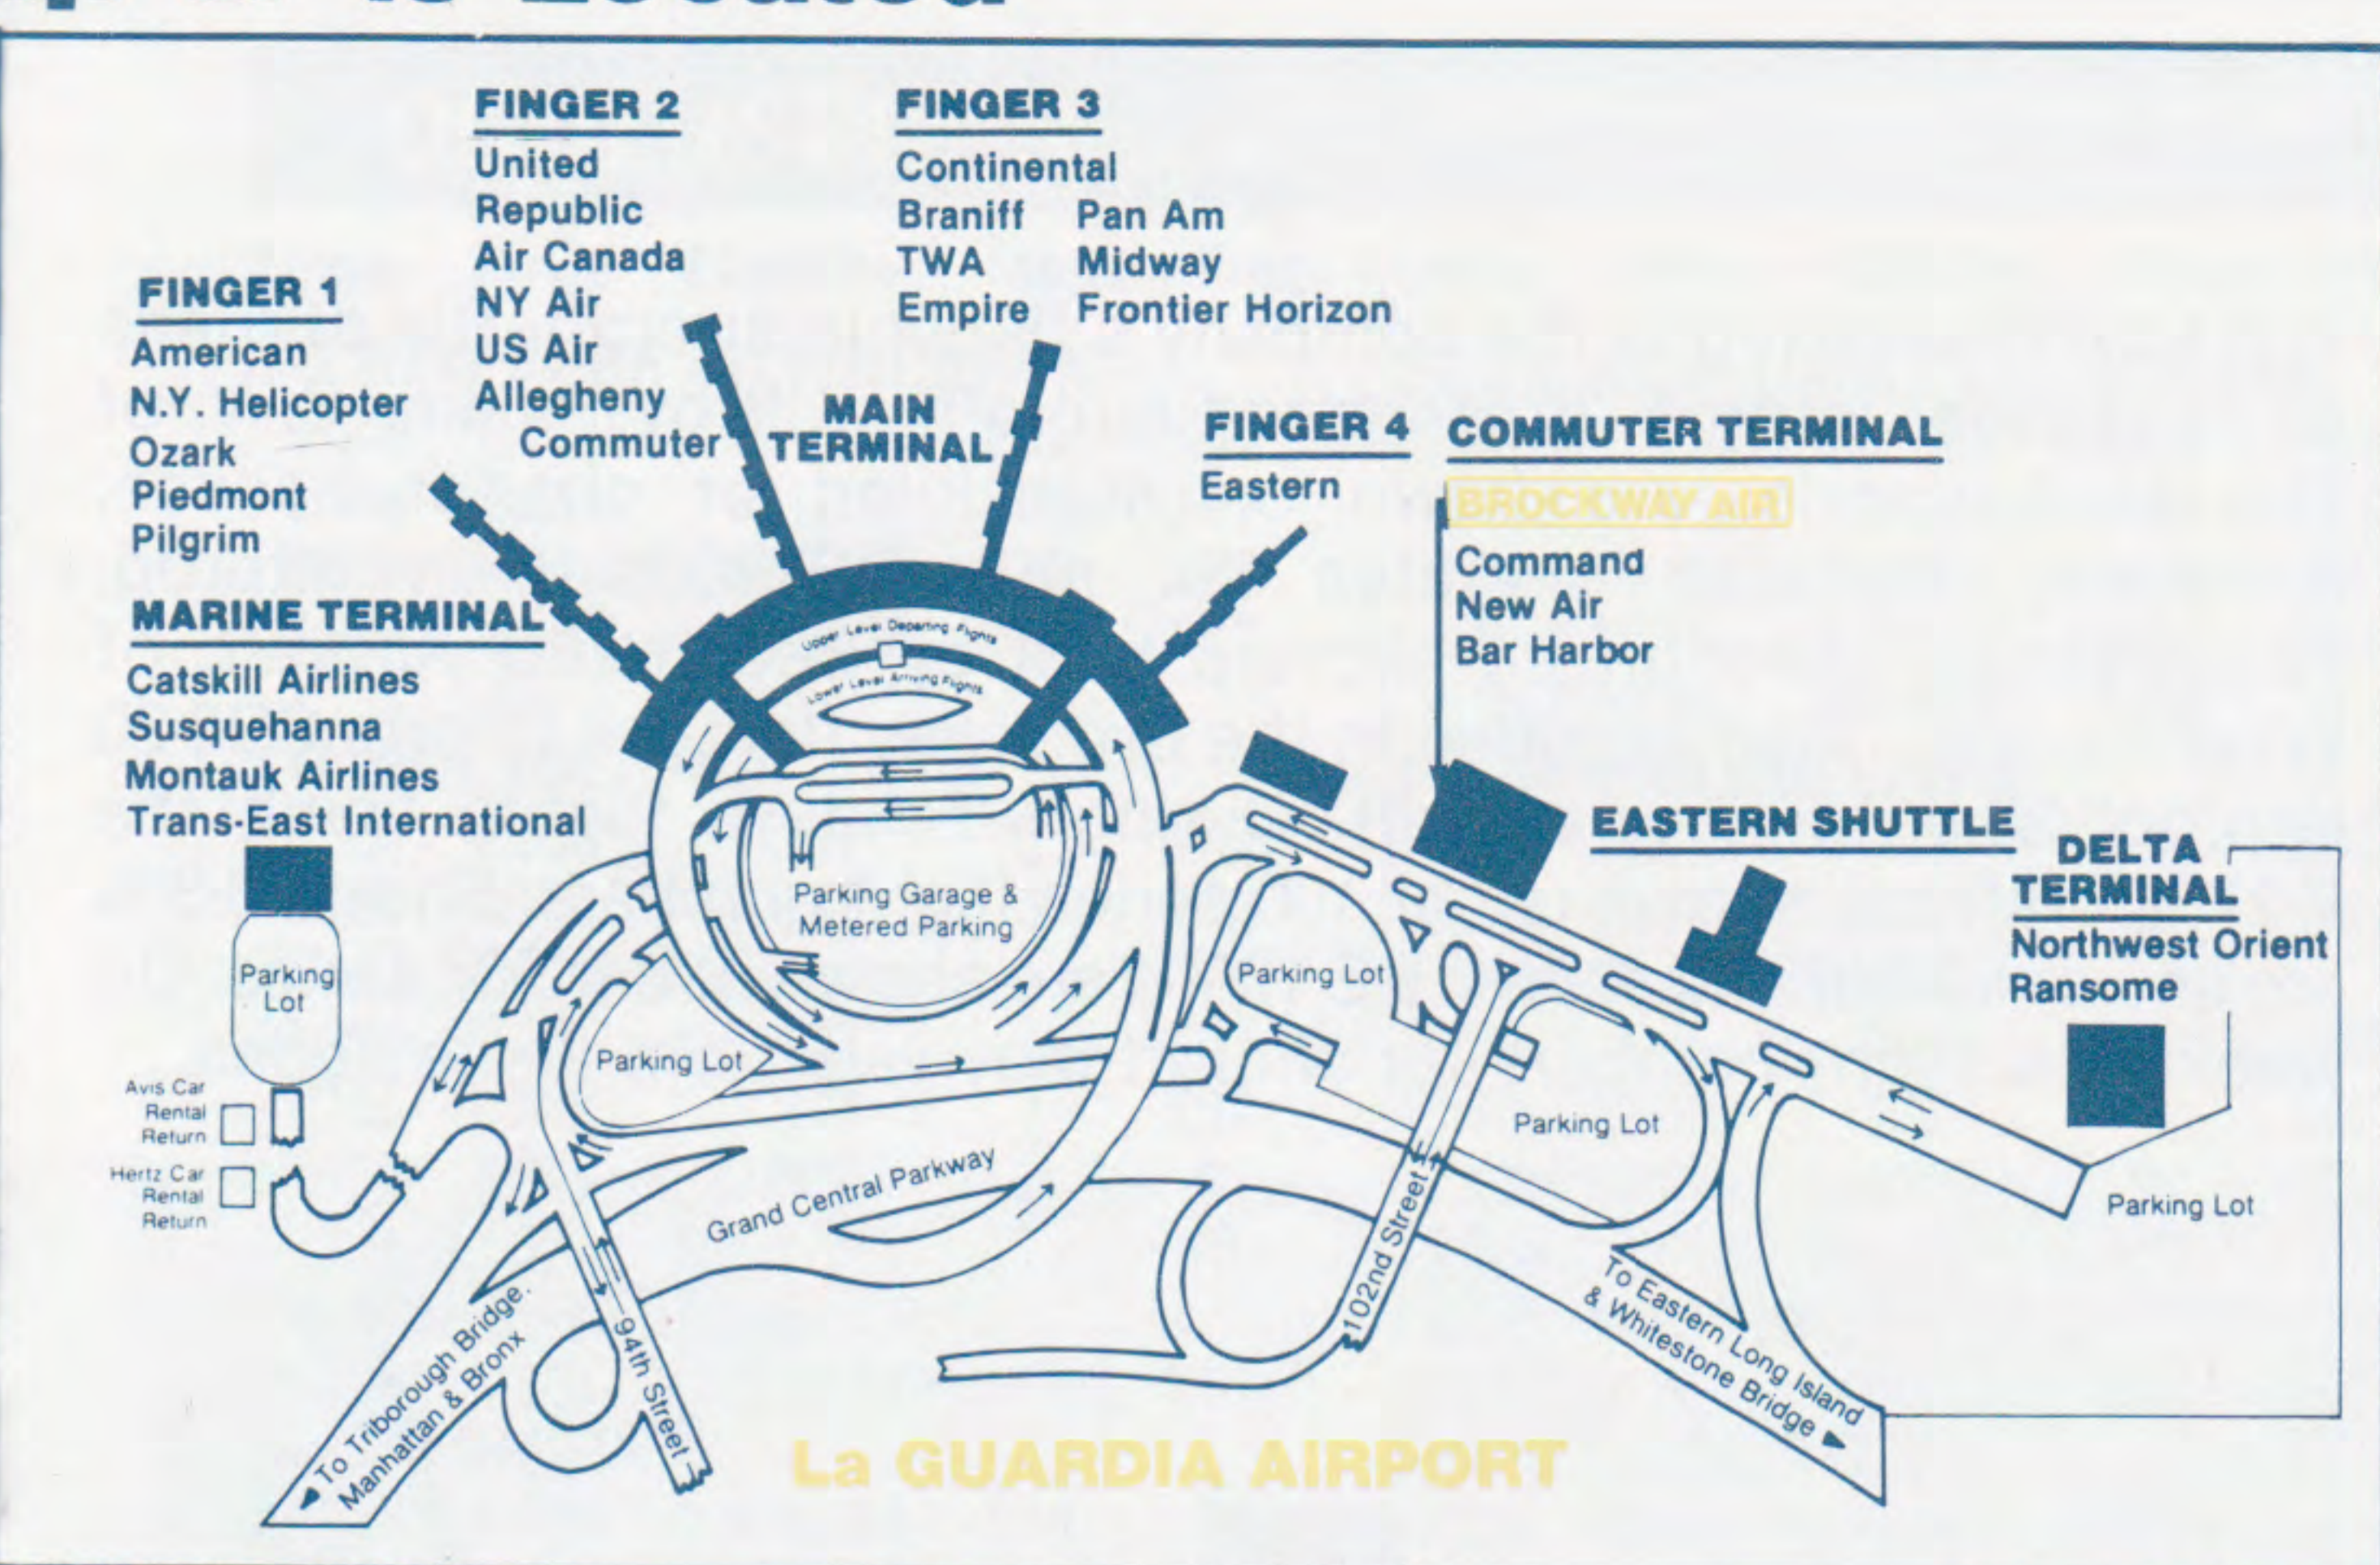

Where Brockway Air is Located