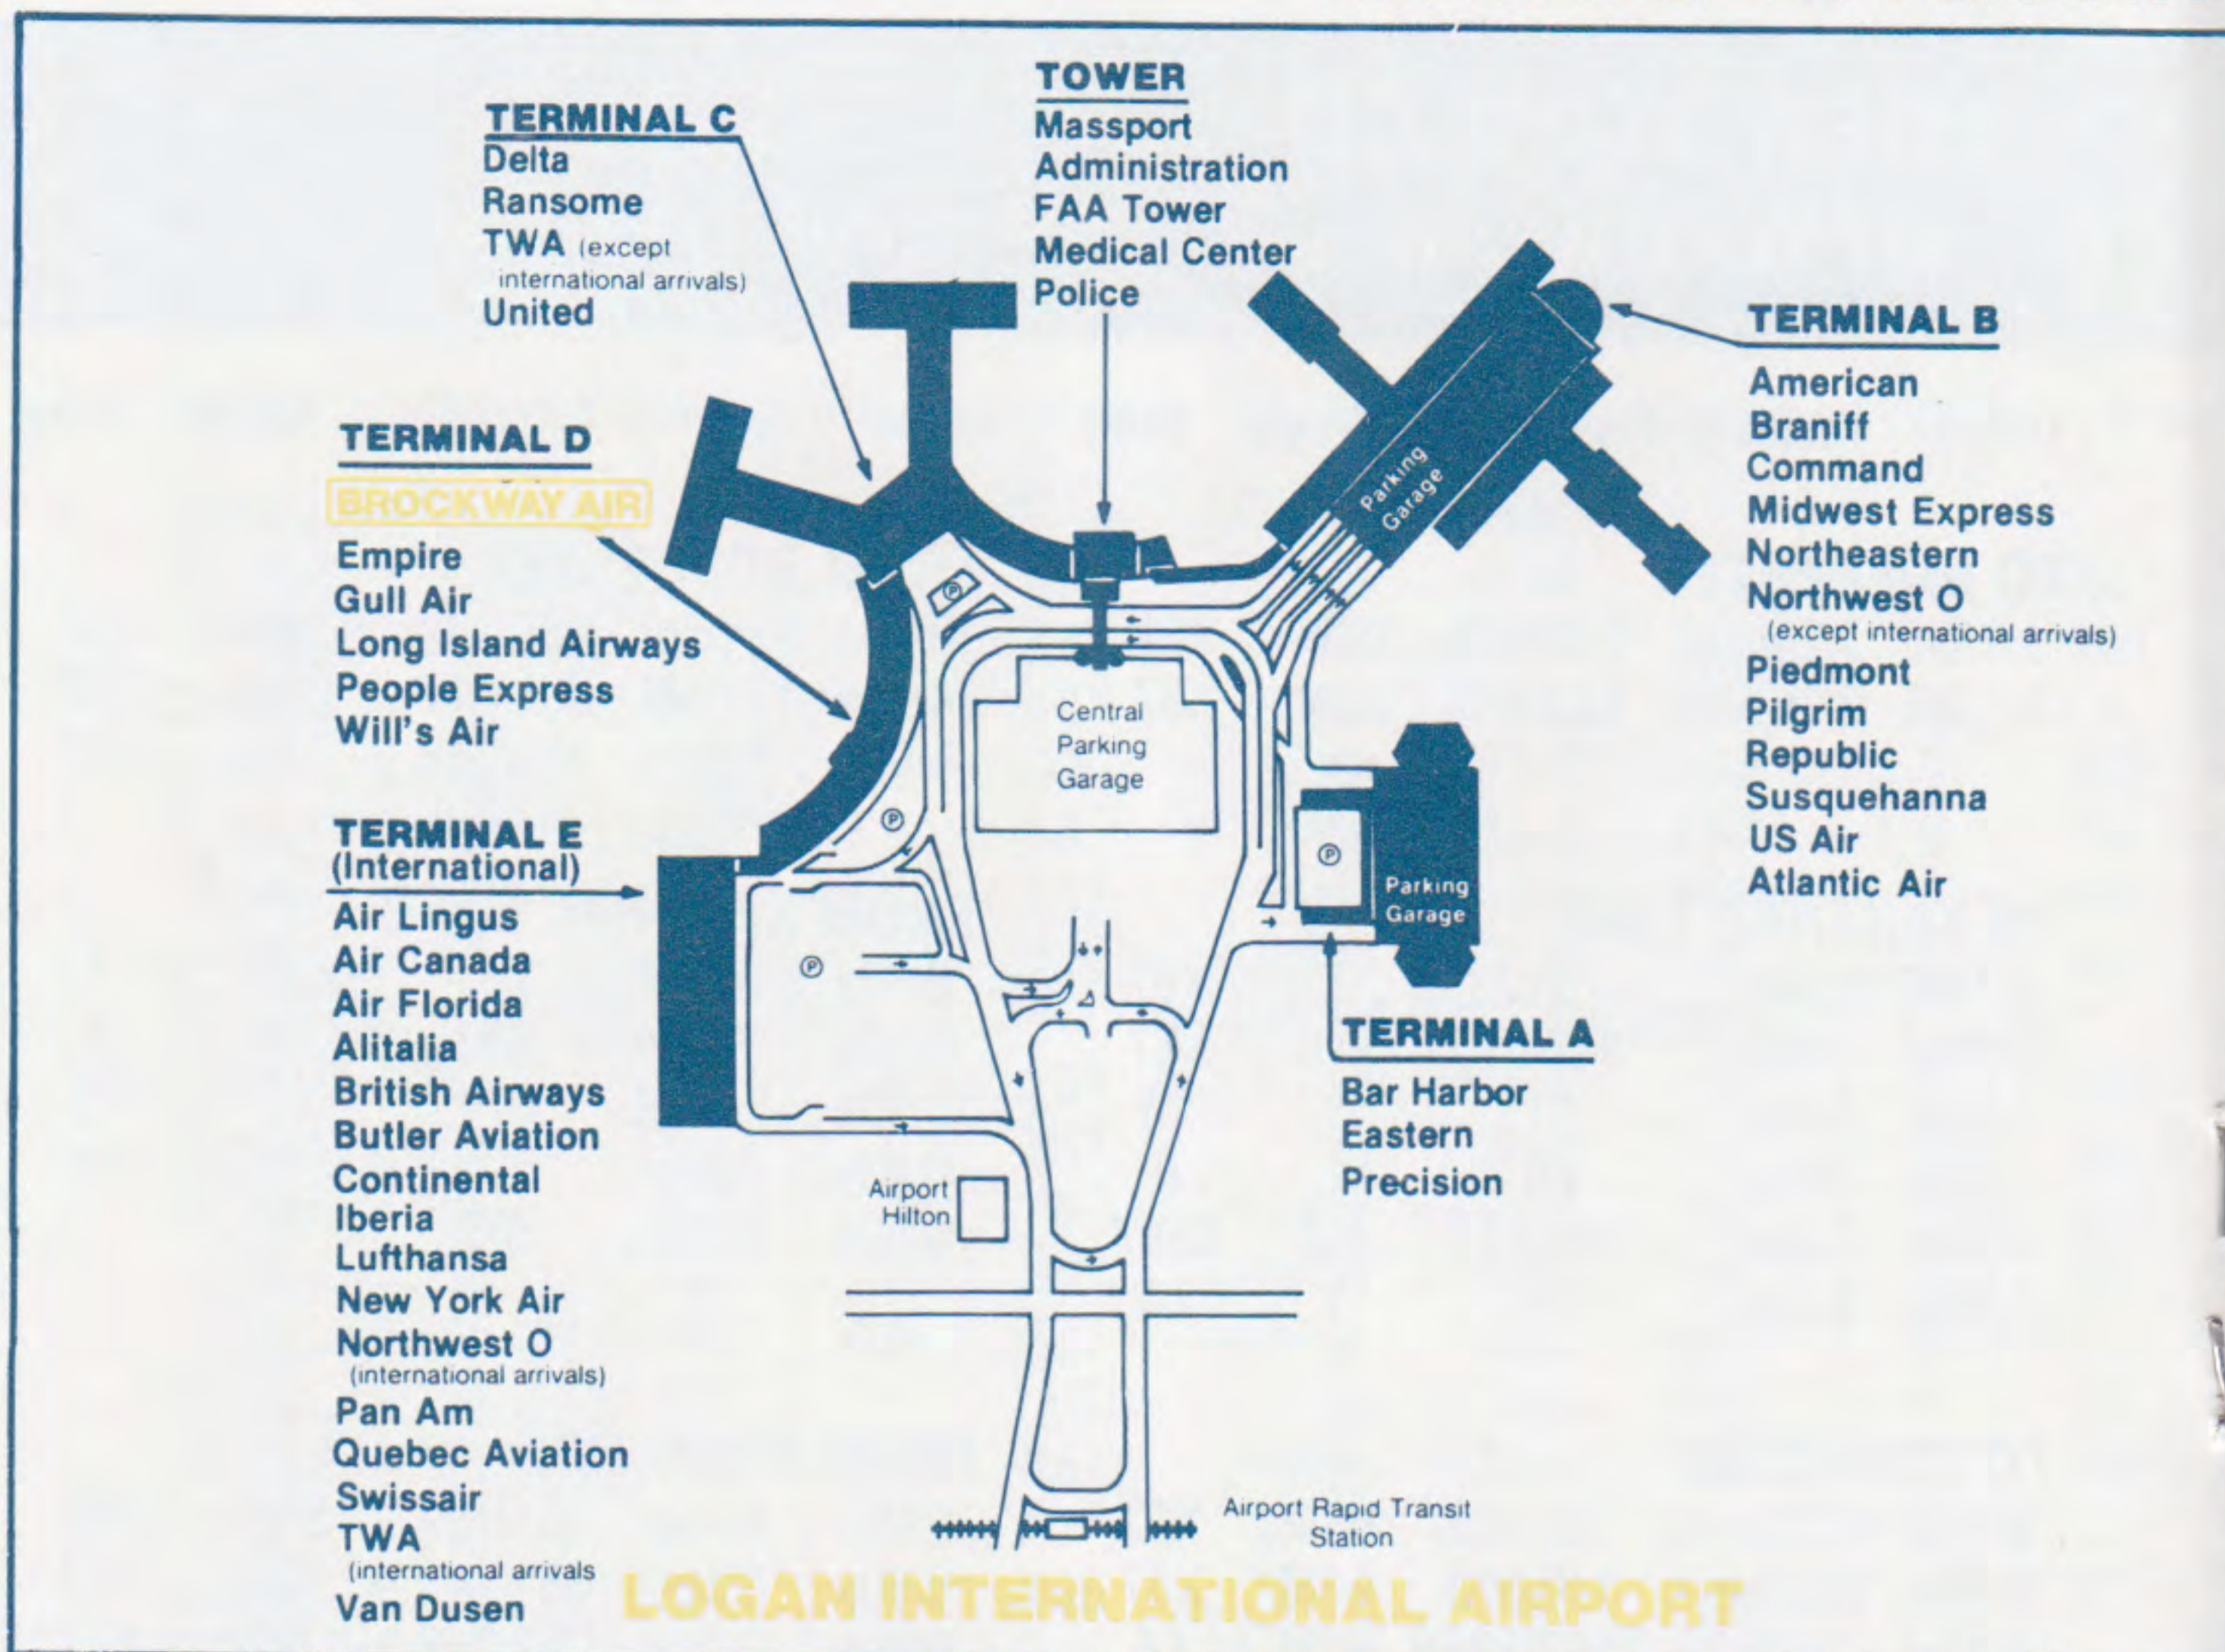

Where Brockway Air is Located