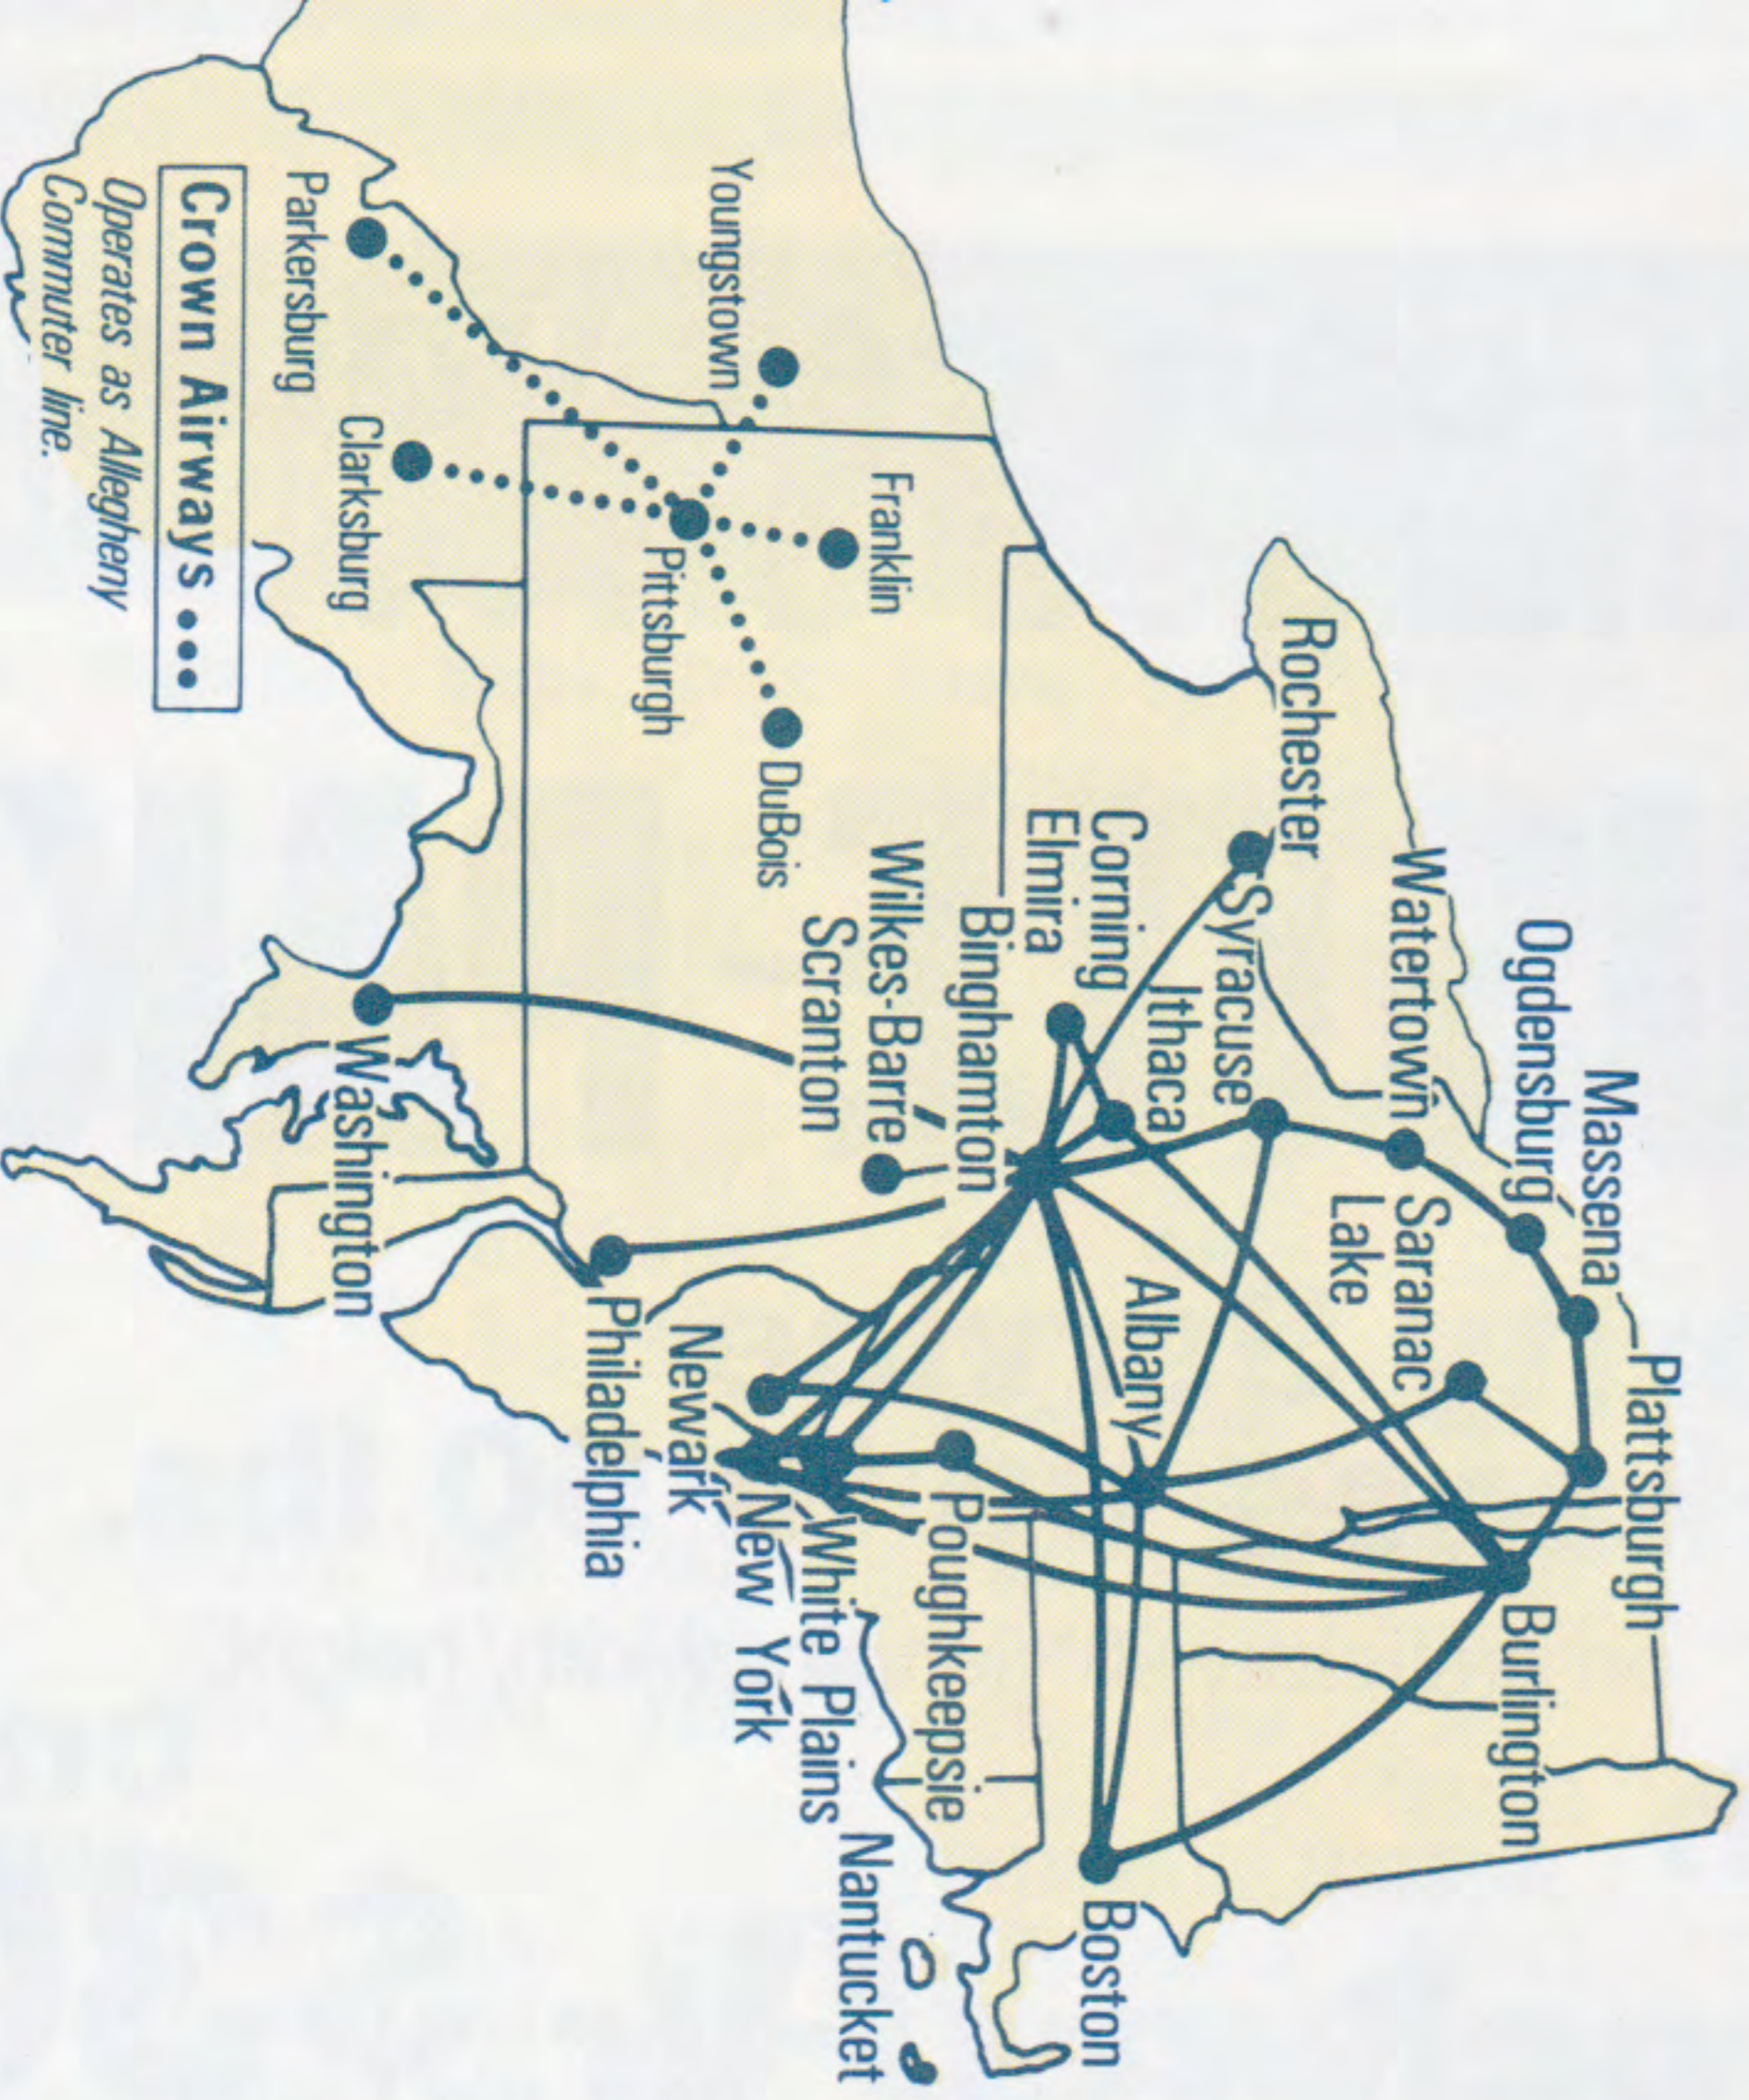

Brockway Air
We're going places.

ADDRESS CORRECTION REQUESTED