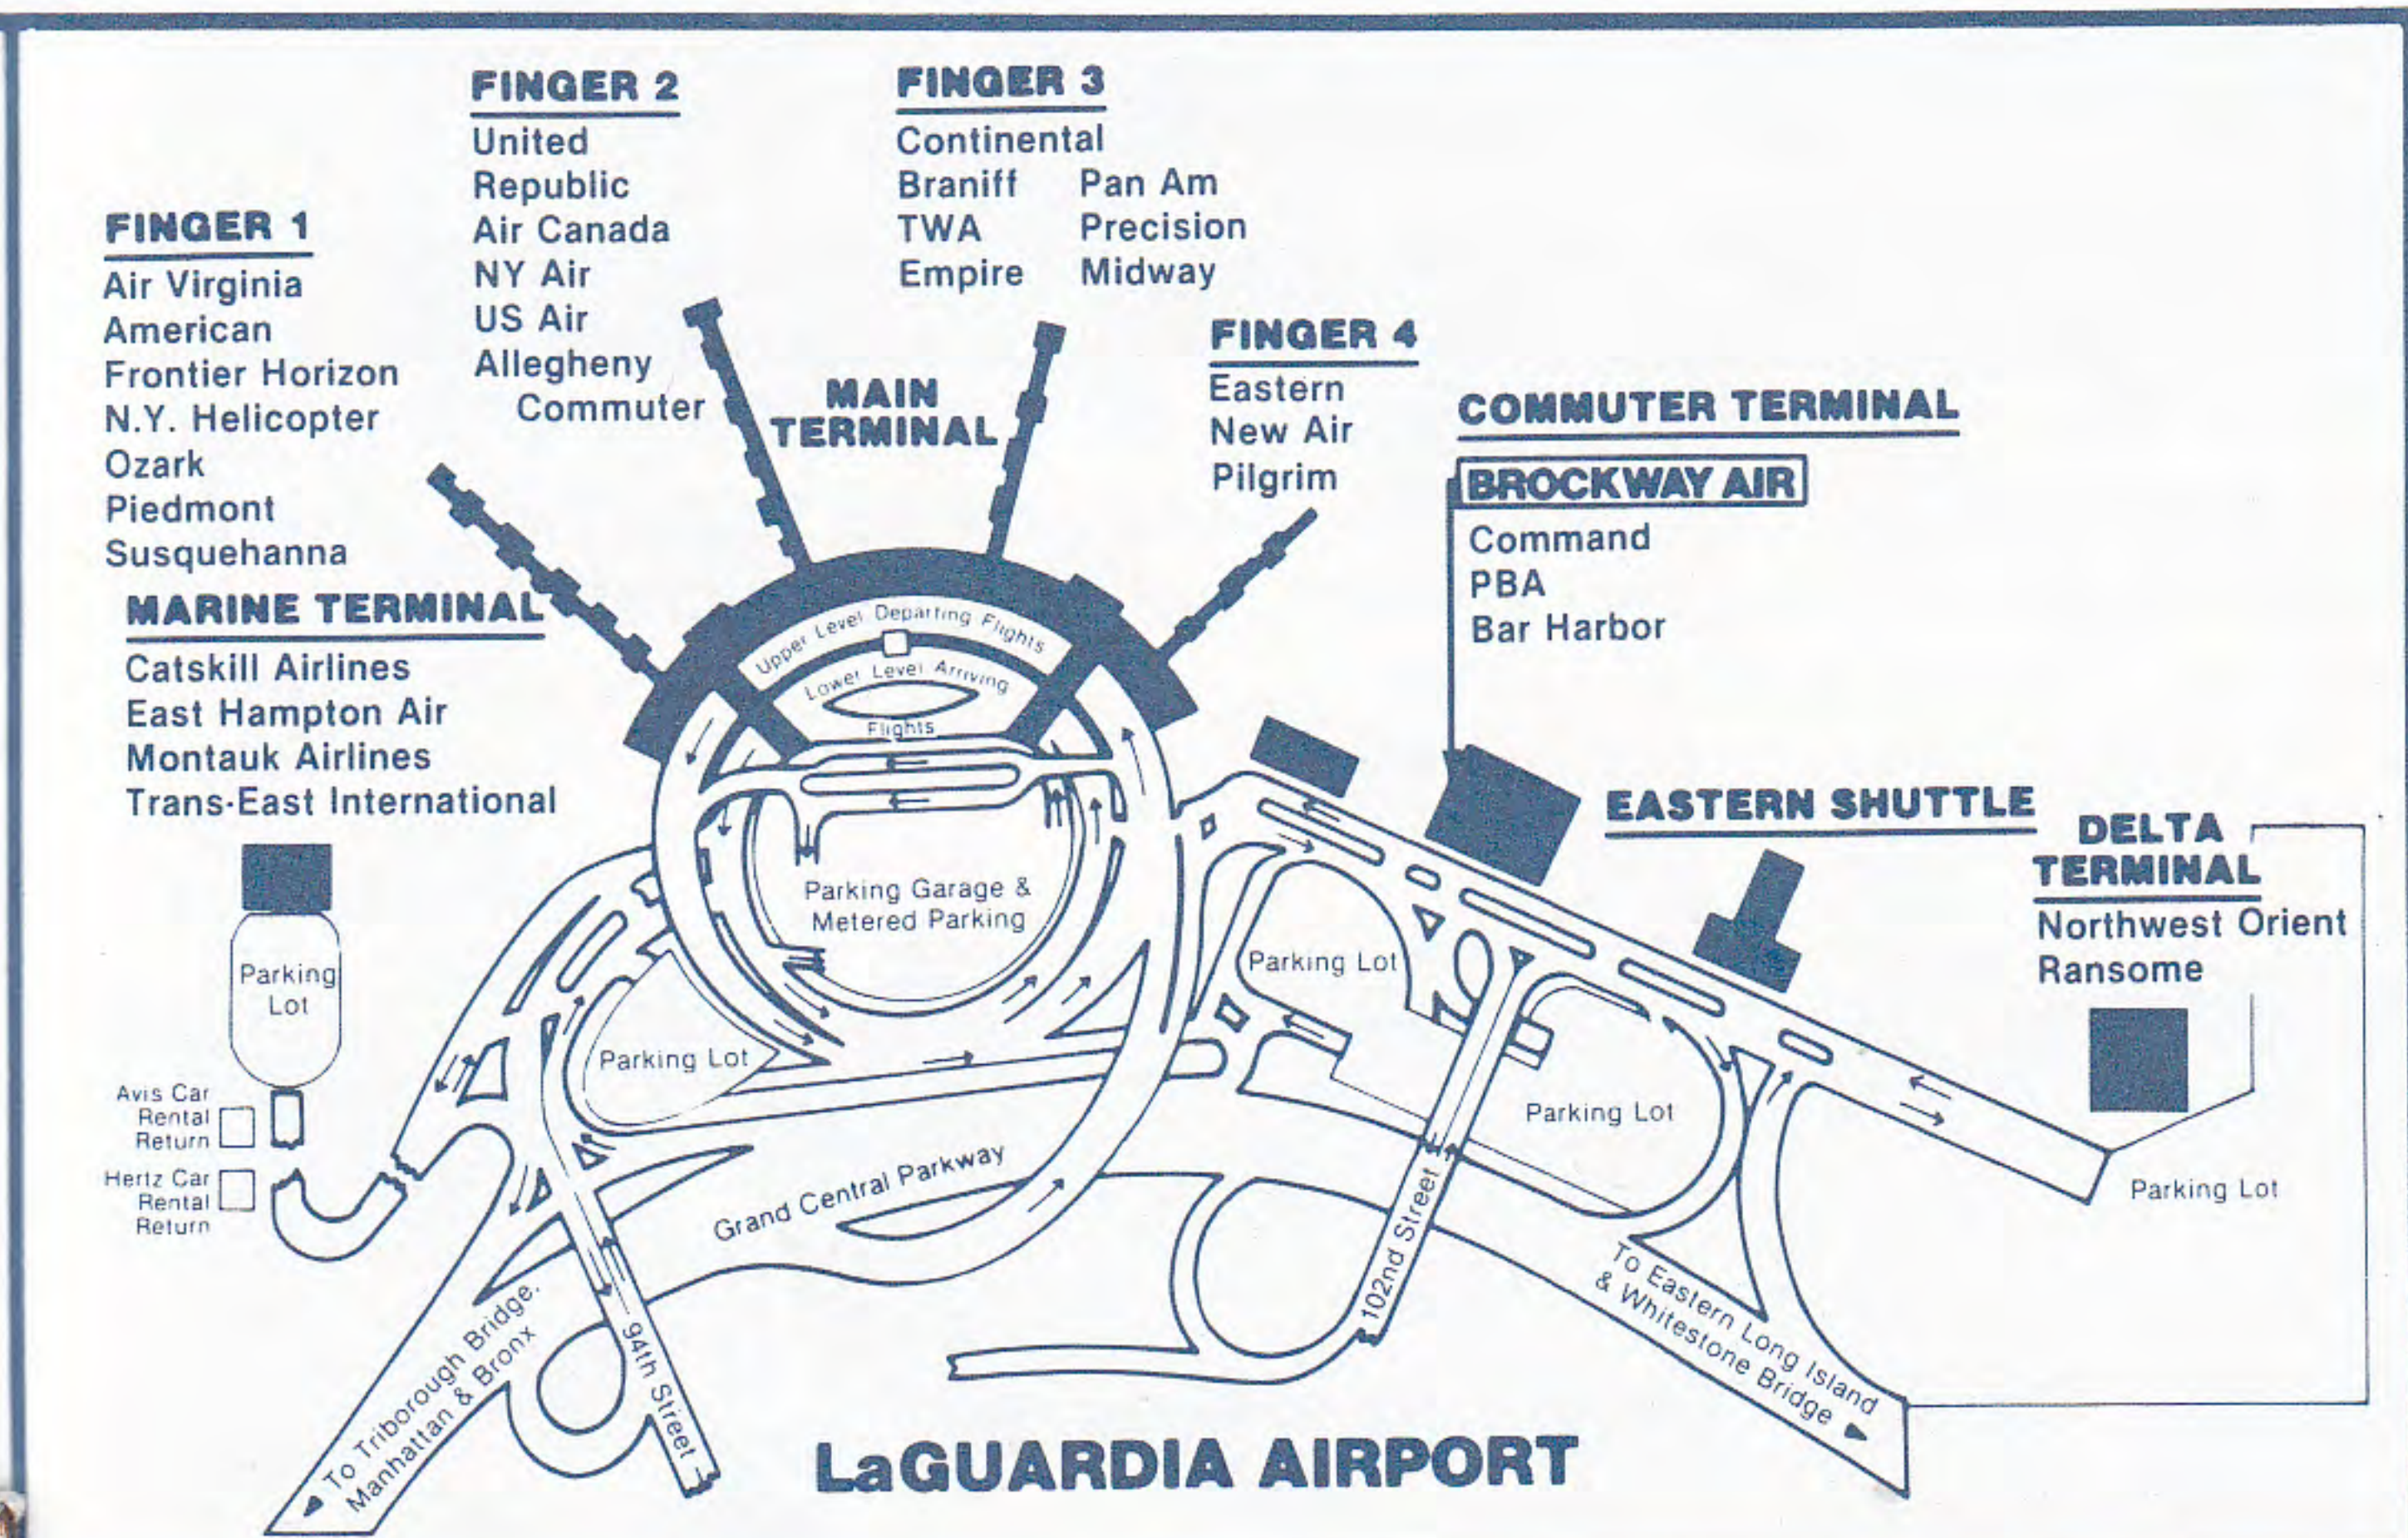

FOR RESERVATIONS CALL

Northeast U.S.—1-800-338-9100

Vermont 1-800-342-9100

Burlington Area—658-1555

Or consult your local travel agent.

Where Brockway Air is Located

Check-In Counters

Albany	Brockway Air
Atlantic City	Butler Aviation
Binghamton	Brockway Air
Boston (Logan) Terminal D	Brockway Air
Buffalo	Eastern Airlines
Burlington	Brockway Air
Elmira/Corning	Brockway Air
Ithaca	Brockway Air
Massena	Brockway Air
New York (LaGuardia) Commuter Terminal	Brockway Air
Newark Terminal B	Brockway Air
Ogdensburg	Brockway Air
Philadelphia Terminal D	Wings Airways
Plattsburgh	Brockway Air
Poughkeepsie	Brockway Air
Rochester	US Air
Saranac Lake/Lake Placid/Tupper Lake	Brockway Air
Syracuse	Eastern Airlines
Washington (National) Commuter Terminal	Butler Aviation
Watertown	Brockway Air
White Plains	Brockway Air
Wilkes-Barre/Scranton	Brockway Air