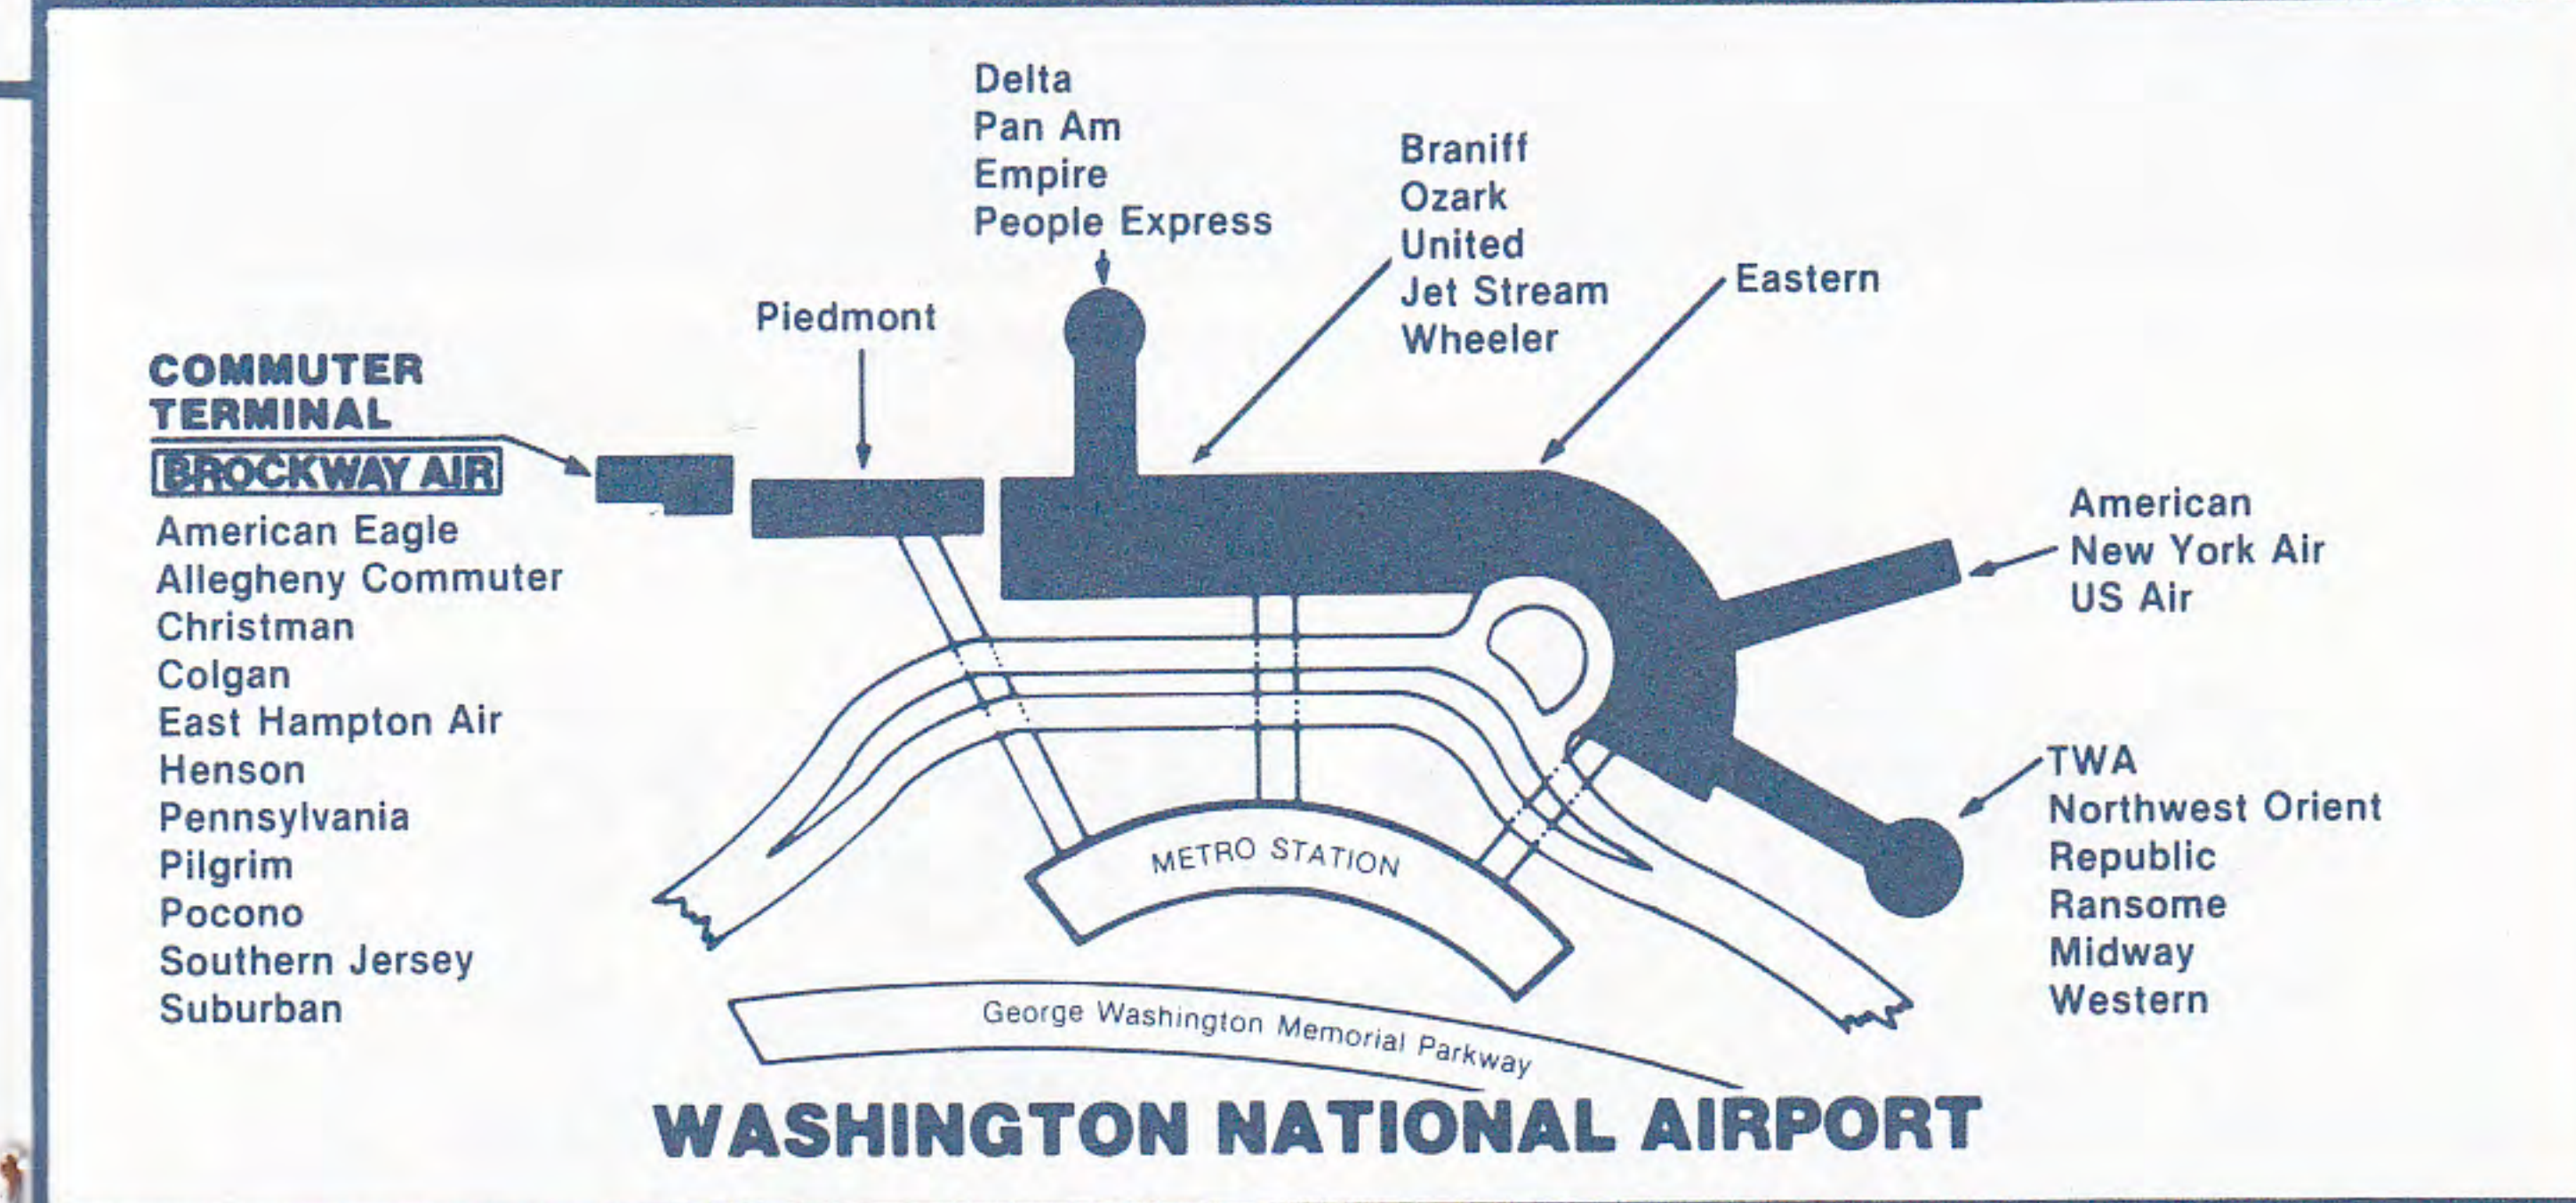

FOR RESERVATIONS CALL

Northeast U.S.—1-800-338-9100

Vermont 1-800-342-9100

Burlington Area—658-1555

Or consult your local travel agent.

Where Brockway Air is Located

Check-In Counters

Albany	Brockway Air
Atlantic City	Butler Aviation
Binghamton	Brockway Air
Boston (Logan) Terminal D	Brockway Air
Buffalo	Eastern Airlines
Burlington	Brockway Air
Elmira/Corning	Brockway Air
Ithaca	Brockway Air
Massena	Brockway Air
New York (LaGuardia) Commuter Terminal	Brockway Air
Newark Terminal B	Brockway Air
Ogdensburg	Brockway Air
Philadelphia Terminal D	Wings Airways
Plattsburgh	Brockway Air
Poughkeepsie	Brockway Air
Rochester	US Air
Saranac Lake/Lake Placid/Tupper Lake	Brockway Air
Syracuse	Eastern Airlines
Washington (National) Commuter Terminal	Butler Aviation
Watertown	Brockway Air
White Plains	Brockway Air
Wilkes-Barre/Scranton	Brockway Air