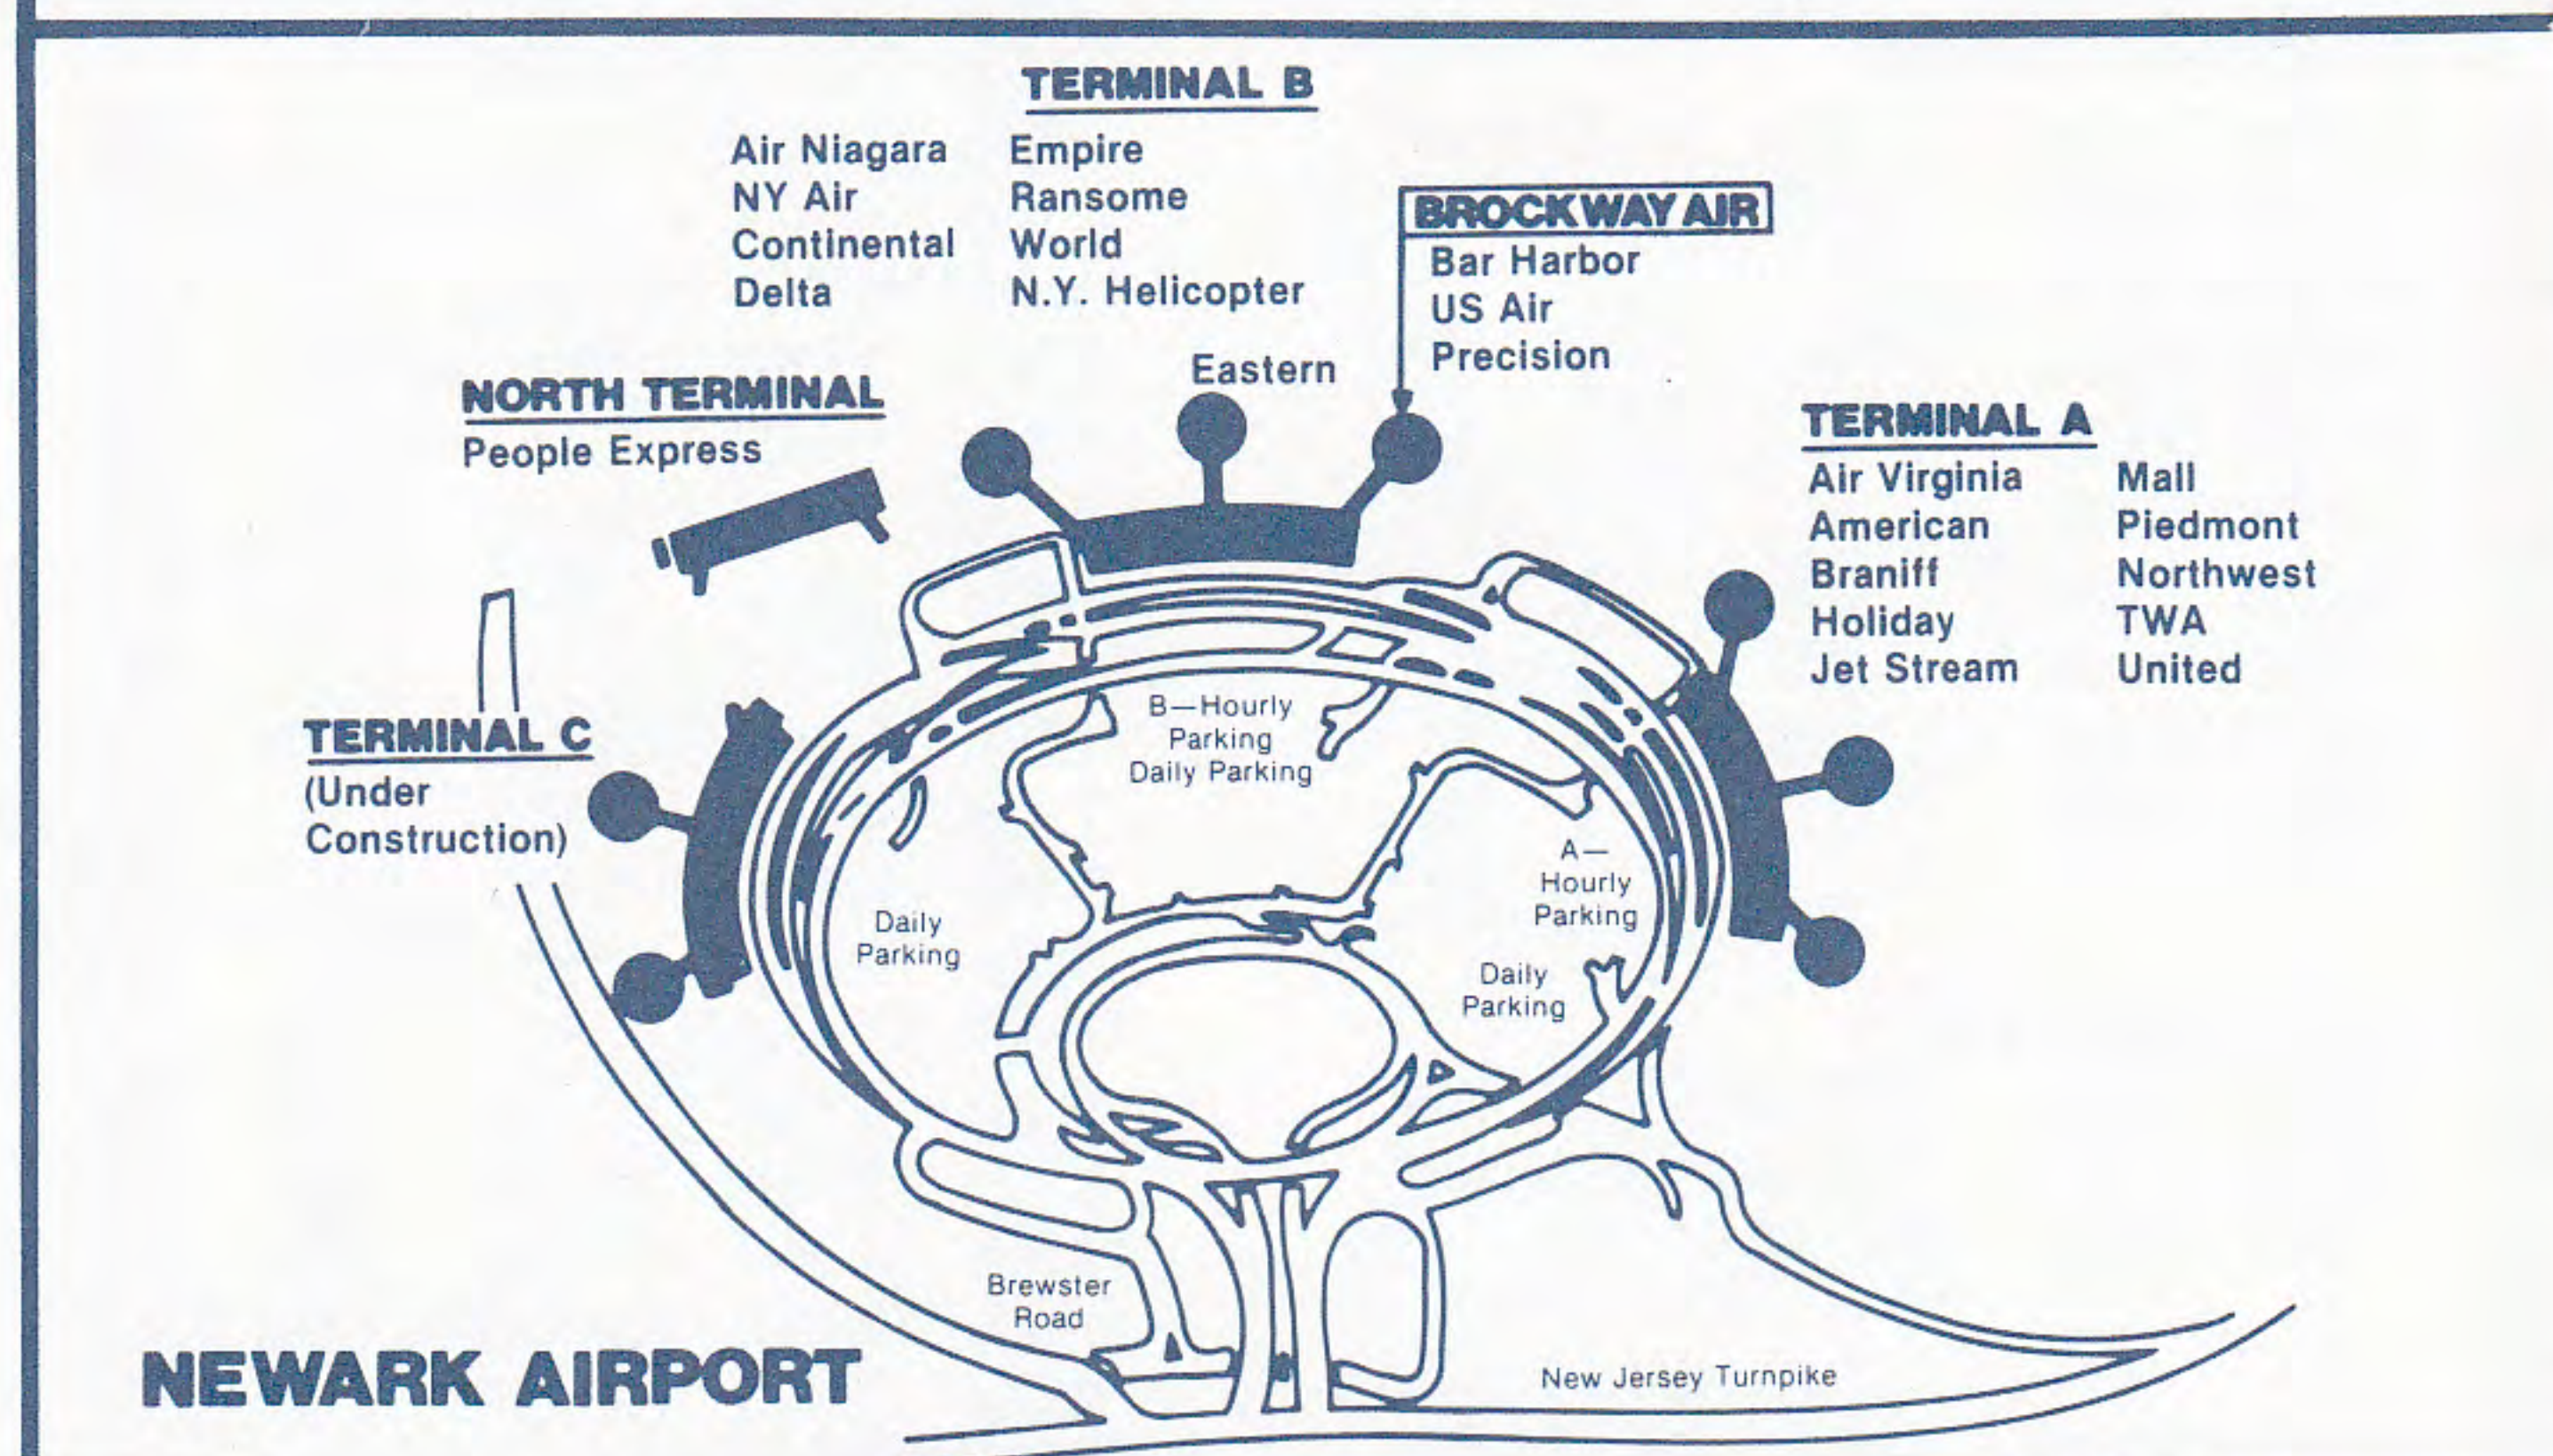

FOR RESERVATIONS CALL

Northeast U.S.—1-800-338-9100

Vermont 1-800-342-9100

Burlington Area—658-1555

Or consult your local travel agent.

Where Brockway Air is Located

Check-In Counters

Albany	Brockway Air
Atlantic City	Butler Aviation
Binghamton	Brockway Air
Boston (Logan) Terminal D	Brockway Air
Buffalo	Eastern Airlines
Burlington	Brockway Air
Elmira/Corning	Brockway Air
Ithaca	Brockway Air
Massena	Brockway Air
New York (LaGuardia) Commuter Terminal	Brockway Air
Newark Terminal B	Brockway Air
Ogdensburg	Brockway Air
Philadelphia Terminal D	Wings Airways
Plattsburgh	Brockway Air
Poughkeepsie	Brockway Air
Rochester	US Air
Saranac Lake/Lake Placid/Tupper Lake	Brockway Air
Syracuse	Eastern Airlines
Washington (National) Commuter Terminal	Butler Aviation
Watertown	Brockway Air
White Plains	Brockway Air
Wilkes-Barre/Scranton	Brockway Air