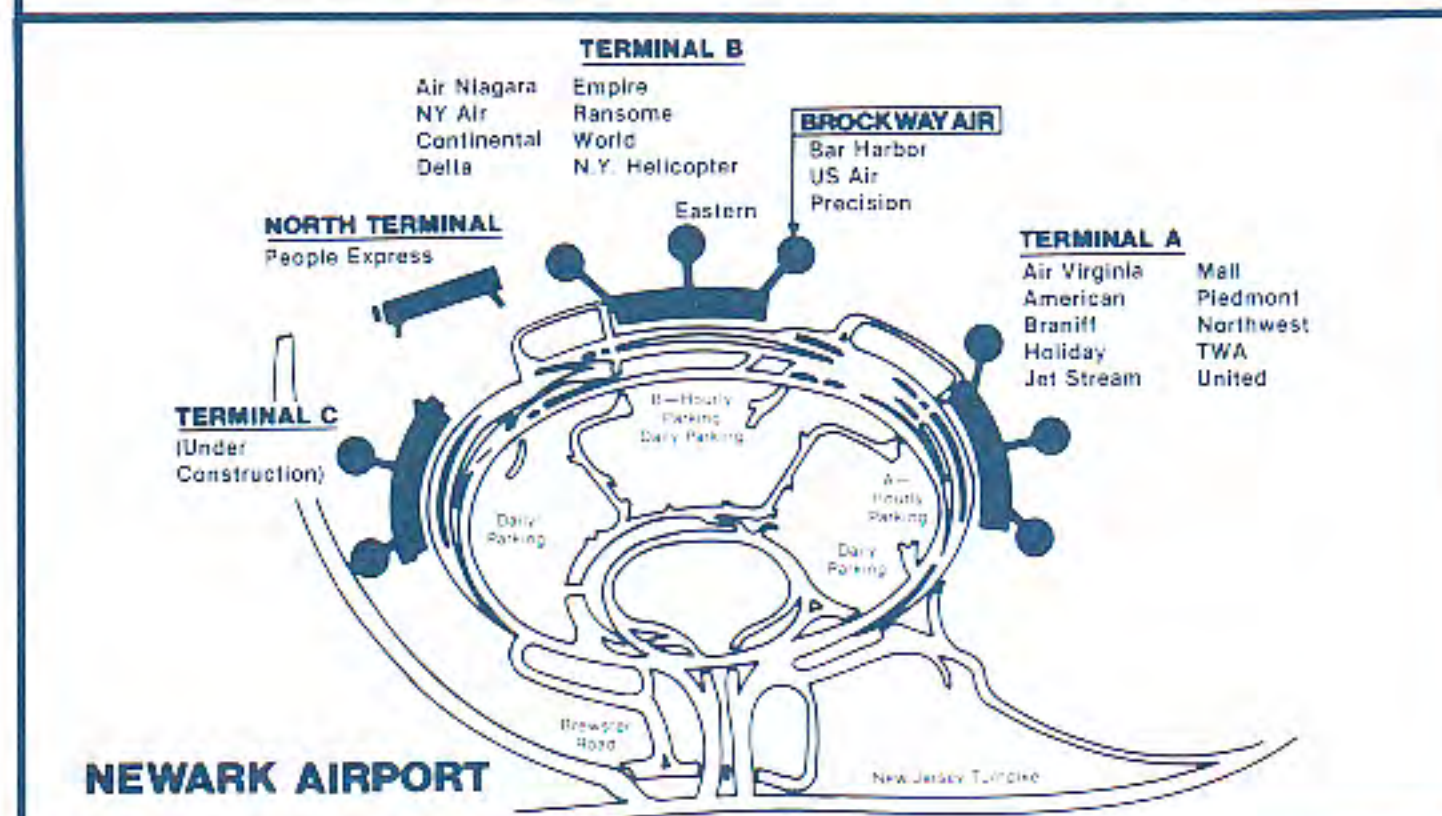

Where Brockway Air is Located