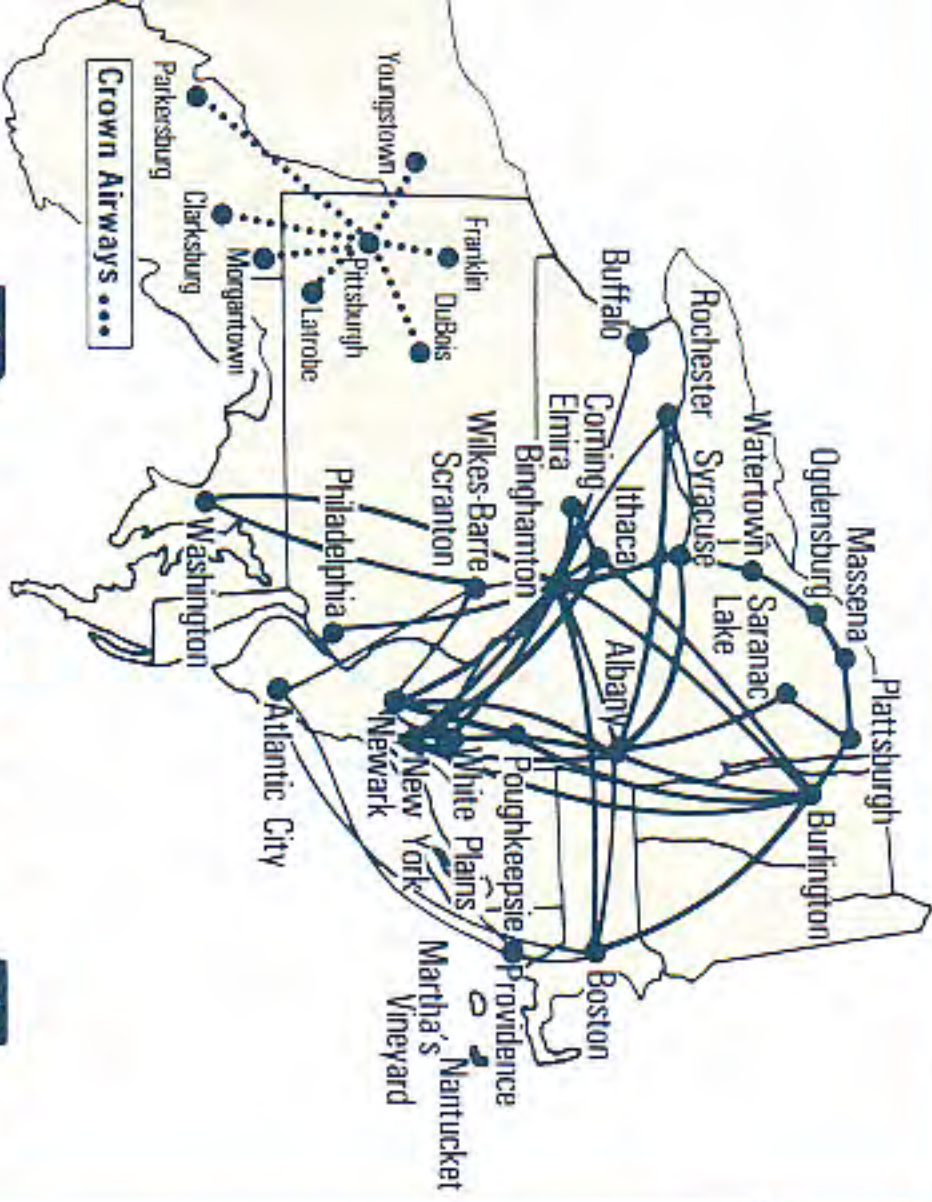

Brockway Air
We're going places.

ADDRESS CORRECTION REQUESTED

BULK RATE
U.S. Postage
PAID
Permit No. 323
Burlington, VT
05401