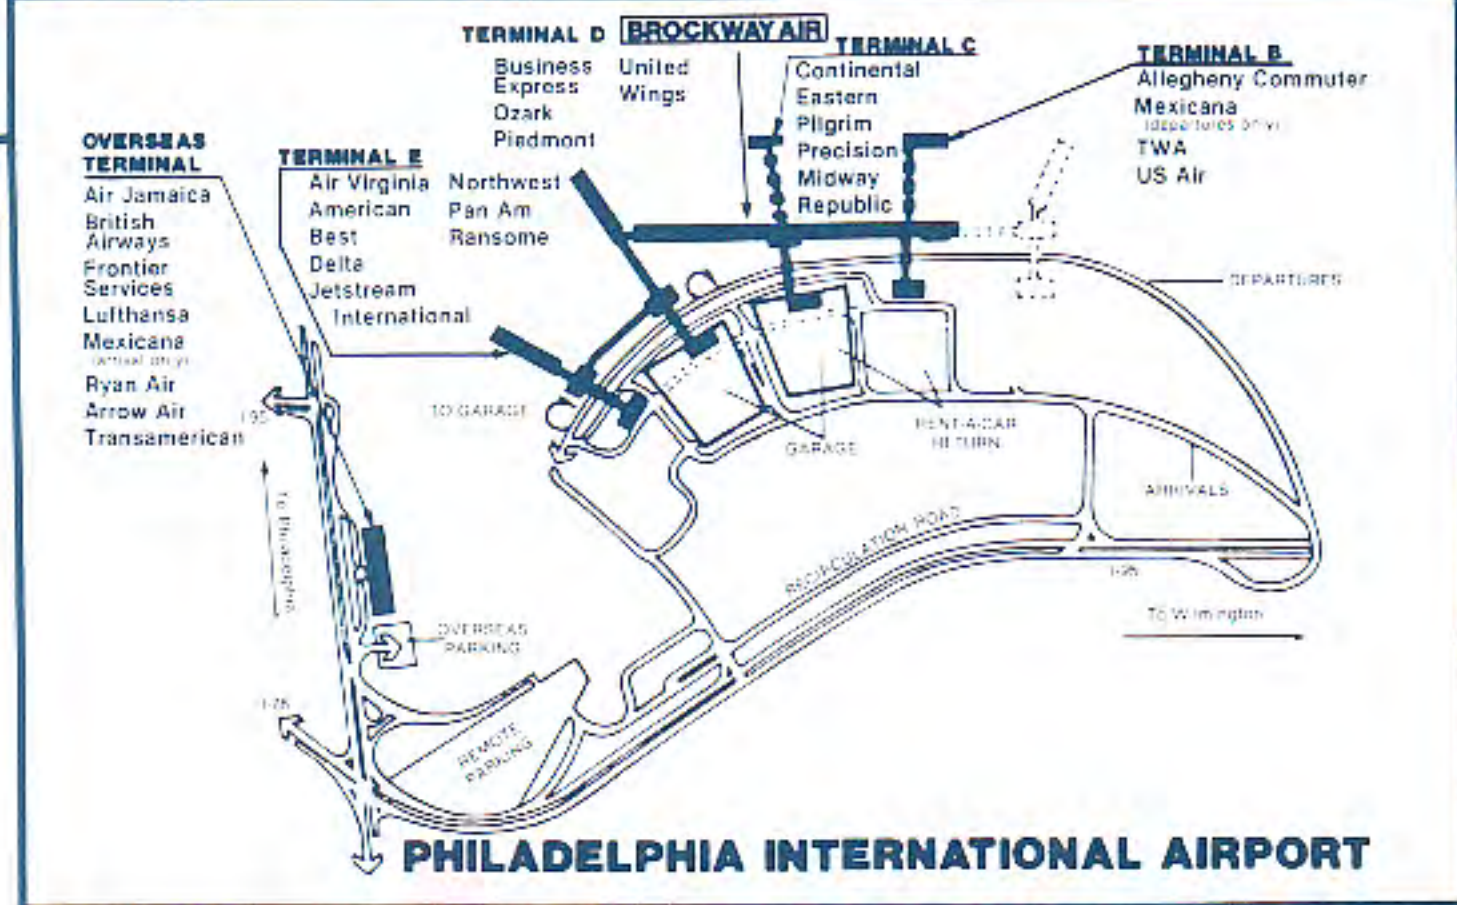

Where Brockway Air is Located