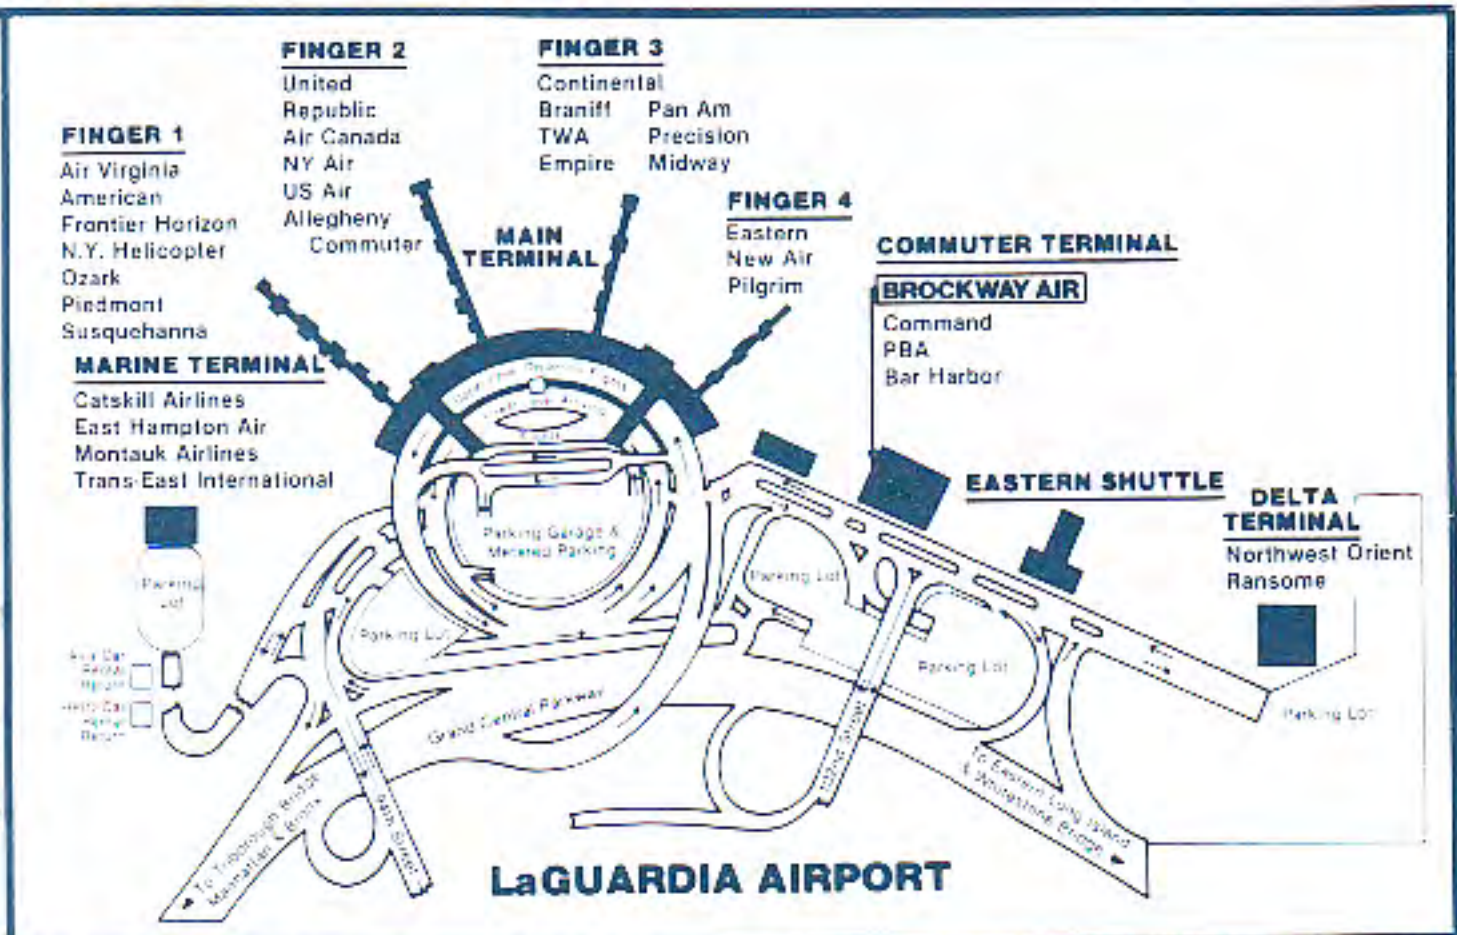

Where Brockway Air is Located