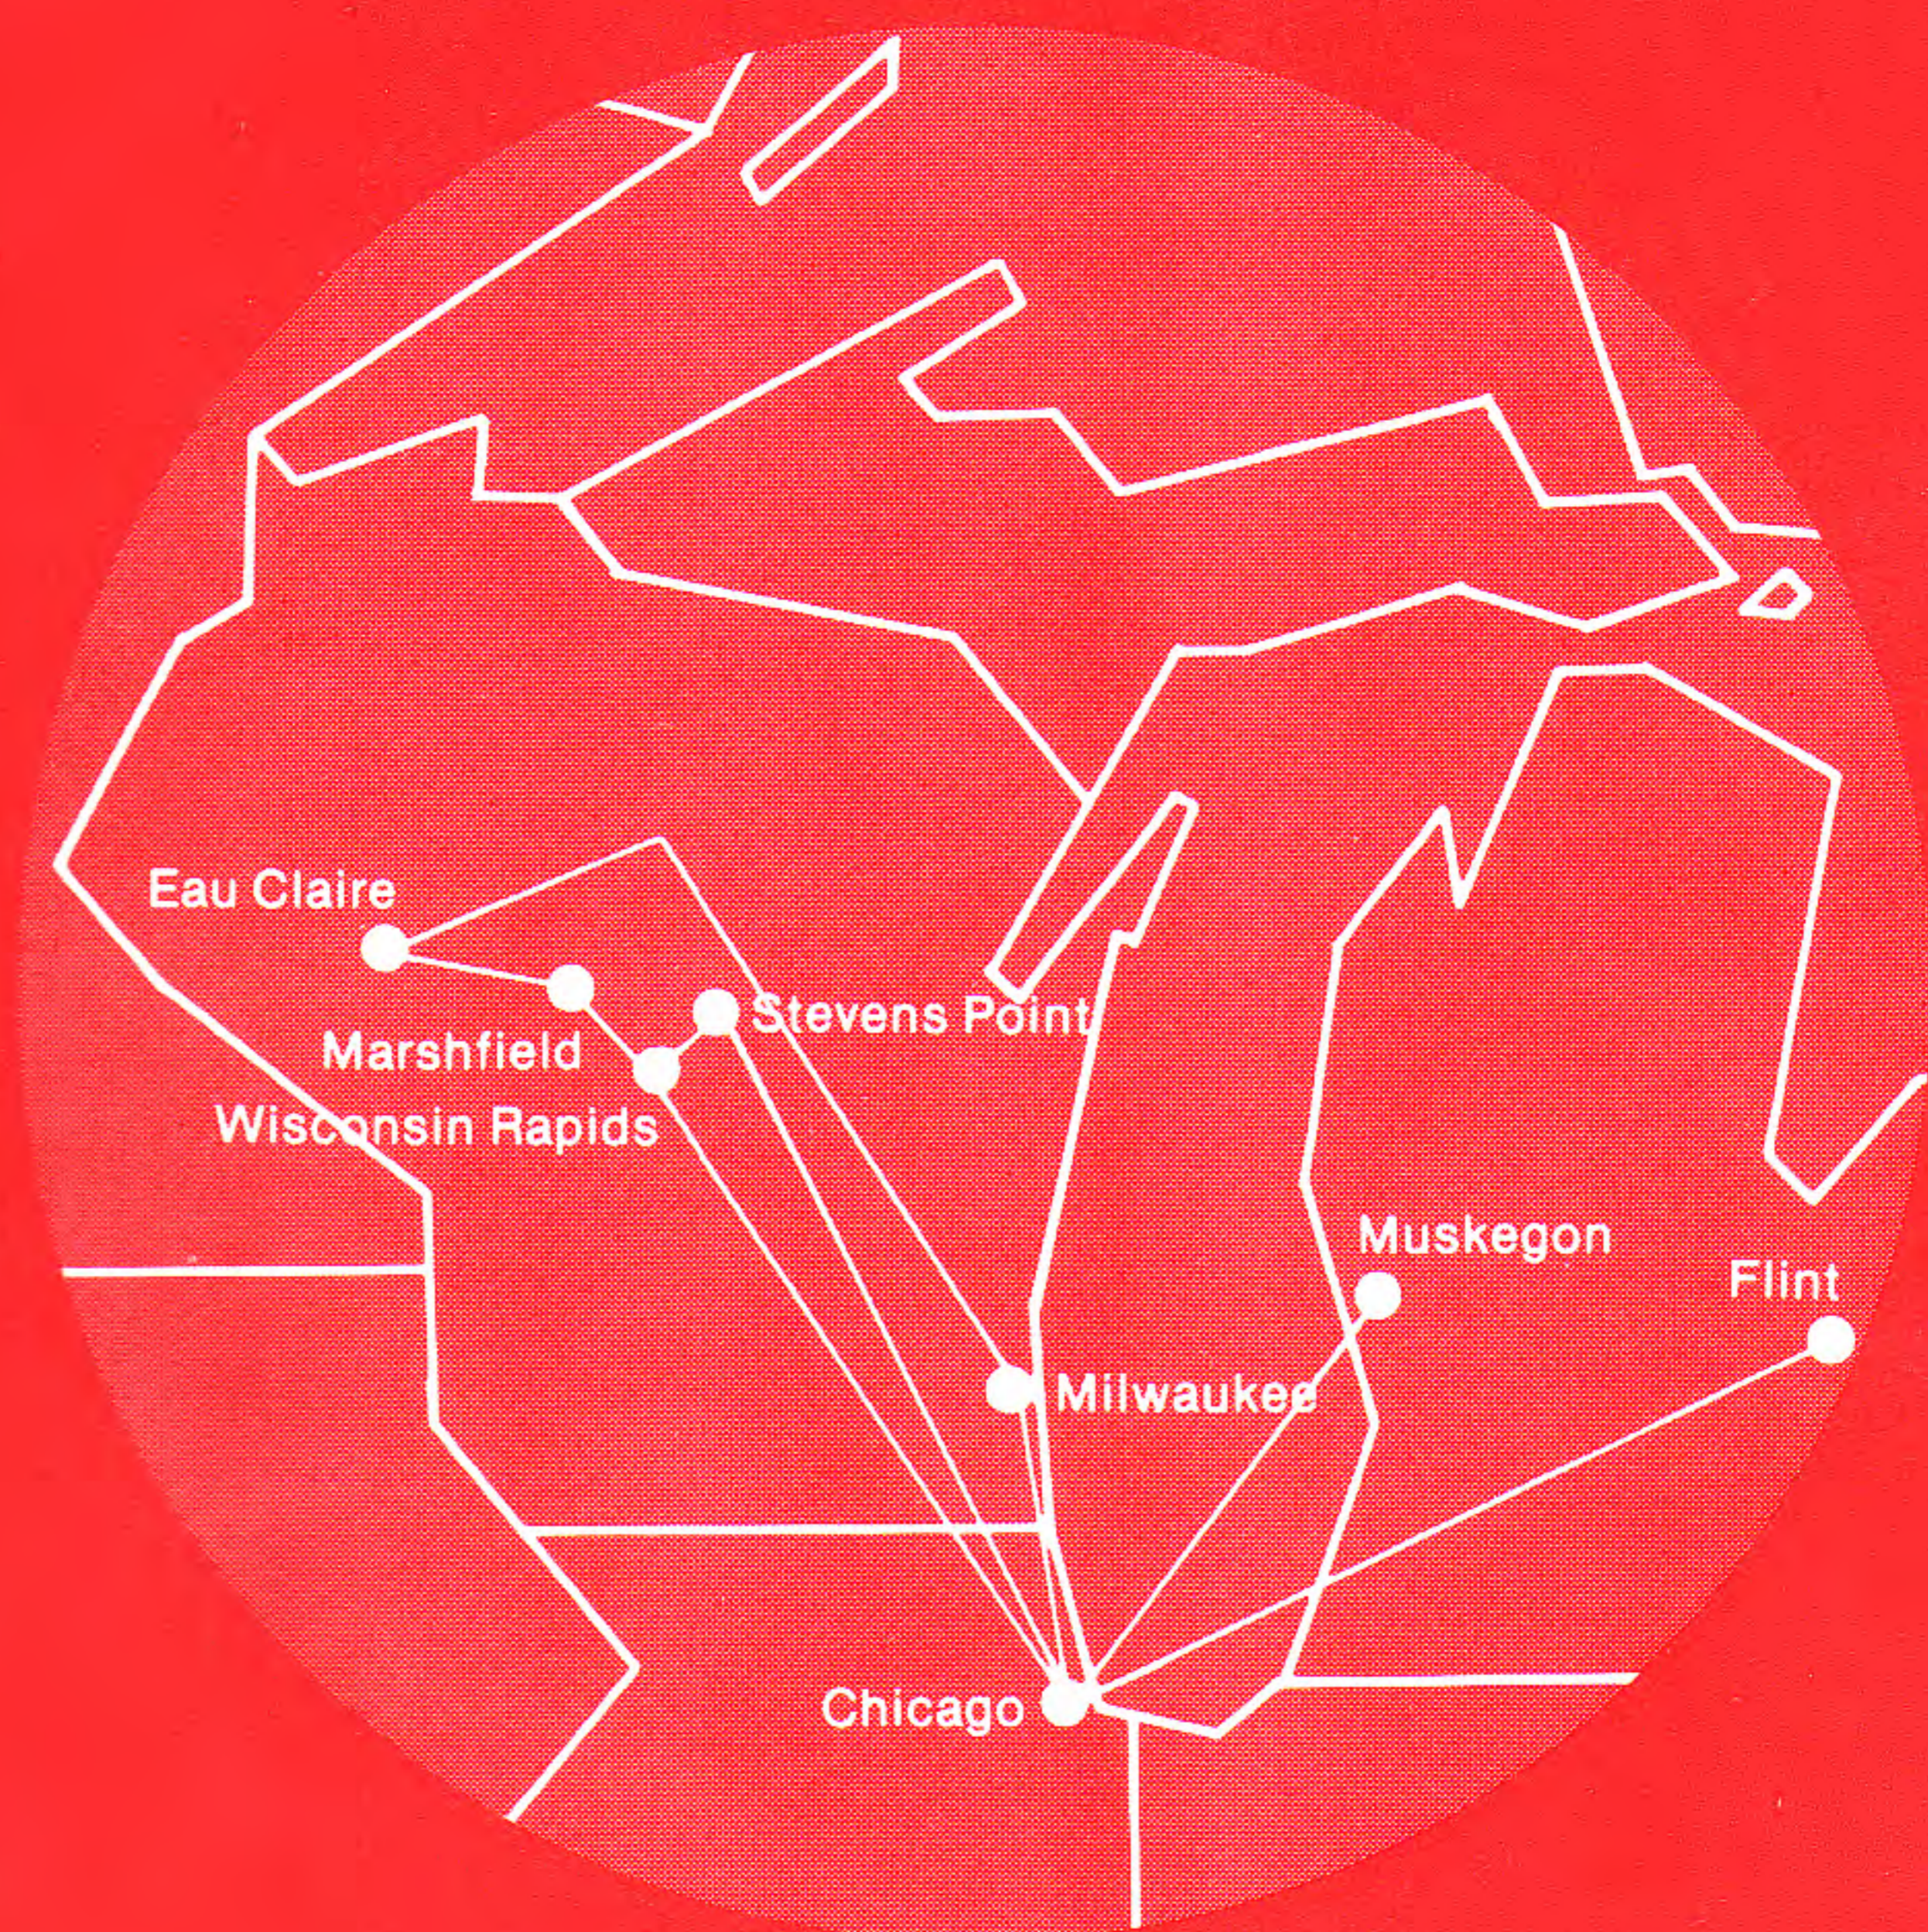

Effective: October 13, 1980