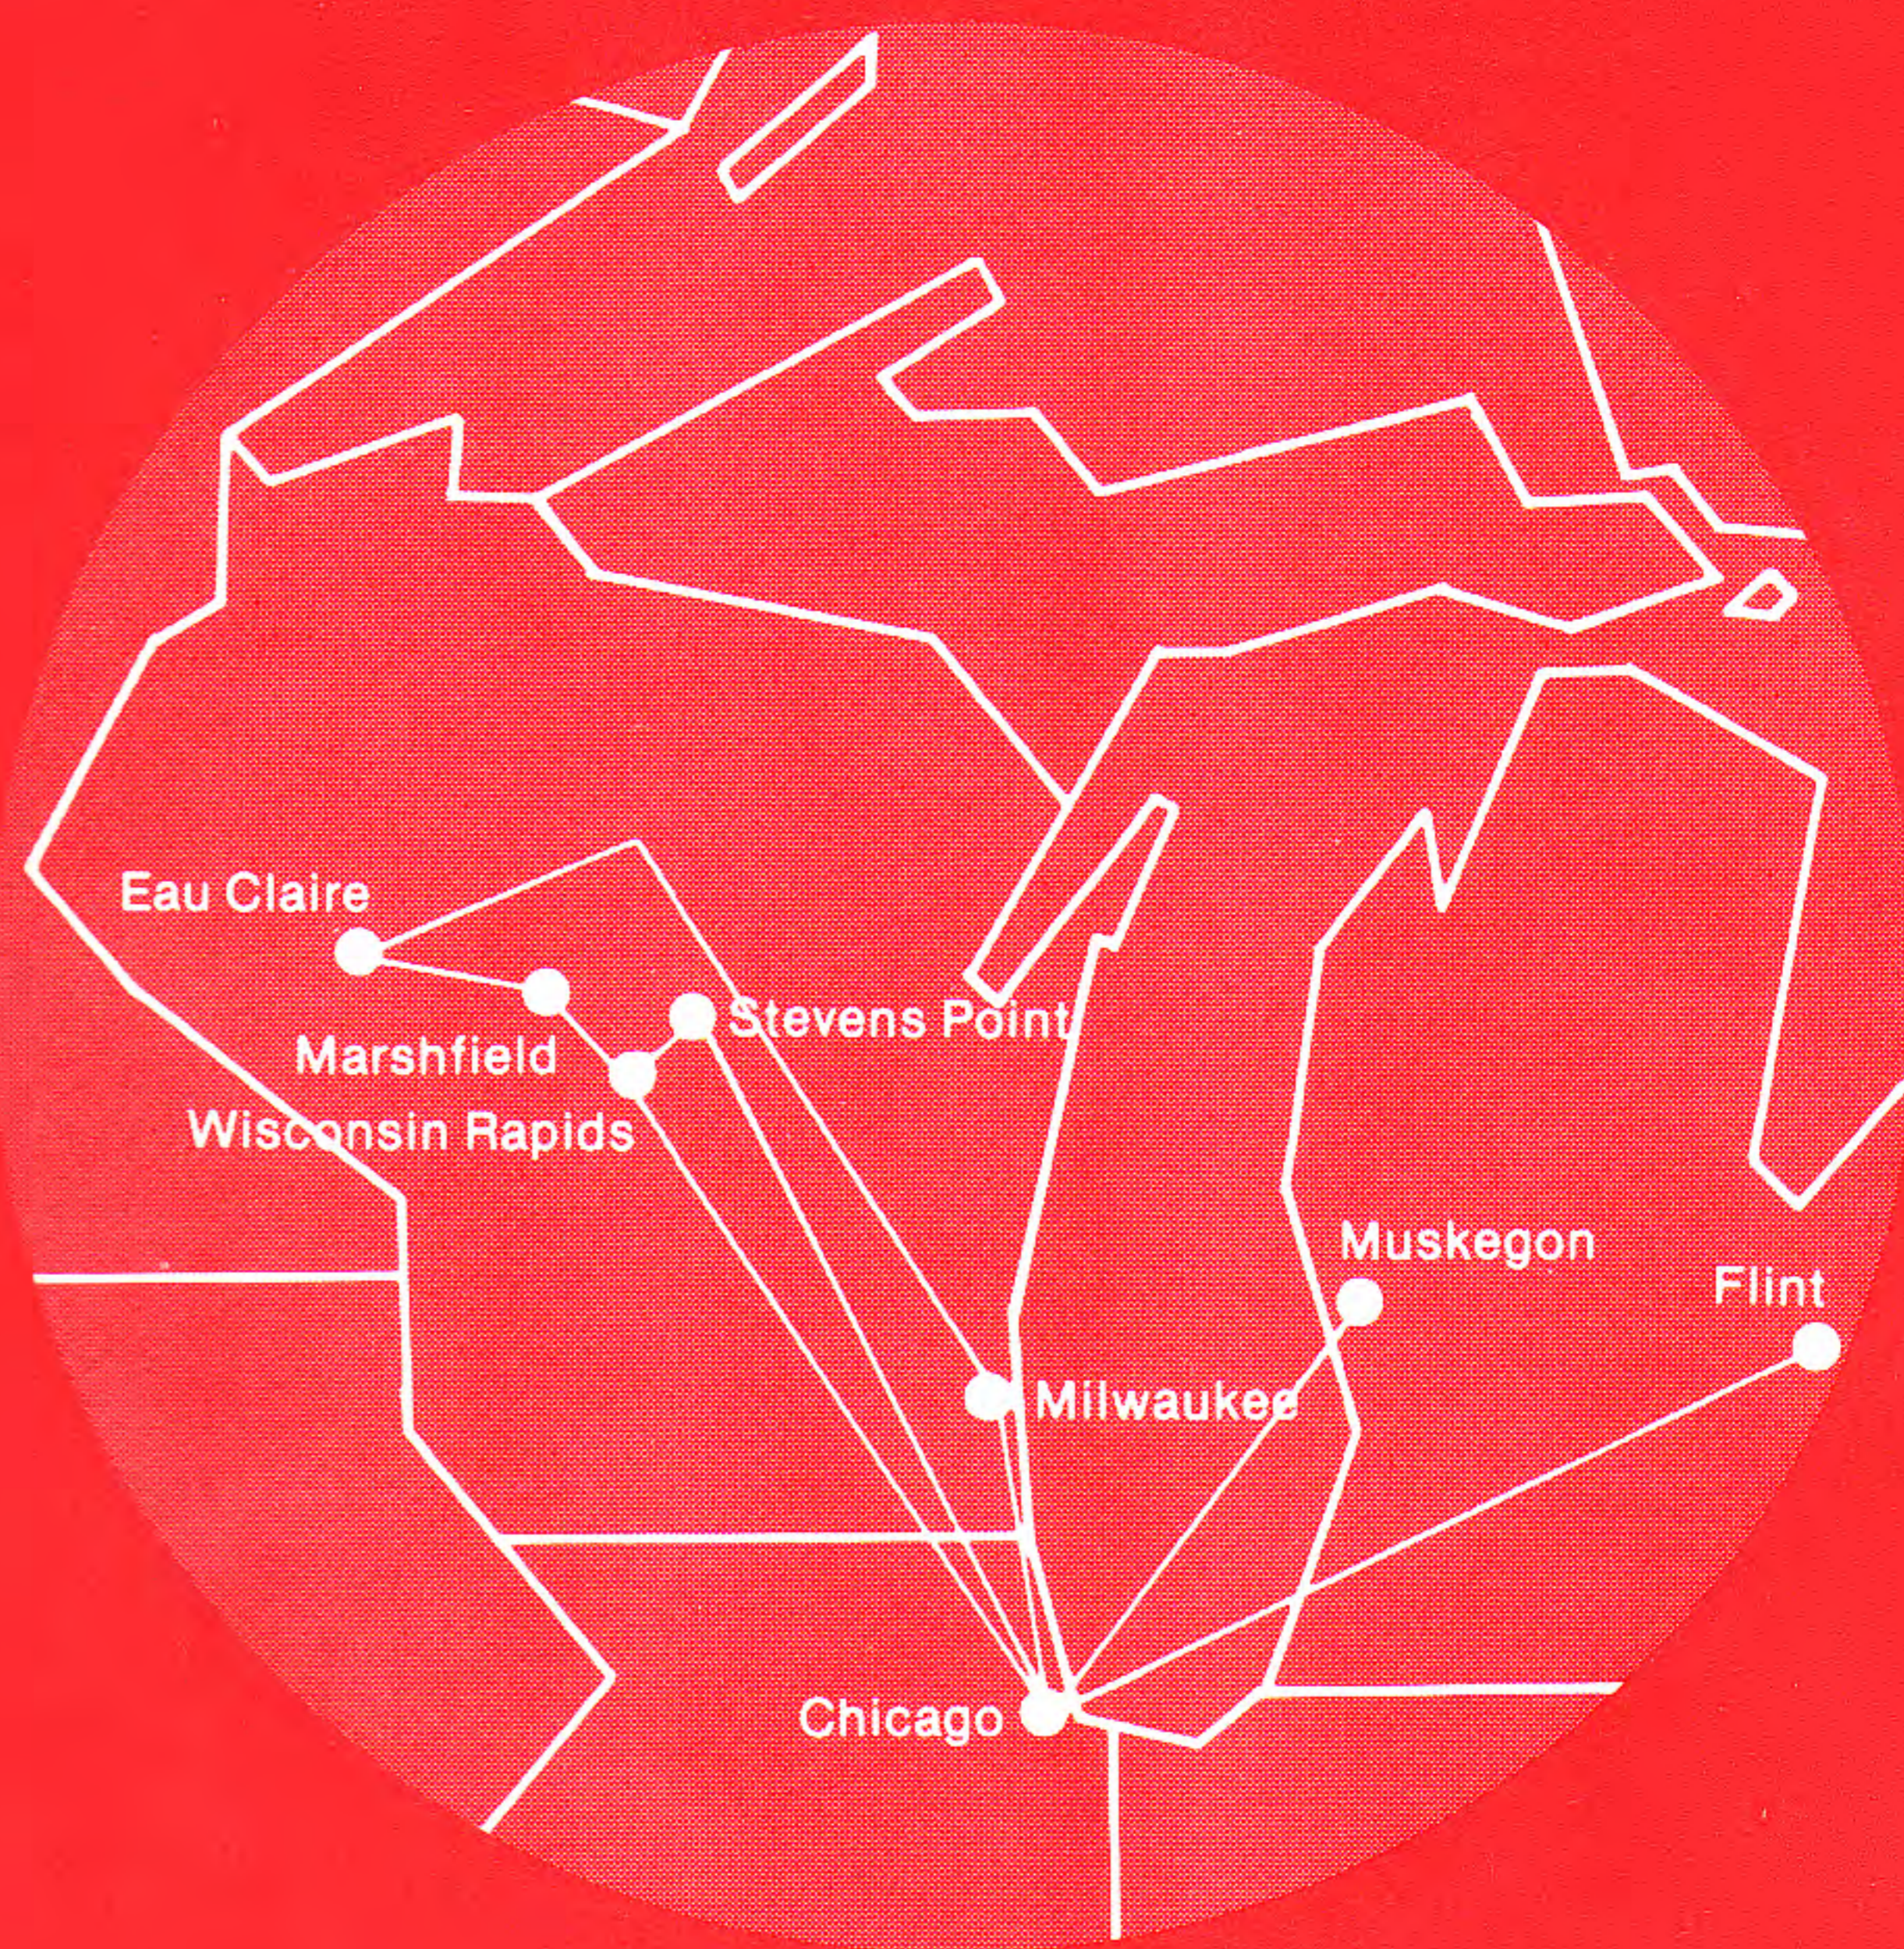

Midstate Airlines

Flight Schedule

Effective: October 13, 1980

Midstate Airlines
Box 277
Marshfield, WI
54449

Bulk Rate
U.S. Postage
PAID
Marshfield, WI
Permit #385