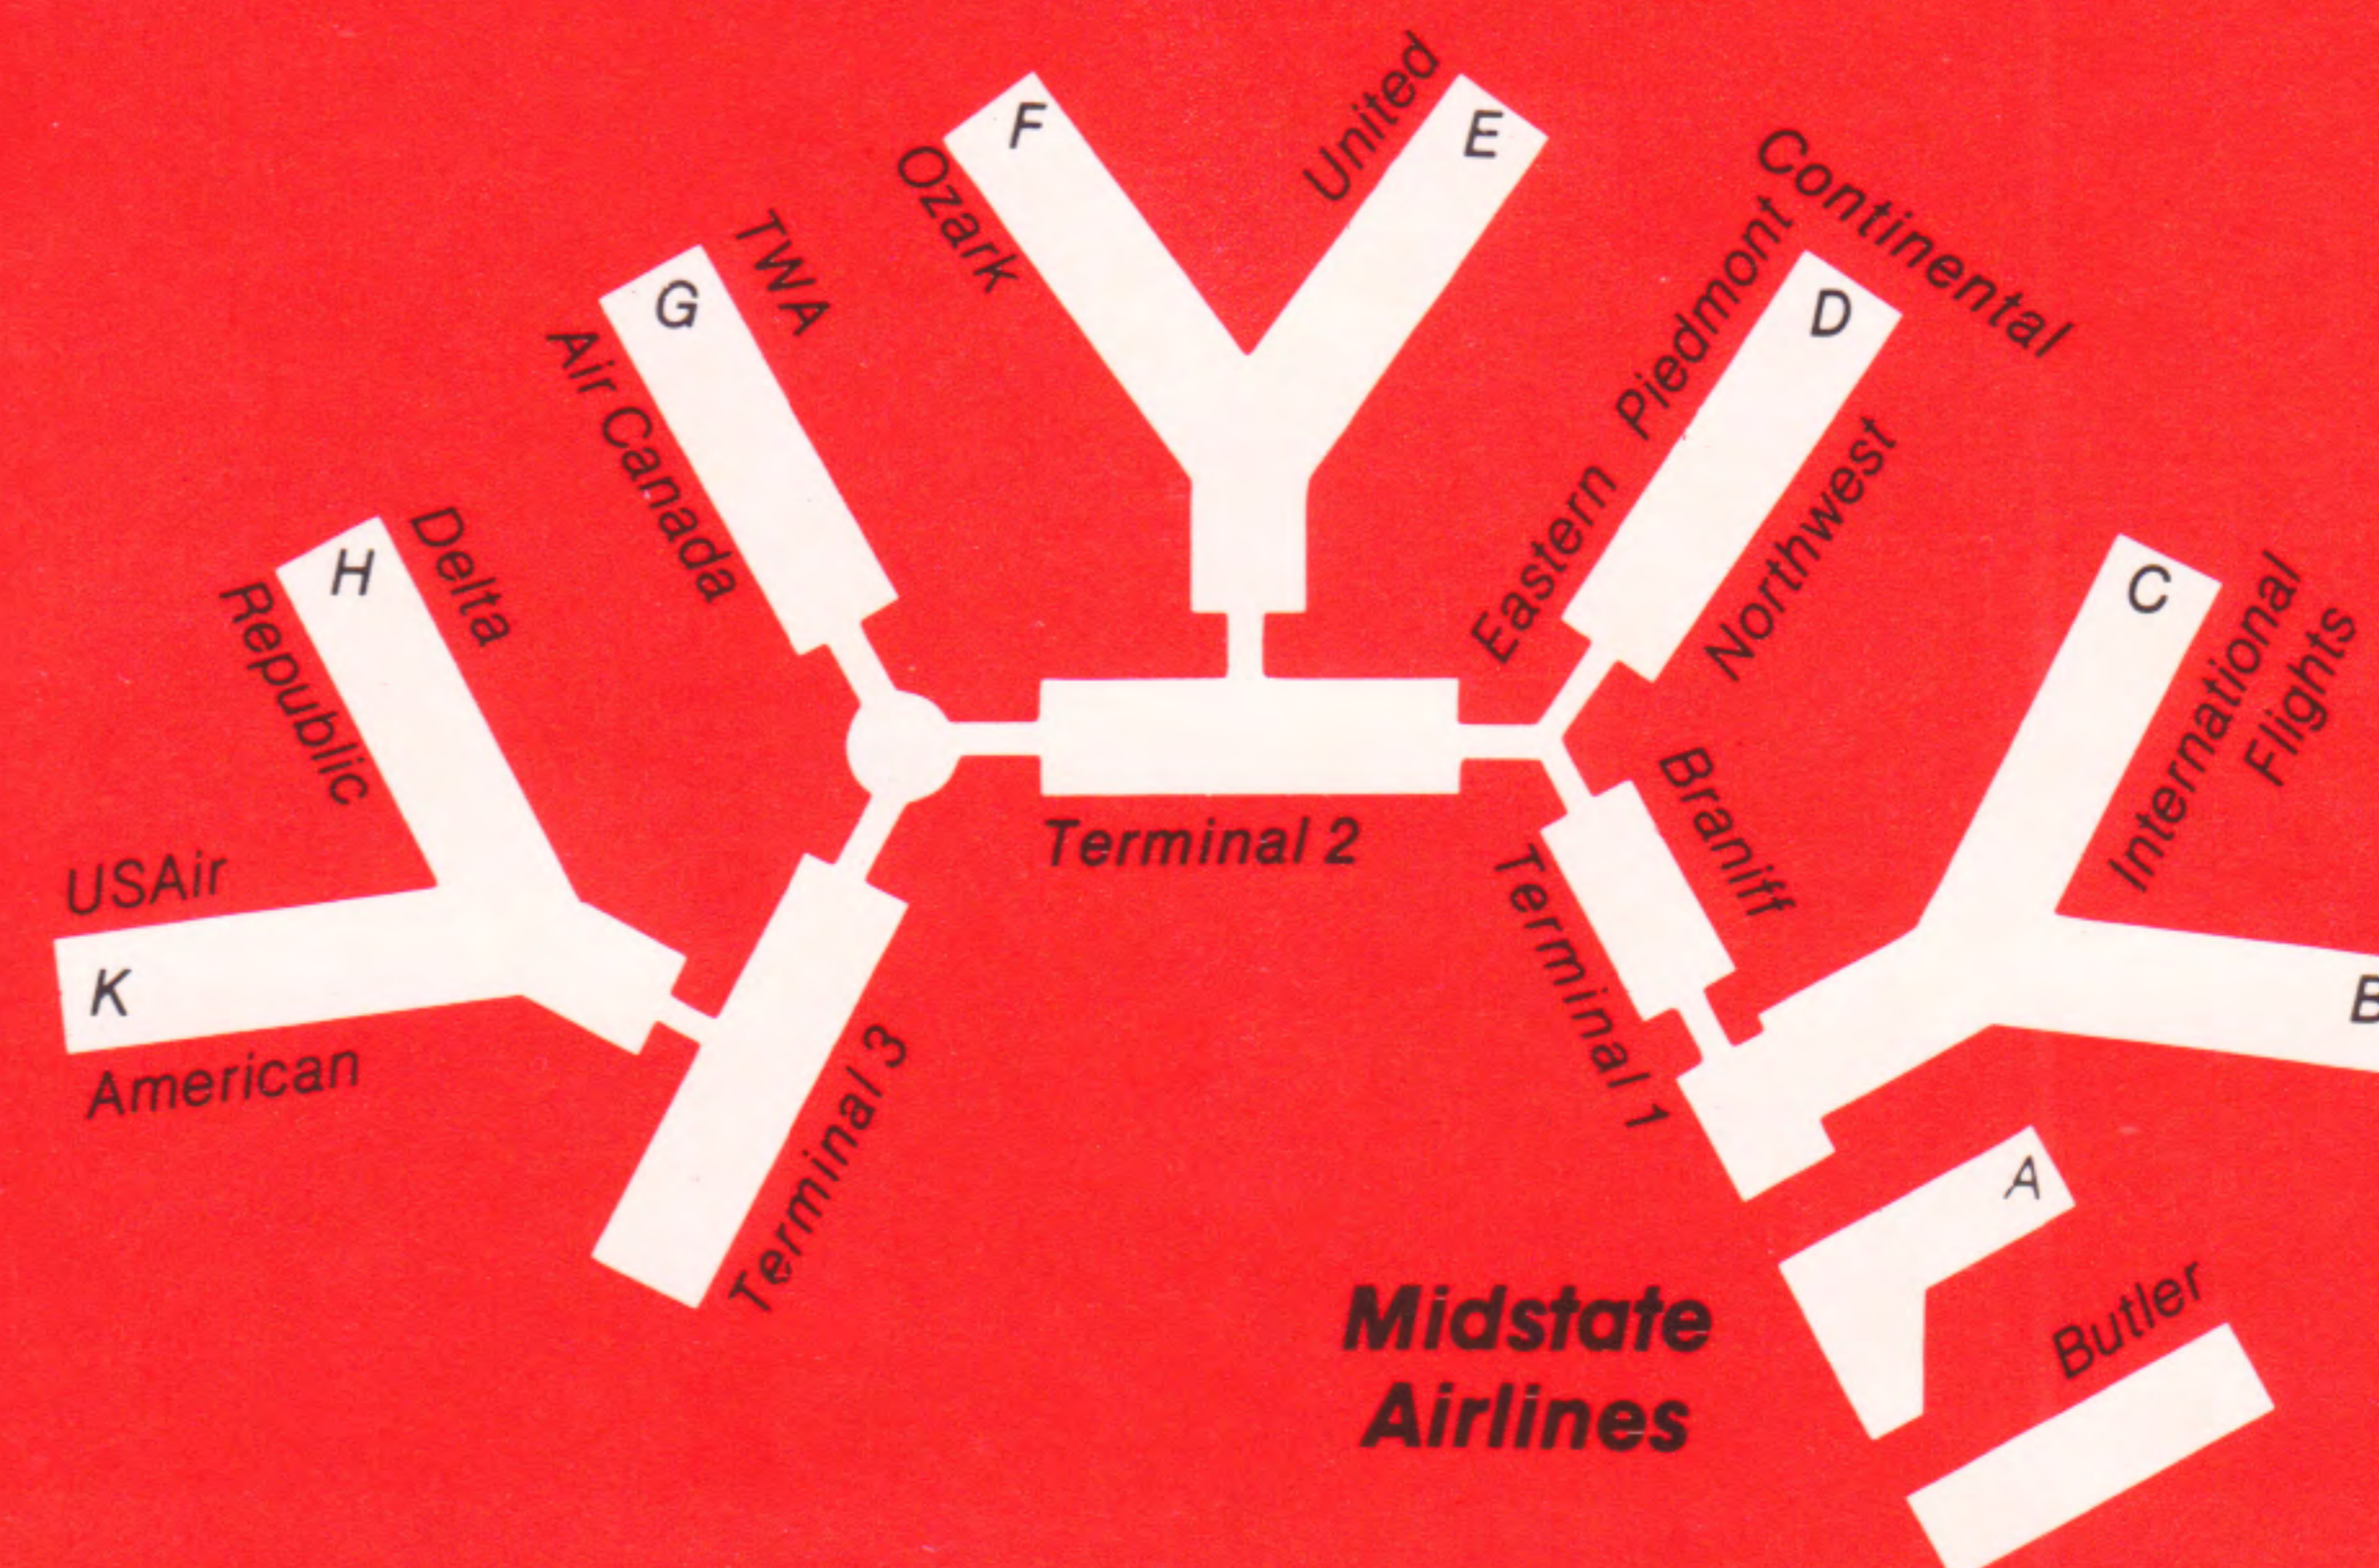

Inter-Terminal Shuttle Bus Pickup—Shuttle Bus meets all Midstate flights at the base of the driveway leading to the Commuter Terminal, providing free transportation to connecting airlines and to bus service for downtown. Pick-up is at the head of taxi cab stands.

Eau Claire

Eau Claire County Airport, 3 miles north of Eau Claire on Highway 53. Local telephone: (715) 834-7302.

Flint

Bishop Airport, 5 miles southeast of Flint on Highway 21. Local telephone: (313) 232-4600.

Marshfield

Greater Marshfield Municipal Airport, 1 mile south of Marshfield on Highway 13. Local telephone: (715) 387-3471.

Milwaukee

Mitchell Field, 8 miles west of Milwaukee on Interstate 94. Local telephone: (414) 747-4524.

Ticket Counter—Midstate operates from the C Concourse located at the Commuter and G.A. (General Aviation) gate.

Muskegon

Muskegon County Airport, 6 miles south of Muskegon on Ellis Road. Local telephone: (616) 798-2187.

Stevens Point

Stevens Point Municipal Airport, 1 mile northeast of Stevens Point on Highway 66. Local telephone: (715) 341-1569.

Wisconsin Rapids

Alexander Field, south of Wisconsin Rapids at 1st Street and 2 Mile Avenue. Local telephone: (715) 423-6000.

General Office

3101 Dixon St.
Stevens Point, WI 54481
715 • 346 • 6300

Chicago O'Hare International Airport

Add My Name to the Timetable Mailing List

Midstate Airlines maintains an extensive list of individuals and corporations receiving copies of our system timetables. If you wish to be included on our mailing list to receive a copy of our latest schedule free of charge, complete this coupon and mail to Midstate Airlines, 3101 Dixon Street, Stevens Point, WI 54481.

Name

Title

Company Name

Street Address

City/State/Zip Code