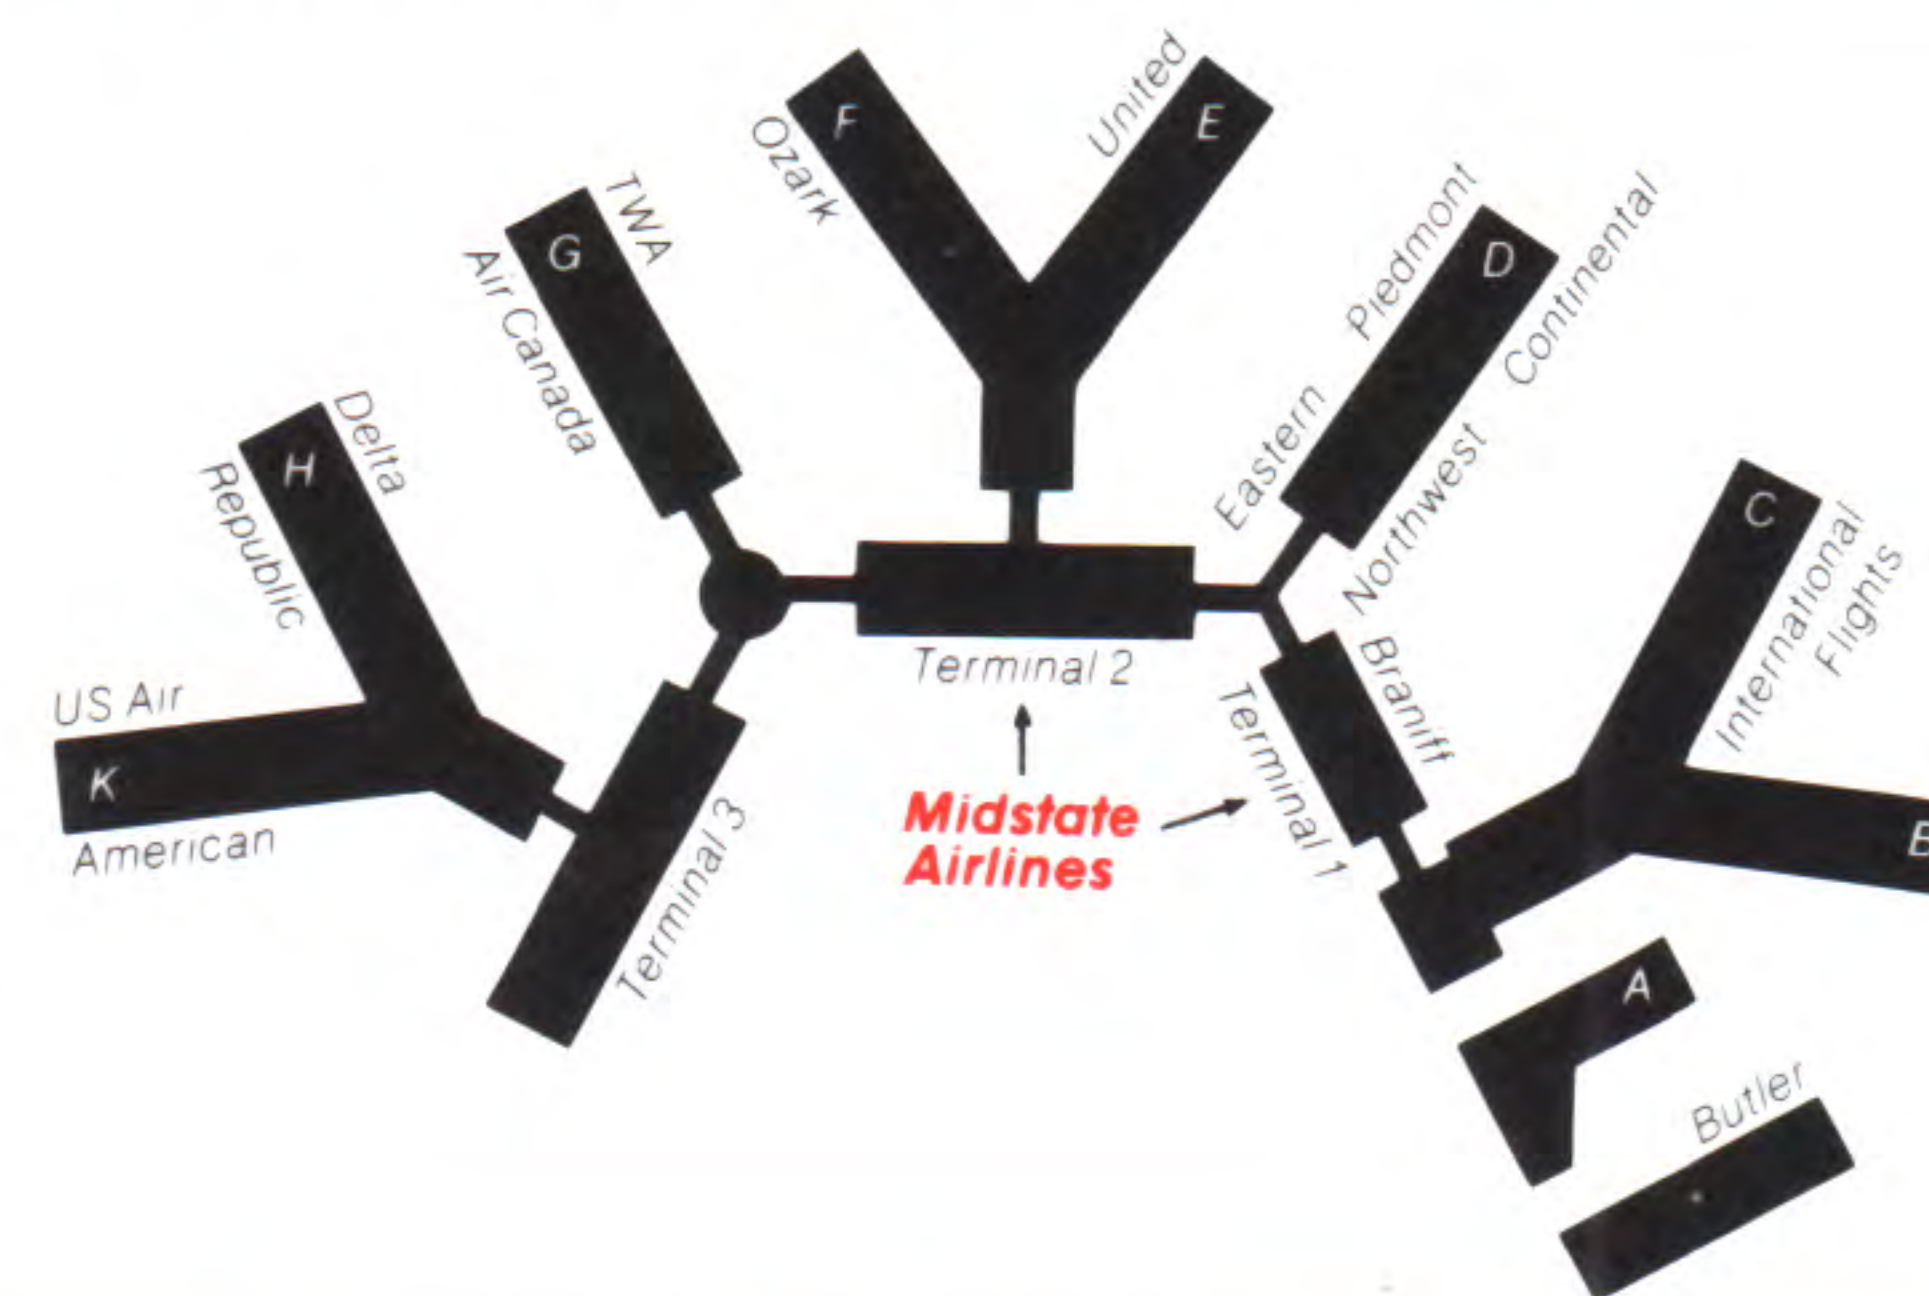

LaCrosse

LaCrosse Municipal Airport, 5 miles north of LaCrosse on Fanta Reed Road. Telephone: 1-800-472-0586

Marshfield

Greater Marshfield Municipal Airport, 1 mile south of Marshfield on Highway 13. Local telephone: (715) 387-3471.

Milwaukee

Mitchell Field, 8 miles south of Milwaukee on Interstate 94. Local telephone: (414) 747-4524. (Airport map located on following pages).

Ticket Counter—Midstate operates from the C Concourse located at the Commuter and G.A. (General Aviation) gate.

Minneapolis

Minneapolis/St. Paul International Airport, 10 miles southeast of Minneapolis on Interstate 494. (Airport map located on following pages).

Ticket Counter—Midstate is co-located with Western Airlines in the main terminal. Midstate is located on the Blue Concourse gates 50-53. Telephone: 1-800-826-0522.

Muskegon

Muskegon County Airport, 6 miles south of Muskegon on Ellis Road. Local telephone: (616) 798-2187.

Stevens Point

Central Wisconsin Airport, 20 miles north of Stevens Point at Junction Highway 51 and 153 in Mosinee. Local telephone: (715) 693-6980

Wausau

Central Wisconsin Airport, 13 miles south of Wausau at Junction Highway 51 and 153 in Mosinee. Local telephone: (715) 693-6980.

Wisconsin Rapids

Central Wisconsin Airport, 35 miles north of Wisconsin Rapids at Junction Highway 51 and 153 in Mosinee. Local telephone: (715) 693-6980.

Chicago O'Hare International Airport