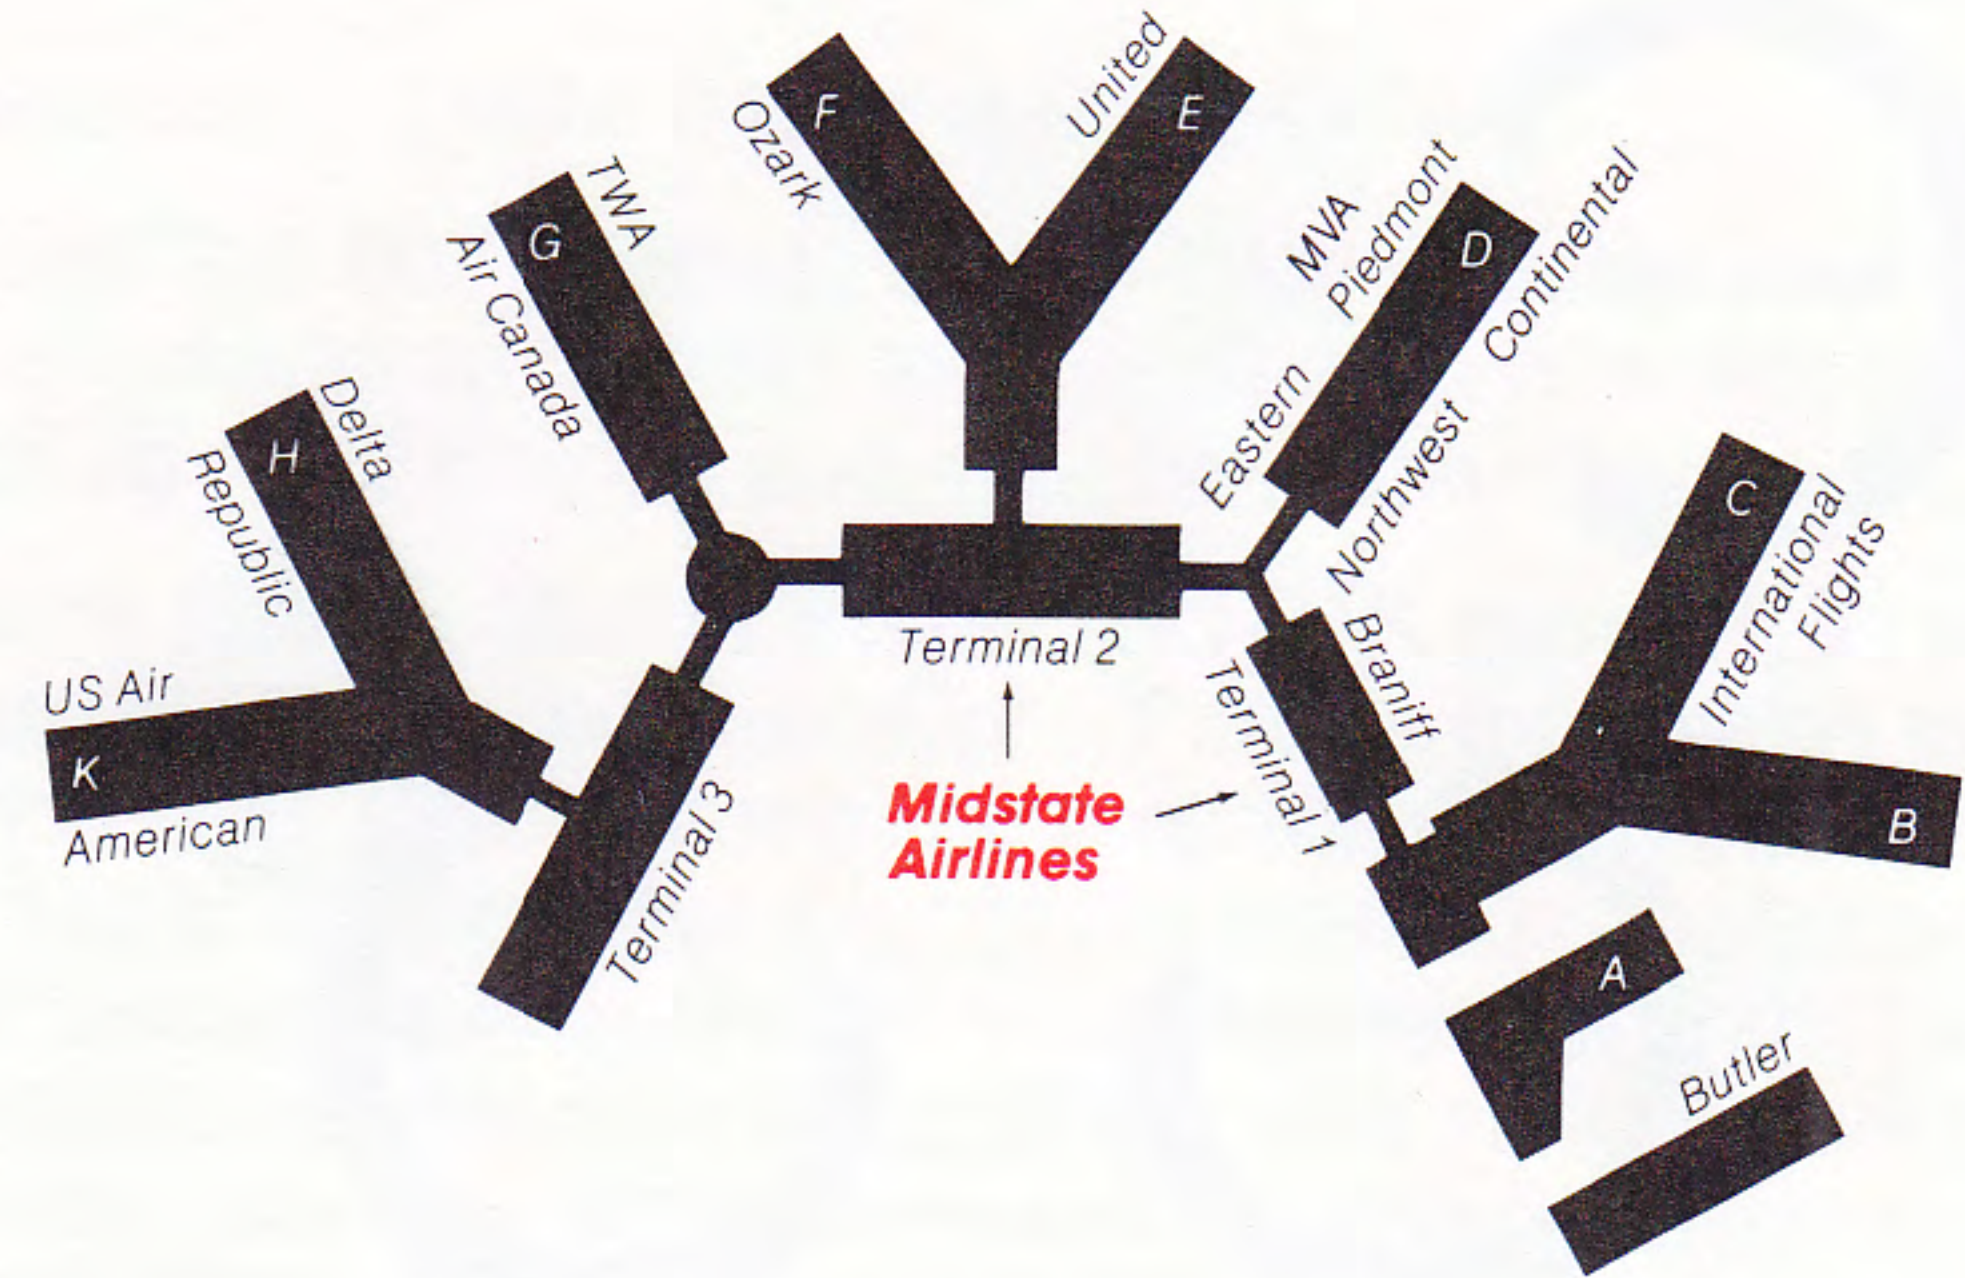

(Cont.)

LaCrosse

LaCrosse Municipal Airport, 5 miles north of LaCrosse on Fanta Reed Road. Local telephone: (608) 782-3405.

Marshfield

Greater Marshfield Municipal Airport, 1 mile south of Marshfield on Highway 13. Local telephone: (715) 387-3471.

Milwaukee

Mitchell Field, 8 miles south of Milwaukee on Interstate 94. Local telephone: (414) 747-4524. (Airport map located on following pages).

Ticket Counter—Midstate operates from the C Concourse located at the Commuter and G.A. (General Aviation) gate.

Minneapolis

Minneapolis/St. Paul International Airport, 10 miles southeast of Minneapolis on Interstate 494. (Airport map located on following pages).

Ticket Counter—Midstate is co-located with Western Airlines in the main terminal. Midstate is located on the Blue Concourse gates 50-53.

Muskegon

Muskegon County Airport, 6 miles south of Muskegon on Ellis Road. Local telephone: (616) 798-2187.

Stevens Point

Central Wisconsin Airport, 20 miles north of Stevens Point at Junction Highway 51 and 153 in Mosinee. Local telephone: (715) 693-6980.

Wausau

Central Wisconsin Airport, 13 miles south of Wausau at Junction Highway 51 and 153 in Mosinee. Local telephone: (715) 693-6980.

Wisconsin Rapids

Central Wisconsin Airport, 35 miles north of Wisconsin Rapids at Junction Highway 51 and 153 in Mosinee. Local telephone: (715) 693-6980.

Chicago O'Hare International Airport