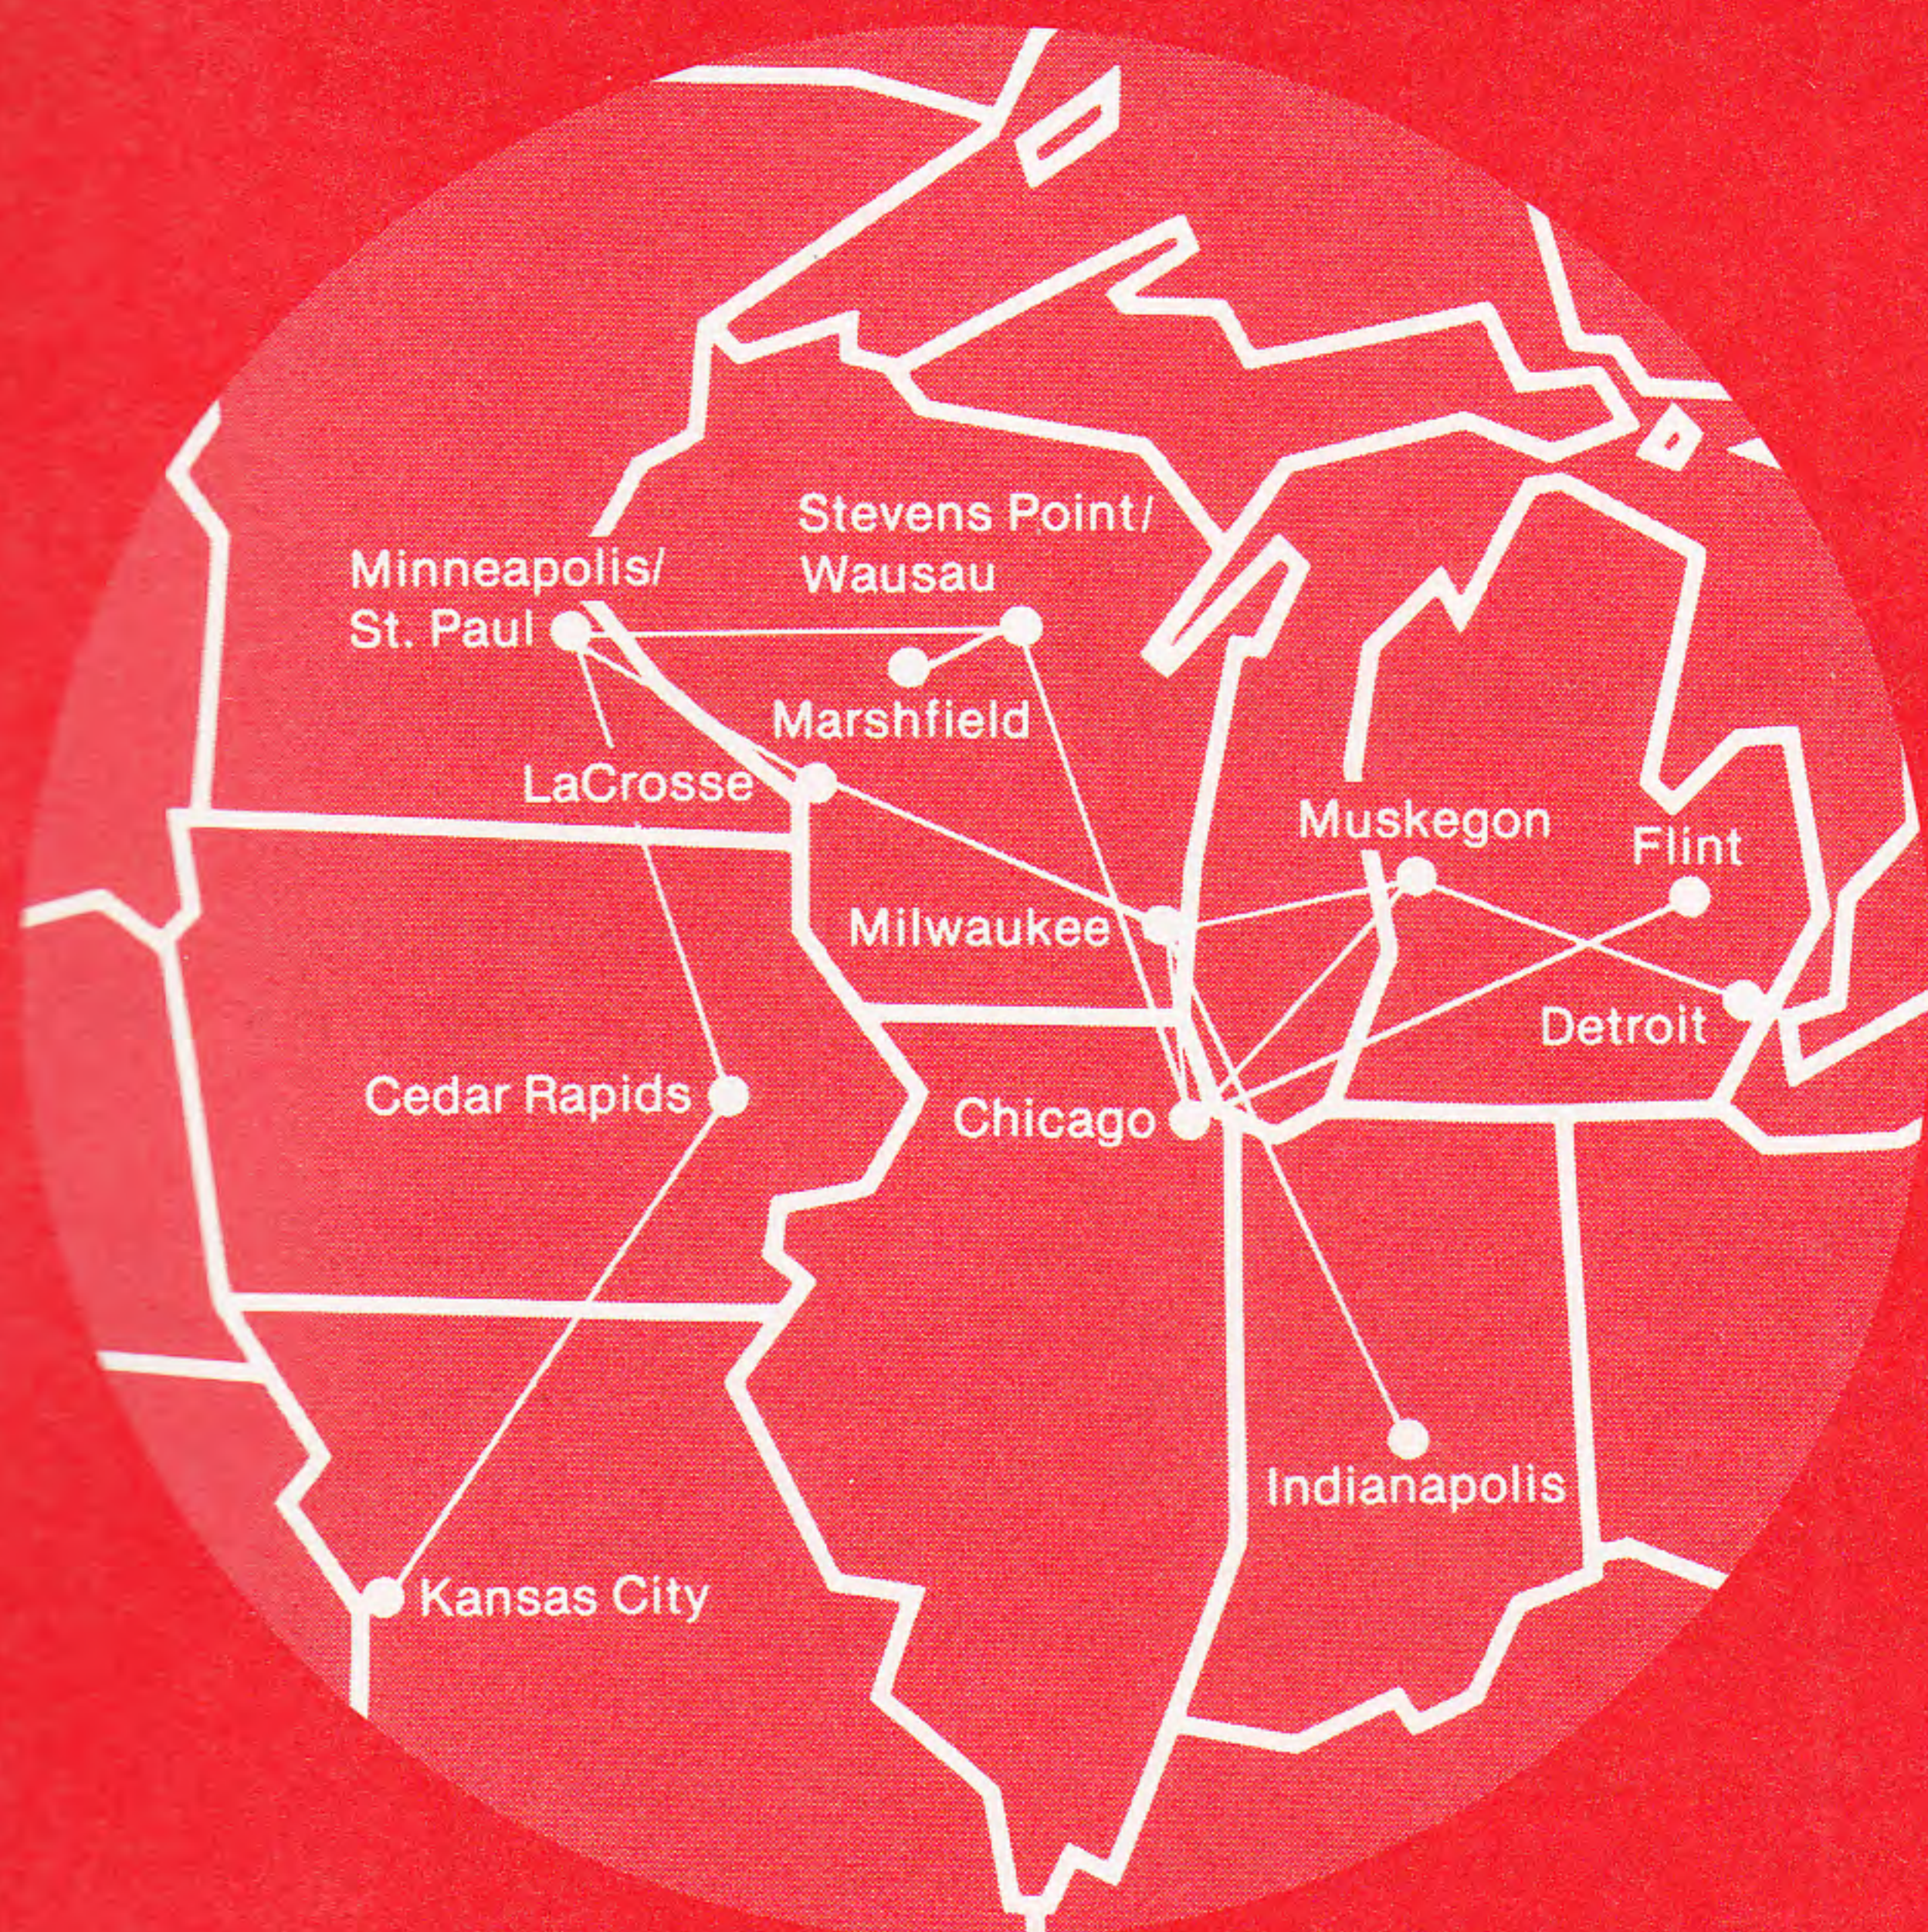

Effective: January 1, 1982