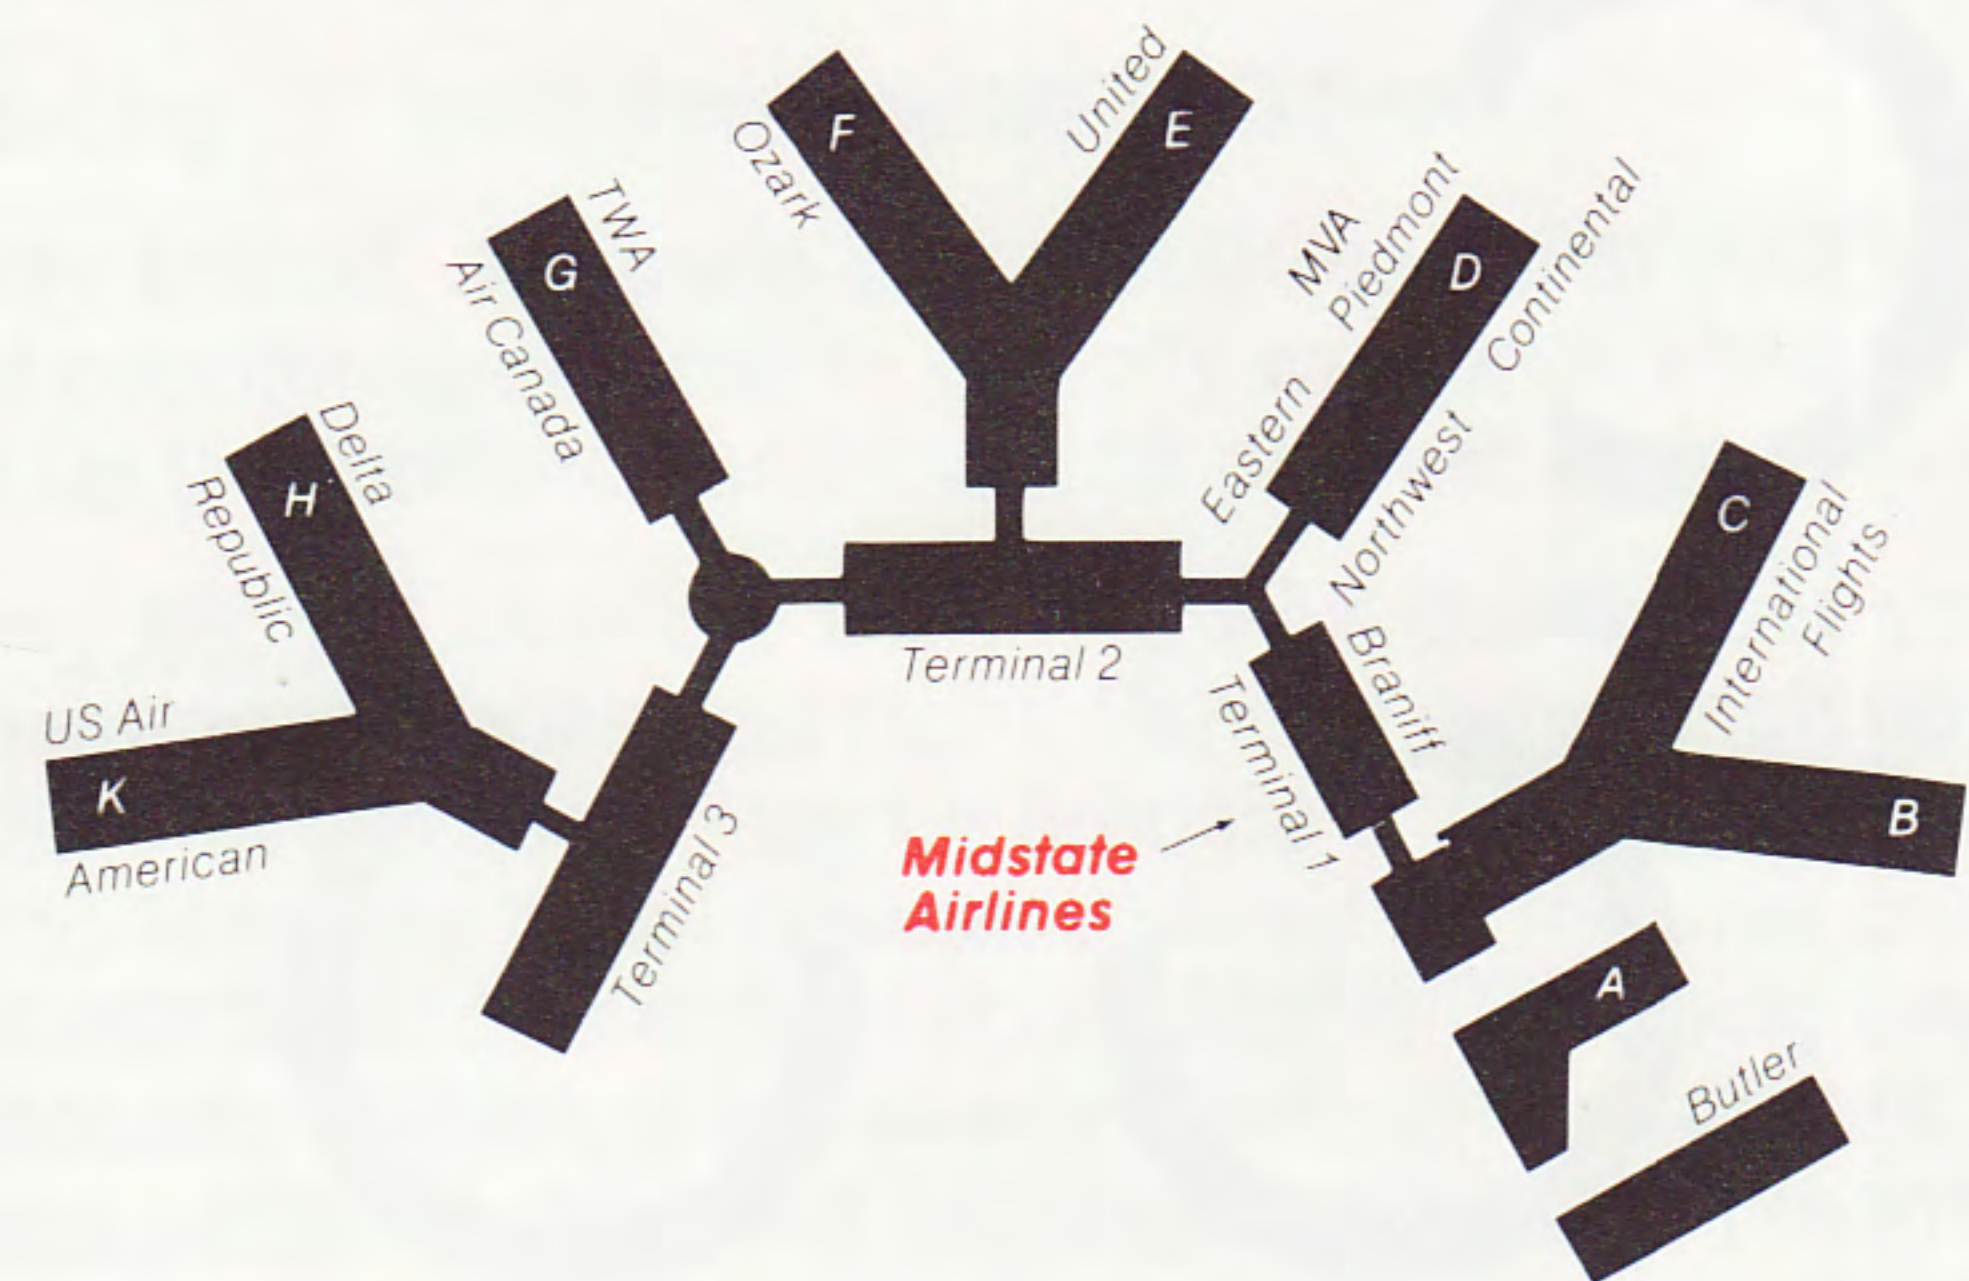

Marshfield

Greater Marshfield Municipal Airport, 1 mile south of Marshfield on Highway 13. Local telephone: (715) 387-3471.

Milwaukee

Mitchell Field, 8 miles south of Milwaukee on Interstate 94. Local telephone: (414) 747-4524. (Airport map located on following pages).

Ticket Counter—Midstate is located in the main terminal, between Texas International and Continental.

Gate—C concourse located at the commuter and G.A. (General Aviation) gate.

Minneapolis

Minneapolis/St. Paul International Airport, 10 miles southeast of Minneapolis on Interstate 494. (Airport map located on following pages).

Ticket Counter—Midstate is co-located with Western Airlines in the main terminal. Midstate is located on the Blue Concourse gates 50-53.

Muskegon

Muskegon County Airport, 6 miles south of Muskegon on Ellis Road. Local telephone: (616) 798-2187.

Stevens Point

Central Wisconsin Airport, 20 miles north of Stevens Point at Junction Highway 51 and 153 in Mosinee. Local telephone: (715) 693-6980.

Wausau

Central Wisconsin Airport, 13 miles south of Wausau at Junction Highway 51 and 153 in Mosinee. Local telephone: (715) 693-6980.

Wisconsin Rapids

Central Wisconsin Airport, 35 miles north of Wisconsin Rapids at Junction Highway 51 and 153 in Mosinee. Local telephone: (715) 693-6980.

Chicago O'Hare International Airport