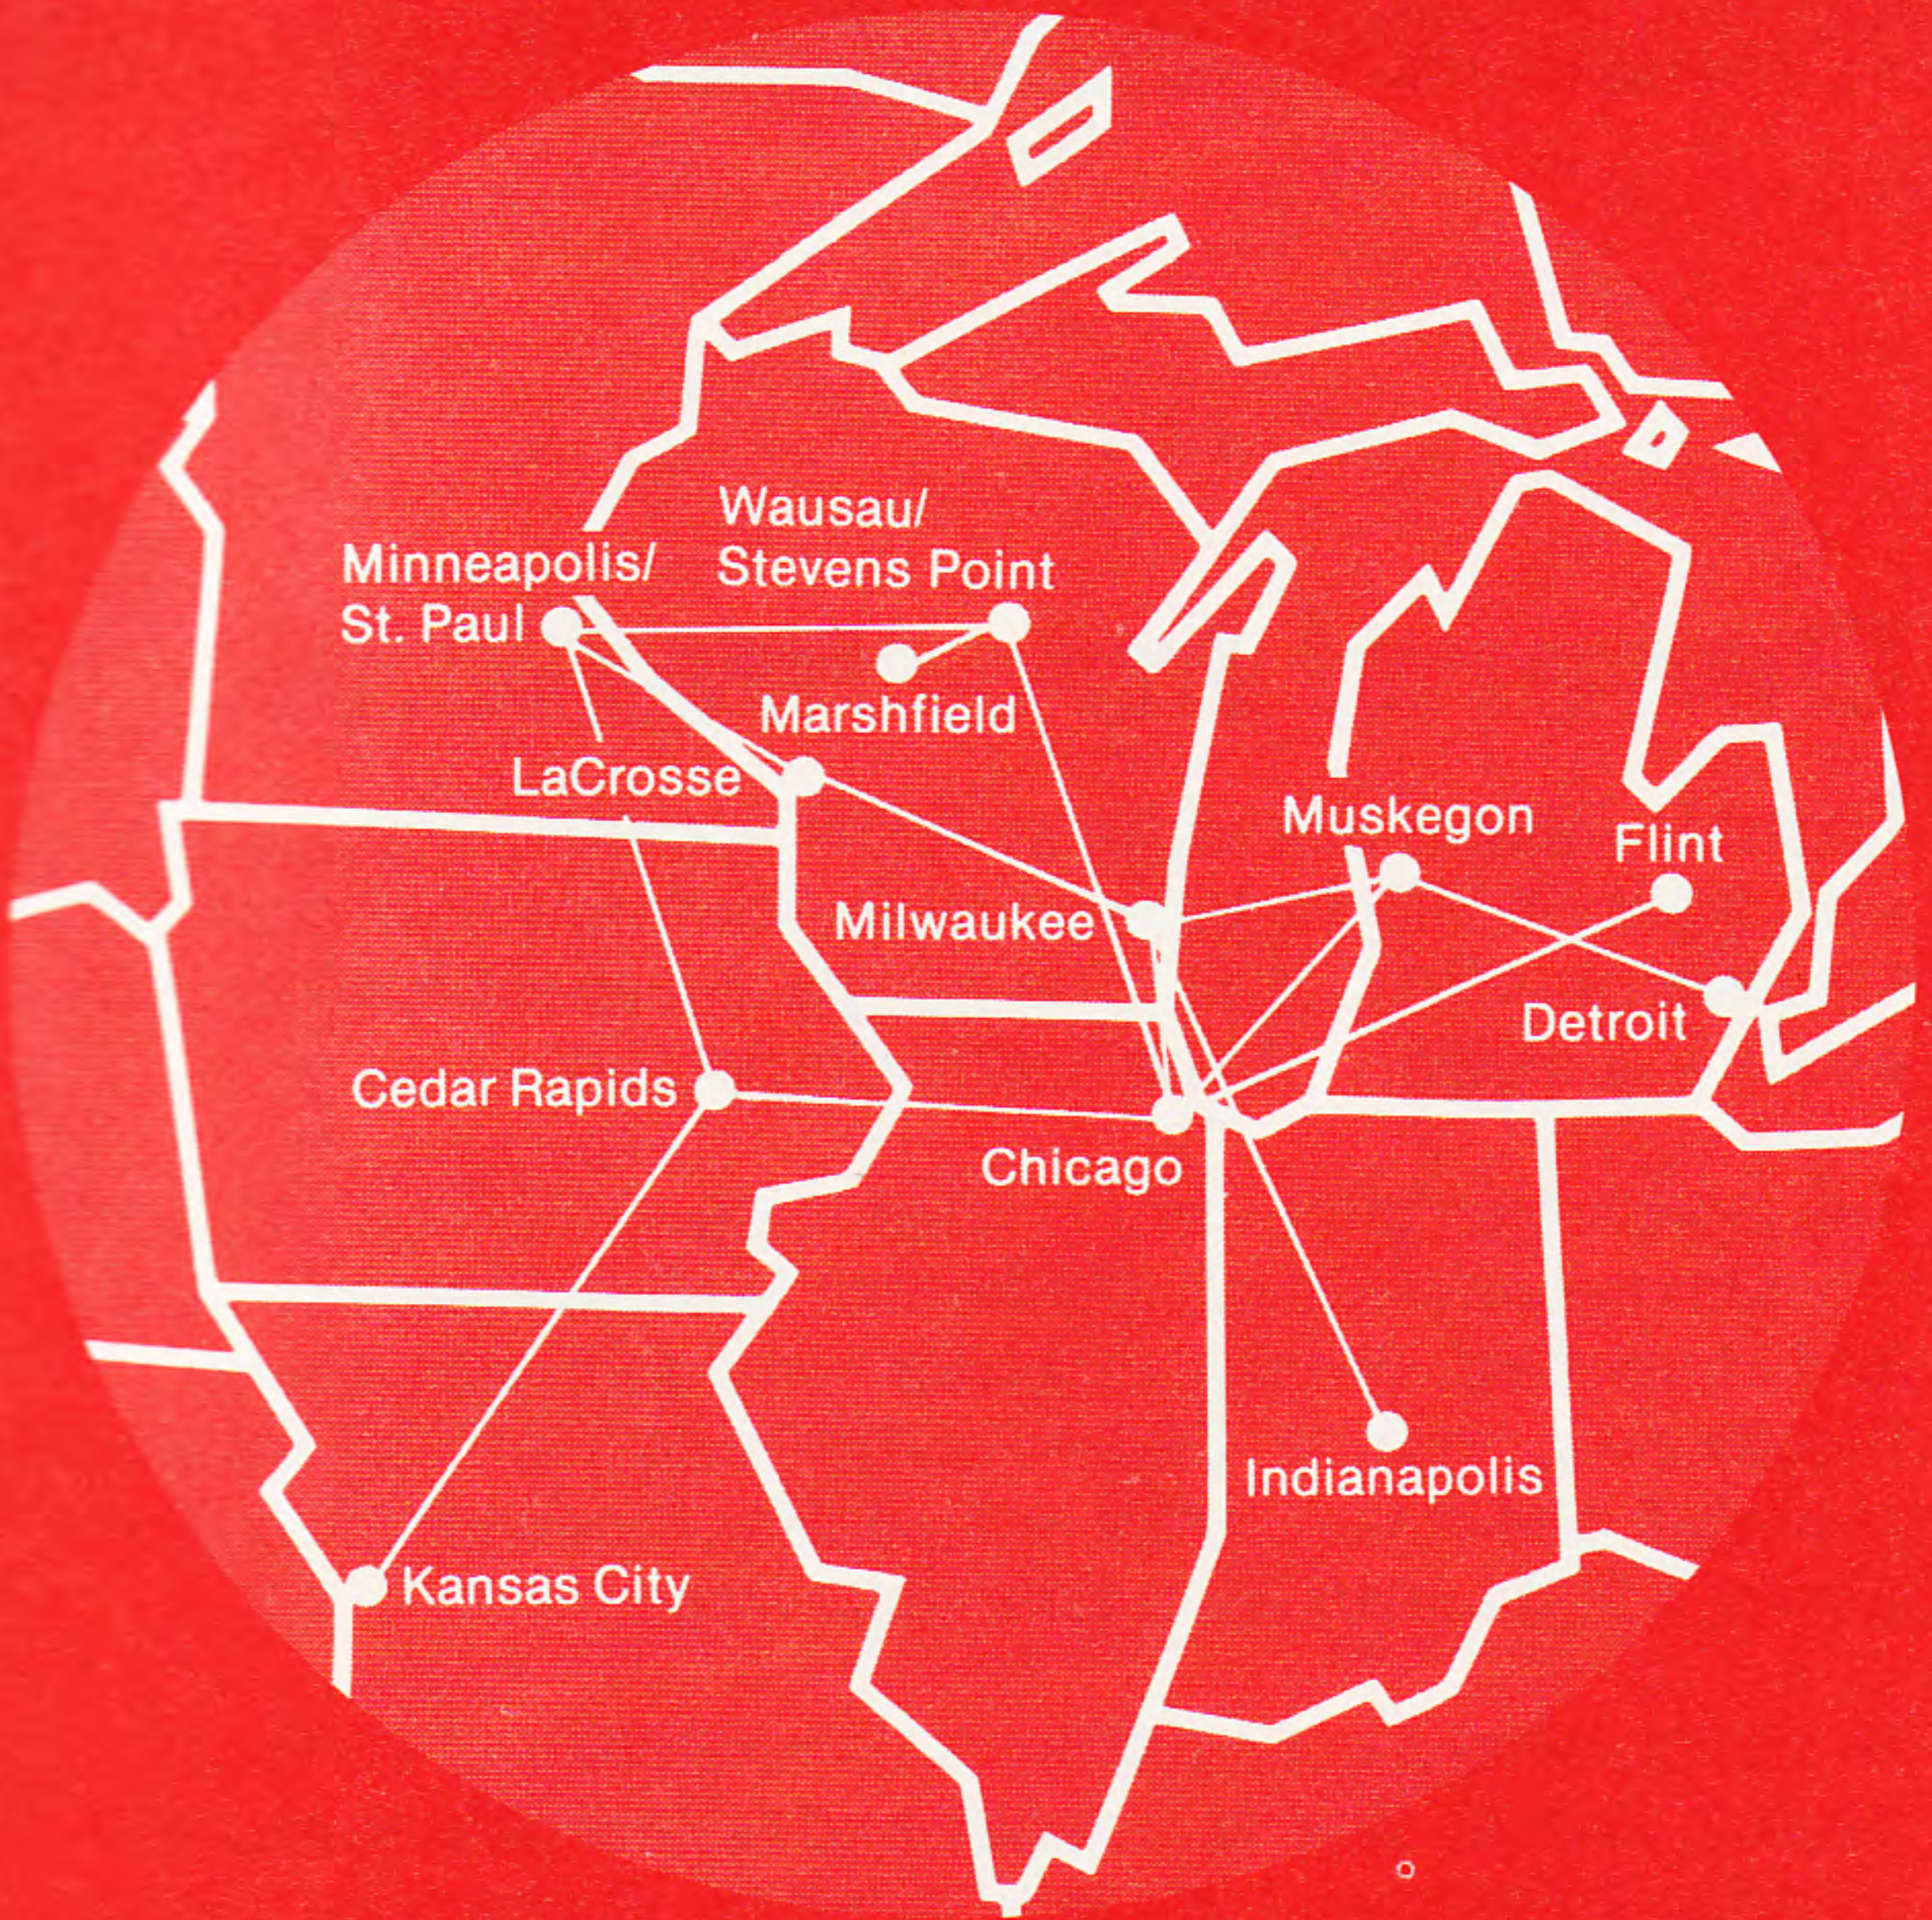

Effective: March 1, 1982