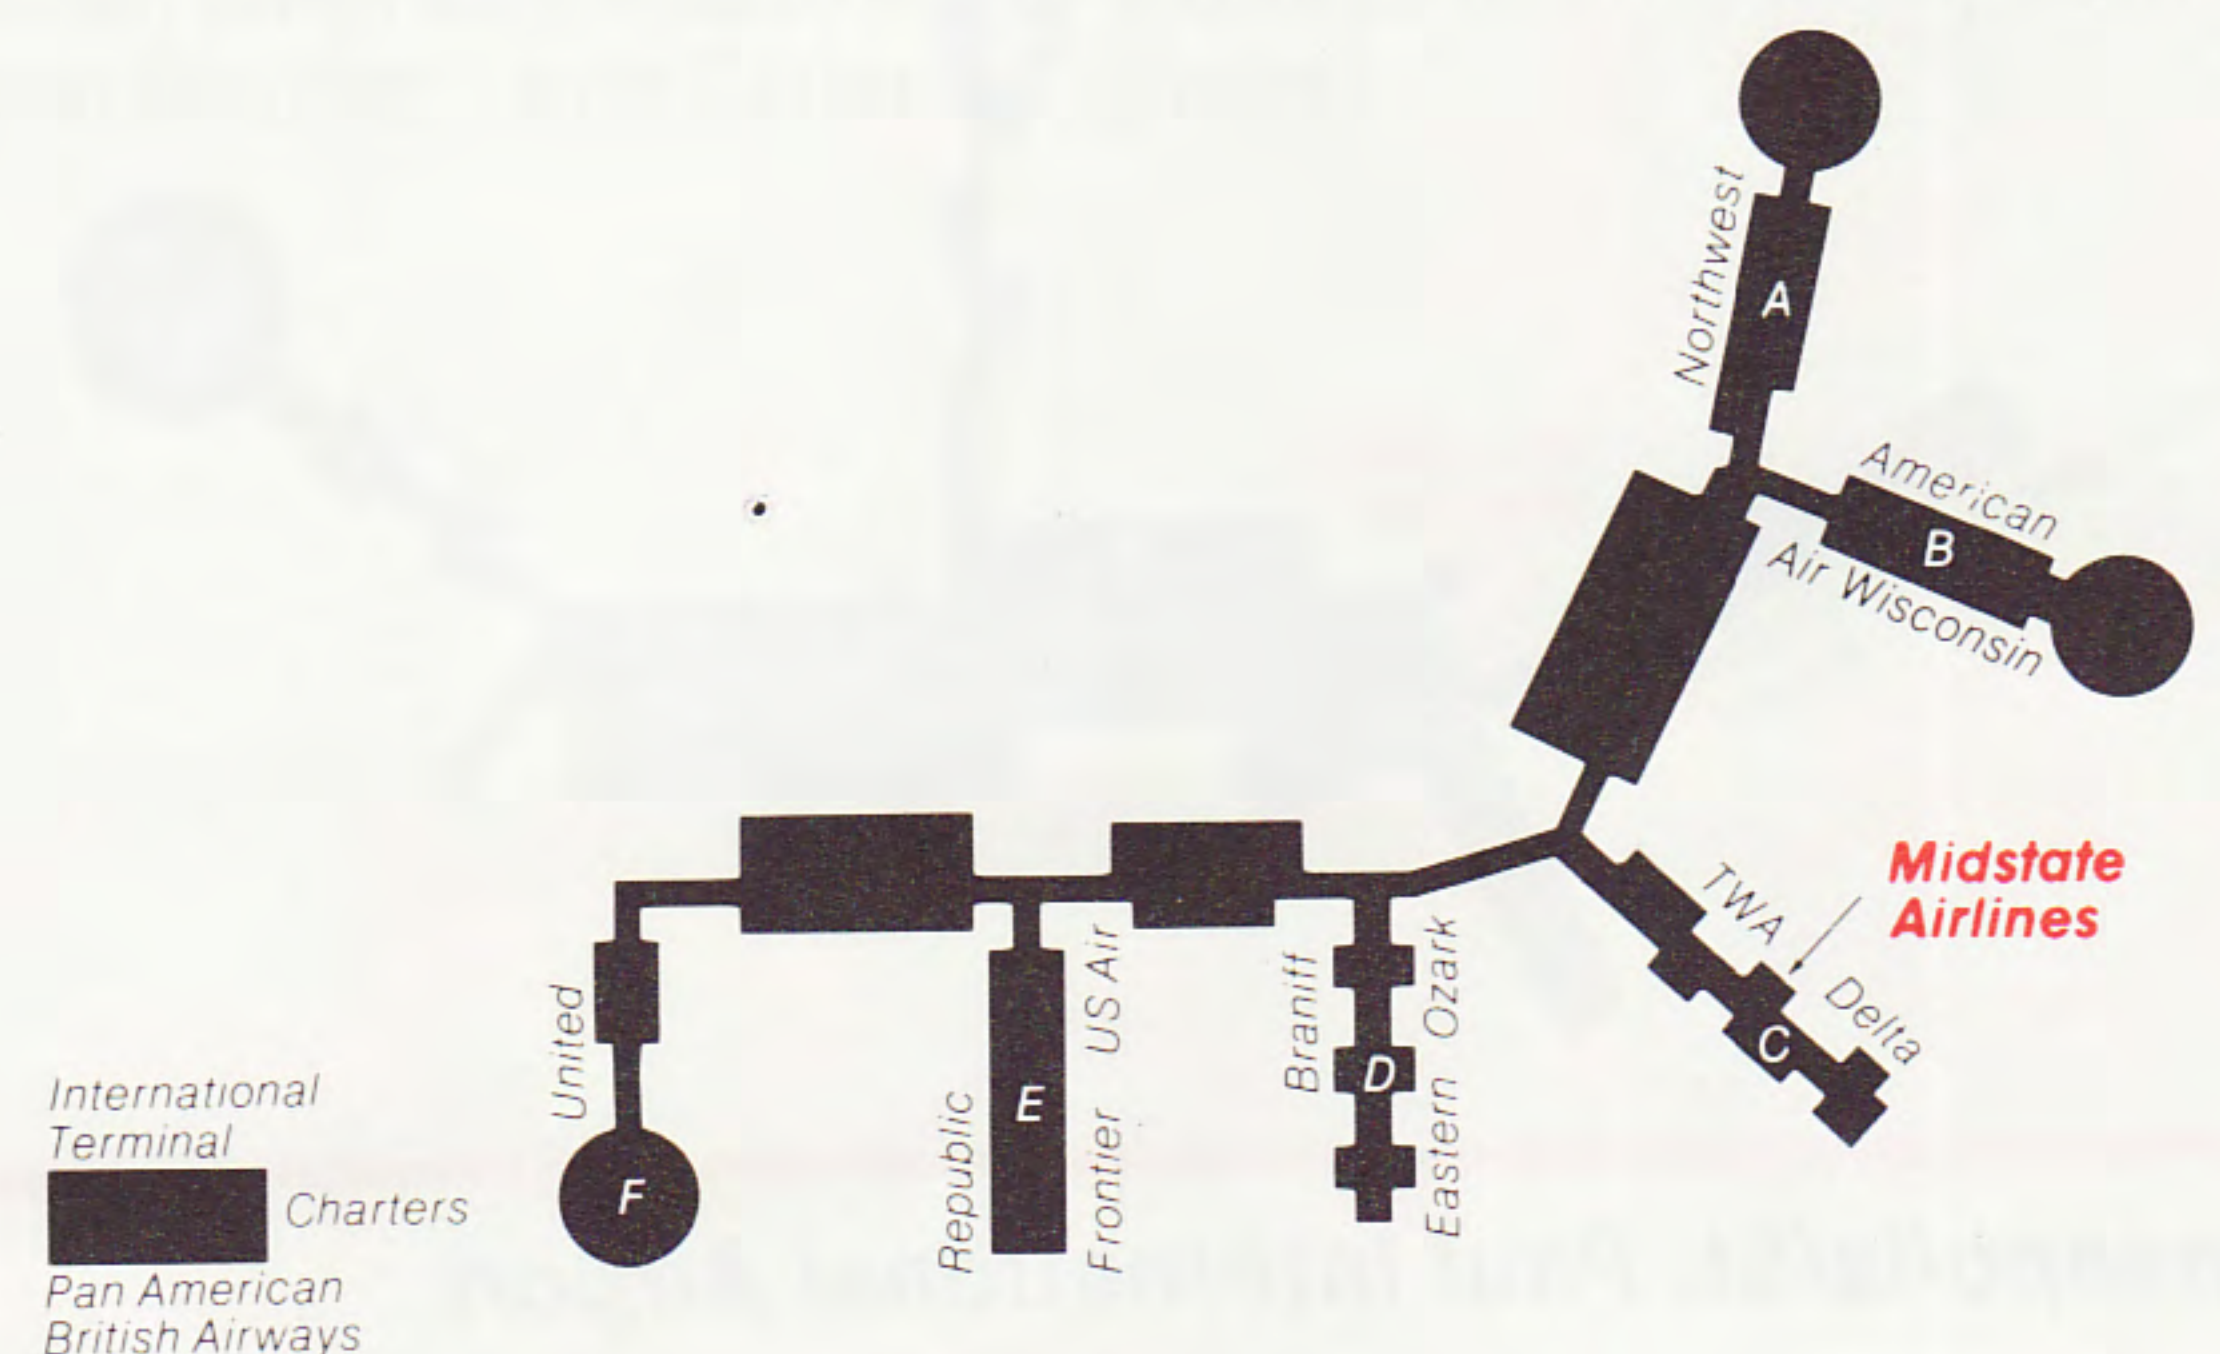

Detroit Metropolitan Airport