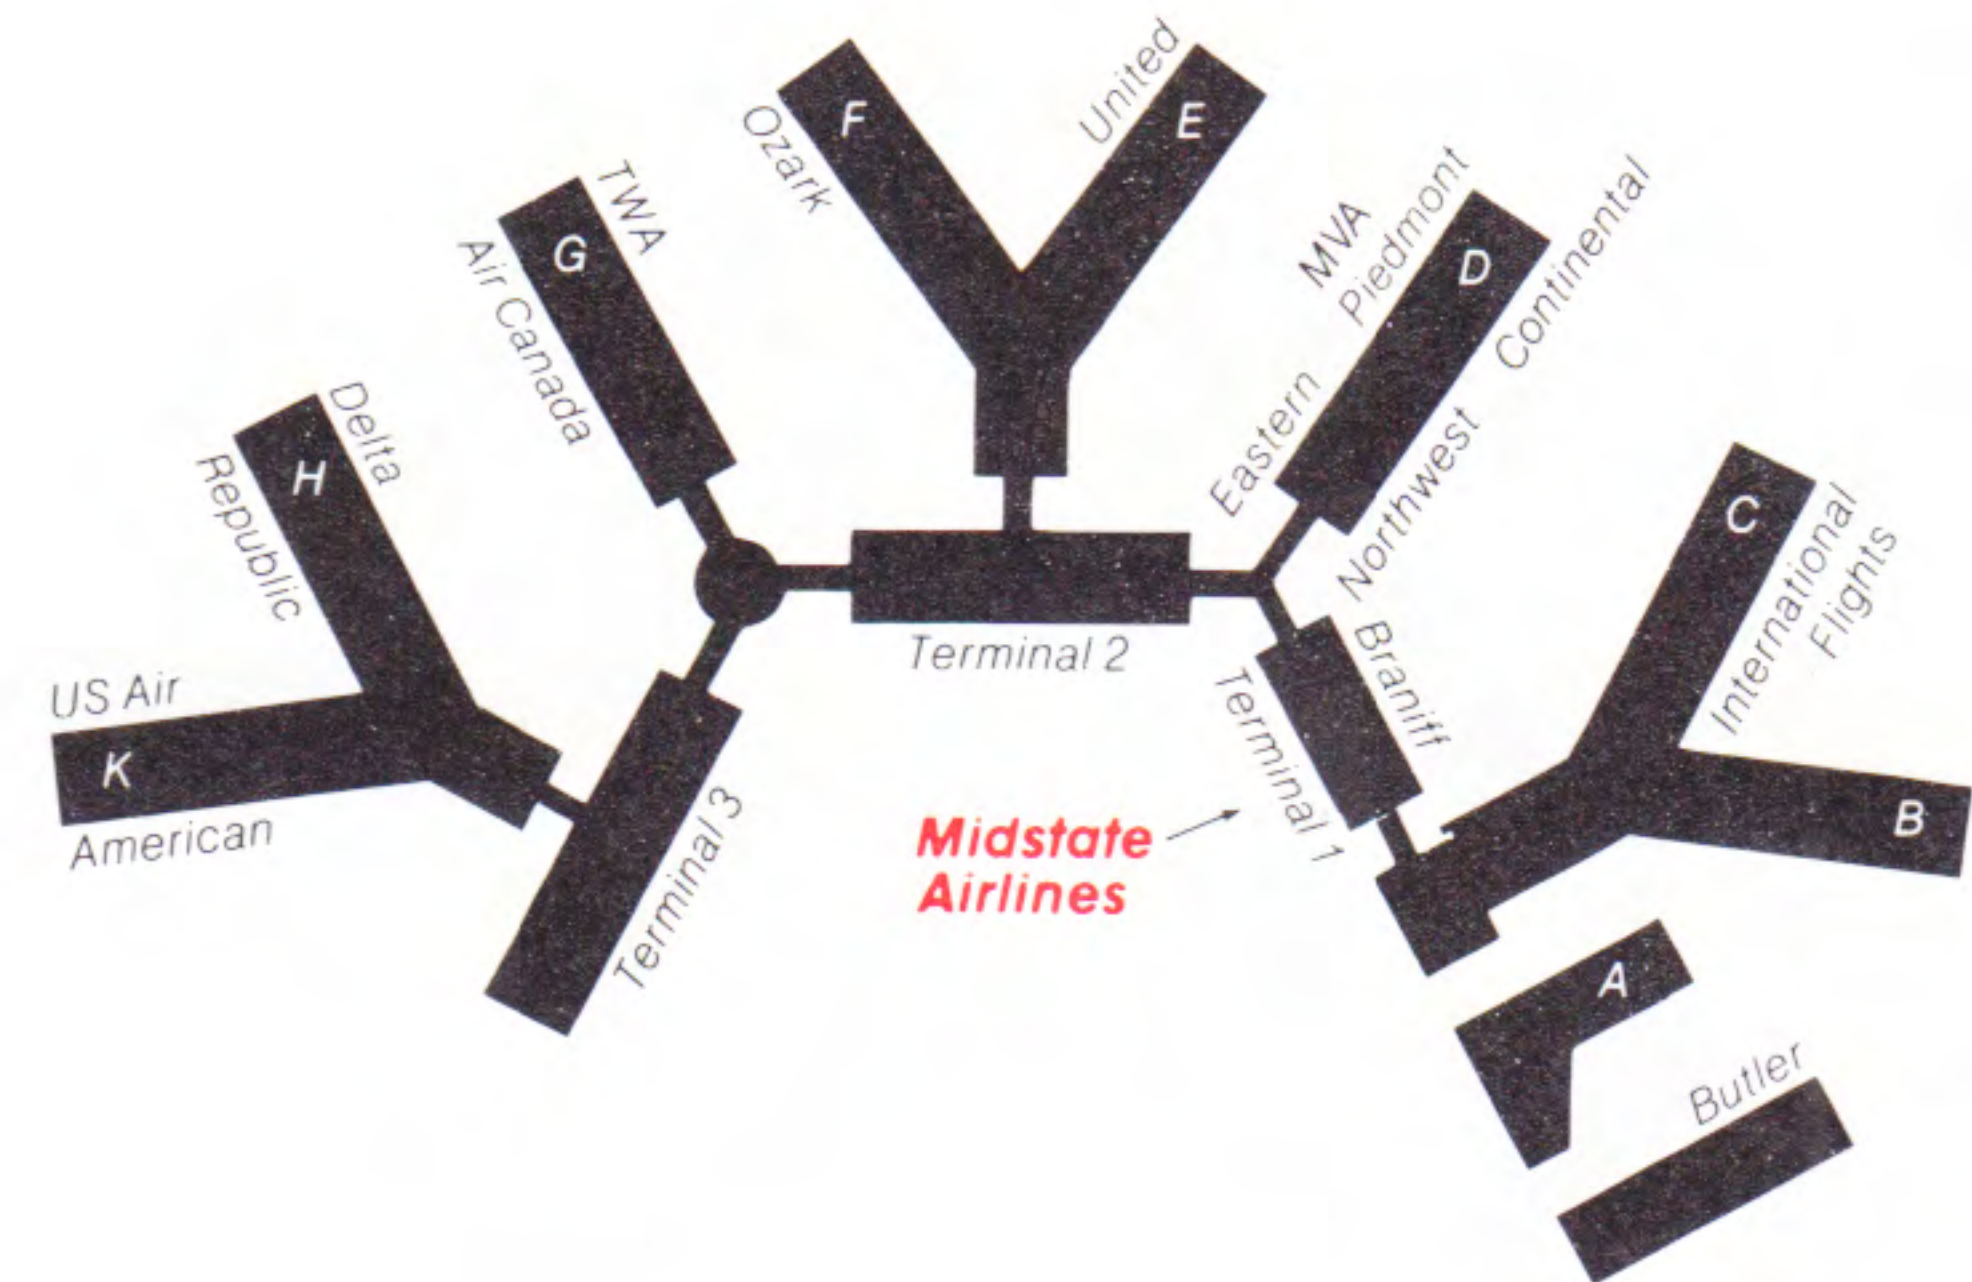

(Cont.)

LaCrosse

LaCrosse Municipal Airport, 5 miles north of LaCrosse on Fanta Reed Road. Local telephone: (608) 782-3405.

Marshfield

Greater Marshfield Municipal Airport, 1 mile south of Marshfield on Highway 13. Local telephone: (715) 387-3471.

Milwaukee

Mitchell Field, 8 miles south of Milwaukee on Interstate 94. Local telephone: (414) 747-4524. (Airport map located on following pages).

Ticket Counter—Midstate is located in the main terminal, between Texas International and Continental.

Gate—C concourse located at the commuter and G.A. (General Aviation) gate.

Minneapolis/St. Paul

Minneapolis/St. Paul International Airport, 10 miles southeast of Minneapolis on Interstate 494. (Airport map located on following pages.)

Ticket Counter—Midstate is co-located with Western Airlines in the main terminal.

Gate—Blue Concourse, Gate 52.

Muskegon

Muskegon County Airport, 6 miles south of Muskegon on Ellis Road. Local telephone: (616) 798-2187.

Stevens Point

Central Wisconsin Airport, 20 miles north of Stevens Point at Junction Highway 51 and 153 in Mosinee. Local telephone: (715) 693-6980.

Wausau

Central Wisconsin Airport, 13 miles south of Wausau at Junction Highway 51 and 153 in Mosinee. Local telephone: (715) 693-6980.

Chicago O'Hare International Airport