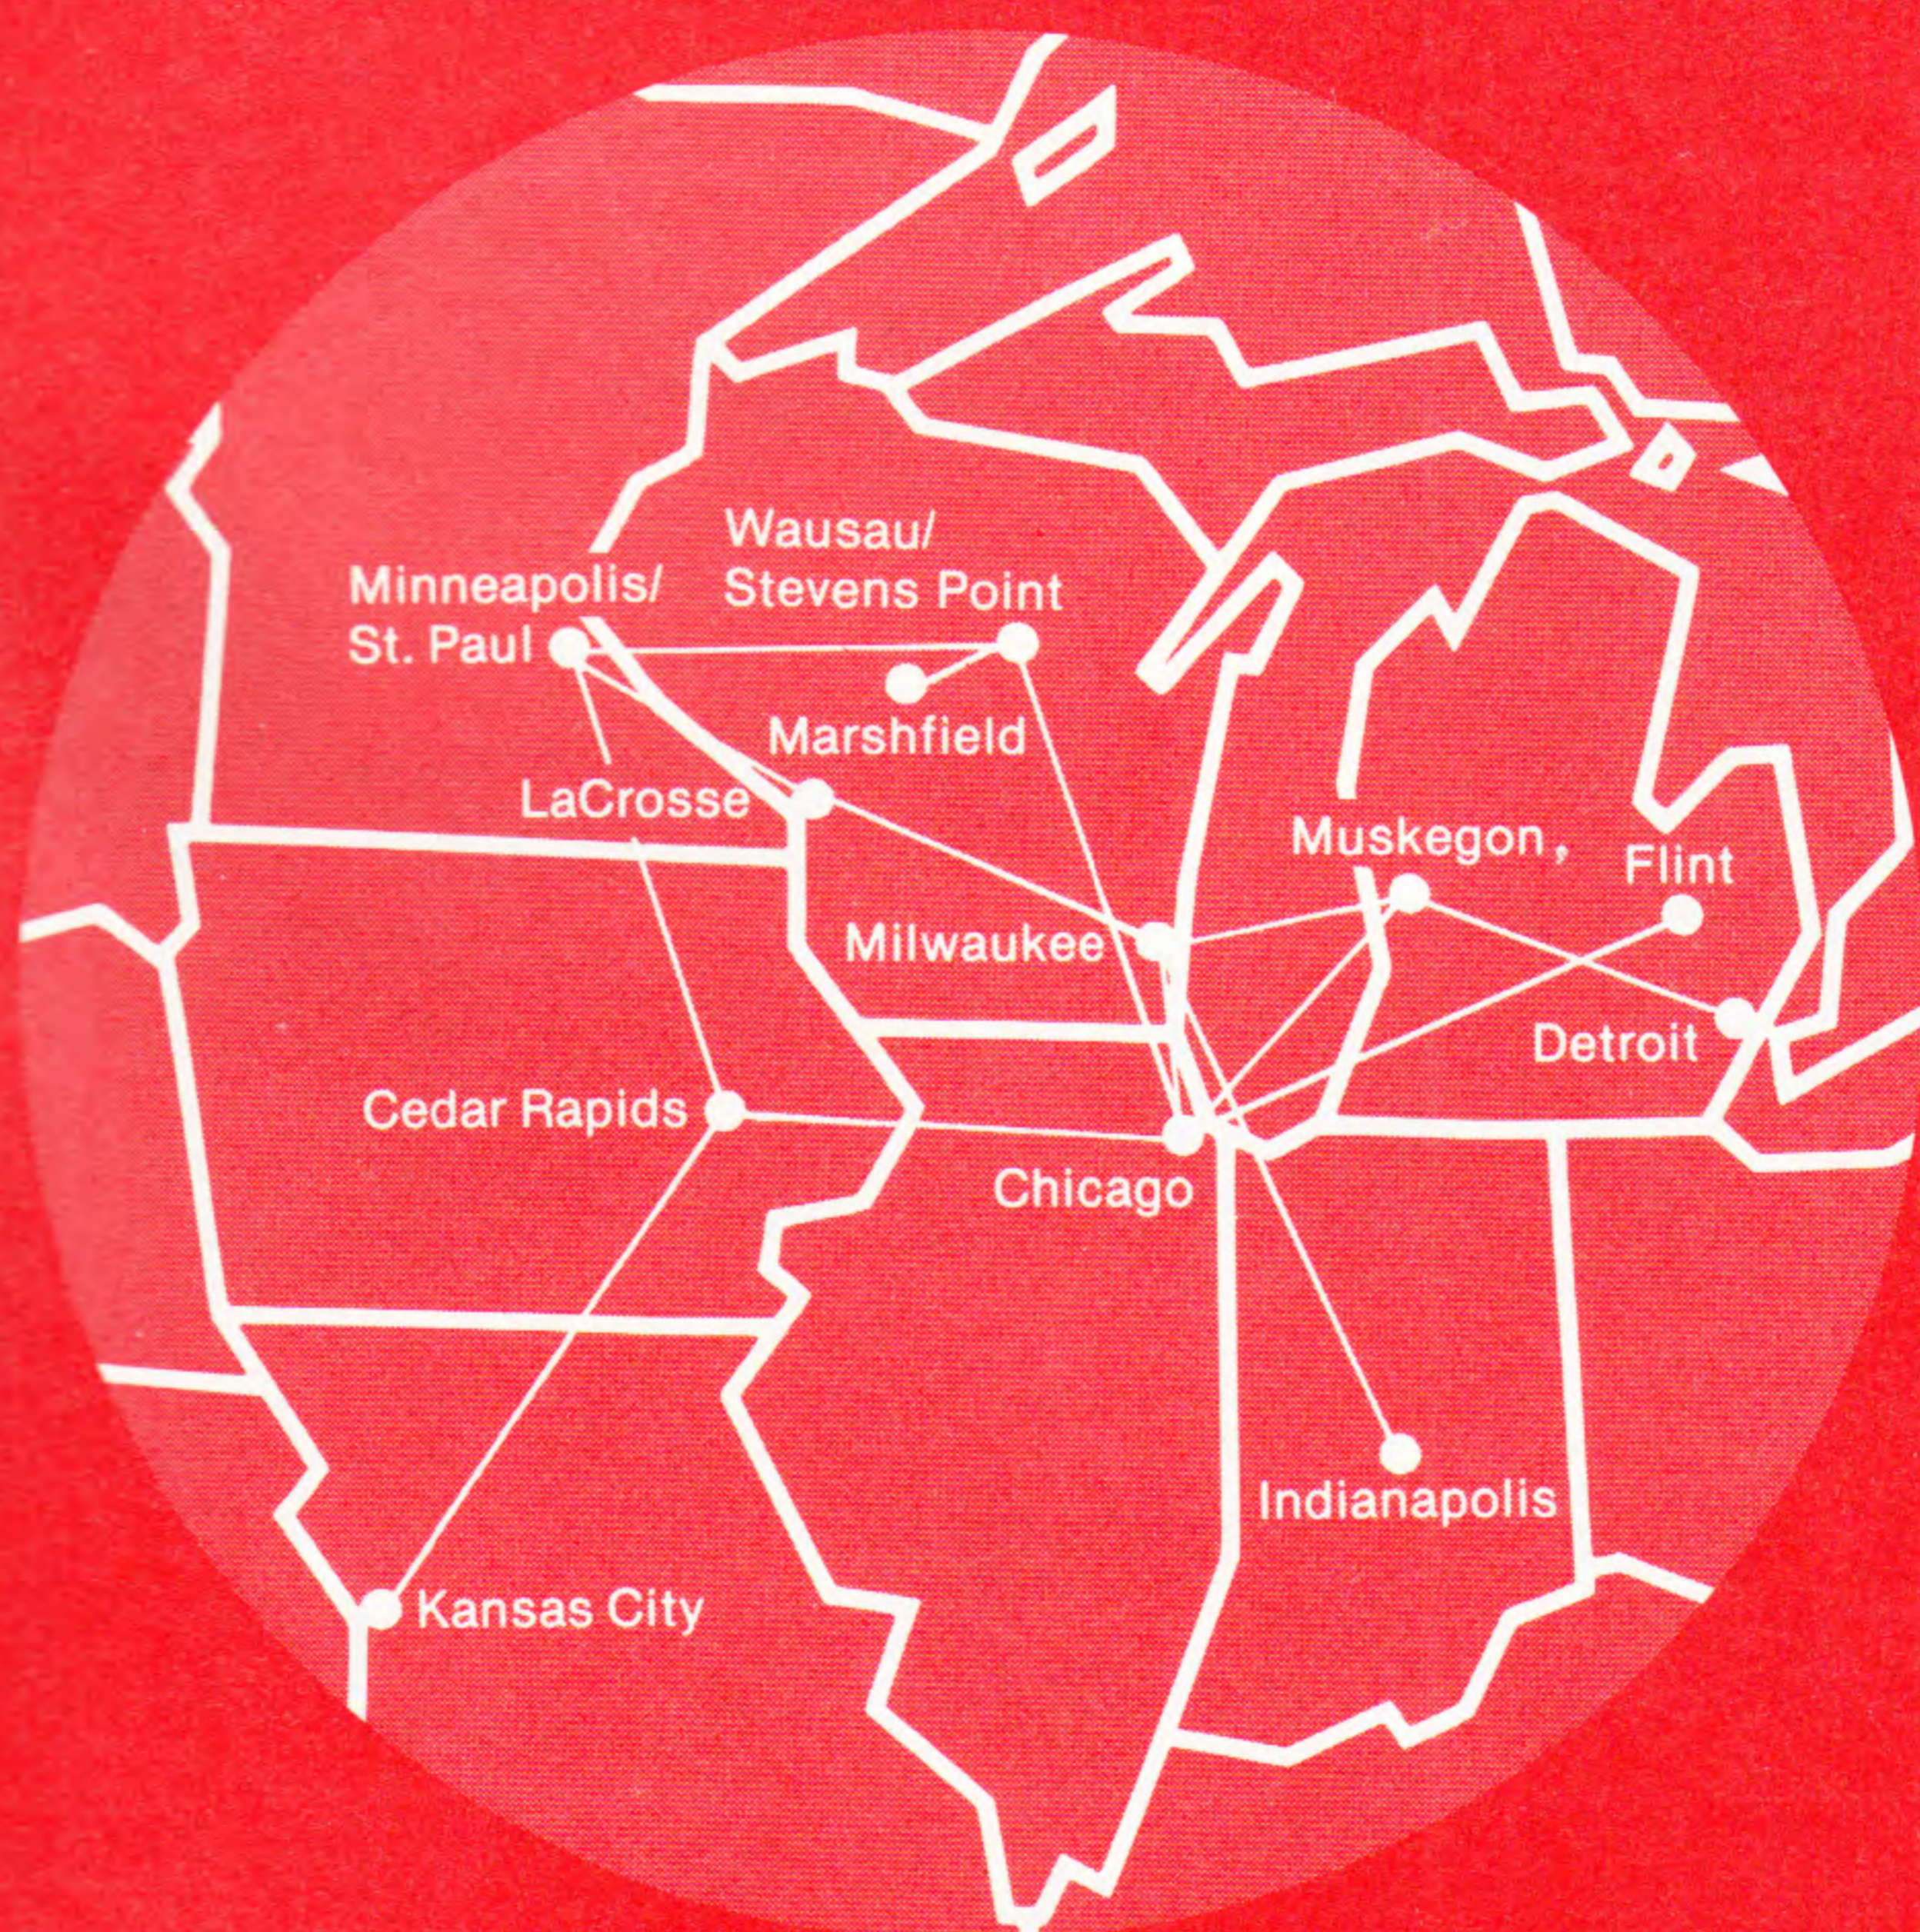

Effective April 25, 1982