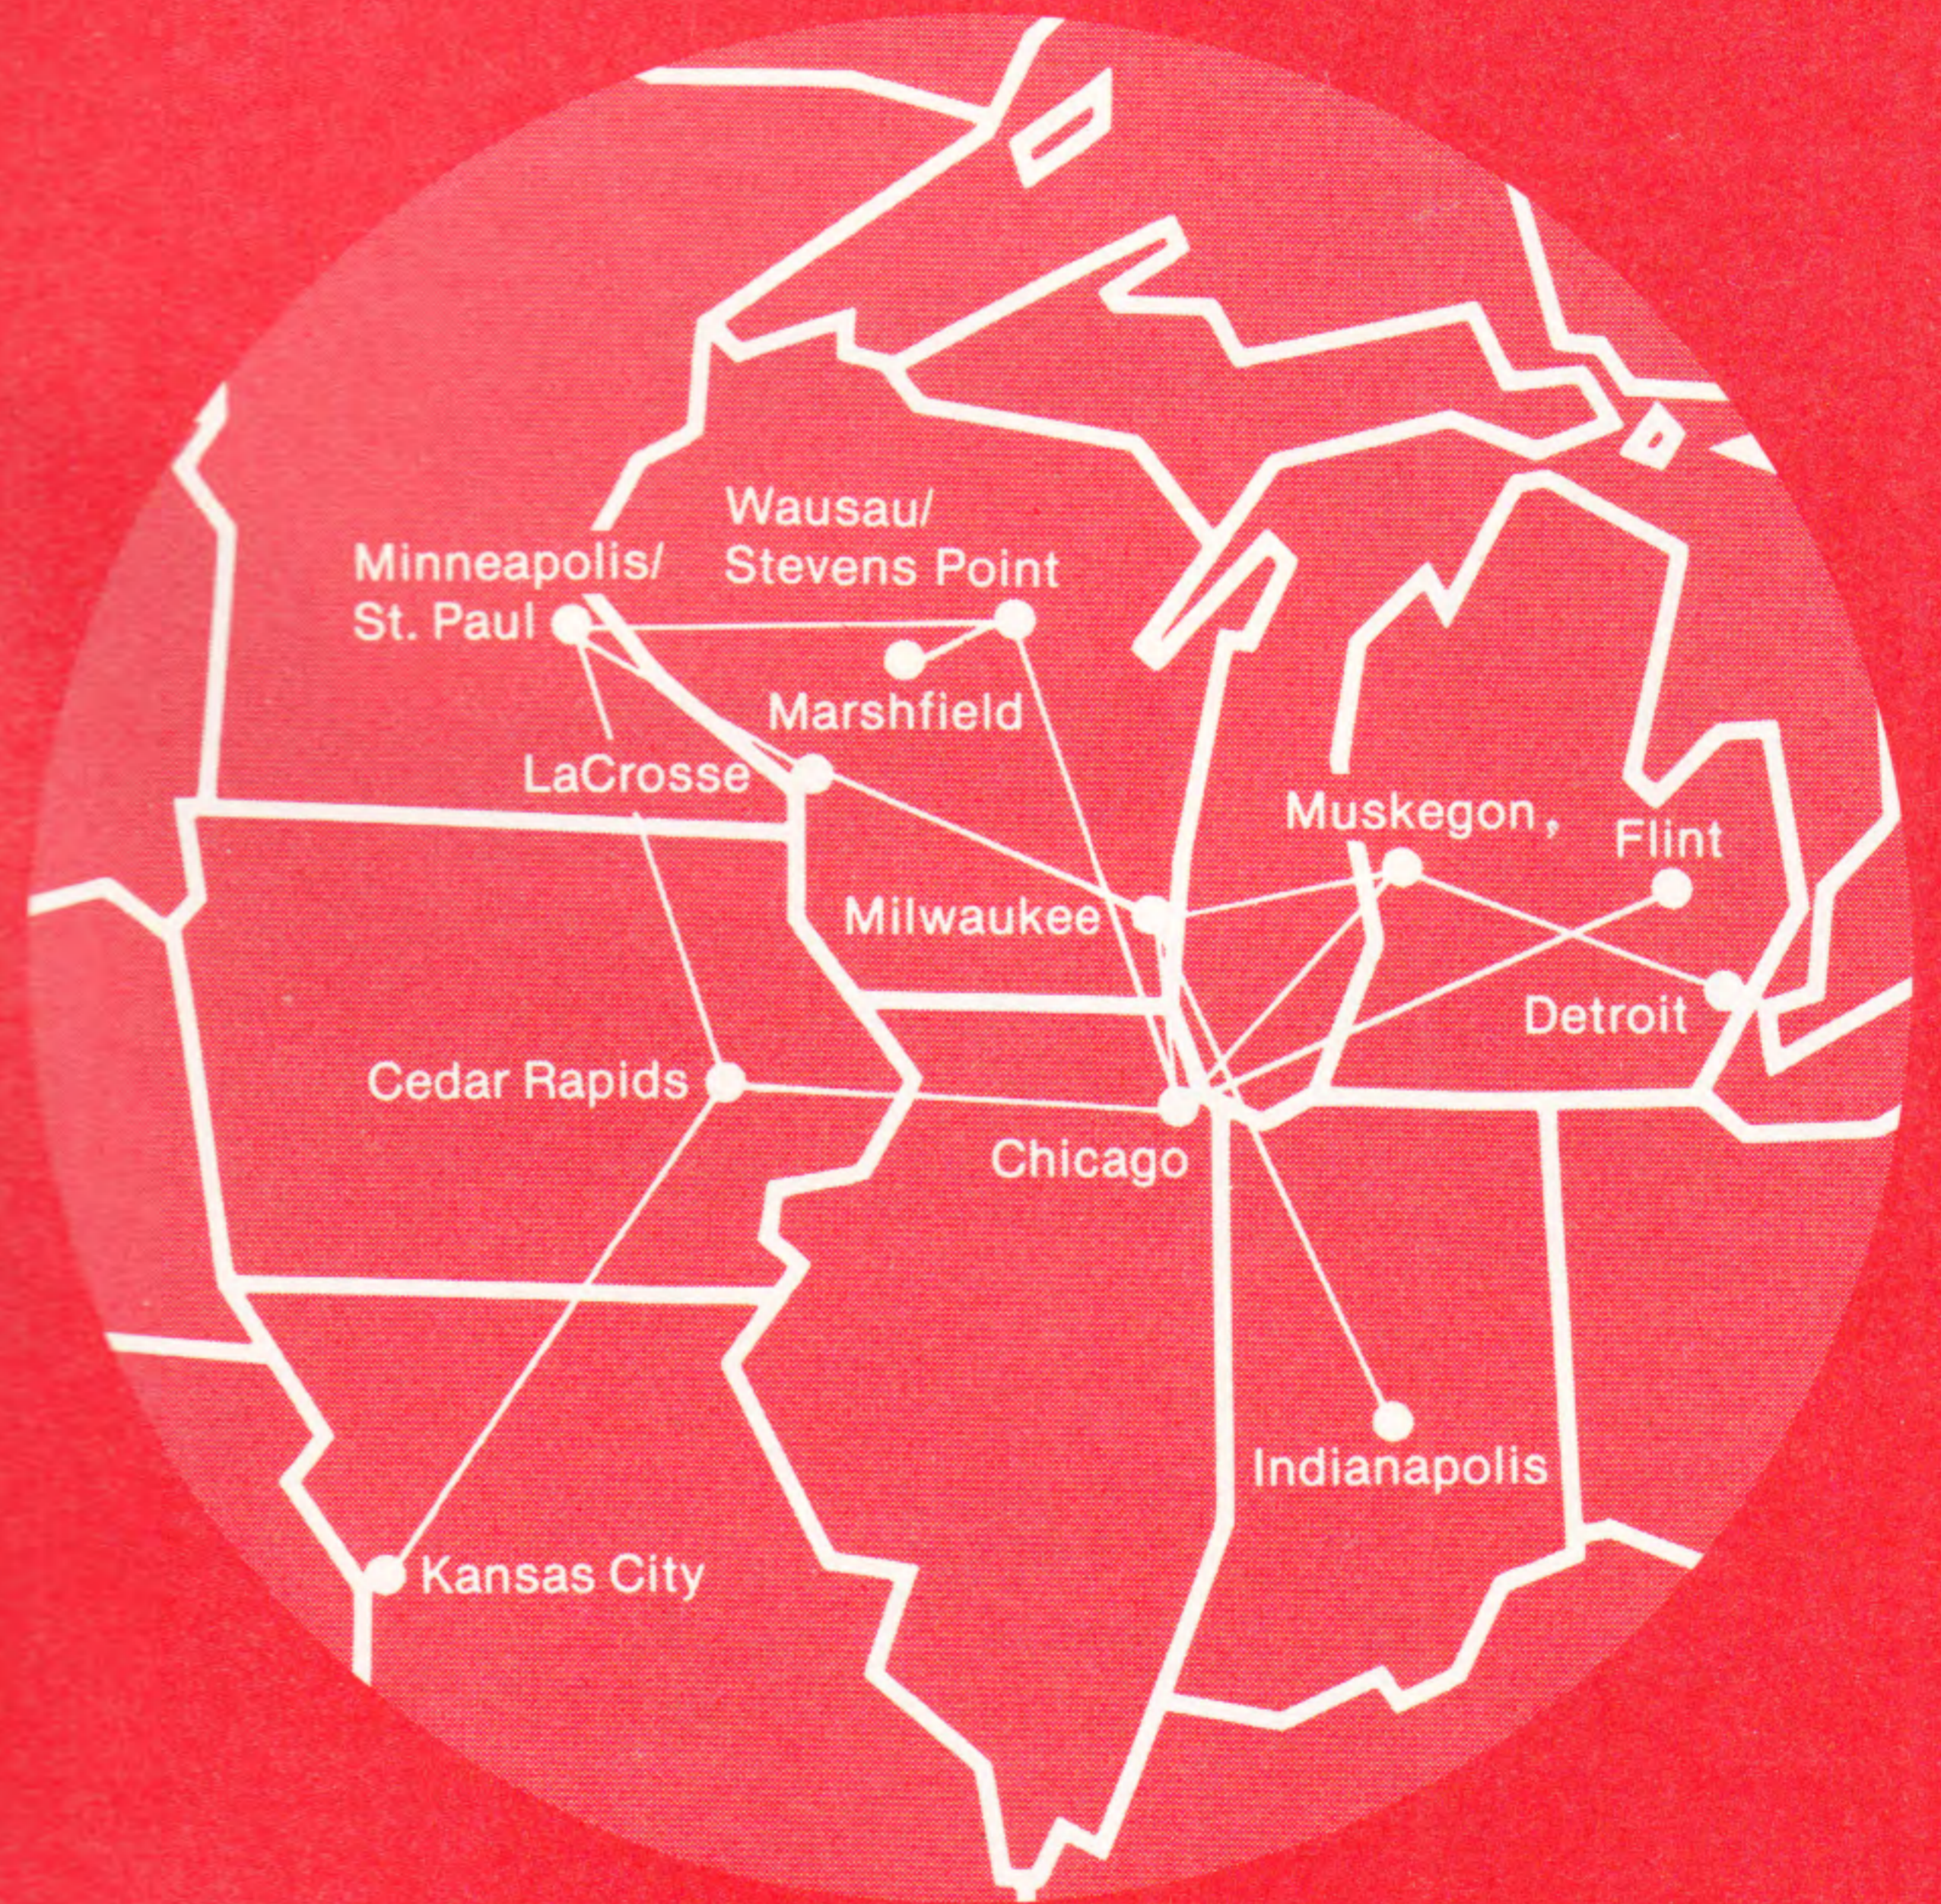

Midstate Airlines

Flight Schedule

Bulk Rate
U.S. Postage
PAID
Permit No. 2855
Milwaukee, WI

Midstate Airlines

Midstate Airlines
3101 Dixon Street
Stevens Point, WI
54481

Effective April 25, 1982