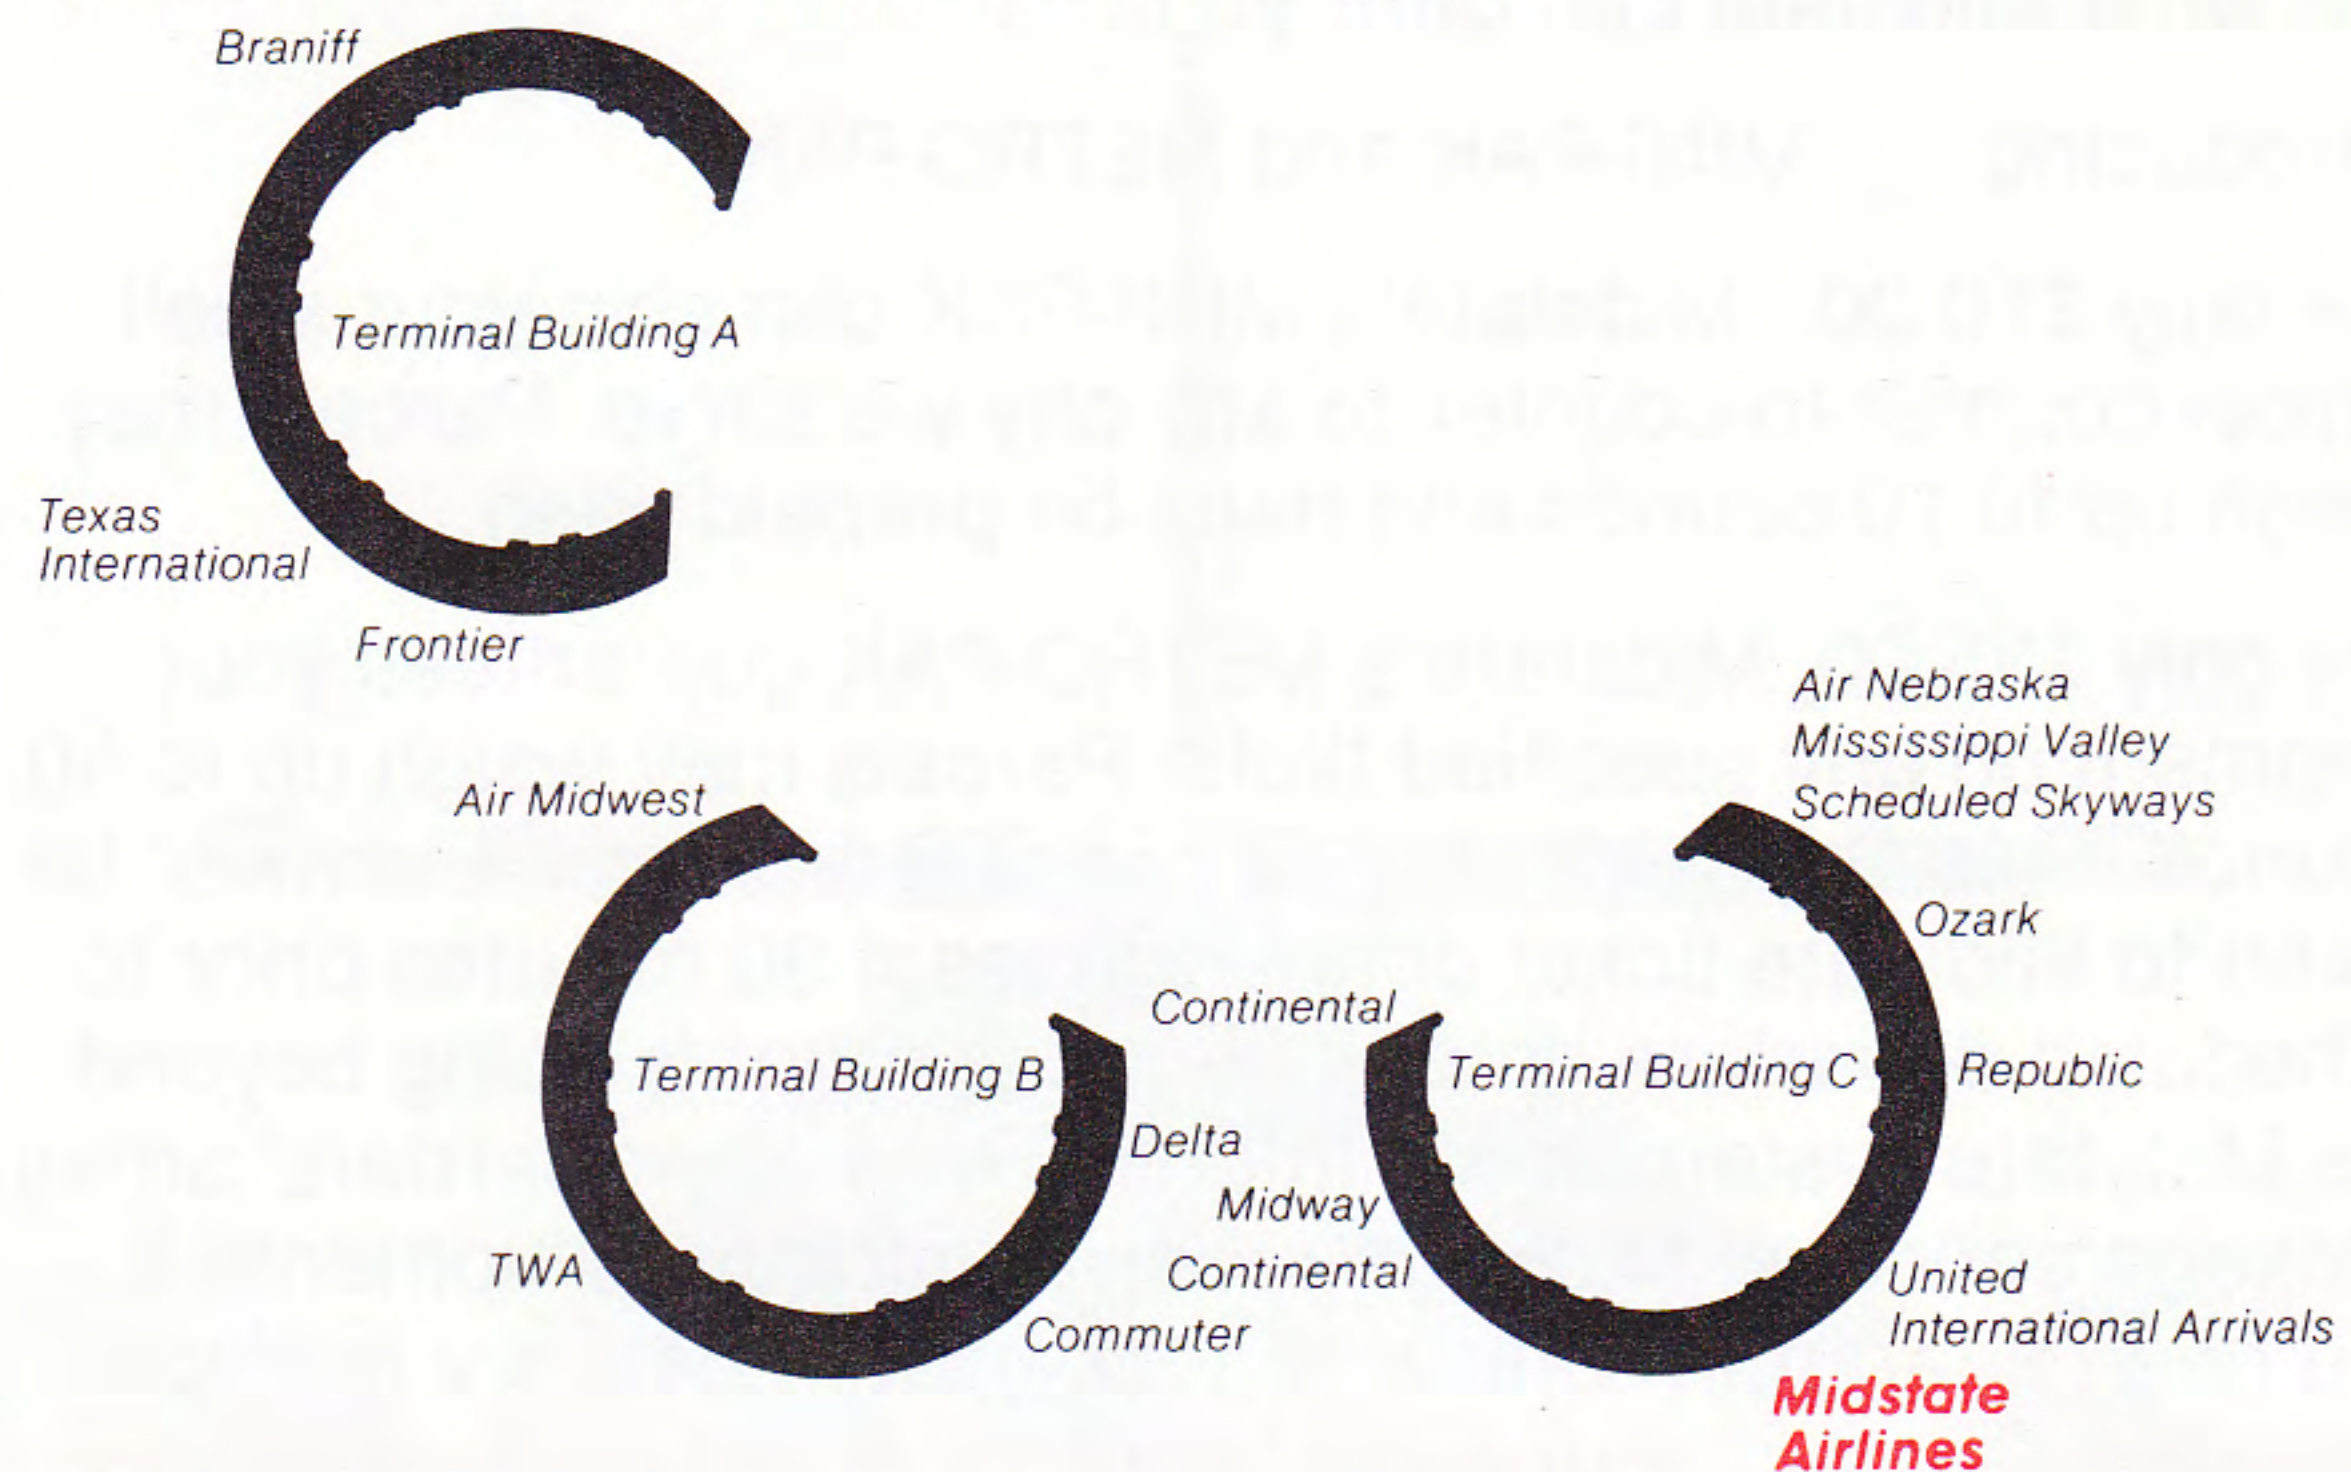

Kansas City International Airport