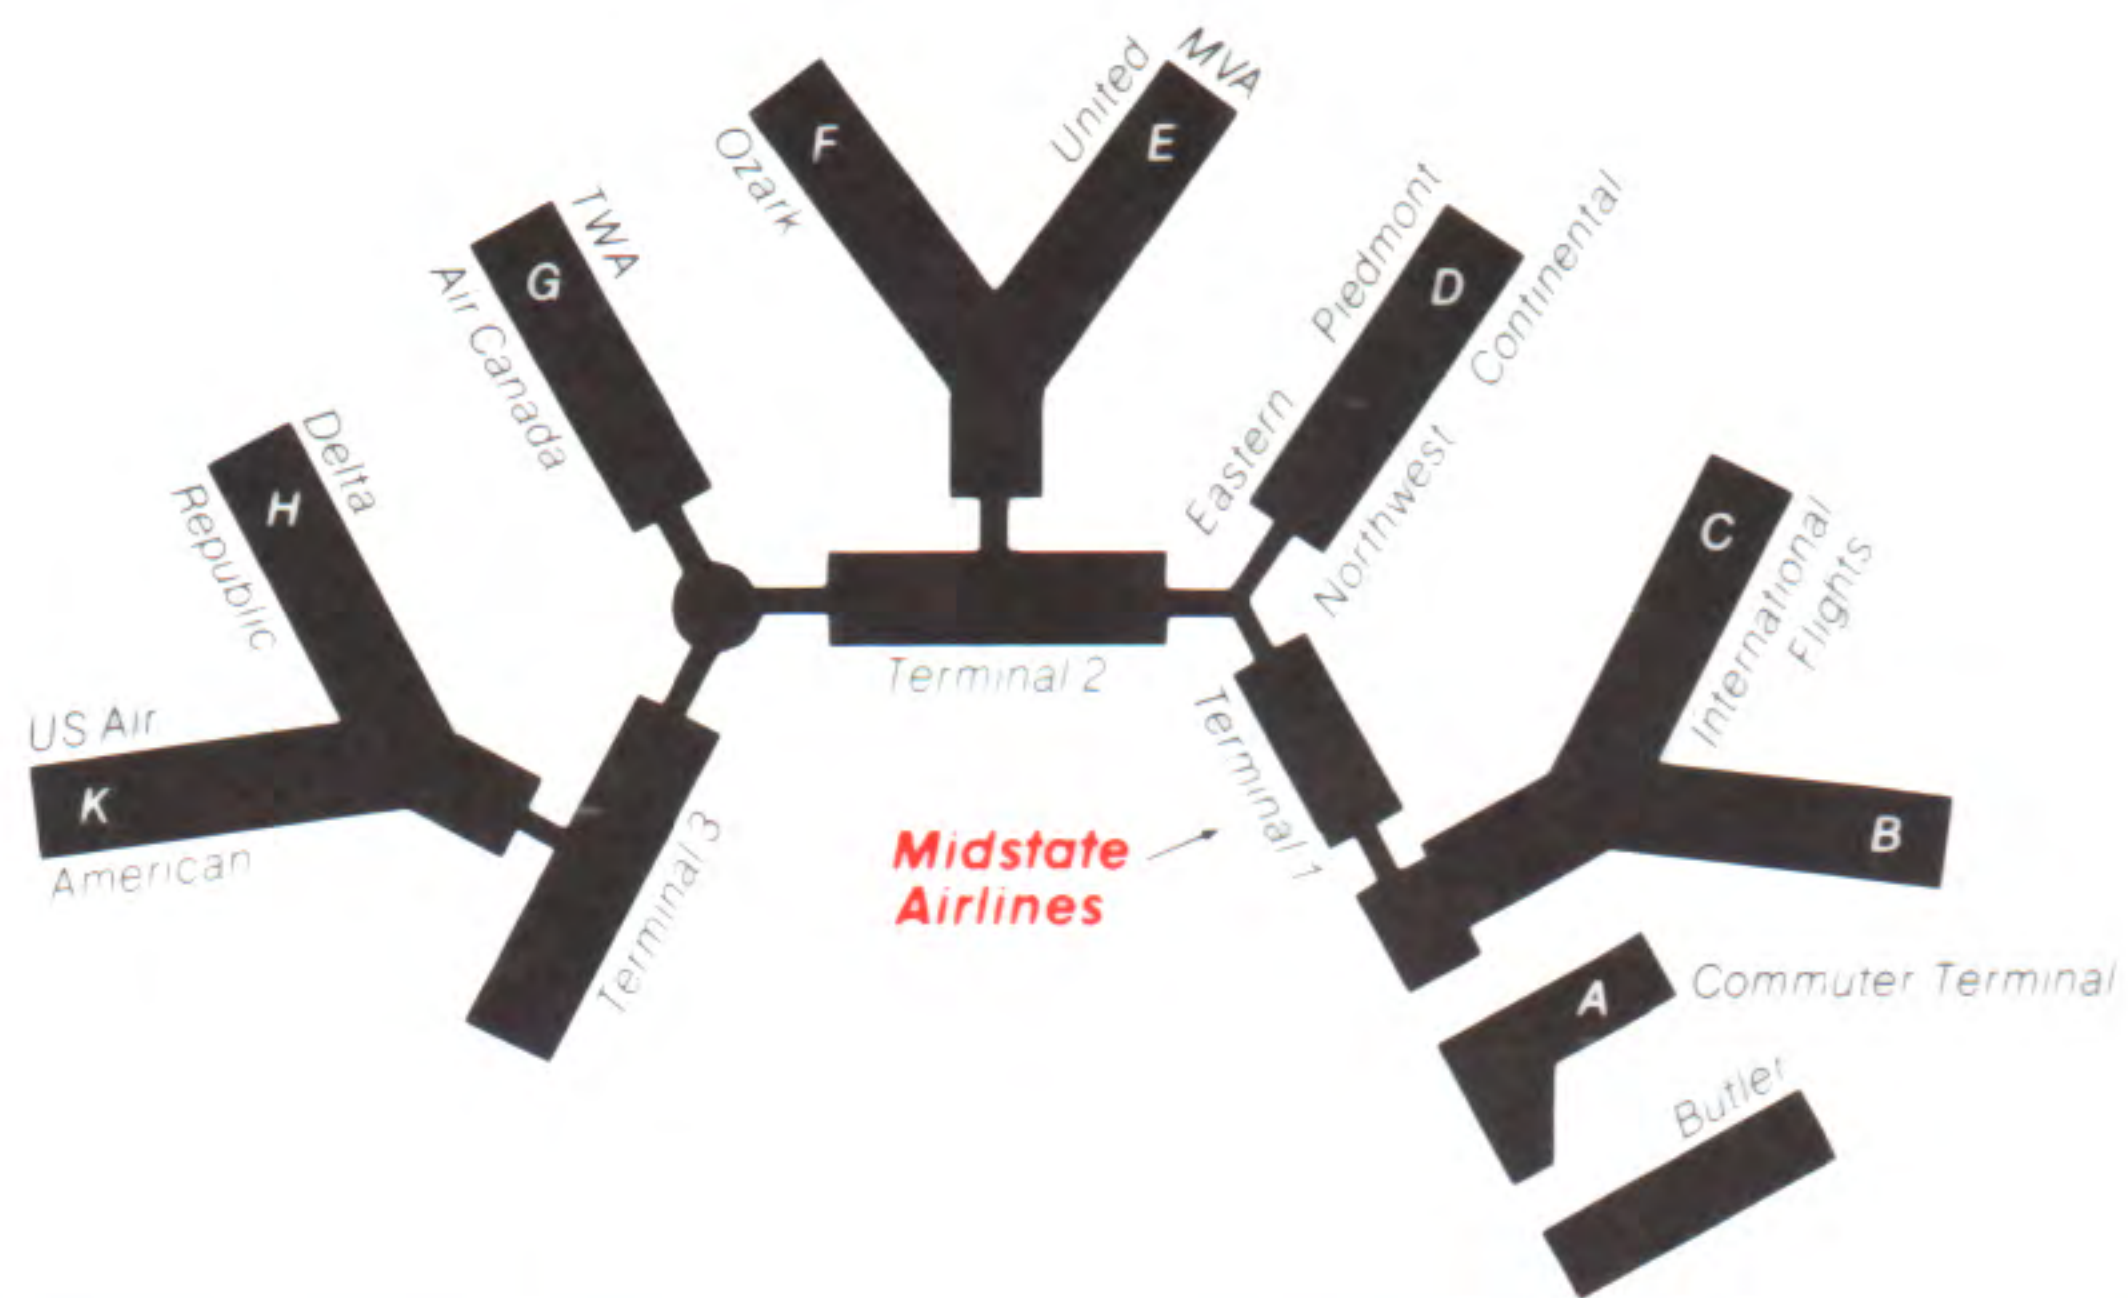

Chicago O'Hare International Airport