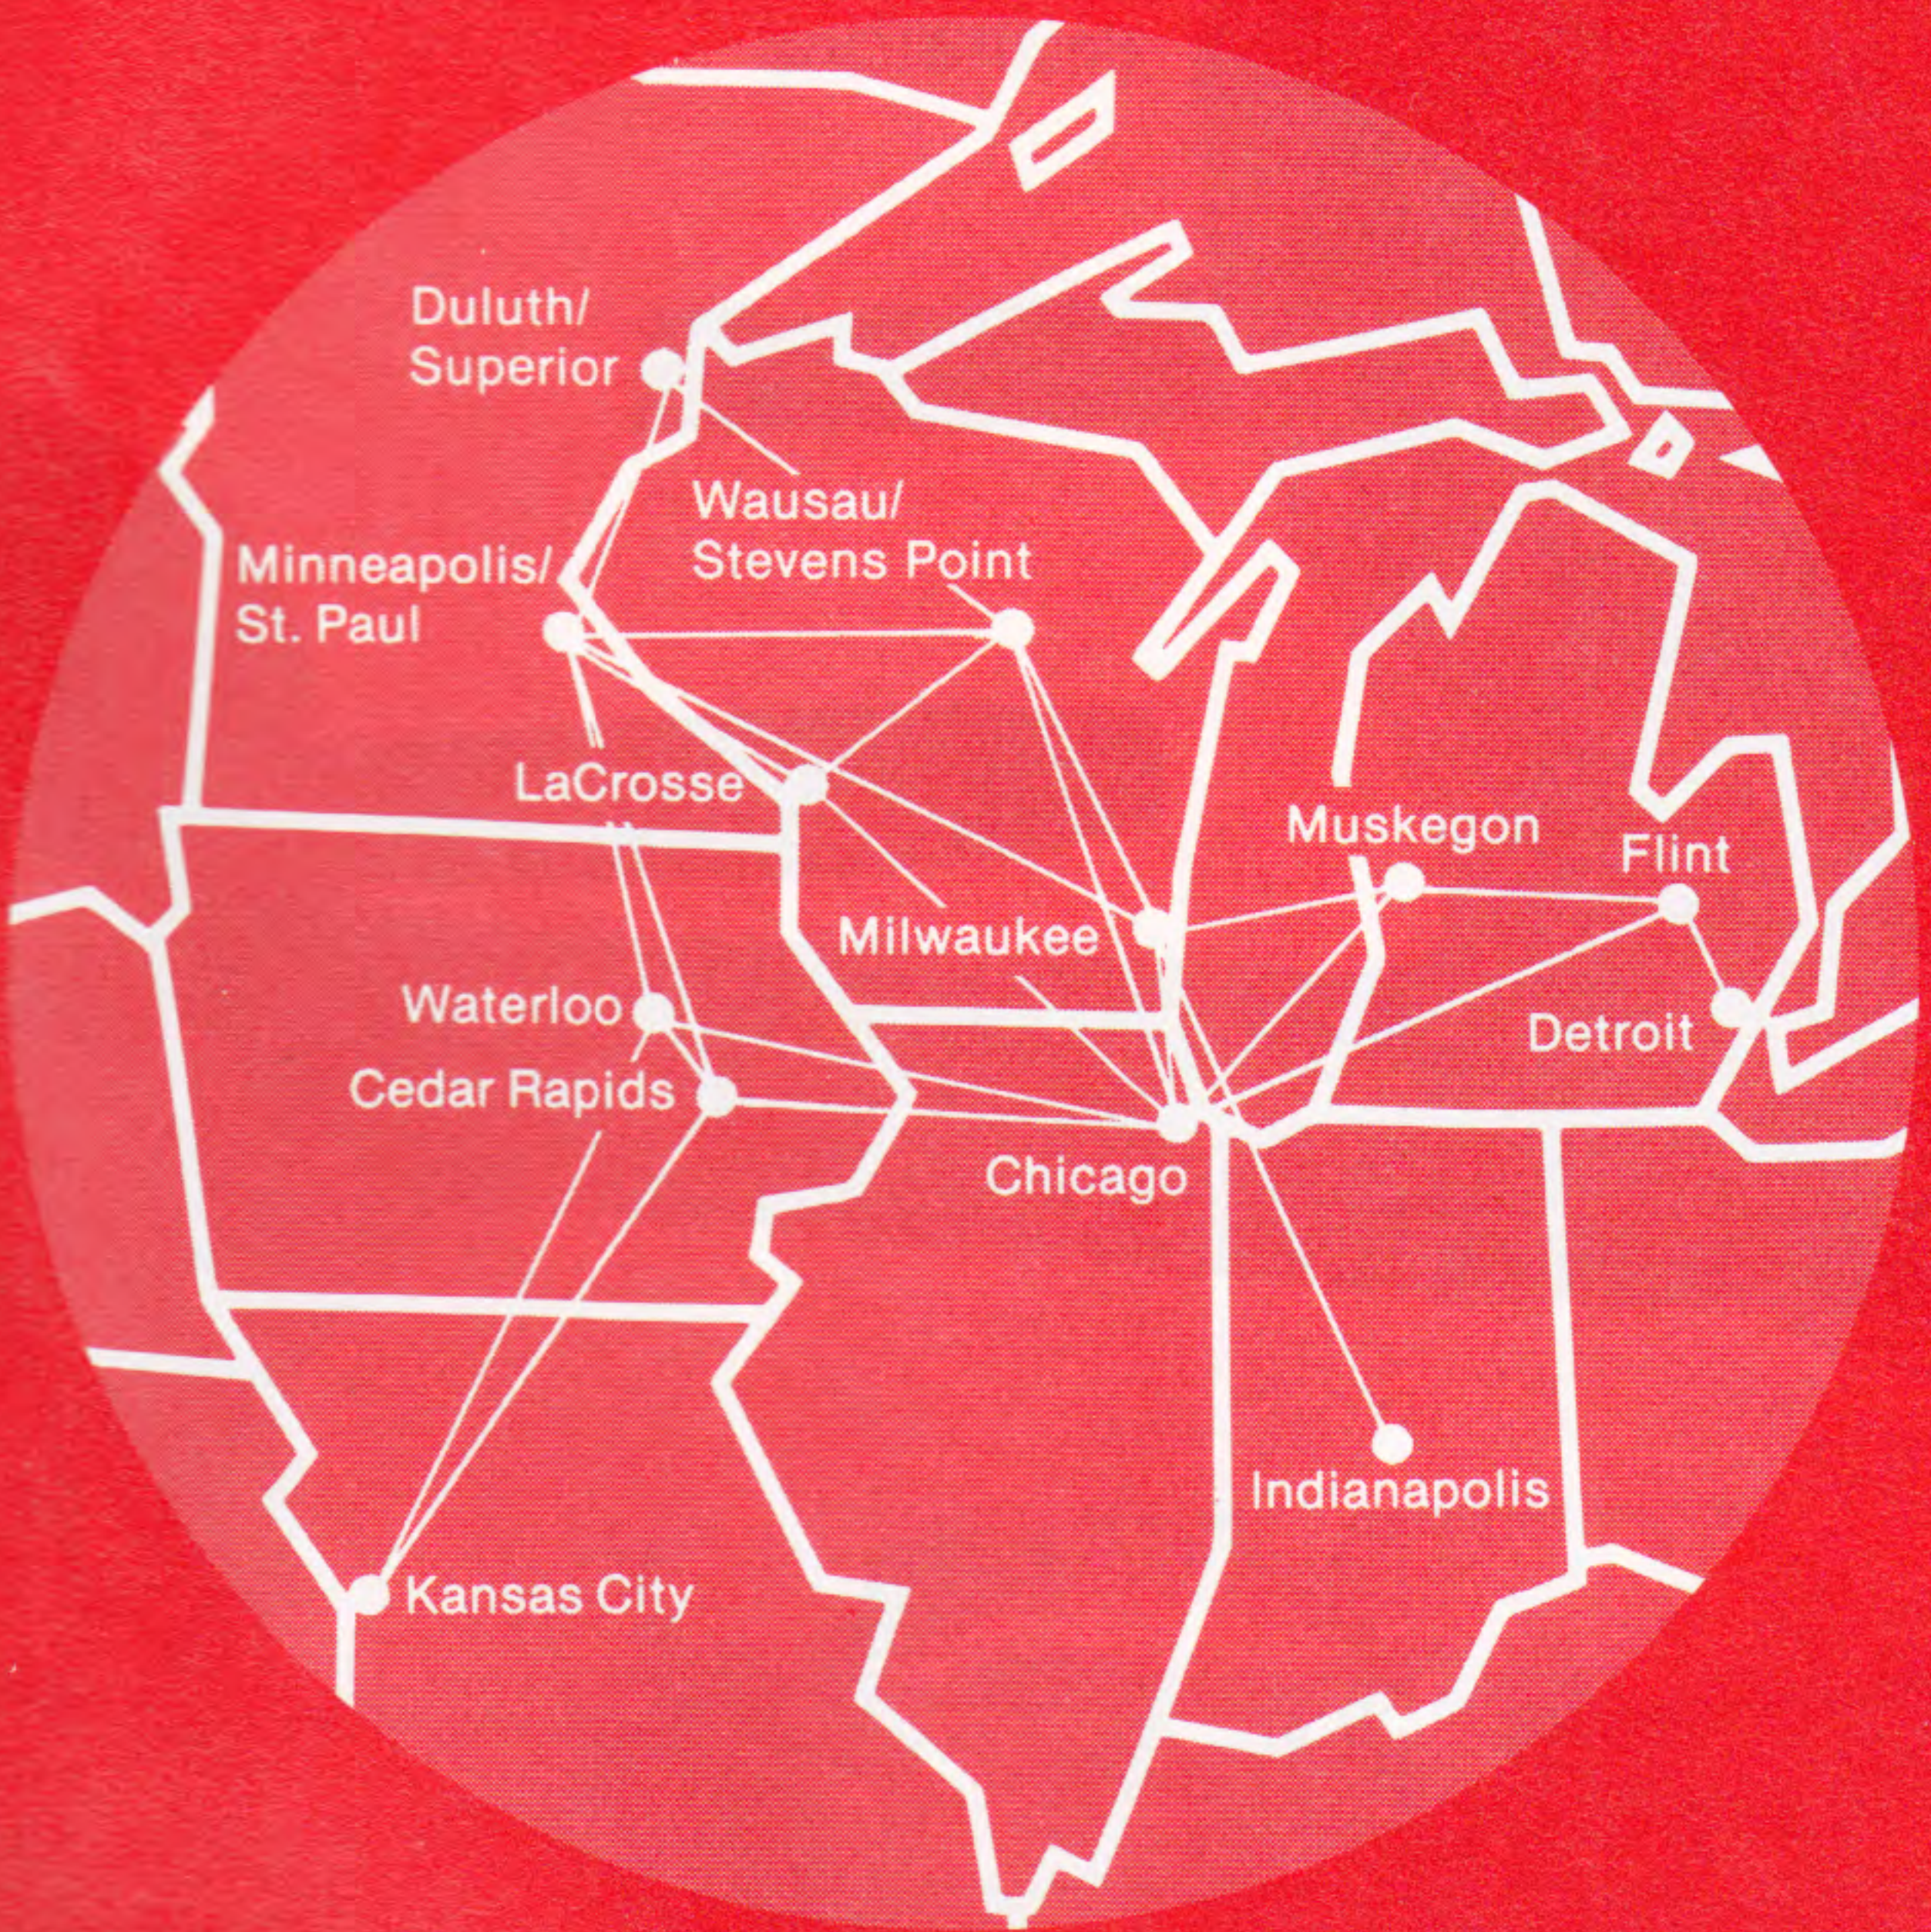

Effective October 31, 1982