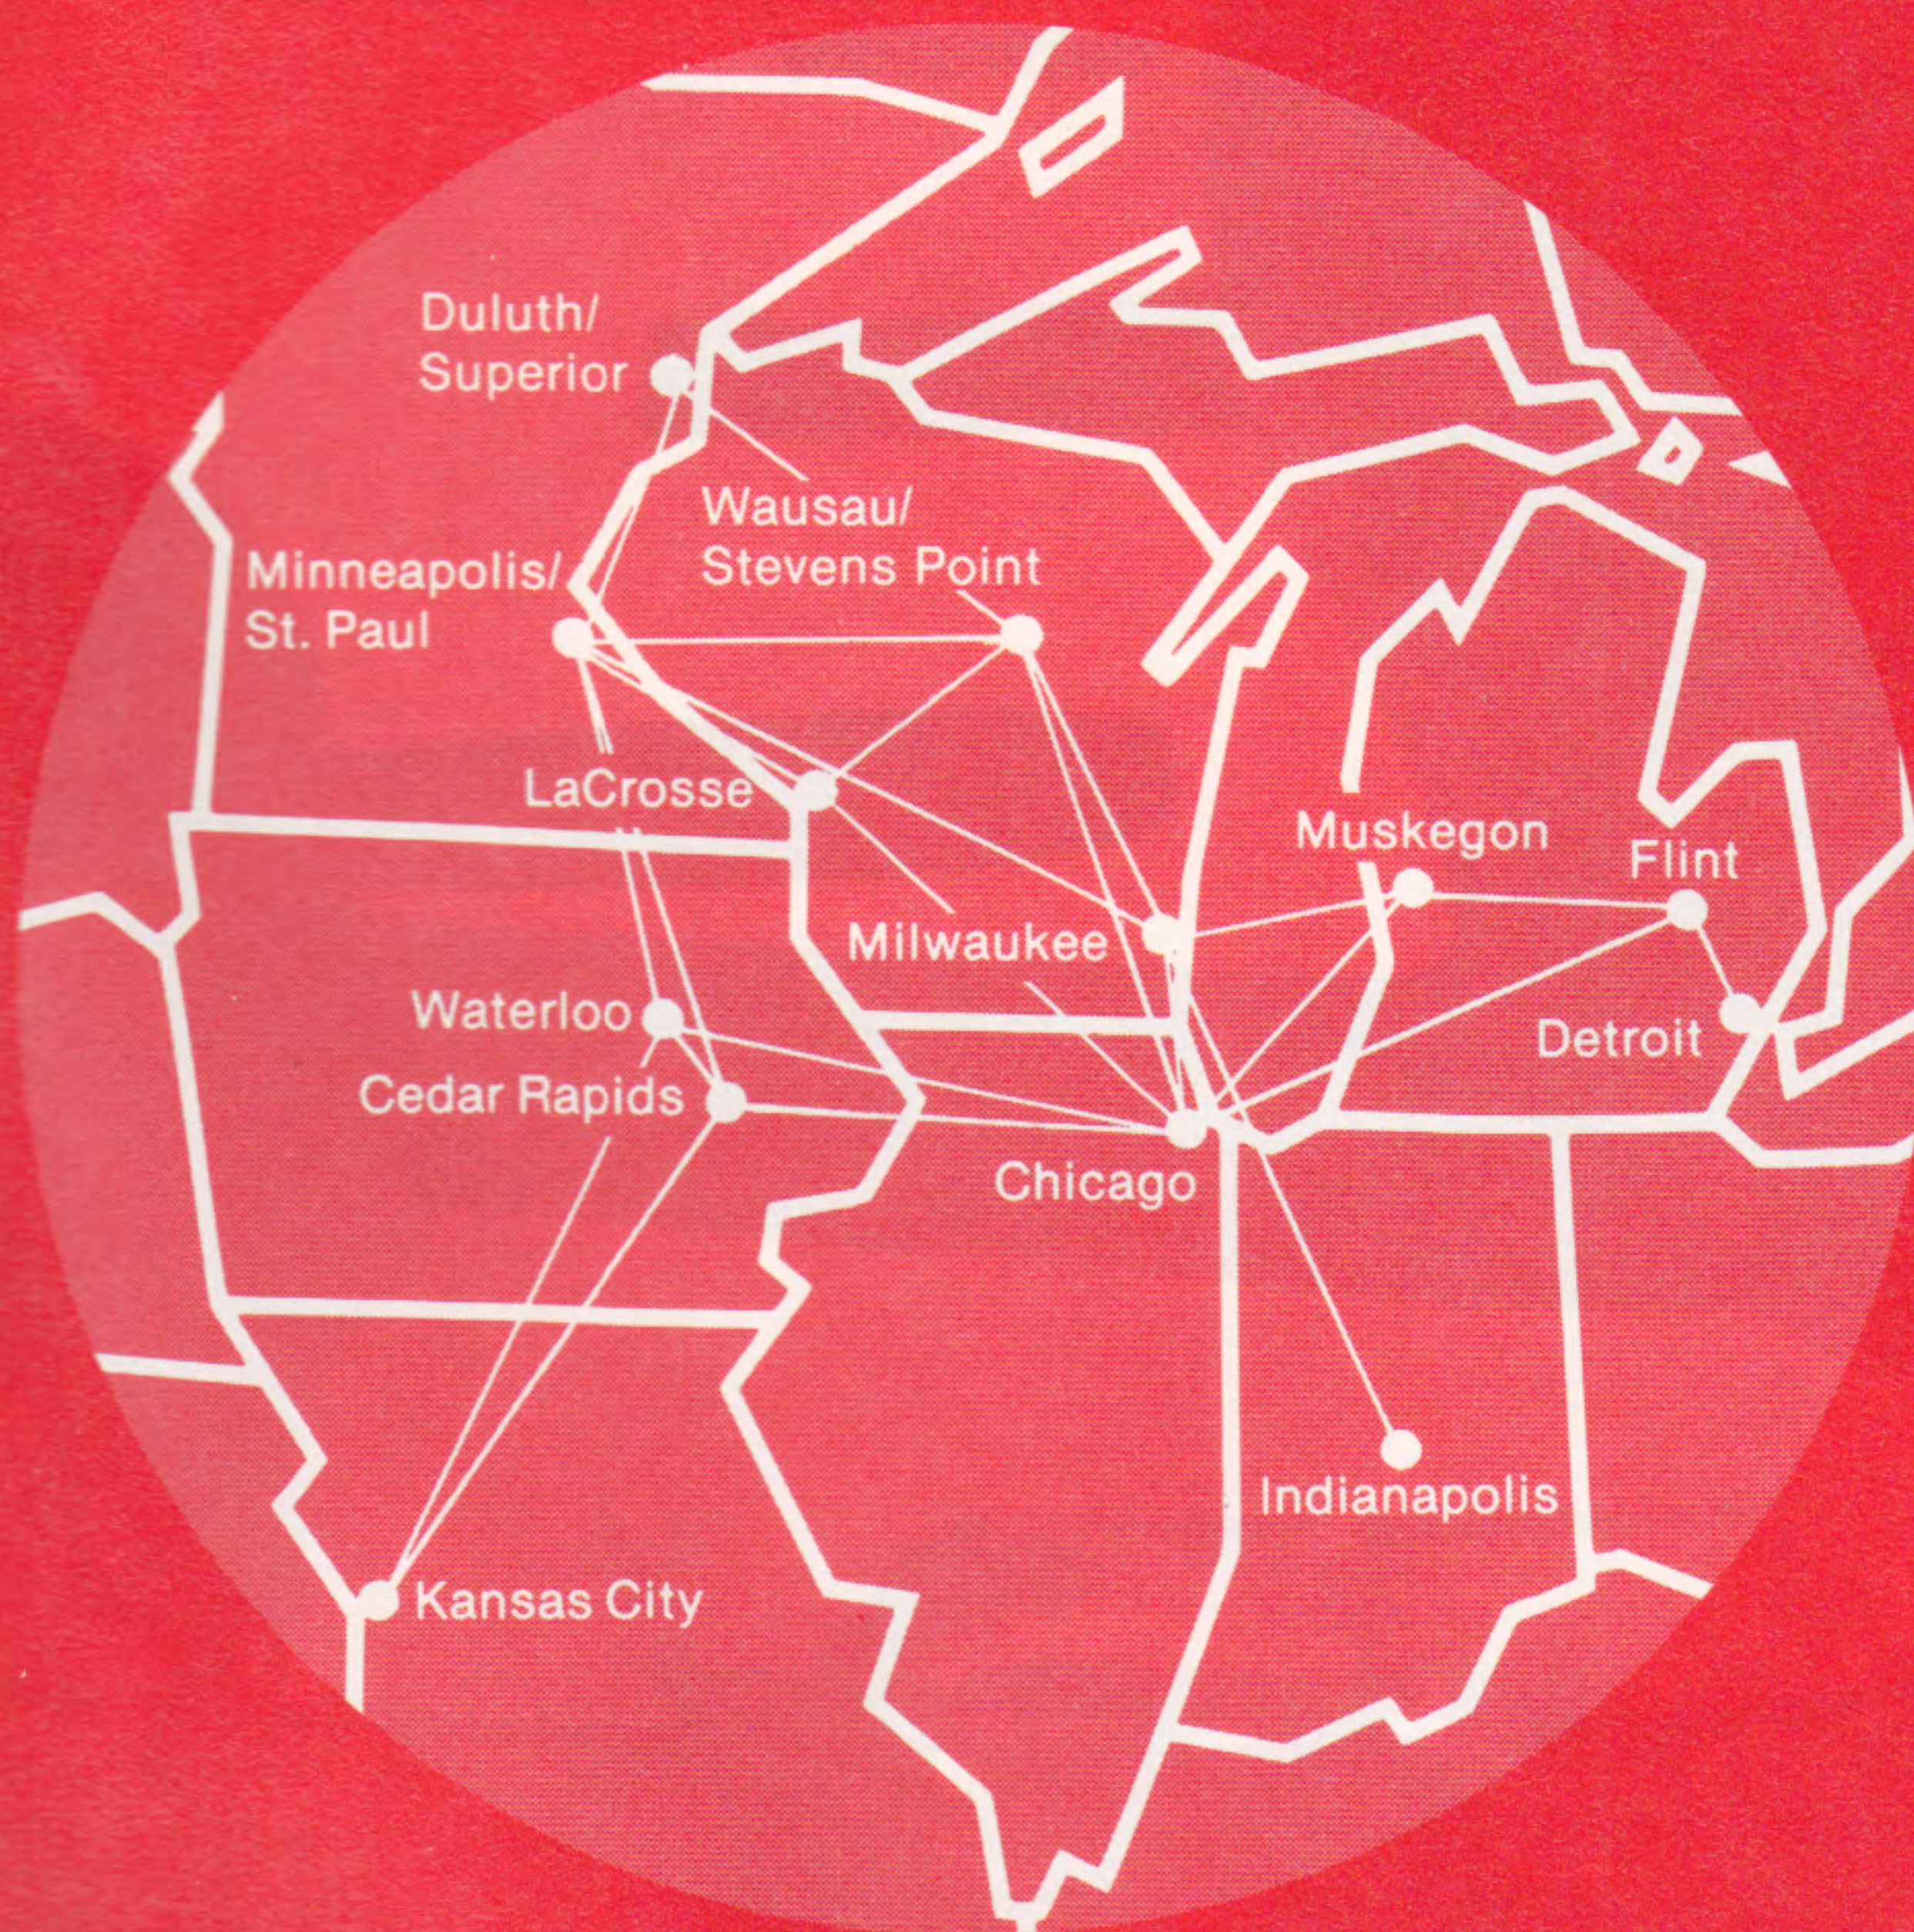

Midstate Airlines
3101 Dixon Street
Stevens Point, WI
54481

Midstate Airlines

Midstate Airlines

Flight Schedule

Bulk Rate
U.S. Postage
PAID
Permit No. 2855
Milwaukee, WI

Effective October 31, 1982