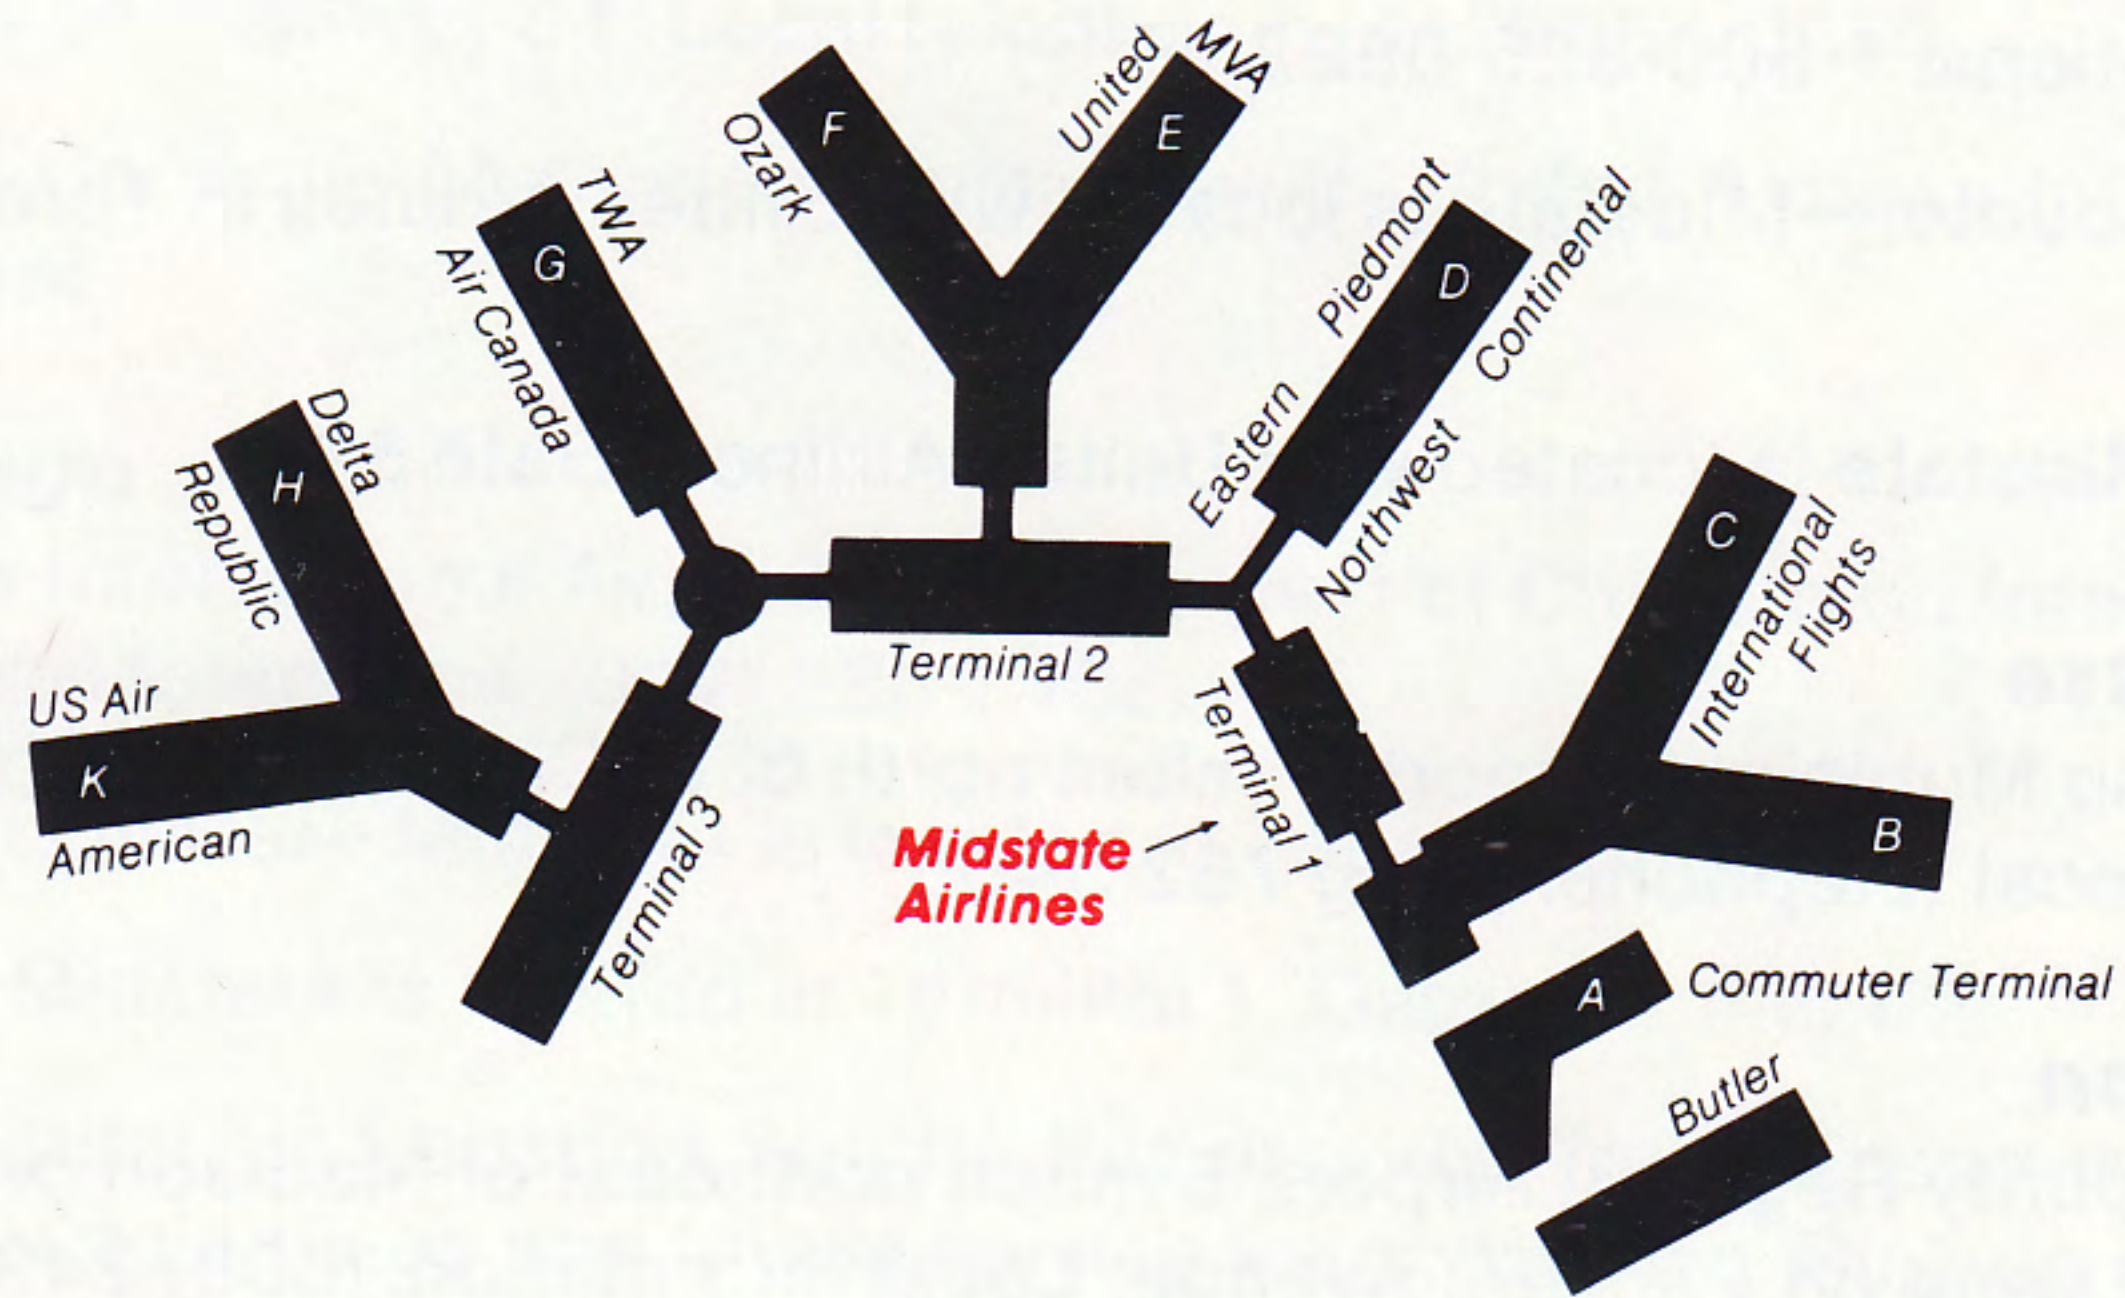

Chicago O'Hare International Airport