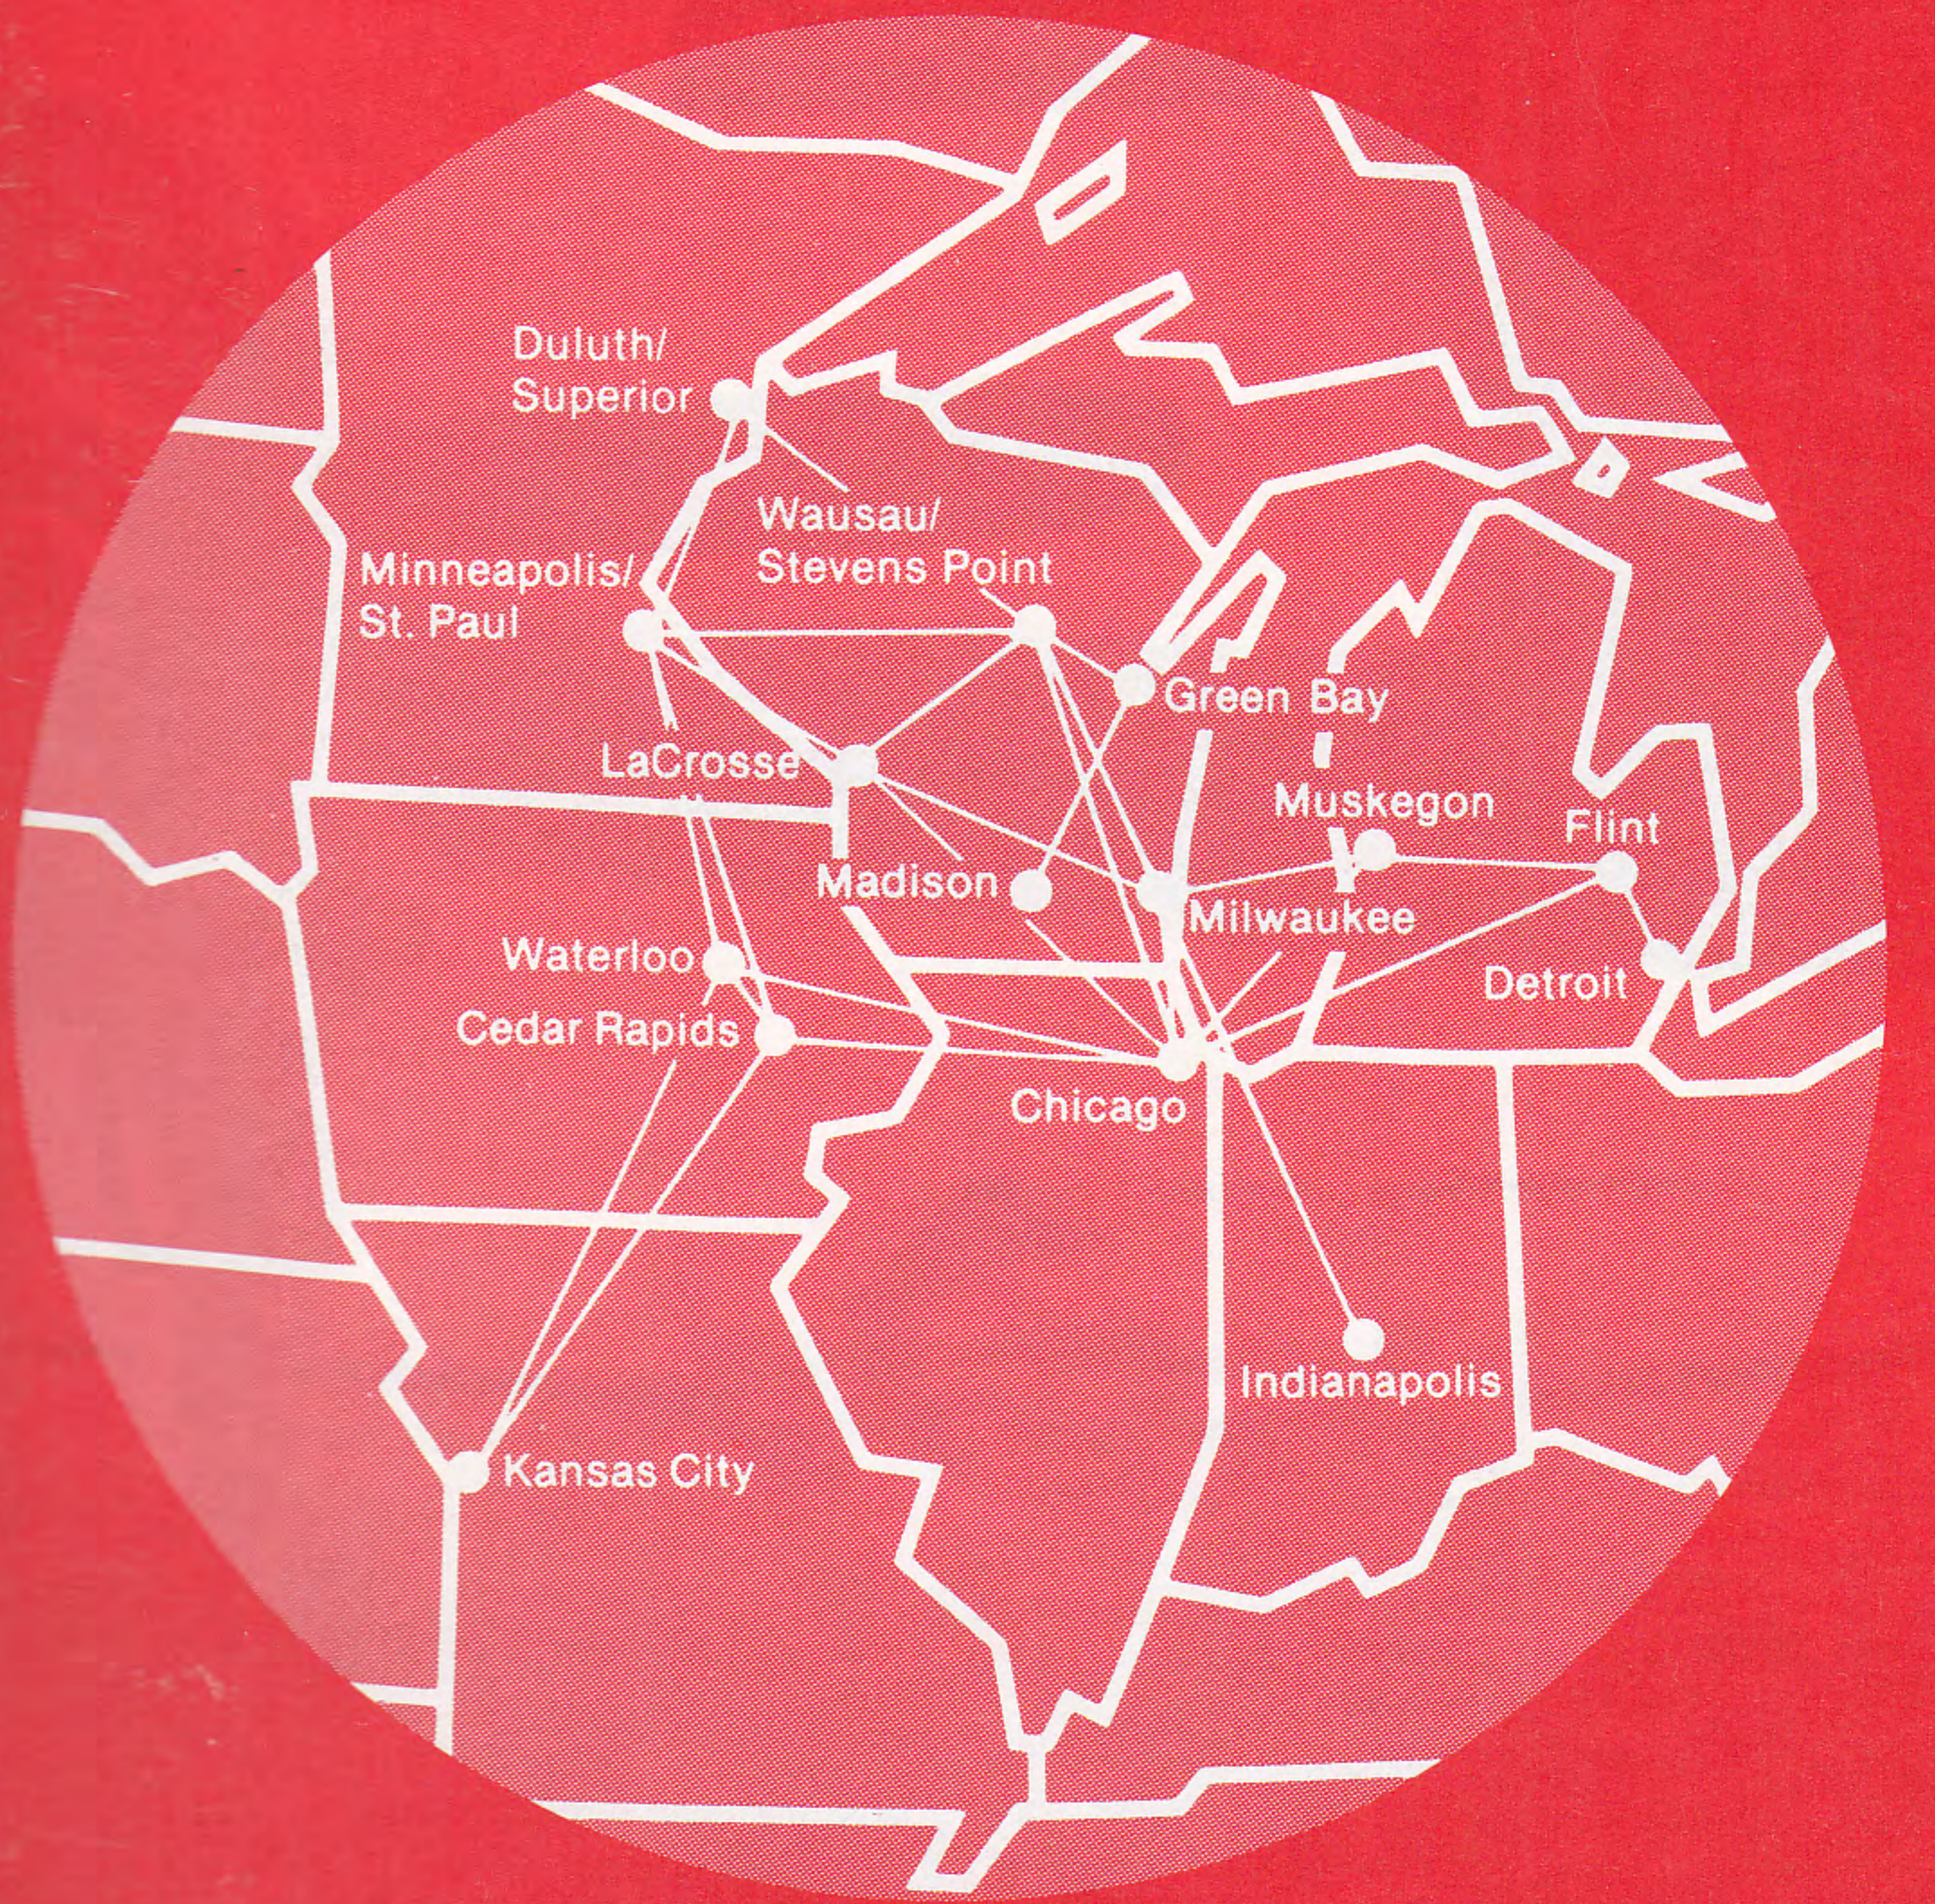

Midstate Airlines

Flight Schedule

Bulk Rate
U.S. Postage
PAID
Permit No. 2855
Milwaukee, WI

Midstate Airlines

Midstate Airlines
3101 Dixon Street
Stevens Point, WI
54481

Effective February 15, 1983