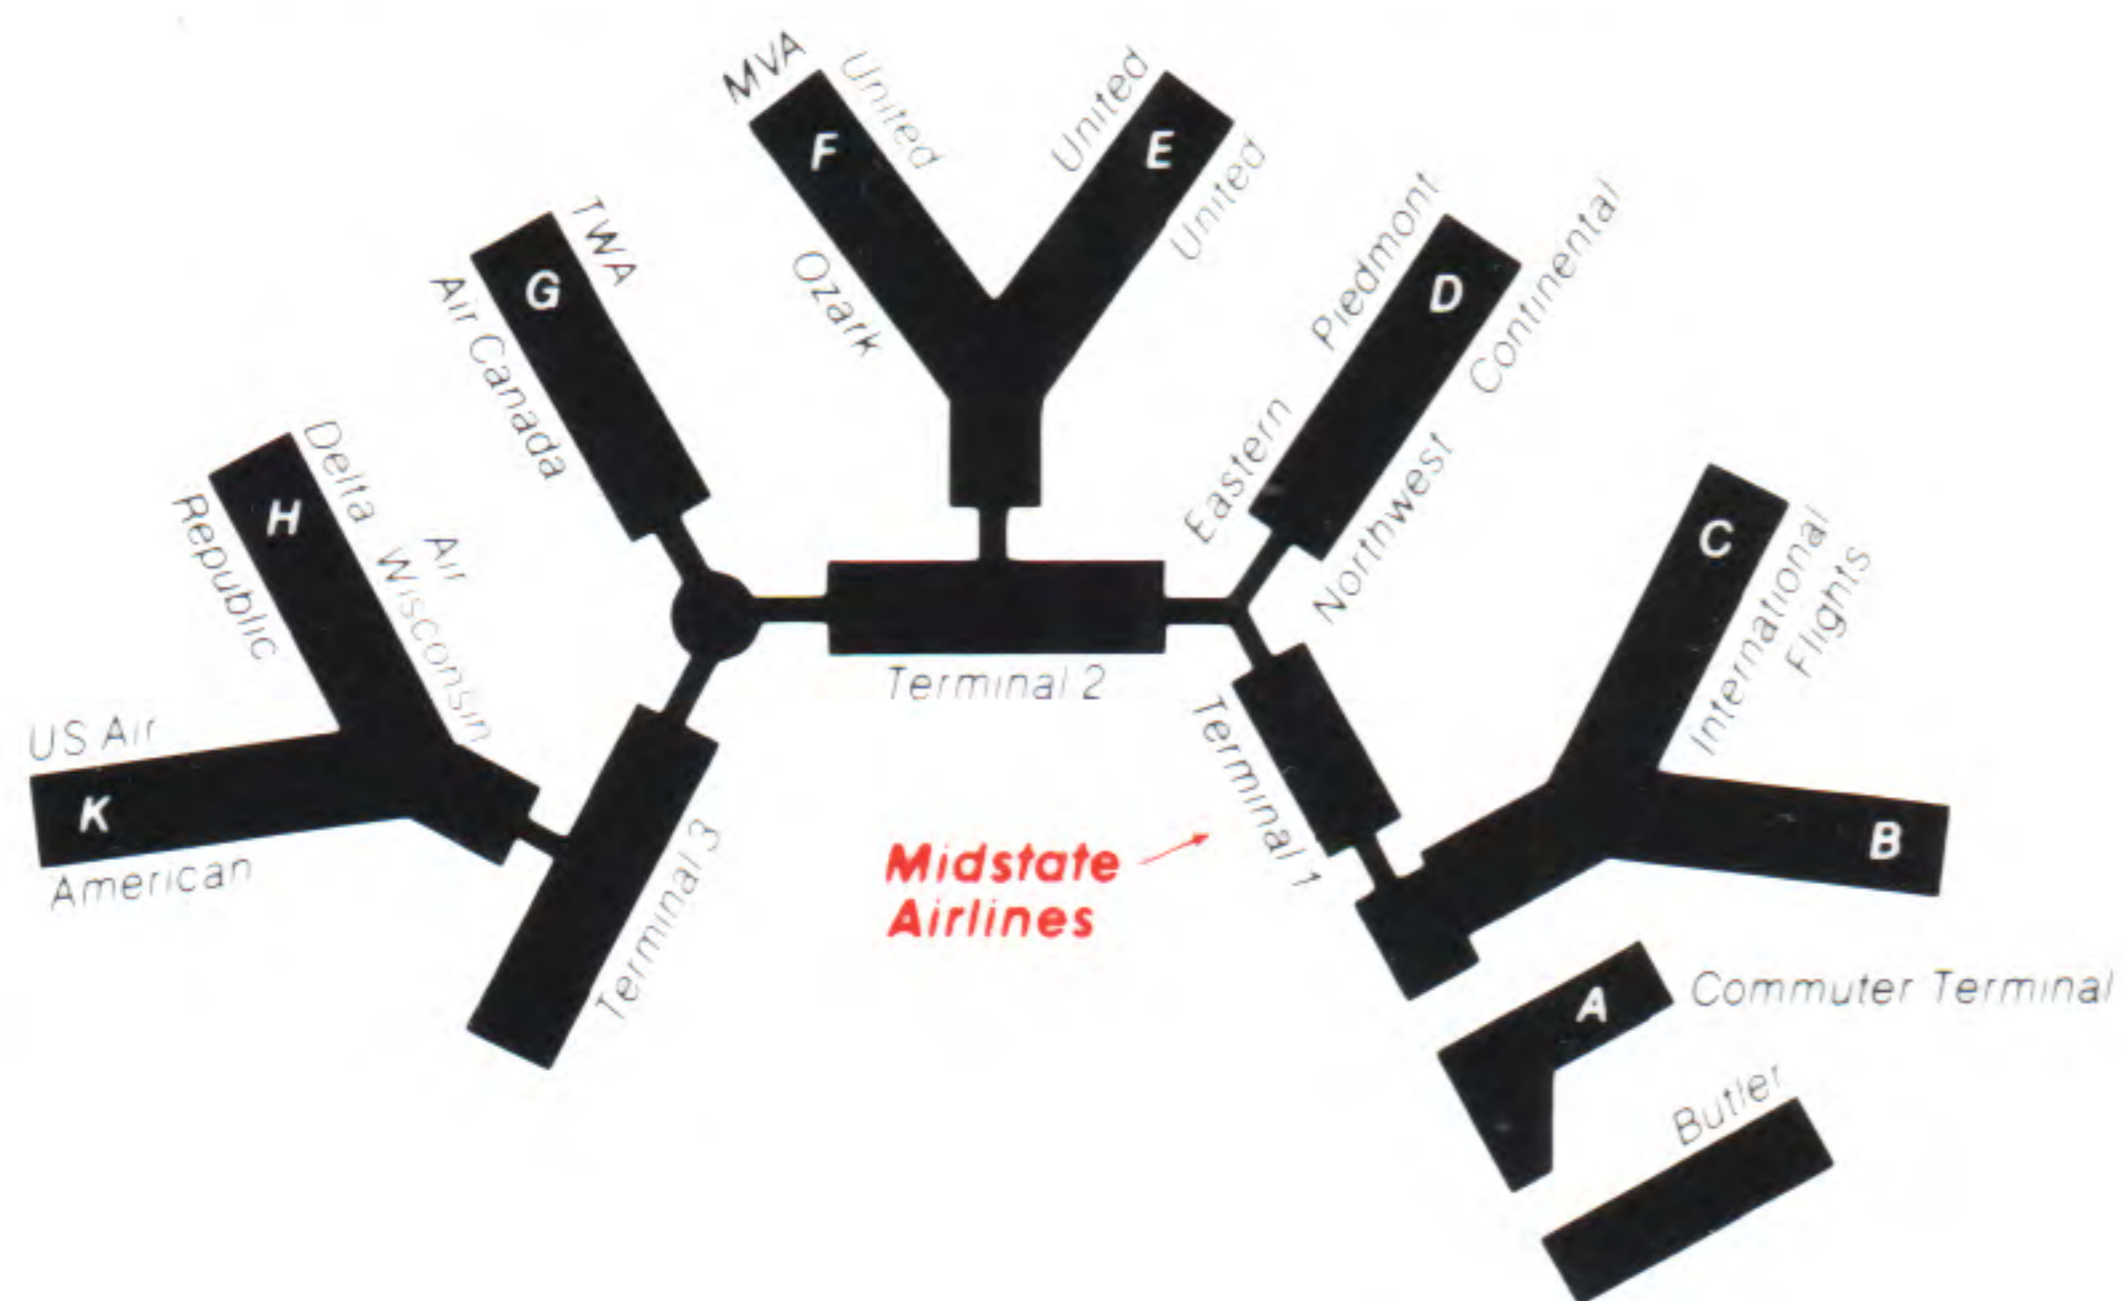

Chicago O'Hare International Airport