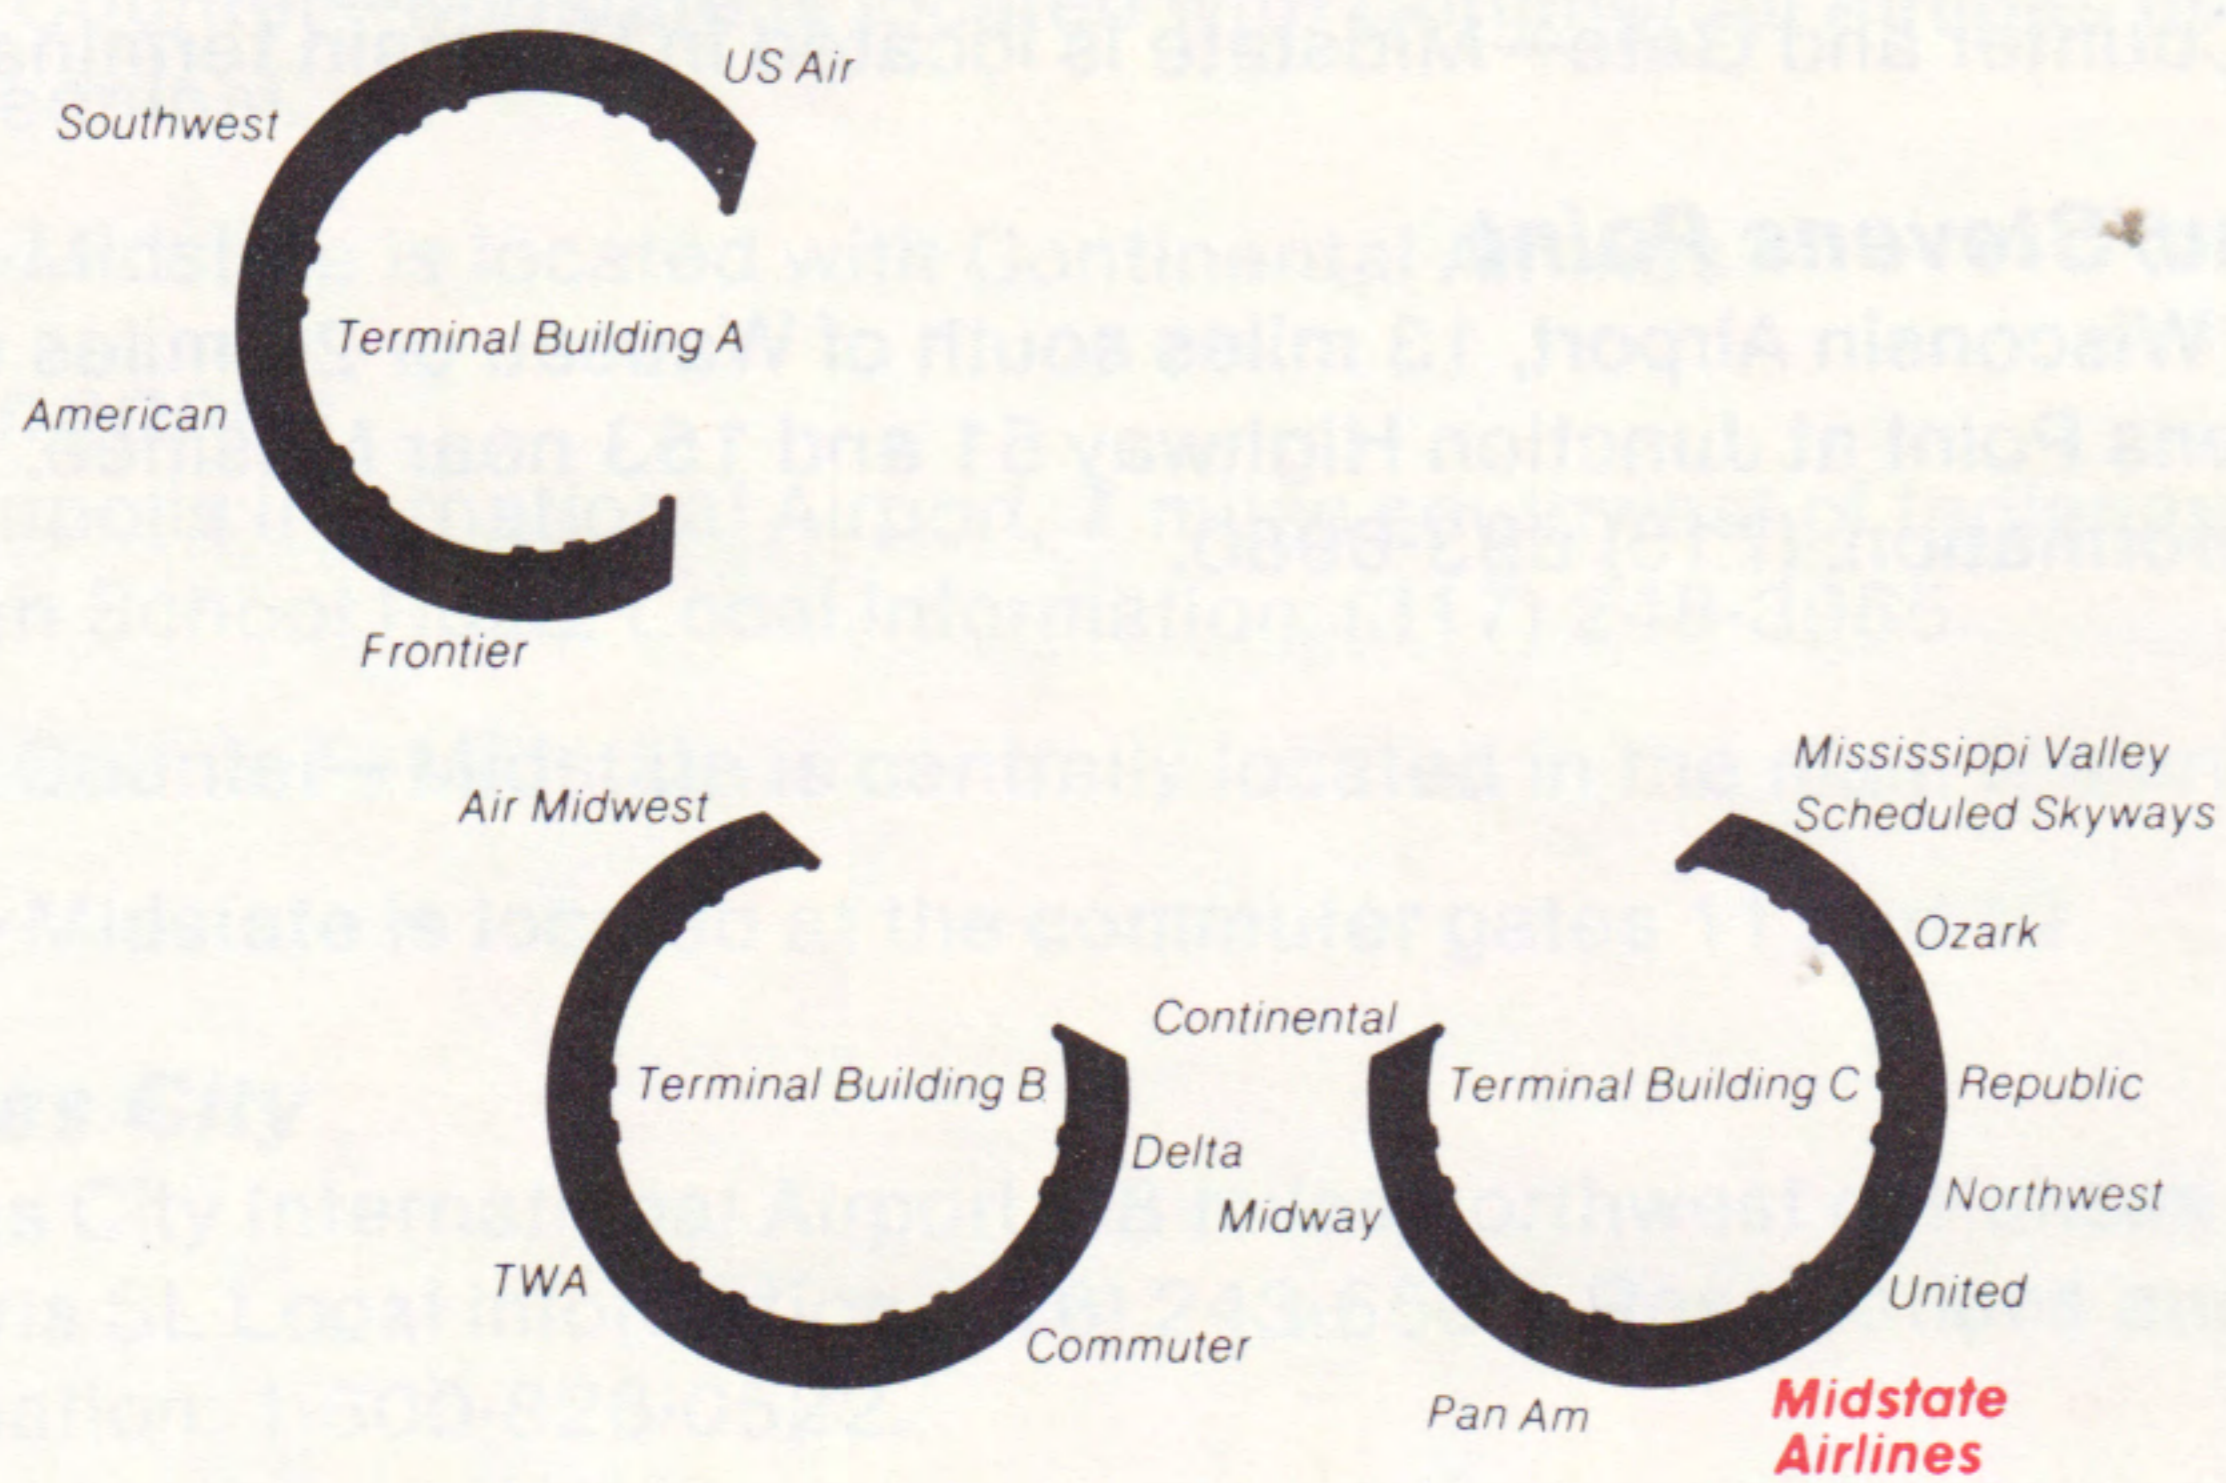

Kansas City International Airport