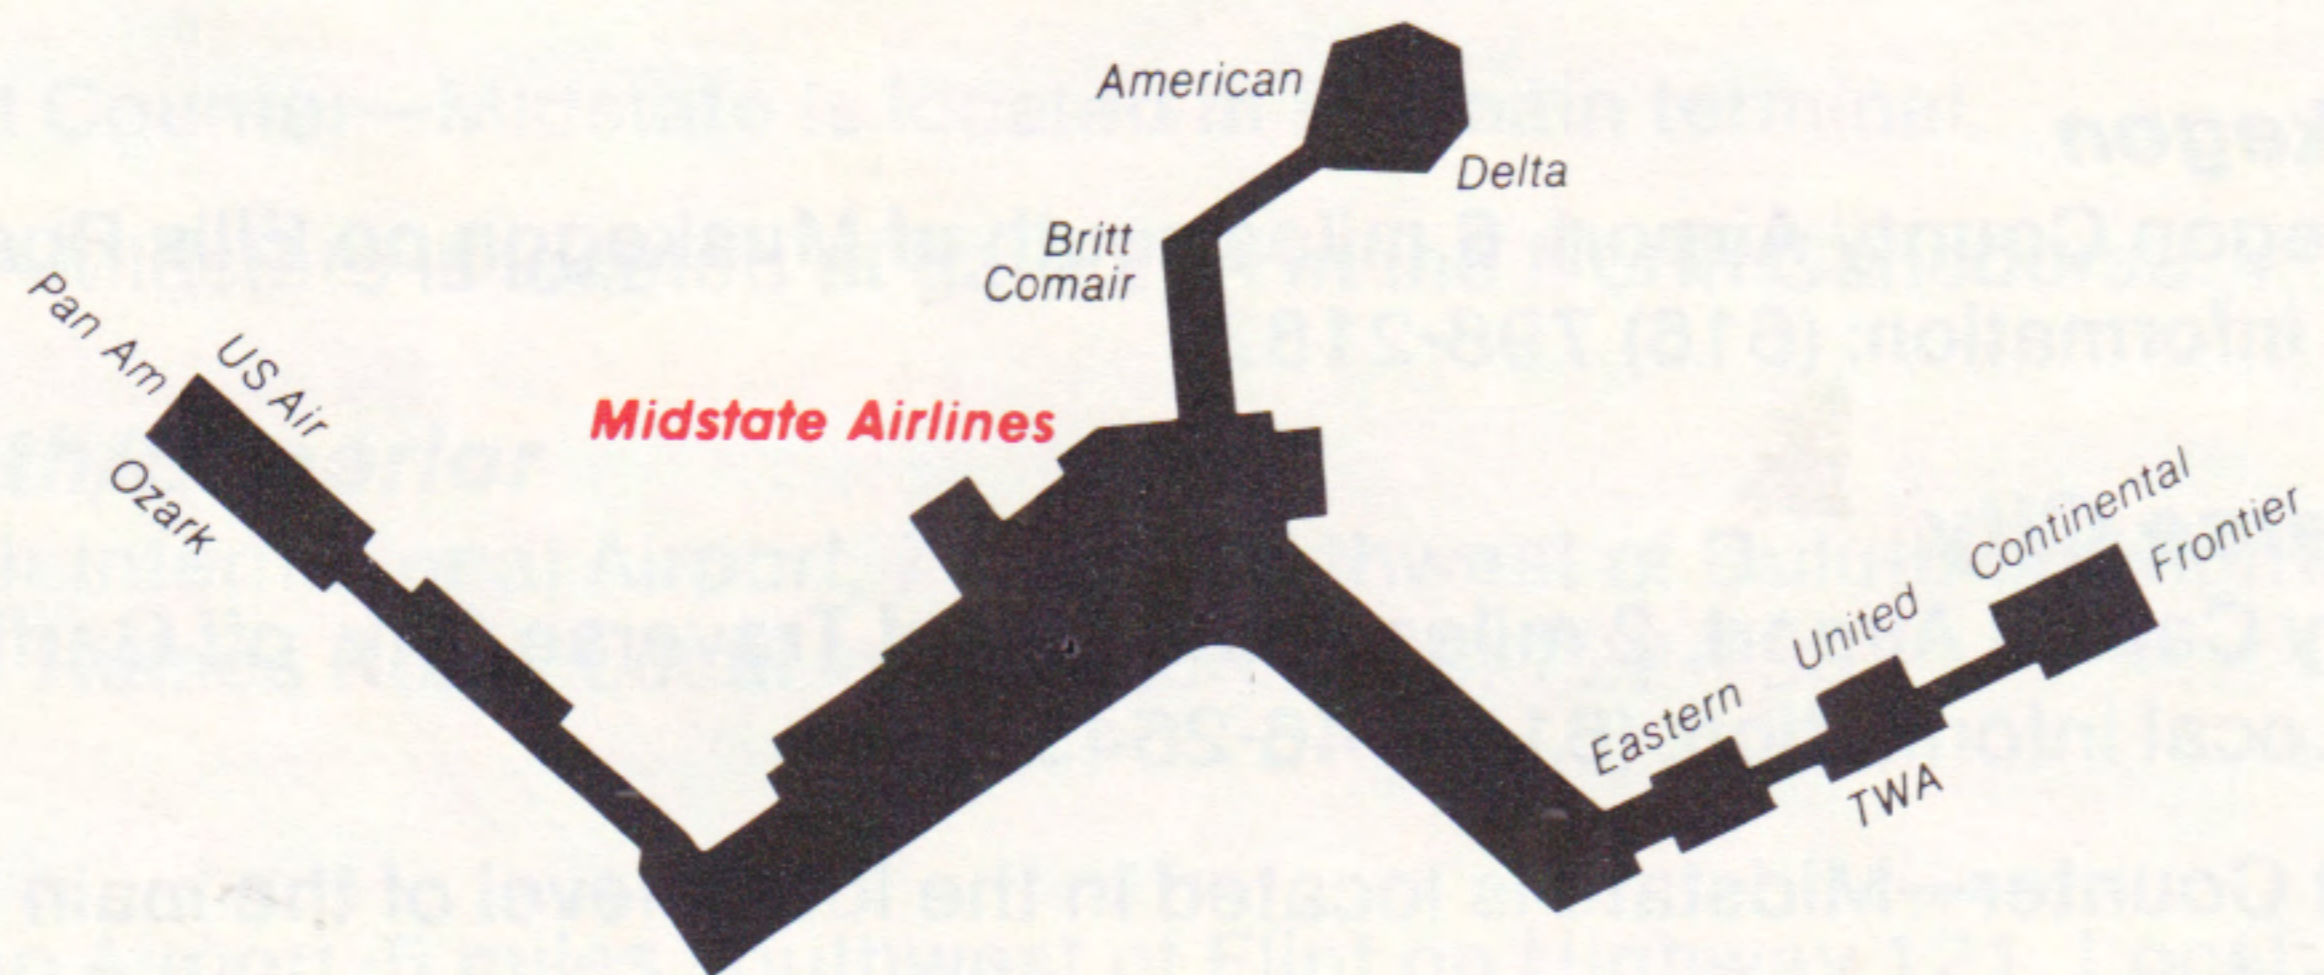

Indianapolis International Airport