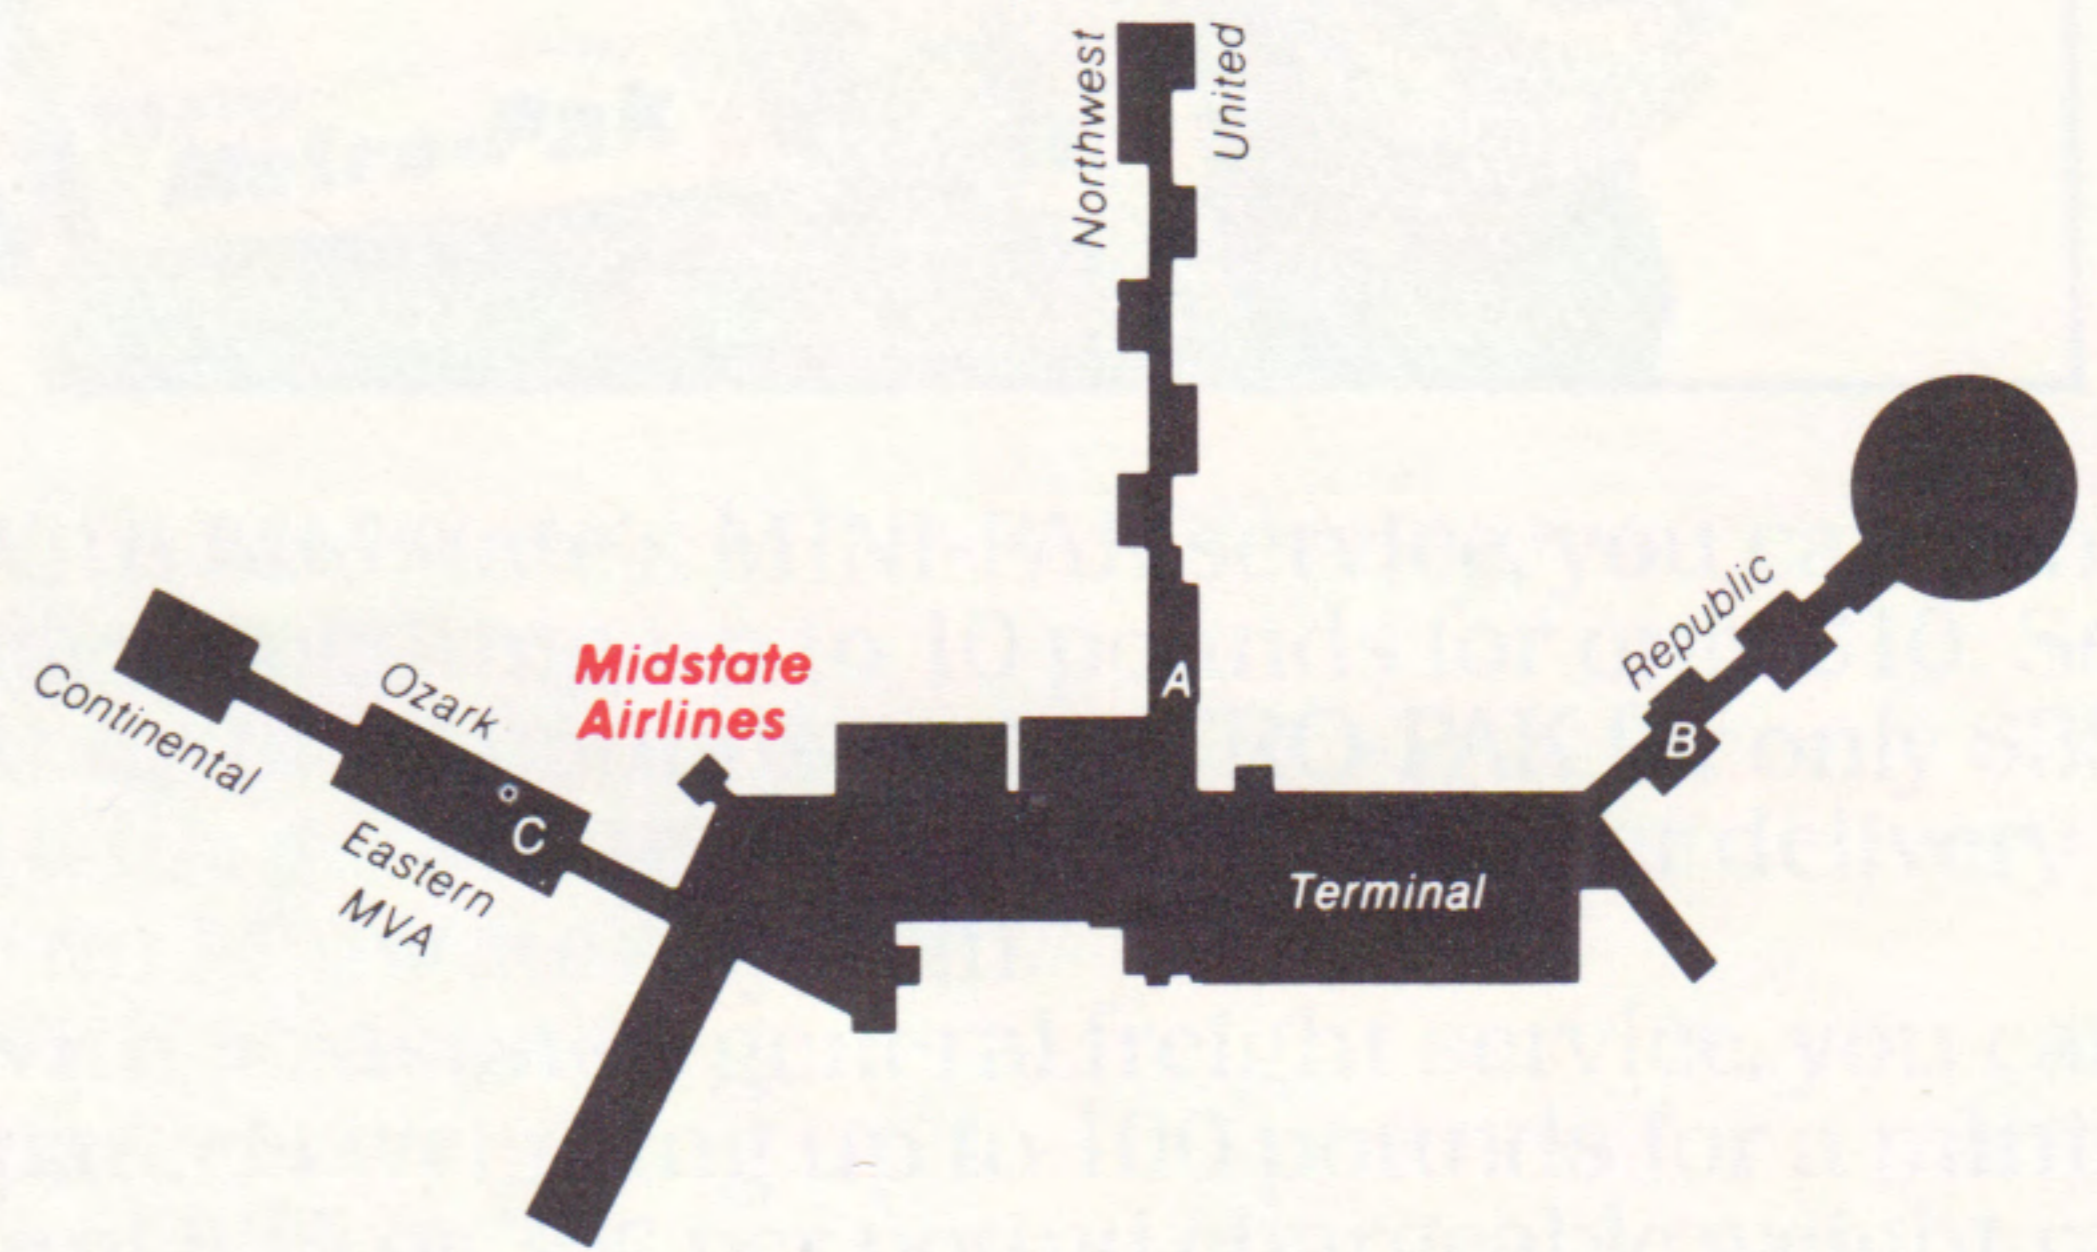

Mitchell Field—Milwaukee