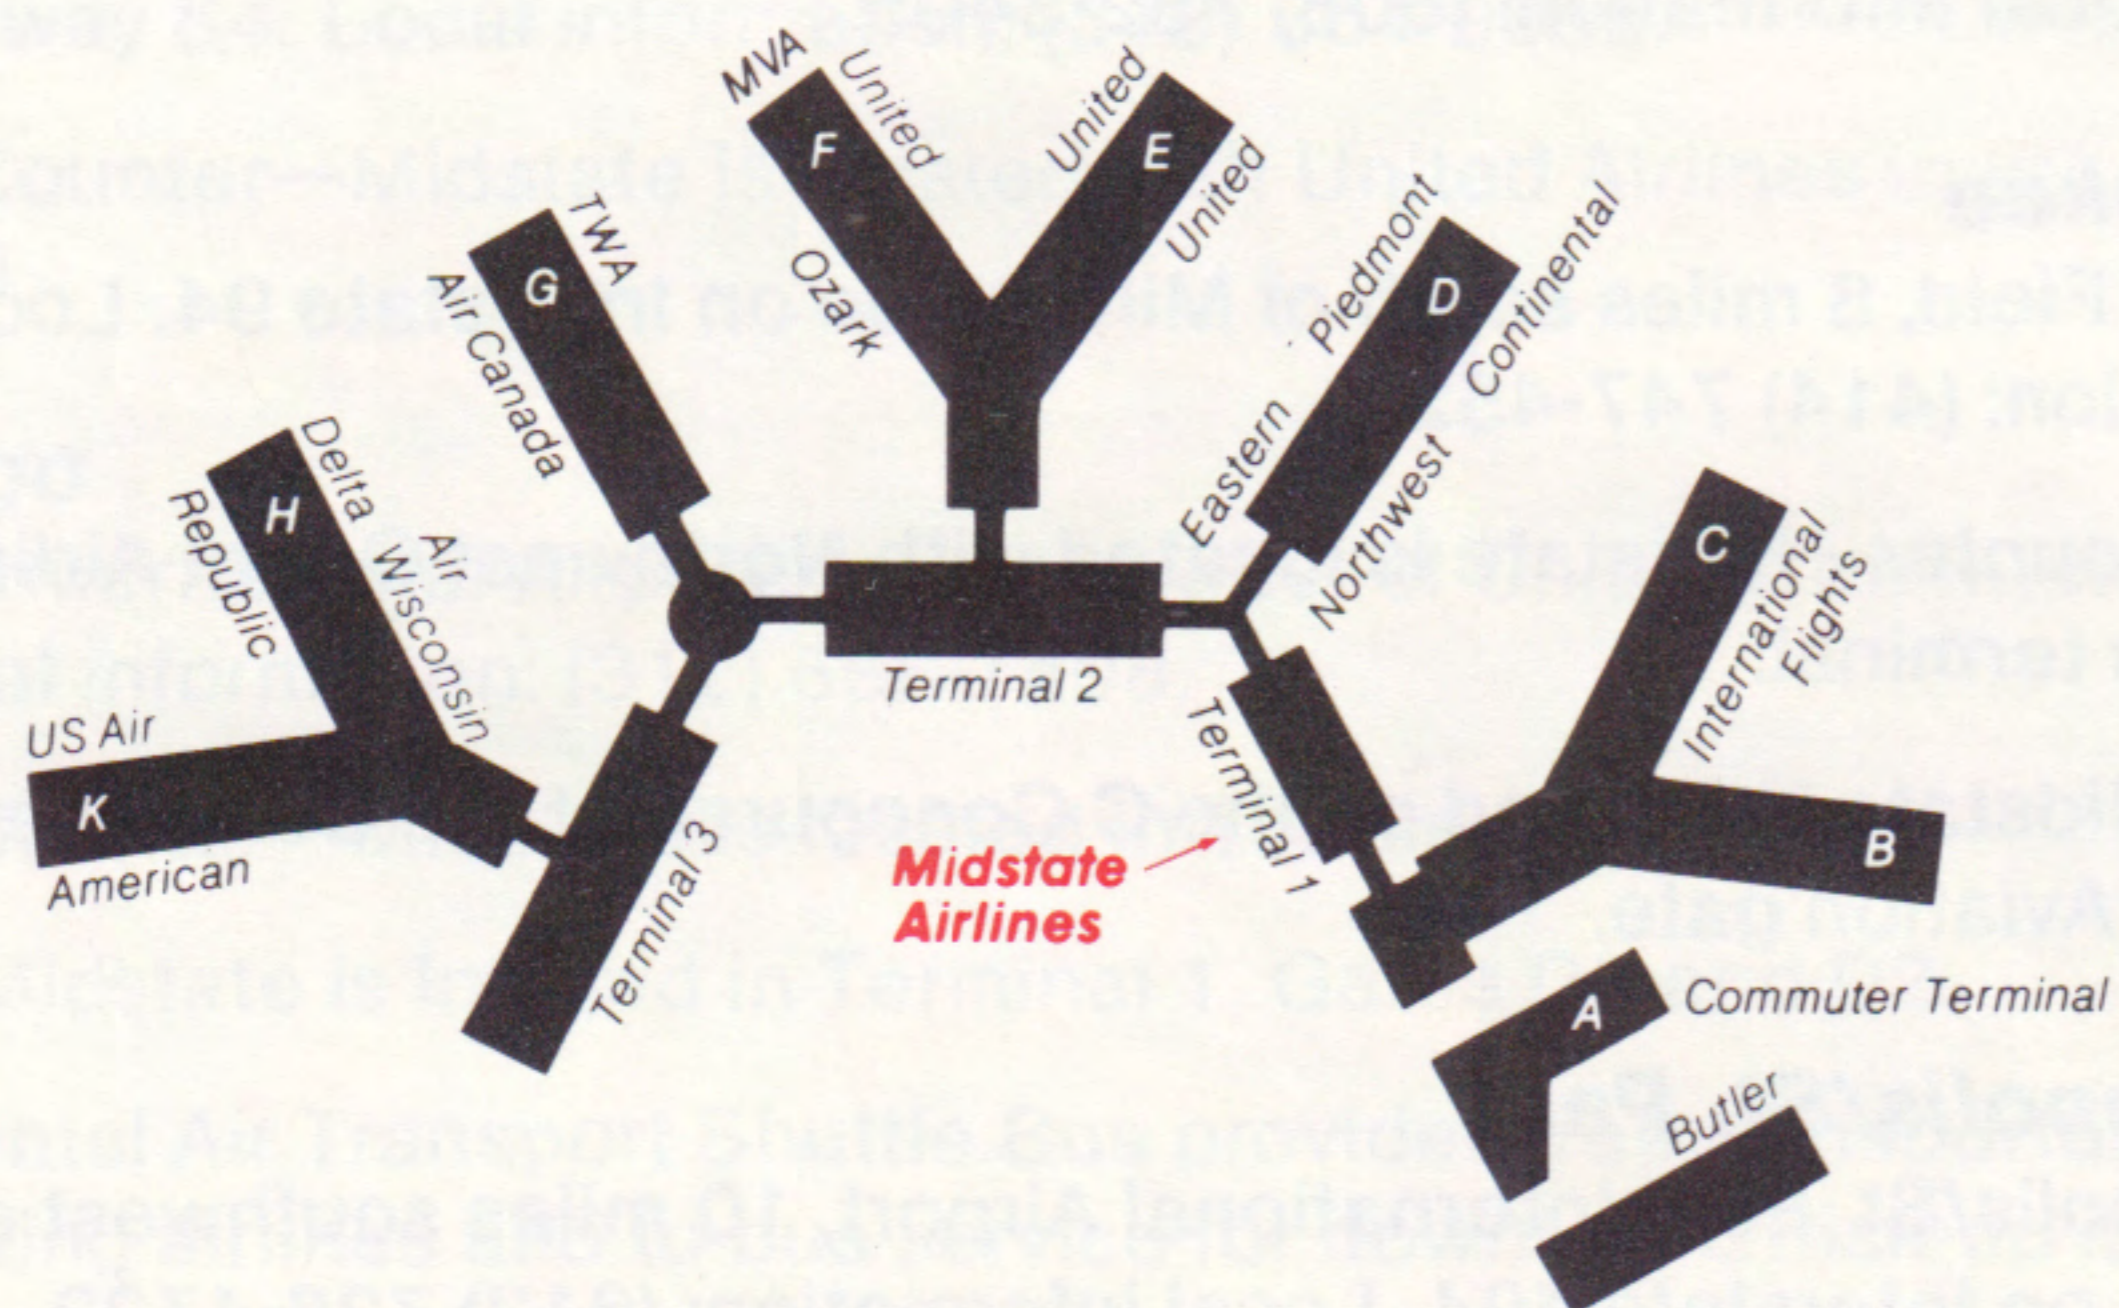

Chicago O'Hare International Airport