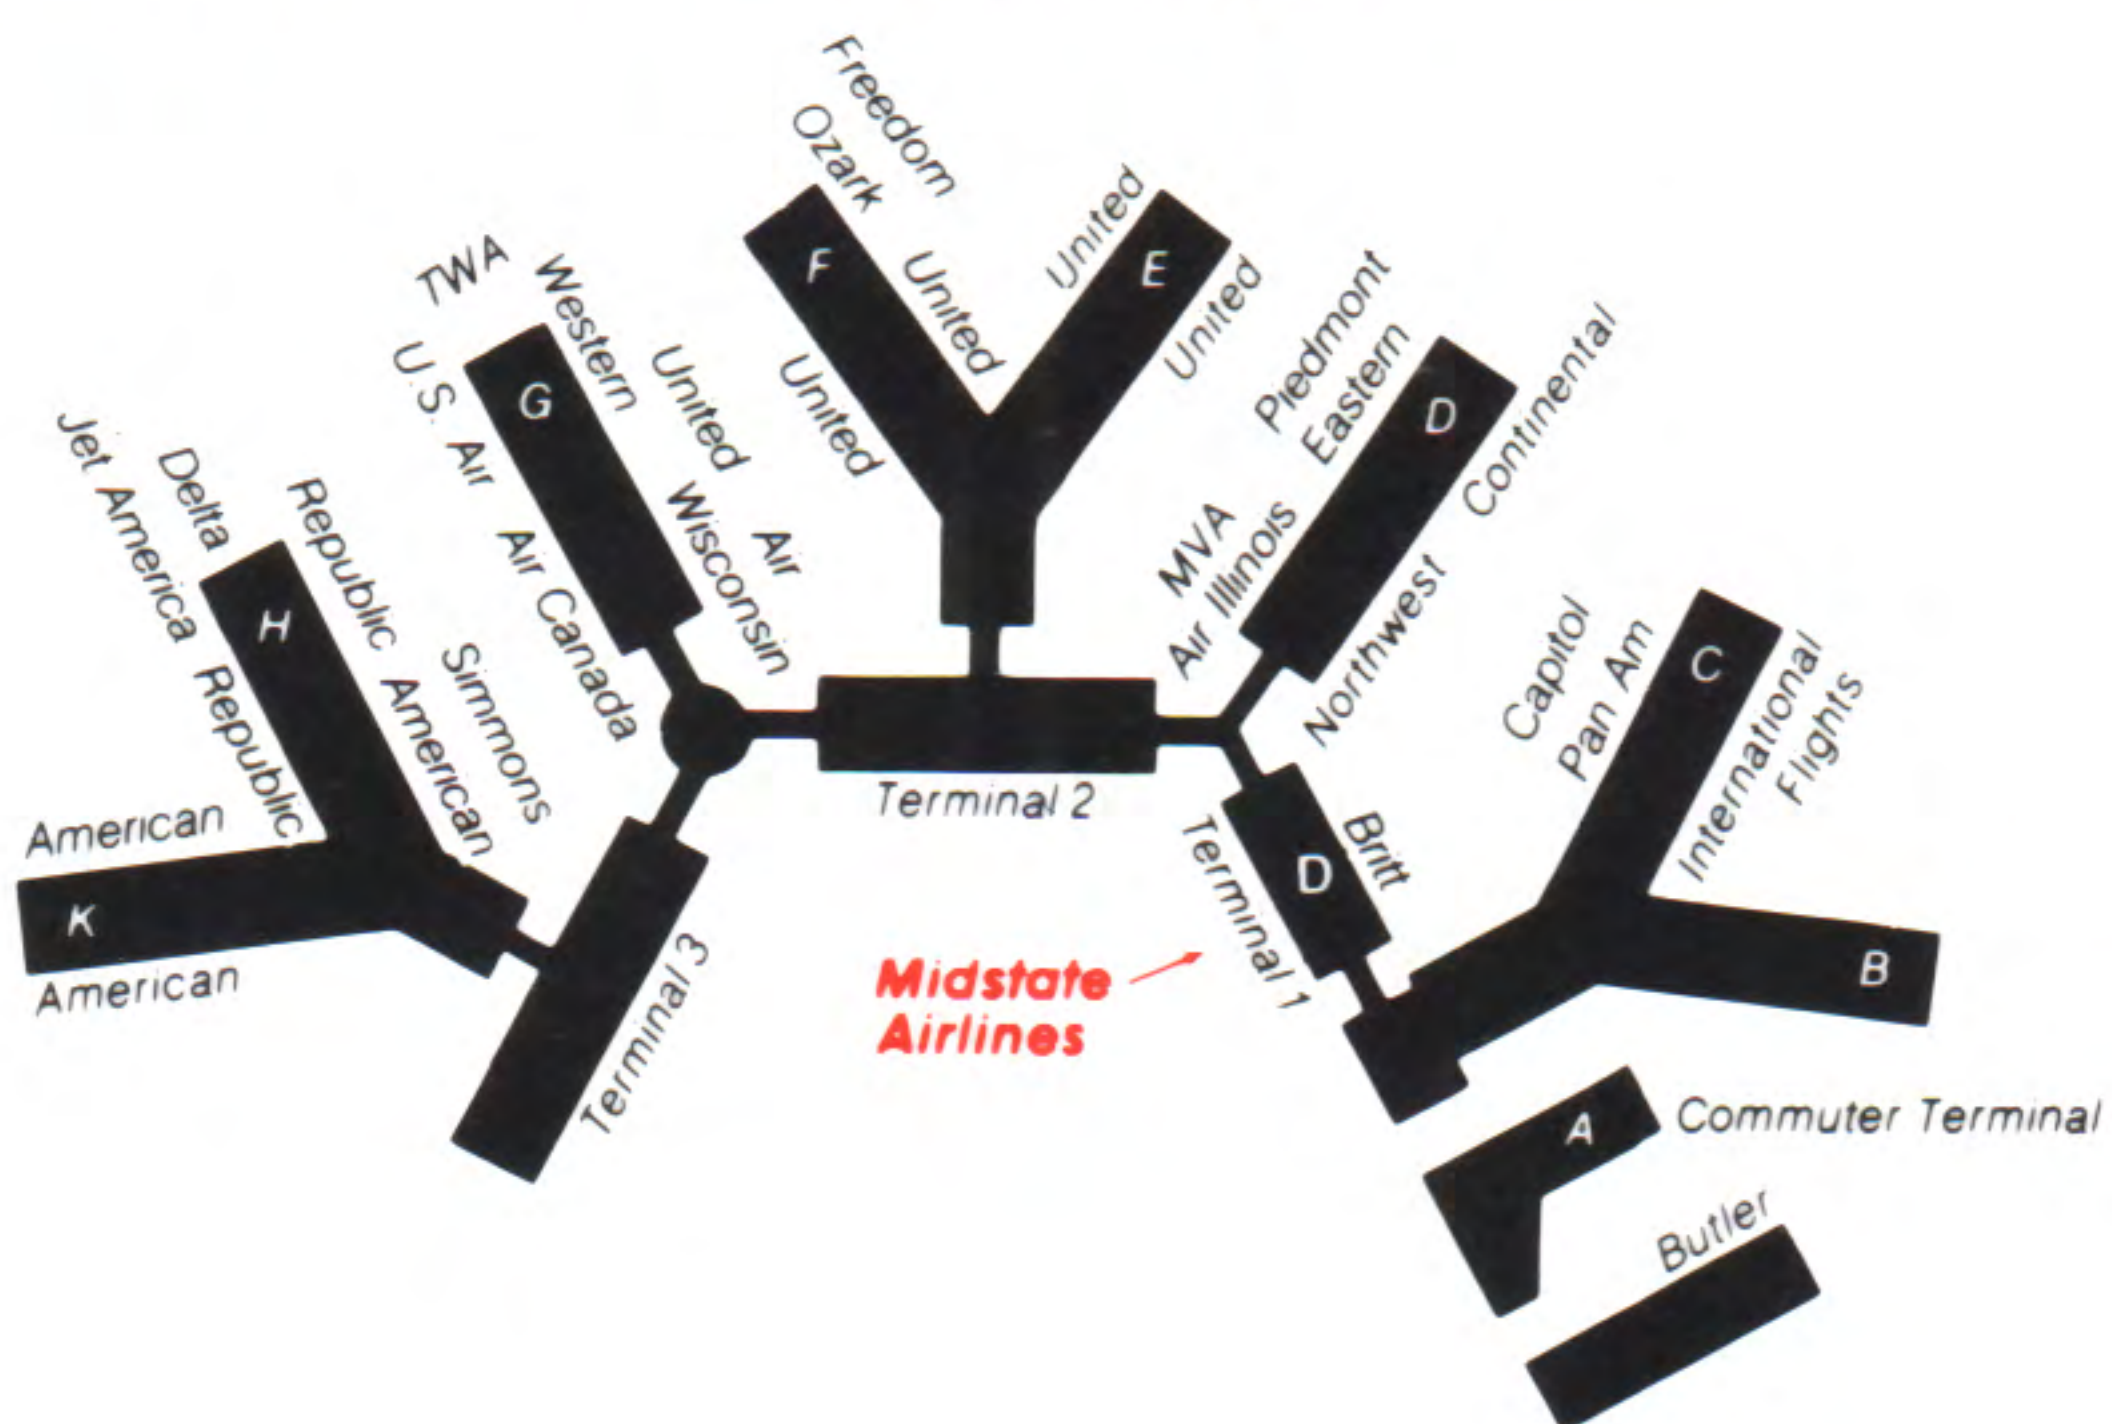

Chicago O'Hare International Airport