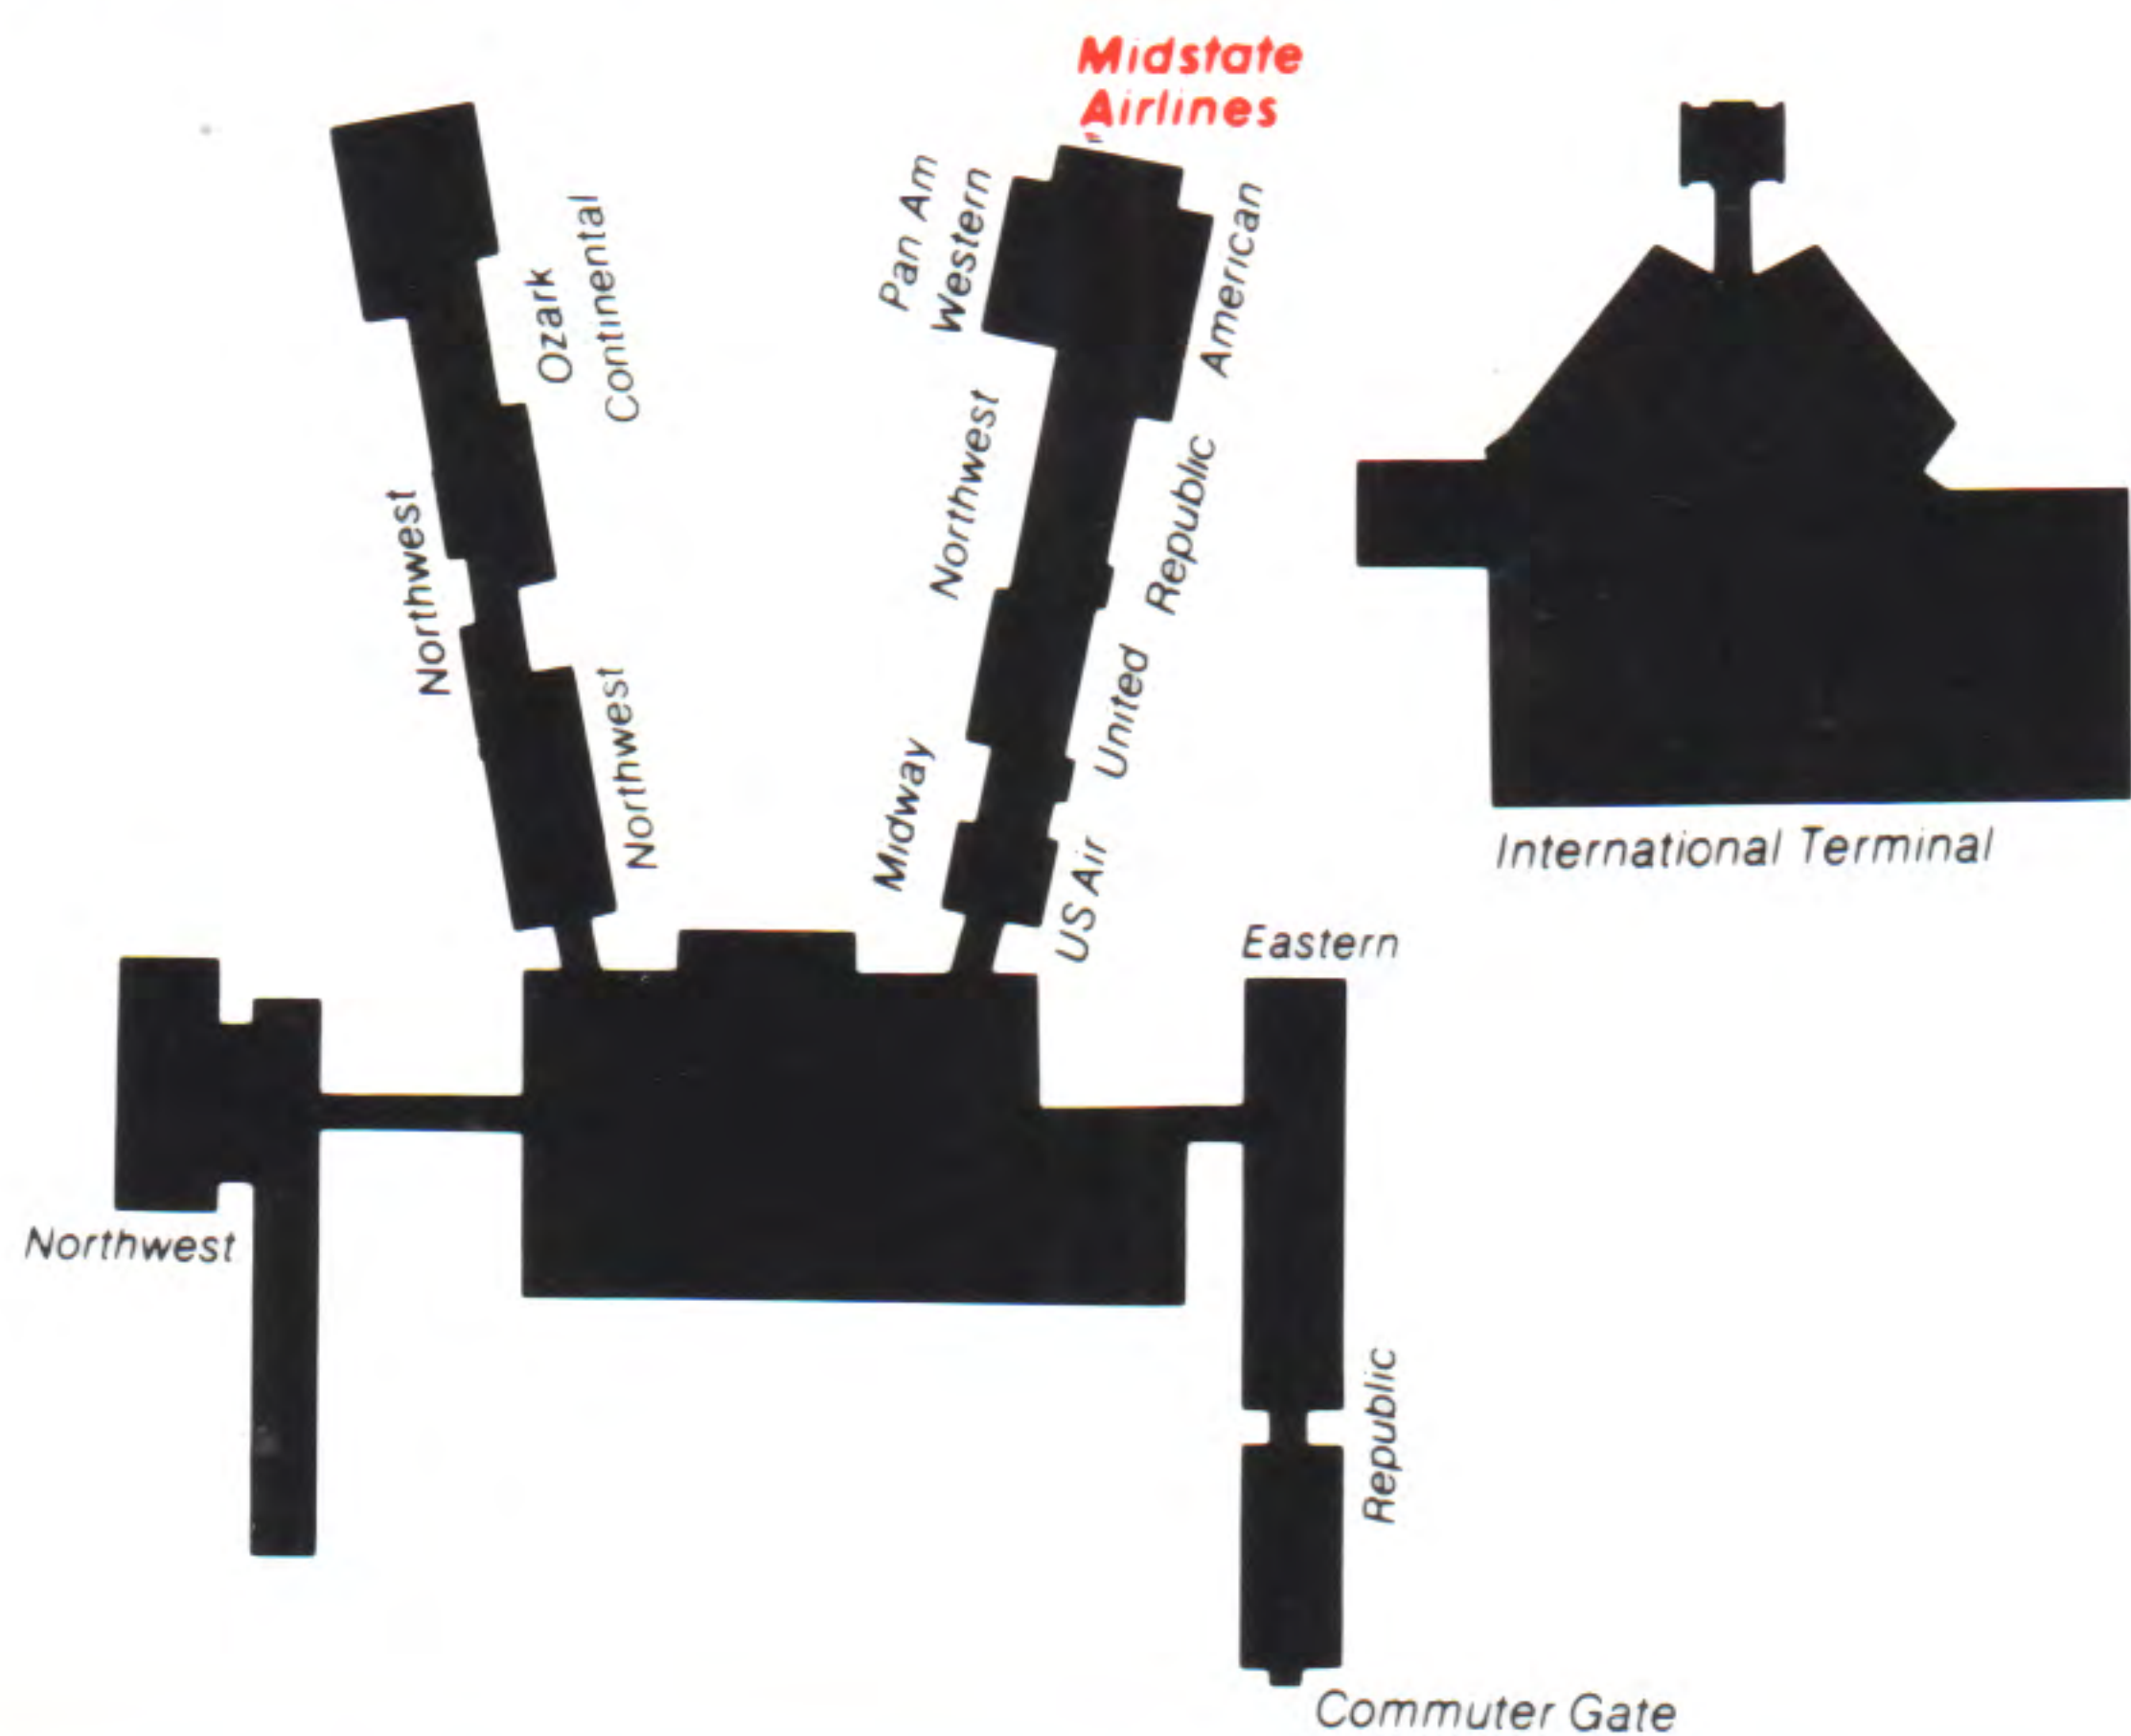

Minneapolis/St. Paul International Airport