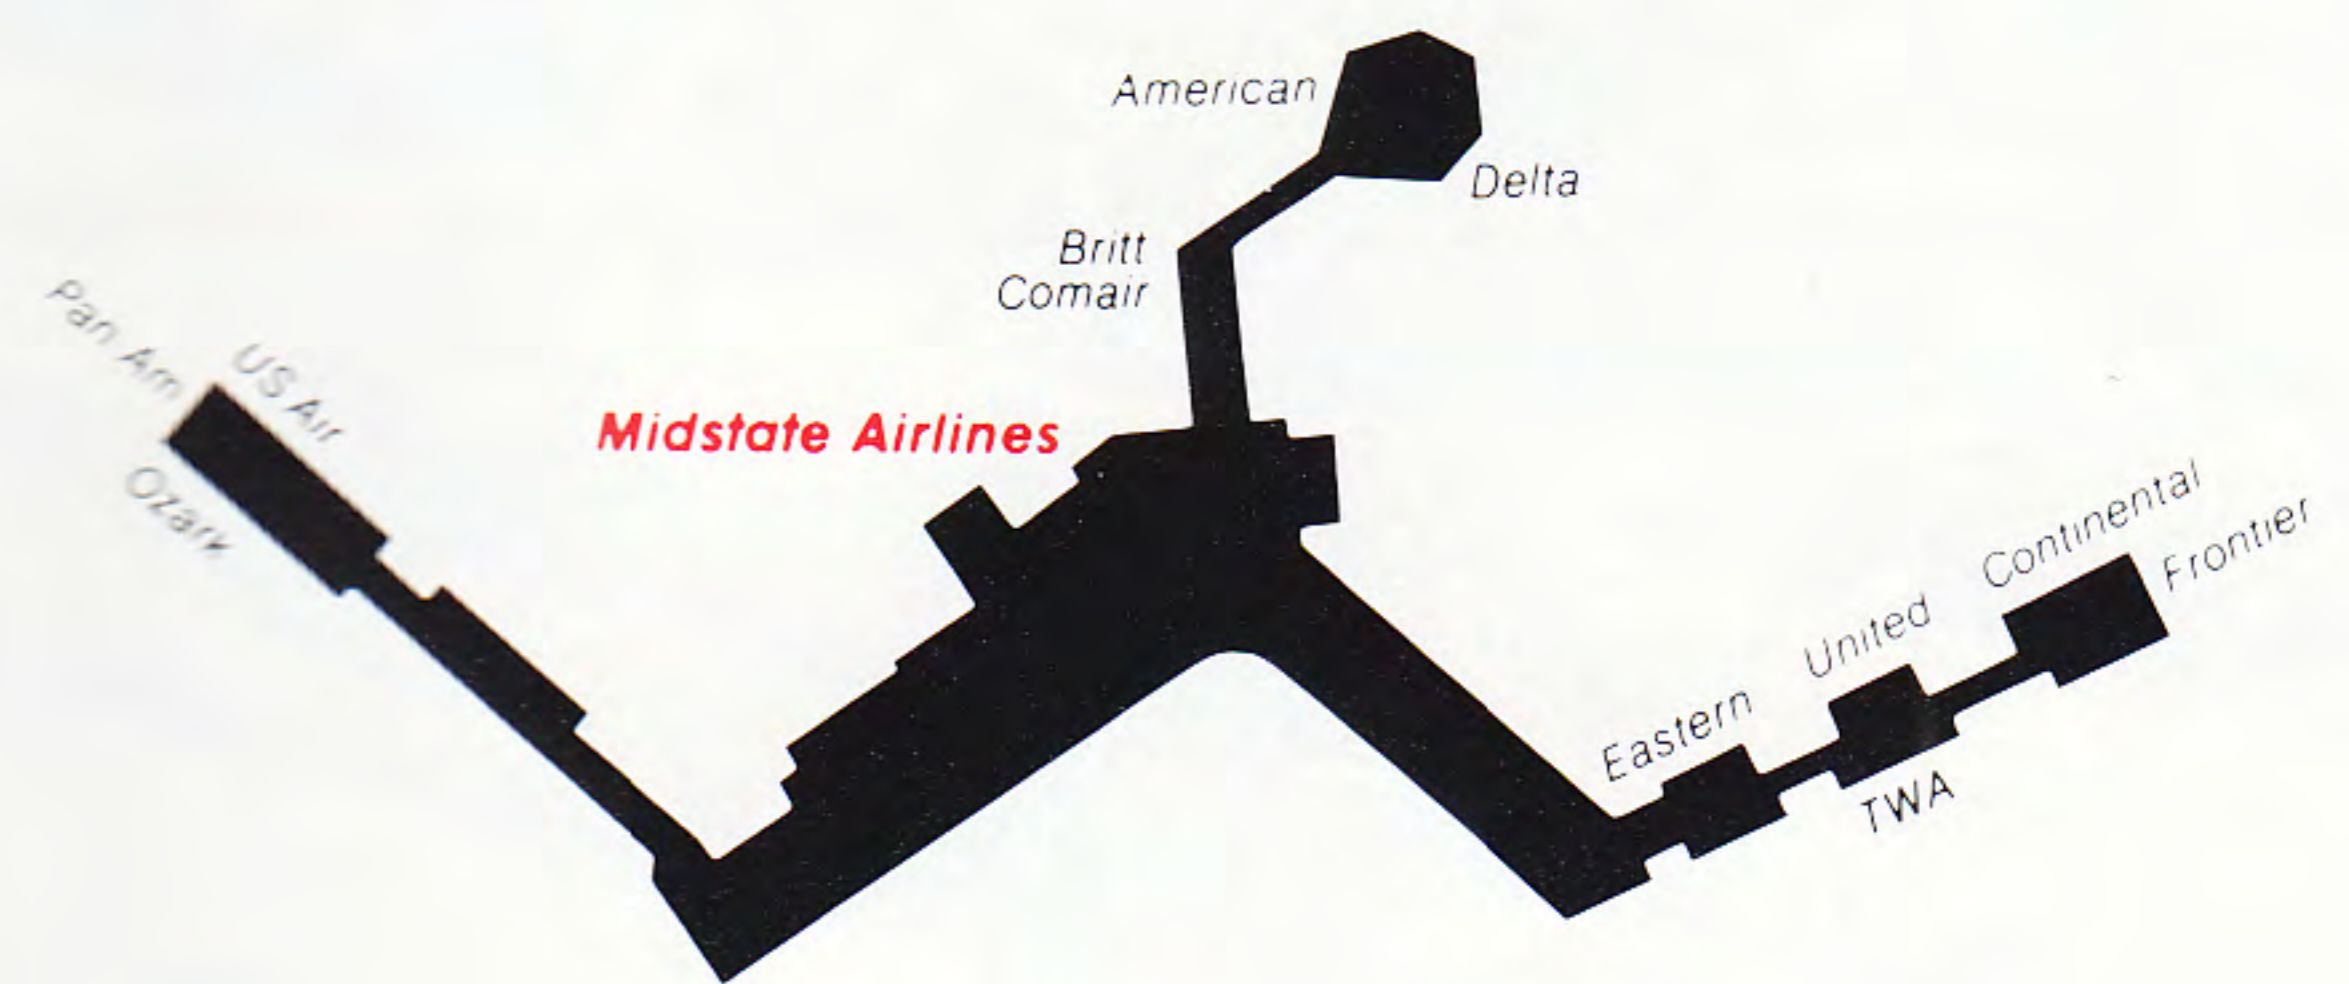

Indianapolis International Airport