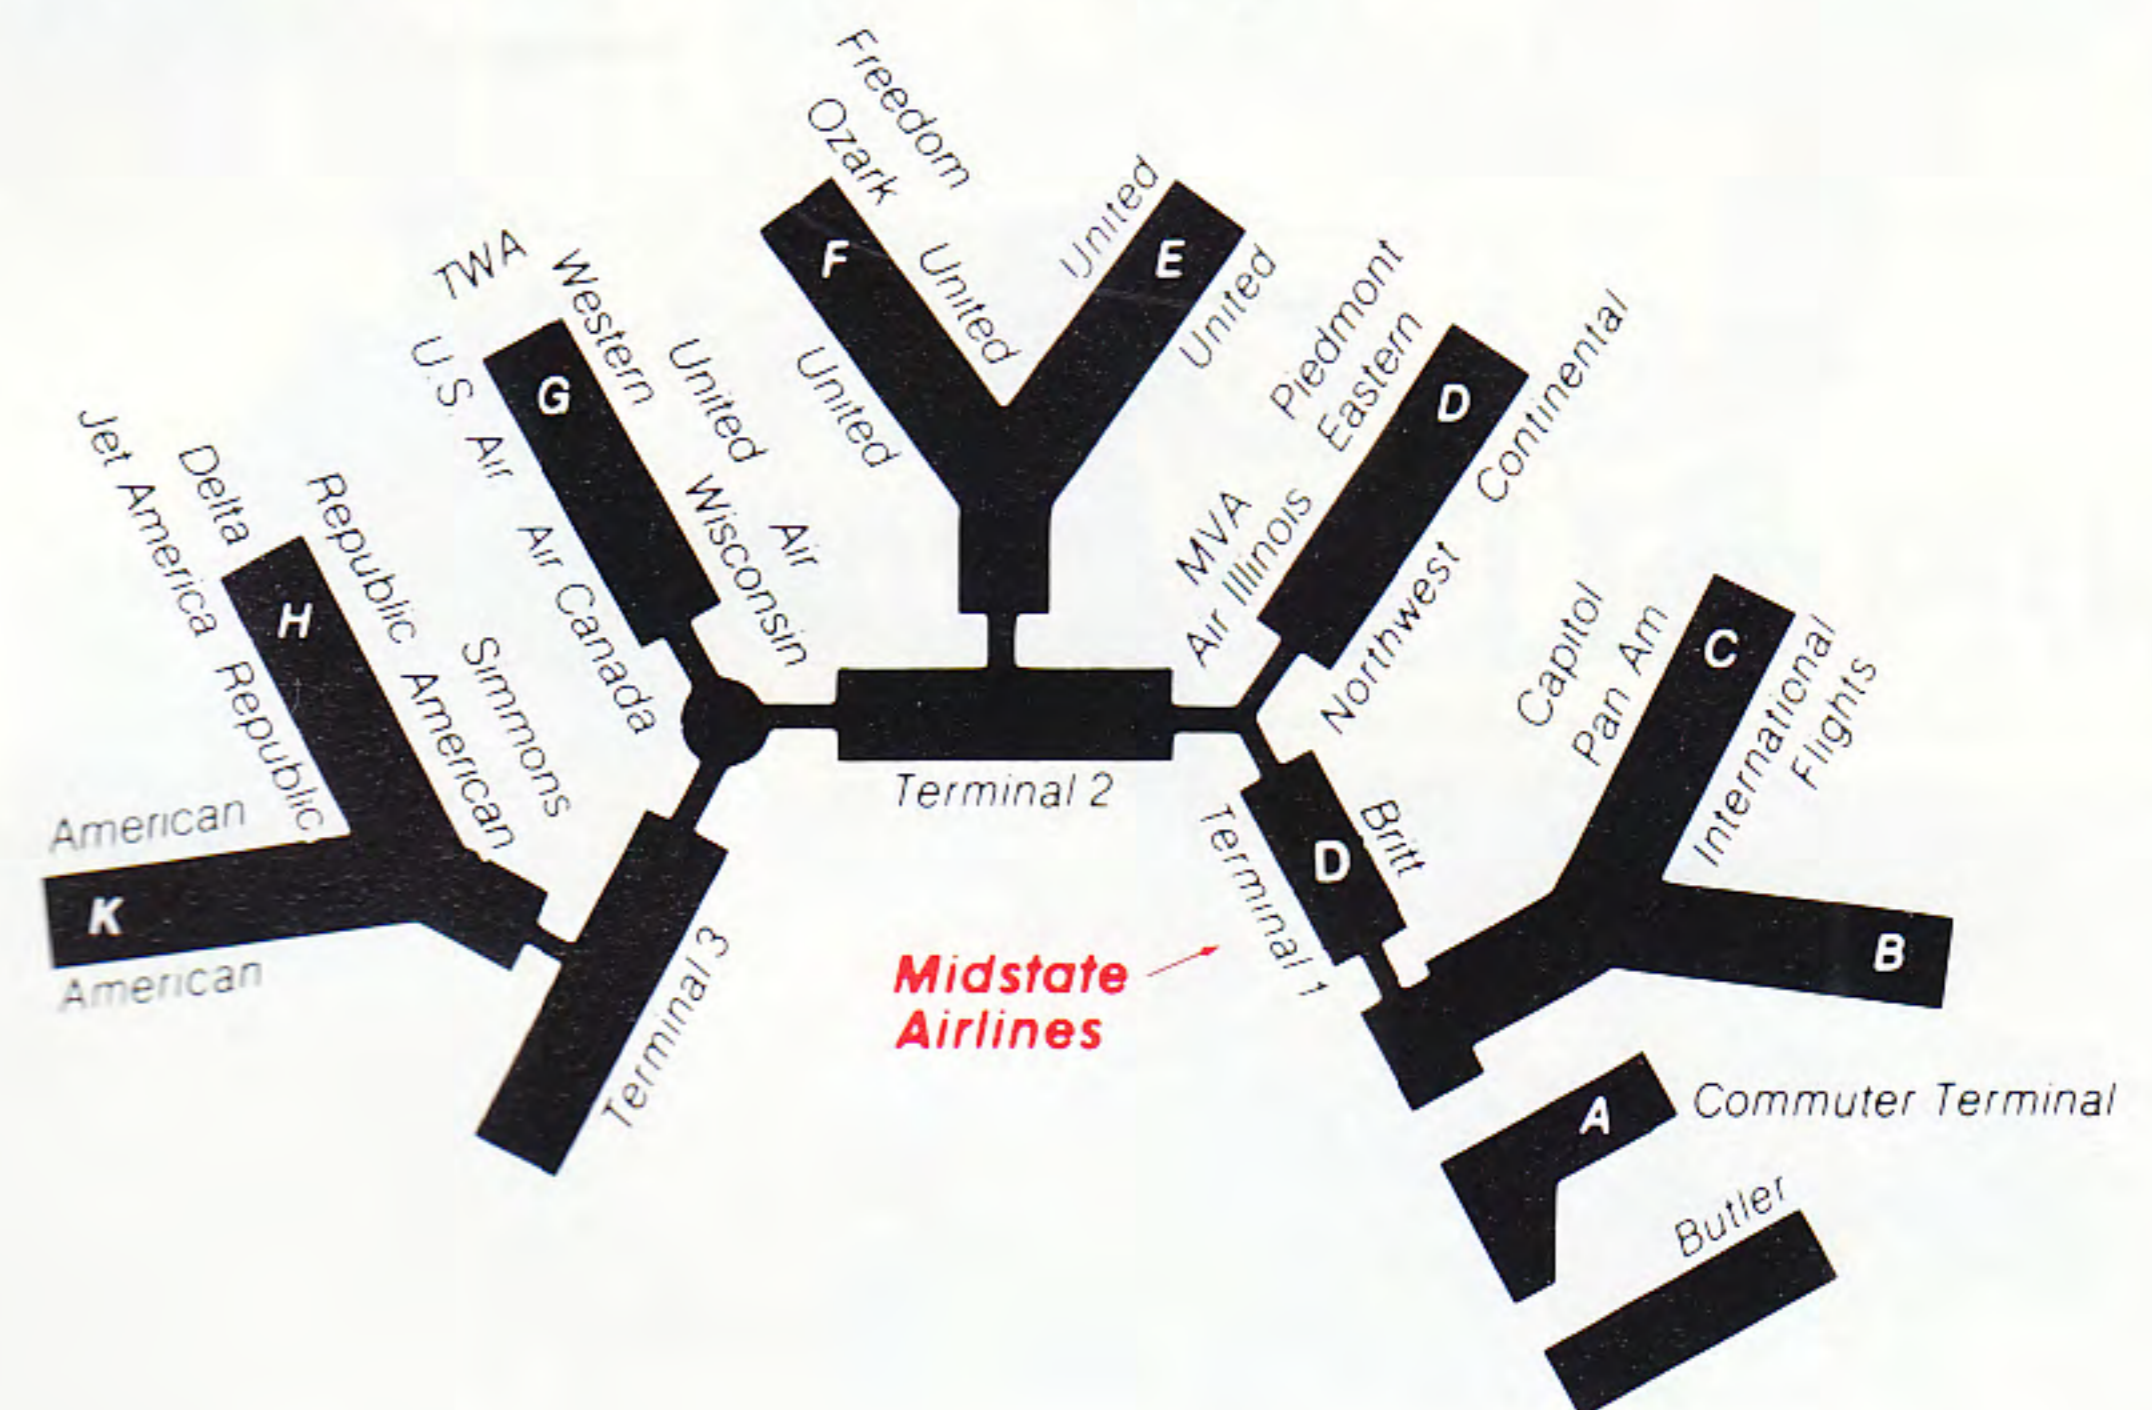

Gate—Midstate is located at the lower level of the main terminal.

Waterloo

Waterloo Municipal Airport, Livingston-Betsworth Field, 5 miles northwest of Waterloo off Highway 20. Local information: (319) 232-0990.

Wausau/Stevens Point

Central Wisconsin Airport, 13 miles south of Wausau or 20 miles north of Stevens Point at Junction Highway 51 and 153 near Mosinee. Local information: (715) 693-6980.

Air Freight and Small Package Service

With Midstate's MINI-PAK service, you can send packages weighing up to 10 pounds for only $10. Send parcels up to 50 pounds on METRO-PAK for only $35. And that's with guaranteed counter to counter delivery anywhere on Midstate's system.

With Midstate's general freight service, you can send parcels weighing up to 100 pounds for minimum charge of $23 or 25¢ per pound chargeable weight rate.

We'll also forward your packages beyond our system through other airlines or freight services like Federal Express, Burlington Northern, DHL and others. If you require pickup and delivery service, that's available through Air Cargo, Inc. couriers.

For details, call your local Midstate agent or call Small Package Air Cargo (SPAC), toll free, at 1-800-638-7346. SPAC is a service of Air Cargo Inc., providing all the air cargo information you need.

For your air freight, Midstate is making sure getting there is getting easier.

Chicago O'Hare International Airport