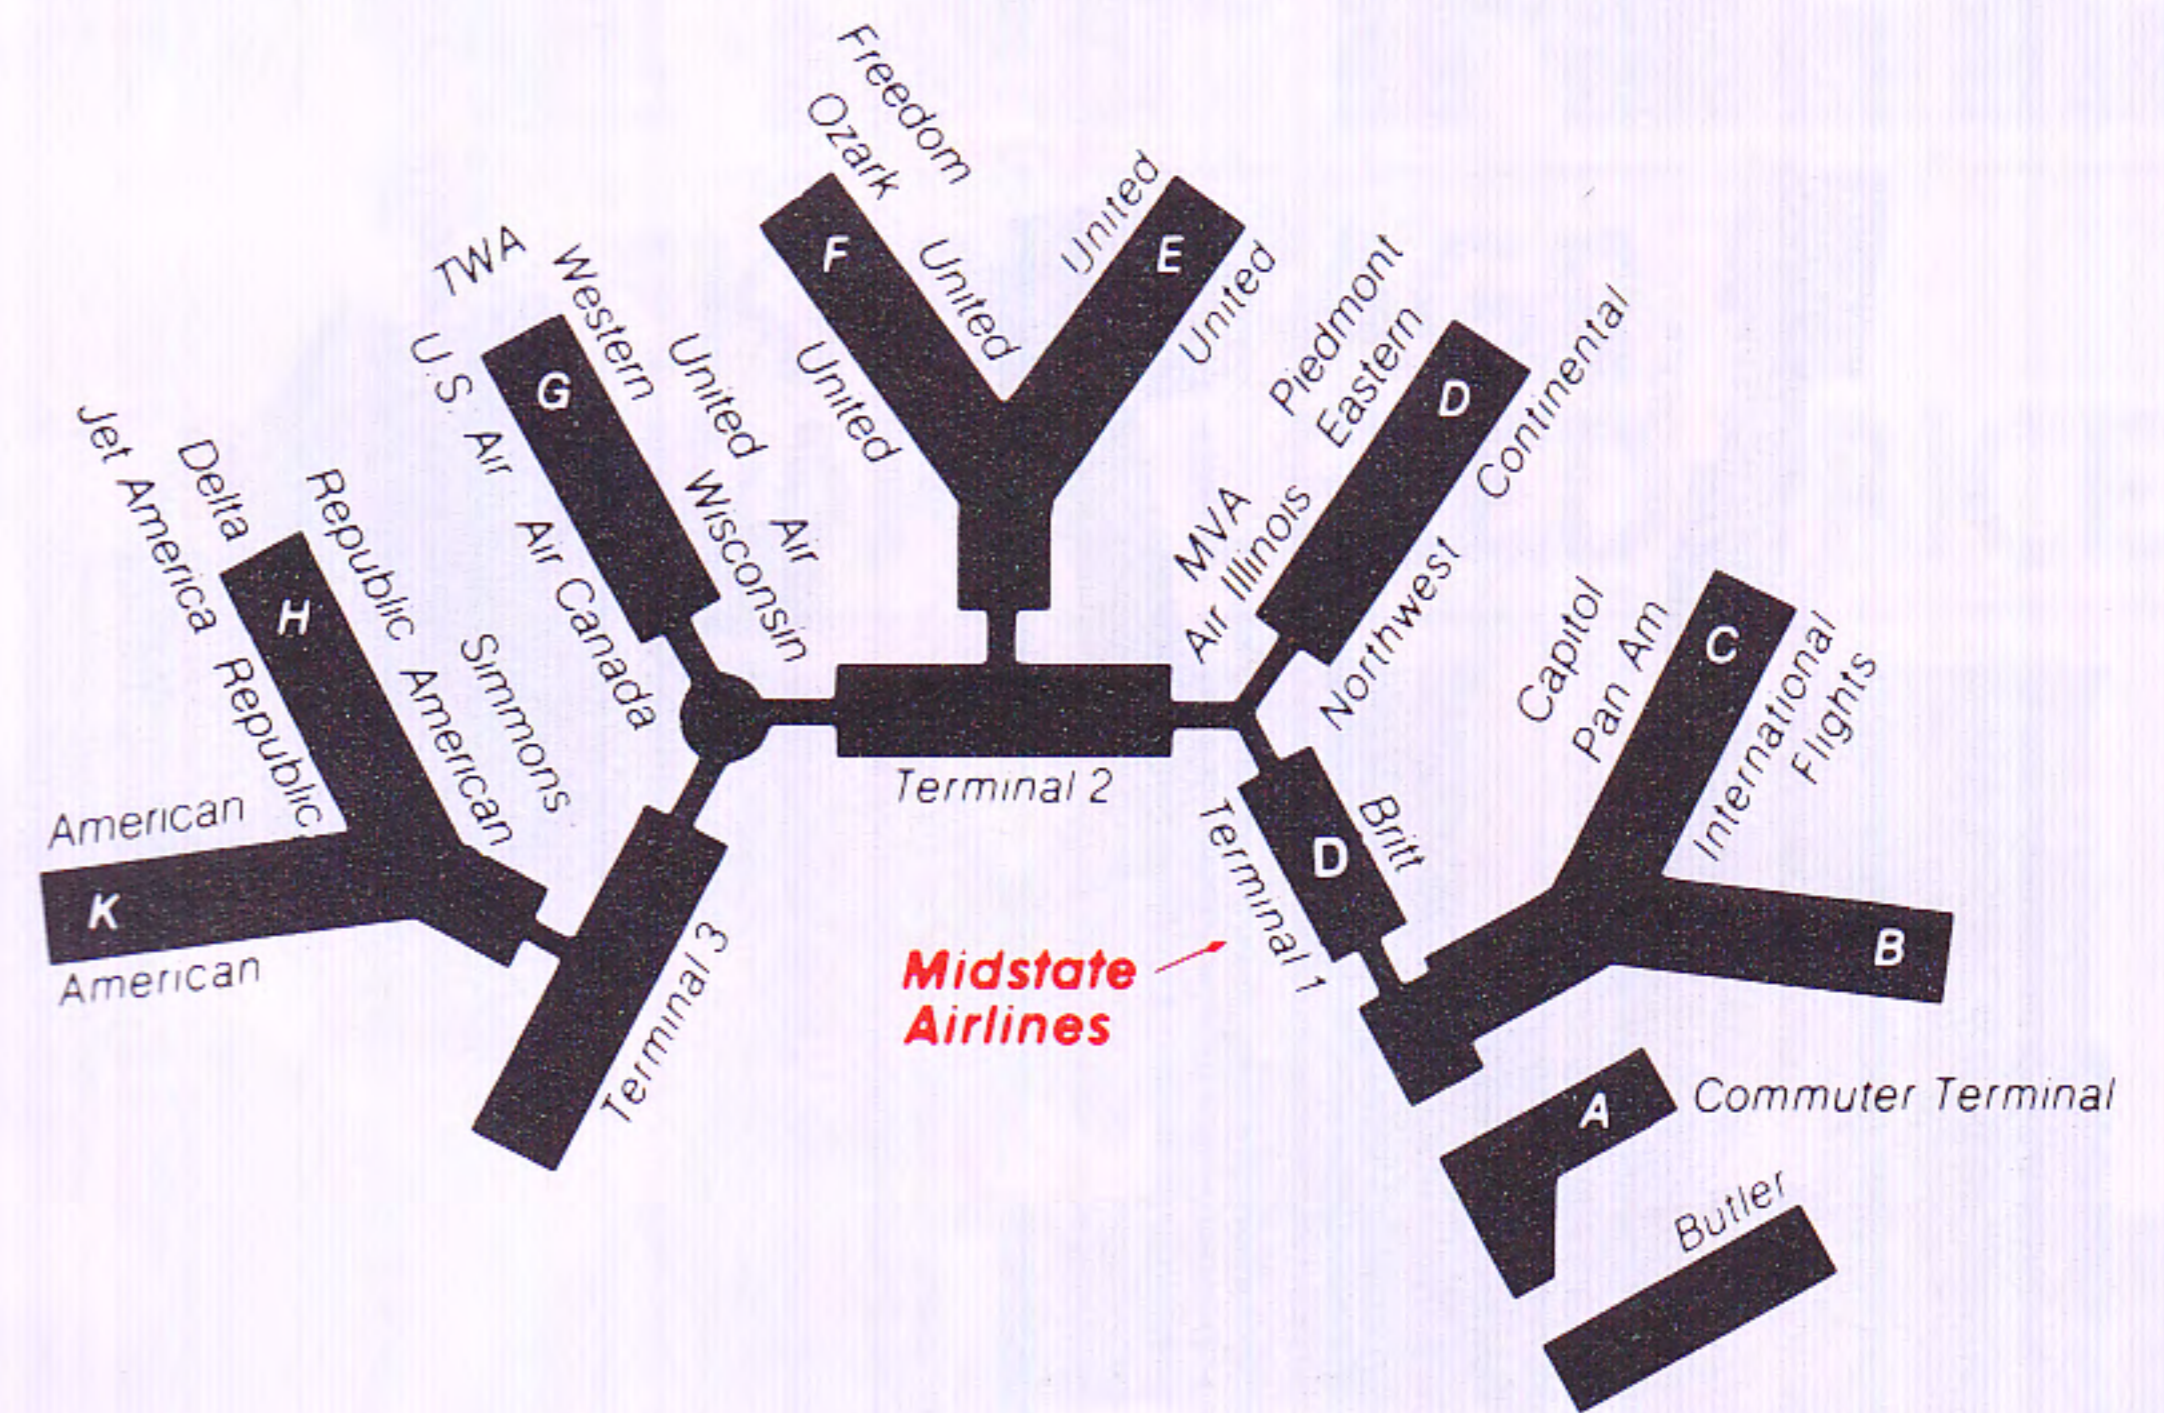

Milwaukee

Ticket Counter—Midstate is located with Northwest Orient Airlines in the main terminal.

Gate—Midstate is located at Gate 27 on Concourse C.

Minneapolis/St. Paul

Minneapolis/St. Paul International Airport, 10 miles southwest of Minneapolis on Interstate 494. Local information: (612) 726-4723.

Ticket Counter—Midstate is located with Western Airlines in the main terminal.

Gate—Midstate is located on the Blue Concourse at Gate 52.

Muskegon

Muskegon County Airport, 6 miles south of Muskegon on Ellis Road. Local information: (616) 798-2187.

Traverse City

Cherry Capital Airport, 2 miles southeast of Traverse City, off Garfield Ave. Local information: (616) 946-2545.

Ticket Counter—Midstate is located in the lower level of the main terminal.

Gate—Midstate is located at the lower level of the main terminal.

Waterloo

Waterloo Municipal Airport, Livingston-Betsworth Field, 5 miles northwest of Waterloo off Highway 20. Local information: (319) 232-0990.

Wausau/Stevens Point

Central Wisconsin Airport, 13 miles south of Wausau or 20 miles north of Stevens Point at Junction Highway 51 and 153 near Mosinee. Local information: (715) 693-6980.

Chicago O'Hare International Airport