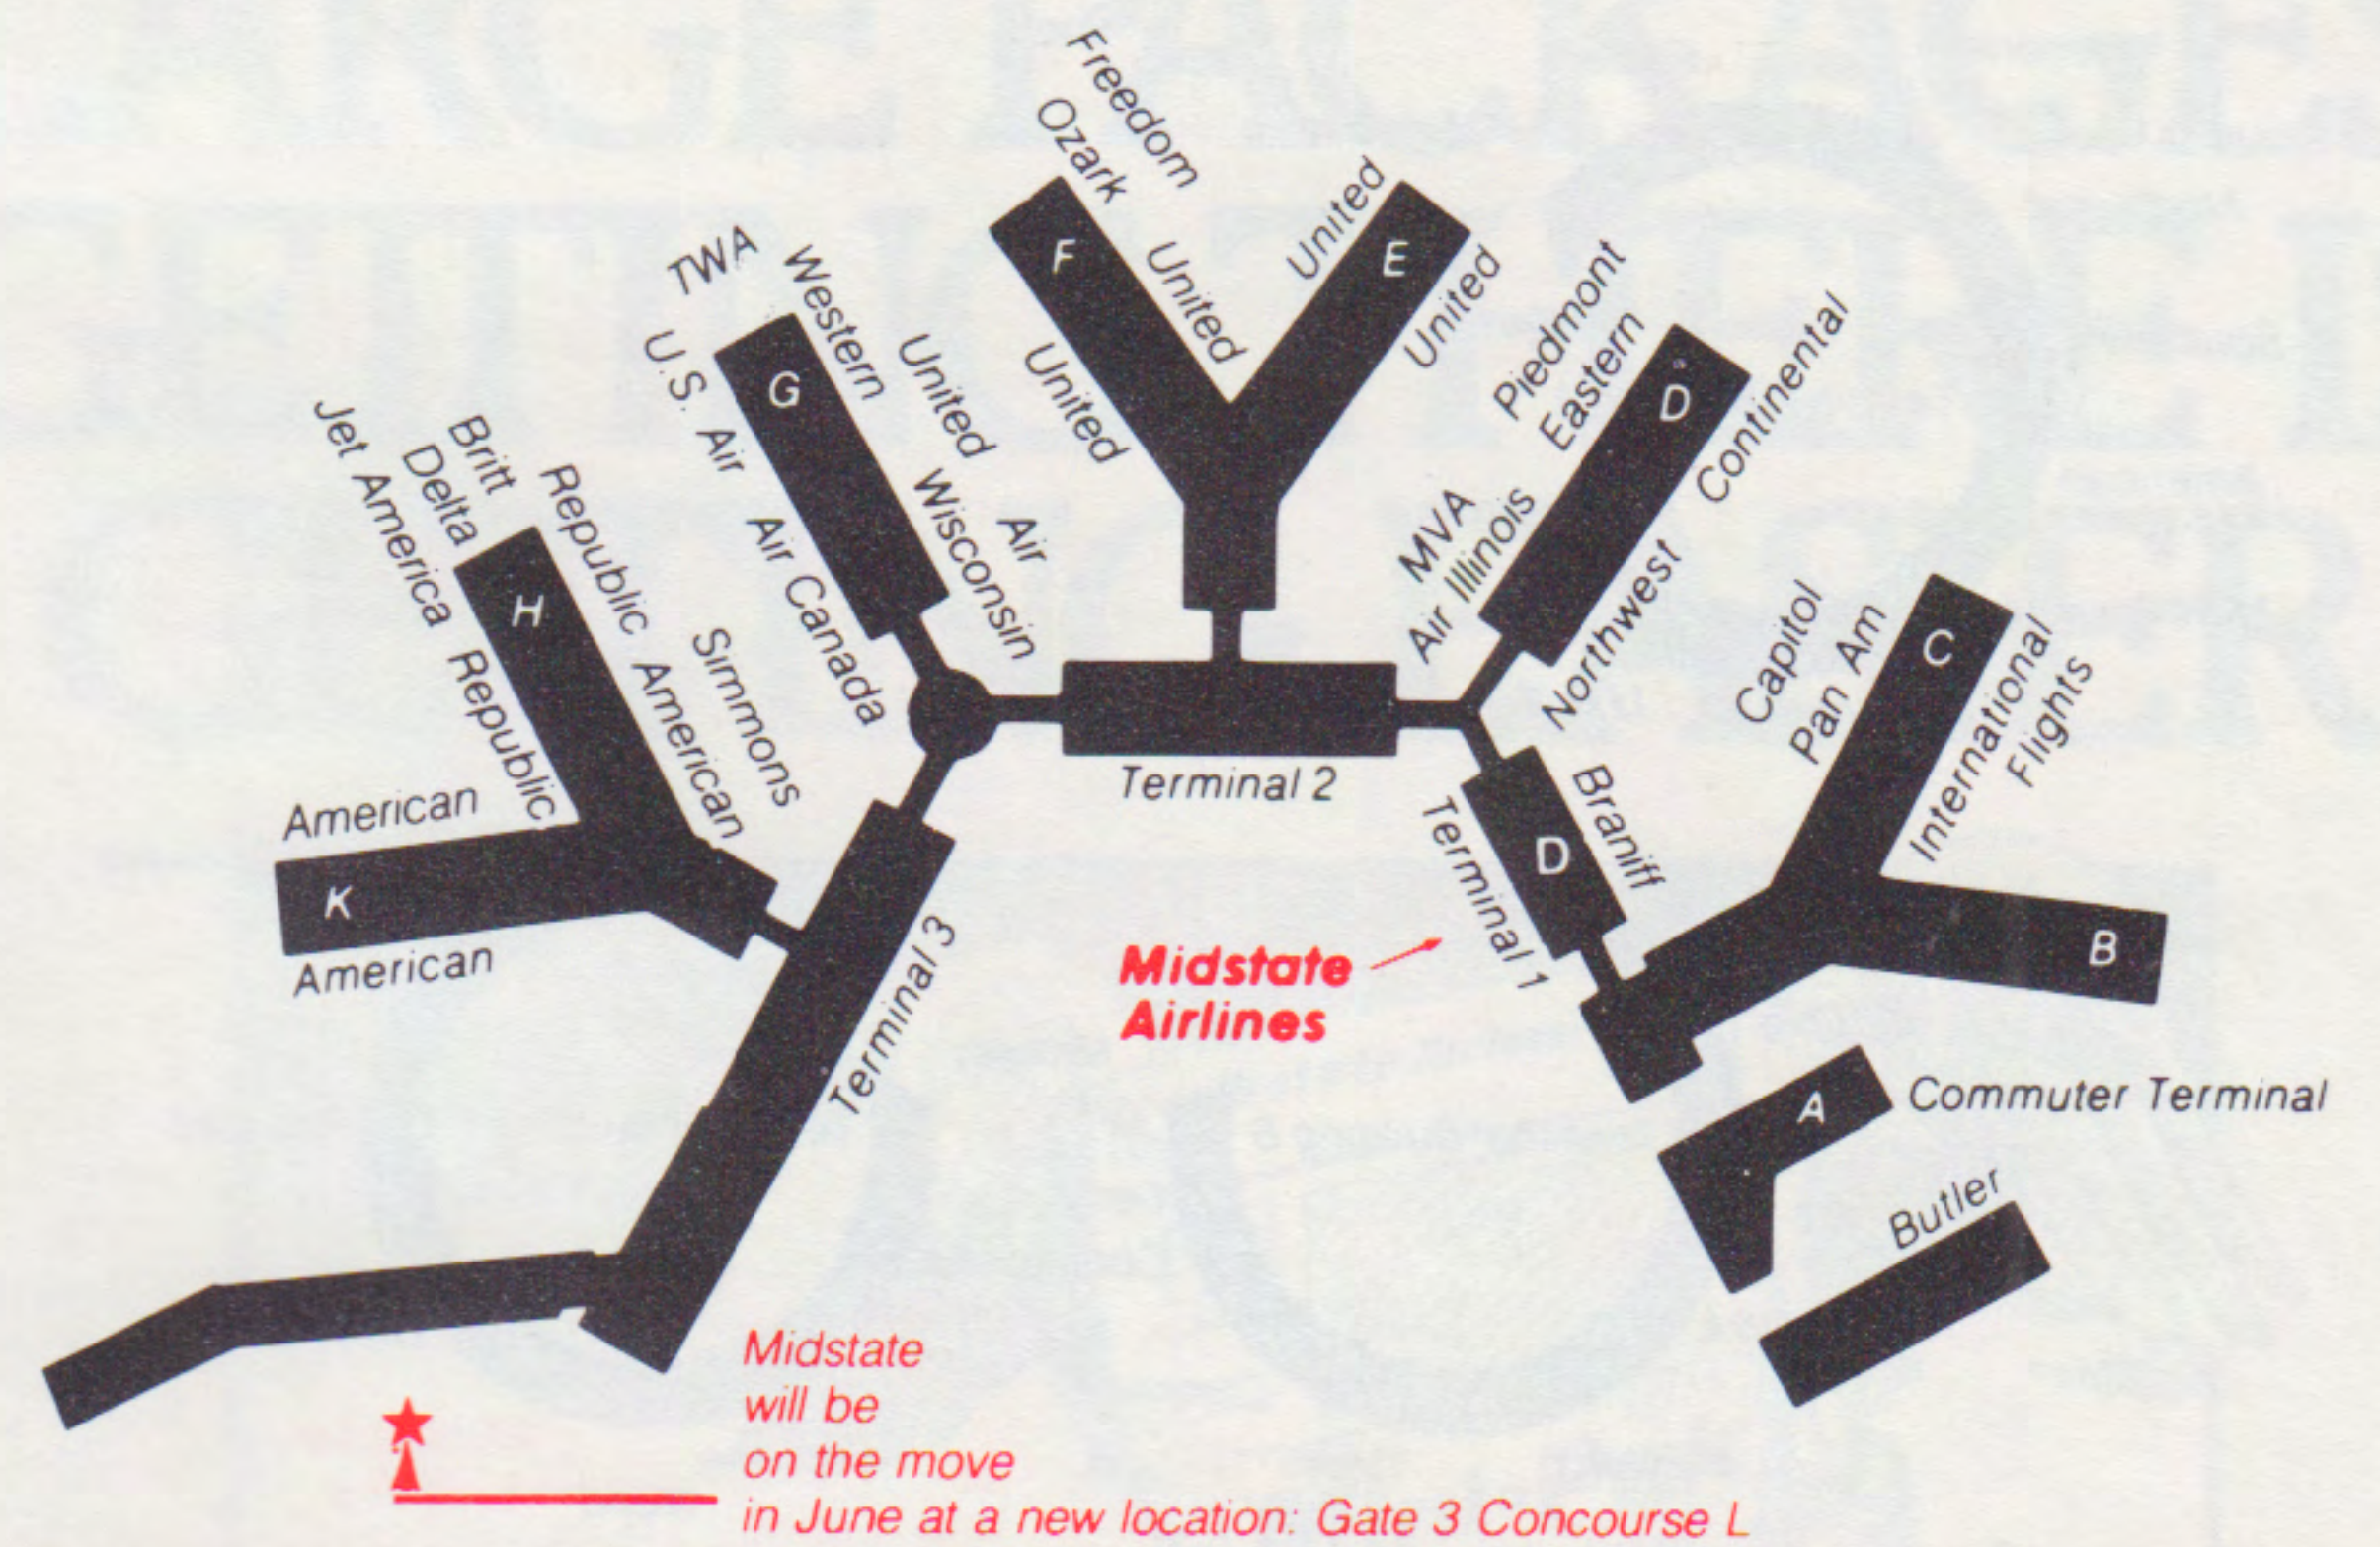

Milwaukee

Ticket Counter—Midstate is located with Northwest Orient Airlines in the main terminal. Local information: (414) 747-4524.

Gate—Midstate is located at Gate 27 on Concourse C.

Minneapolis/St. Paul

Minneapolis/St. Paul International Airport, 10 miles southwest of Minneapolis on Interstate 494. Local information: (612) 726-4723.

Ticket Counter—Midstate is located with Western Airlines in the main terminal.

Gate—Midstate is located on the Blue Concourse at Gate 52.

Muskegon

Muskegon County Airport, 6 miles south of Muskegon on Ellis Road. Local information: (616) 798-2187.

Traverse City

Cherry Capital Airport, 2 miles southeast of Traverse City, off Garfield Ave. Local information: (616) 946-2545.

Ticket Counter—Midstate is located in the lower level of the main terminal.

Gate—Midstate is located at the lower level of the main terminal.

Waterloo

Waterloo Municipal Airport, Livingston-Betsworth Field, 5 miles northwest of Waterloo off Highway 20. Local information: (319) 232-0990.

Wausau/Stevens Point

Central Wisconsin Airport, 13 miles south of Wausau or 20 miles north of Stevens Point at Junction Highway 51 and 153 near Mosinee. Local information: (715) 693-6980.

Chicago O'Hare International Airport