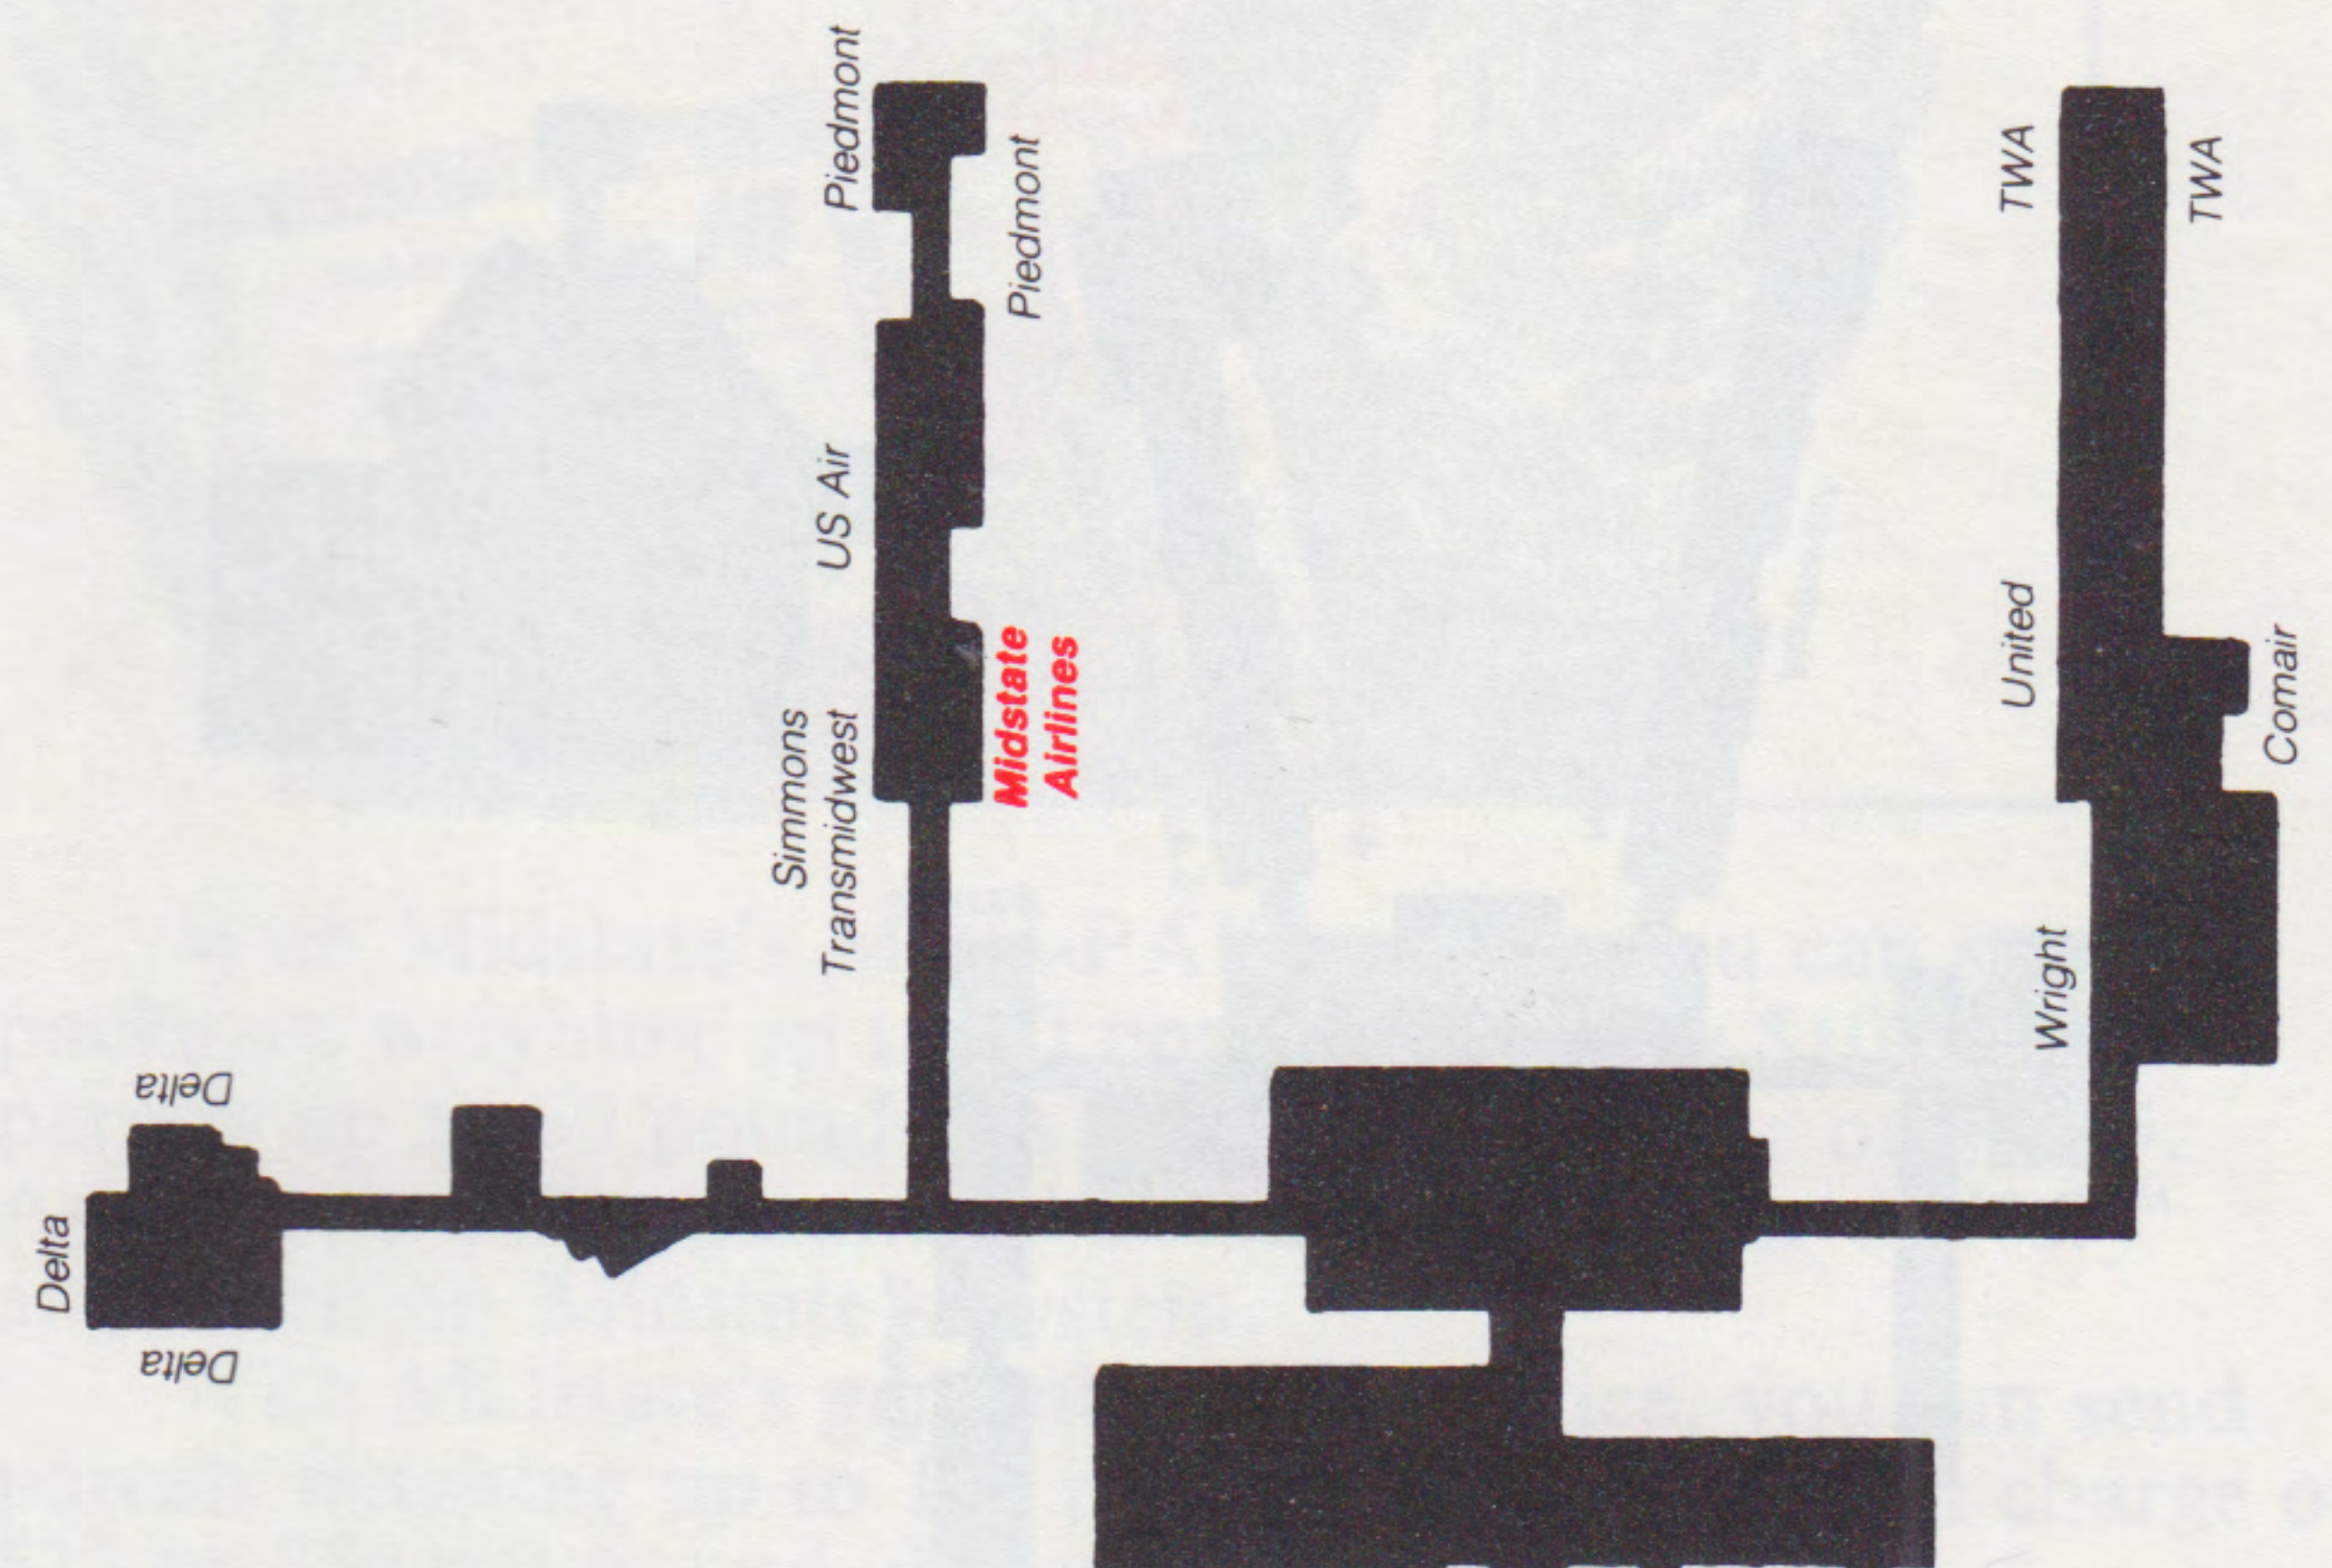

Dayton International Airport