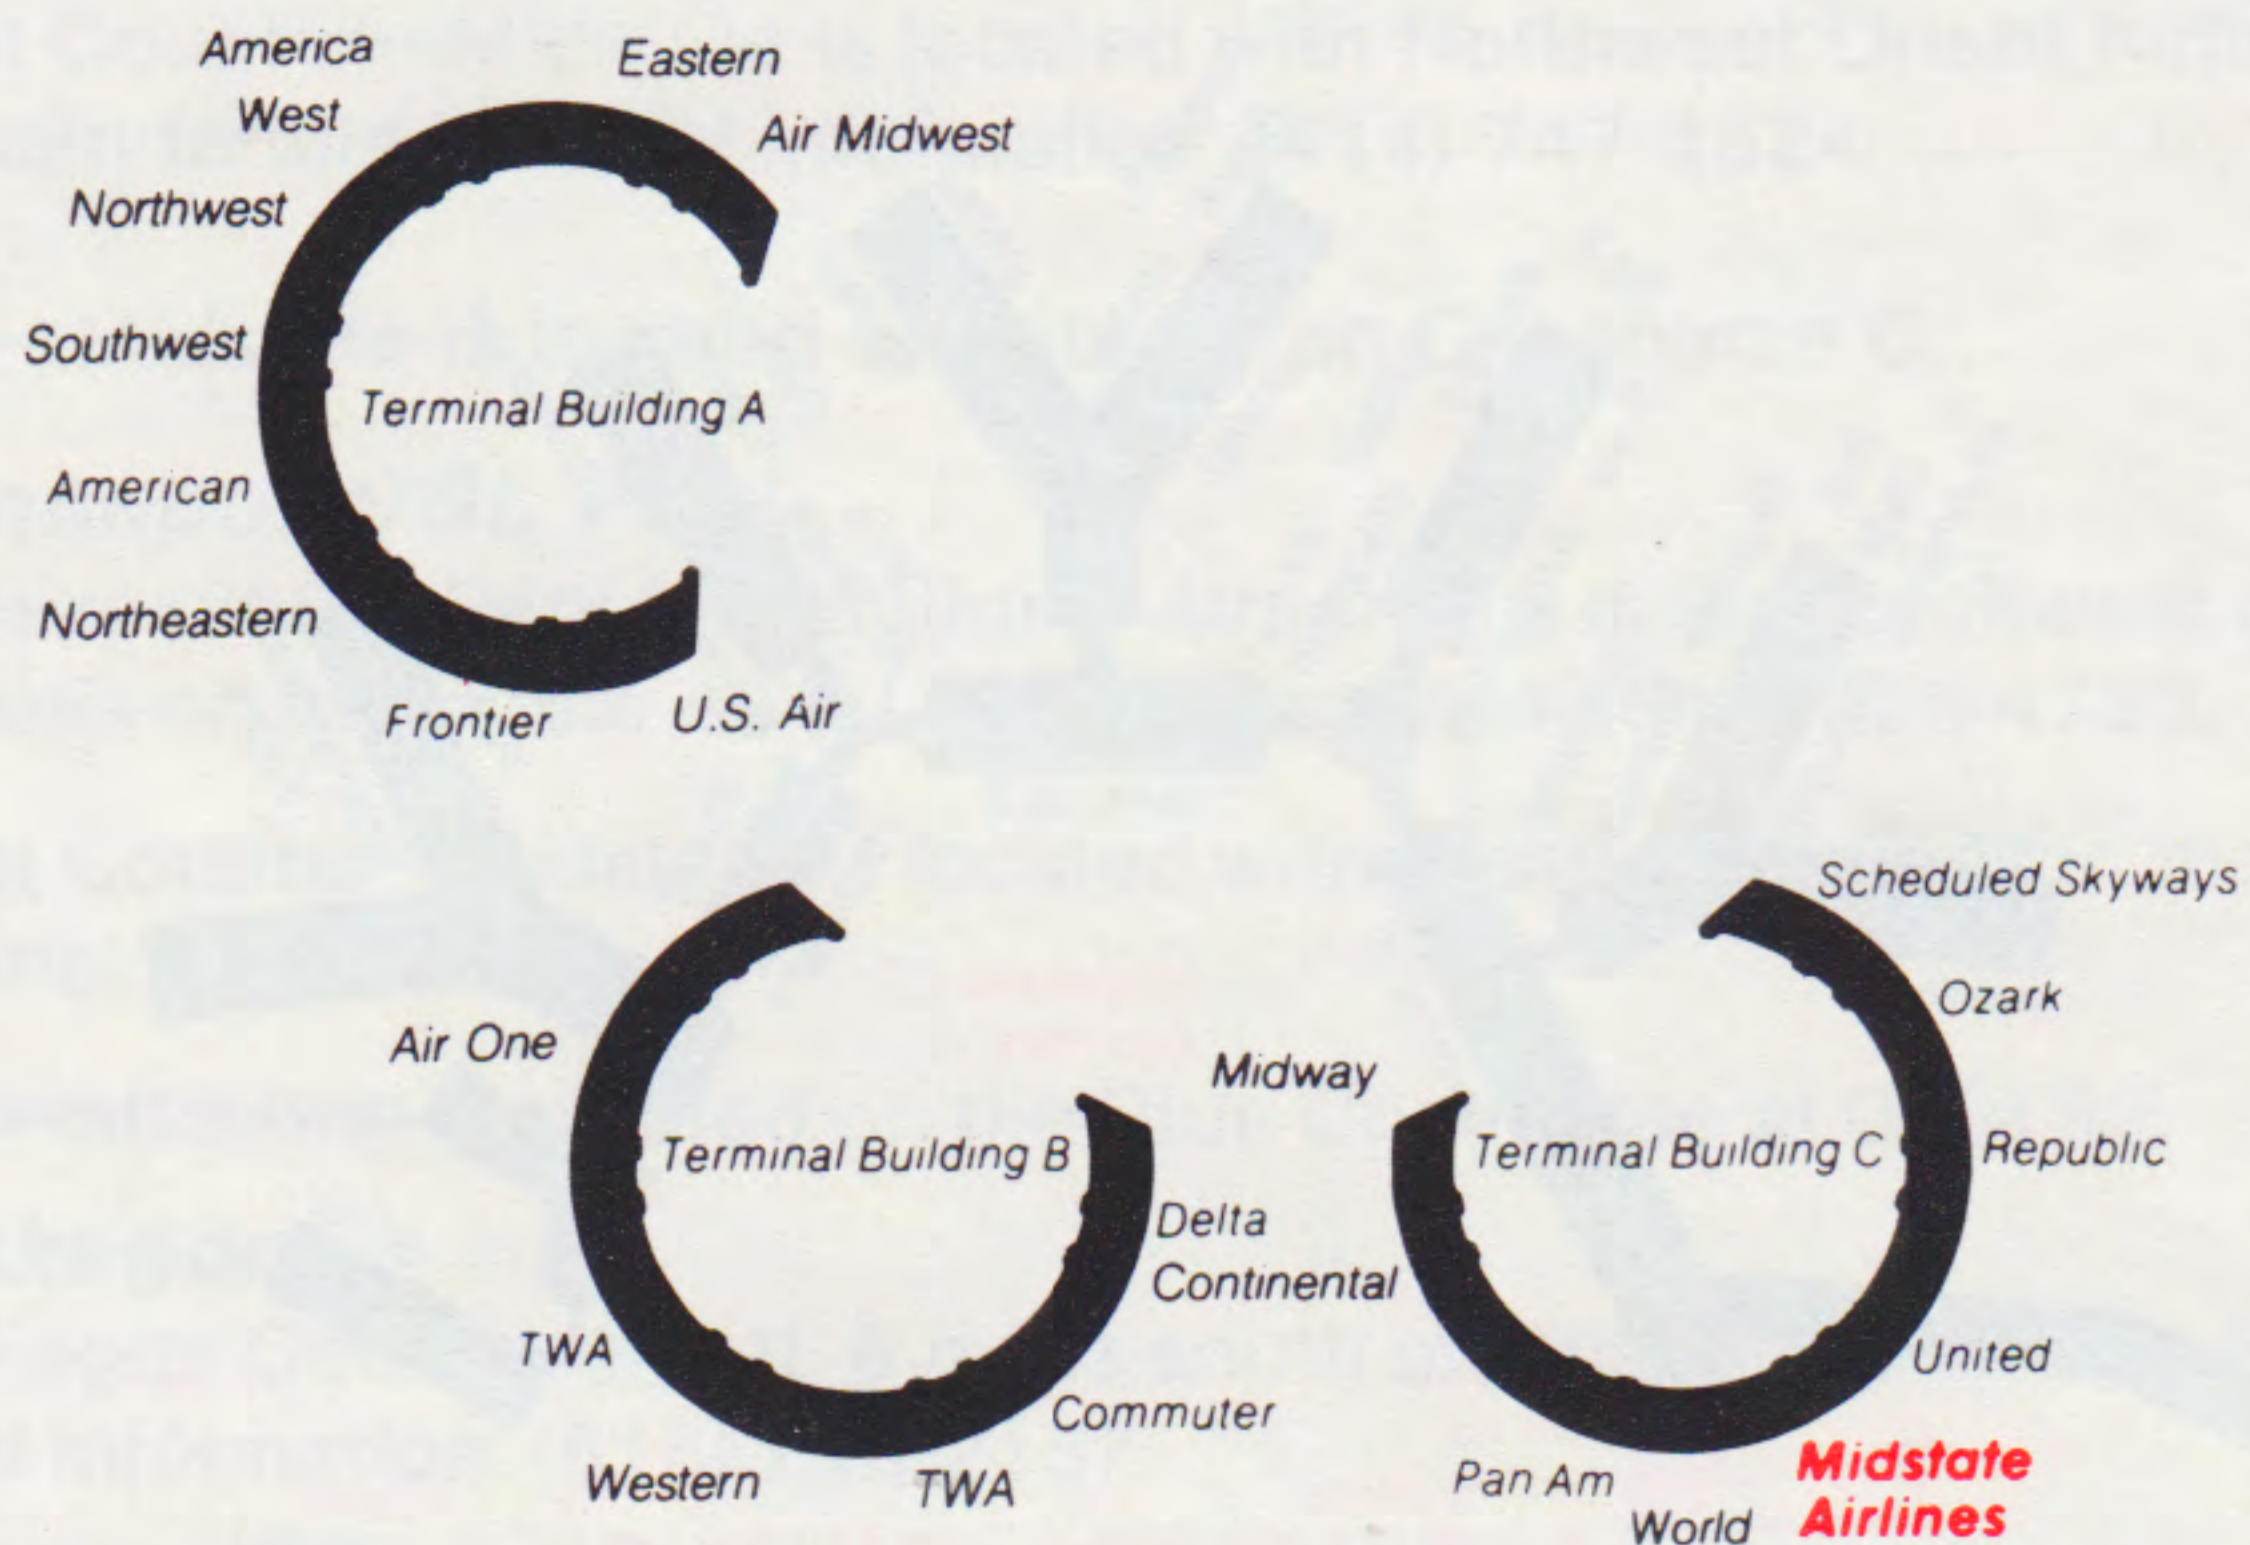

Kansas City International Airport