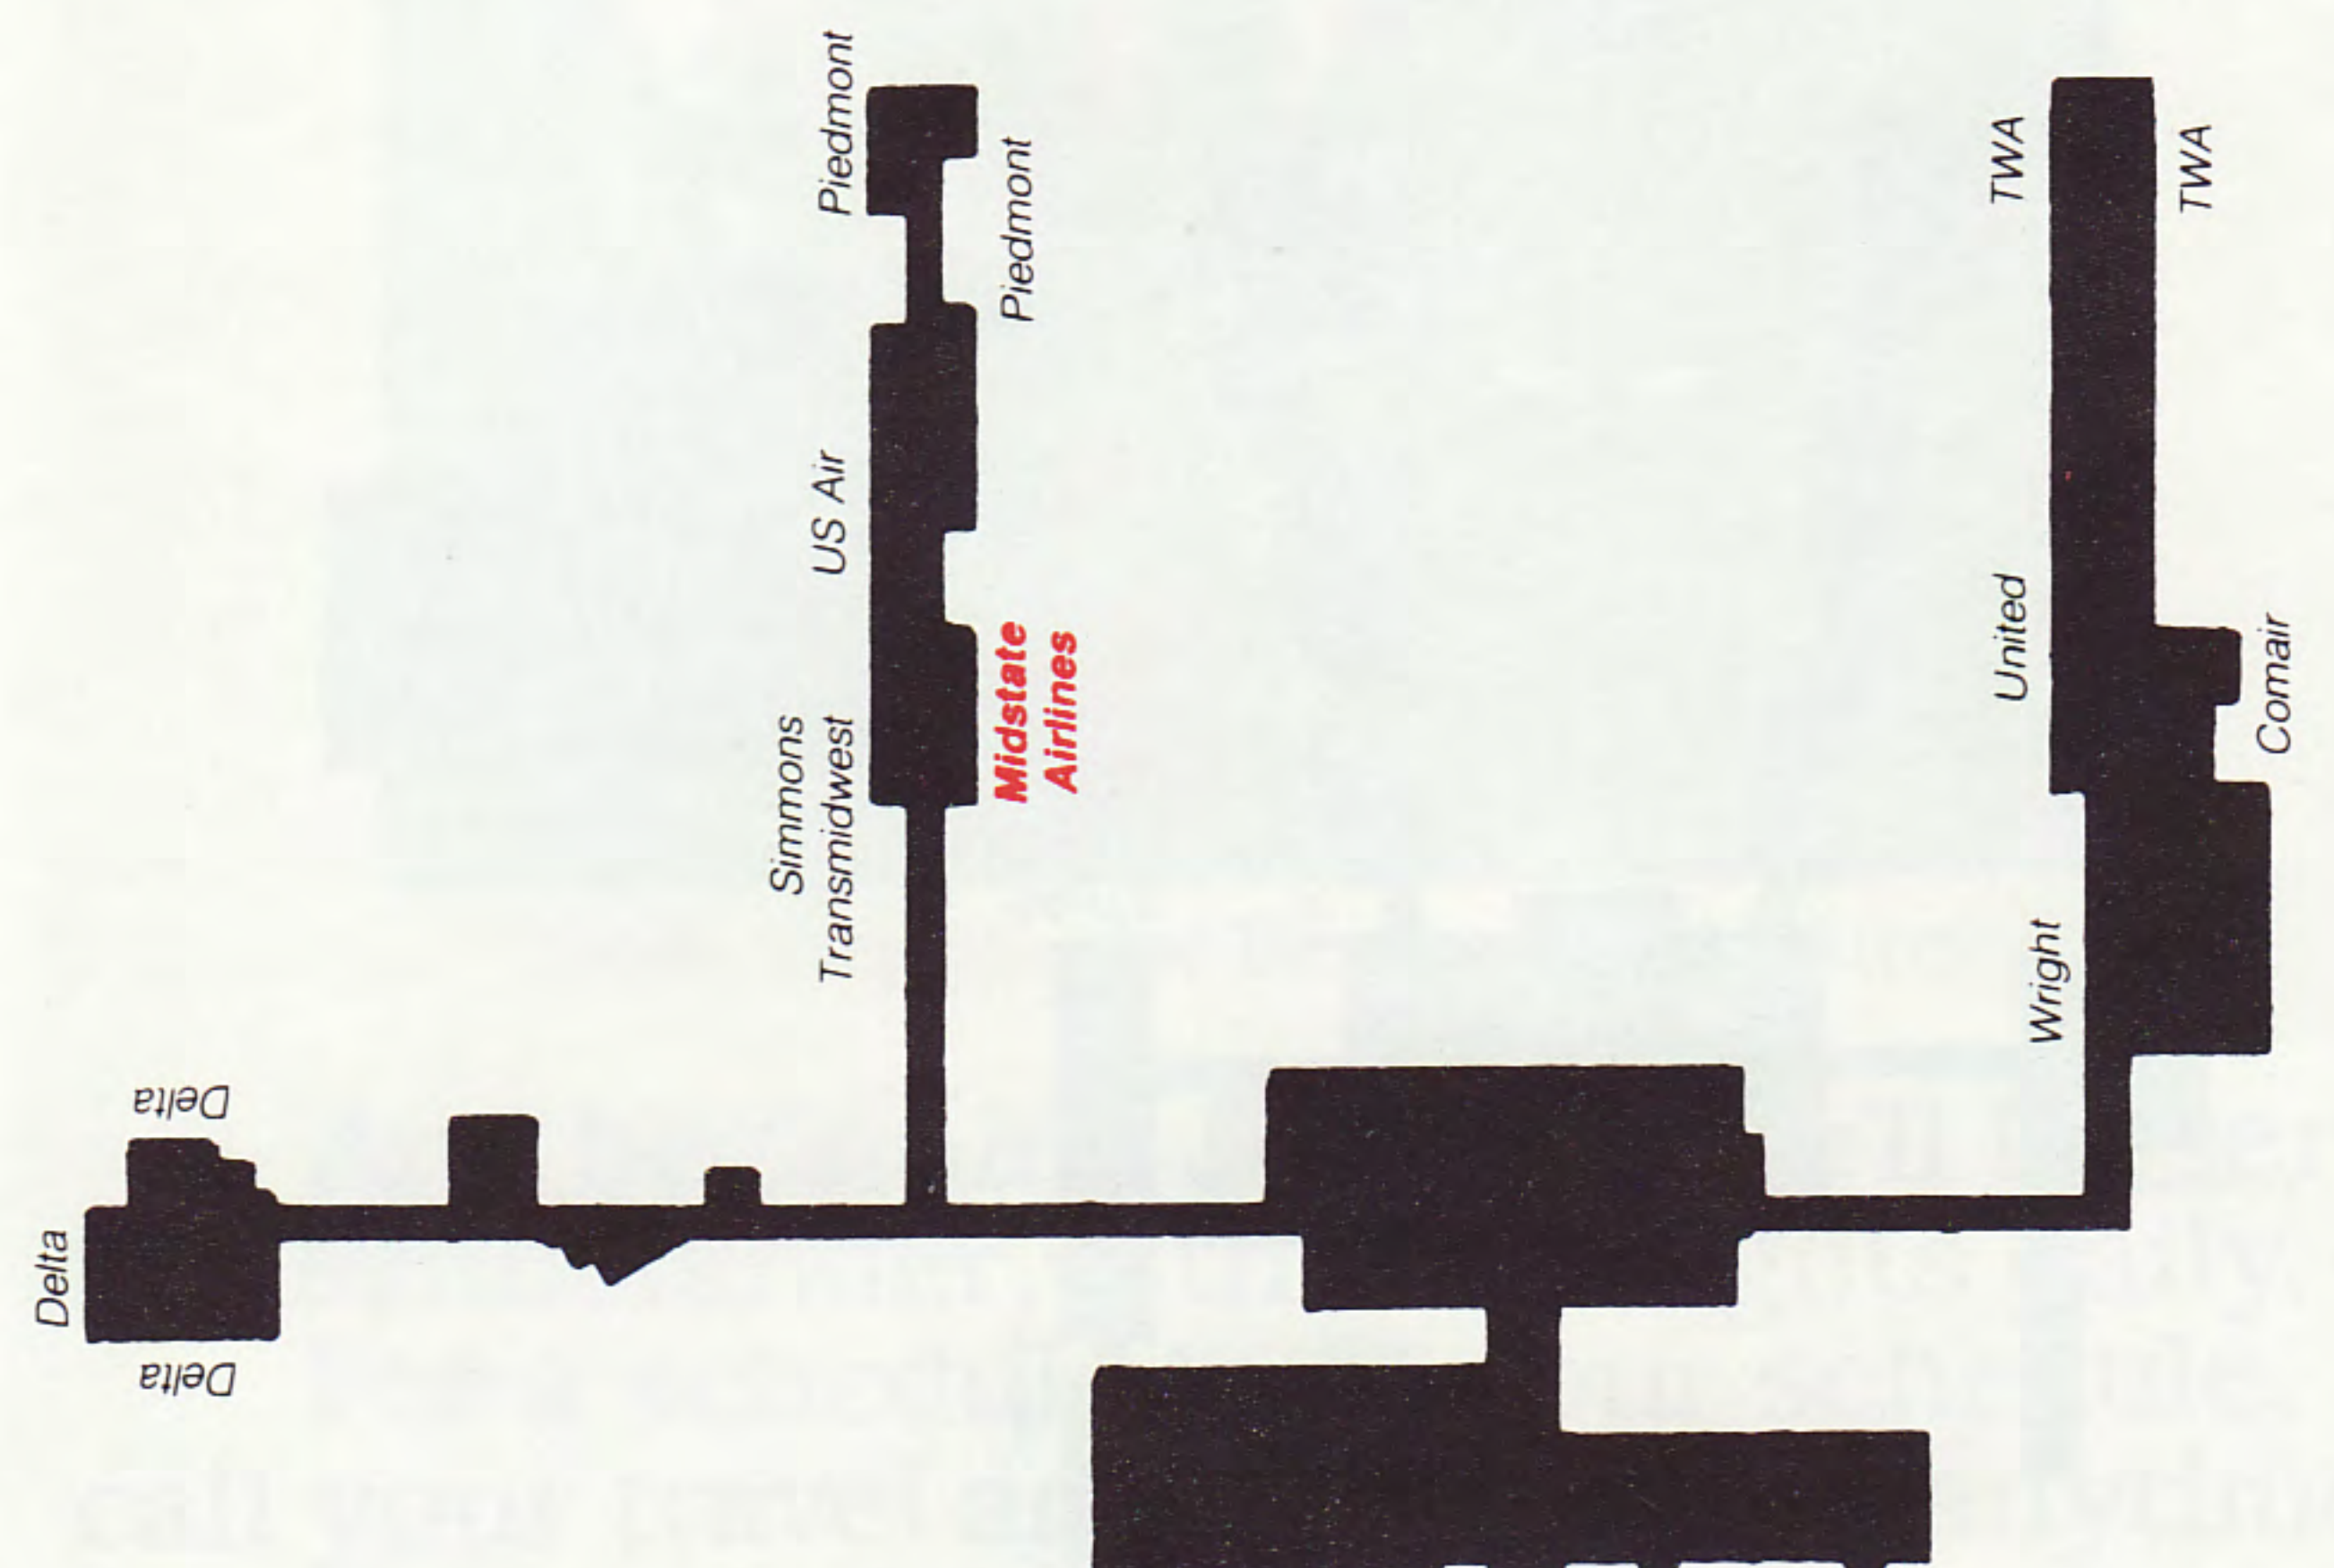

Dayton International Airport