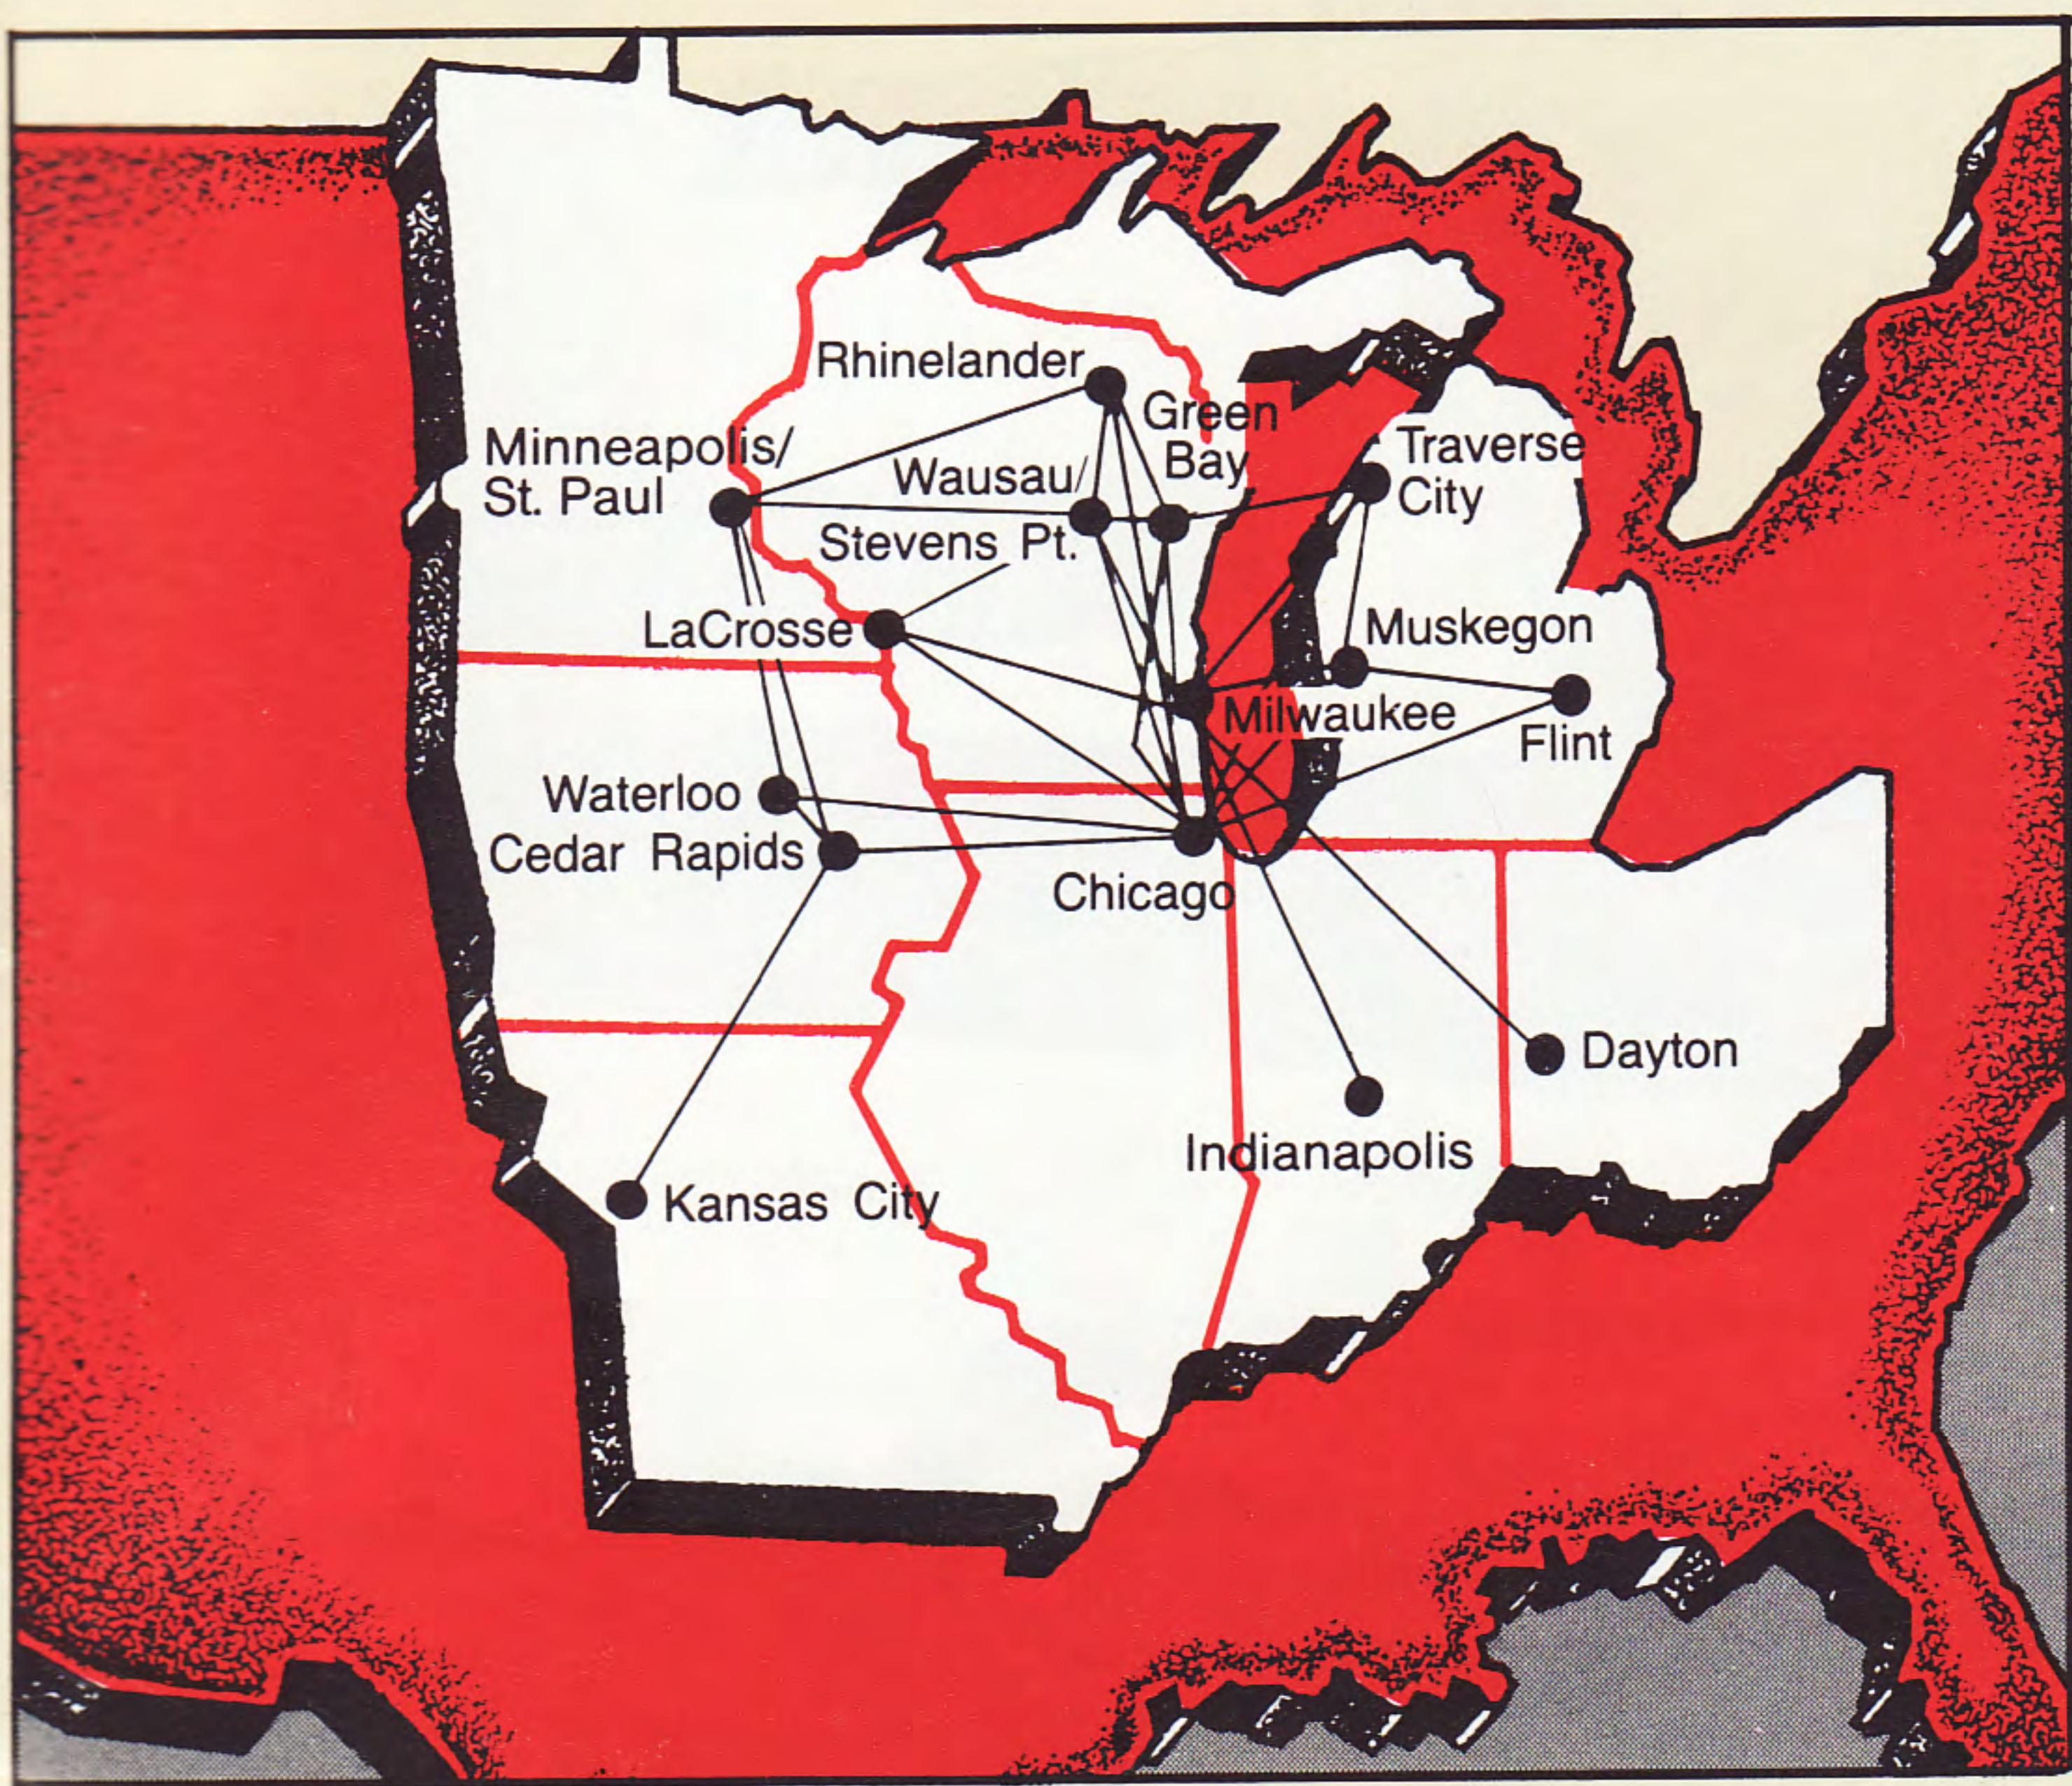

Flight Schedule

Effective June 15, 1984

**New Rhinelander Service
Begins June 15, 1984**