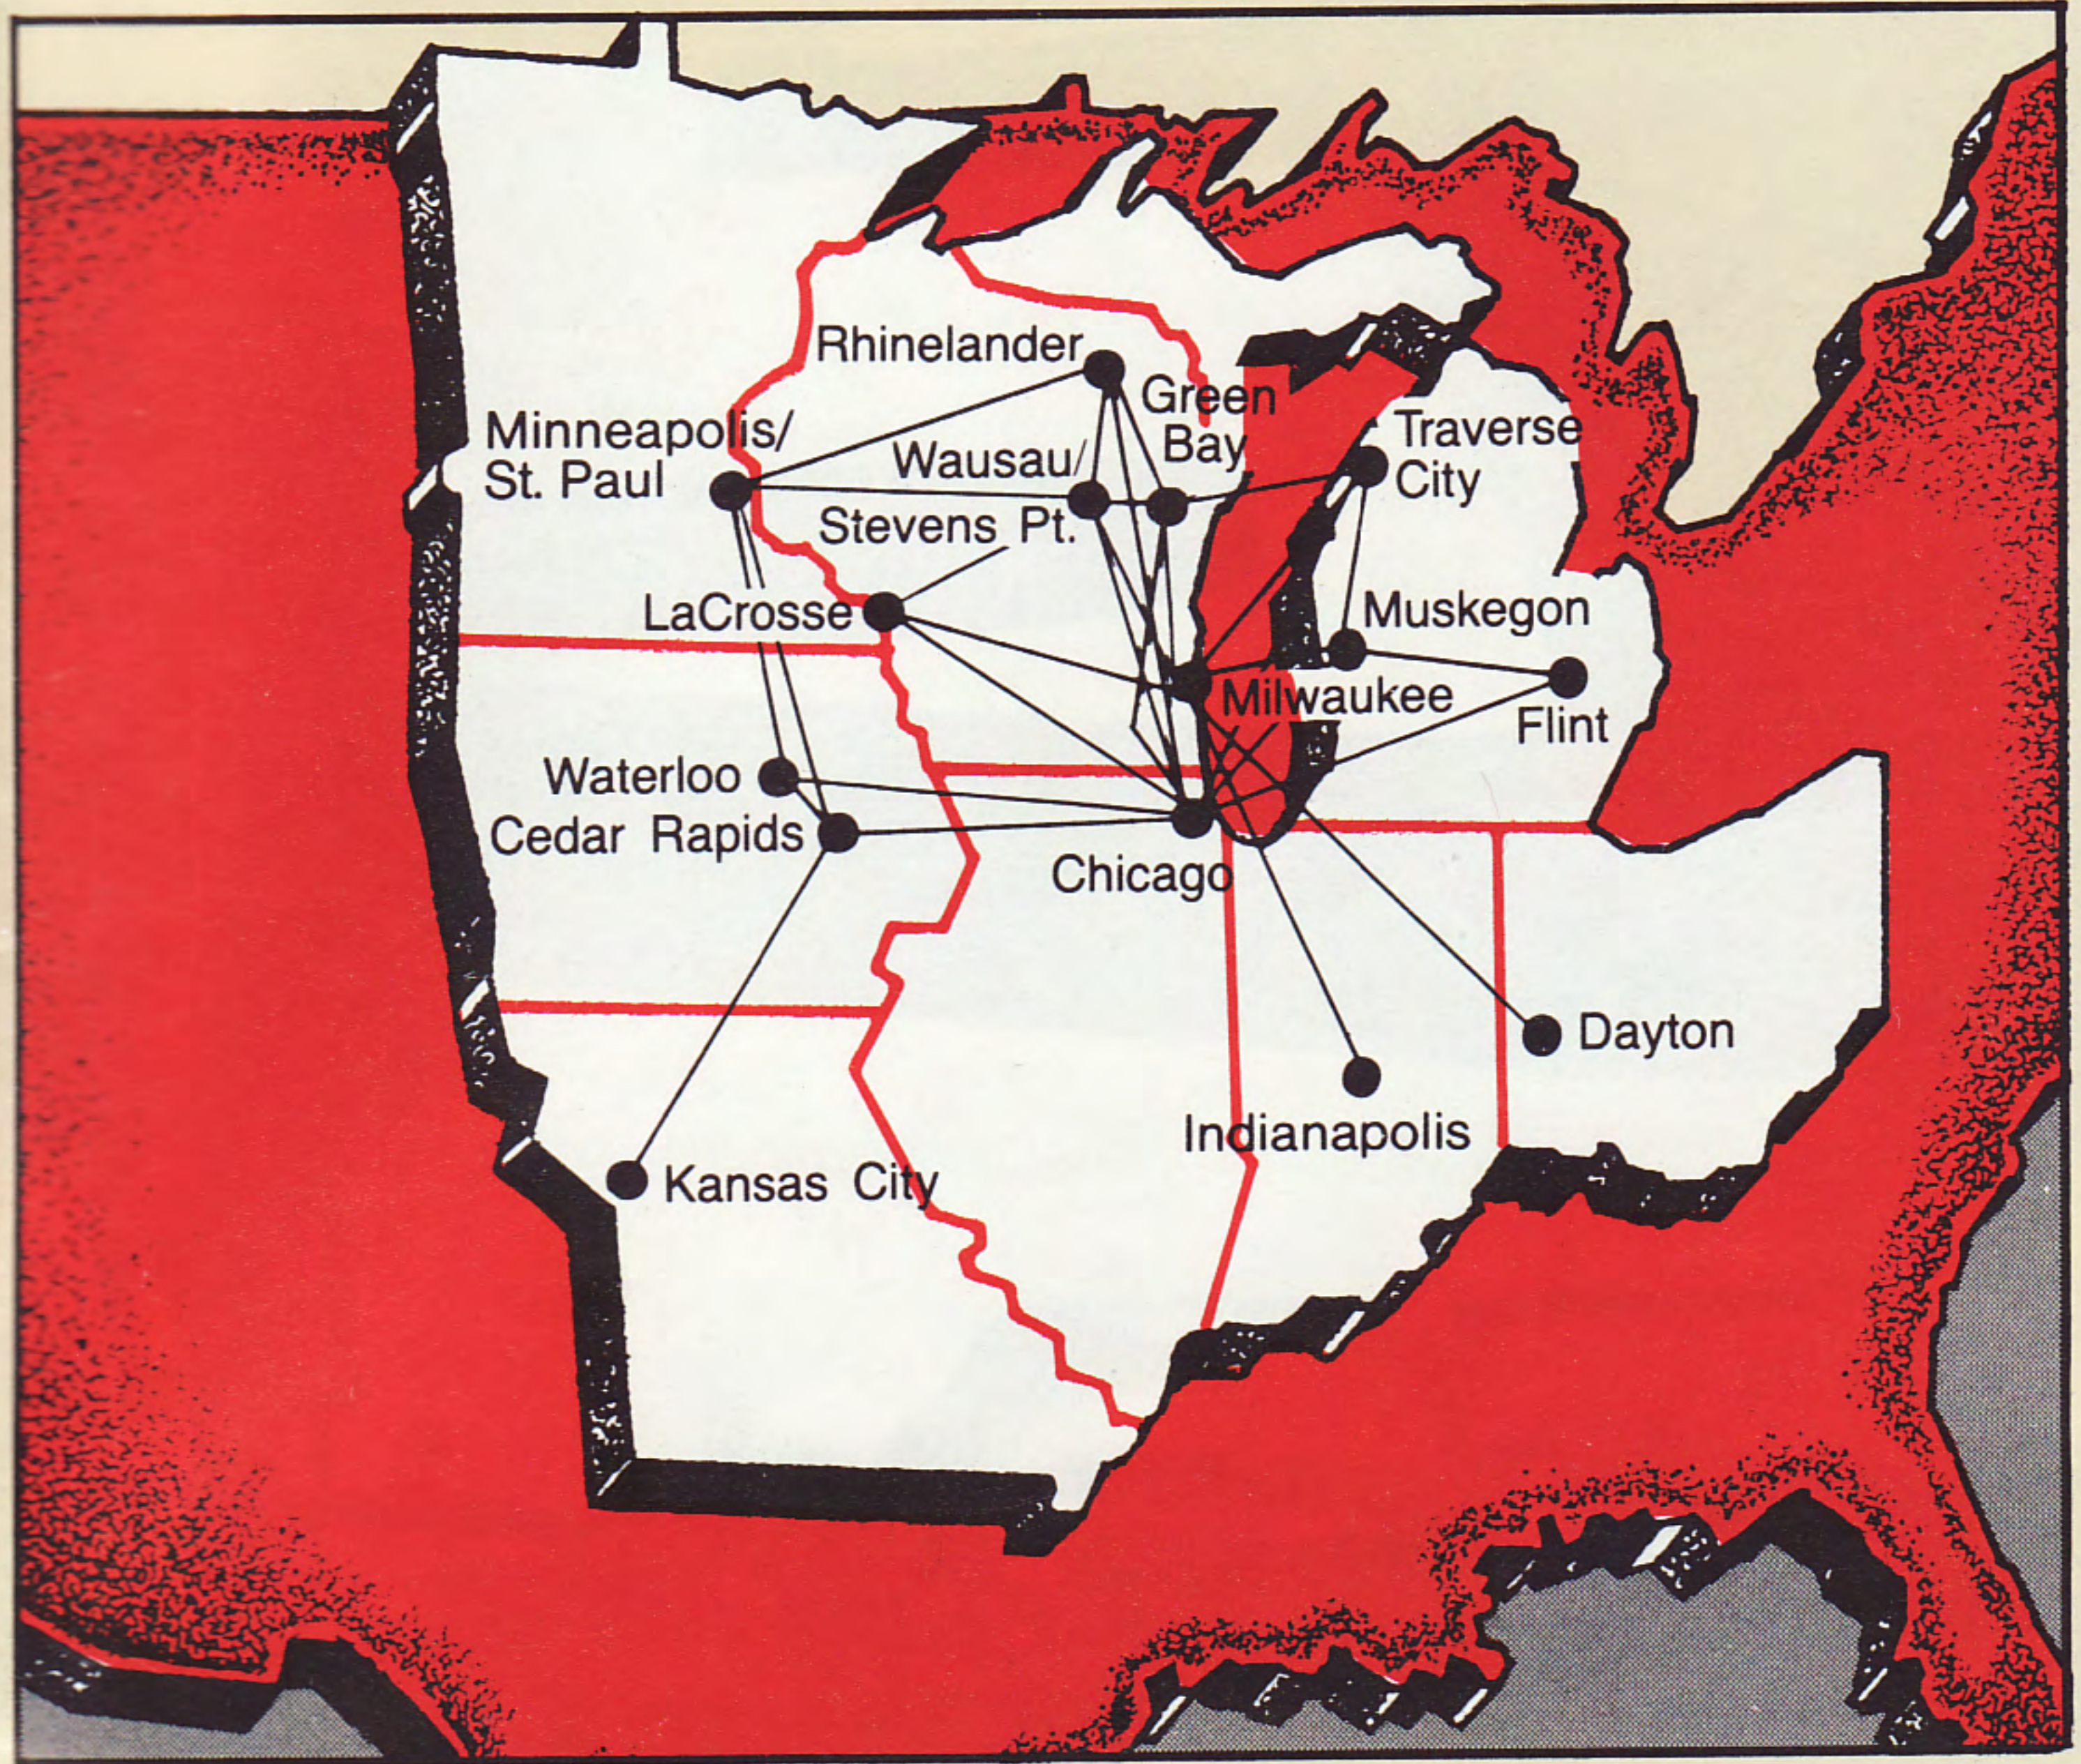

Midstate Airlines

Flight Schedule

Effective June 15, 1984

**New Rhinelander Service
Begins June 15, 1984**

Midstate Airlines
3101 Dixon Street
Stevens Point, WI
54481

Midstate Airlines

Bulk Rate
U.S. Postage
PAID
Permit No. 2855
Milwaukee, WI