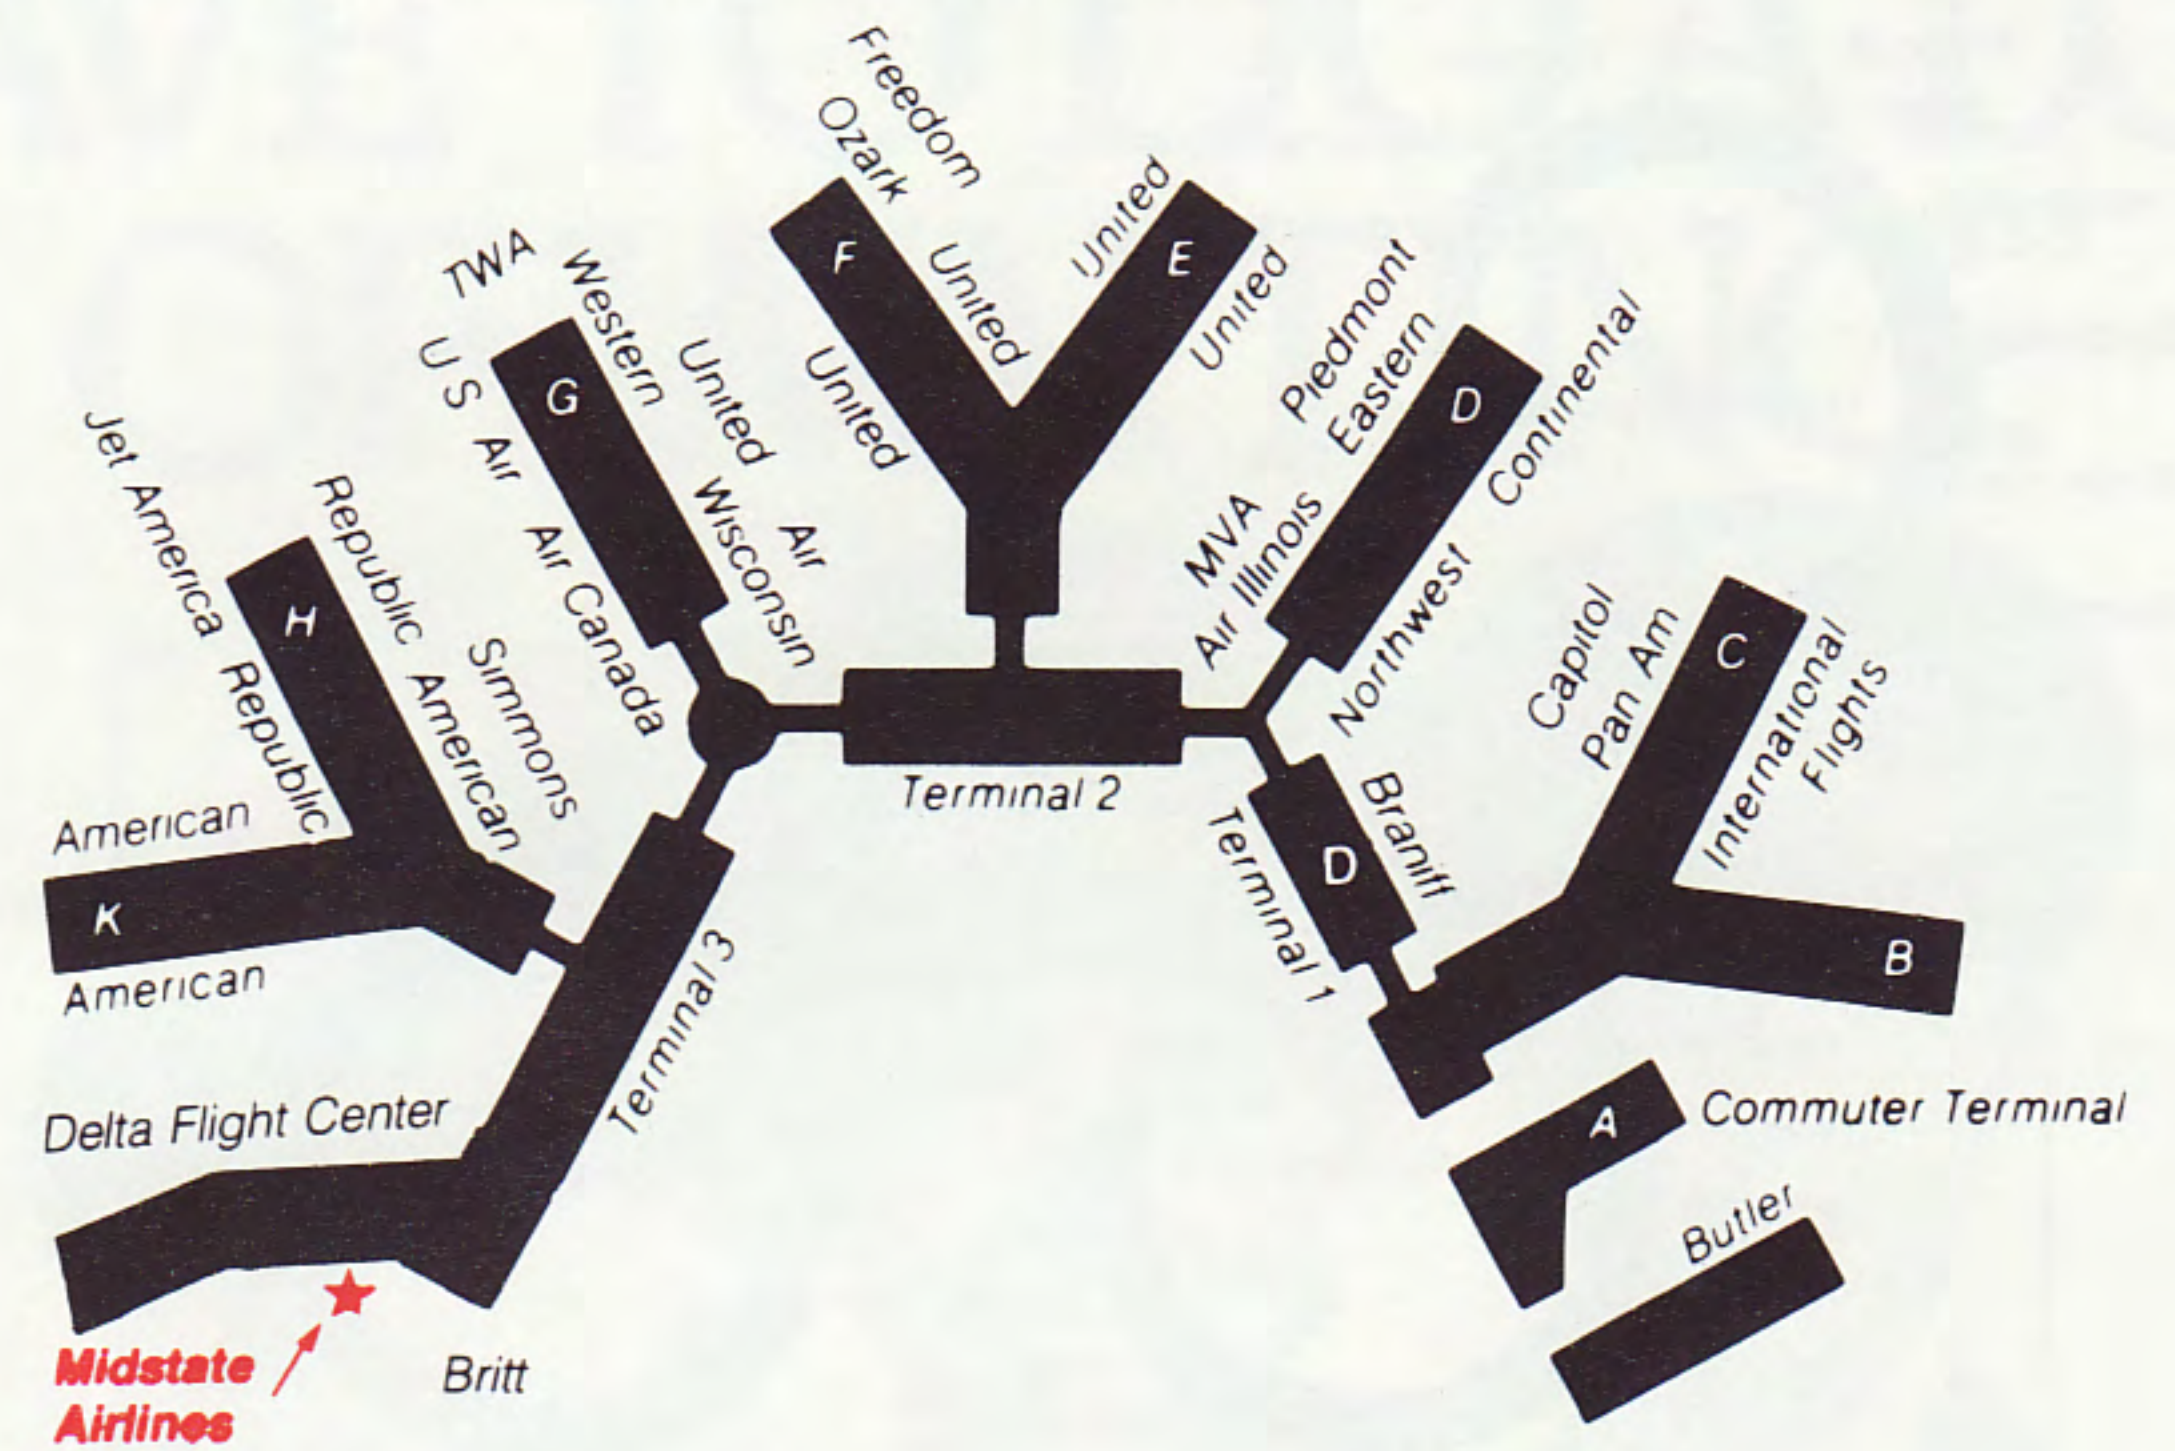

Ticket Counter—Midstate is located with Northwest Orient Airlines in the main terminal.

Gate—Midstate is located at Gate 27 on Concourse C.

Minneapolis/St. Paul

Minneapolis/St. Paul International Airport, 10 miles southwest of Minneapolis on Interstate 494. Local information: (612) 726-4723.

Ticket Counter—Midstate is located with Western Airlines in the main terminal.

Gate—Midstate is located on the Blue Concourse at Gate 52.

Muskegon

Muskegon County Airport, 6 miles south of Muskegon on Ellis Road. Local information: (616) 798-2187.

Rhineland

Rhineland Oneida County Airport, 1½ miles west of Rhineland on Highway 8. Information and reservations: (800) 826-0522.

Traverse City

Cherry Capital Airport, 2 miles southeast of Traverse City, off Garfield Ave. Local information: (616) 946-2545.

Ticket Counter—Midstate is located on the lower level of the main terminal.

Gate—Midstate is located at the lower level of the main terminal.

Waterloo

Waterloo Municipal Airport, Livingston-Betsworth Field, 5 miles northwest of Waterloo off Highway 20. Local information: (319) 232-0990.

Wausau/Stevens Point

Central Wisconsin Airport, 13 miles south of Wausau or 20 miles north of Stevens Point at Junction Highway 51 and 153 near Mosinee. Local information: (715) 693-6980.

Chicago O'Hare International Airport