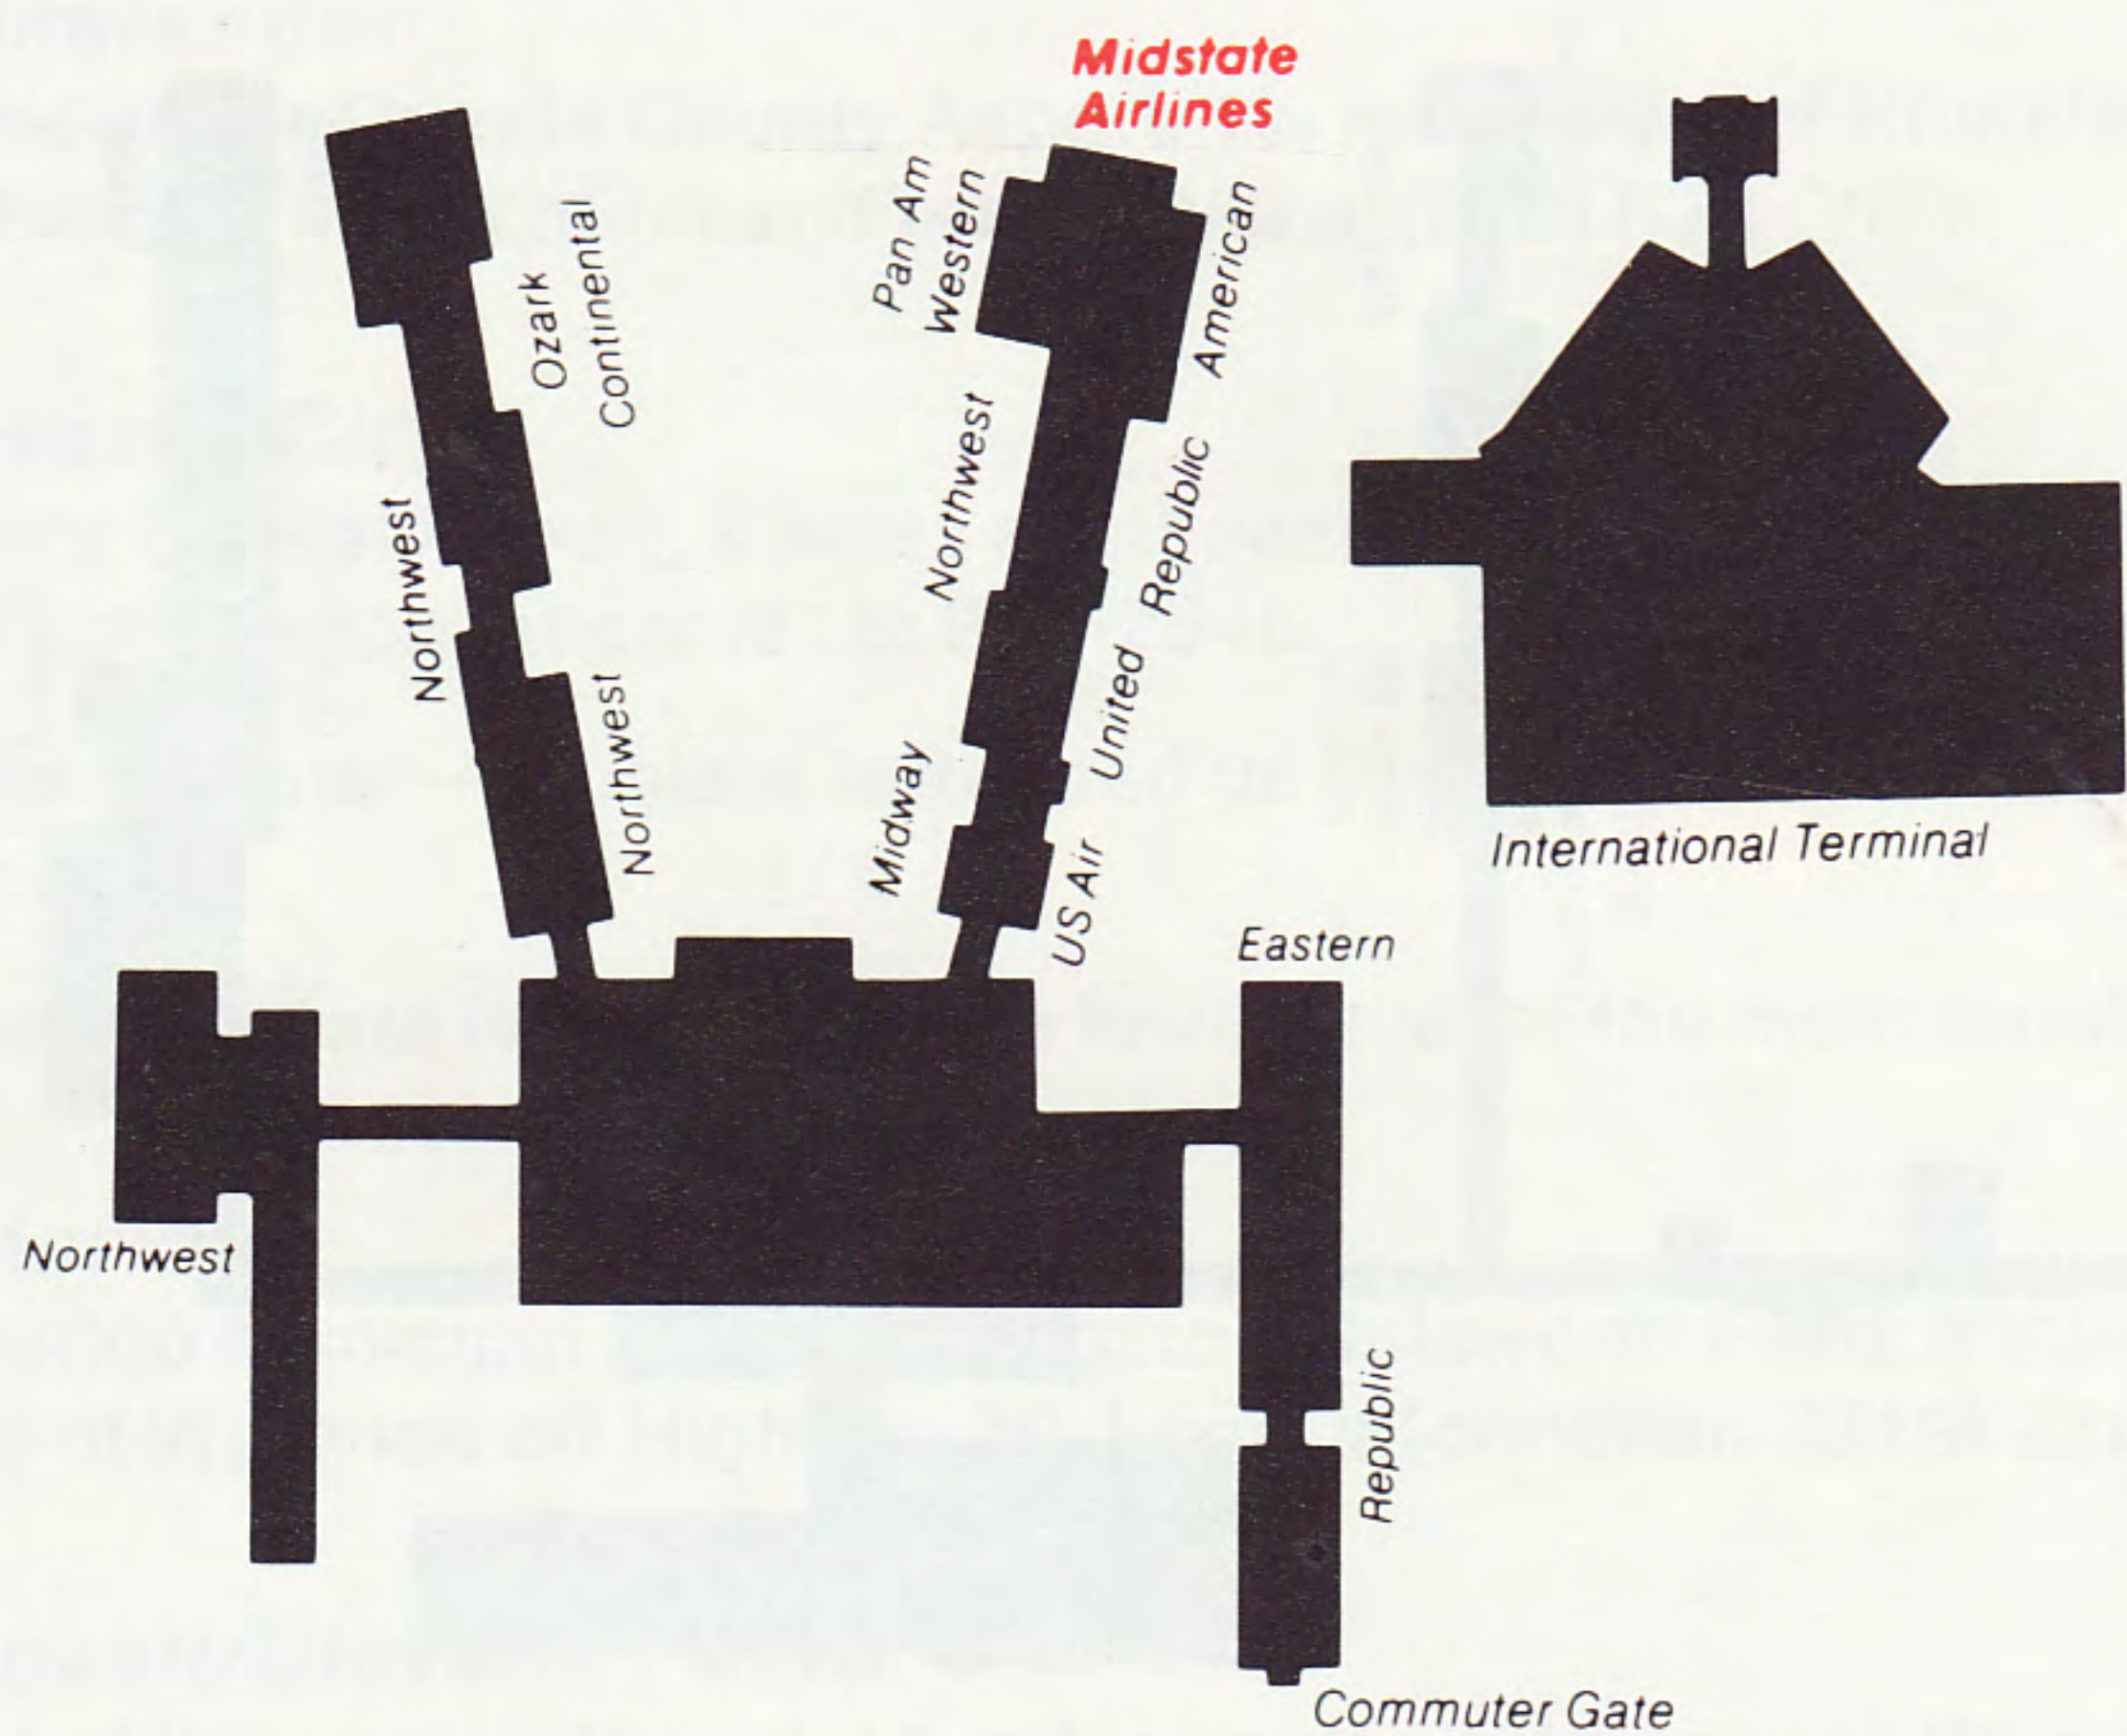

Minneapolis/St. Paul International Airport