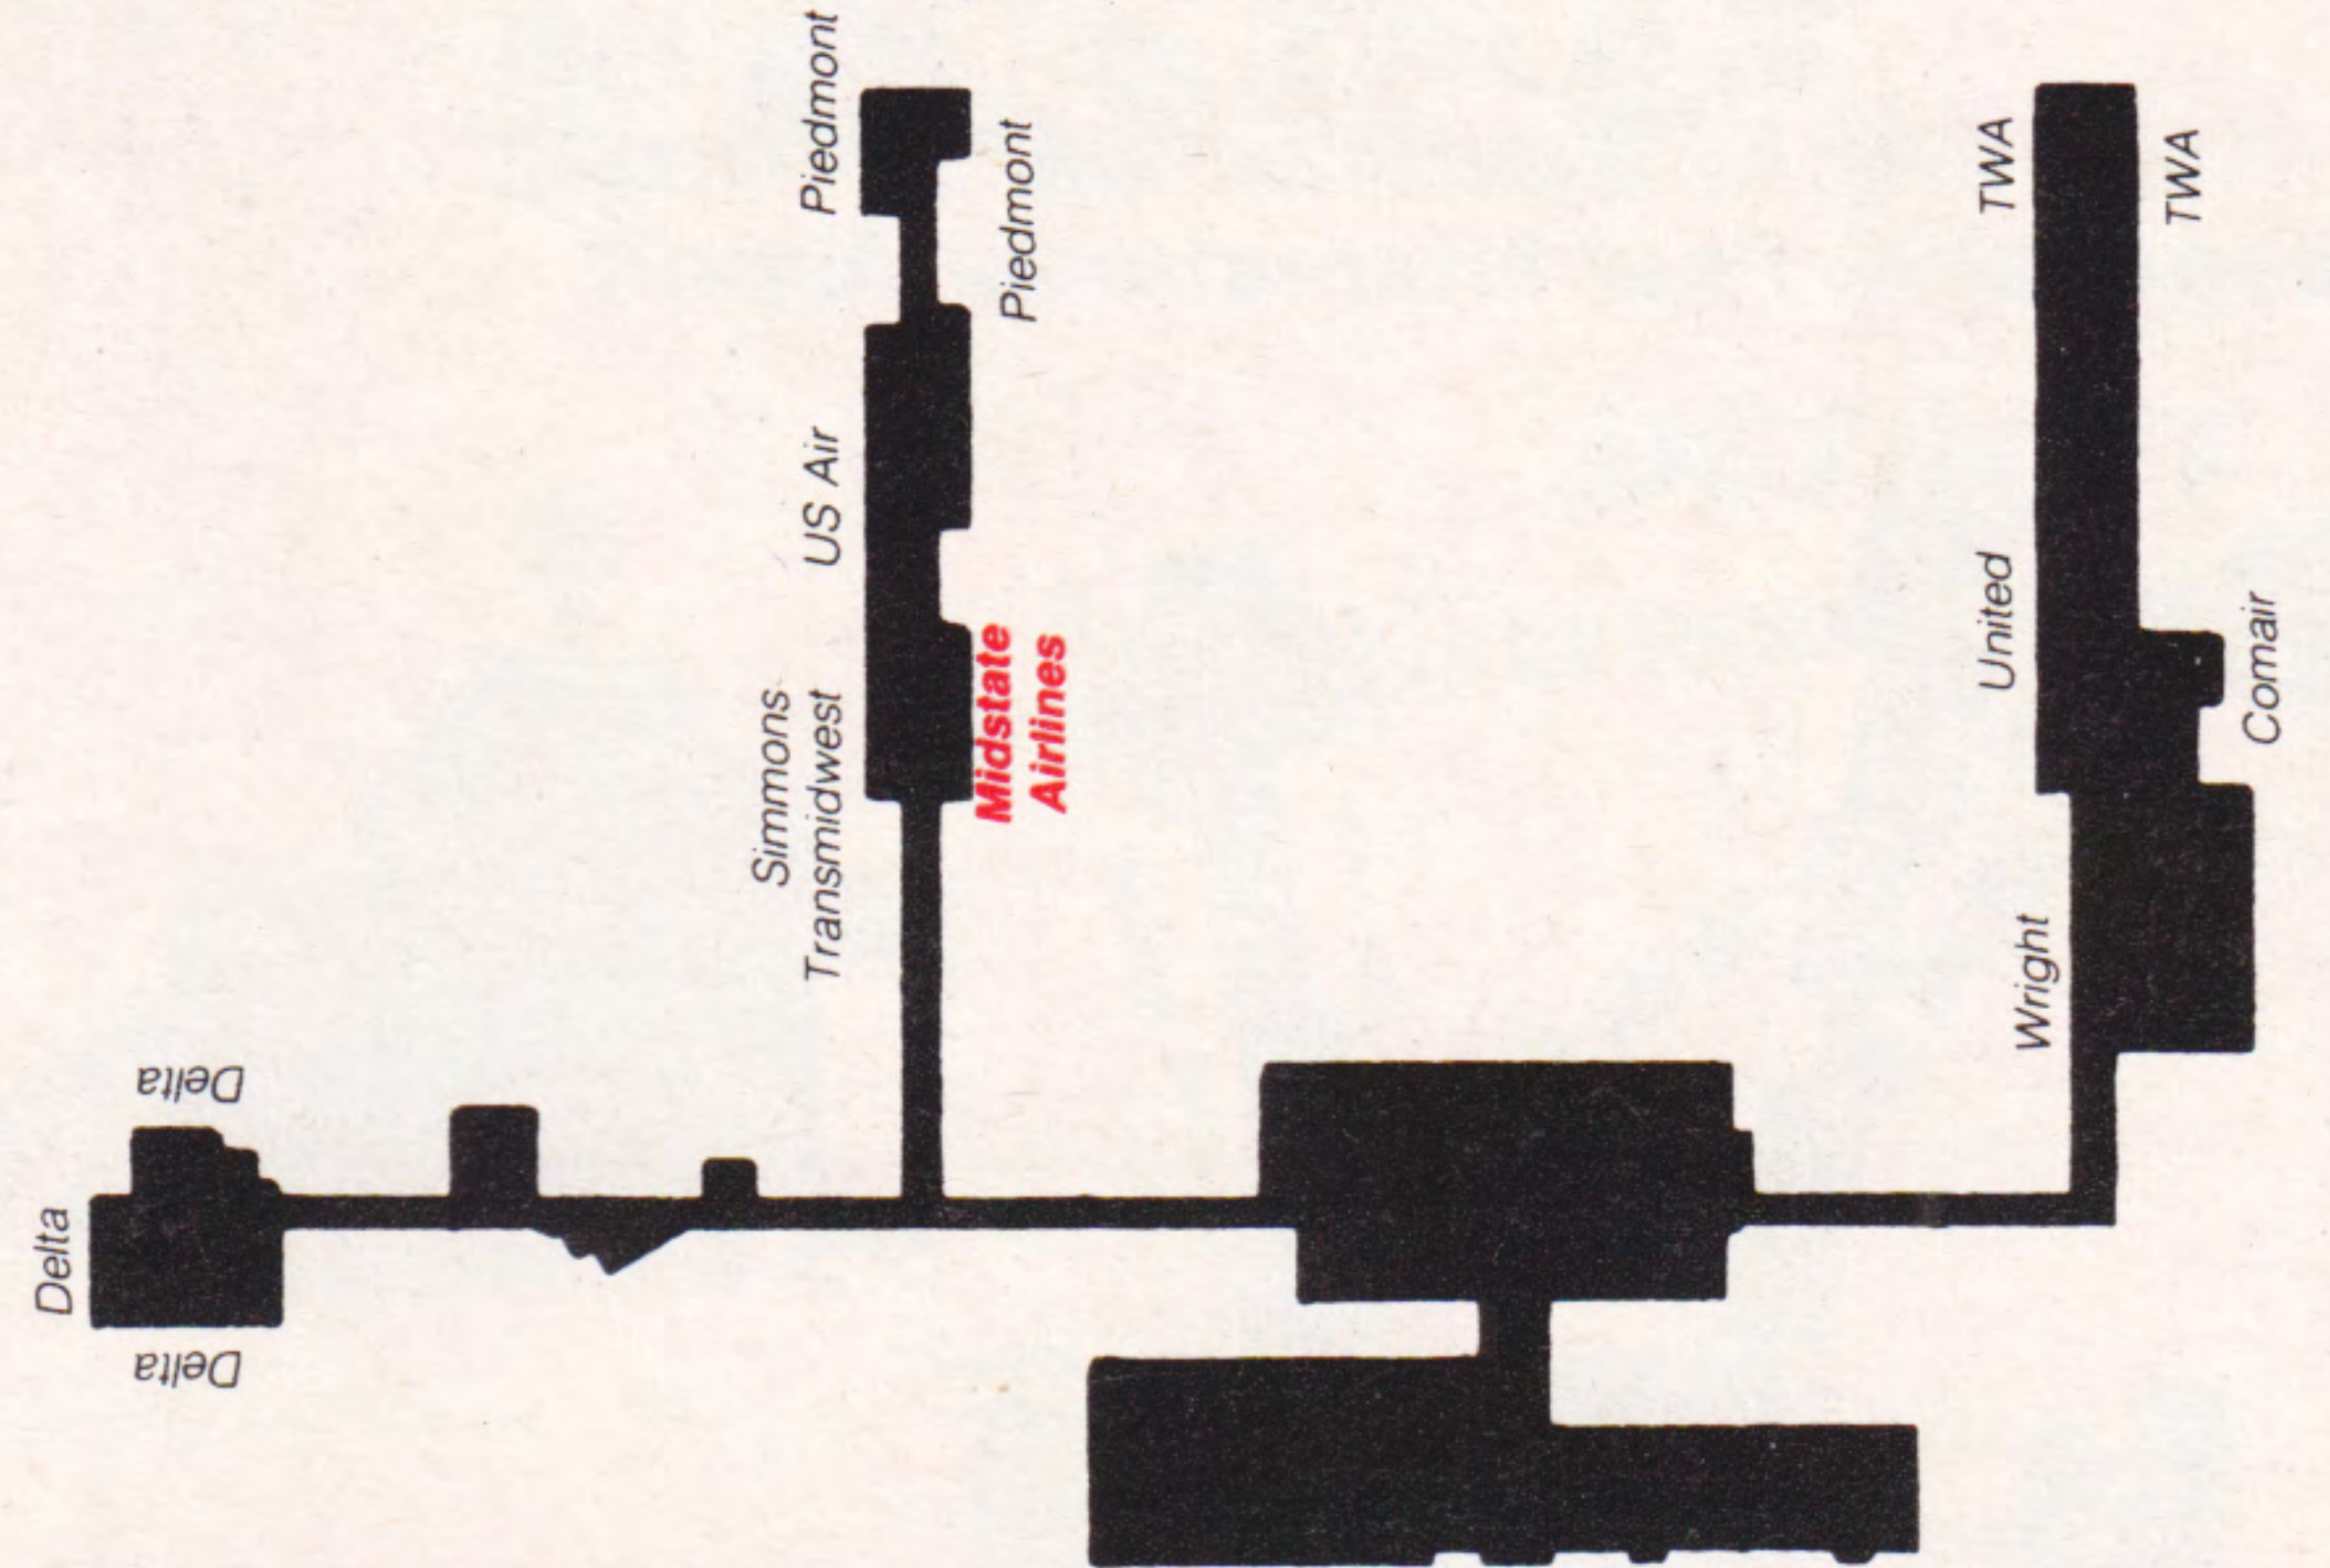

Dayton International Airport