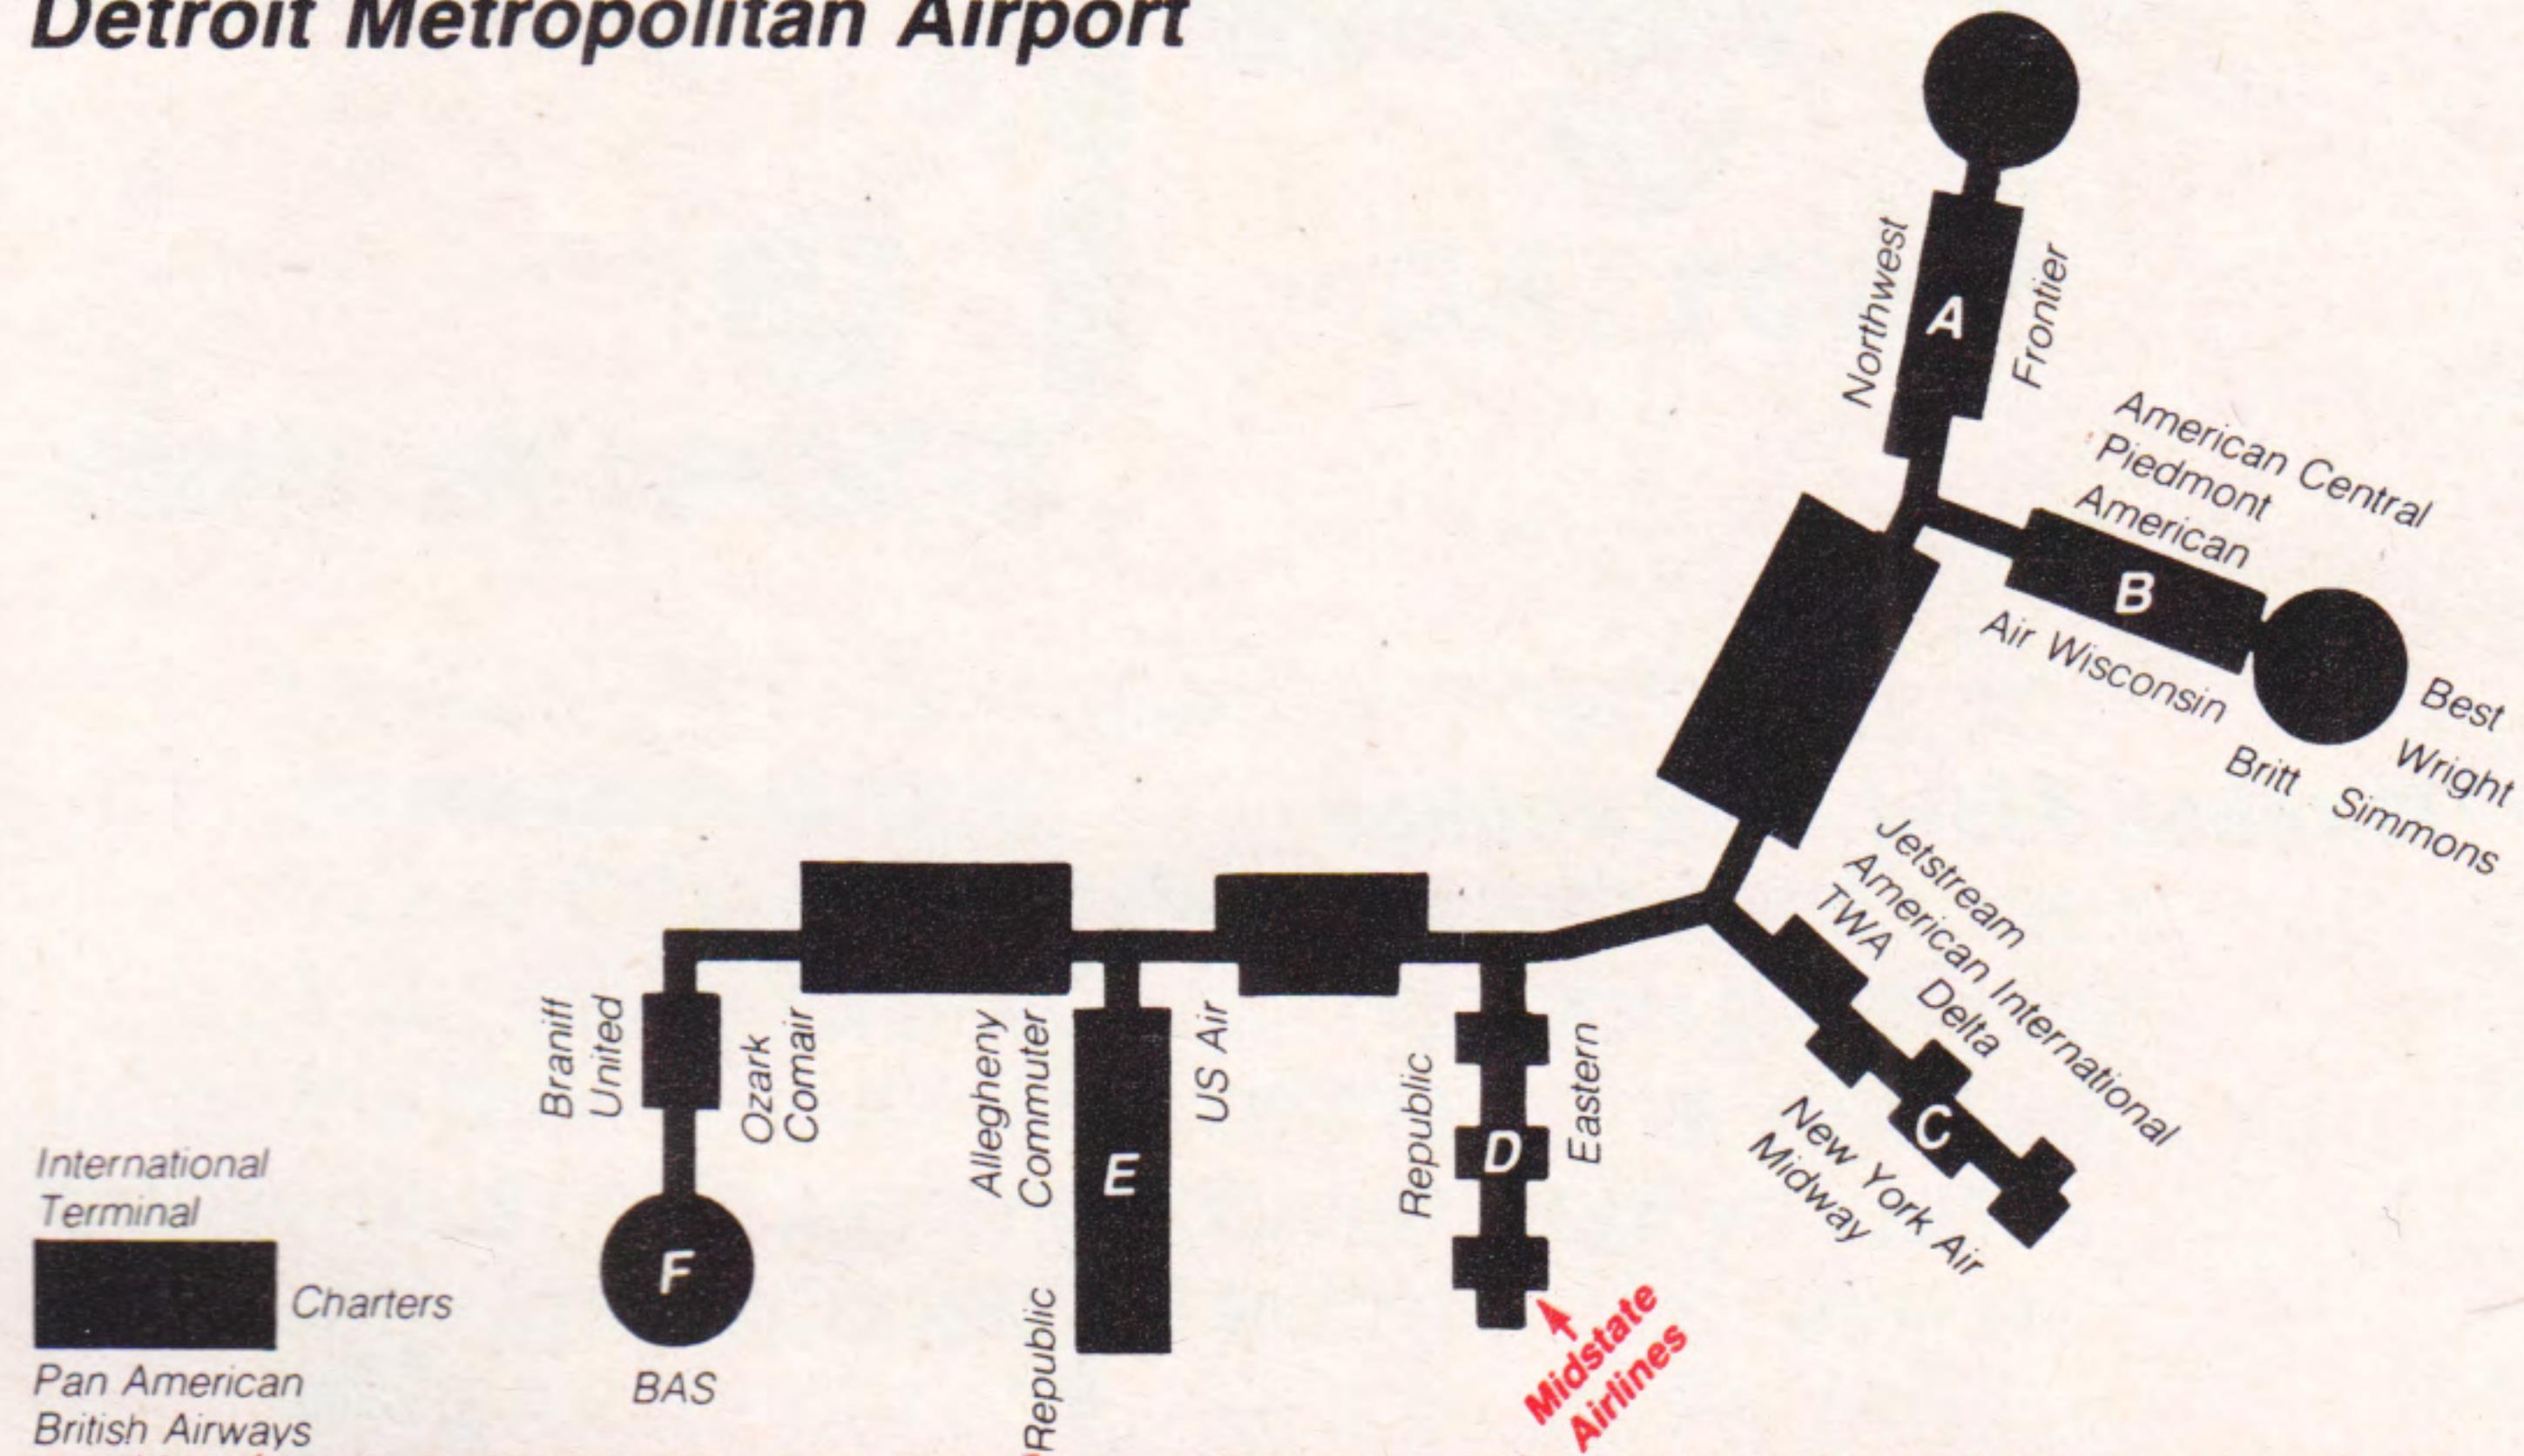

Detroit Metropolitan Airport