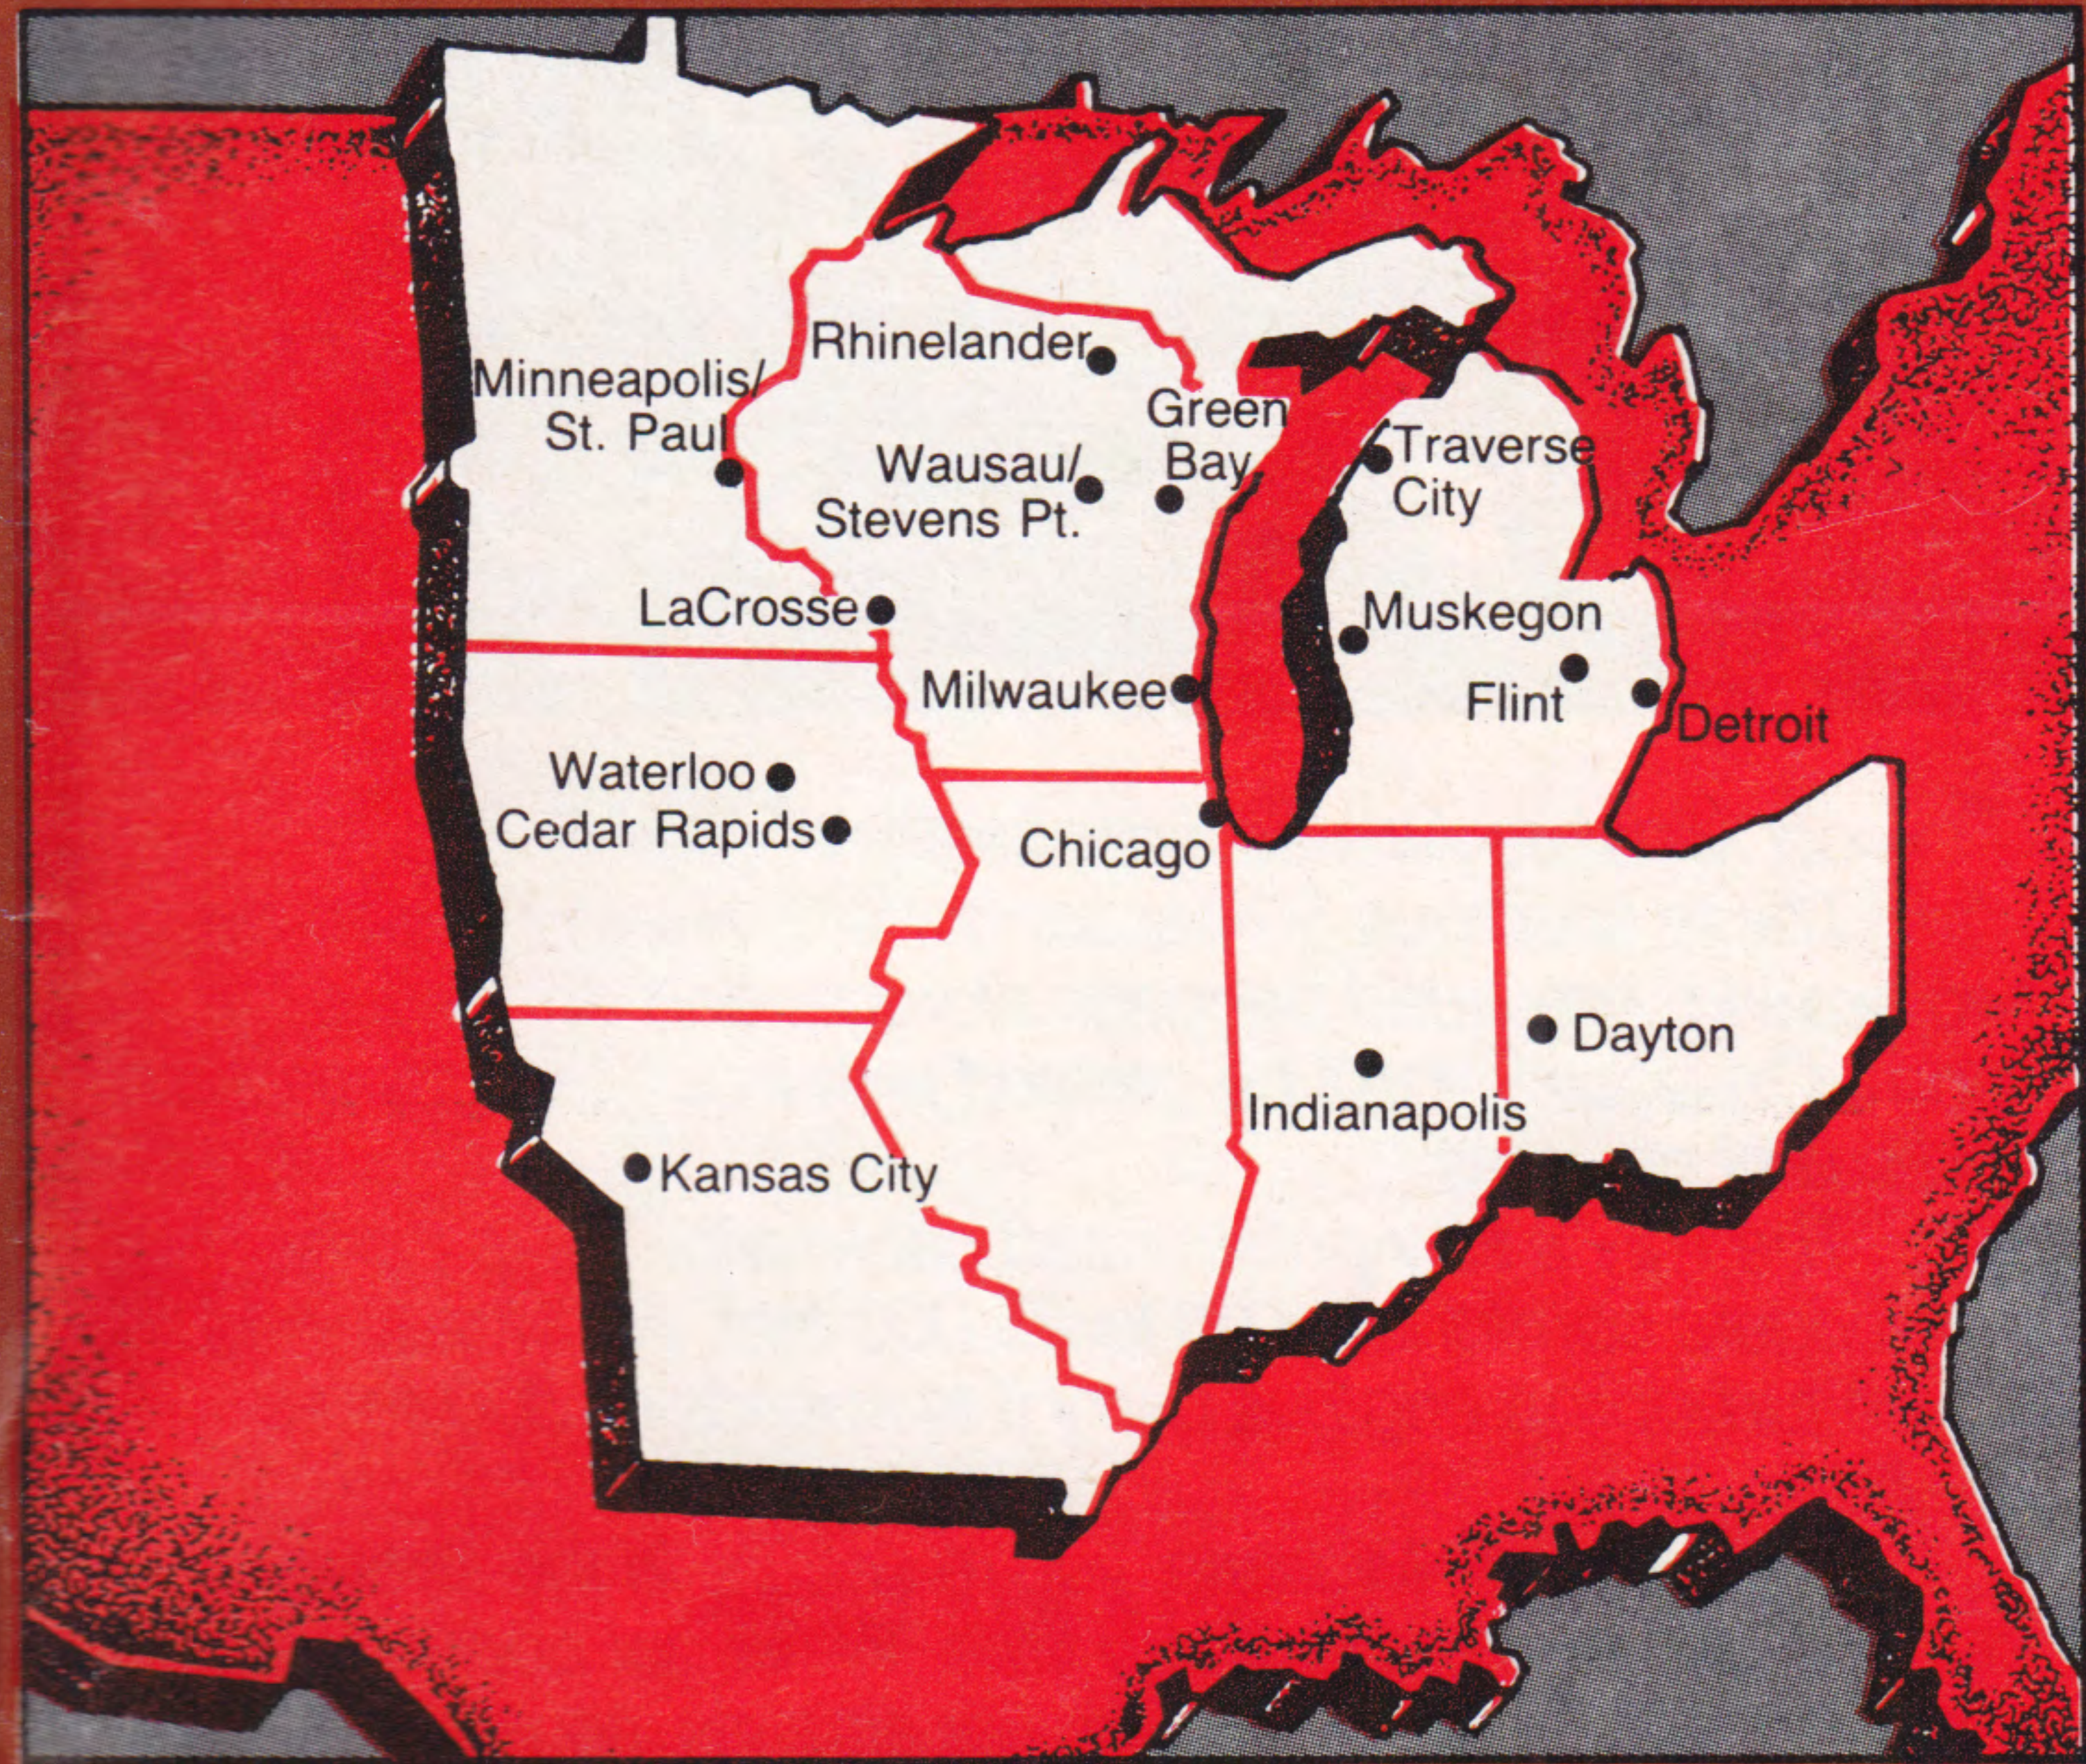

Midstate Airlines

Flight Schedule

Effective September 15, 1984

**Fly In Style On Our New Fleet
Of 50-Passenger Fokker F-27's.**

**New Detroit Service
Begins Sept. 15, 1984**

Midstate Airlines

Flight Schedule