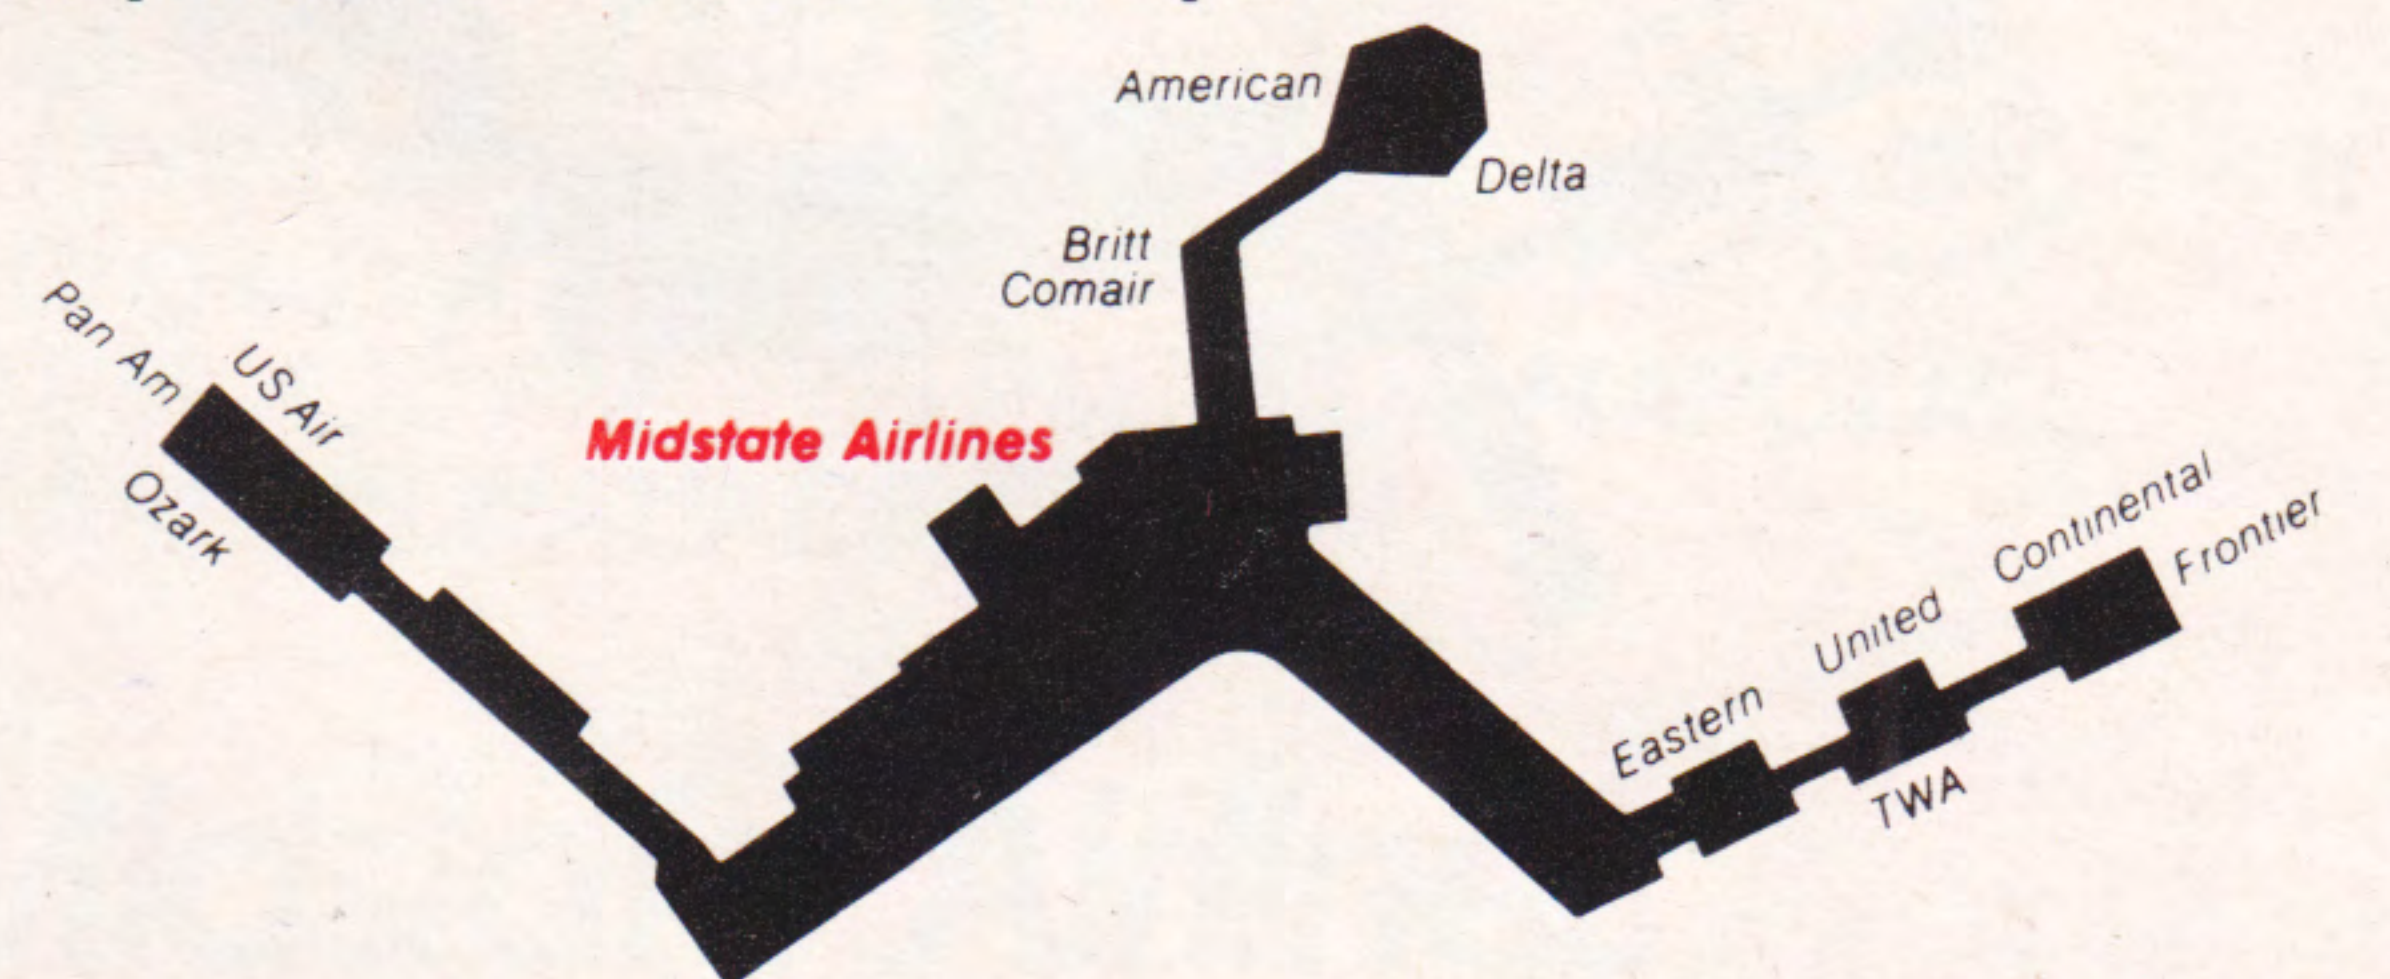

Indianapolis International Airport