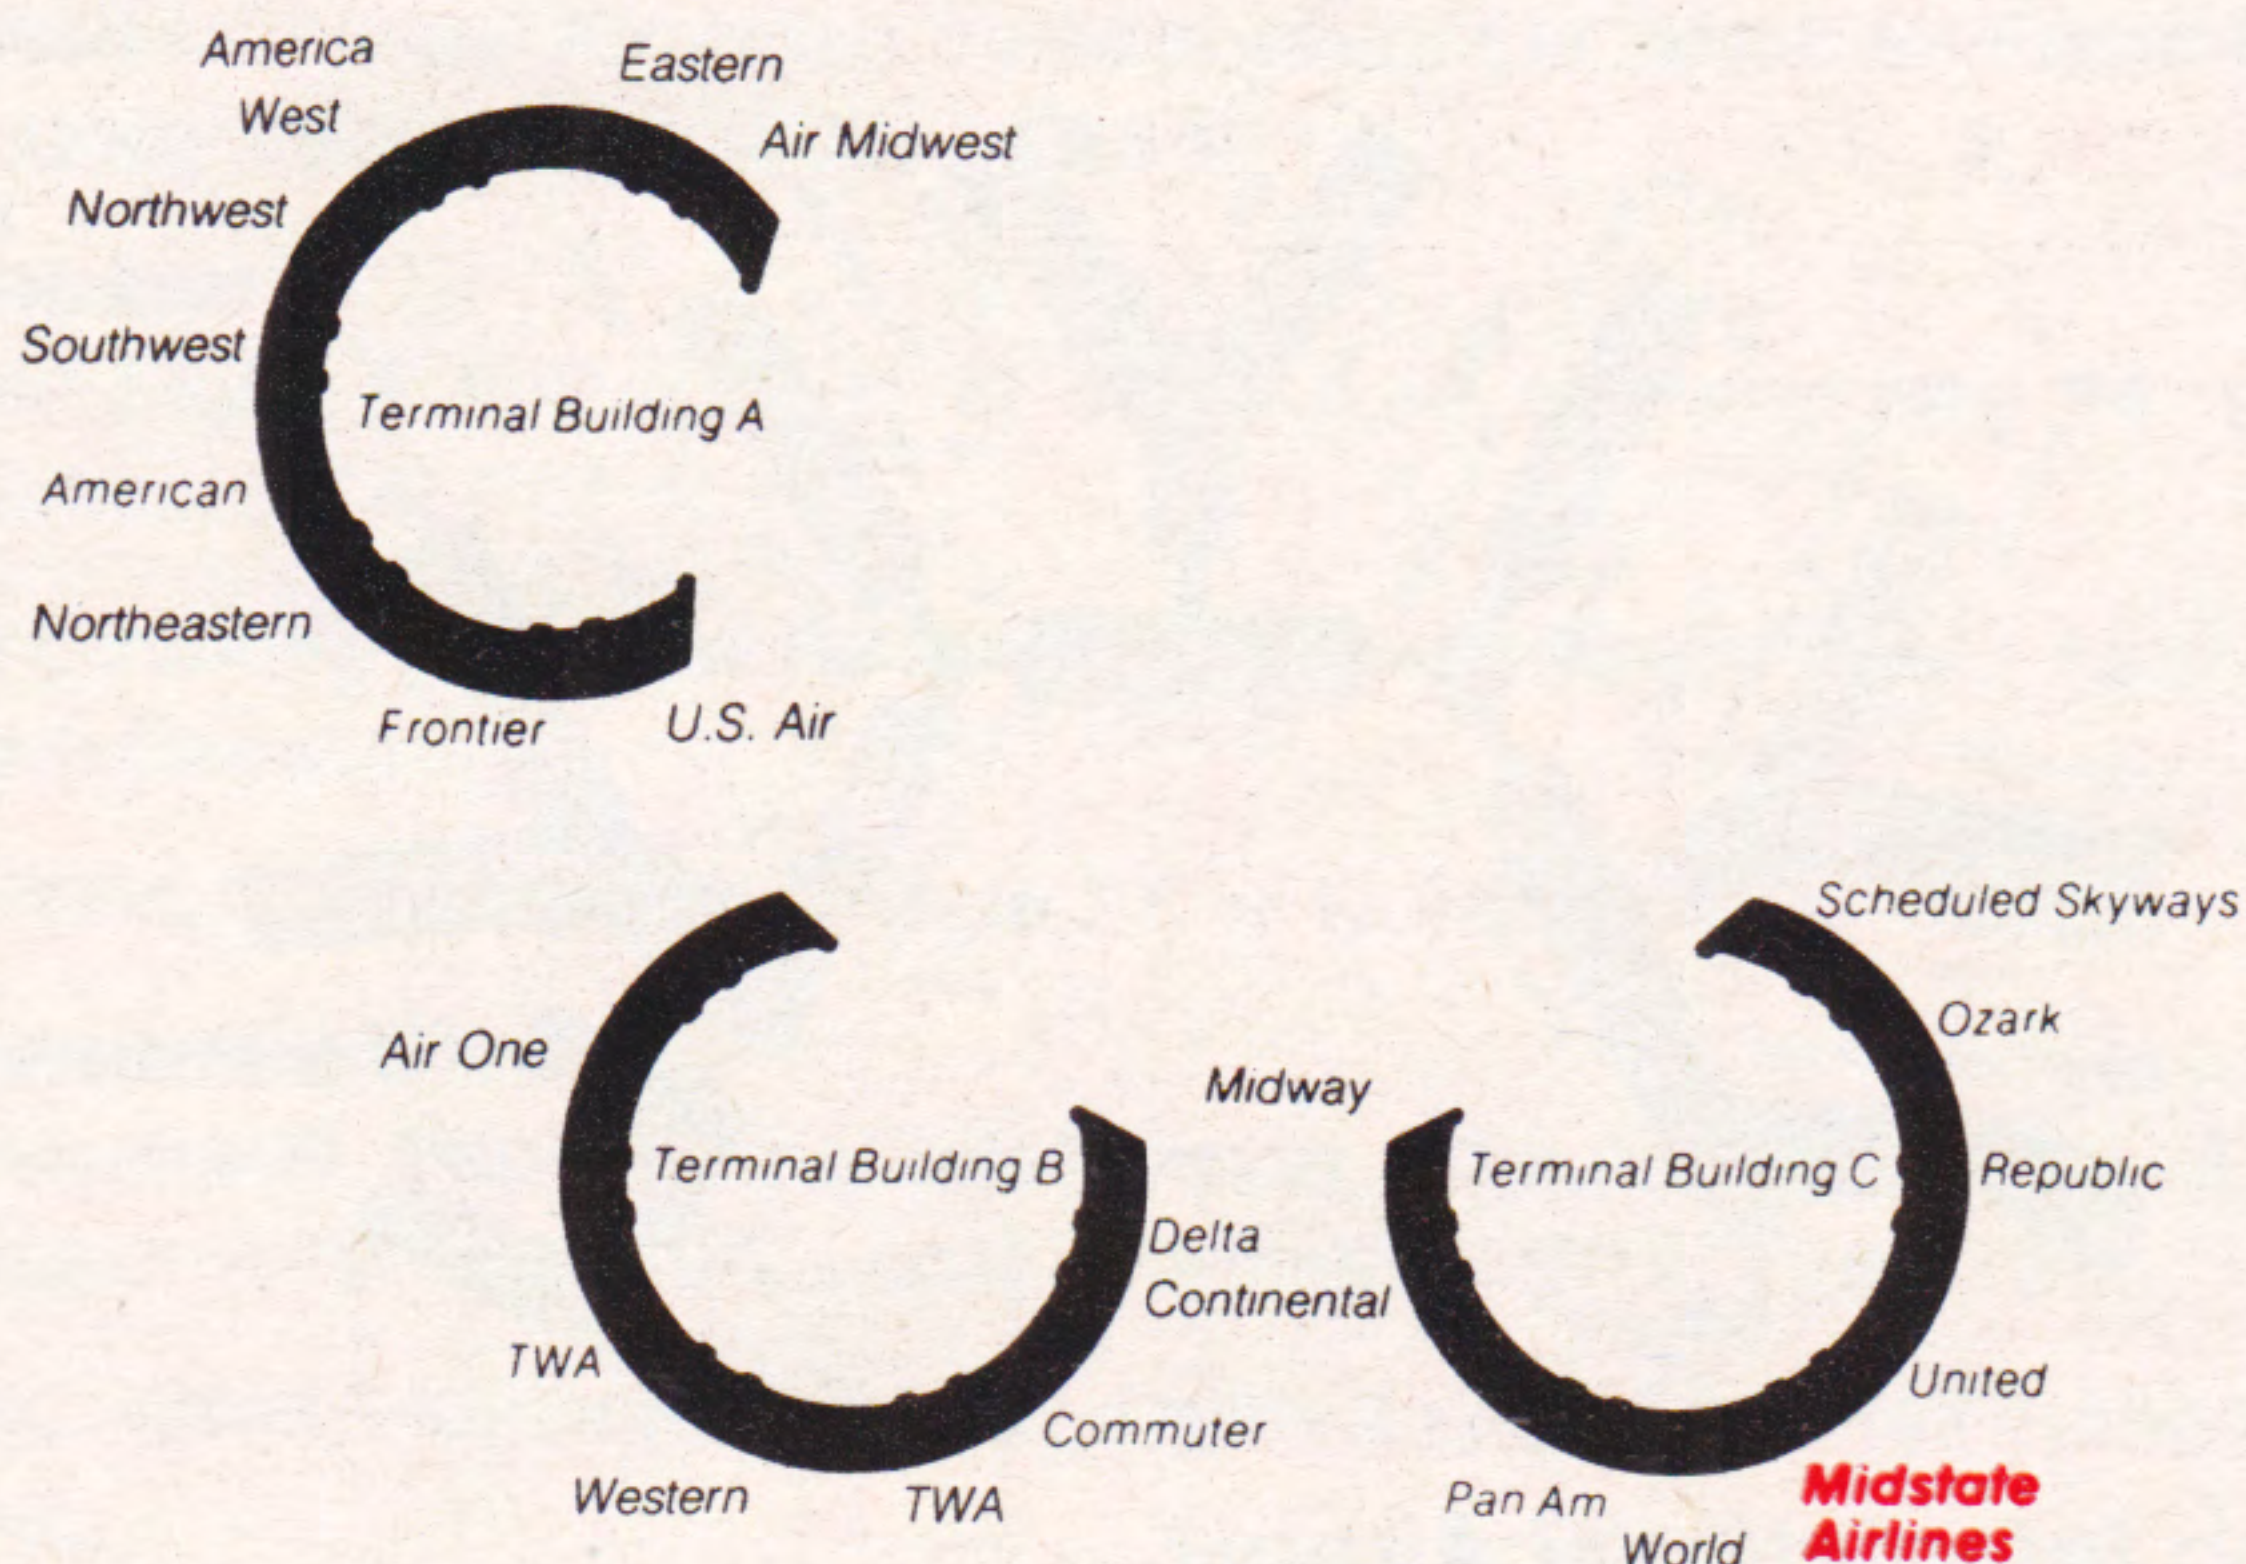

Kansas City International Airport