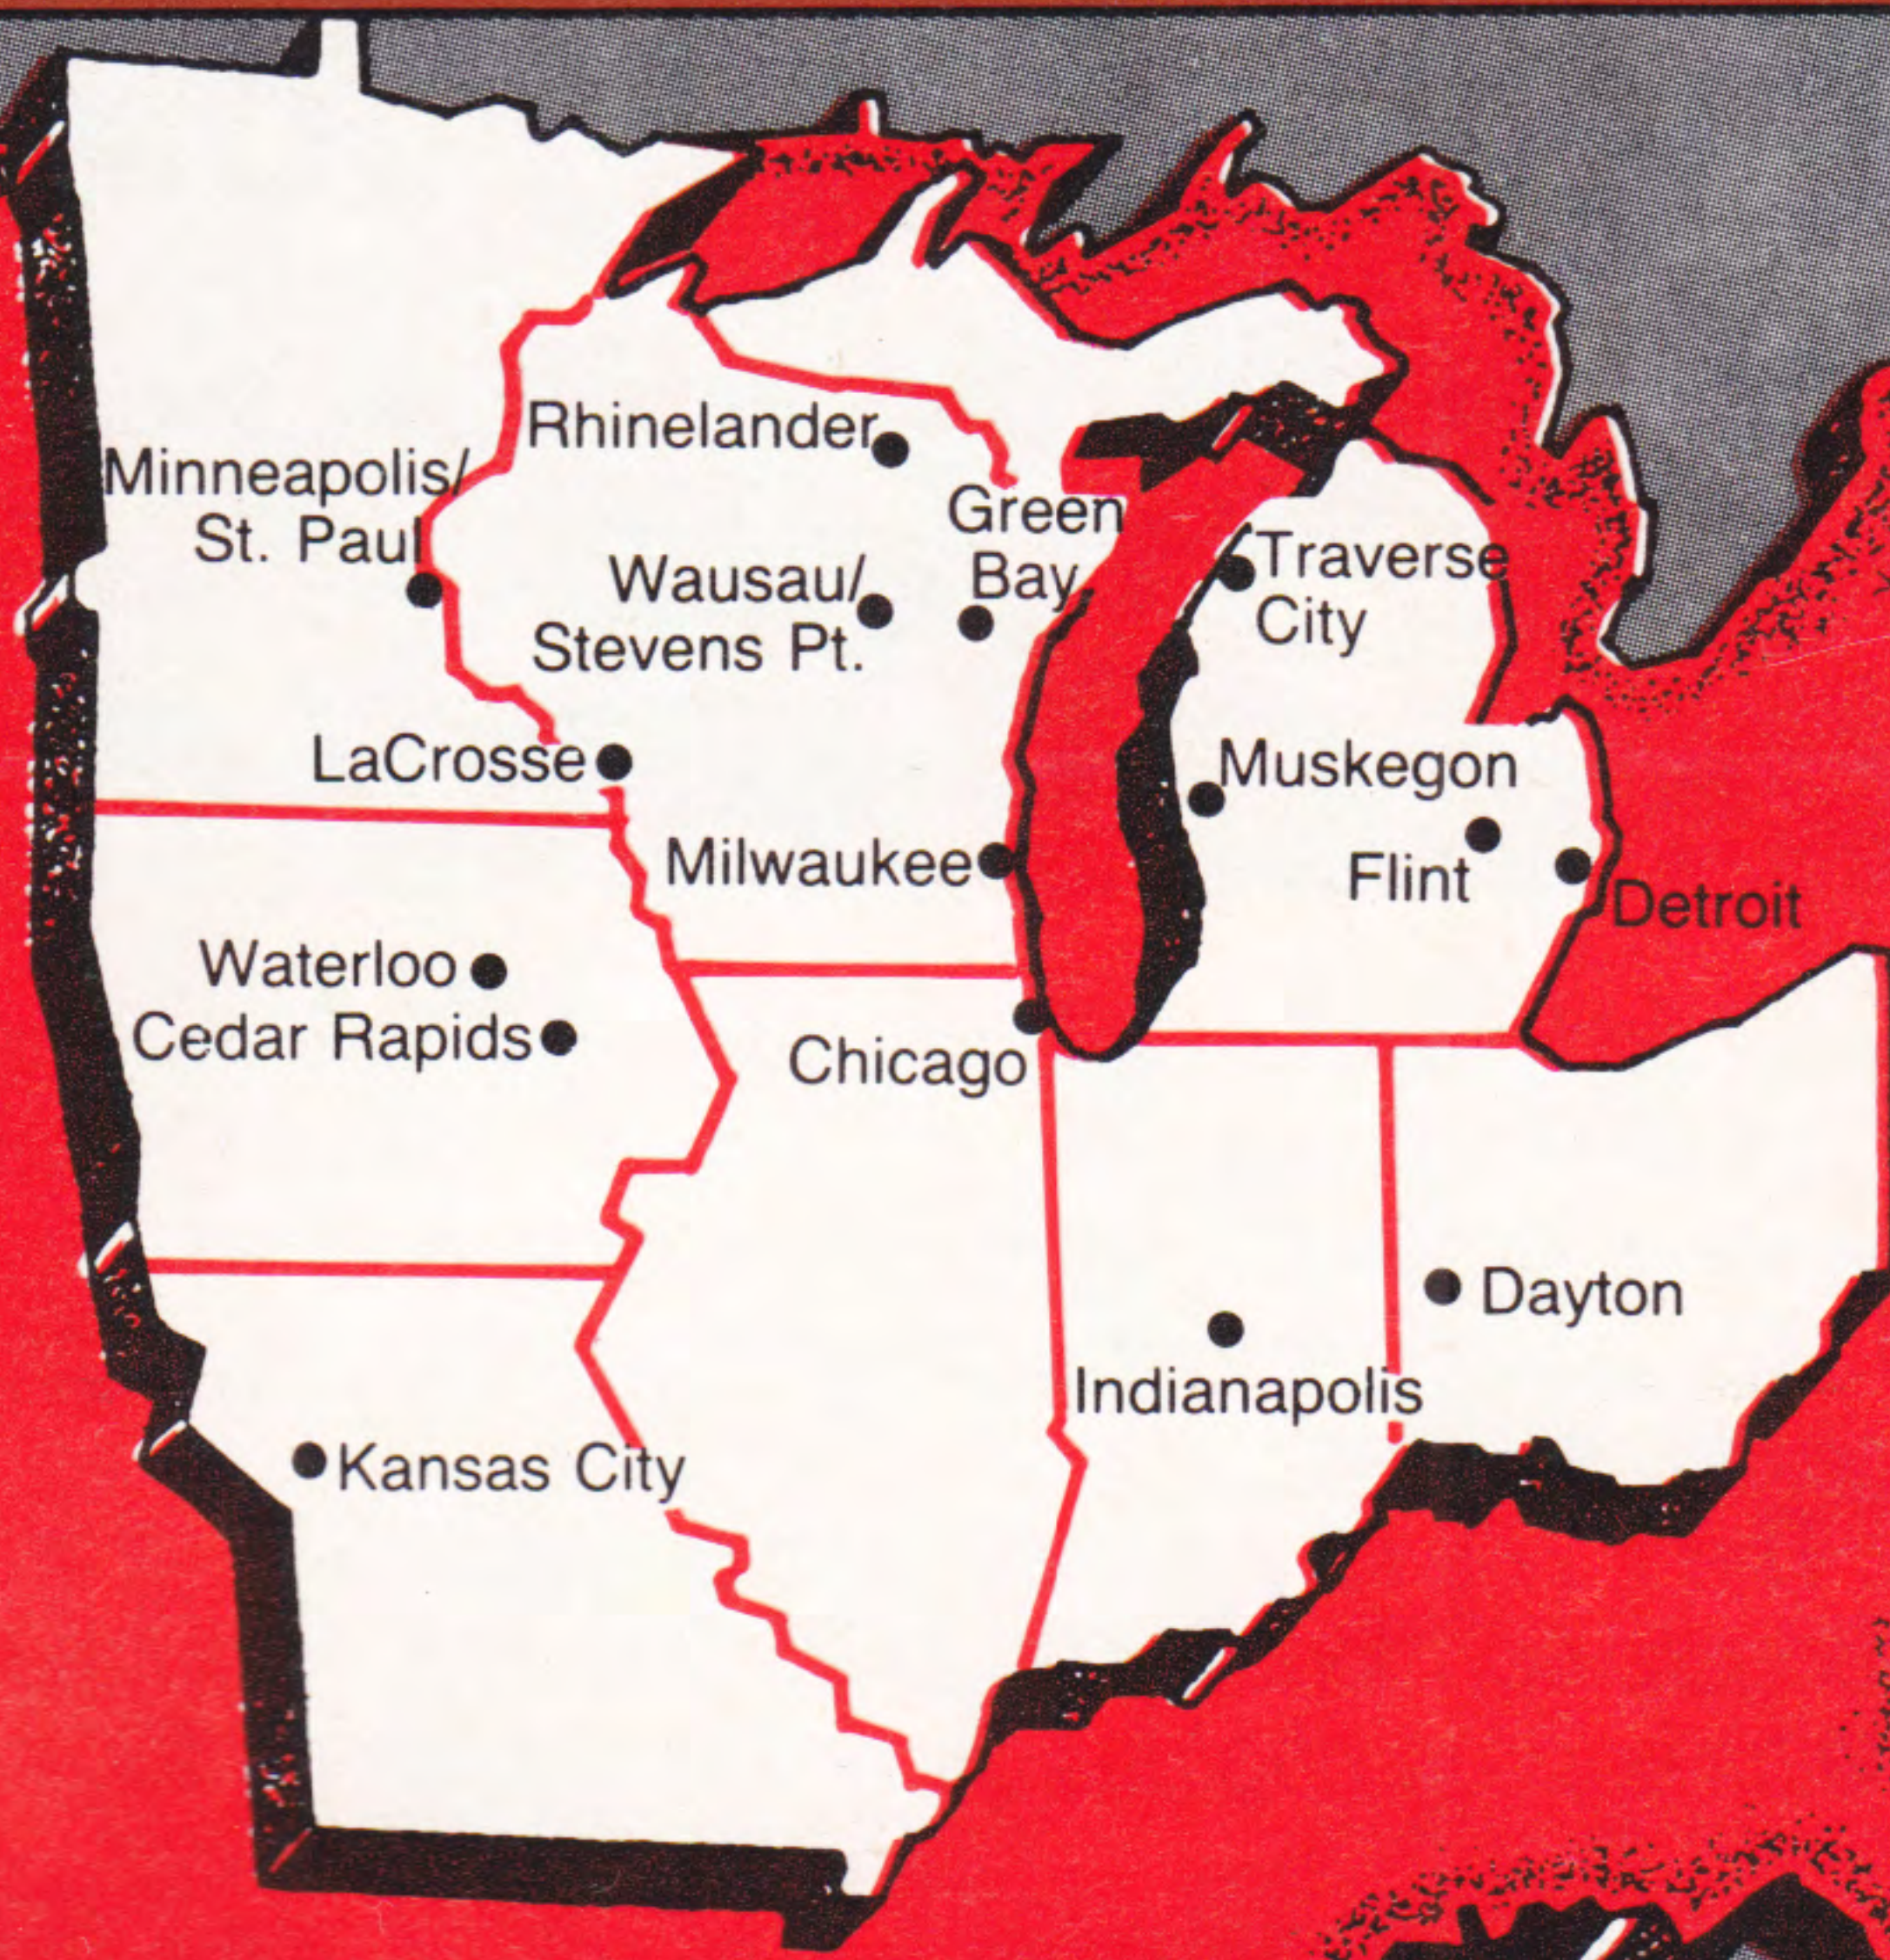

Midstate Airlines

Flight Schedule

Effective September 15, 1984

**Fly In Style On Our New Fleet
Of 50-Passenger Fokker F-27's.**

**New Detroit Service
Begins Sept. 15, 1984**

Midstate Airlines

Flight Schedule