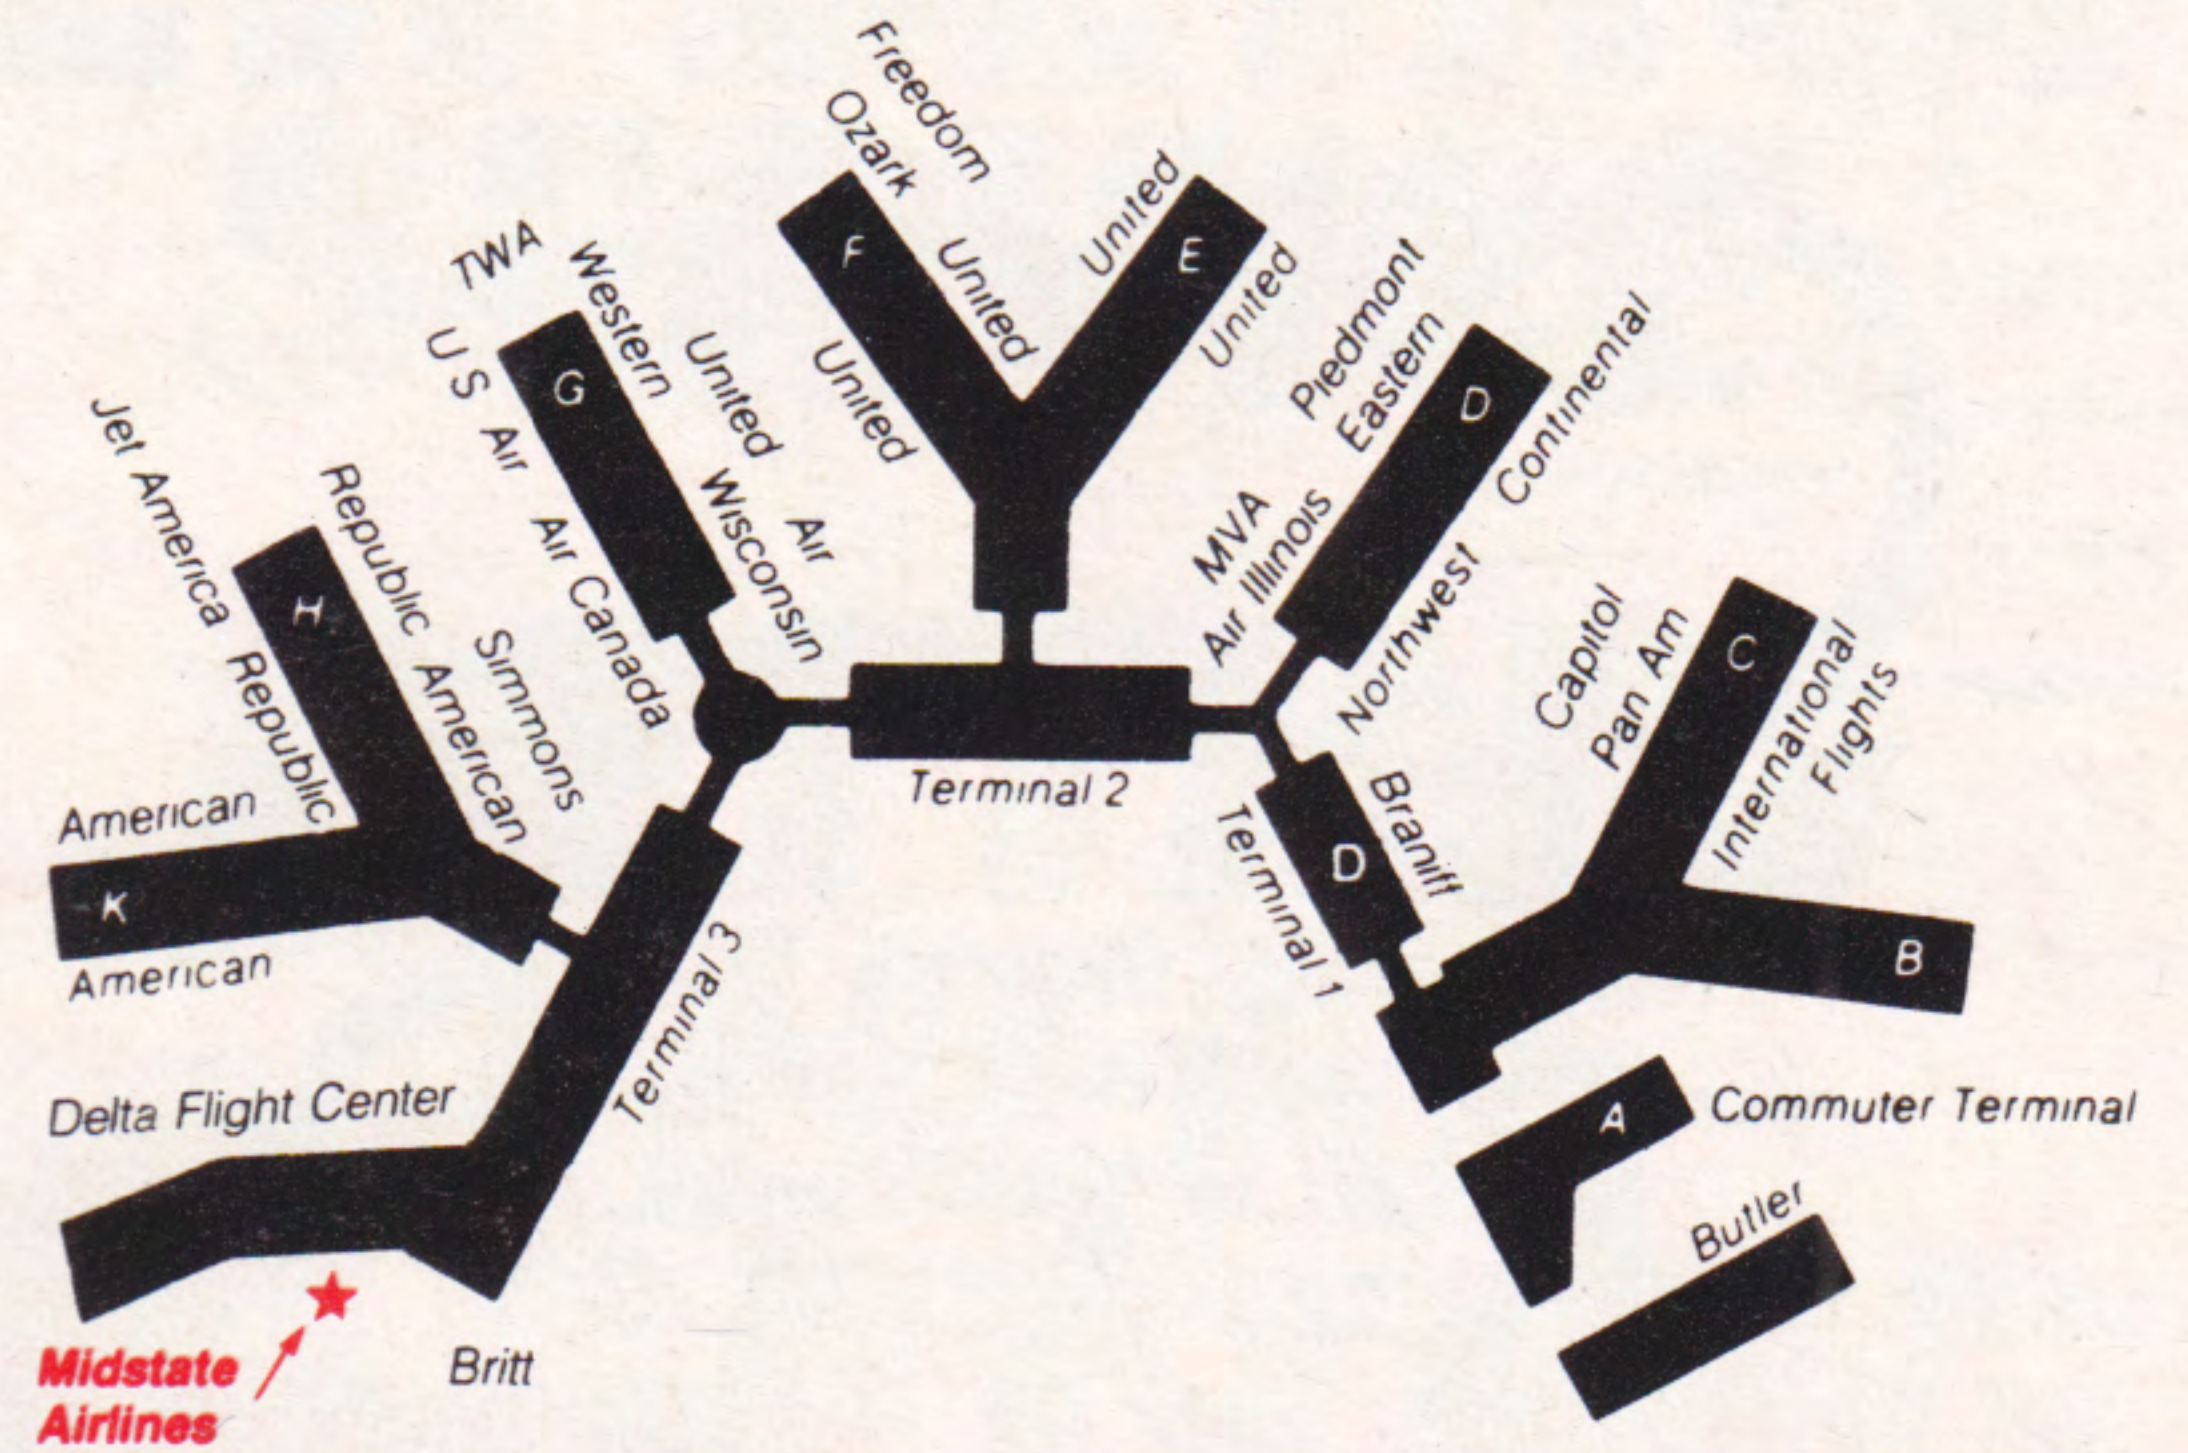

Ticket Counter—Midstate is located with Northwest Orient Airlines in the main terminal.

Gate—Midstate is located at Gate 27 on Concourse C.

Minneapolis/St. Paul

Minneapolis/St. Paul International Airport, 10 miles southwest of Minneapolis on Interstate 494. Local information: (612) 726-4723.

Ticket Counter—Midstate is located with Western Airlines in the main terminal.

Gate—Midstate is located on the Blue Concourse at Gate 52.

Muskegon

Muskegon County Airport, 6 miles south of Muskegon on Ellis Road. Local information: (616) 798-2187.

Rhineland

Rhineland Oneida County Airport, 1½ miles west of Rhineland on Highway 8. Information and reservations: (800) 826-0522. Local information: (715) 369-1955.

Traverse City

Cherry Capital Airport, 2 miles southeast of Traverse City, off Garfield Ave. Local information: (616) 946-2545.

Ticket Counter—Midstate is located on the lower level of the main terminal.

Gate—Midstate is located at the lower level of the main terminal.

Waterloo

Waterloo Municipal Airport, Livingston-Betsworth Field, 5 miles north-west of Waterloo off Highway 20. Local information: (319) 232-0990.

Wausau/Stevens Point

Central Wisconsin Airport, 13 miles south of Wausau or 20 miles north of Stevens Point at Junction Highway 51 and 153 near Mosinee. Local information: (715) 693-6980.

Chicago O'Hare International Airport