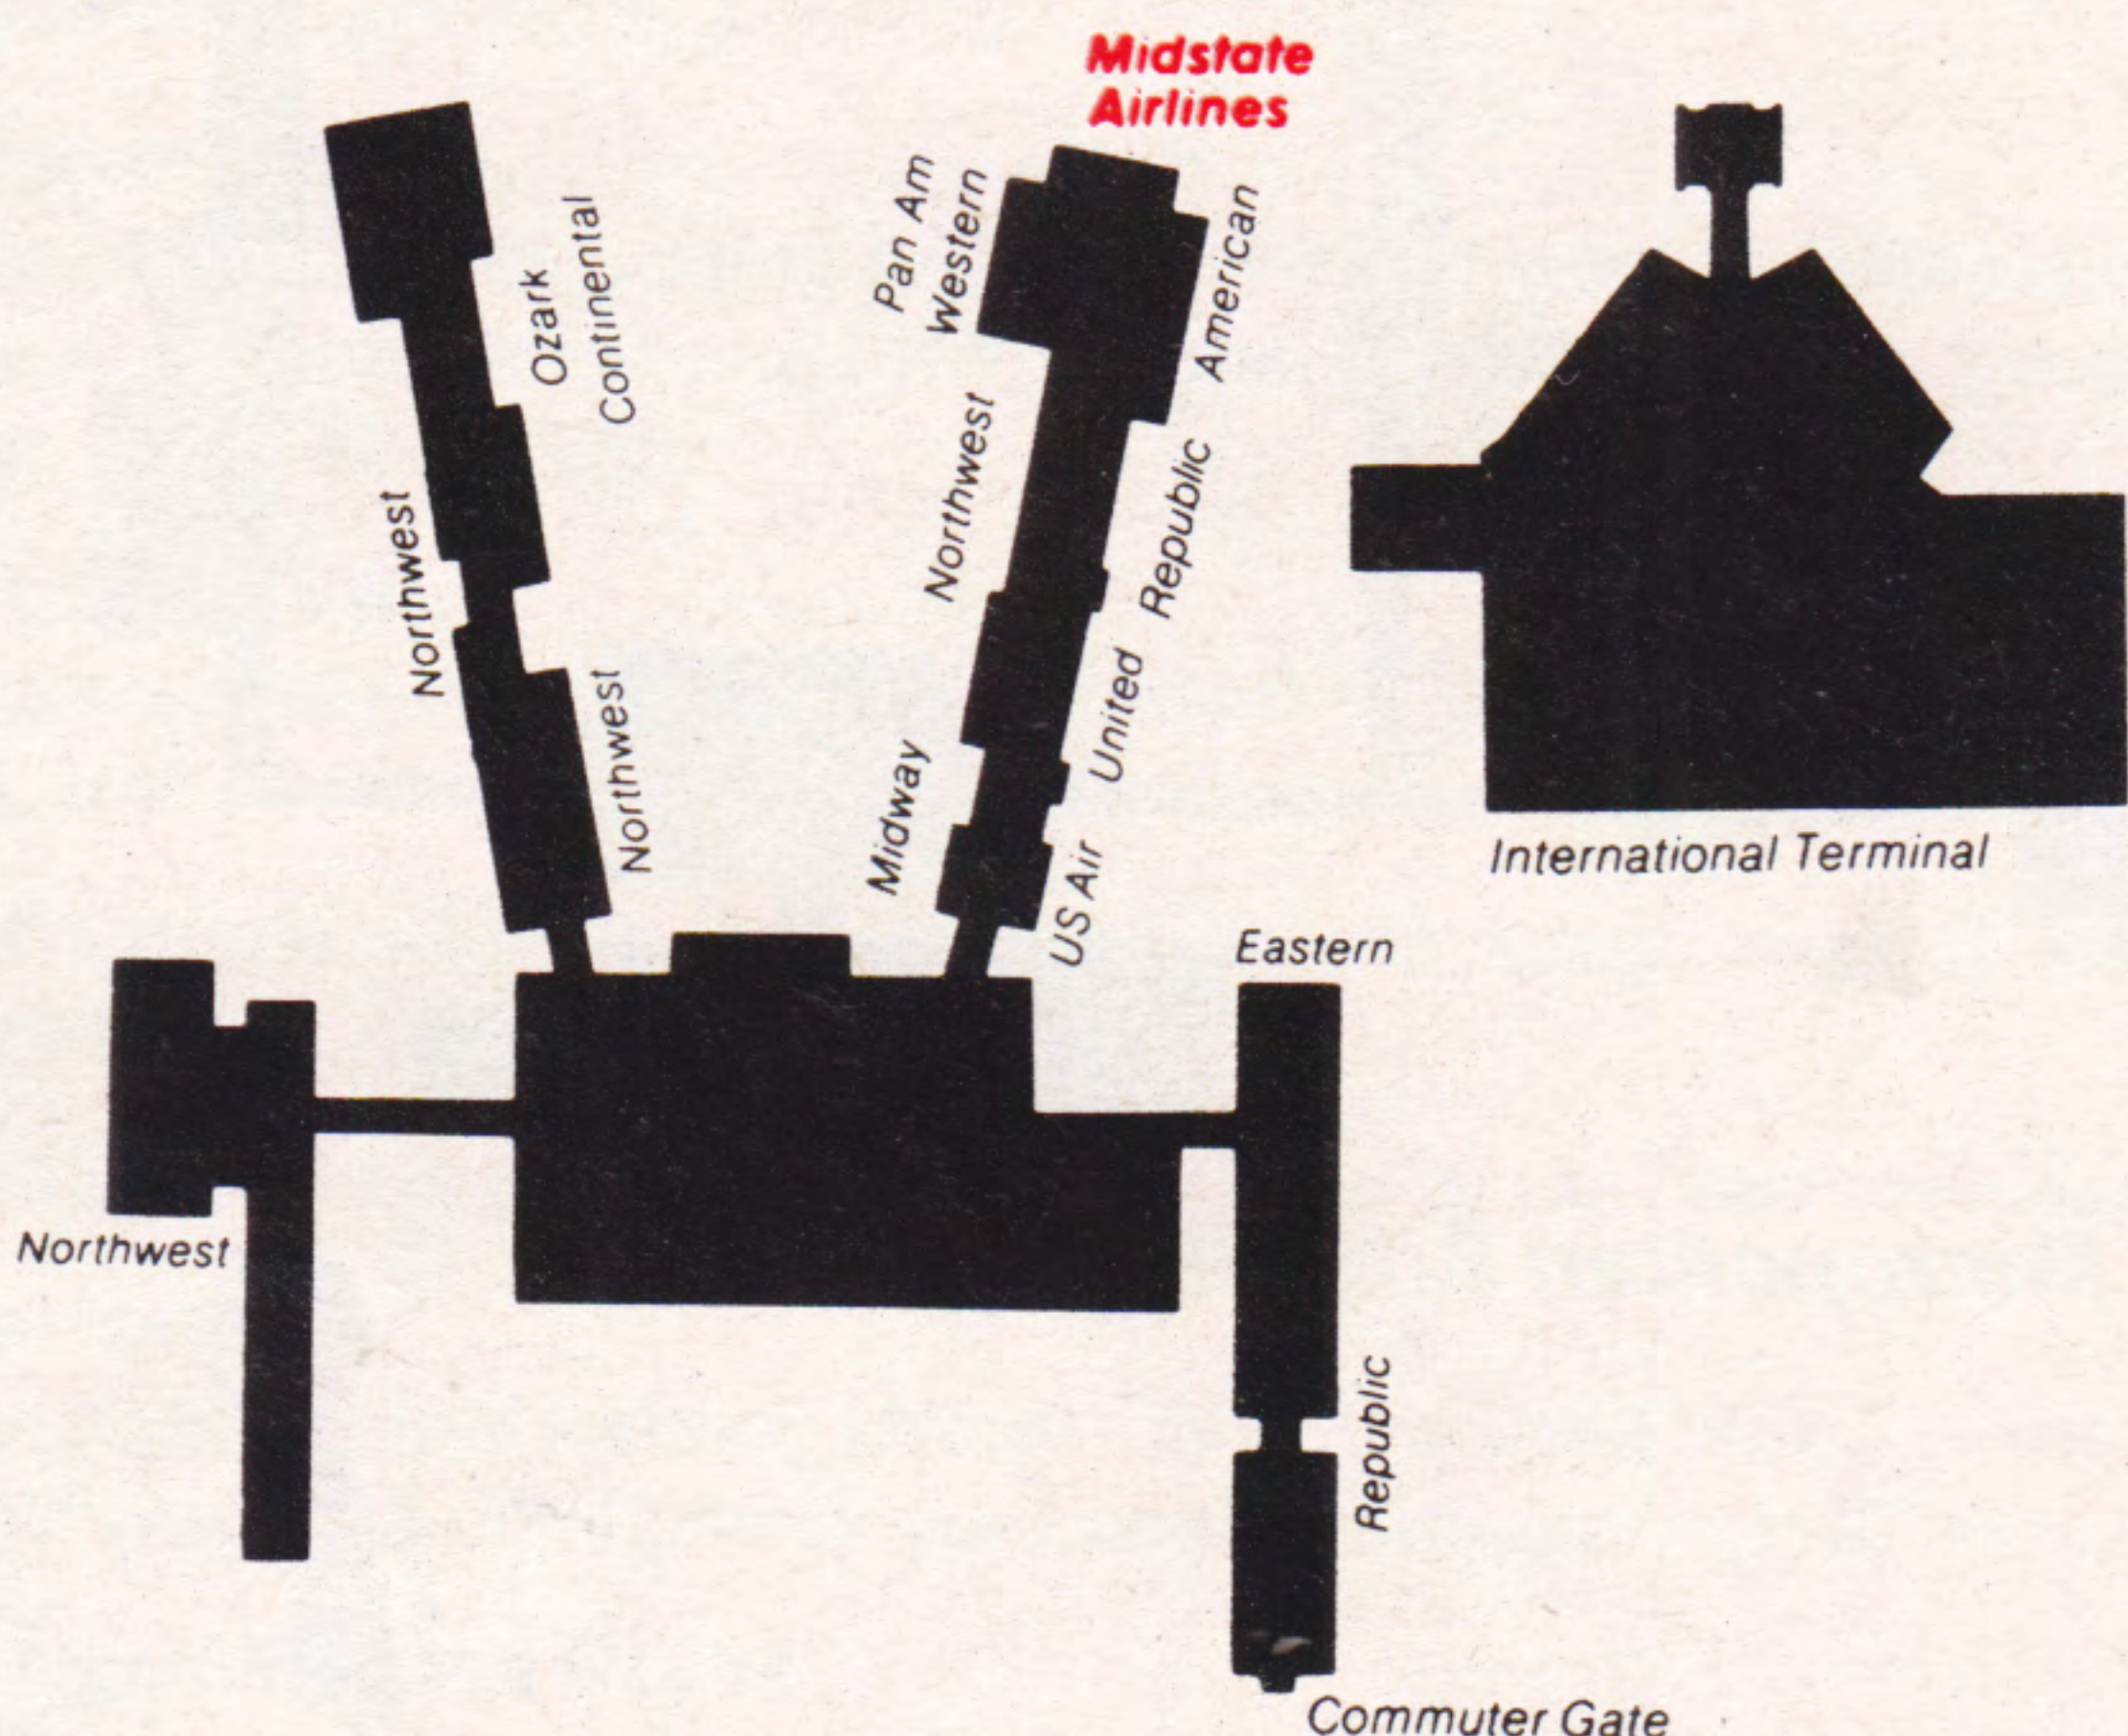

Minneapolis/St. Paul International Airport