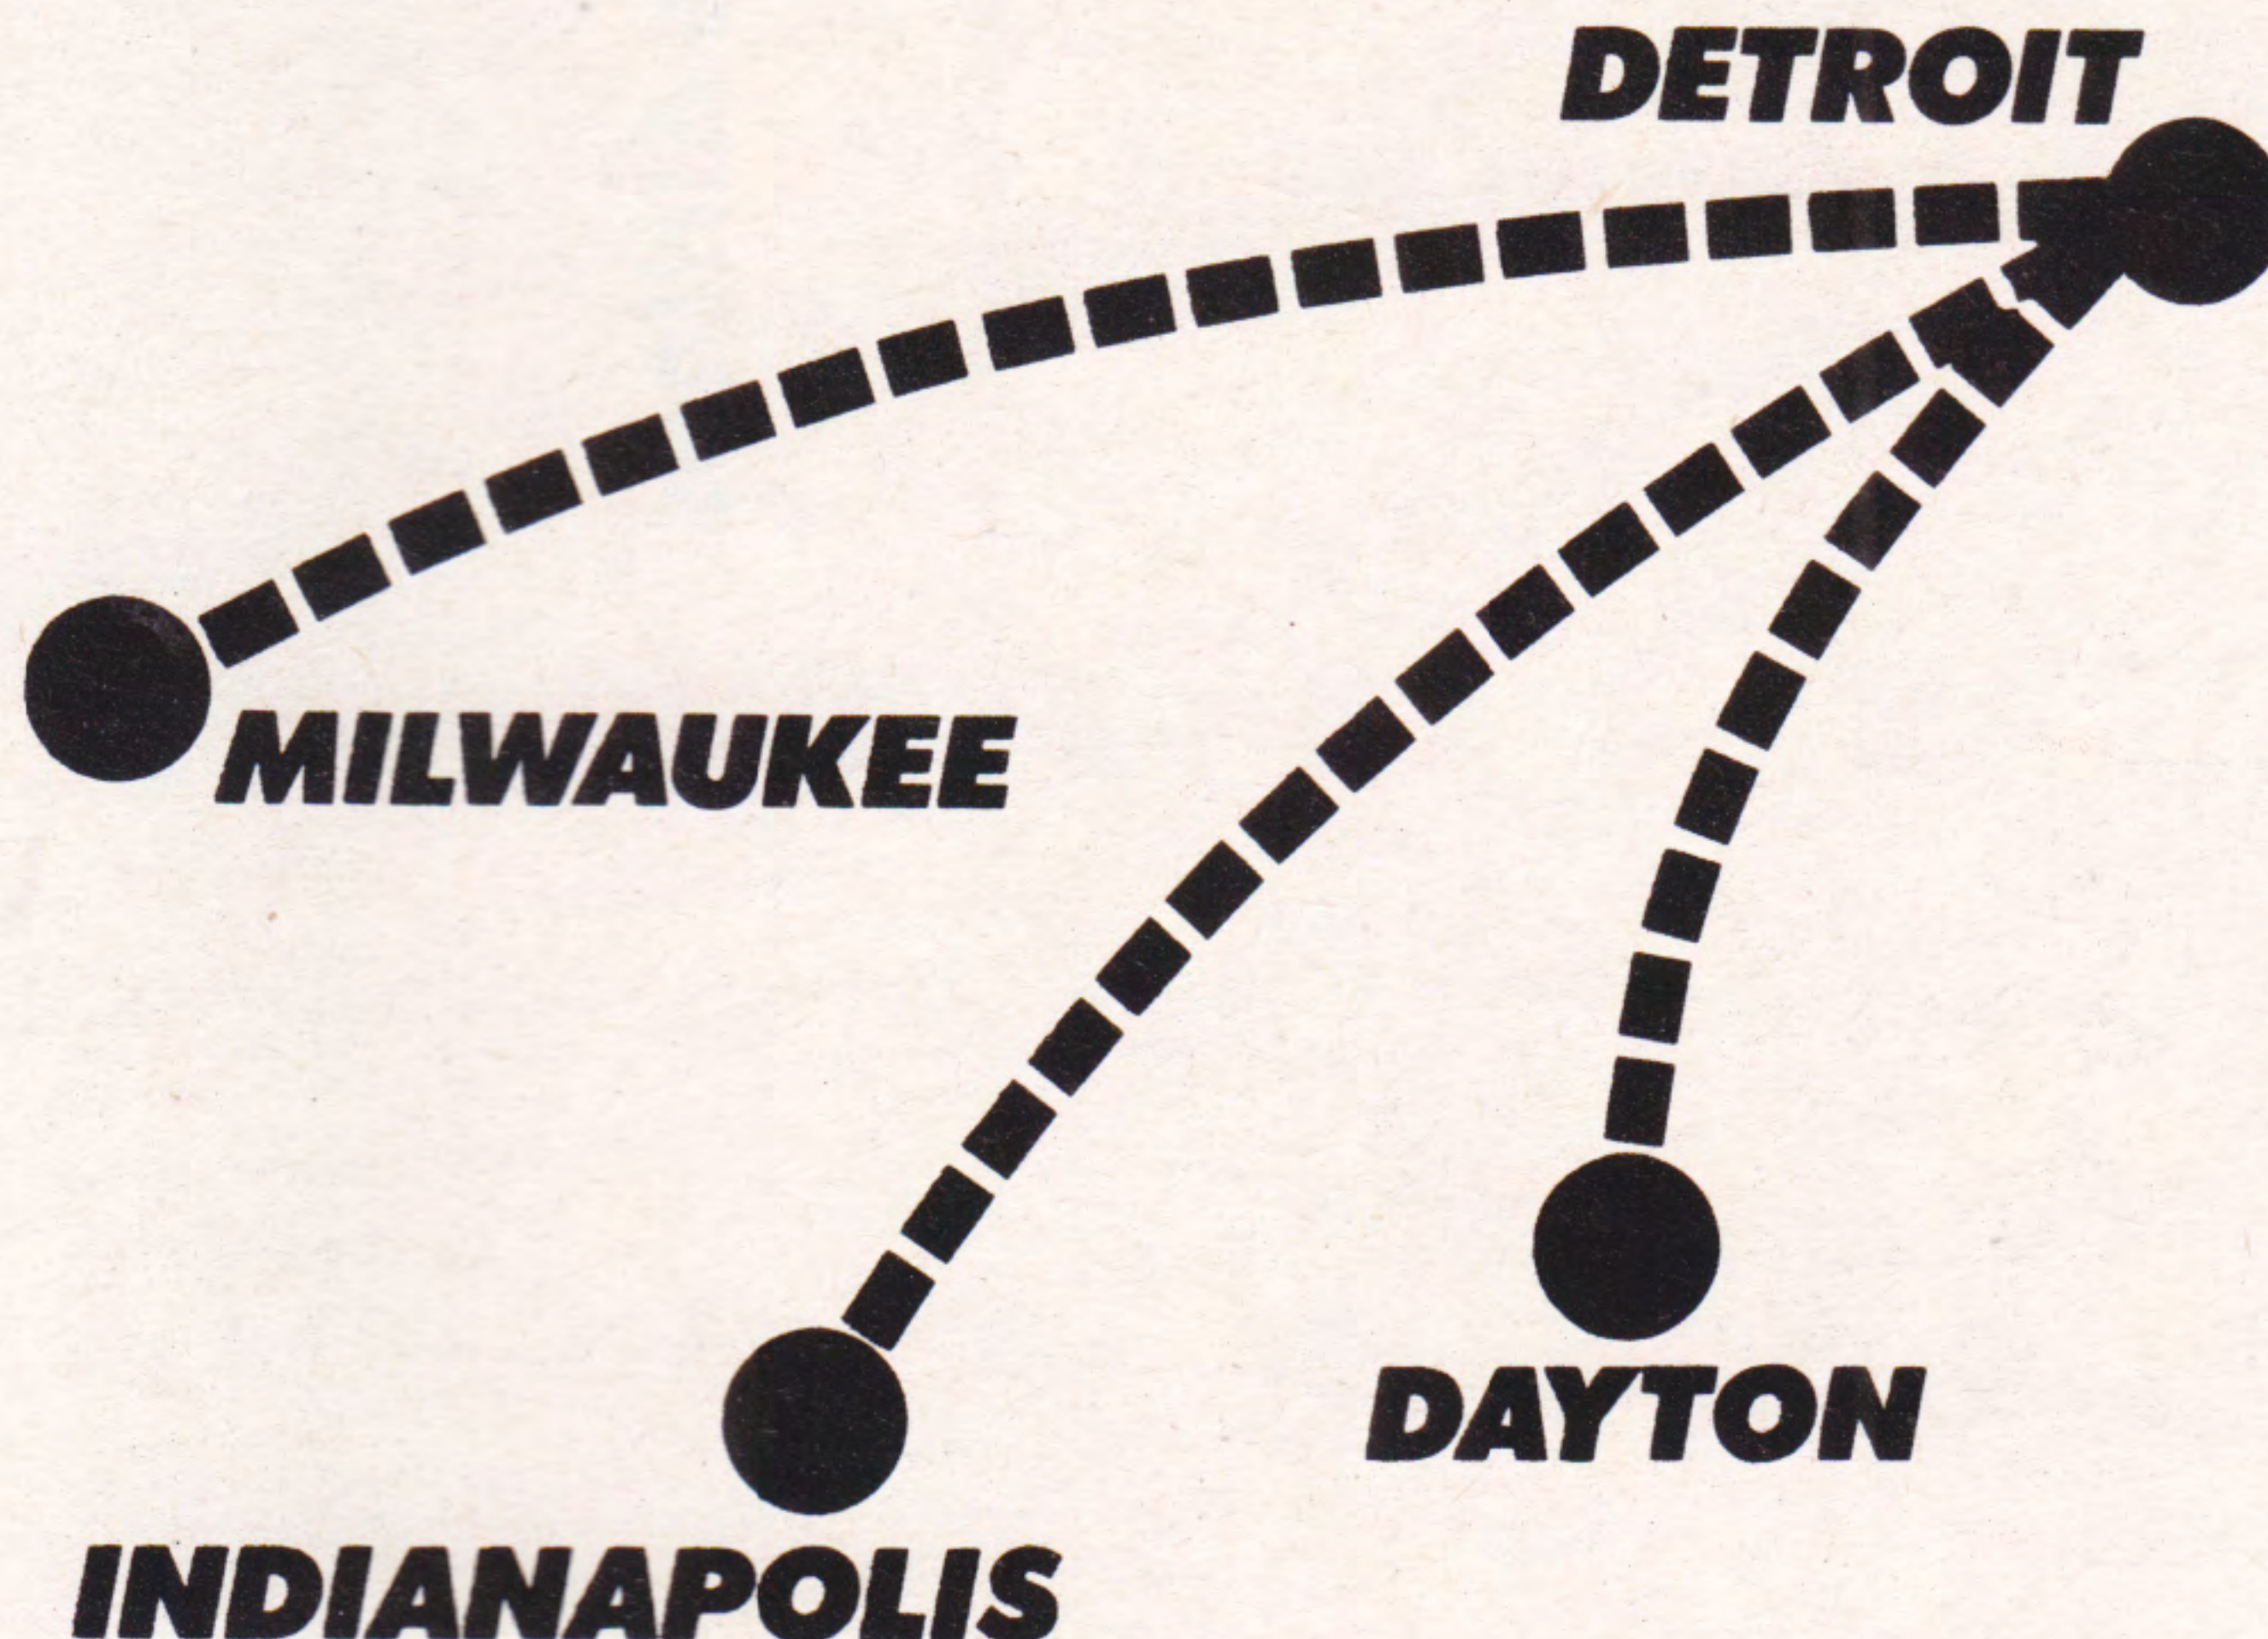

NEW DETROIT SERVICE.

GETTING THERE IS GETTING EASIER.

Midstate Airlines is now flying out of Detroit. And we mean business.

You'll hit the ground running with our Express Check baggage service, which lets you claim your bags the moment you step off the plane. And our convenient main terminal locations put you just a step away from connecting with all major airlines.

Don't motor out of the Motor City. Fly Midstate instead. Contact your travel agent, or call Midstate Airlines toll-free at 1-800-826-0522.

Here's seven non-stop reasons why getting there is getting easier: **DAYTON:** 7:15 AM, 11:40 AM, 1:20 PM, 4:10 PM, 7:05 PM, **INDIANAPOLIS:** 9:45 AM, **MILWAUKEE:** 5:20 PM

Midstate Airlines
Getting there is getting easier.