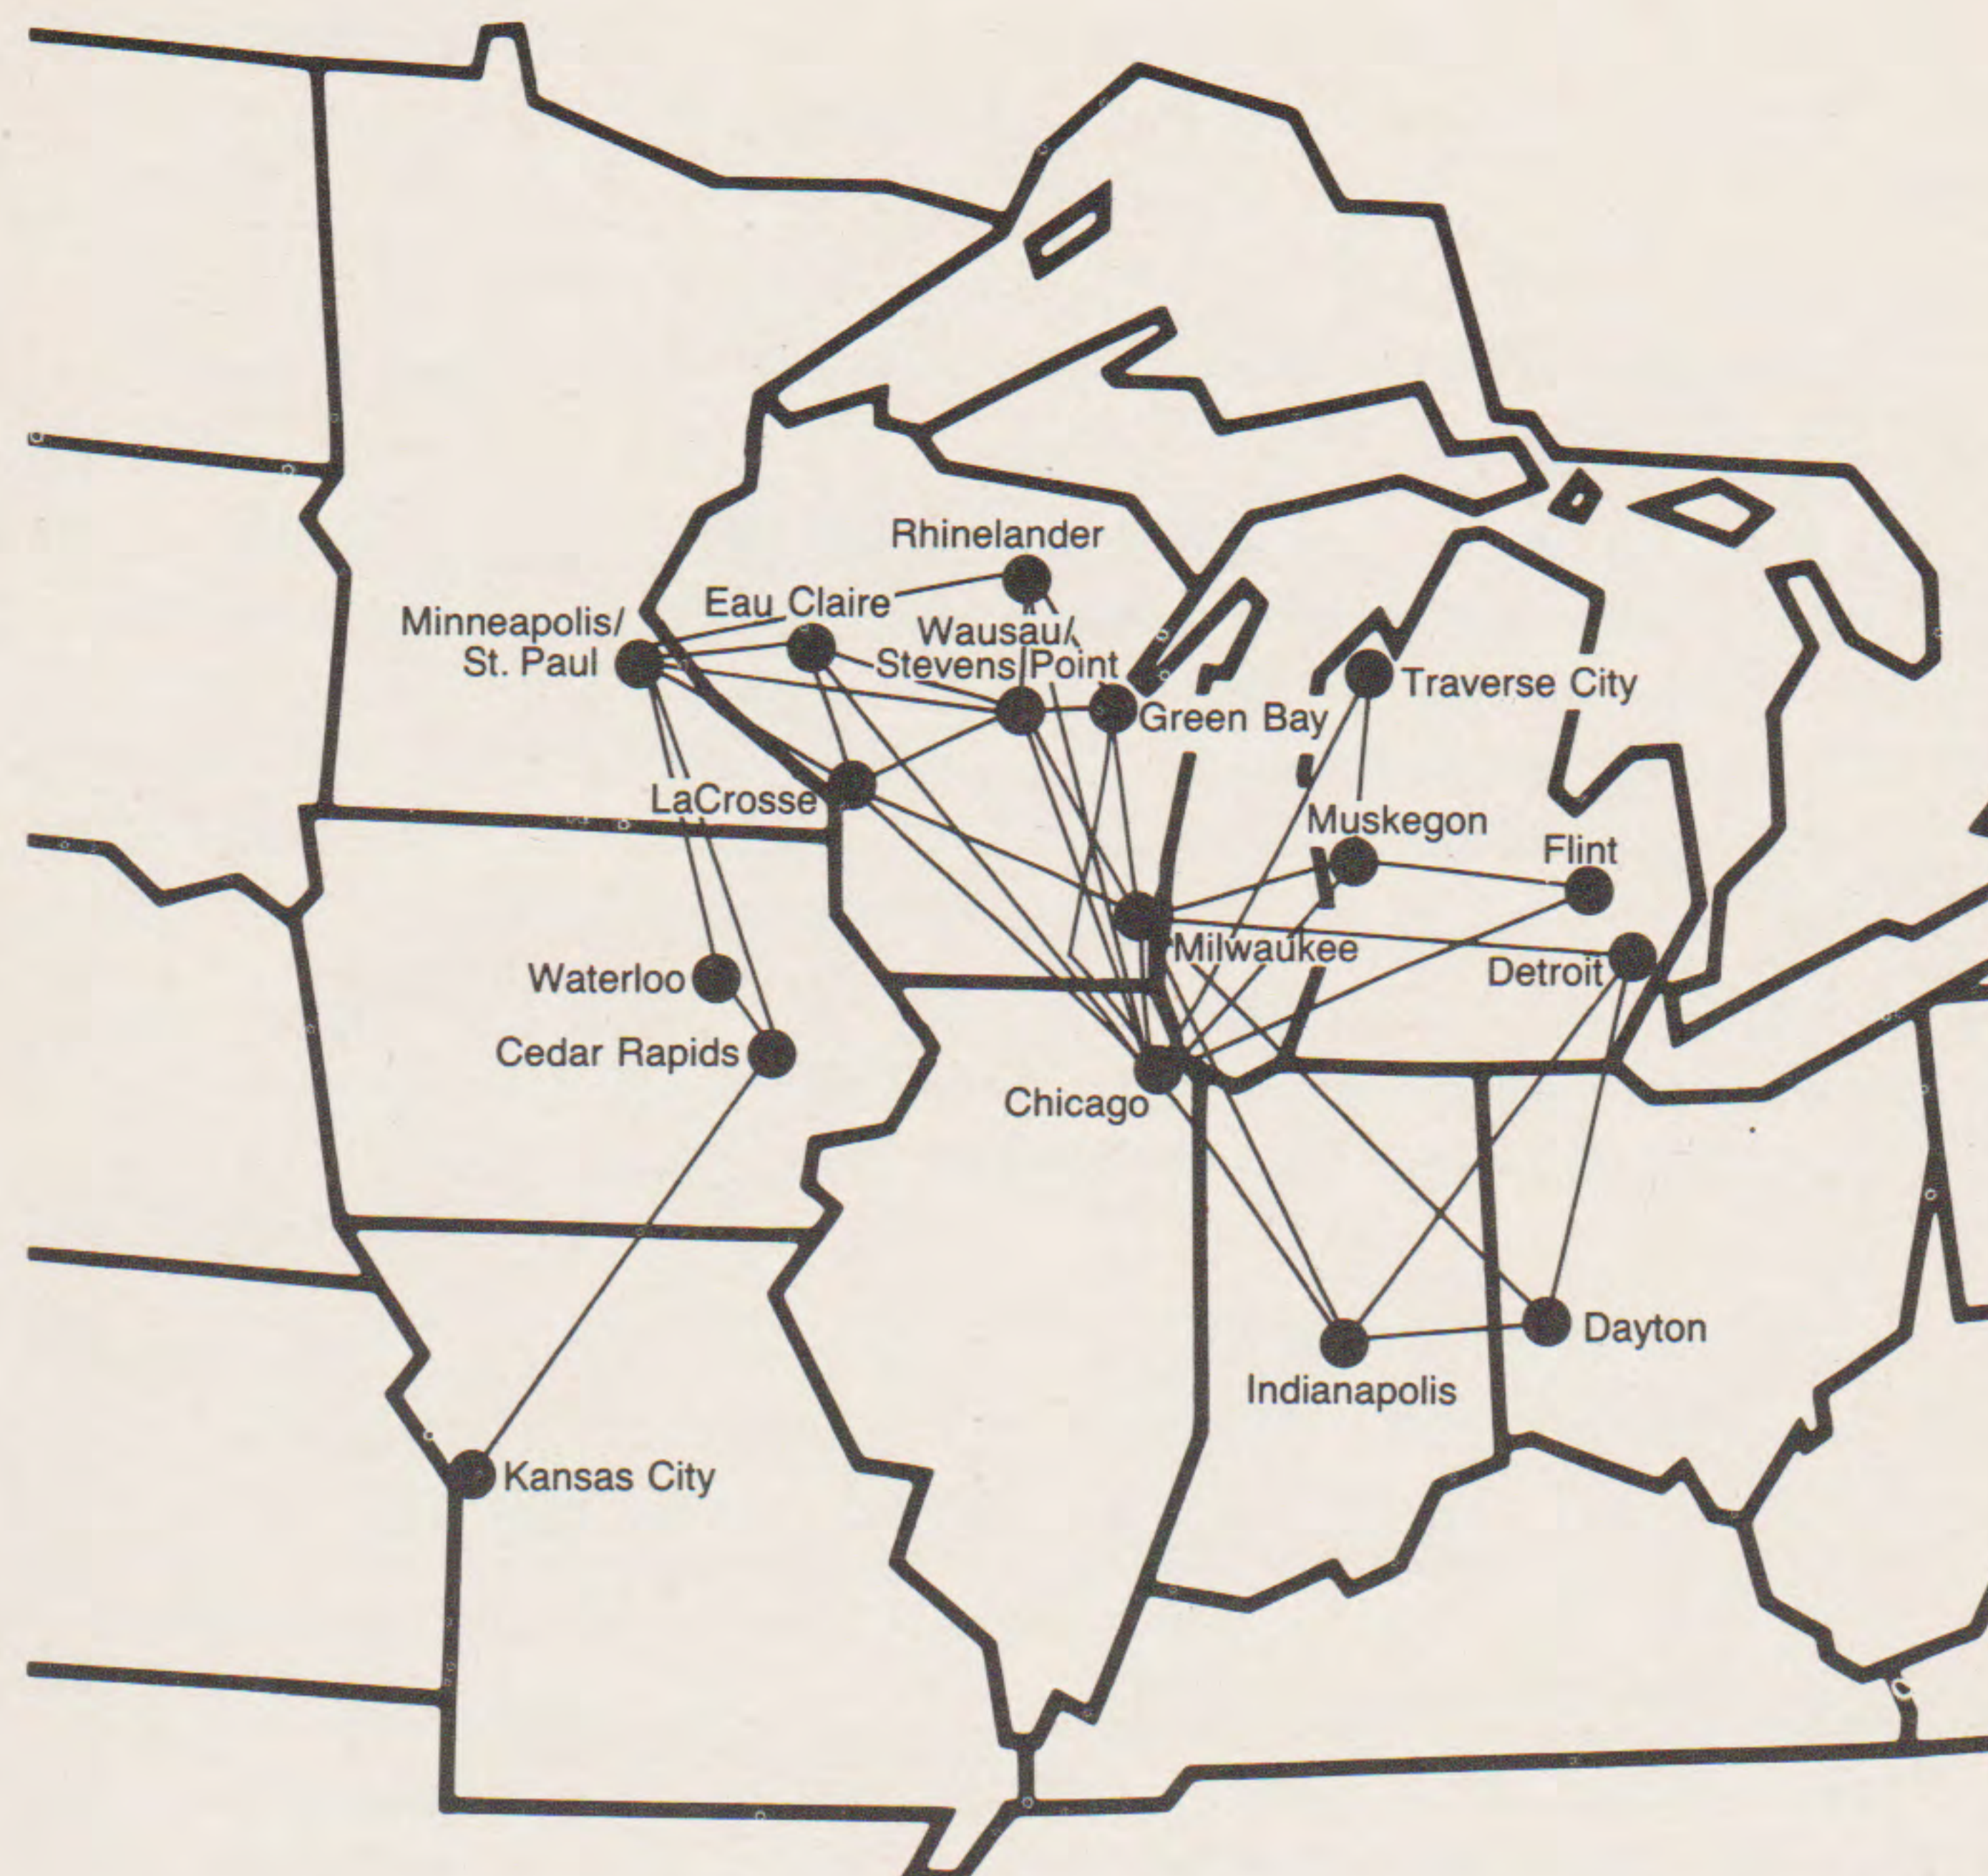

To Muskegon, MI					From Muskegon, MI				
5:20a	9:00a	240/422	X7	ORD	7:10a	10:25a	421/201	X67	ORD
6:45a	9:45a	280/302	X67	MKE	7:10a	10:25a	421/211	6	ORD
9:30a	12:50p	281/404	X6	ORD	7:40a	9:05a	301/281	X67	MKE
9:50a	2:20p	222/304	7	ORD	10:50a	12:20p	423/243	X7	ORD
12:55p	7:35p	212/428	6	ORD	2:00p	3:30p	425/215	6	ORD
2:50p	9:30p	266/306	X6	MKE	2:00p	3:45p	425/203	X6	ORD
4:05p	7:35p	204/428	X6	ORD	4:15p	5:45p	305/267	X6	MKE
					5:50p	9:10p	427/209	6	ORD
					8:35p	10:00p	286/257	X6	ORD

To Rhinelander, WI					From Rhinelander, WI				
6:05a	6:30a	261	X67	0	12:15p	12:40p	202	X67	0
9:05a	9:30a	262	X67	0	12:20p	12:45p	212	6	0
10:35a	11:00a	211	6	0	1:15p	1:40p	244	X67	0
10:45a	11:10a	201	X67	0	5:05p	5:30p	208	6	0
12:30p	12:55p	243	X67	0	6:50p	7:15p	226	X6	0
3:45p	4:10p	215	6	0					
6:05p	6:30p	225	X6	0					

To Traverse City, MI					From Traverse City, MI				
5:20a	9:45a	240/422	X7	ORD	6:20a	10:25a	421/201	X67	ORD
6:45a	10:30a	280/302	X67	MKE	6:20a	10:25a	421/211	6	ORD
9:30a	12:55p	281/424	X6	ORD	10:00a	12:20p	423/243	X7	ORD
9:50a	3:05p	222/304	7	ORD	1:10p	3:30p	425/215	6	ORD
12:55p	4:40p	212/426	6	ORD	1:10p	3:45p	425/203	X6	ORD
1:00p	4:40p	202/426	X6	ORD	3:25p	5:45p	305/267	X6	MKE
2:50p	7:30p	266/285	X6	MKE	5:00p	9:10p	427/209	6	ORD
4:05p	8:20p	204/428	X6	ORD	7:50p	10:00p	286/257	X6	ORD

To Waterloo, IA					From Waterloo, IA				
6:05a	9:20a	261/102	X67	MSP	9:30a	2:30p	102/266	X67	MSP
9:05a	12:20p	262/105	X67	MSP	2:20p	8:40p	124/268	X6	MSP
5:55p	9:15p	267/126	X6	MSP					

Effective October 28, 1984

Add My Name to the Timetable Mailing List

Midstate Airlines maintains a list of individuals and corporations receiving copies of our flight schedules. If you wish to receive a copy of our latest schedule free of charge, complete this coupon and mail to Midstate Airlines, 3101 Dixon Street, Stevens Point, WI 54481.

Name _____

Title _____

Company Name _____

Street Address _____

City/State/Zip Code _____