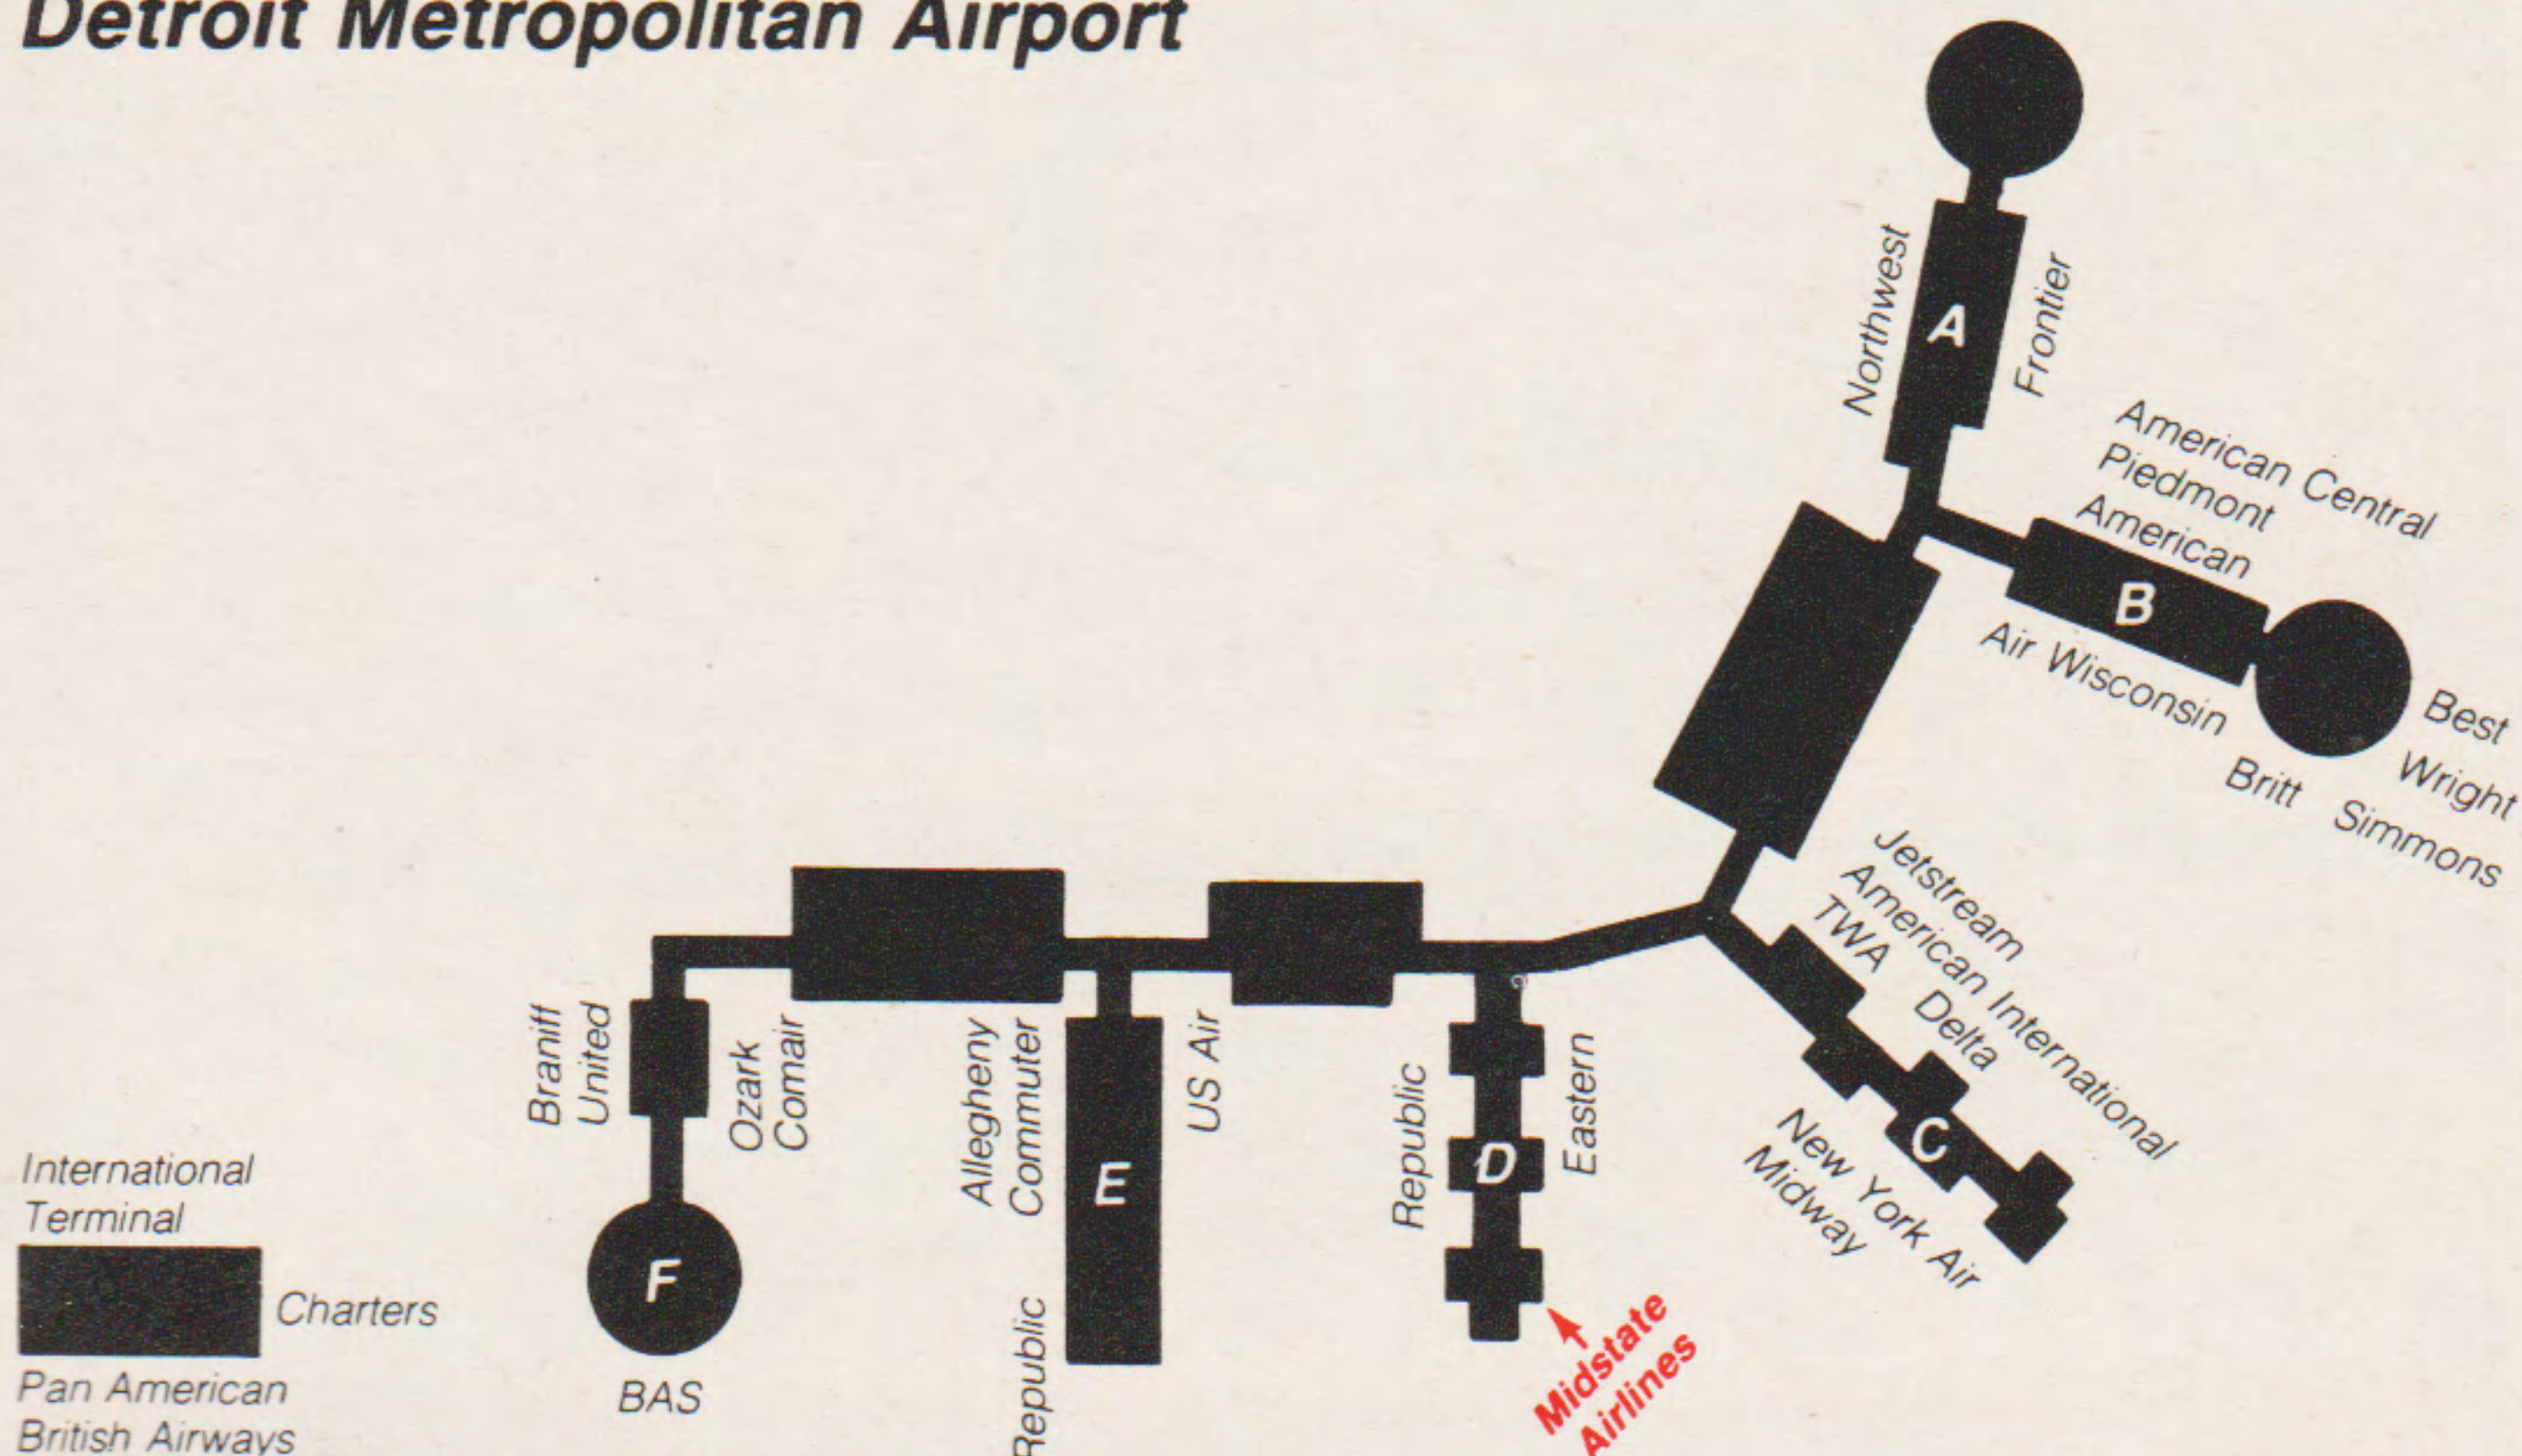

Detroit Metropolitan Airport