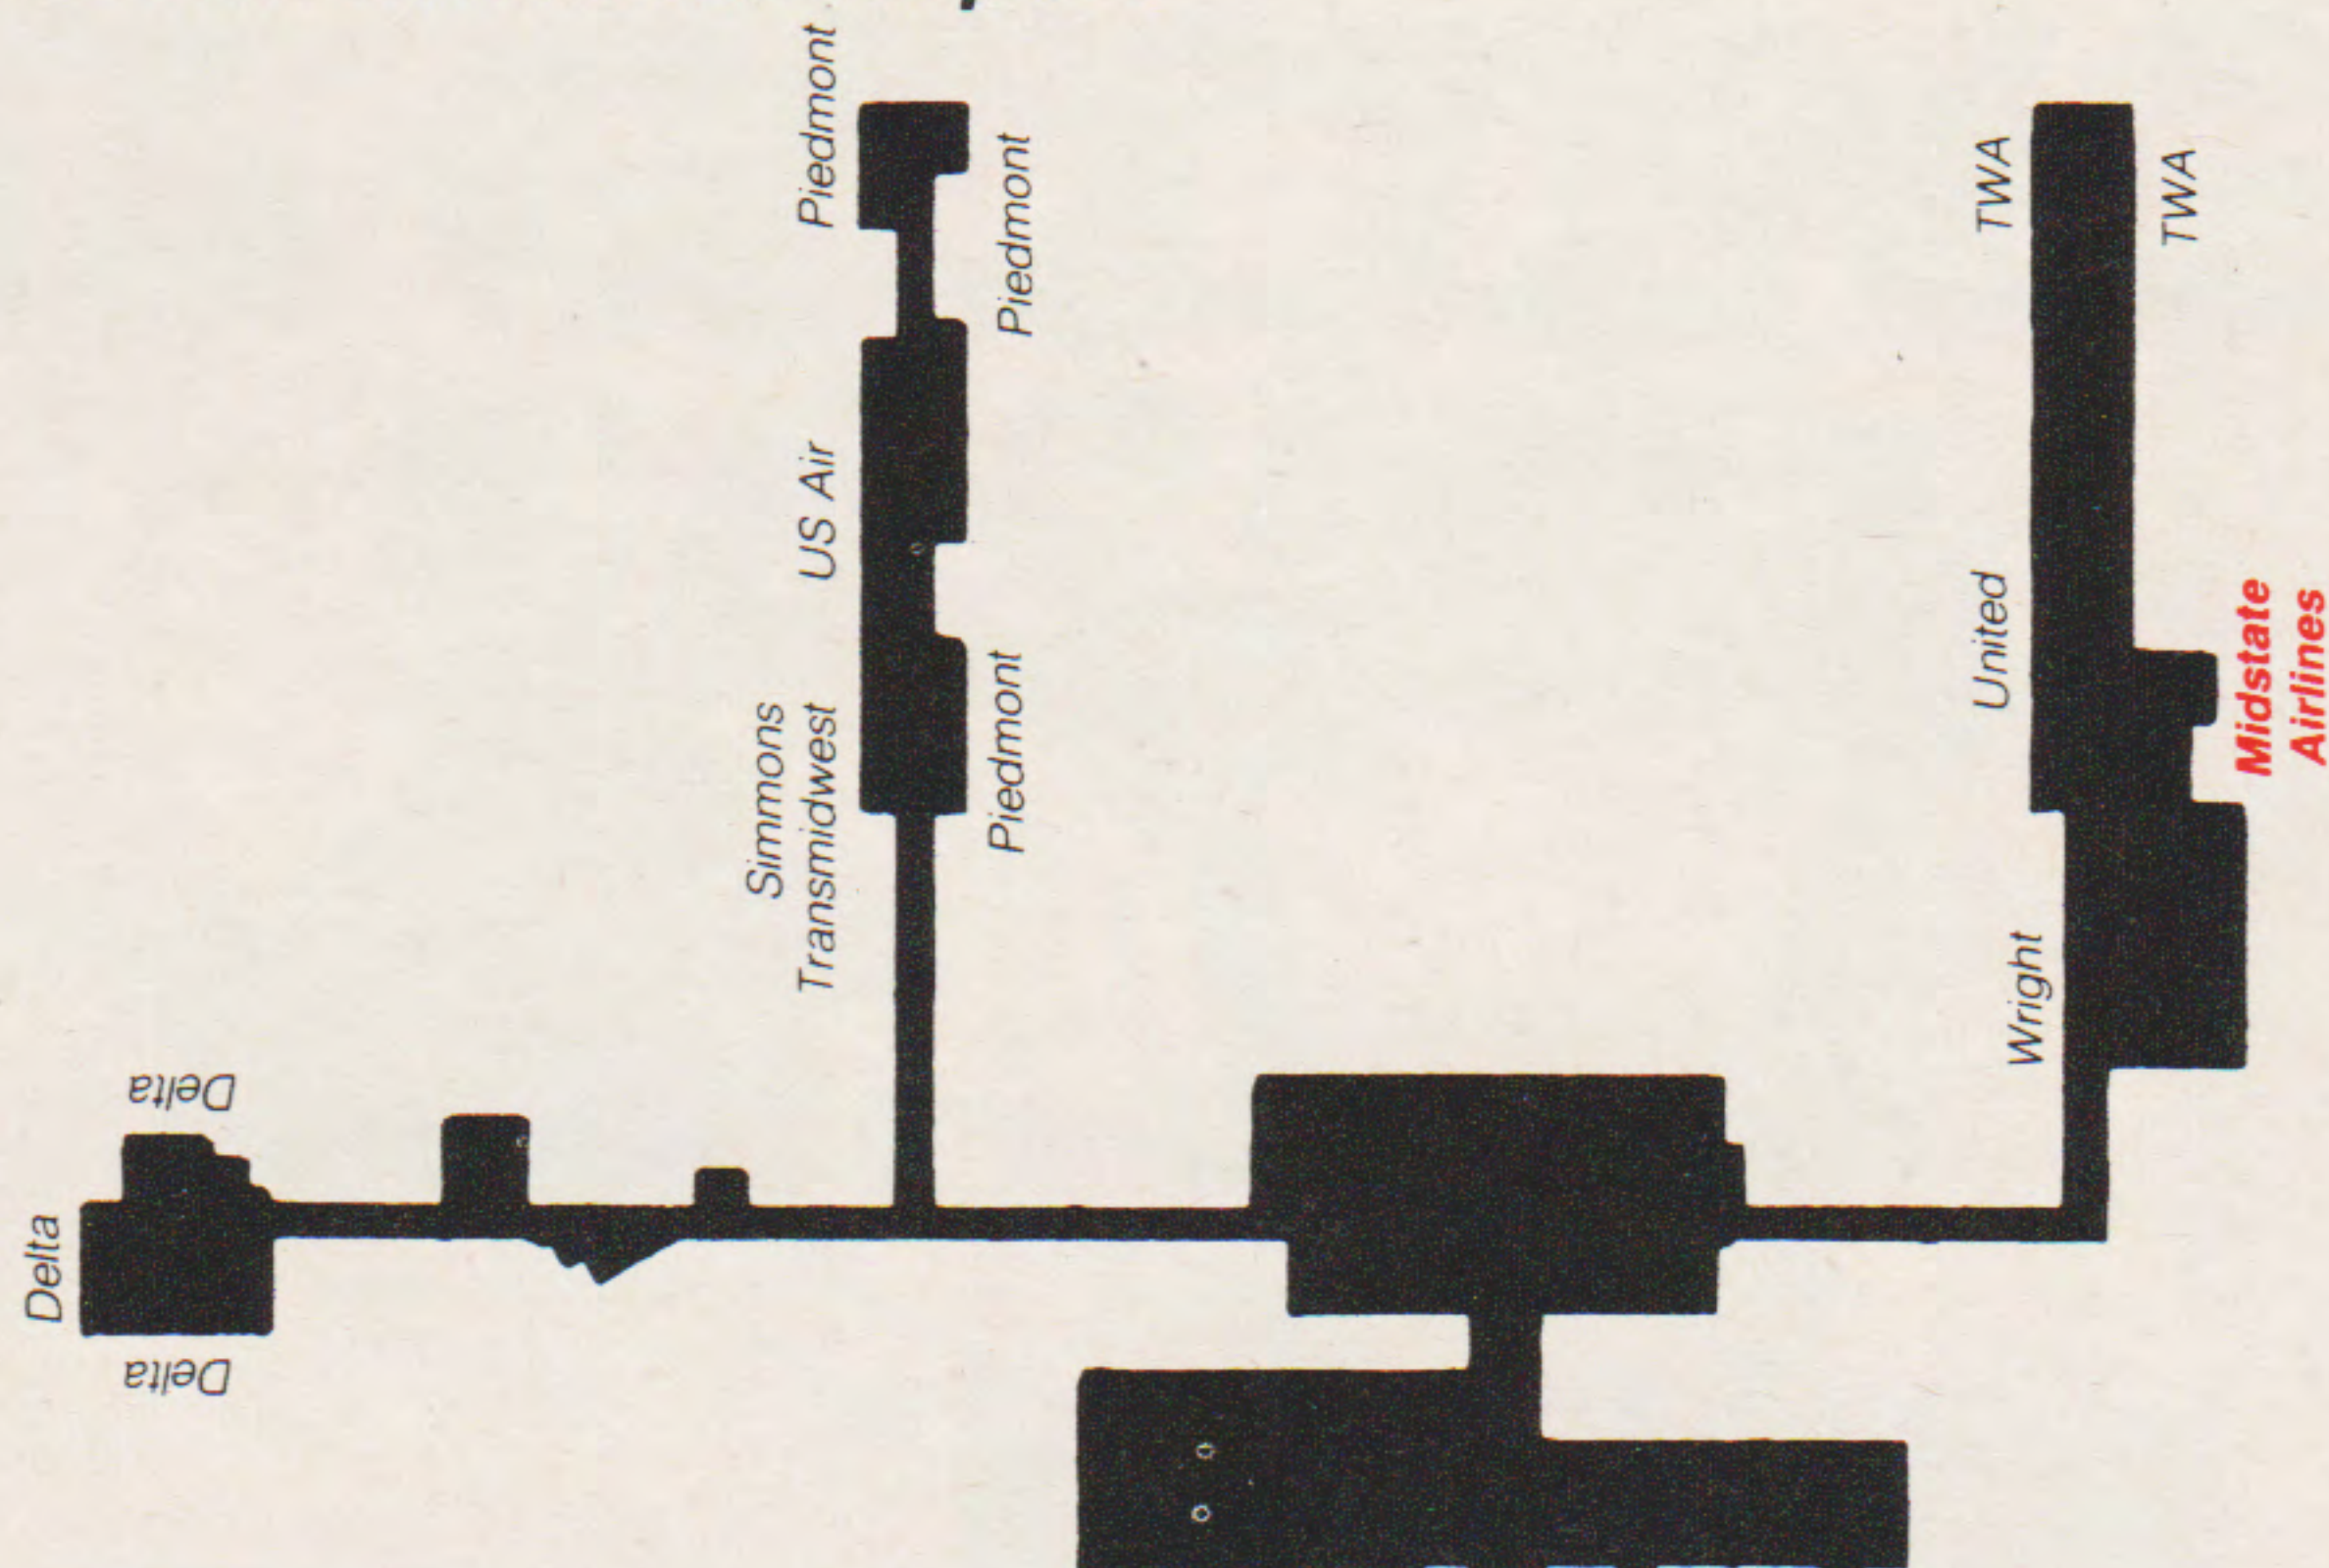

Dayton International Airport