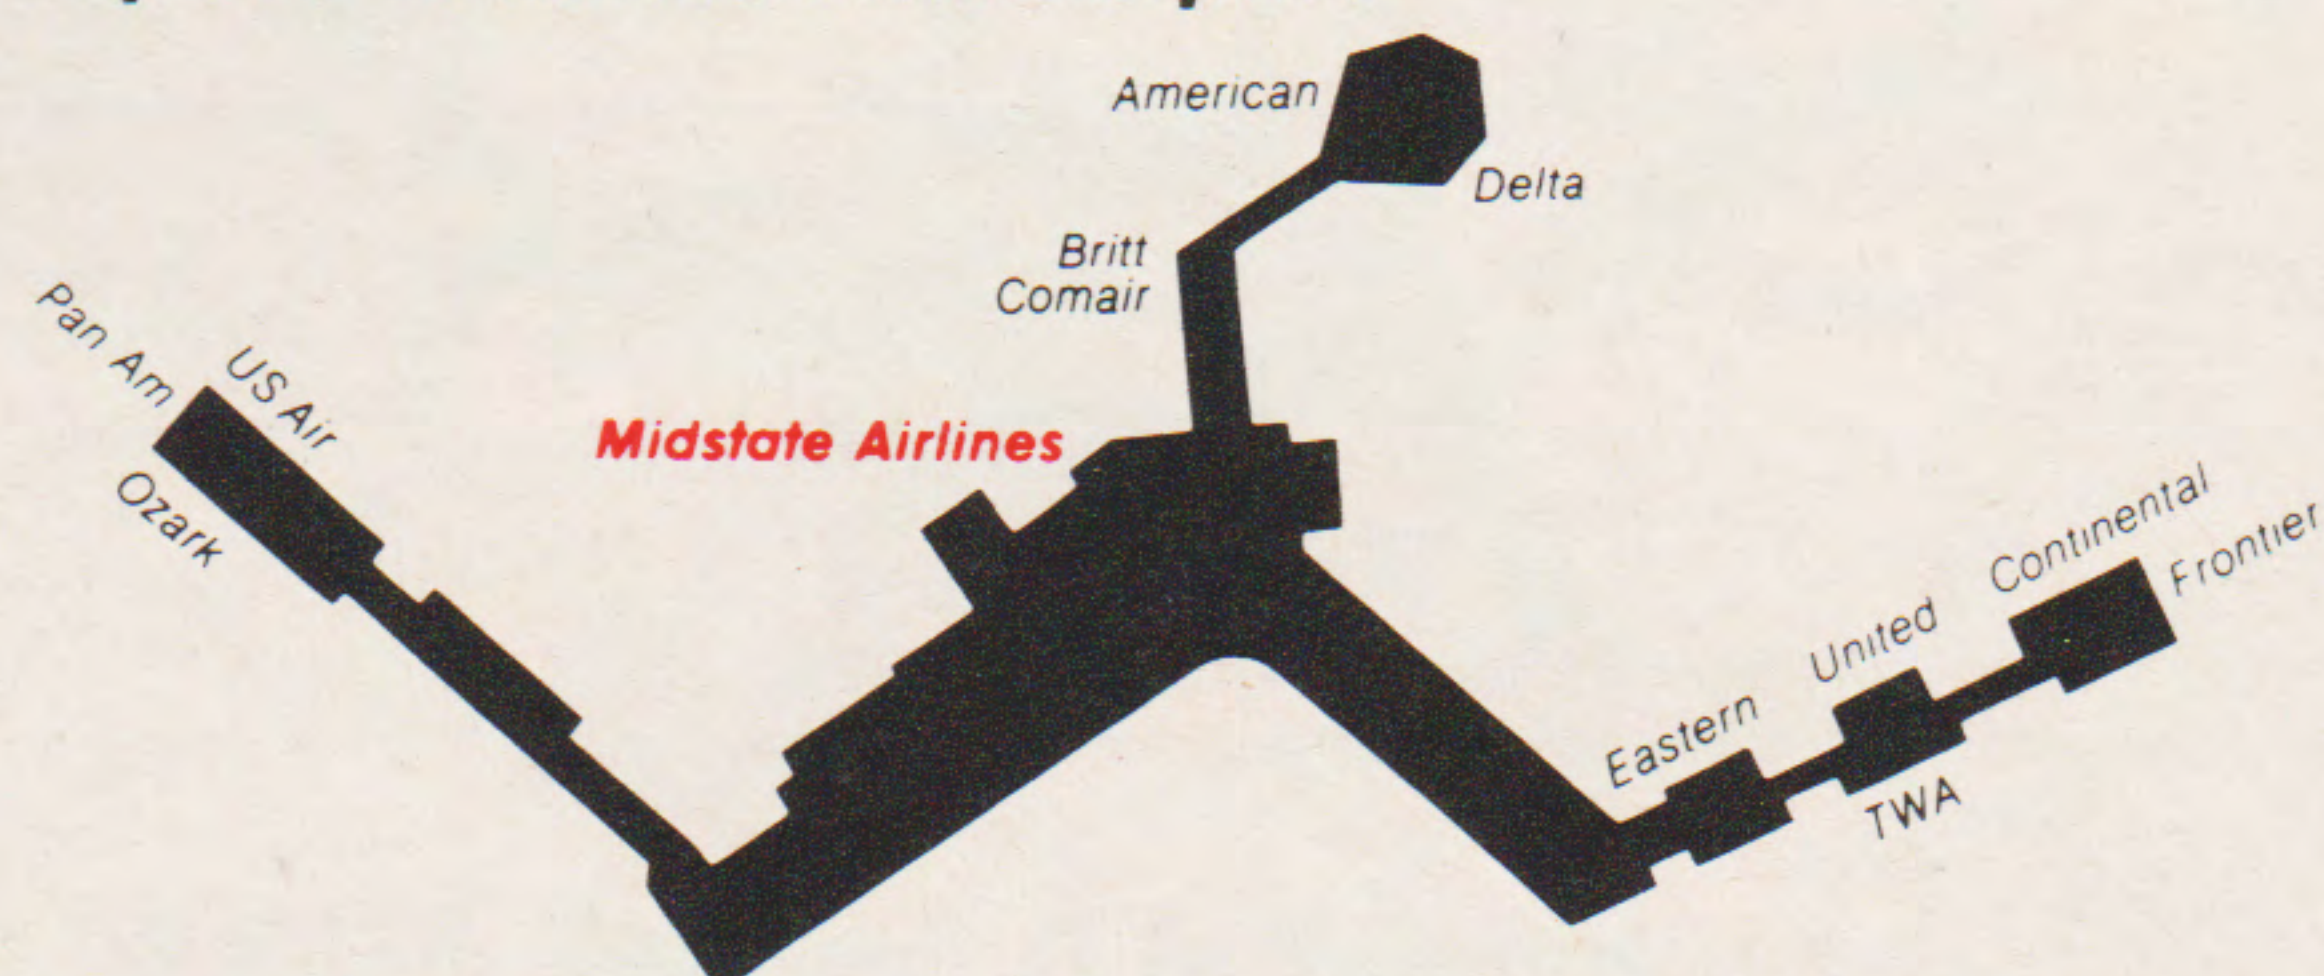

Indianapolis International Airport