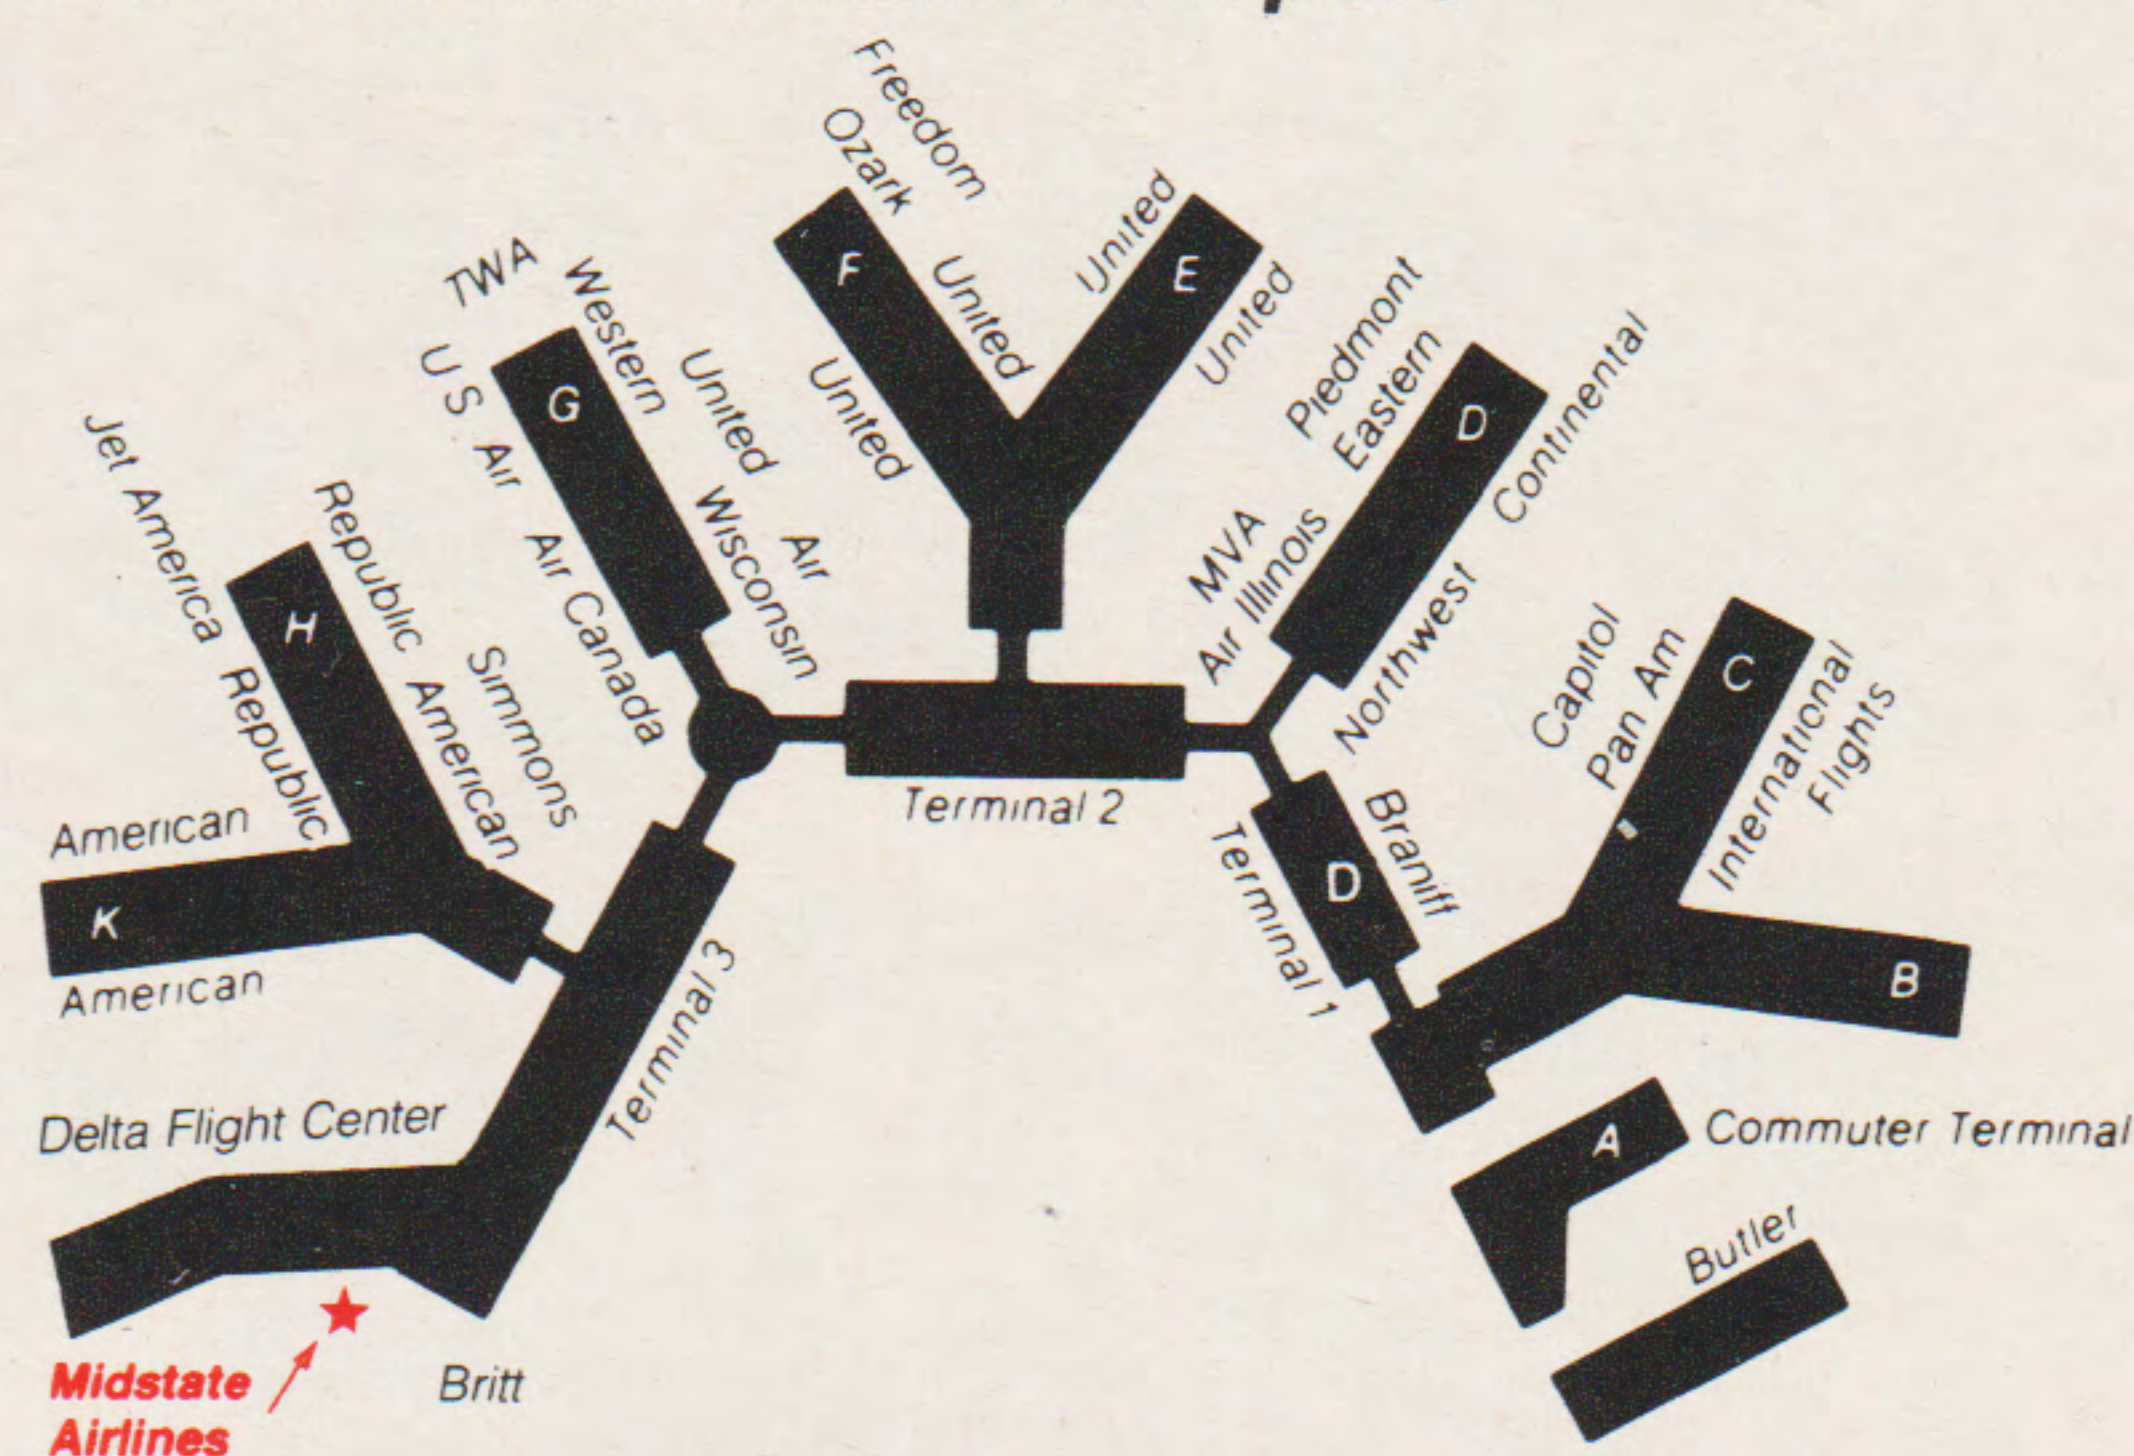

Ticket Counter—Midstate is located with Northwest Orient Airlines in the main terminal.

Gate—Midstate is located at Gate 27 on Concourse C.

Minneapolis/St. Paul

Minneapolis/St. Paul International Airport, 10 miles southwest of Minneapolis on Interstate 494. Local information: (612) 726-4723.

Ticket Counter—Midstate is located with Western Airlines in the main terminal.

Gate—Midstate is located on the Blue Concourse at Gate 52.

Muskegon

Muskegon County Airport, 6 miles south of Muskegon on Ellis Road. Local information: (616) 798-2187.

Rhineland

Rhineland Oneida County Airport, 1½ miles west of Rhineland on Highway 8. Information and reservations: (800) 826-0522. Local information: (715) 369-1955.

Traverse City

Cherry Capital Airport, 2 miles southeast of Traverse City, off Garfield Ave. Local information: (616) 946-2545.

Ticket Counter—Midstate is located on the lower level of the main terminal.

Gate—Midstate is located at the lower level of the main terminal.

Waterloo

Waterloo Municipal Airport, Livingston-Betsworth Field, 5 miles northwest of Waterloo off Highway 20. Local information: (319) 232-0990.

Wausau/Stevens Point

Central Wisconsin Airport, 13 miles south of Wausau or 20 miles north of Stevens Point at Junction Highway 51 and 153 near Mosinee. Local information: (715) 693-6980.

Chicago O'Hare International Airport