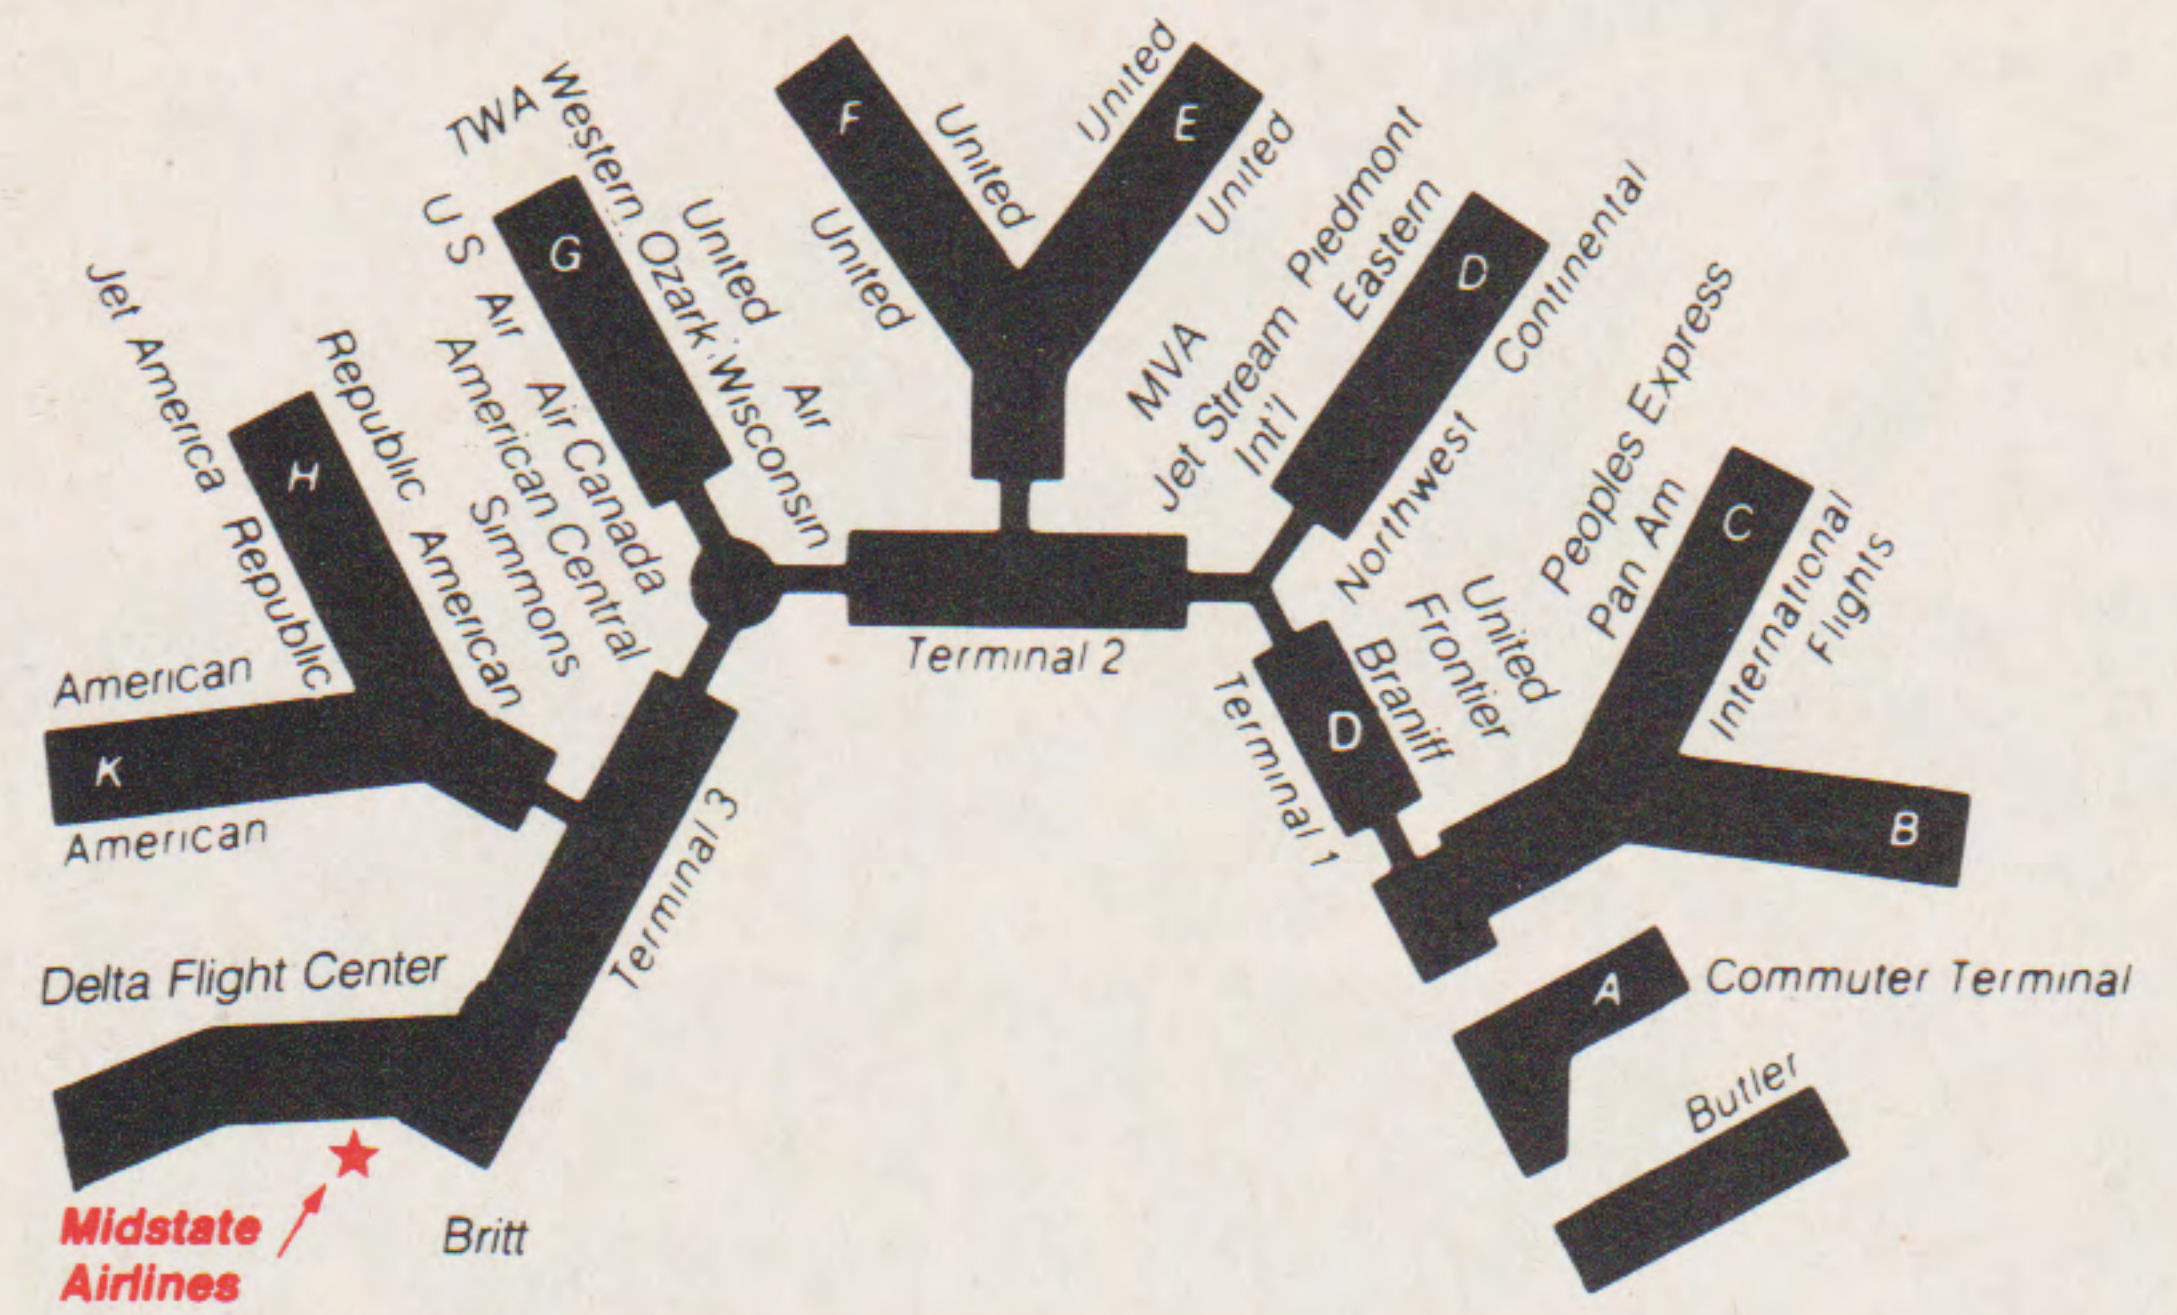

LaCrosse

LaCrosse Municipal Airport, 5 miles north of LaCrosse on Fanta Reed Road. Local information: (608) 782-3405.

Milwaukee

Mitchell Field, 8 miles south of Milwaukee on Interstate 94. Local information: (414) 747-4524.

Ticket Counter—Midstate is located with Northwest Orient Airlines in the main terminal.

Gate—Midstate is located at Gate 27 on Concourse C.

Minneapolis/St. Paul

Minneapolis/St. Paul International Airport, 10 miles southwest of Minneapolis on Interstate 494. Local information: (612) 726-4723.

Ticket Counter—Midstate is located with Western Airlines in the main terminal.

Gate—Midstate is located on the Blue Concourse at Gate 52.

Muskegon

Muskegon County Airport, 6 miles south of Muskegon on Ellis Road. Local information: (616) 798-2187.

Rhineland

Rhineland Oneida County Airport, 1 1/2 miles west of Rhineland on Highway 8. Local information: (715) 369-1955.

Traverse City

Cherry Capital Airport, 2 miles southeast of Traverse City, off Garfield Avenue. Local information: (616) 946-2545.

Ticket Counter—Midstate is located on the lower level of the main terminal.

Gate—Midstate is located at the lower level of the main terminal.

Wausau/Stevens Point

Central Wisconsin Airport, 13 miles south of Wausau or 20 miles north of Stevens Point at Junction Highway 51 and 153 near Mosinee. Local information: (715) 693-6980.

Chicago O'Hare International Airport