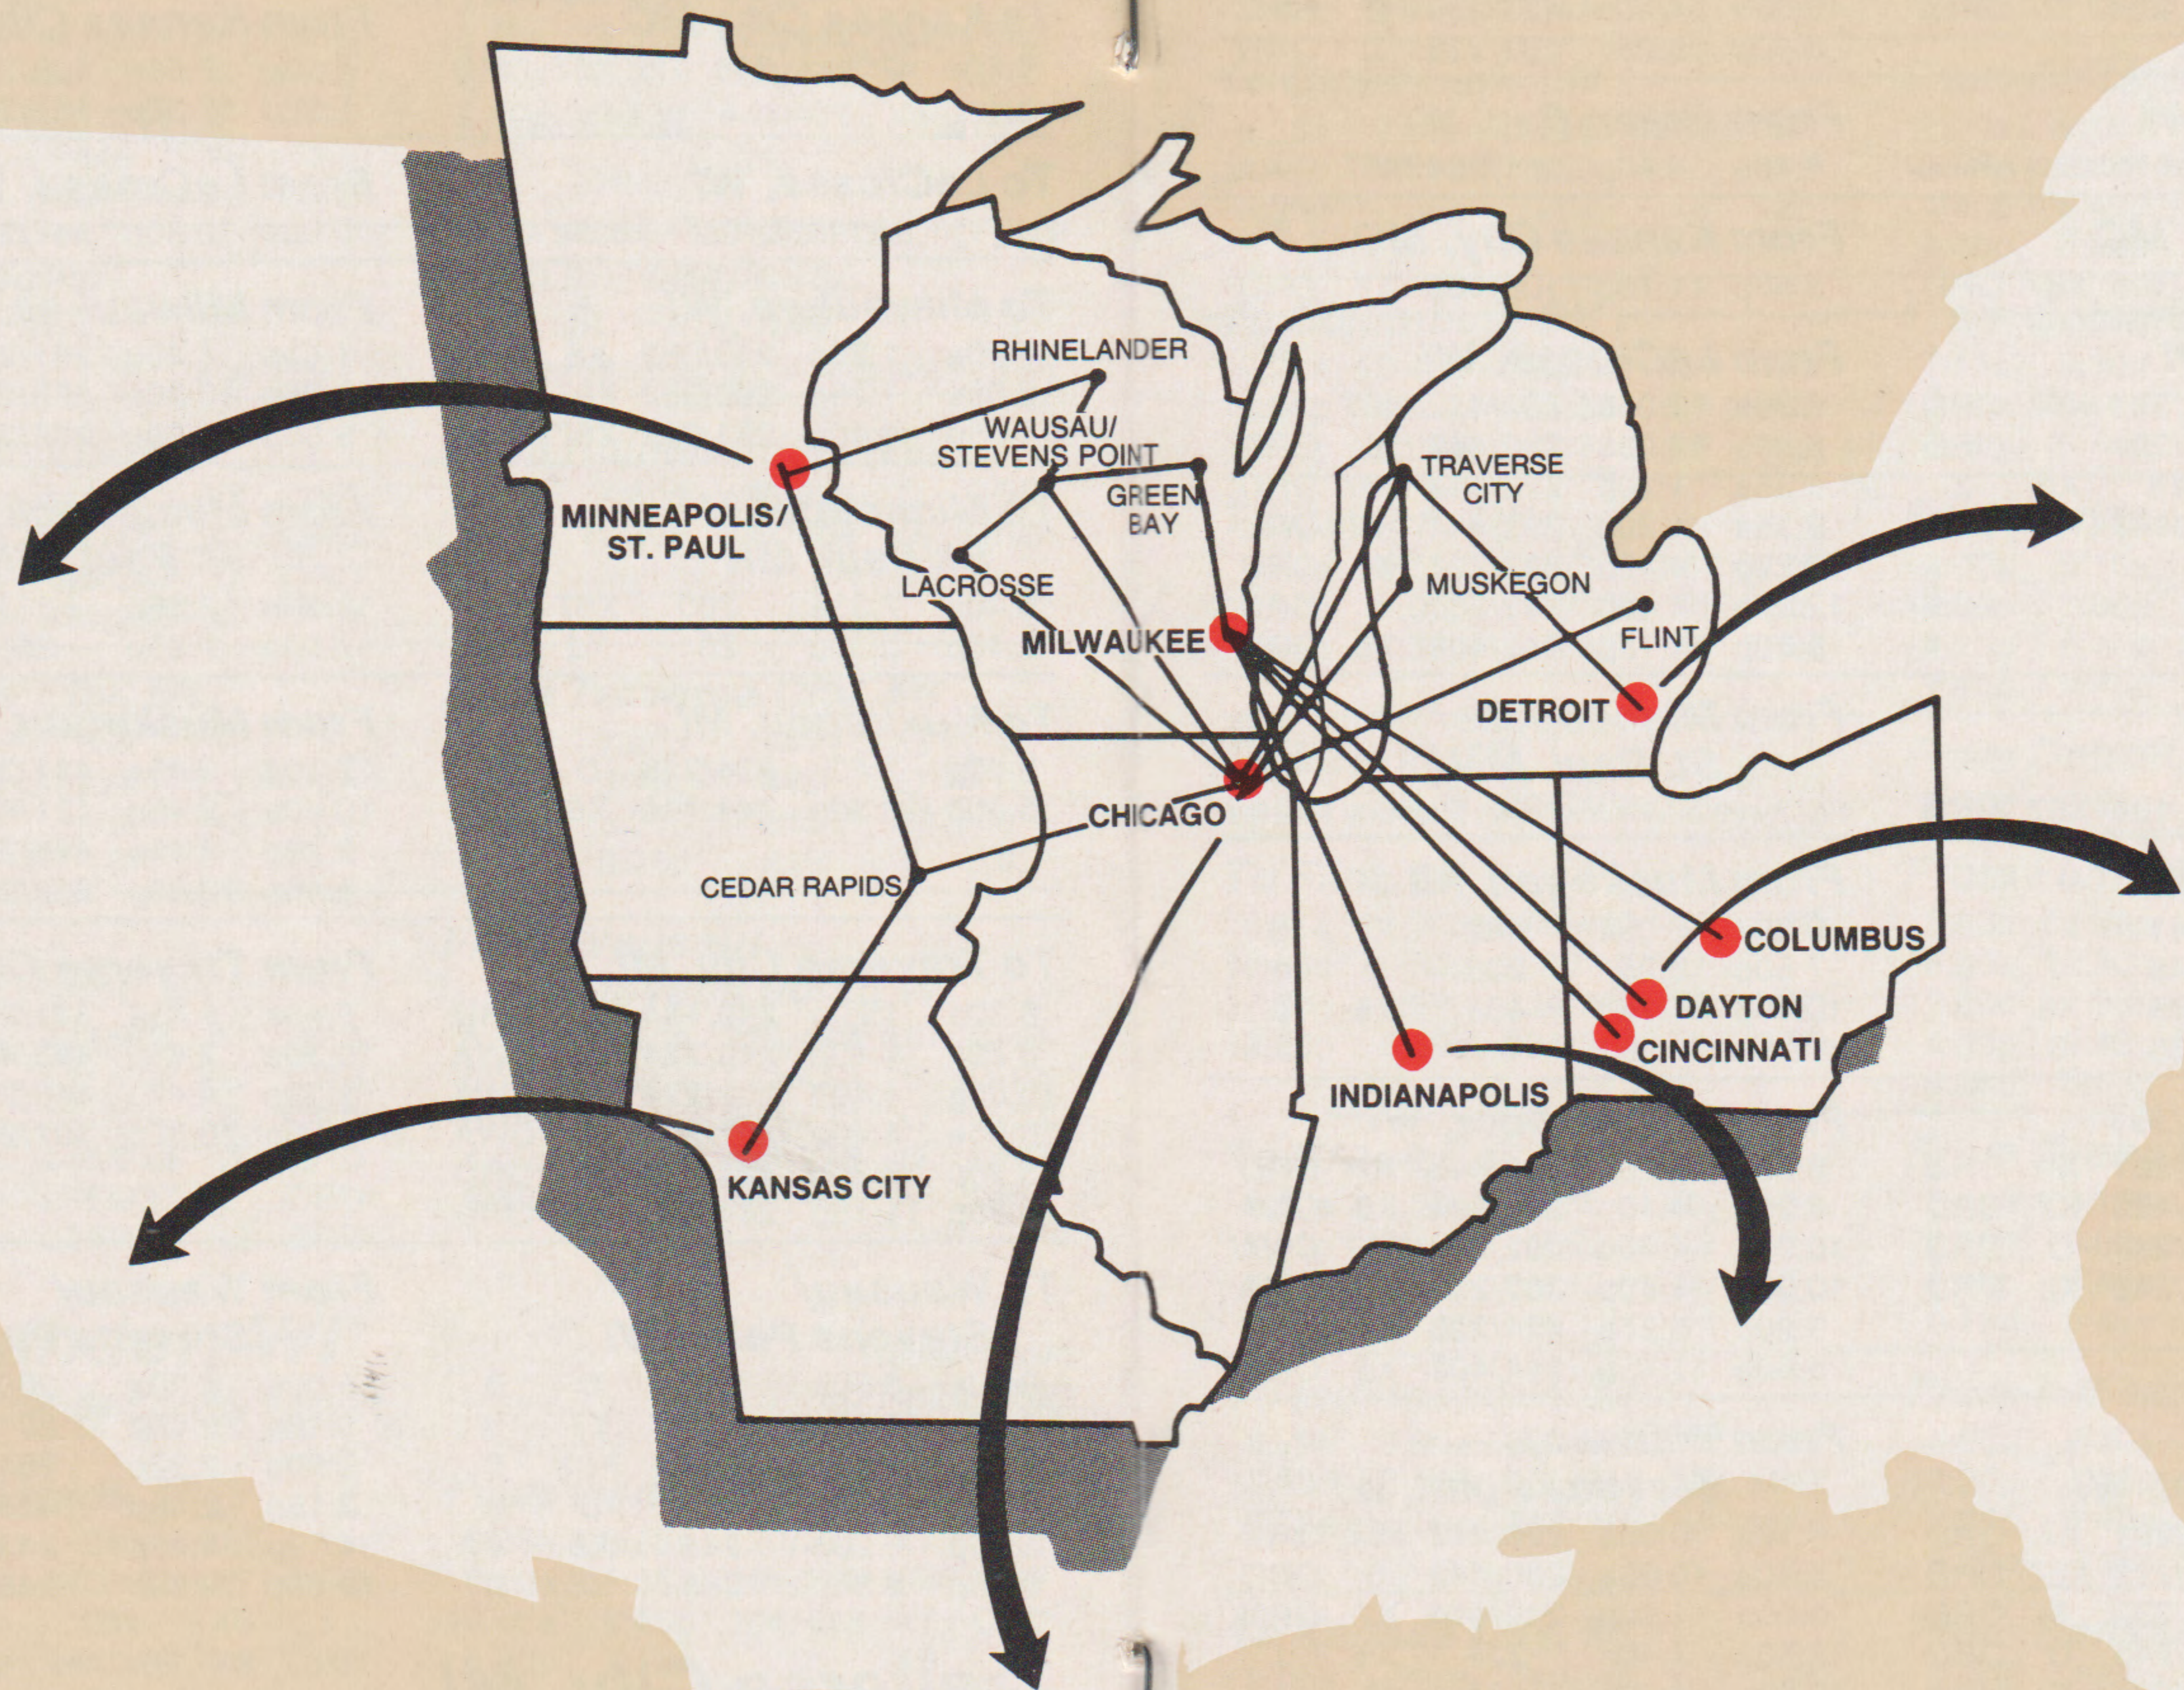

Midstate Airlines Route System

Getting there is getting easier.