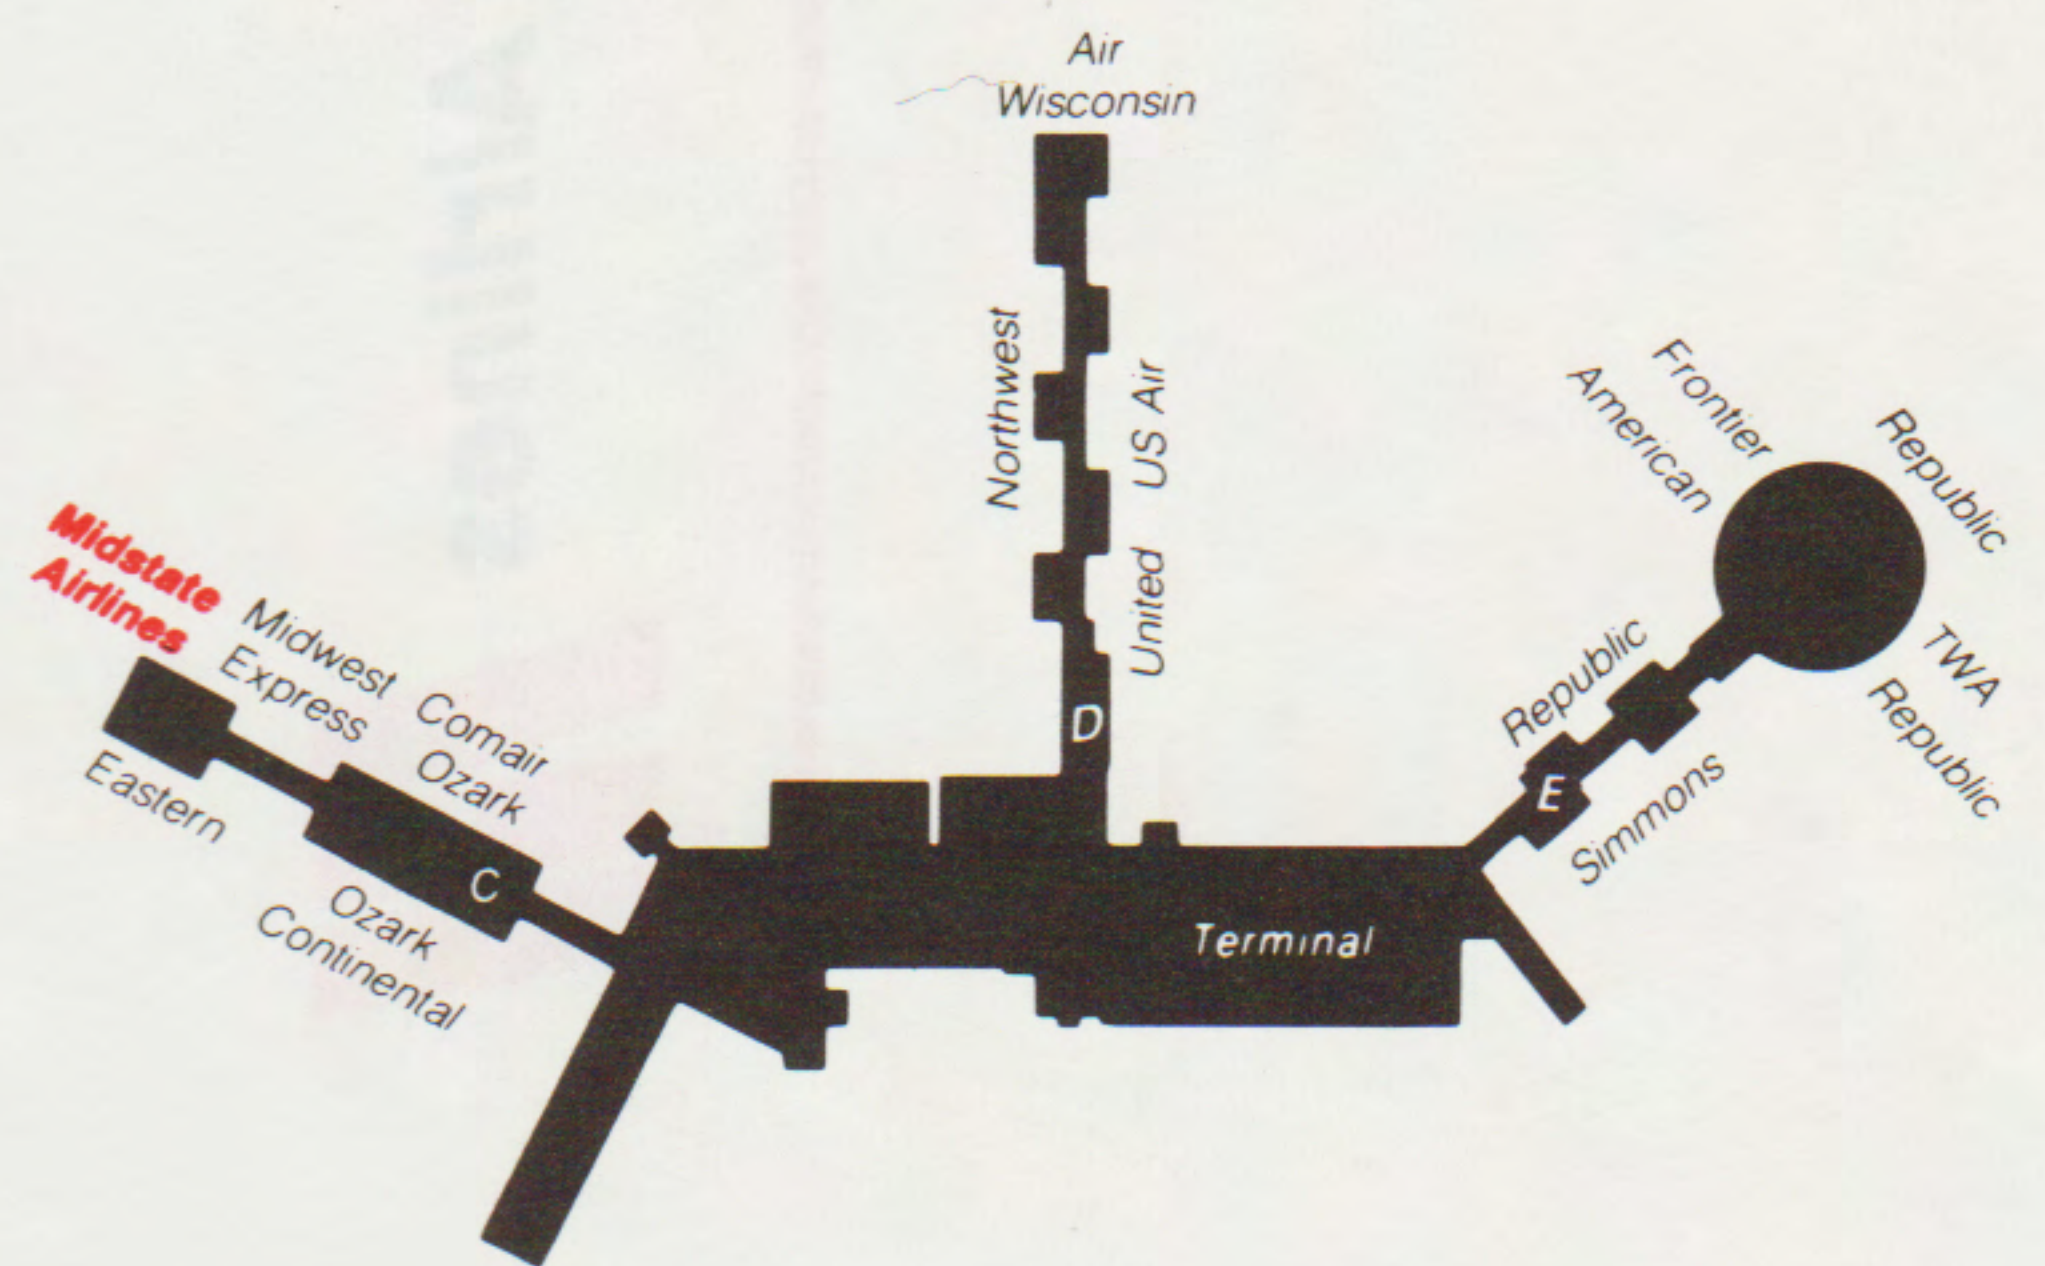

Mitchell Field — Milwaukee