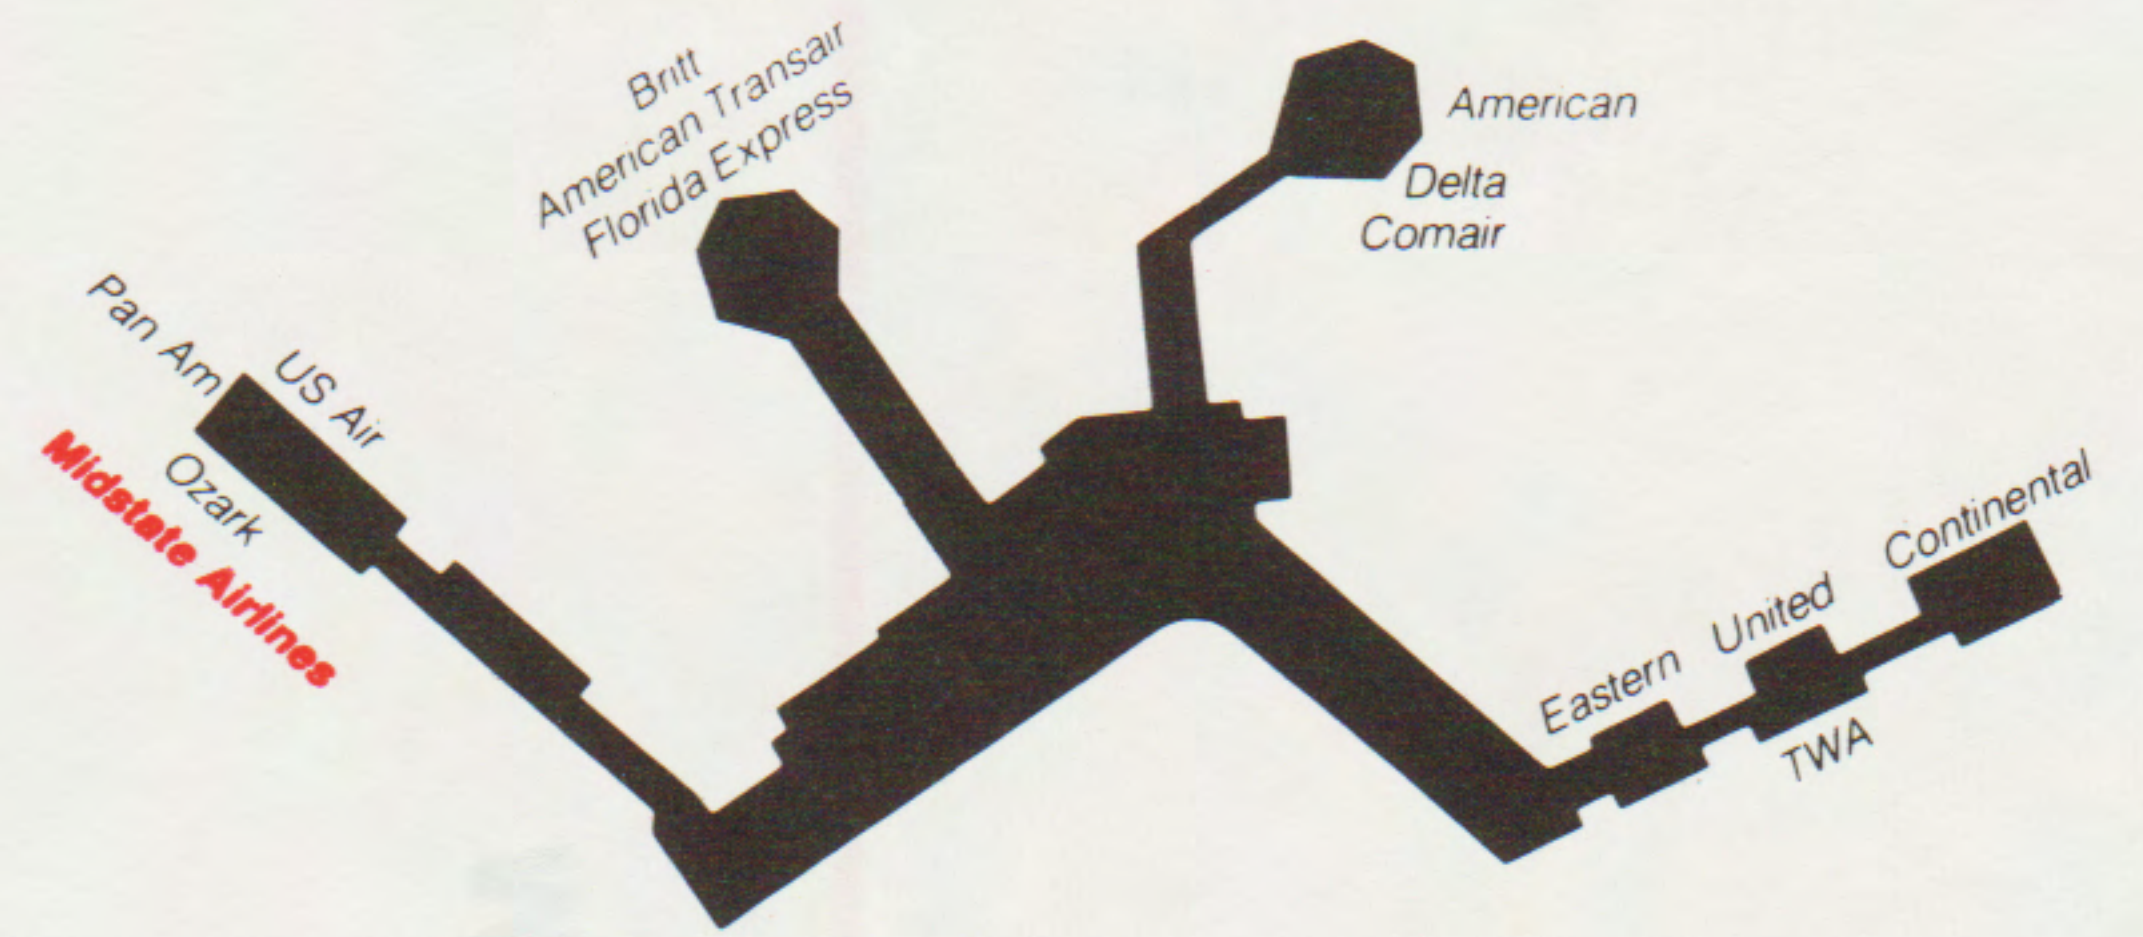

Indianapolis International Airport