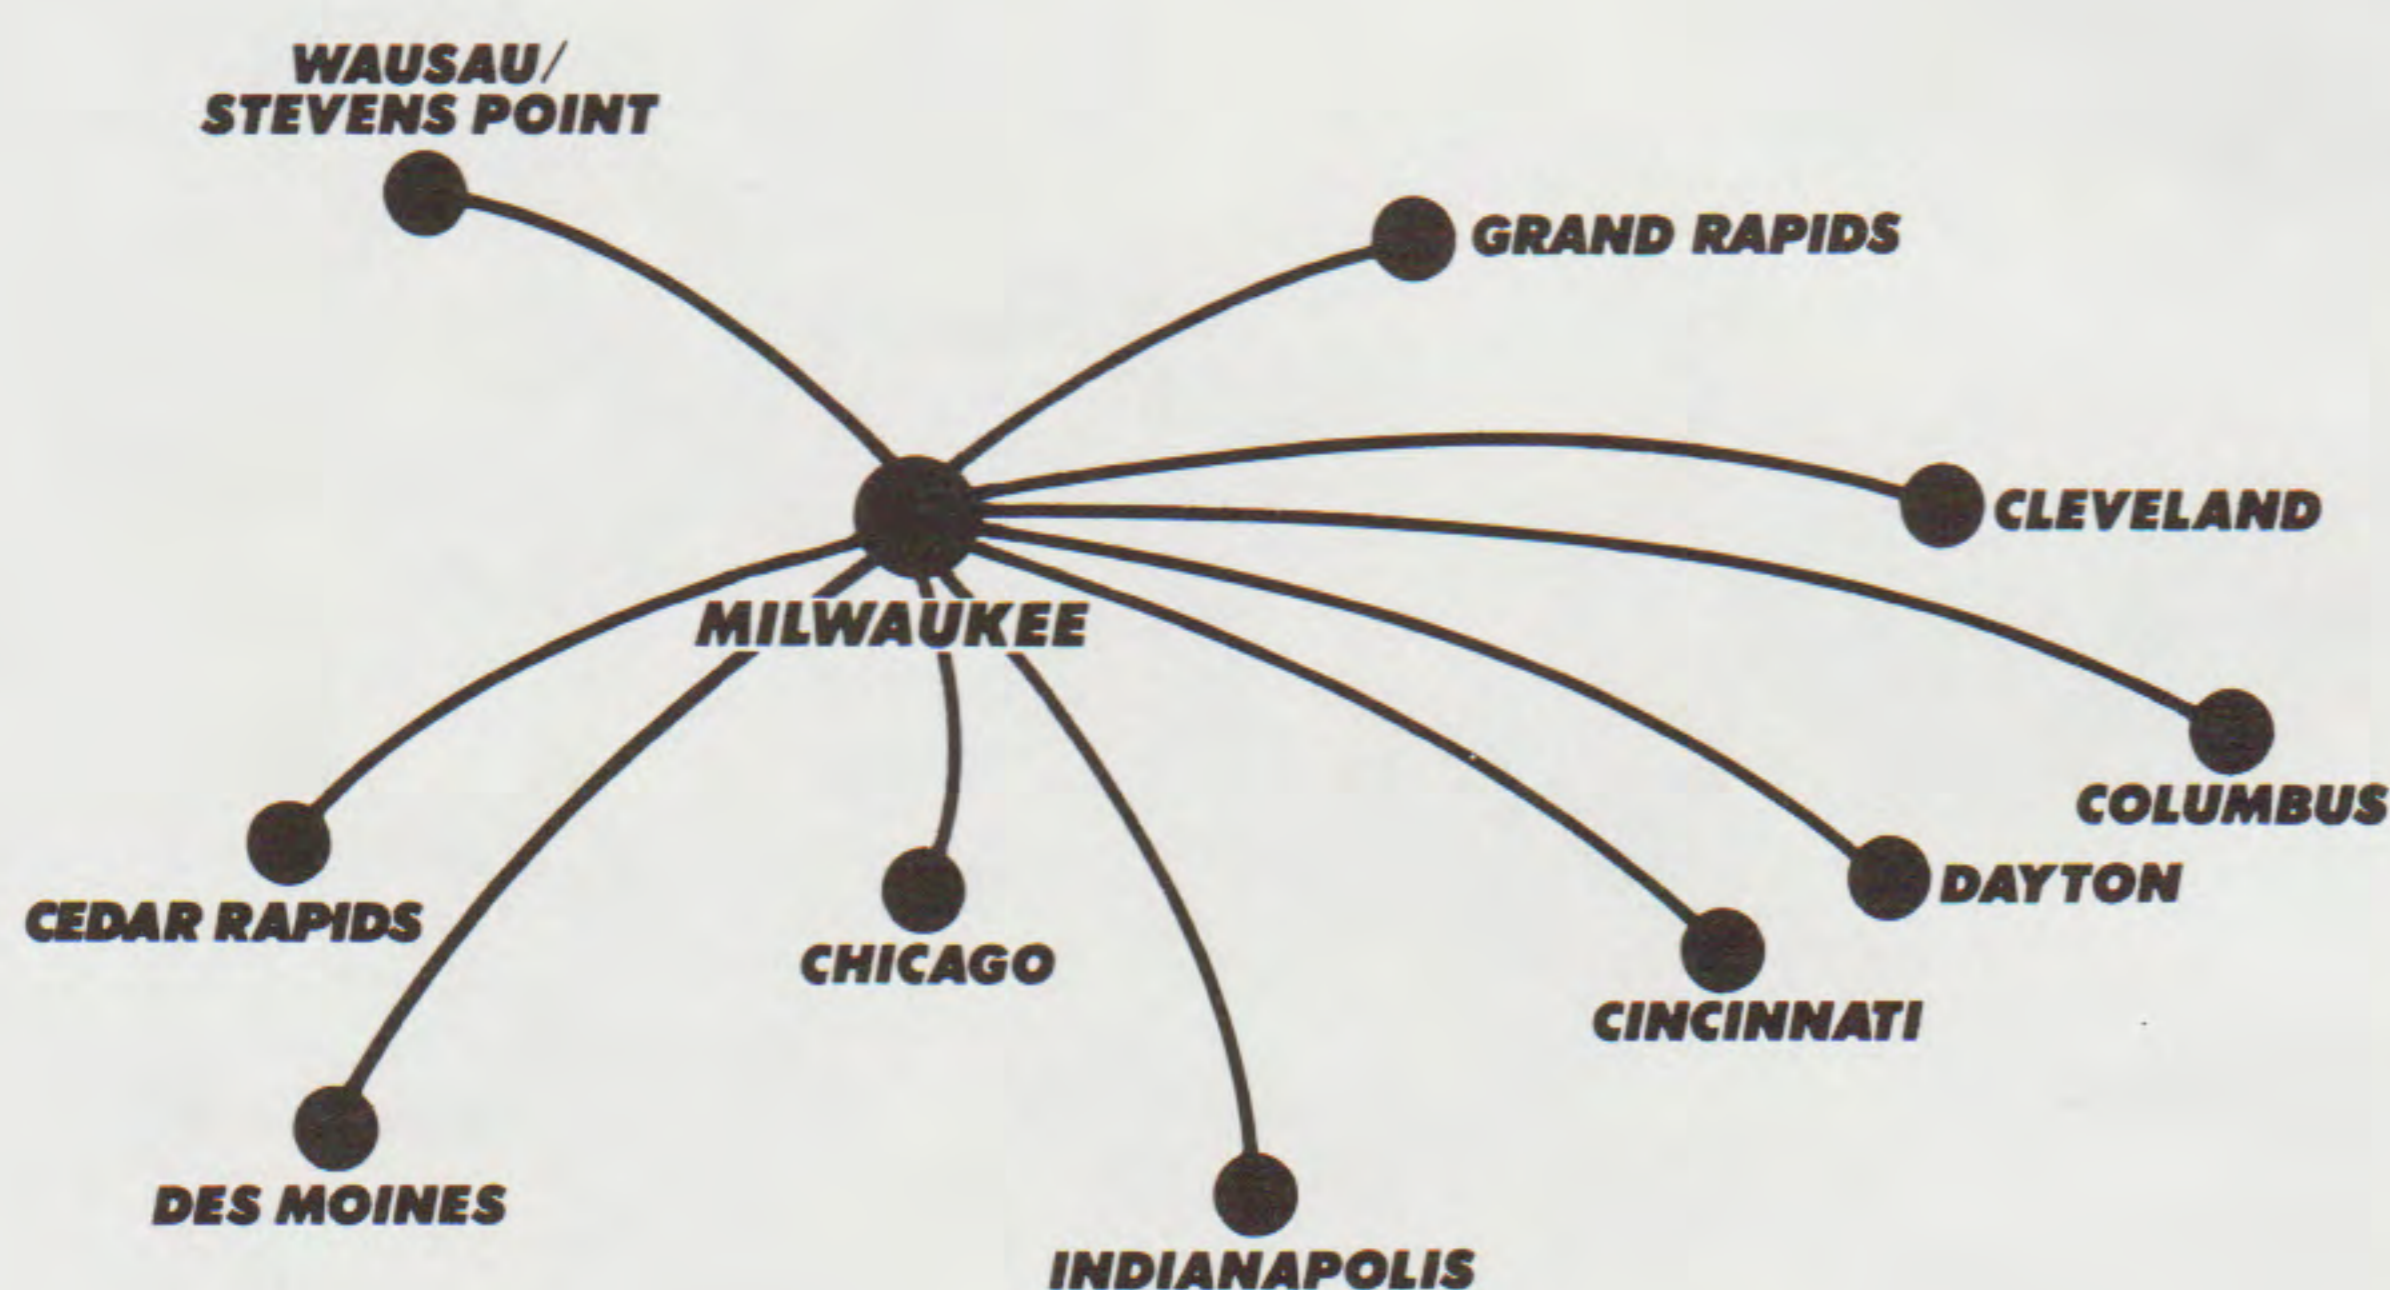

Midstate Airlines

Flight Schedule

Effective June 15, 1986

**FLY MIDSTATE TO
MILWAUKEE. WE'VE GOT THE
RIGHT CONNECTIONS!**

Midstate Airlines

Flight Schedule

Effective June 15, 1986

Midstate Airlines

Midstate Airlines
3101 Dixon Street
Stevens Point, WI
54481

**FLY MIDSTATE TO
MILWAUKEE. WE'VE GOT THE
RIGHT CONNECTIONS!**

Bulk Rate
U.S. Postage
PAID
Permit No. 2855
Milwaukee, WI

THE MILWAUKEE ADVANTAGE.

Fly Midstate Airlines through Milwaukee to business centers all over the Midwest.

In Milwaukee, you'll get quick connections to another 10 points on the Midstate system. Through our Milwaukee hub, flights arrive and depart within minutes of each other. This 'banking' concept not only gives Midstate passengers the best service to and from Milwaukee, but also between many of the 10 cities served by Midstate from Milwaukee!

Enjoy an uncongested airport. Appreciate our frequent and convenient flights.

And when you're traveling beyond the Midstate system, we offer low joint fares and convenient connections with all major airlines.