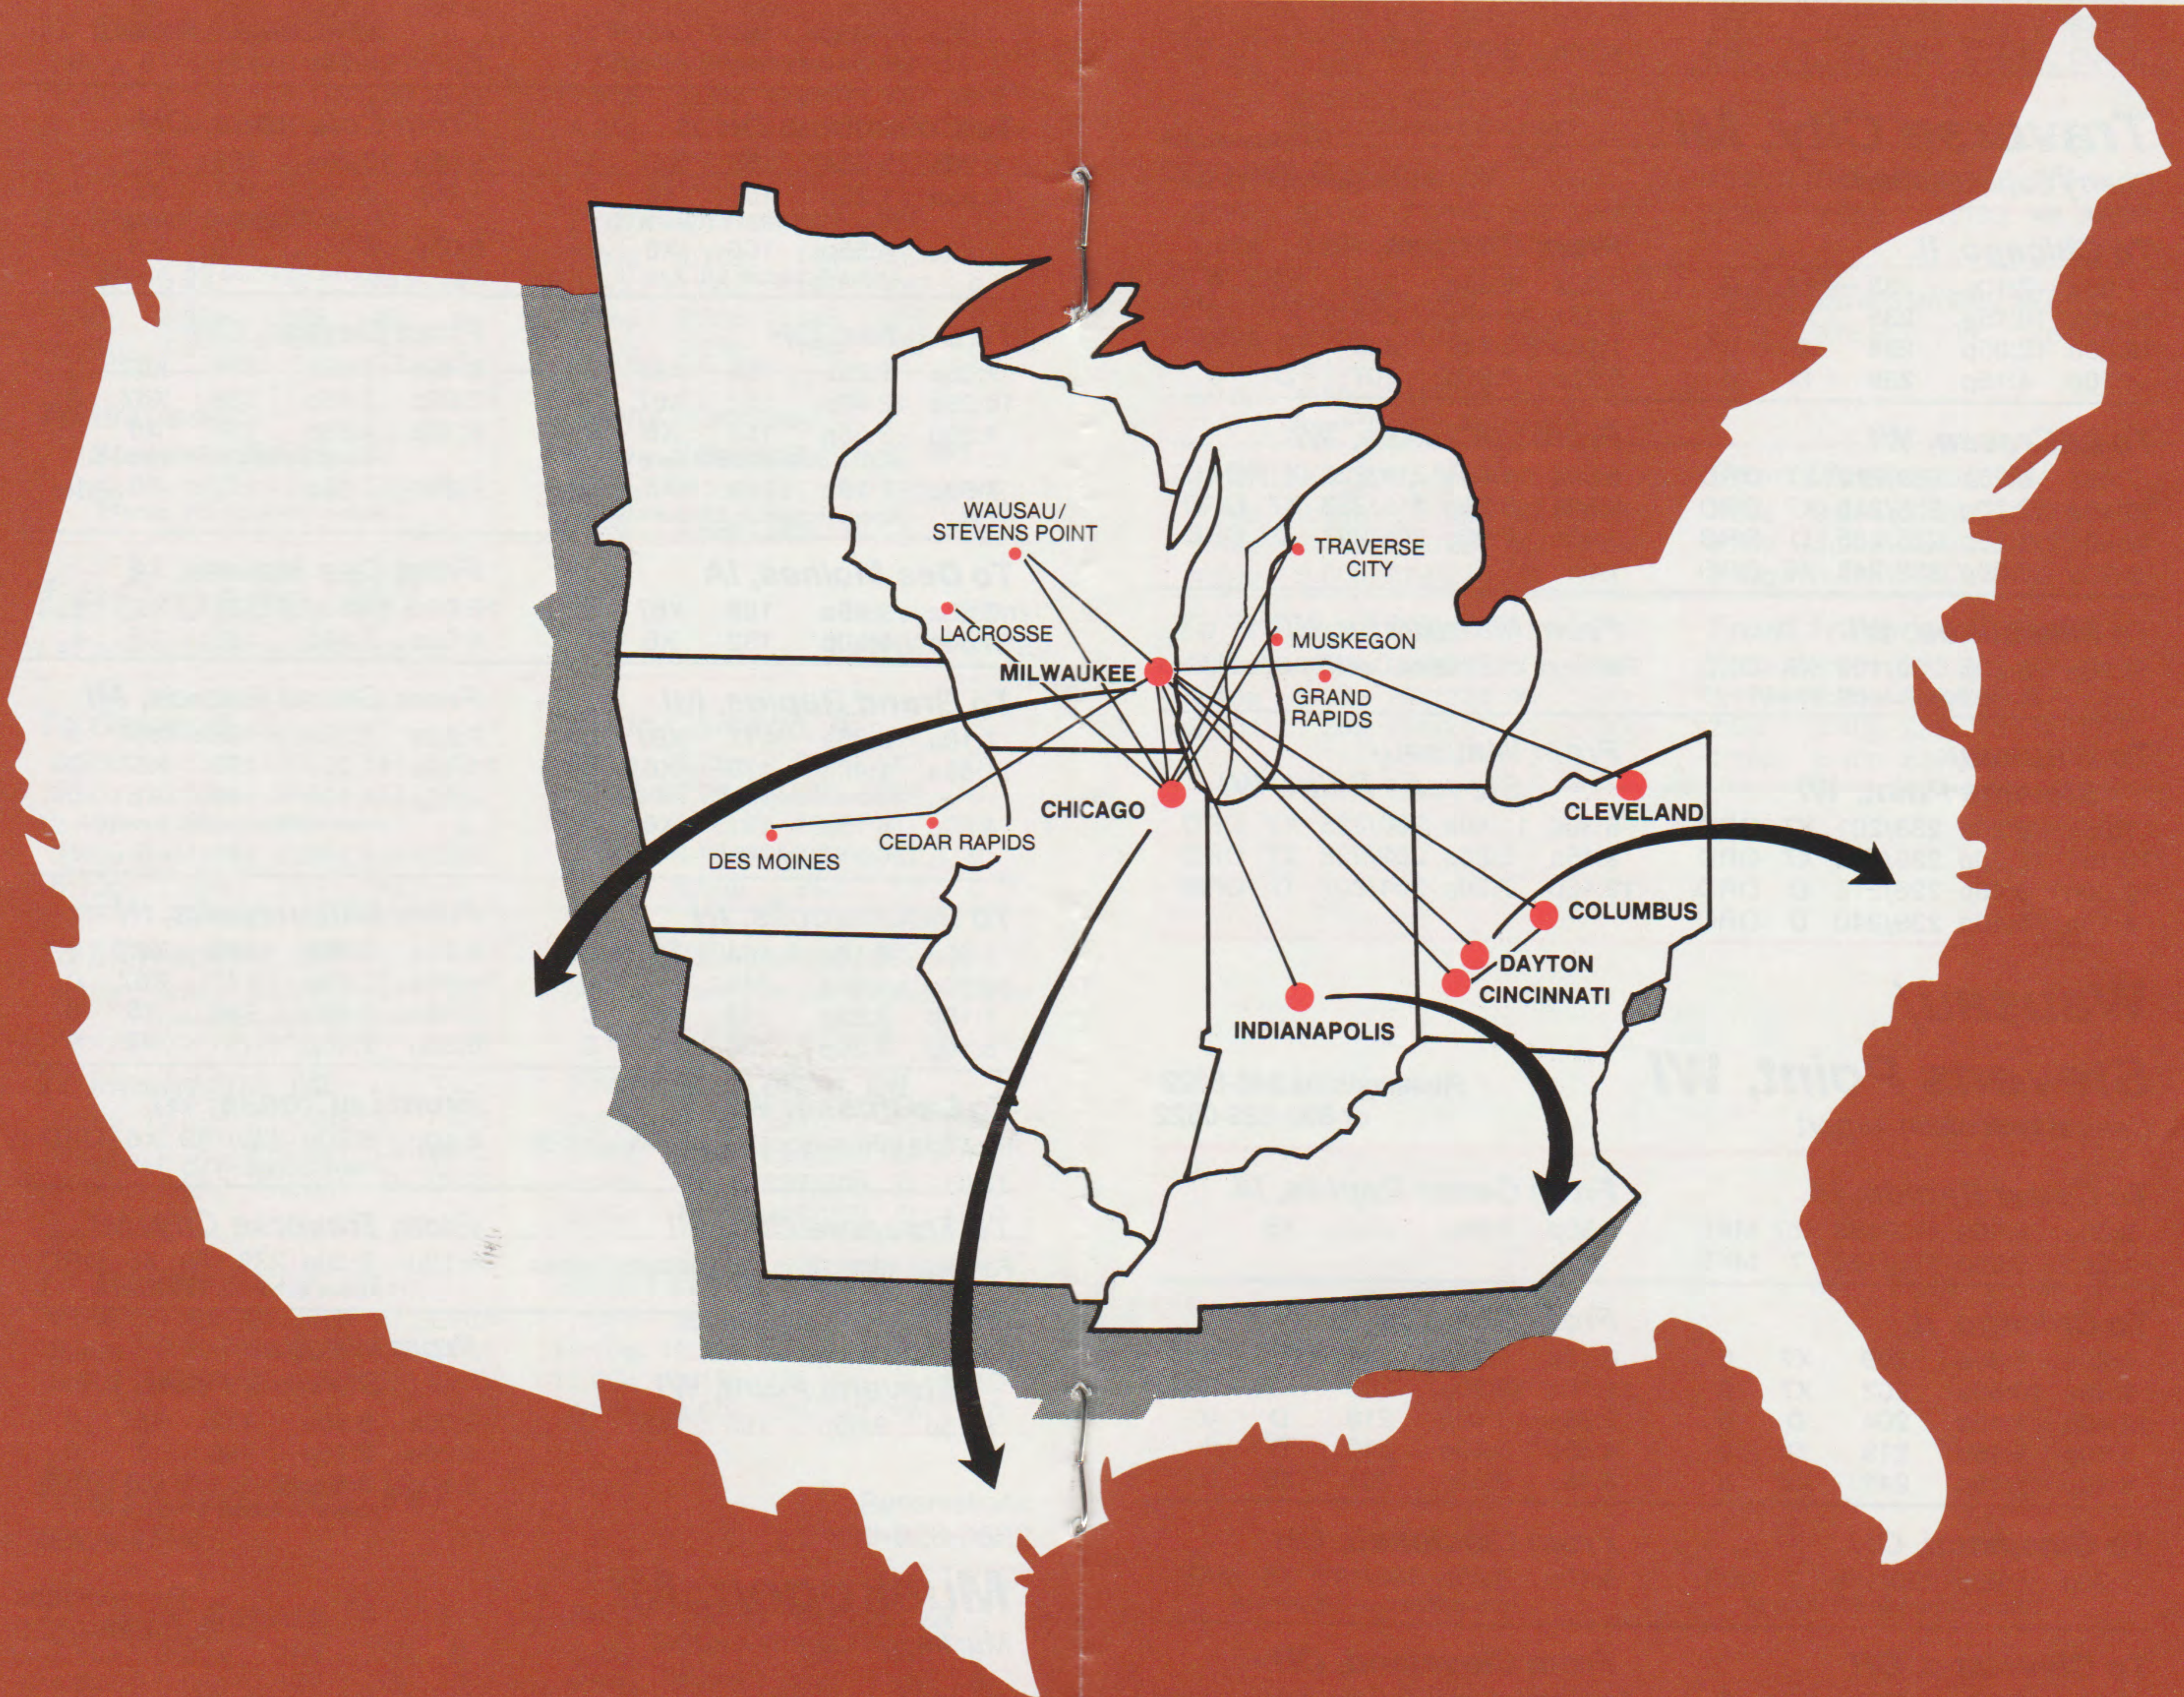

Midstate Airlines Route System

Getting there is getting easier.