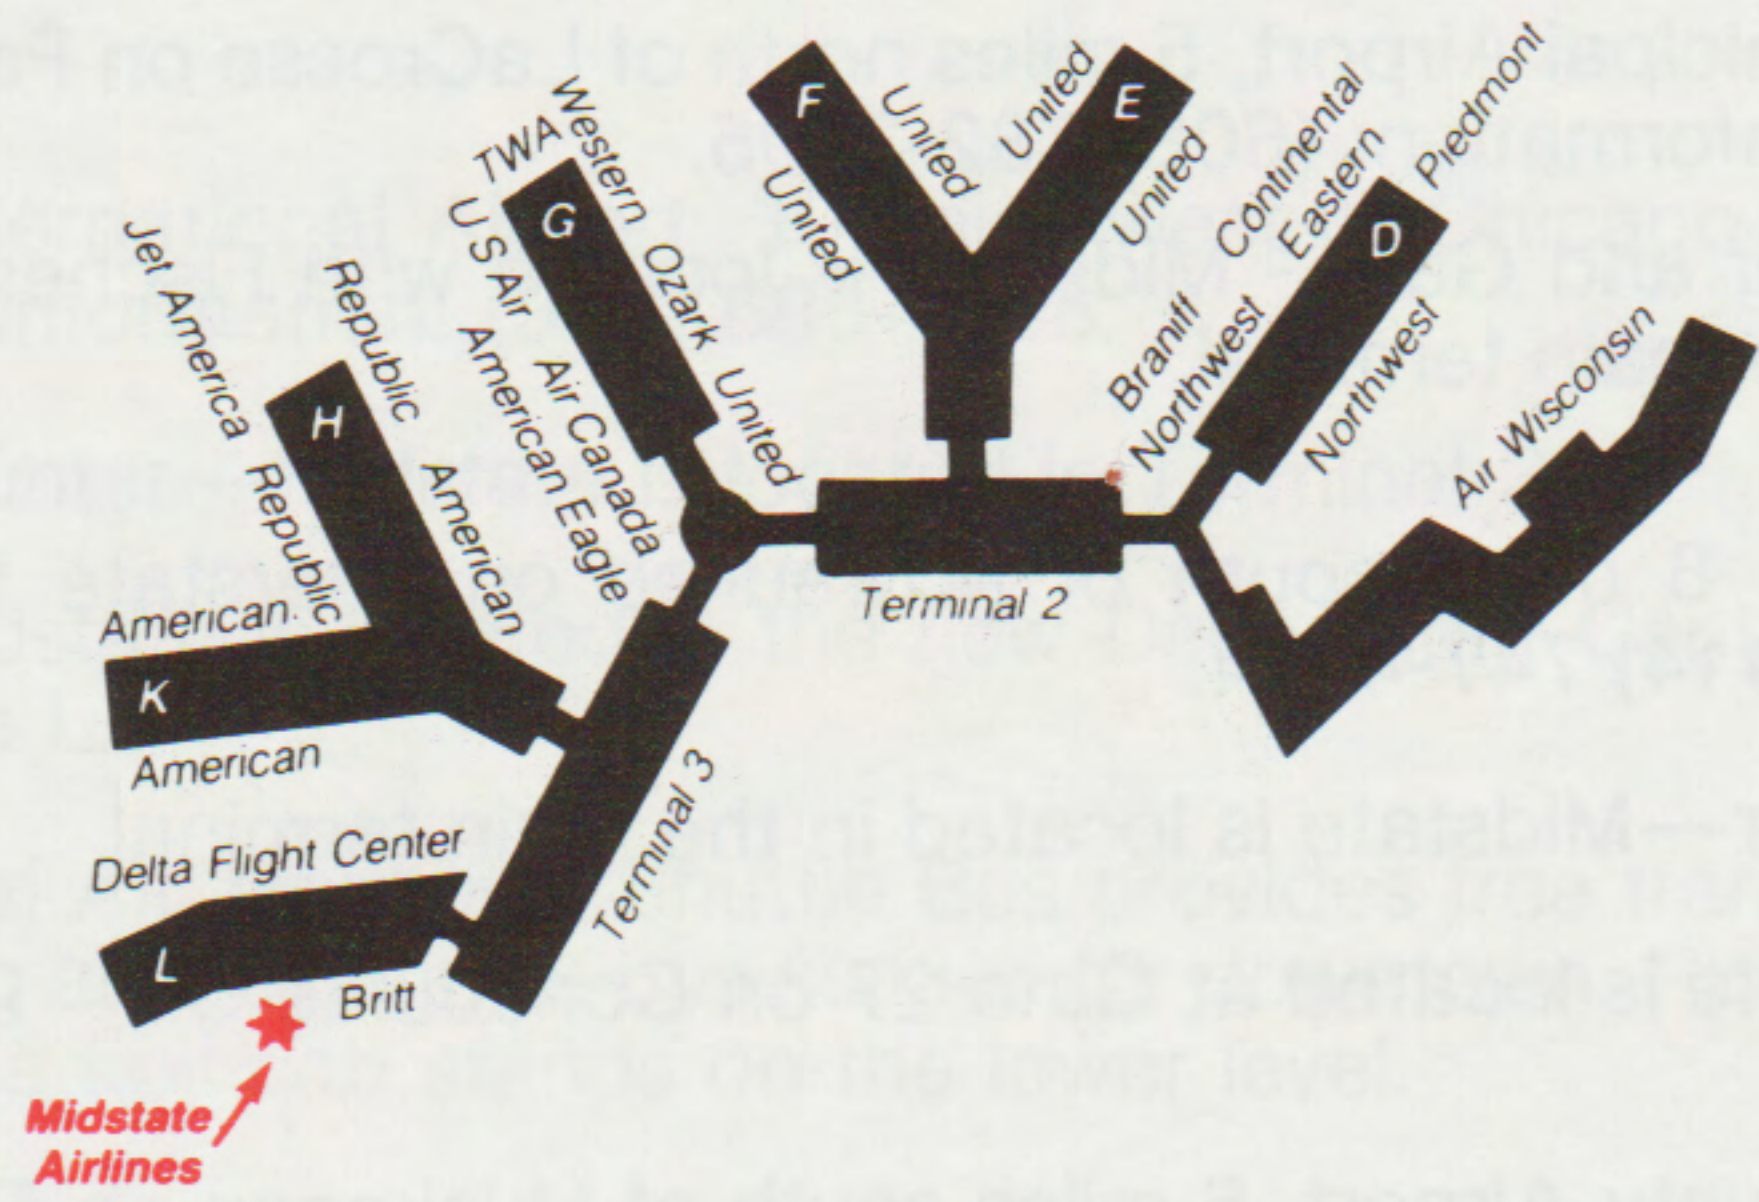

Chicago O'Hare International Airport