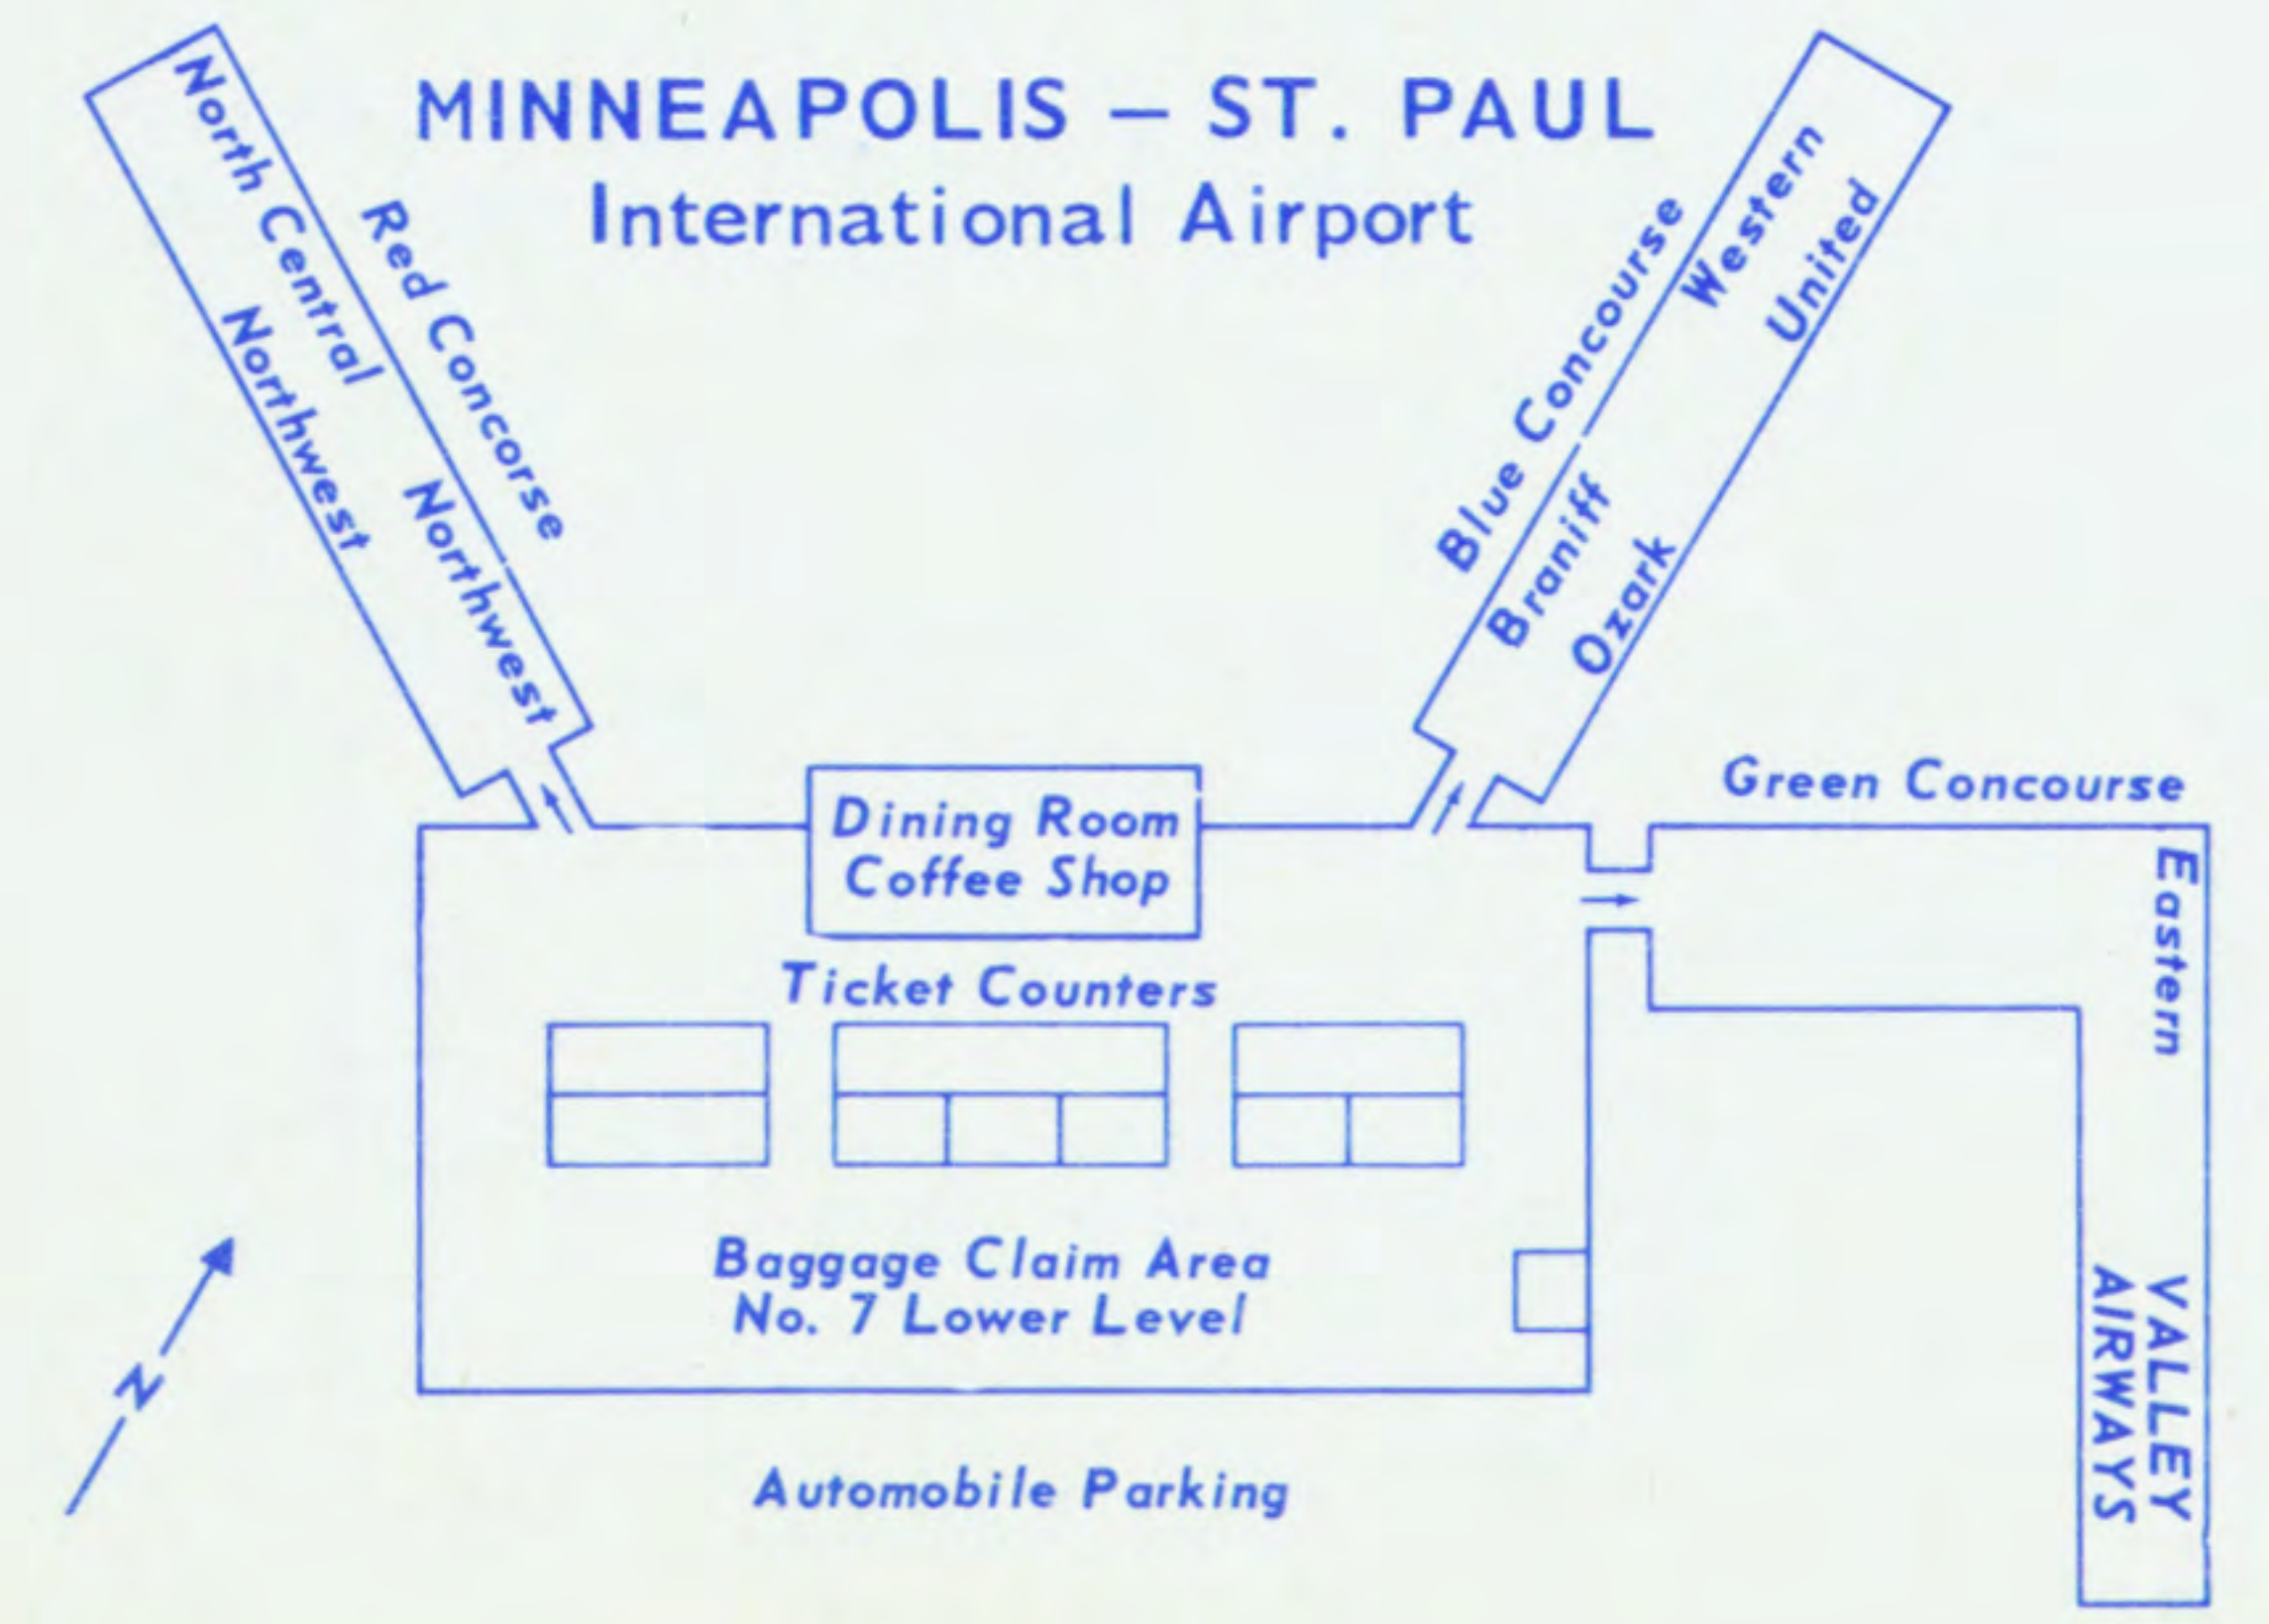

VALLEY AIRWAYS PASSENGERS CHECK IN at Valley Airways ticket counter located on Green Concourse upper level on north side of terminal building. Passenger boarding through gate 35. Arriving baggage may be claimed at claim area seven on lower level of main terminal building.