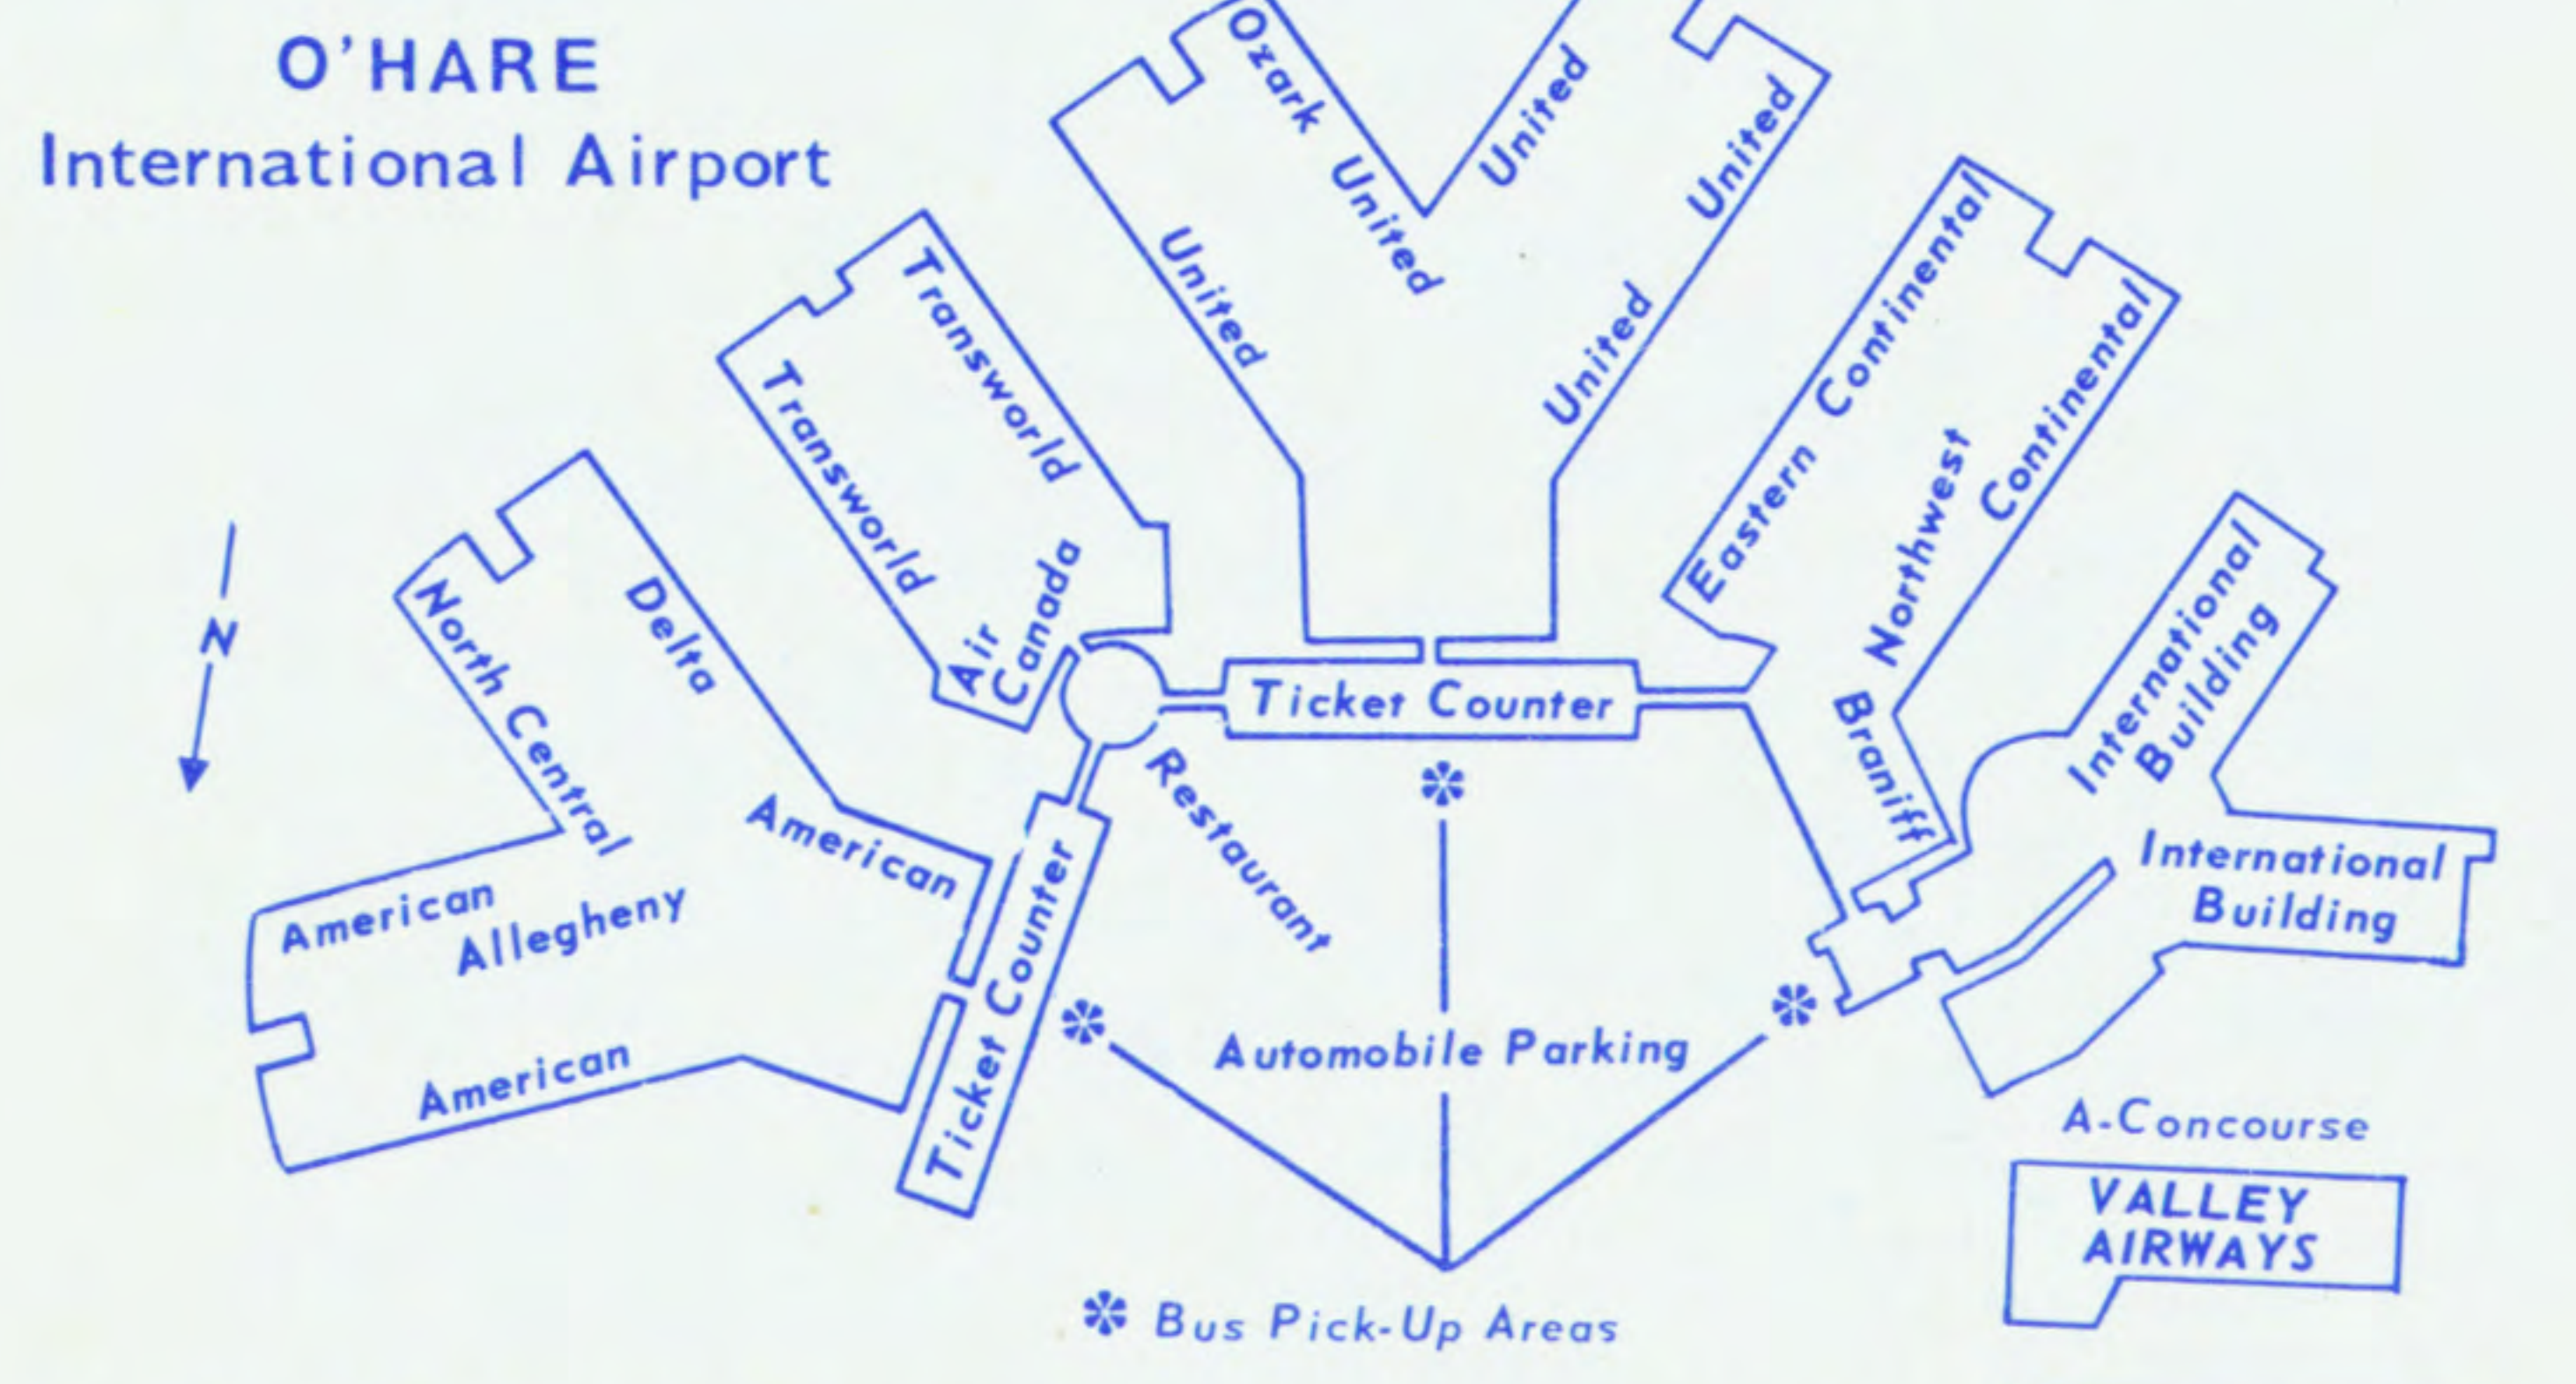

SERVICE TO CHICAGO

Valley Airways flights to Chicago arrive at O'Hare International Airport with service to all the world.

VALLEY AIRWAYS OPERATES FROM the A-Concourse located between Butler Aviation and the International Terminal.

COURTESY BUS PICK-UP from main terminals at O'Hare. Call 686-7401 for free pick-up from lower level to Valley Airways ticket and passenger lounge. Valley Airways arriving flights are met in Chicago by a courtesy bus. Transportation is provided free of charge to all connecting airlines at O'Hare Airport and to the airport bus service for downtown Chicago.