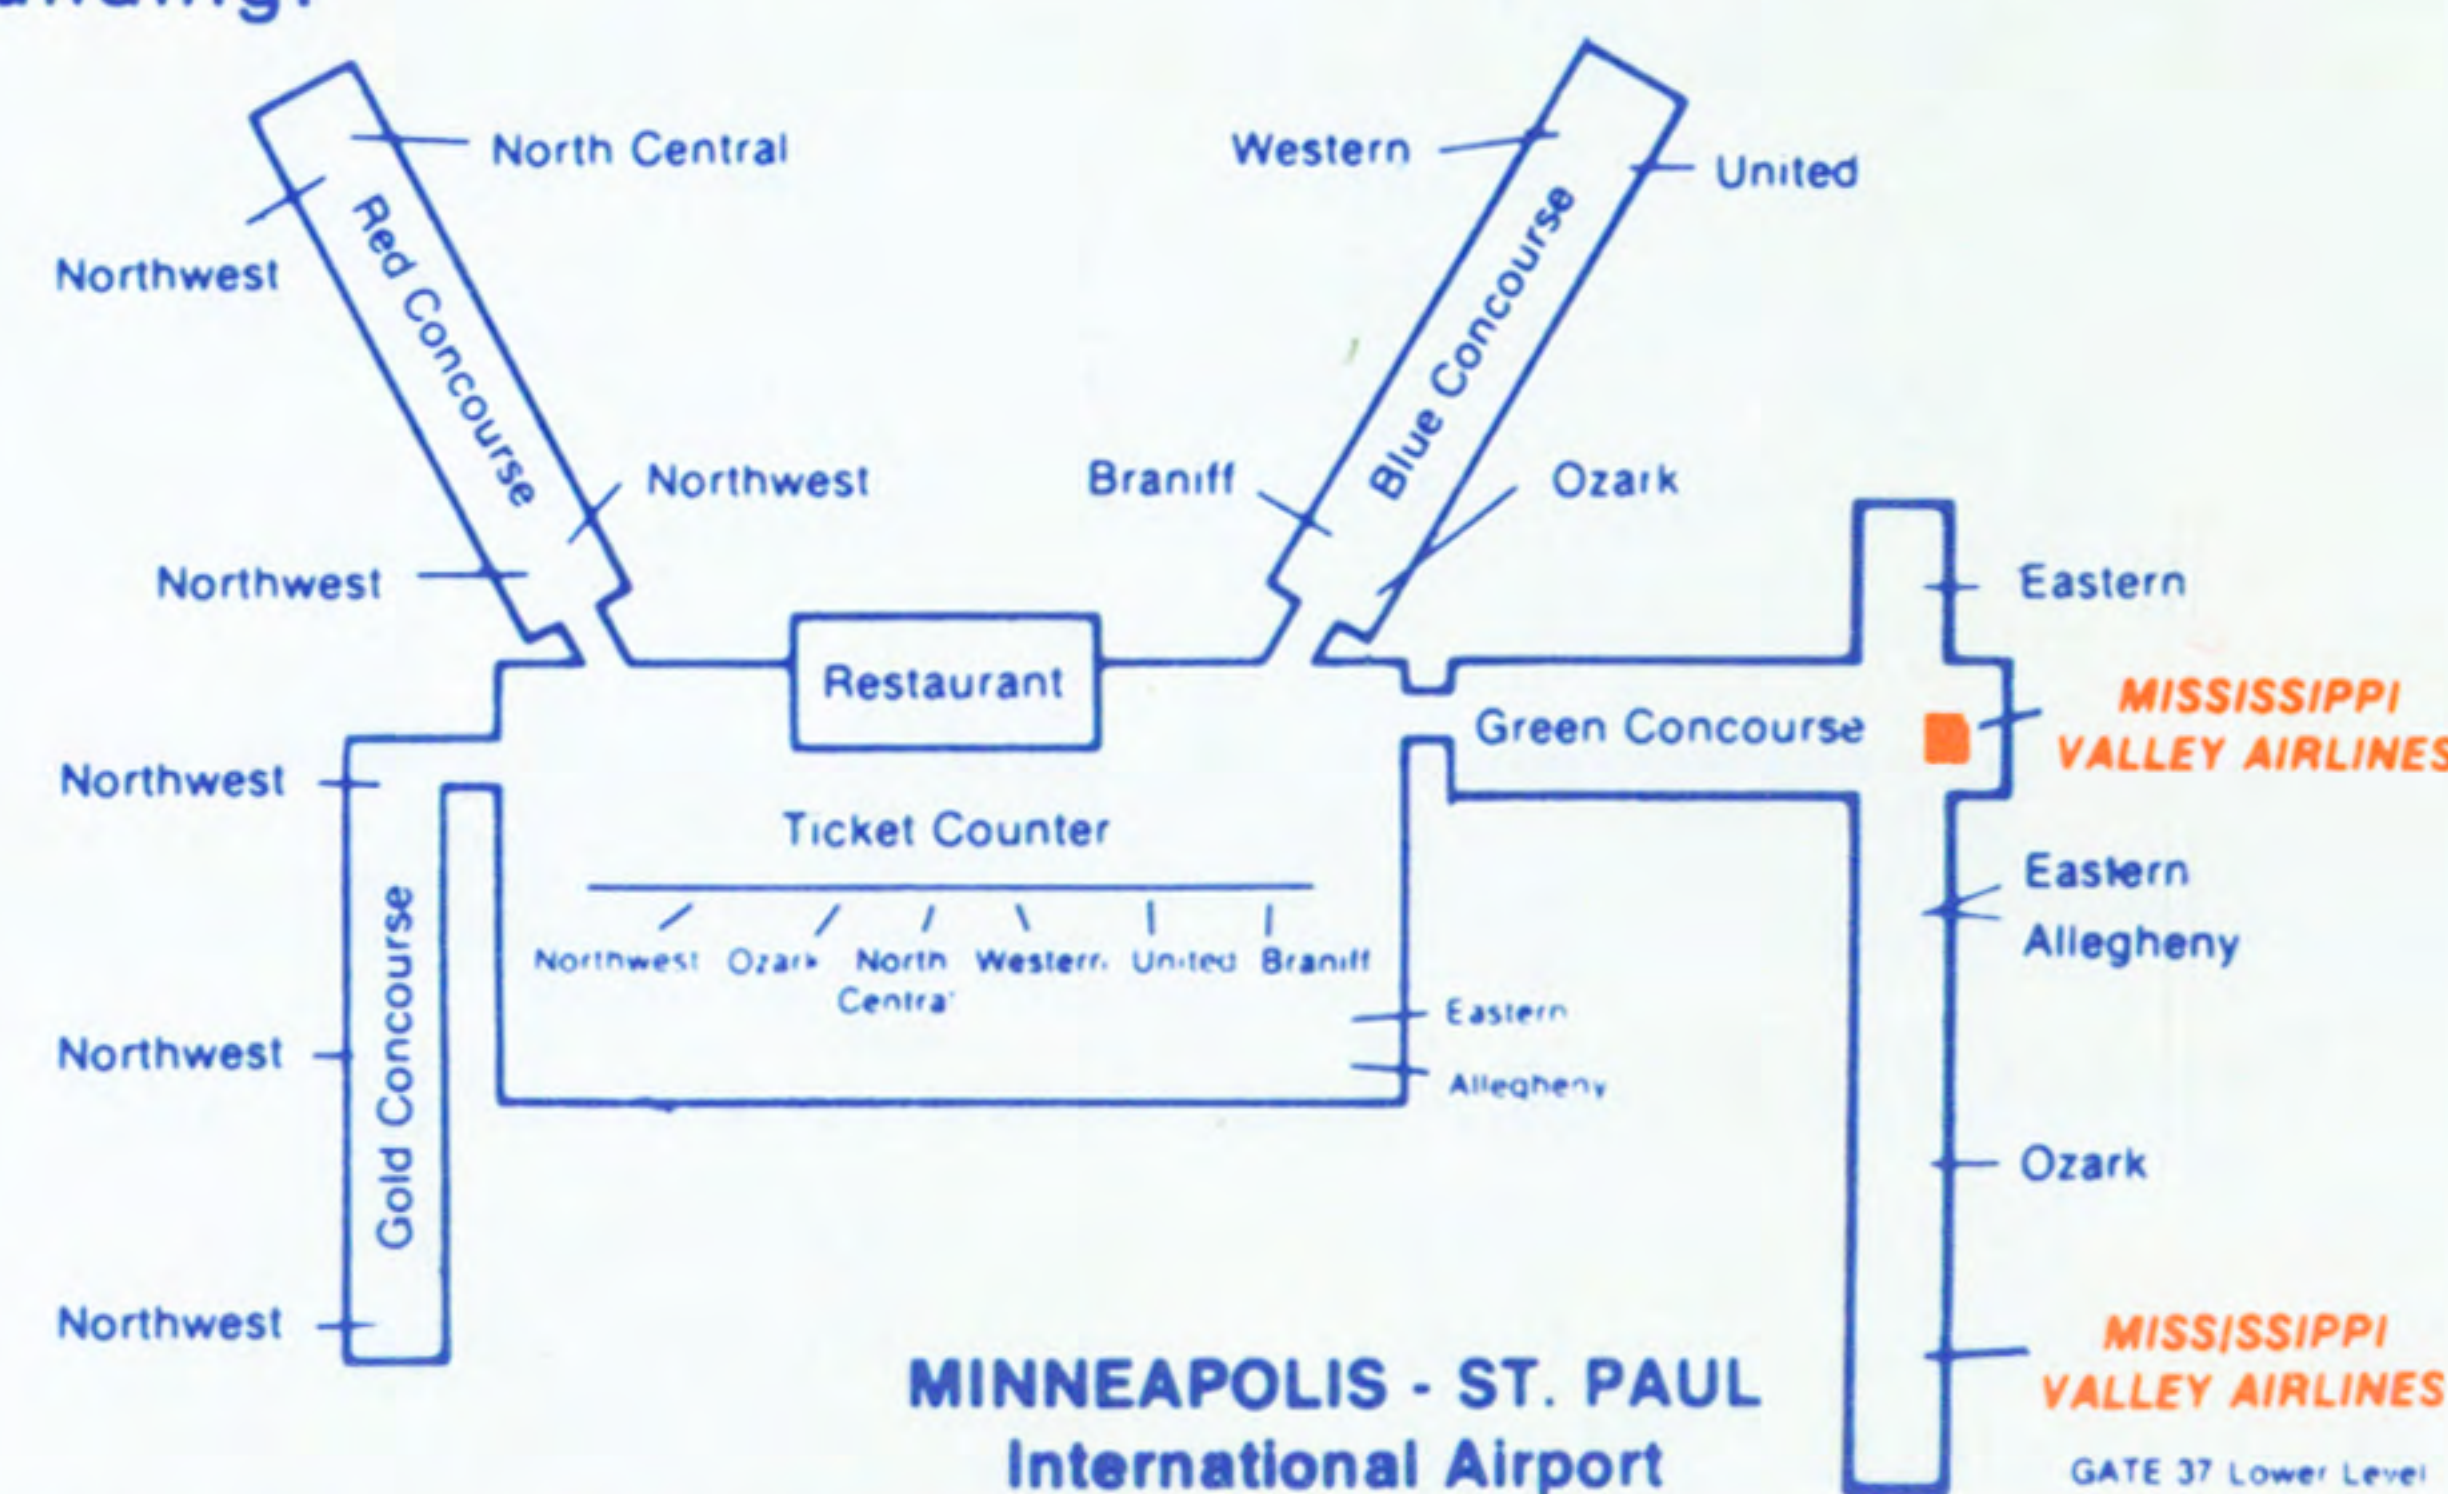

TOLL FREE RESERVATION NUMBER
FOR MINNESOTA, IOWA, ILLINOIS & MICHIGAN
[800] 356-8105

FLIGHT #	DEPARTS	ARRIVES	STOPS	FREQ.
----------	---------	---------	-------	-------

From WINONA, MN

To CHICAGO O'HARE

22	7:37A	9:48A	3	Ex Sat. & Sun.
28	1:57P	4:08P	3	Ex Fri., Sat. & Sun.
26	5:17P	7:28P	3	Daily

To LA CROSSE, WI

22	7:37A	7:51A	0	Ex Sat. & Sun.
28	1:57P	2:11P	0	Ex Fri., Sat. & Sun.
26	5:17P	5:31P	0	Daily
30	8:37P	8:51P	0	Fri. Only

To MINNEAPOLIS-ST. PAUL, MN

31	6:19A	6:50A	0	Mon. Only
21	10:51A	11:22A	0	Ex Fri., Sat. & Sun.
25	3:51P	4:22P	0	Daily
27	6:56P	7:27P	0	Ex Sat. & Sun.

BICENTENNIAL FARES: - MVA offers discounts of up to 35% on certain days during certain times of the day. Call your local travel agent or MVA & take advantage of these savings.

SERVICE TO CHICAGO

COURTESY BUS PICK-UP from main terminals at O'Hare. Call **686-7401** for free pick-up from lower level to **Mississippi Valley** ticket and passenger lounge.

Meet Bus at lower level outside at head of cabstands [Signs marked "Commuter Air Carrier Pick up"]

SERVICE TO MINNEAPOLIS-ST. PAUL

MISSISSIPPI VALLEY PASSENGERS CHECK IN at Mississippi Valley ticket counter located in the main terminal building - upper level, west side. Passenger boarding through gate 37. Arriving baggage may be claimed at claim area four on lower level of main terminal building.