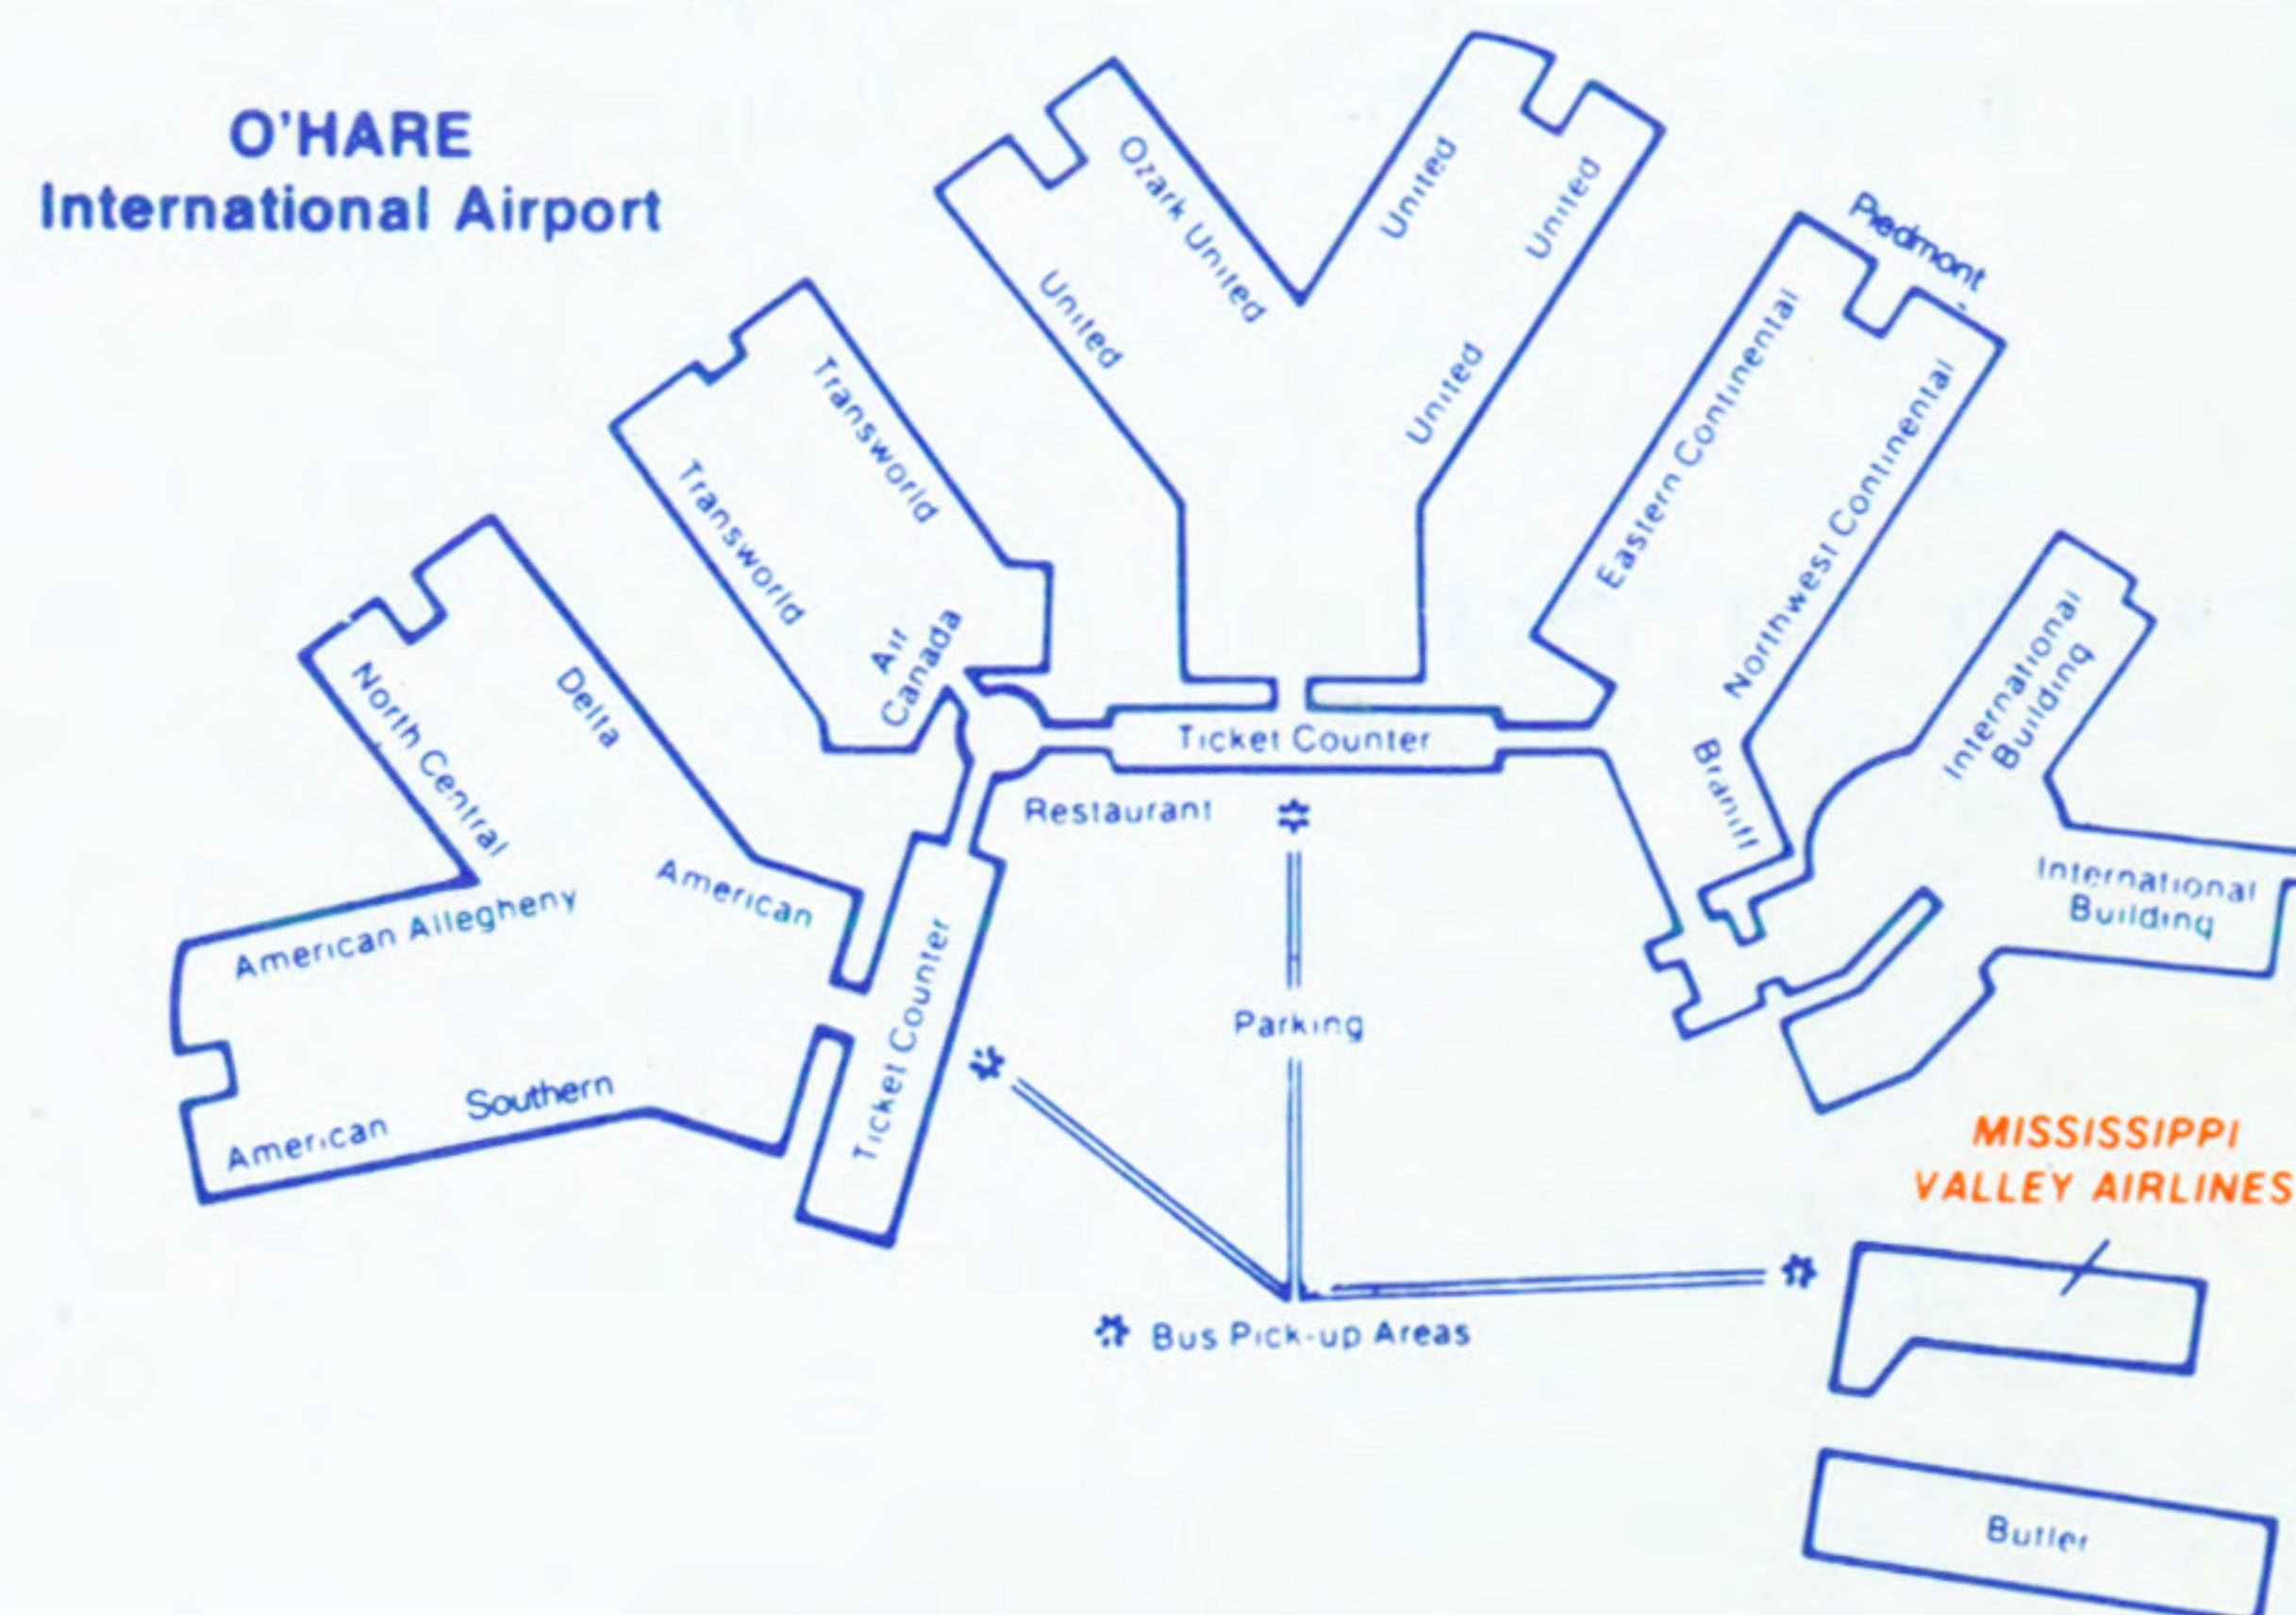

To LA CROSSE, WI

22	7:37A	7:51A	0	Ex Sat. & Sun.
28	1:57P	2:11P	0	Ex Fri., Sat. & Sun.
26	5:17P	5:31P	0	Daily
30	8:37P	8:51P	0	Fri. Only

To MINNEAPOLIS-ST. PAUL, MN

31	6:19A	6:50A	0	Mon. Only
21	10:51A	11:22A	0	Ex Fri., Sat. & Sun.
25	3:51P	4:22P	0	Daily
27	6:56P	7:27P	0	Ex Sat. & Sun.

Meet Bus at lower level outside at head of cabstands [Signs marked "Commuter Air Carrier Pick up"]

SERVICE TO MINNEAPOLIS-ST. PAUL

MISSISSIPPI VALLEY PASSENGERS CHECK IN at Mississippi Valley ticket counter located in the main terminal building - upper level, west side. Passenger boarding through gate 37. Arriving baggage may be claimed at claim area four on lower level of main terminal building.