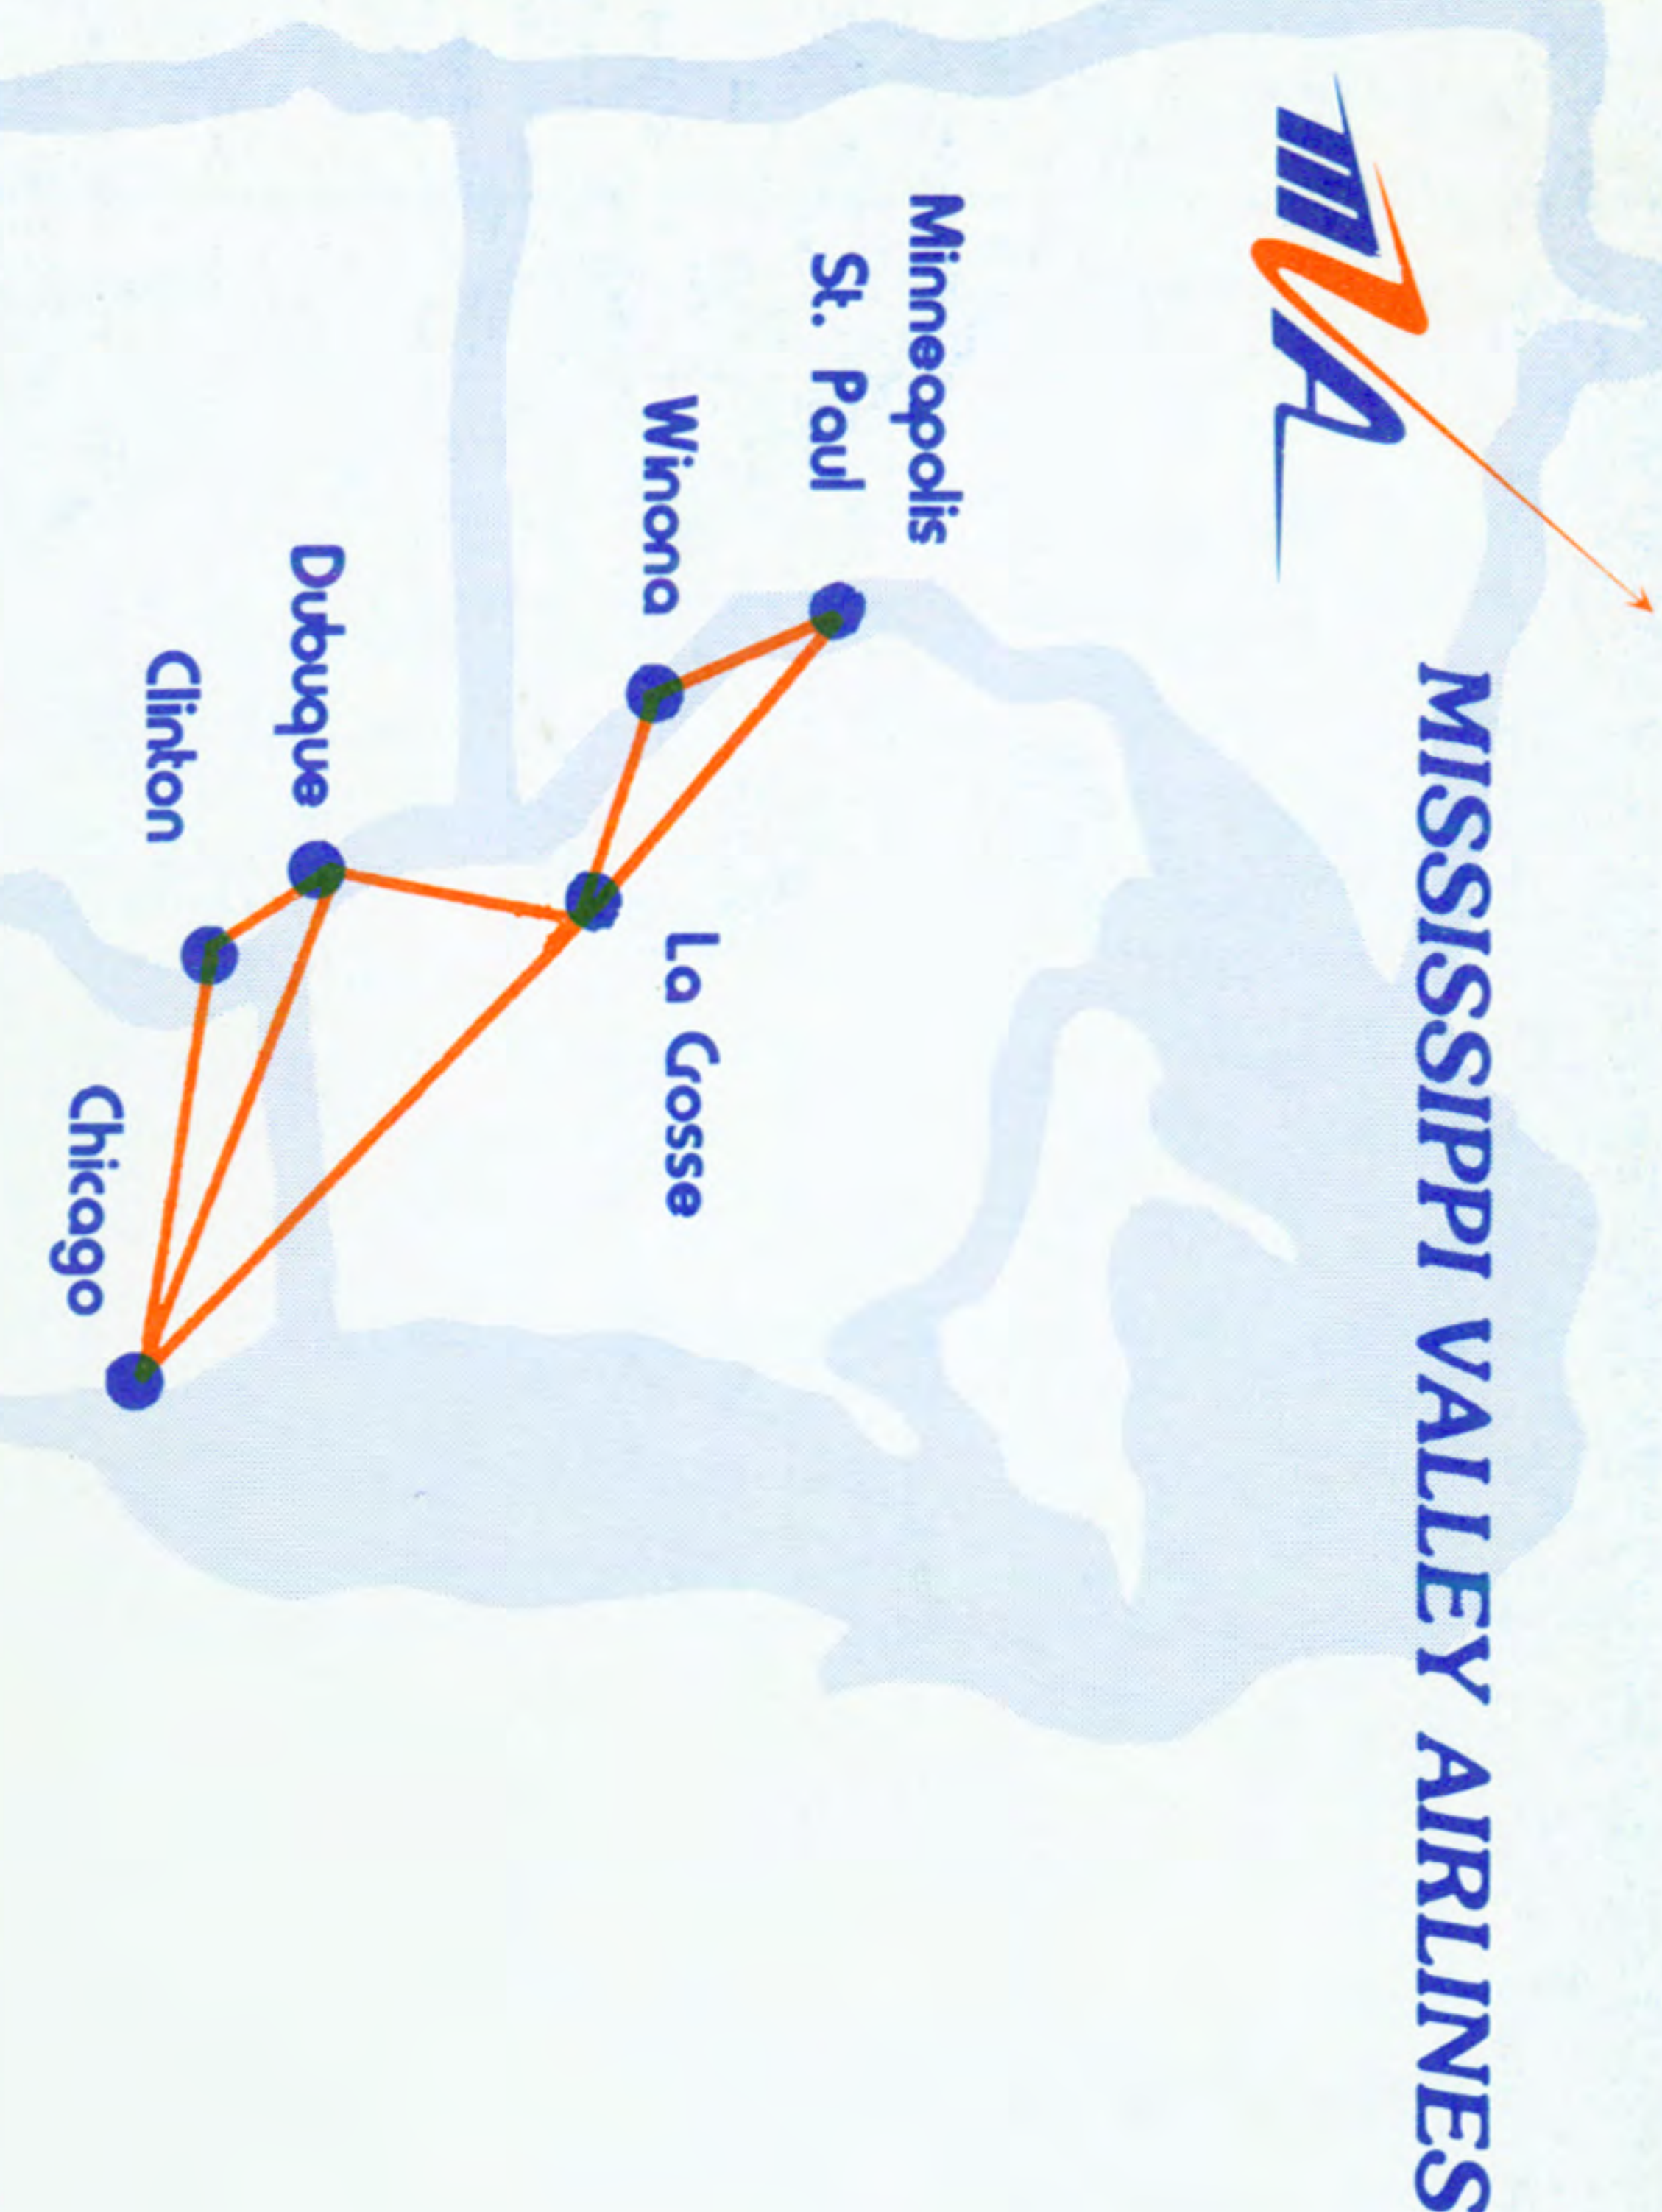

MISSISSIPPI VALLEY AIRLINES

SYSTEM FLIGHT SCHEDULE