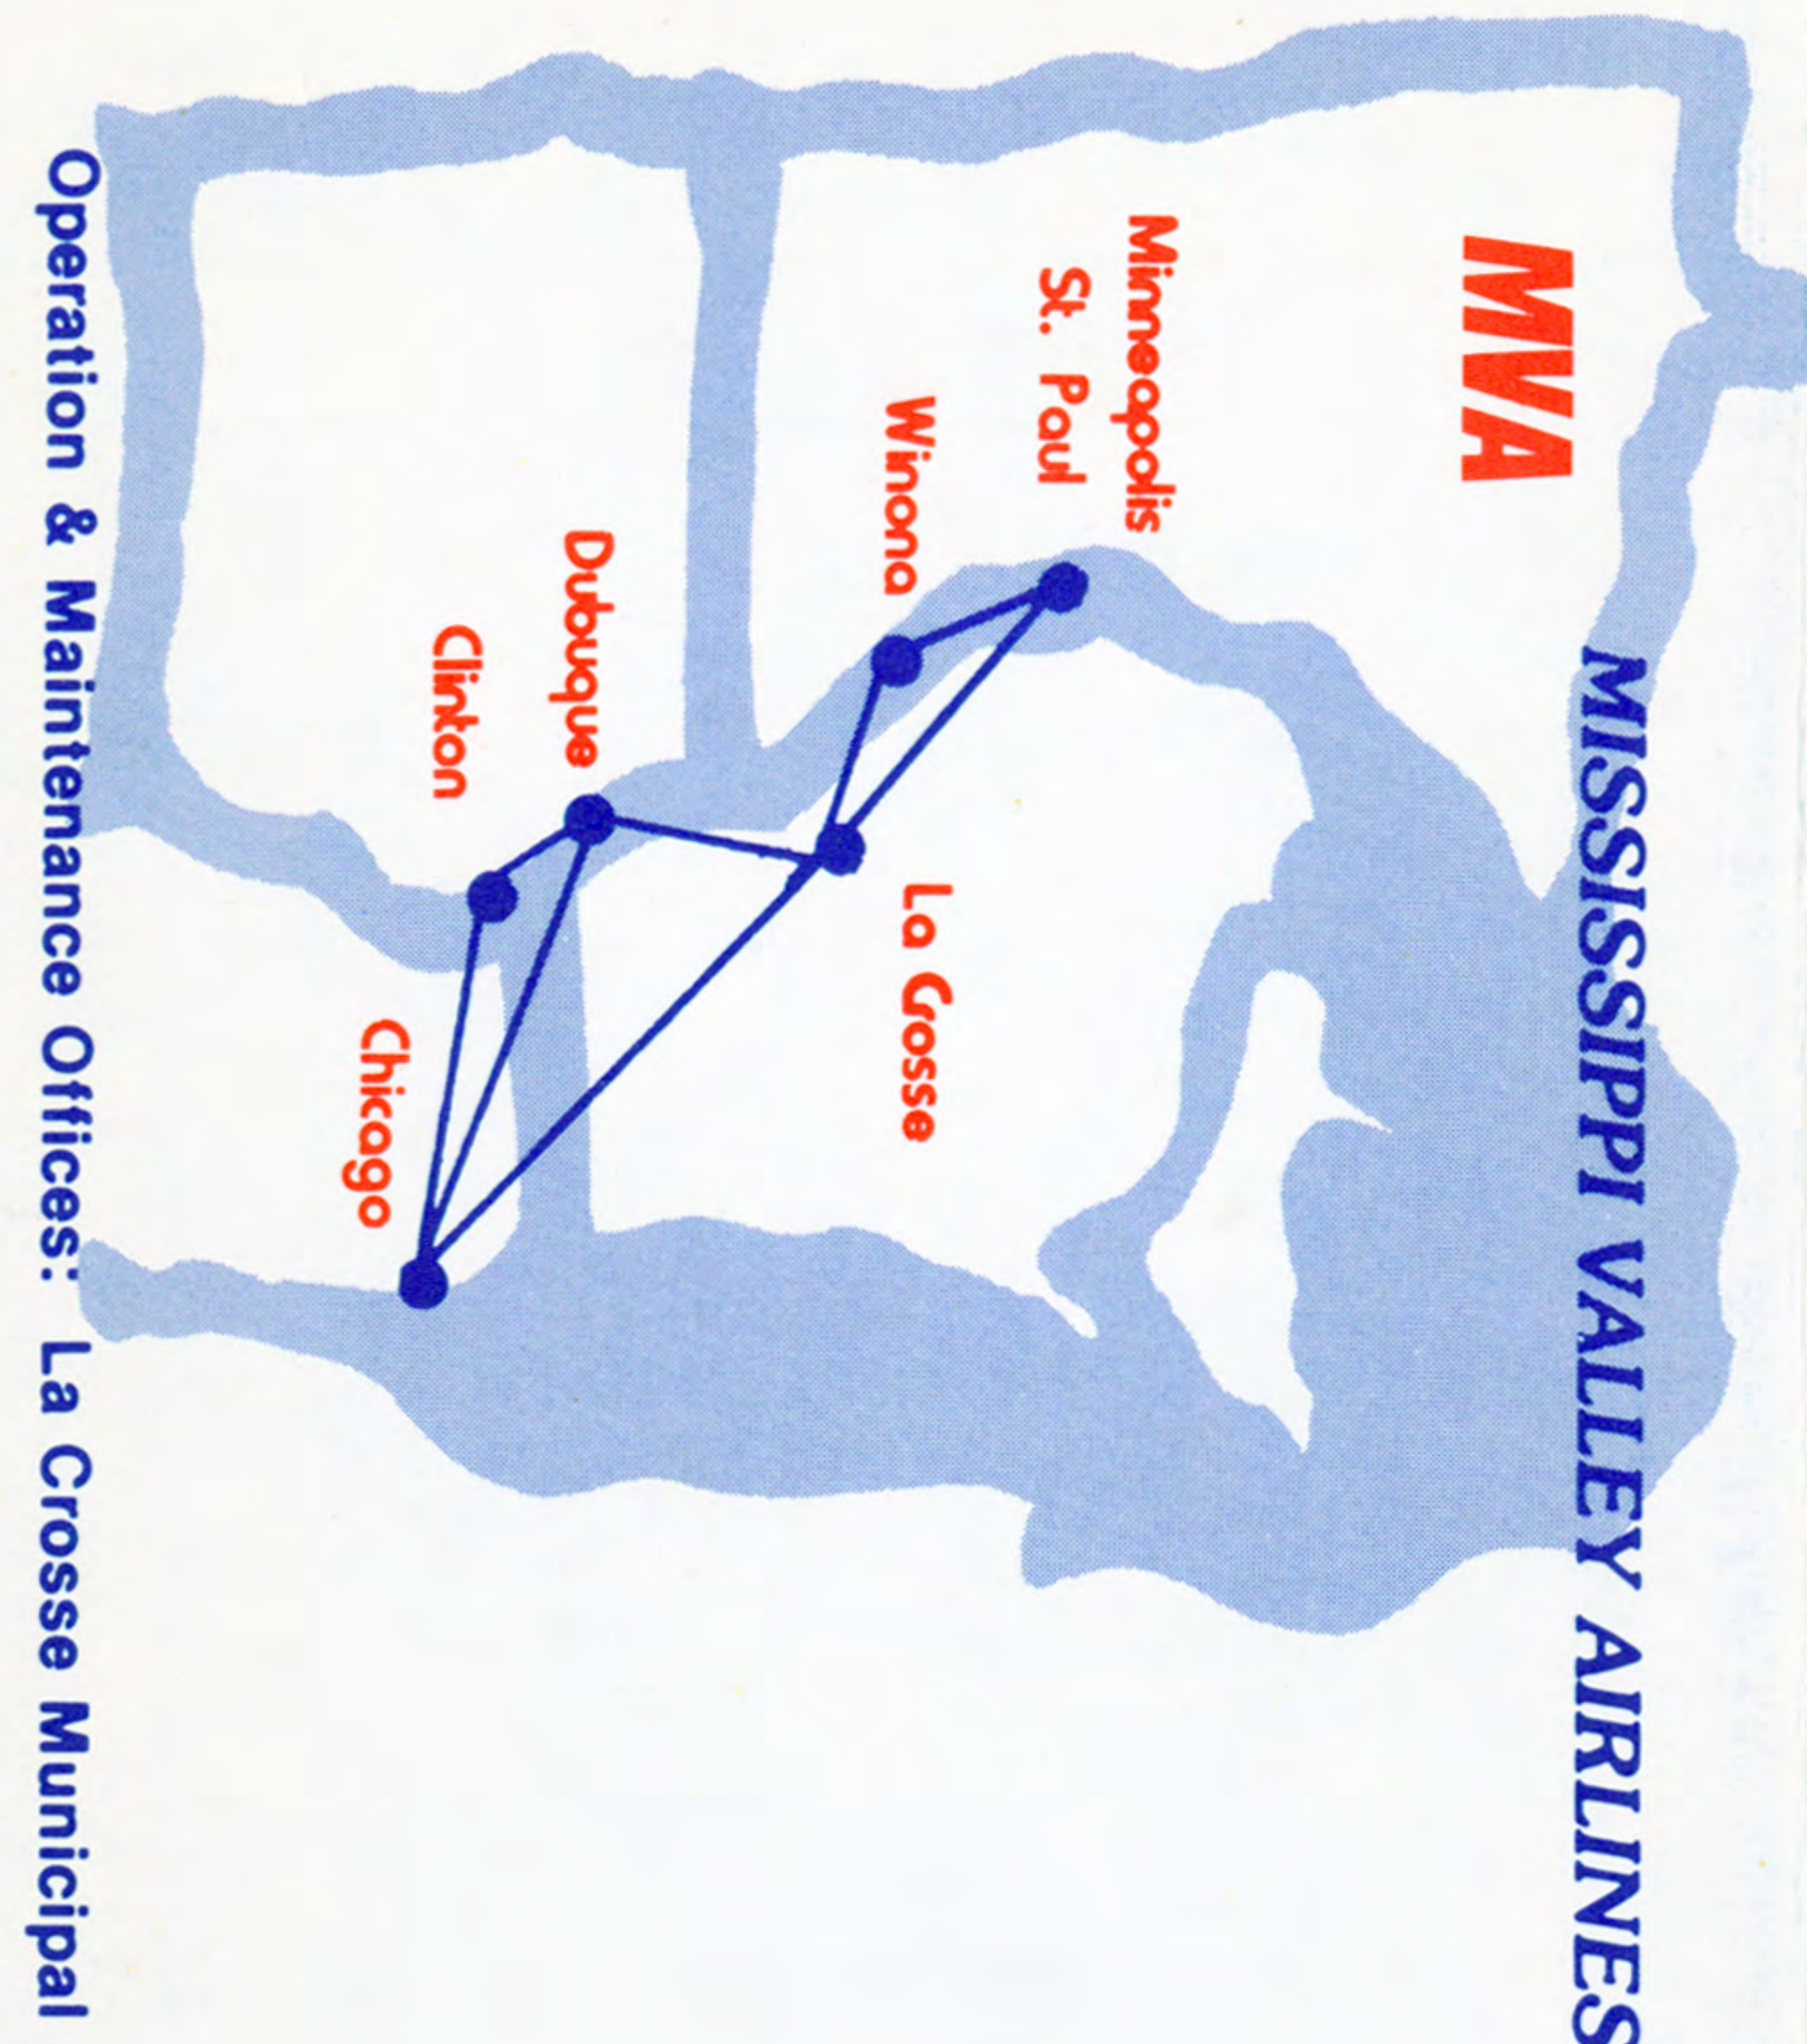

FLIGHT #	DEPARTS	ARRIVES	STOPS	FREQ.

From WINONA, MN

To CHICAGO O'HARE

22	7:37A	9:48A	3	Ex Sat. & Sun.
28	1:57P	4:08P	3	Ex Fri., Sat. & Sun.
26	5:17P	7:28P	3	Ex Sat.

To CLINTON, IA

22	7:37A	9:00A	2	Ex Sat. & Sun.
28	1:57P	3:20P	2	Ex Fri., Sat. & Sun.
26	5:17P	6:40P	2	Ex Sat.

To DUBUQUE, IA

22	7:37A	8:35A	1	Ex Sat. & Sun.
28	1:57P	2:55P	1	Ex Fri., Sat. & Sun.
26	5:17P	6:15P	1	Ex Sat.

To LA CROSSE, WI

22	7:37A	7:51A	0	Ex Sat. & Sun.
28	1:57P	2:11P	0	Ex Fri., Sat. & Sun.
26	5:17P	5:31P	0	Ex Sat.

To MINNEAPOLIS-ST. PAUL, MN

31	6:19A	6:50A	0	Mon. Only
21	10:51A	11:22A	0	Ex Fri., Sat. & Sun.
25	3:51P	4:22P	0	Ex Sat.

BICENTENNIAL FARES: MVA offers discounts of up to 35% on certain days during certain times of the day. Call your local travel agent or MVA & take advantage of these savings.

MISSISSIPPI VALLEY AIRLINES

SYSTEM FLIGHT SCHEDULE

Effective December 1, 1976

Passenger & Cargo Information

Chicago-O'Hare	Reservations (312) 686-7400
	Flight Information (312) 686-7401
La Crosse	(608) 784-3800
Winona	(507) 452-4091
Minneapolis - St. Paul	(612) 726-5338
Dubuque	(319) 556-5910
Clinton	(319) 243-2122

TOLL FREE RESERVATION NUMBER

FOR MINNESOTA, IOWA, ILLINOIS & MICHIGAN

[800] 356-8105

BULK RATE
U.S. POSTAGE
PAID
PERMIT NO. 31
LA CROSSE, WI
54601