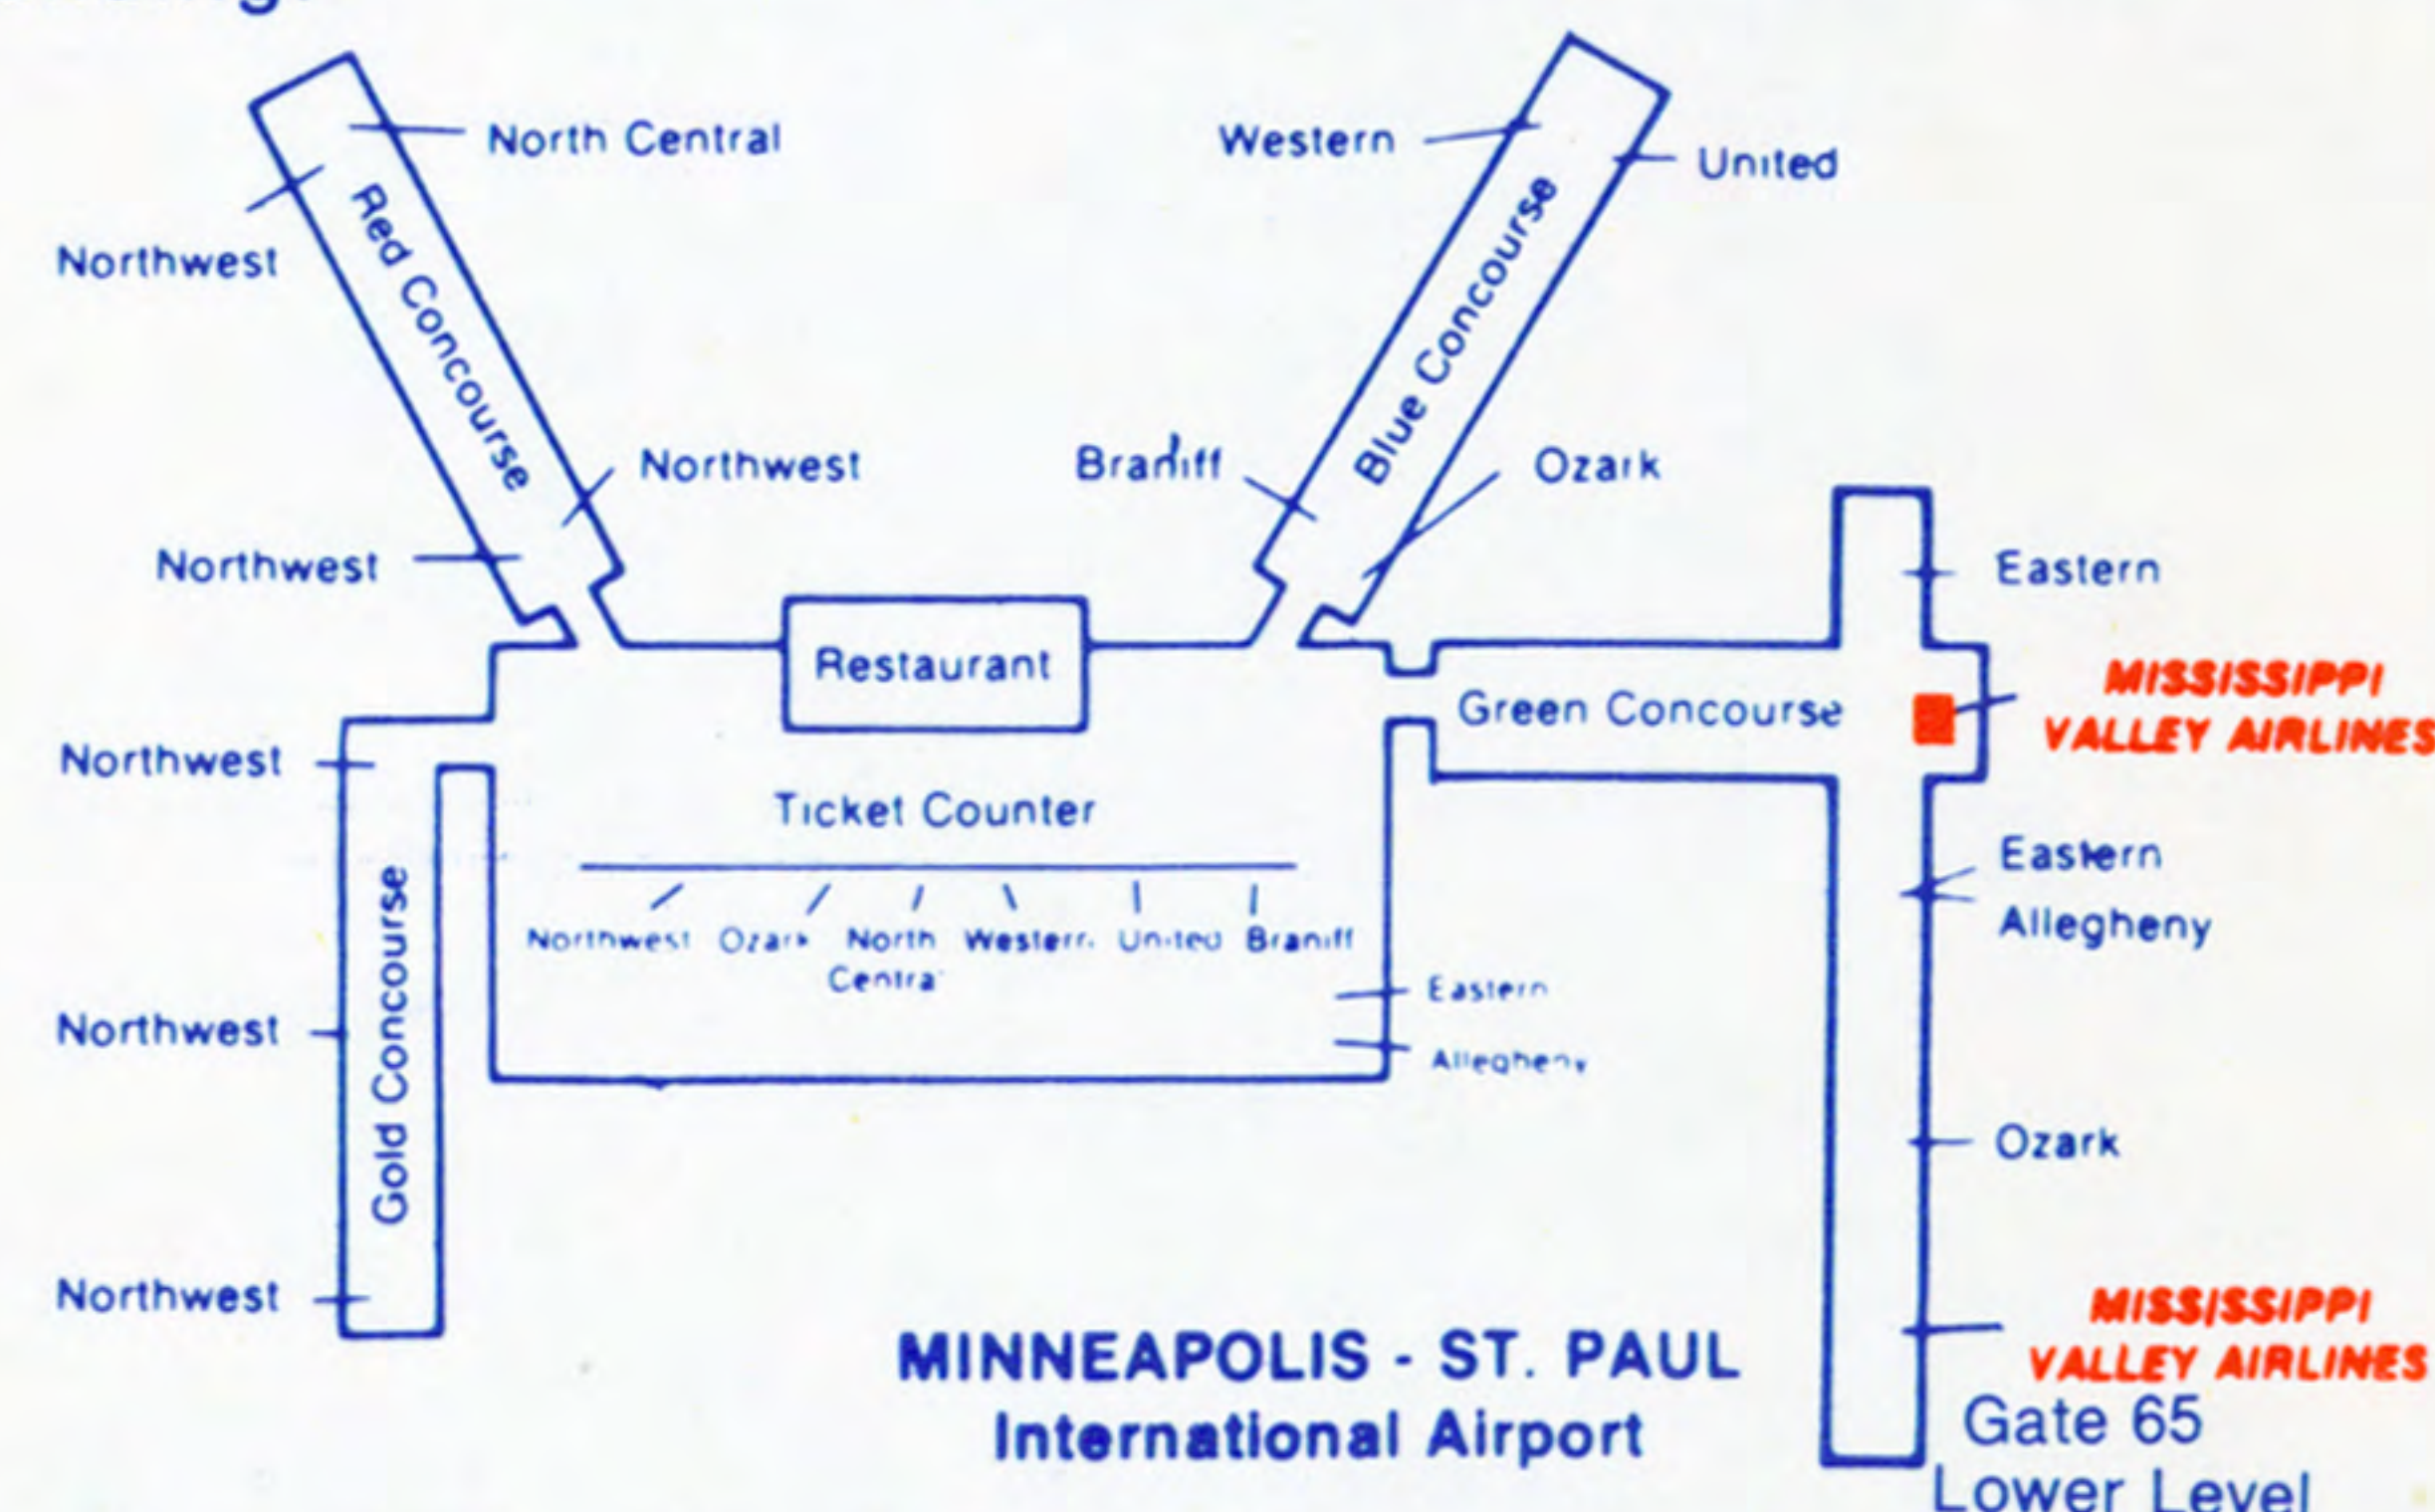

TOLL FREE RESERVATION NUMBER

FOR MINNESOTA, IOWA, ILLINOIS & MICHIGAN

[800] 356-8105

SERVICE TO CHICAGO

COURTESY BUS PICK-UP from main terminals at O'Hare. Call 686-7401 for free pick-up from lower level to Mississippi Valley ticket and passenger lounge.

Meet Bus at lower level outside at head of cabstands [Signs marked "Commuter Air Carrier Pick up"]

SERVICE TO MINNEAPOLIS-ST. PAUL

MISSISSIPPI VALLEY PASSENGERS CHECK IN at Mississippi Valley ticket counter located in the main terminal building - upper level, west side. Passenger boarding through gate 65. Arriving baggage may be claimed at claim area four on lower level of main terminal building.