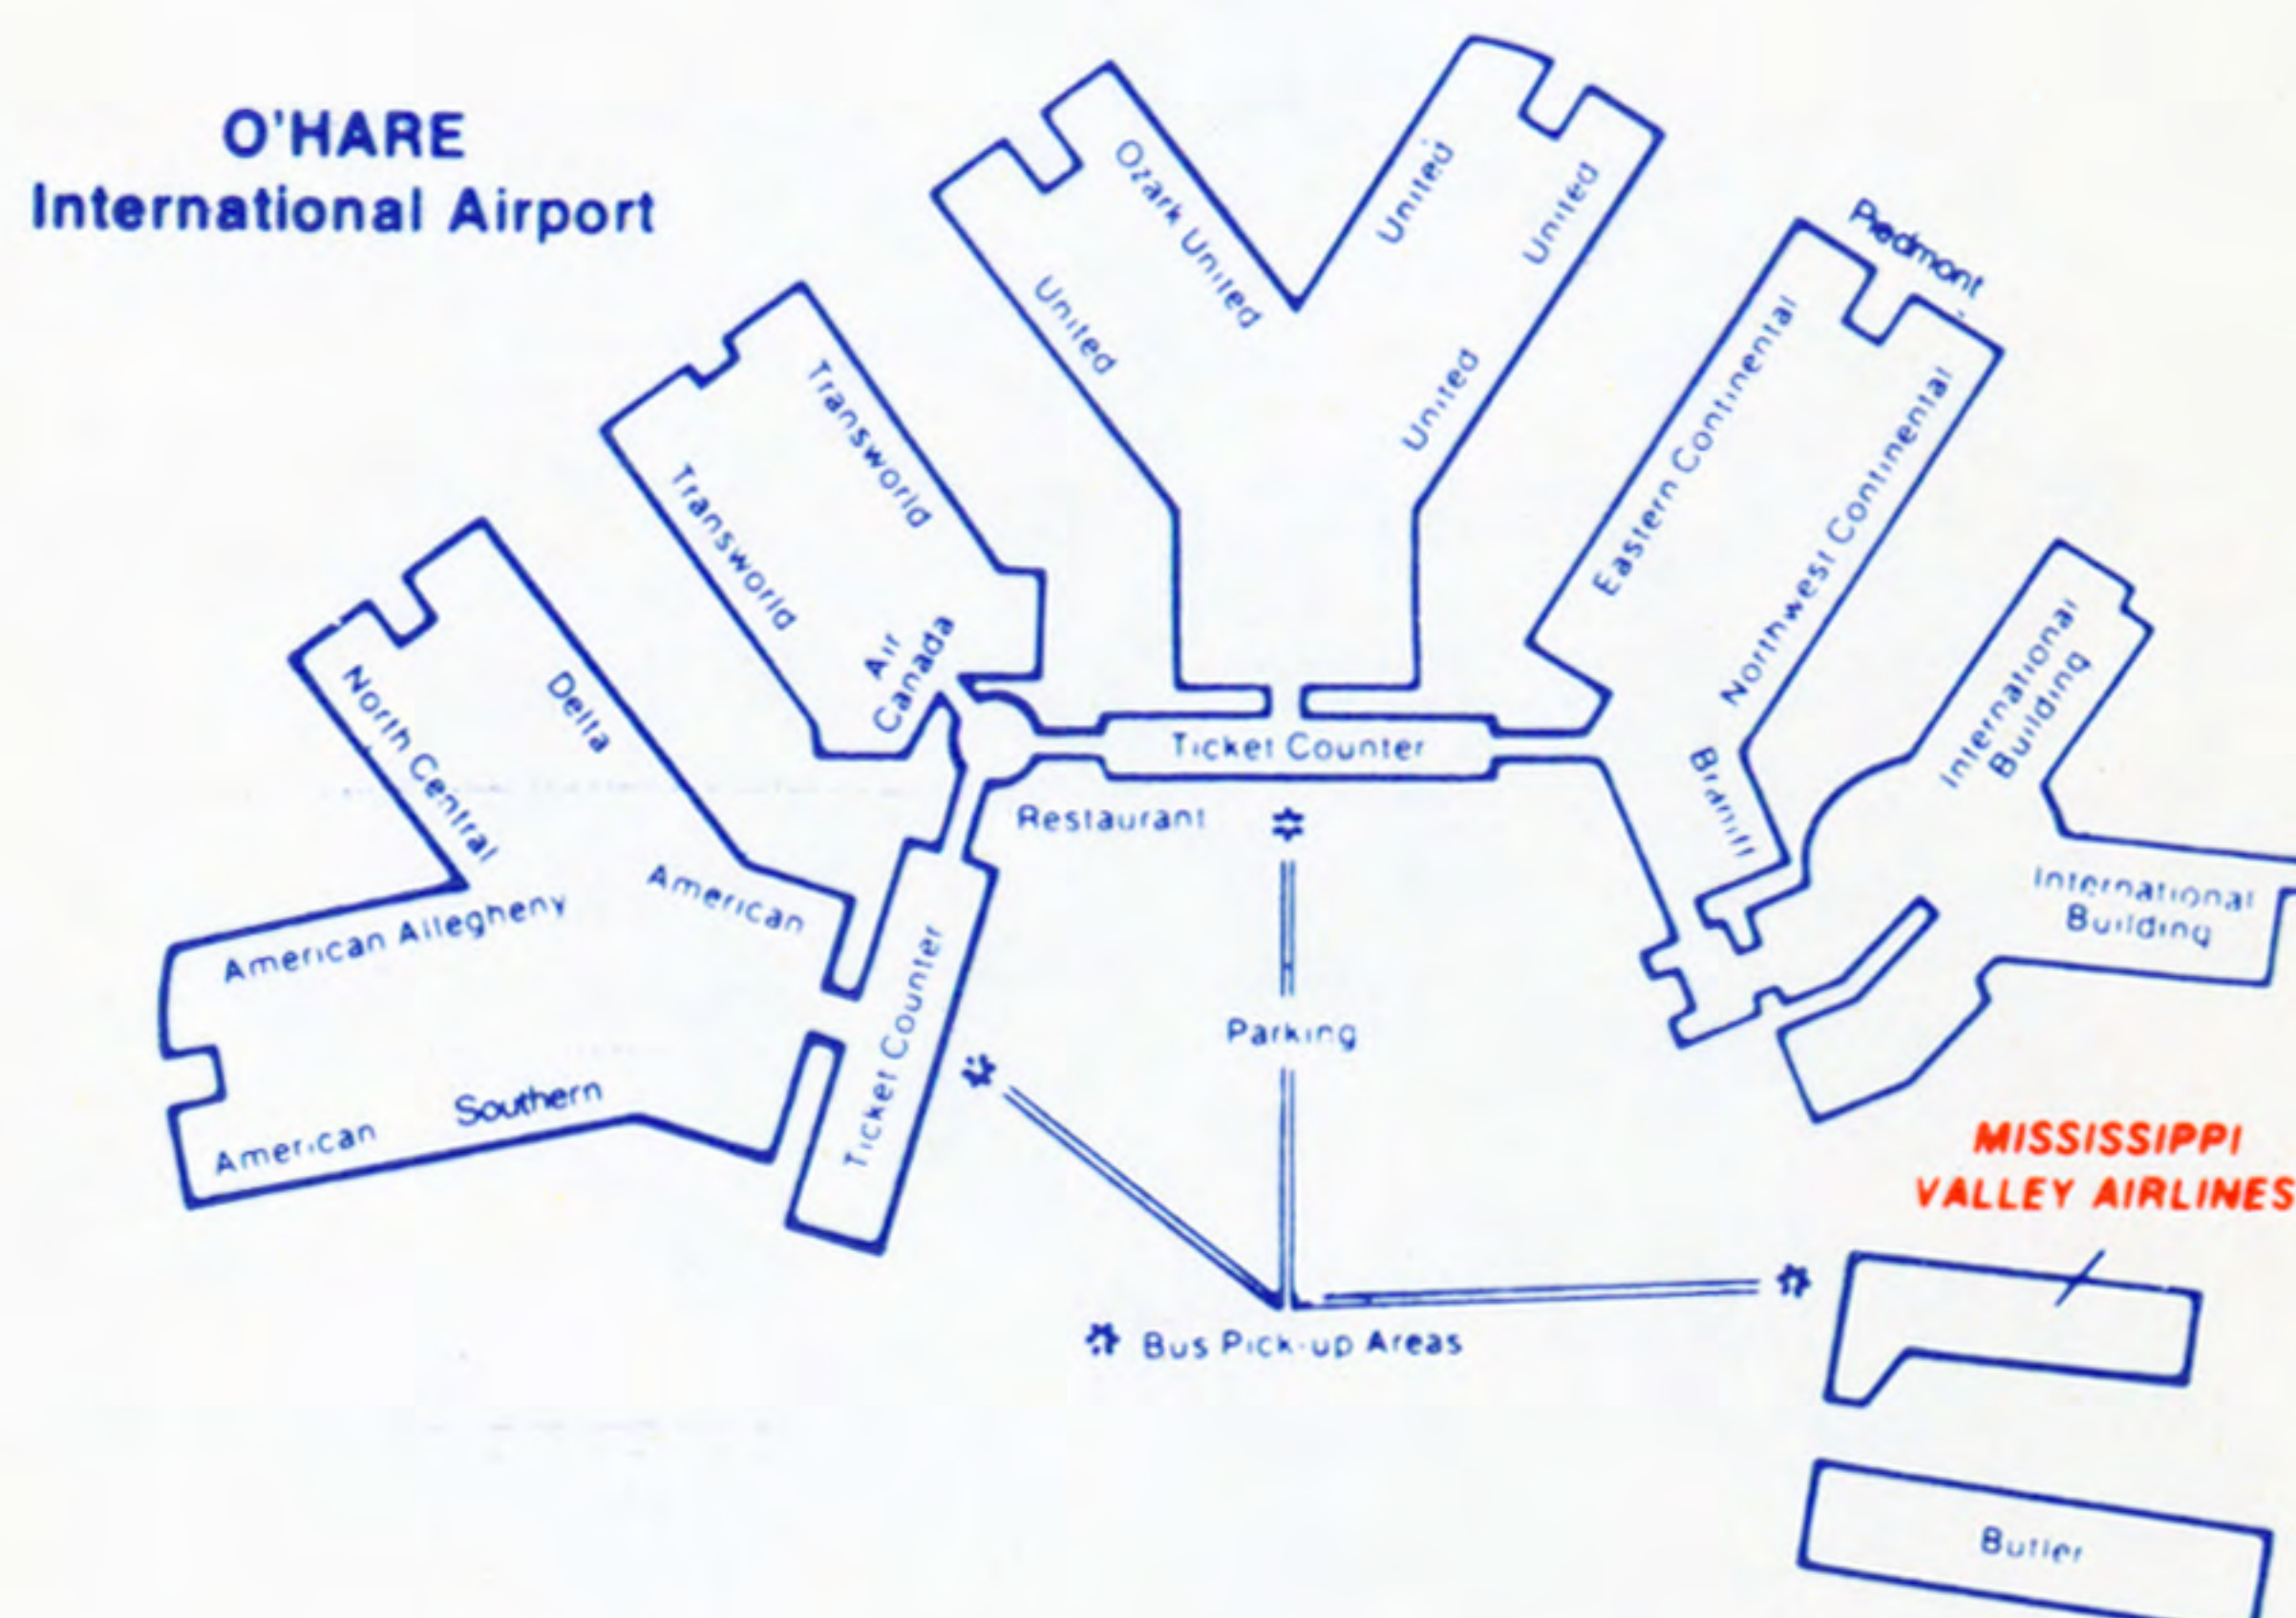

TOLL FREE RESERVATION NUMBER

FOR MINNESOTA, IOWA, ILLINOIS & MICHIGAN

[800] 356-8105

SERVICE TO CHICAGO

COURTESY BUS PICK-UP from main terminals at O'Hare. Call 686-7401 for free pick-up from lower level to Mississippi Valley ticket and passenger lounge.

Meet Bus at lower level outside at head of cabstands [Signs marked "Commuter Air Carrier Pick up"]

SERVICE TO MINNEAPOLIS-ST. PAUL

MISSISSIPPI VALLEY PASSENGERS CHECK IN at Mississippi Valley ticket counter located in the main terminal building - upper level, west side. Passenger boarding through gate 65. Arriving baggage may be claimed at claim area four on lower level of main terminal building.