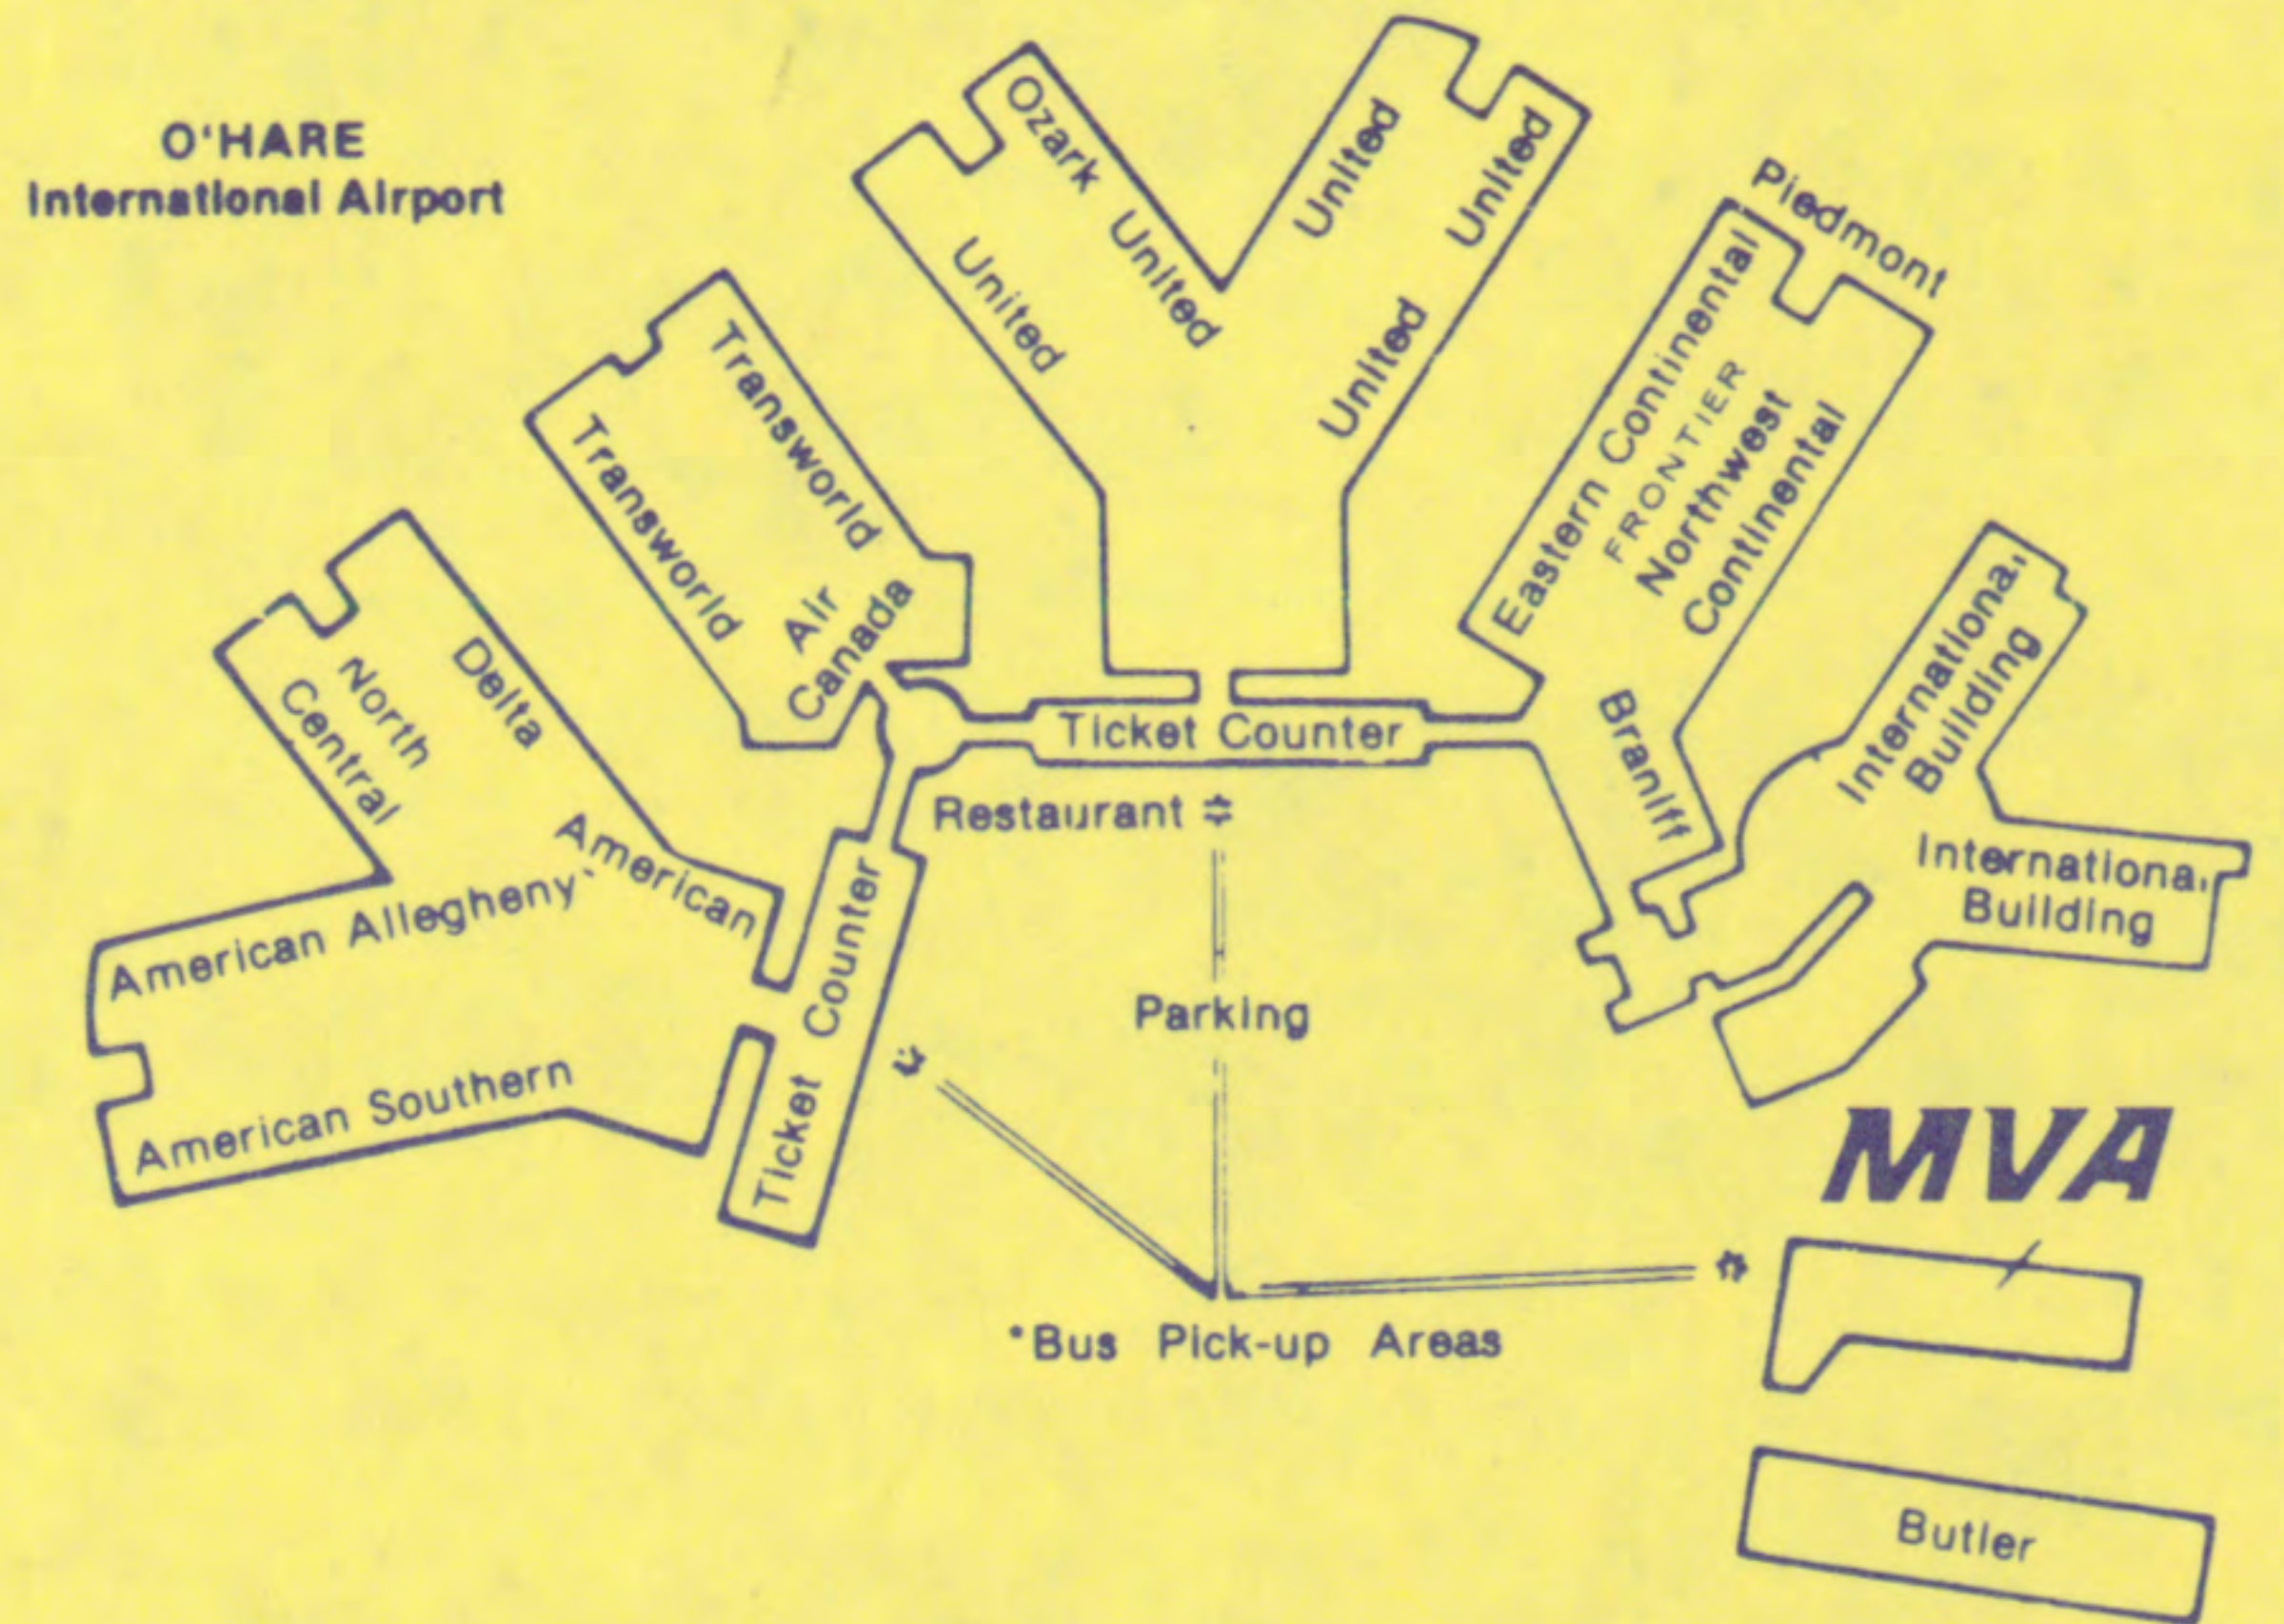

PASSENGER CHECK IN POINTS
DES MOINES — HUGHES AIR WEST
OMAHA — OZARK
MILWAUKEE — HUGHES AIR WEST
ST. LOUIS — BRANIFF

BAGGAGE LIMITS —
2 BAGS OR 50# PER PASSENGER

CHECK WITH MVA
FOR REDUCED JOINT FARES
ON ALL MAJOR AIR LINES

SERVICE TO CHICAGO
COURTESY BUS PICK-UP from main terminals at O'Hare. Call 686-7401 for free pick-up from lower level to **Mississippi Valley** ticket and passenger lounge. Meet Bus at lower level outside at head of cabstands (Signs marked "Commuter Air Carrier Pick up")

SERVICE TO MINNEAPOLIS - ST. PAUL
MISSISSIPPI VALLEY PASSENGERS CHECK IN at Mississippi Valley ticket counter located in the main terminal building - upper level, west side. Passenger boarding through gate 65.