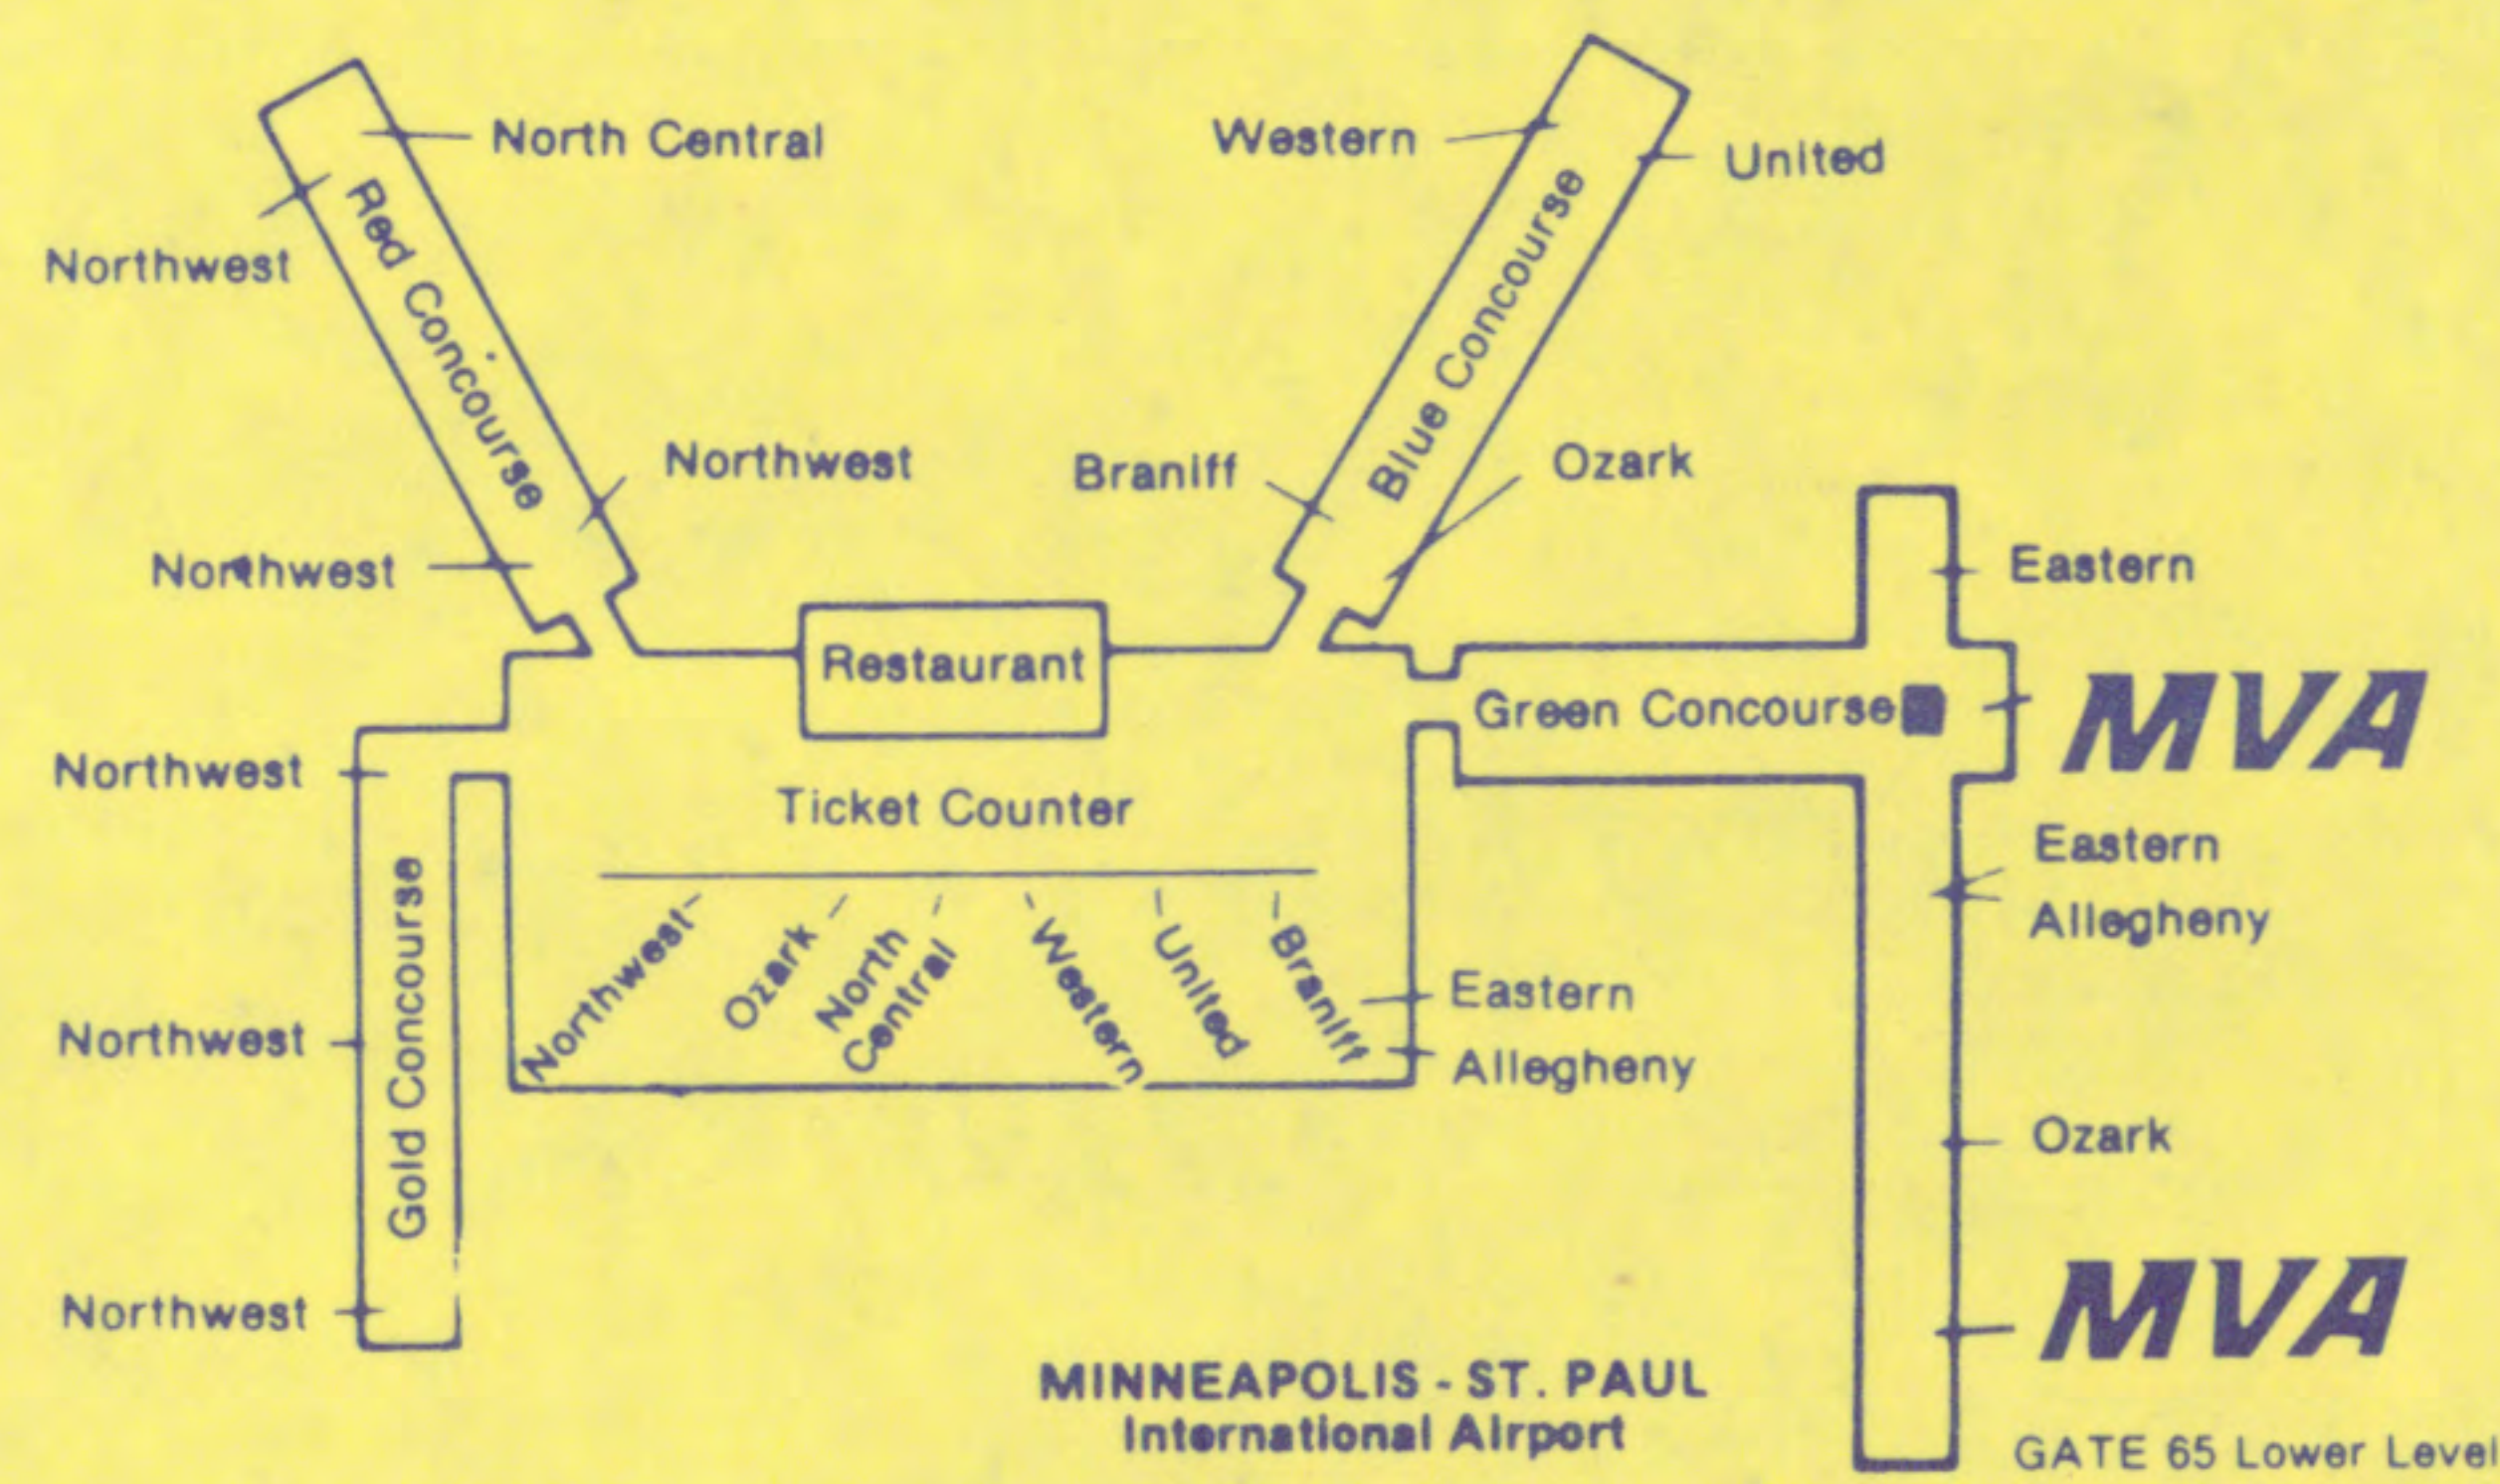

**PASSENGER CHECK IN POINTS**  
**DES MOINES — HUGHES AIR WEST**  
**OMAHA — OZARK**  
**MILWAUKEE — HUGHES AIR WEST**  
**ST. LOUIS — BRANIFF**

**BAGGAGE LIMITS —**  
**2 BAGS OR 50# PER PASSENGER**

**CHECK WITH MVA**  
**FOR REDUCED JOINT FARES**  
**ON ALL MAJOR AIR LINES**

**SERVICE TO MINNEAPOLIS - ST. PAUL**  
**MISSISSIPPI VALLEY PASSENGERS CHECK IN** at Mississippi Valley ticket counter located in the main terminal building - upper level, west side. Passenger boarding through gate 65.

Flight #	Departs	Arrives	Connect Via/Flt. #	Stops	Frequency
<b>From Clinton, IA Ph. 319-243-2122</b>					
<b>To Cedar Rapids, IA</b>					
23	8:50A	9:40A		1	Ex. Sat. & Sun.
27	4:20P	5:10P		1	Ex. Sat.
<b>To Chicago, O'Hare</b>					
22	6:25A	7:10A		0	Ex. Sat. & Sun.
24	10:10A	10:55A		0	Ex. Sun.
34	12:25P	1:10P		0	Ex. Sat.
28	2:10P	2:55P		0	Ex. Sat.
36	4:55P	5:40P		0	Sat. Only
32	7:45P	8:30P		0	Ex. Sat.

Flight #	Departs	Arrives	Connect Via/Flt. #	Stops	Frequency
<b>From Dubuque, IA Ph. 319-556-5910</b>					
<b>To Cedar Rapids, IA</b>					
23	9:20A	9:40A		0	Ex. Sat. & Sun.
27	4:50P	5:10P		0	Ex. Sat.
<b>To Chicago, O'Hare</b>					
22	6:00A	7:10A		1	Ex. Sat. & Sun.
24	9:45A	10:55A		1	Ex. Sun.
34	12:00P	1:10P		1	Ex. Sat. & Sun.
28	1:45P	2:55P		1	Ex. Sat.
26	2:35P	3:25P		0	Ex. Sat.
36	4:25P	5:40P		1	Sat. Only
38	5:55P	6:45P		0	Ex. Sat.
32	7:20P	8:30P		1	Ex. Sat.
<b>To Clinton, IA</b>					
22	6:00A	6:20A		0	Ex. Sat. & Sun.
30	6:55A	7:15A		0	Ex. Sat. & Sun.
24	9:45A	10:05A		0	Ex. Sun.
34	12:00P	12:20P		0	Ex. Sat.
28	1:45P	2:05P		0	Ex. Sat.
36	4:25P	4:45P		0	Sat. Only
48	6:25P	6:45P		0	Ex. Sat.
32	7:20P	7:40P		0	Ex. Sat.
<b>To Des Moines, IA</b>					
23	9:20A	10:20A		1	Ex. Sat. & Sun.
27	4:50P	5:50P		1	Ex. Sat.
<b>To La Crosse, WI</b>					
31	10:50A	11:25A		0	Ex. Sat. & Sun.