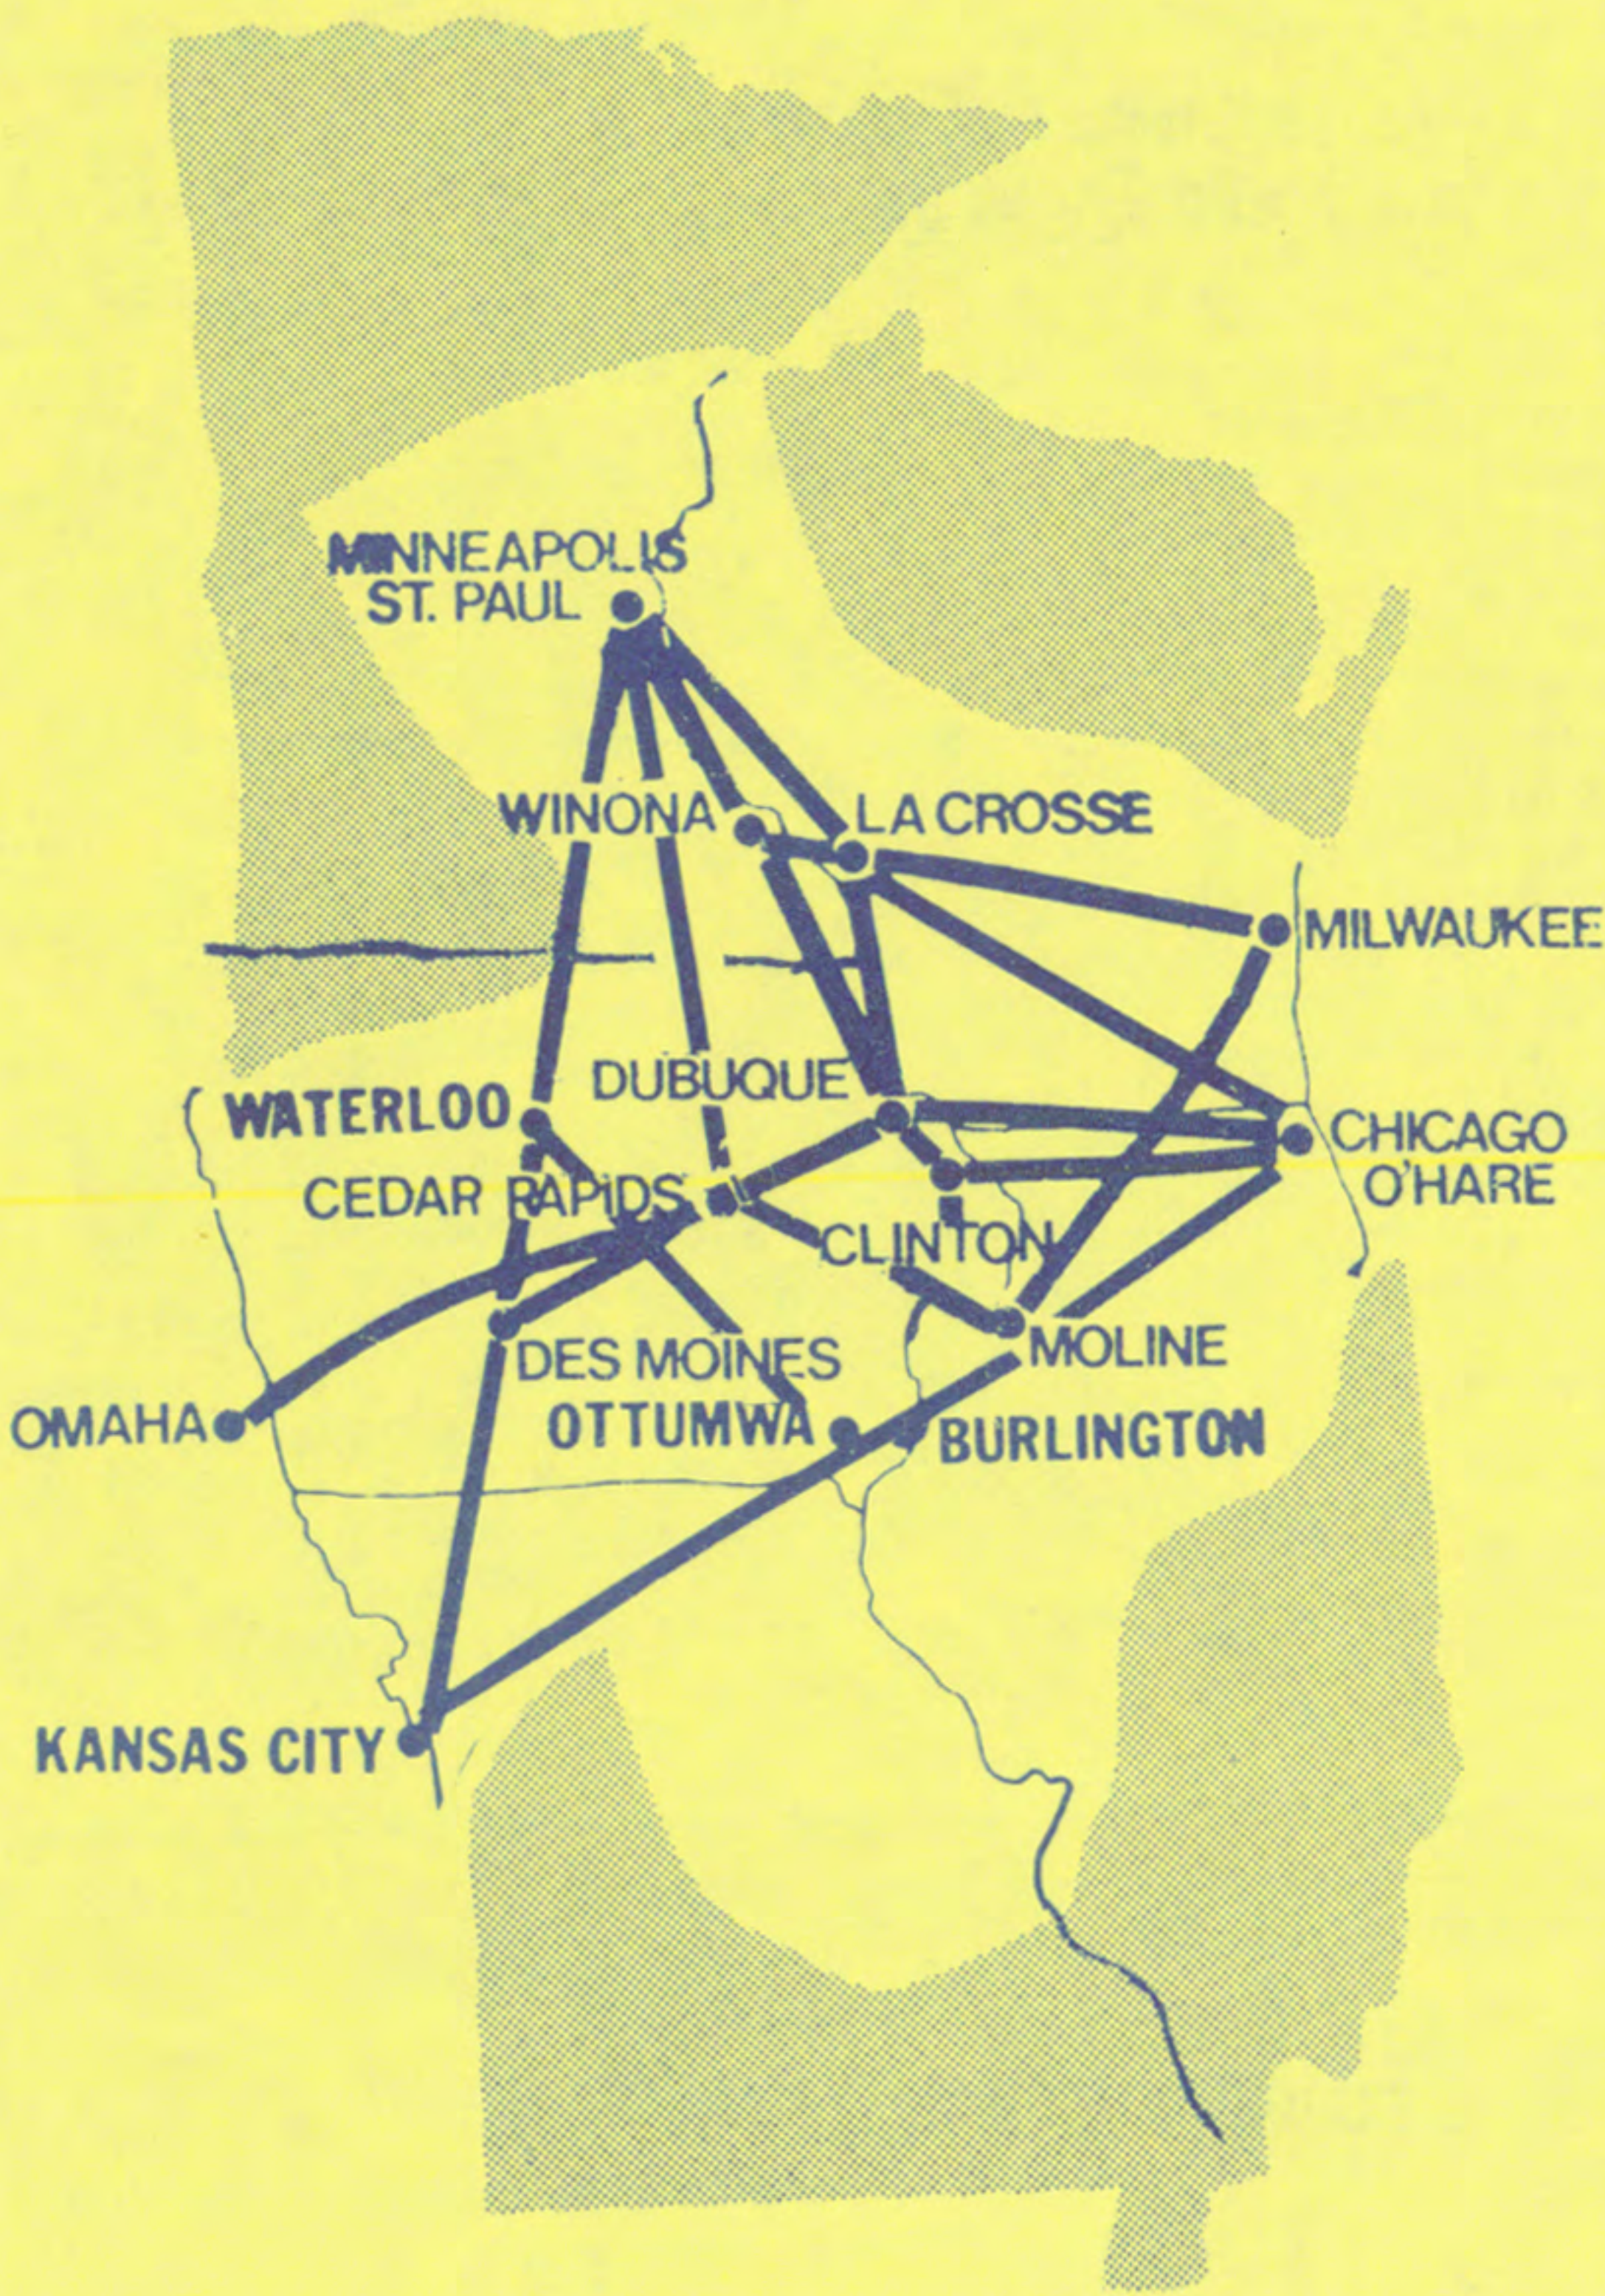

MVA

SYSTEM FLIGHT SCHEDULE

EFFECTIVE AUGUST 15, 1979

**RESERVATION NUMBER
NATIONWIDE**

(Except Wisconsin)

(800) 356-9160

(608) 784-3800

WISCONSIN

(800) 362-9383

MISSISSIPPI VALLEY AIRLINES

MISSISSIPPI VALLEY AIRLINES

SYSTEM FLIGHT SCHEDULE

EFFECTIVE AUGUST 15, 1979

Flight #	Departs	Arrives	Connect Via/Flt. #	Stops	Frequency
From Mpls.-St. Paul, MN					
Reservation & Air Freight Information 612-726-5338					
To Cedar Rapids, IA					
41	2:20P	3:25P		0	Ex. Sat. & Sun.
75	2:40P	6:20P		4	Ex. Sat. & Sun.
To Chicago, O'Hare, IL					
24	8:00A	10:40A		3	Ex. Sat. & Sun.
84	2:40P	5:35P		4	Sat. Only
86	5:10P	7:55P		3	Sun. Only
48	5:15P	7:40P		2	Ex. Sat. & Sun.
To Clinton, IA					
24	8:00A	9:50A		2	Ex. Sat. & Sun.
84	2:40P	4:45P		3	Sat. Only
86	5:10P	7:05P		2	Sun. Only
48	5:15P	7:40P		2	Ex. Sat. & Sun.
To Dubuque, IA					
24	8:00A	9:20A		1	Ex. Sat. & Sun.
84	2:40P	4:15P		2	Sat. Only
86	5:10P	6:35P		1	Sun. Only
48	5:15P	6:40P		1	Ex. Sat. & Sun.
To Kansas City, MO					
70	8:10A	10:40A		1	Ex. Sat. & Sun.
78	5:30P	8:25P		2	Ex. Sat.
To La Crosse, WI					
75	2:40P	3:30P		1	Ex. Sat. & Sun.
84	2:40P	3:30P		1	Sat. Only
86	5:10P	5:50P		0	Sun. Only
48	5:15P	5:55P		0	Ex. Sat. & Sun.
To Milwaukee, WI					
75	2:40P	4:35P		2	Ex. Sat. & Sun.
To Moline, IL					
75	2:40P	5:45P		3	Ex. Sat. & Sun.
To Omaha, NE					
41	2:20P	4:45P		1	Ex. Sat. & Sun.
75	2:40P	7:40P		5	Ex. Sat. & Sun.
To Ottumwa, IA					
78	5:30P	7:15P		1	Ex. Sat.
To Waterloo, IA					
70	8:10A	9:10A		0	Ex. Sat. & Sun.
74	2:30P	3:30P		0	Ex. Sun.
78	5:30P	6:30P		0	Ex. Sat.
To Winona, MN					
24	8:00A	8:30A		0	Ex. Sat. & Sun.
75	2:40P	3:10P		0	Ex. Sat. & Sun.
84	2:40P	3:10P		0	Sat. Only

.....

Passenger Check In Points

DES MOINES - HUGHES AIR WEST
KANSAS CITY - OZARK
MILWAUKEE - HUGHES AIR WEST
OMAHA - OZARK

For better service may we make the following suggestions.

Make your reservation as far in advance as possible.