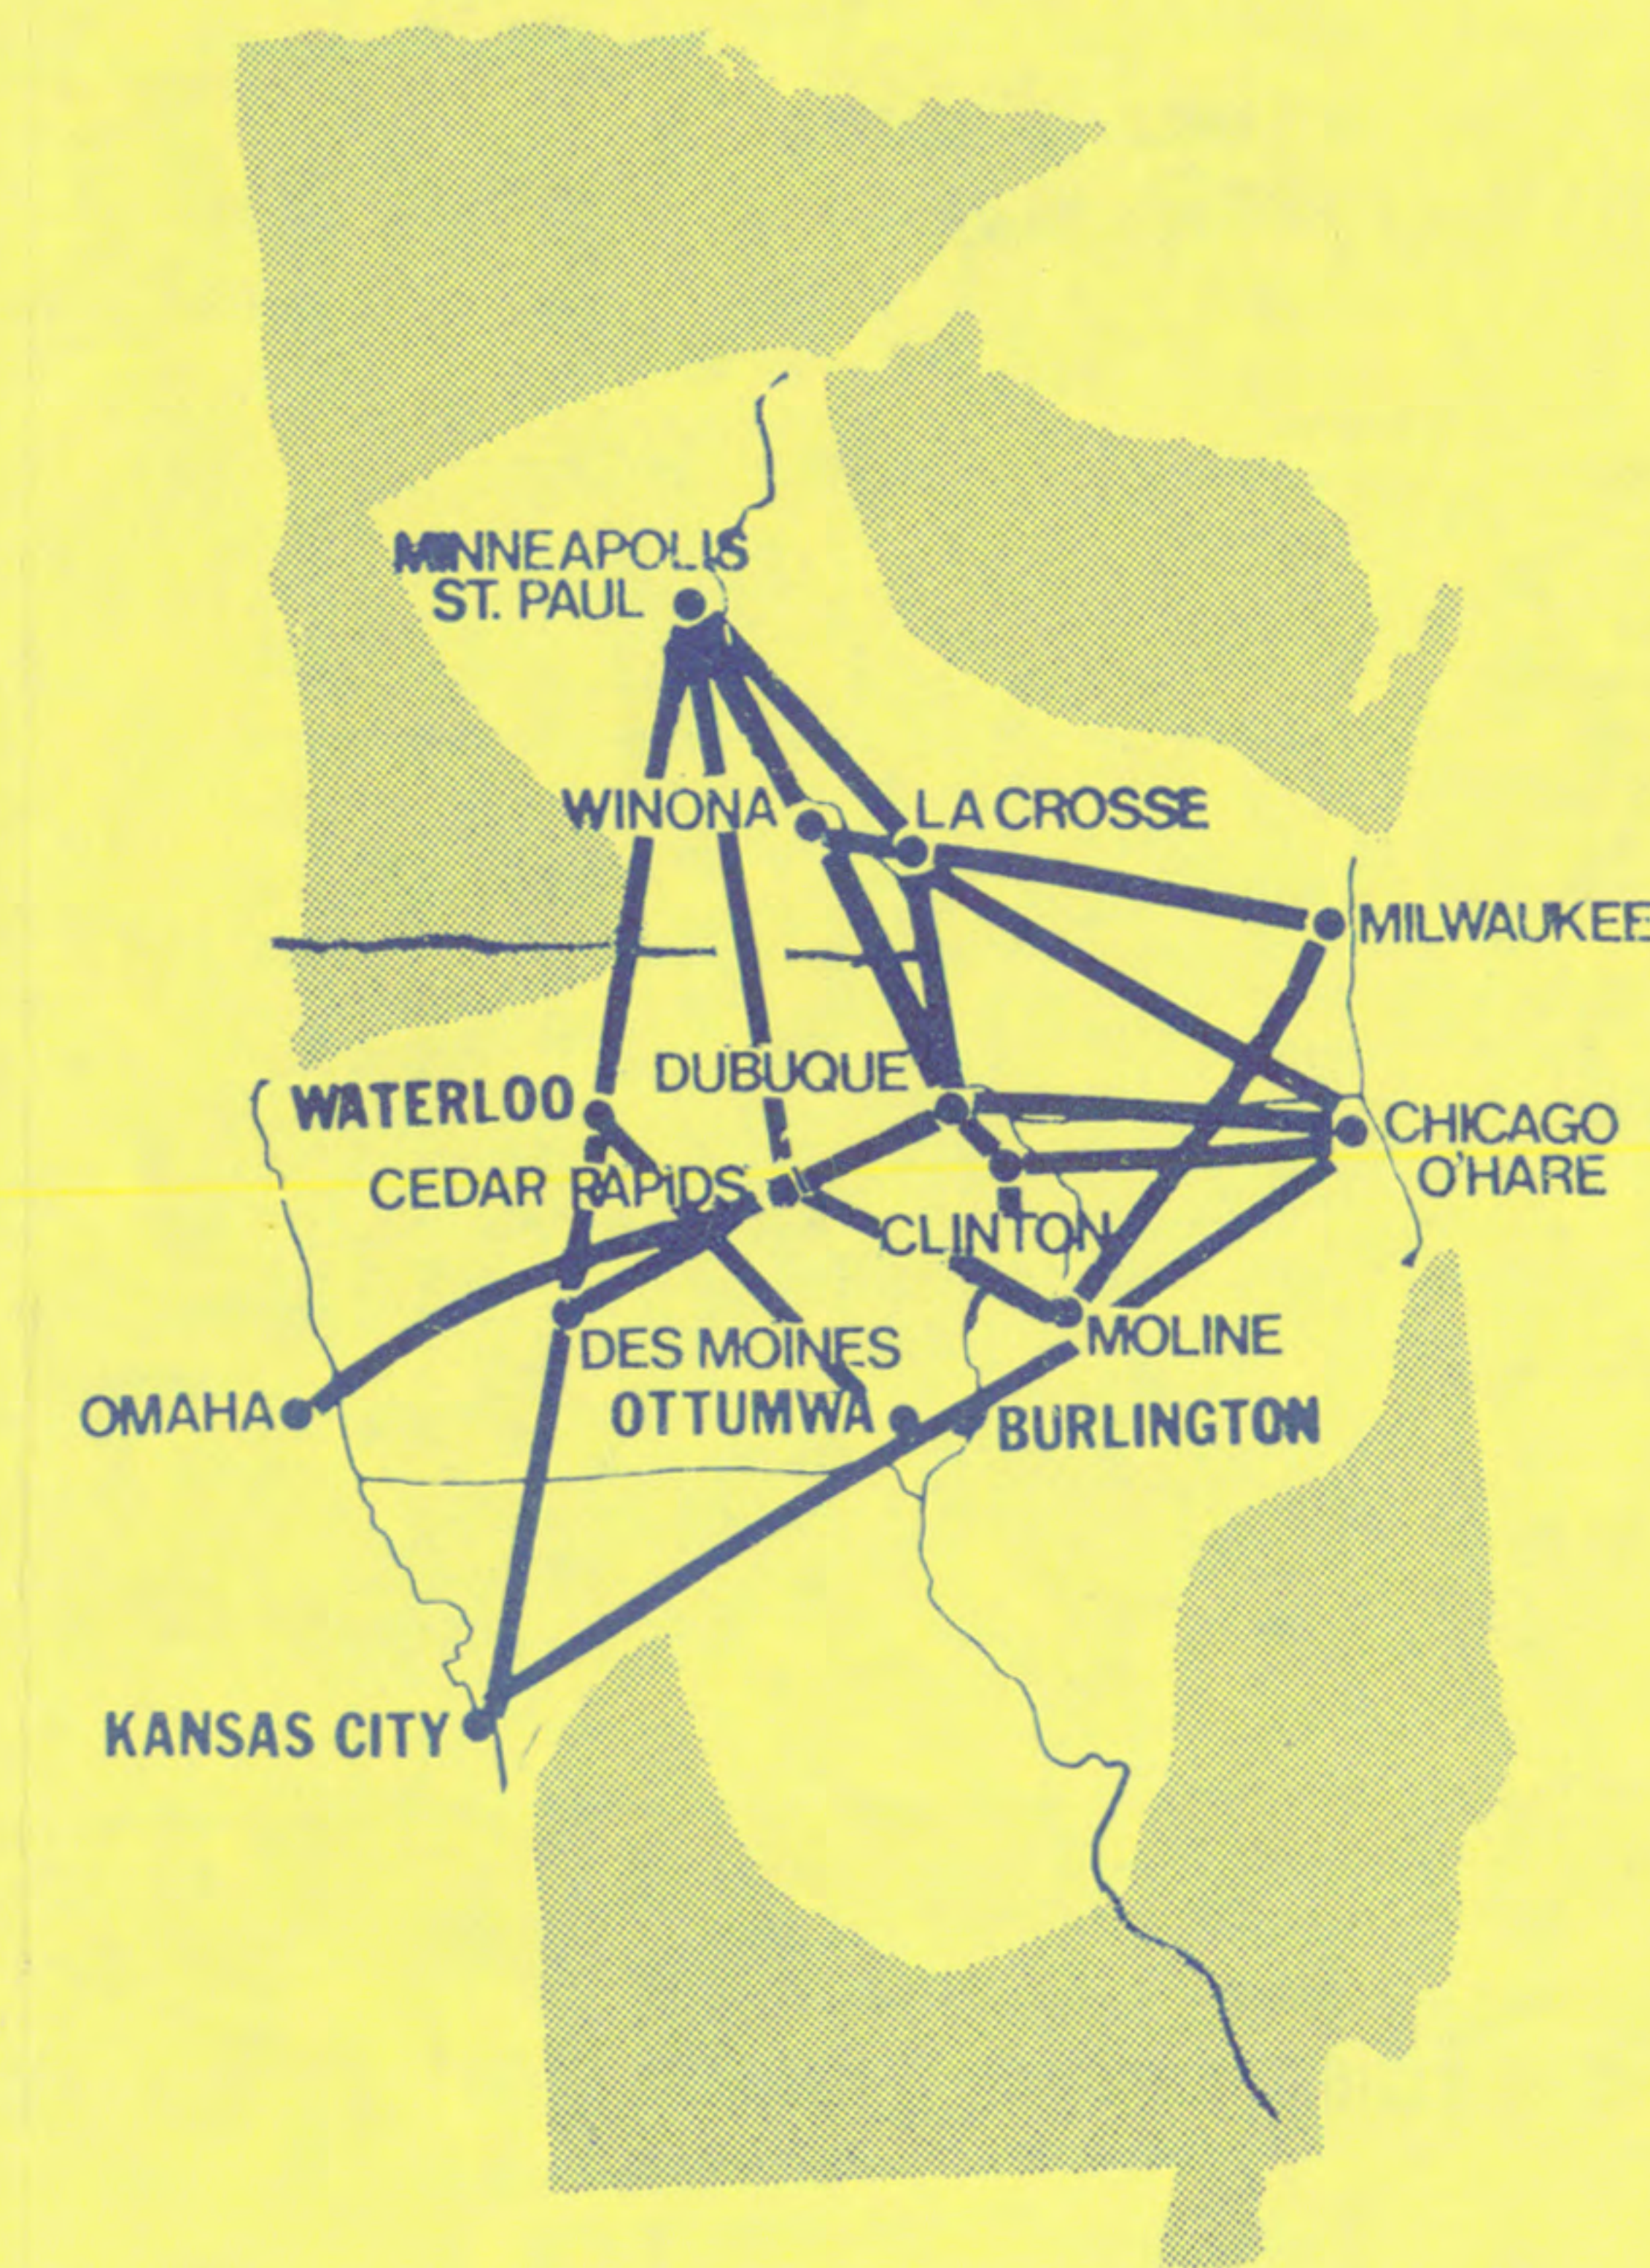

MVA

SYSTEM FLIGHT SCHEDULE

EFFECTIVE AUGUST 15, 1979

**RESERVATION NUMBER
NATIONWIDE**

(Except Wisconsin)

(800) 356-9160

(608) 784-3800

WISCONSIN

(800) 362-9383

MISSISSIPPI VALLEY AIRLINES

MISSISSIPPI VALLEY AIRLINES

SYSTEM FLIGHT SCHEDULE

EFFECTIVE AUGUST 15, 1979

Flight #	Departs	Arrives	Connect Via/Flt. #	Stops	Frequency
From Mpls.-St. Paul, MN					
Reservation & Air Freight Information 612-726-5338					
To Cedar Rapids, IA					
41	2:20P	3:25P		0	Ex. Sat. & Sun.
75	2:40P	6:20P		4	Ex. Sat. & Sun.
To Chicago, O'Hare, IL					
24	8:00A	10:40A		3	Ex. Sat. & Sun.
84	2:40P	5:35P		4	Sat. Only
86	5:10P	7:55P		3	Sun. Only
48	5:15P	7:40P		2	Ex. Sat. & Sun.
To Clinton, IA					
24	8:00A	9:50A		2	Ex. Sat. & Sun.
84	2:40P	4:45P		3	Sat. Only
86	5:10P	7:05P		2	Sun. Only
48	5:15P	7:40P		2	Ex. Sat. & Sun.
To Dubuque, IA					
24	8:00A	9:20A		1	Ex. Sat. & Sun.
84	2:40P	4:15P		2	Sat. Only
86	5:10P	6:35P		1	Sun. Only
48	5:15P	6:40P		1	Ex. Sat. & Sun.
To Kansas City, MO					
70	8:10A	10:40A		1	Ex. Sat. & Sun.
78	5:30P	8:25P		2	Ex. Sat.
To La Crosse, WI					
75	2:40P	3:30P		1	Ex. Sat. & Sun.
84	2:40P	3:30P		1	Sat. Only
86	5:10P	5:50P		0	Sun. Only
48	5:15P	5:55P		0	Ex. Sat. & Sun.
To Milwaukee, WI					
75	2:40P	4:35P		2	Ex. Sat. & Sun.
To Moline, IL					
75	2:40P	5:45P		3	Ex. Sat. & Sun.
To Omaha, NE					
41	2:20P	4:45P		1	Ex. Sat. & Sun.
75	2:40P	7:40P		5	Ex. Sat. & Sun.
To Ottumwa, IA					
78	5:30P	7:15P		1	Ex. Sat.
To Waterloo, IA					
70	8:10A	9:10A		0	Ex. Sat. & Sun.
74	2:30P	3:30P		0	Ex. Sun.
78	5:30P	6:30P		0	Ex. Sat.
To Winona, MN					
24	8:00A	8:30A		0	Ex. Sat. & Sun.
75	2:40P	3:10P		0	Ex. Sat. & Sun.
84	2:40P	3:10P		0	Sat. Only