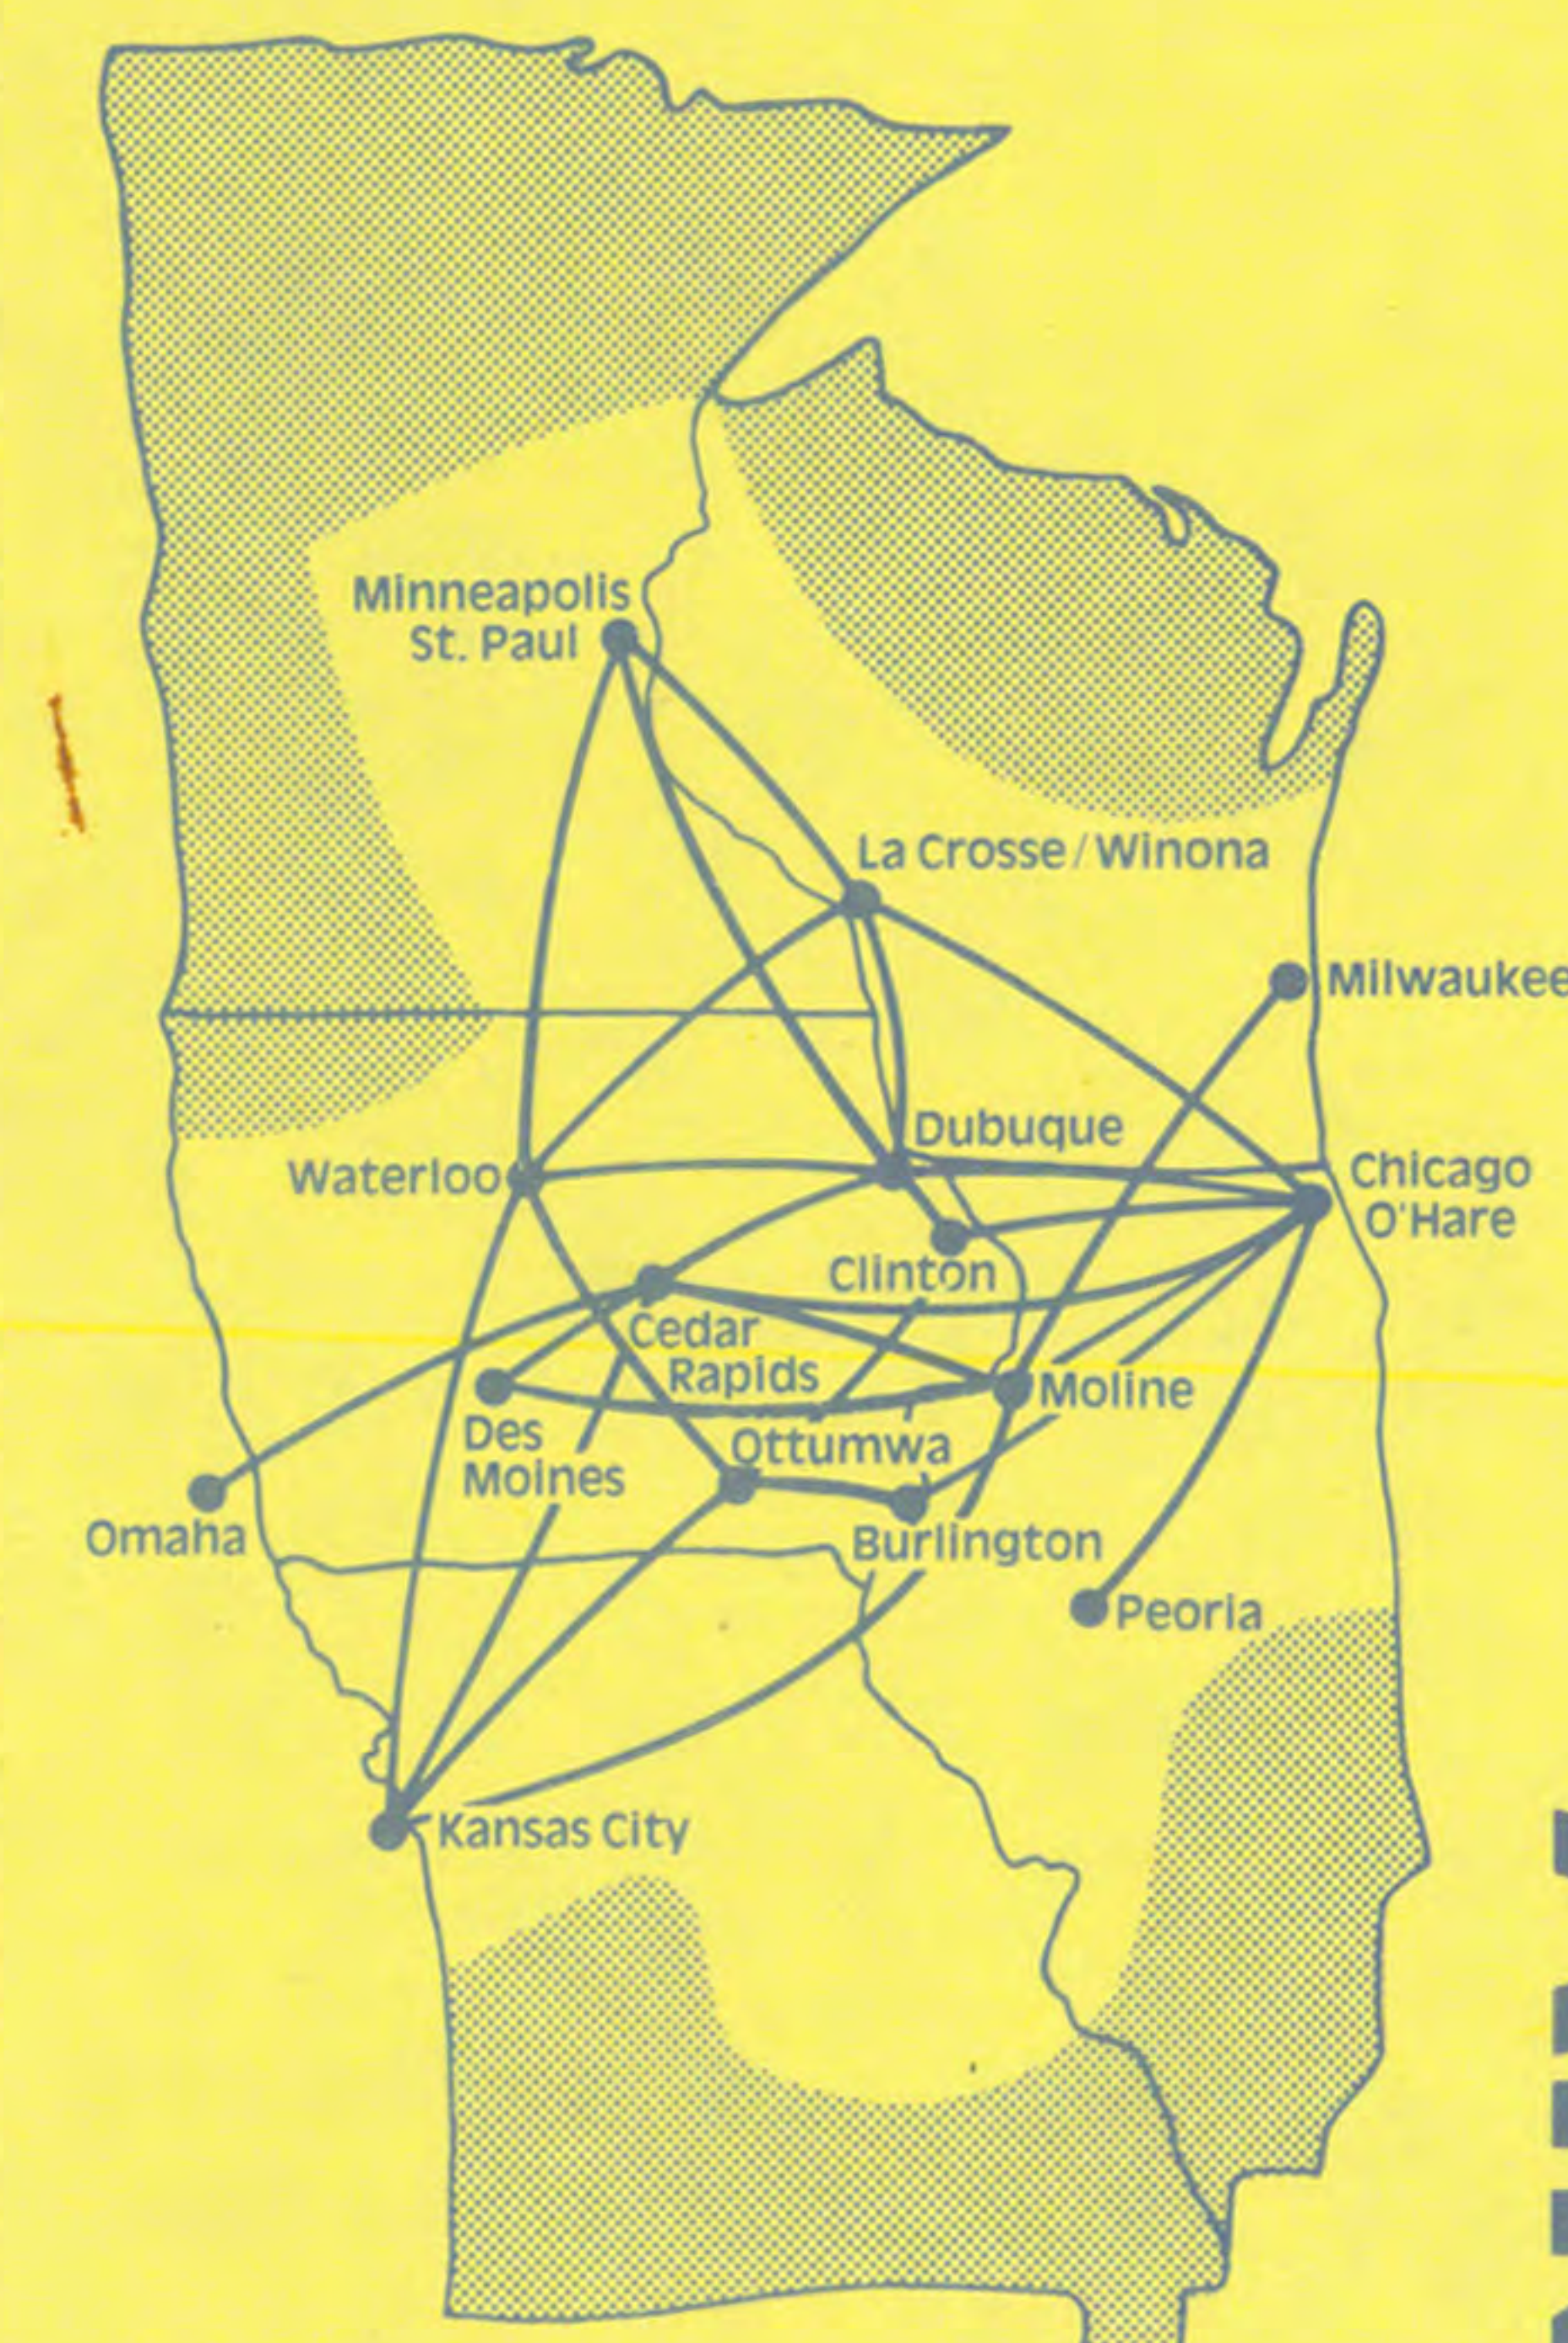

Reservation Number Nationwide (Except Wisconsin)
(800) 356-9160
(608) 784-4900
Wisconsin
(800) 362-9383

La Crosse Reservations - 784-4900
La Crosse General Office - 784-8330

MISSISSIPPI VALLEY AIRLINES

Watch for our **NEW Fokker F-27 Friendships . . .** in service in **October!**

1. **Featuring:**
2. Pressurization
   - Reclining Seats
   - 50 Passenger Capacity
   - Wide Body Features