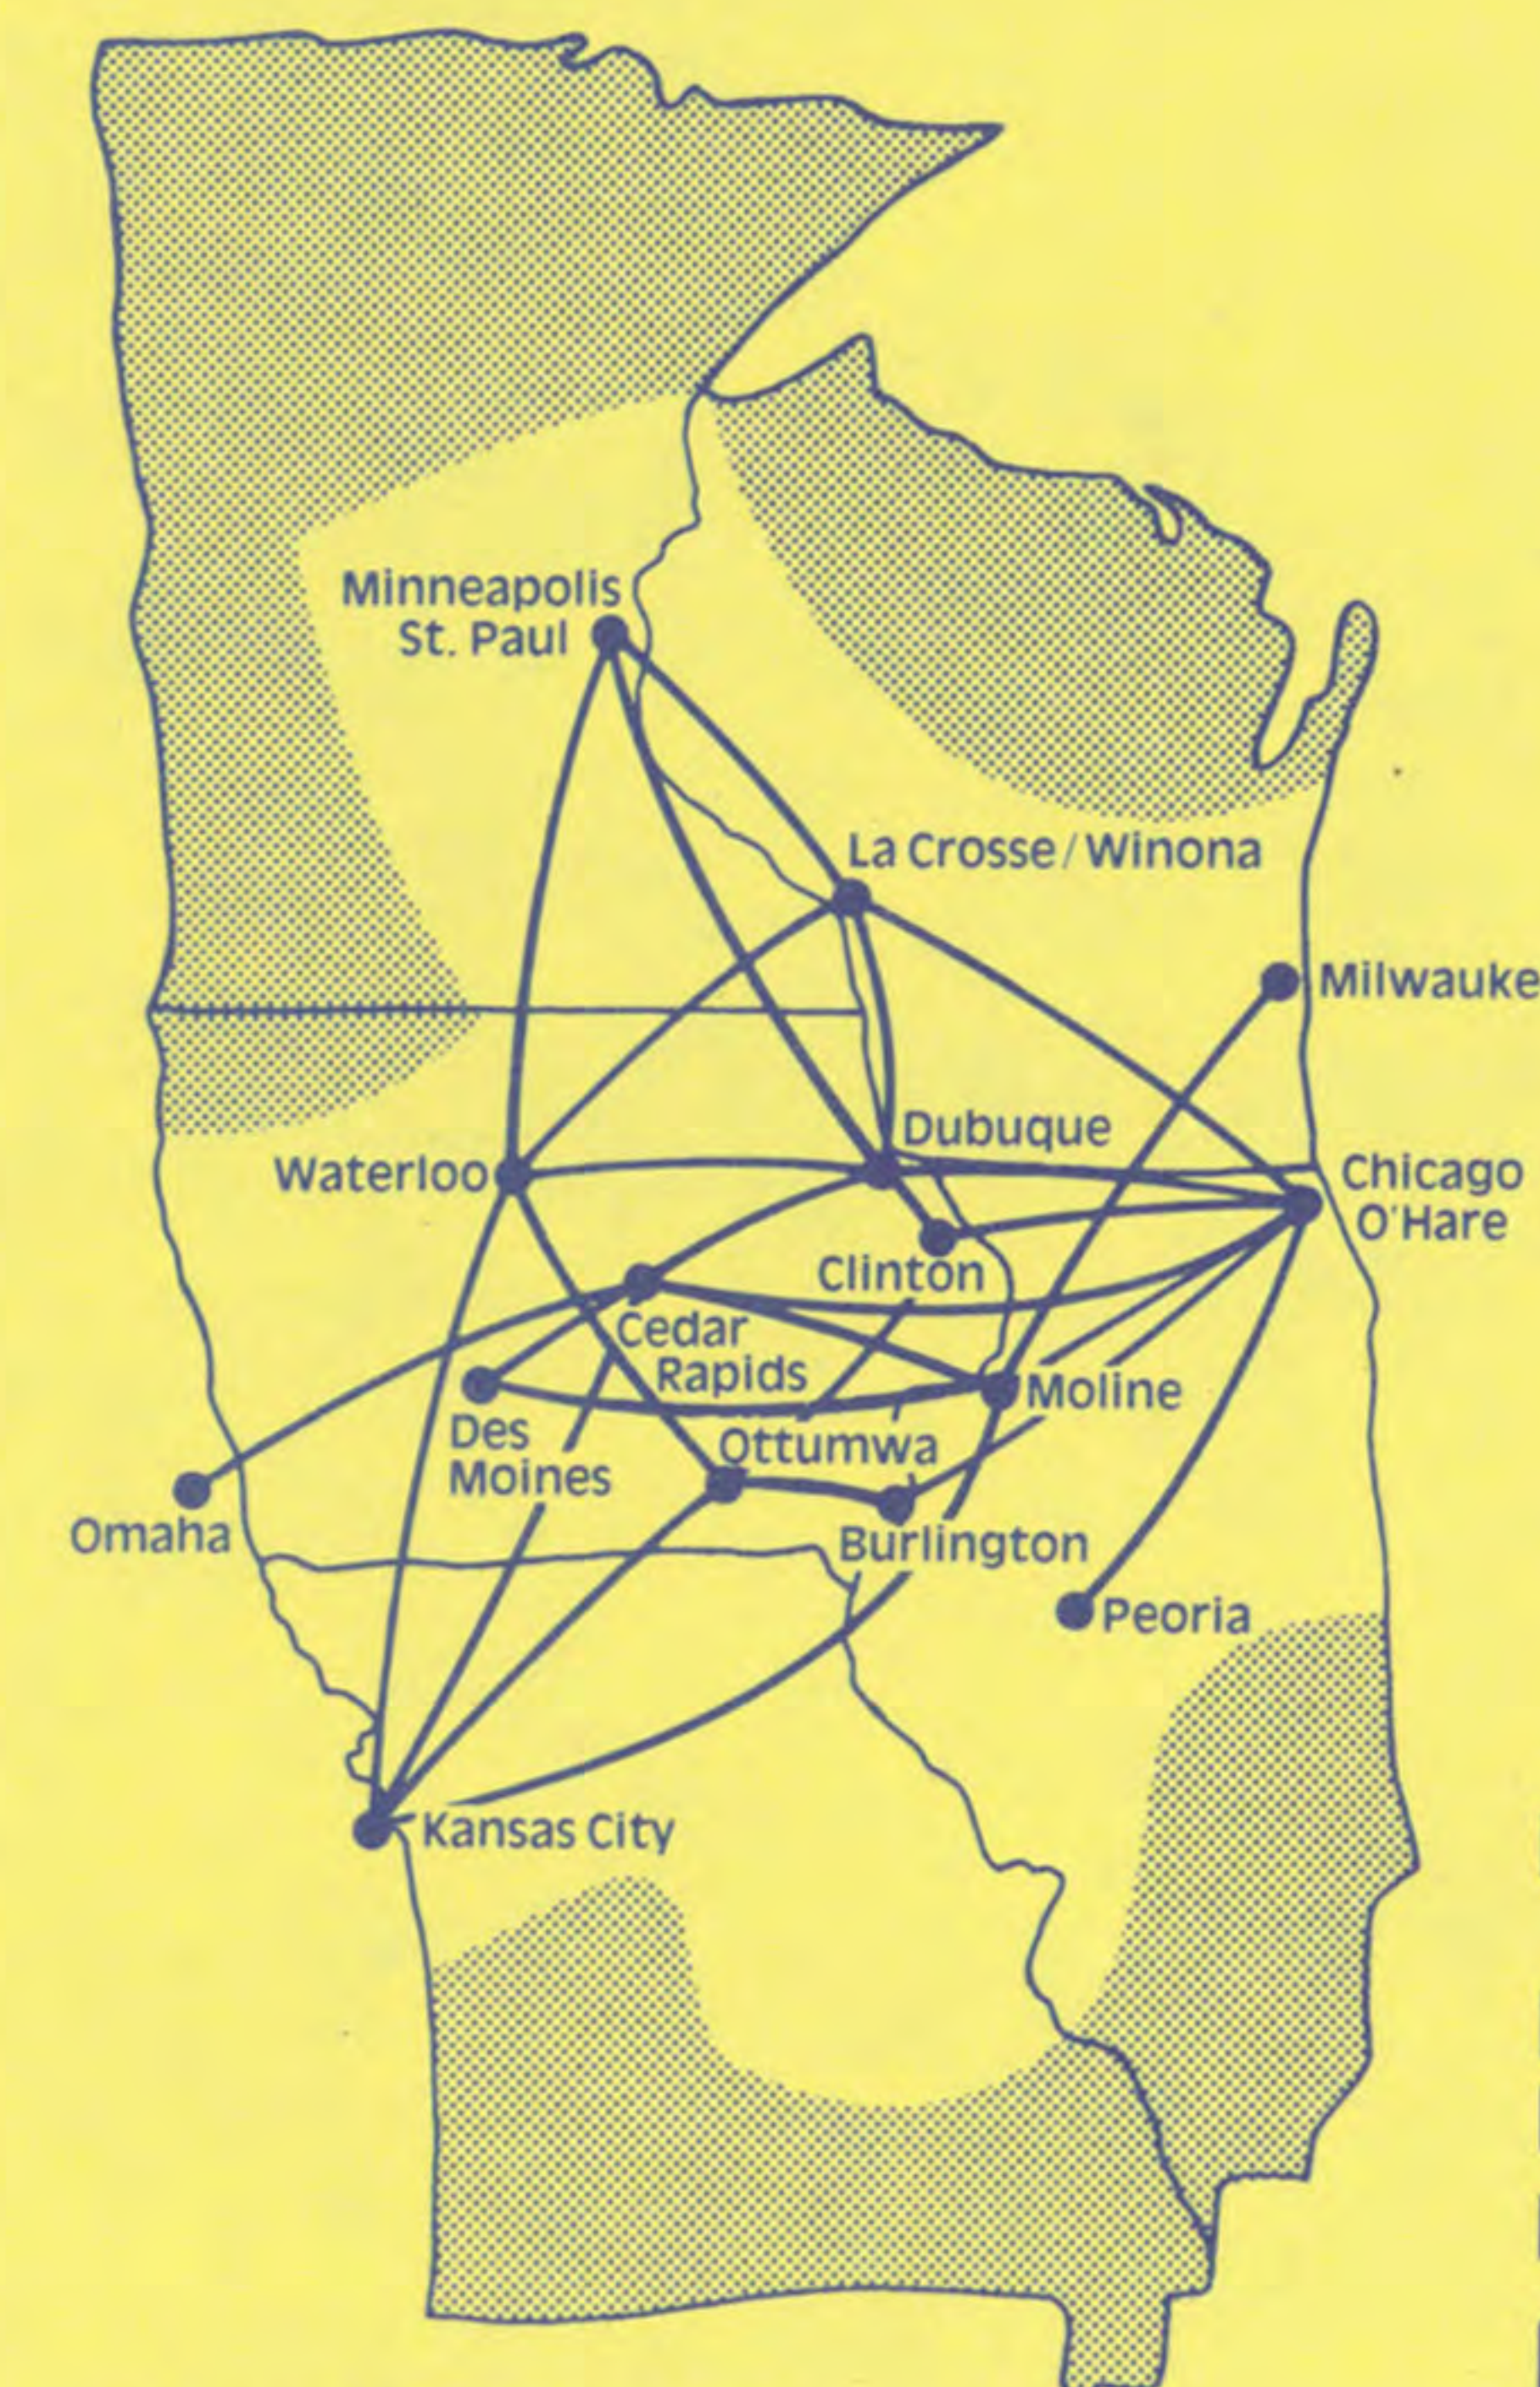

Reservation Number
Nationwide (Except Wisconsin)
(800) 356-9160
(608) 784-4900
Wisconsin
(800) 362-9383

La Crosse
Reservations - **608-784-4900**
La Crosse
General Office - **608-784-8330**

MISSISSIPPI VALLEY
AIRLINES