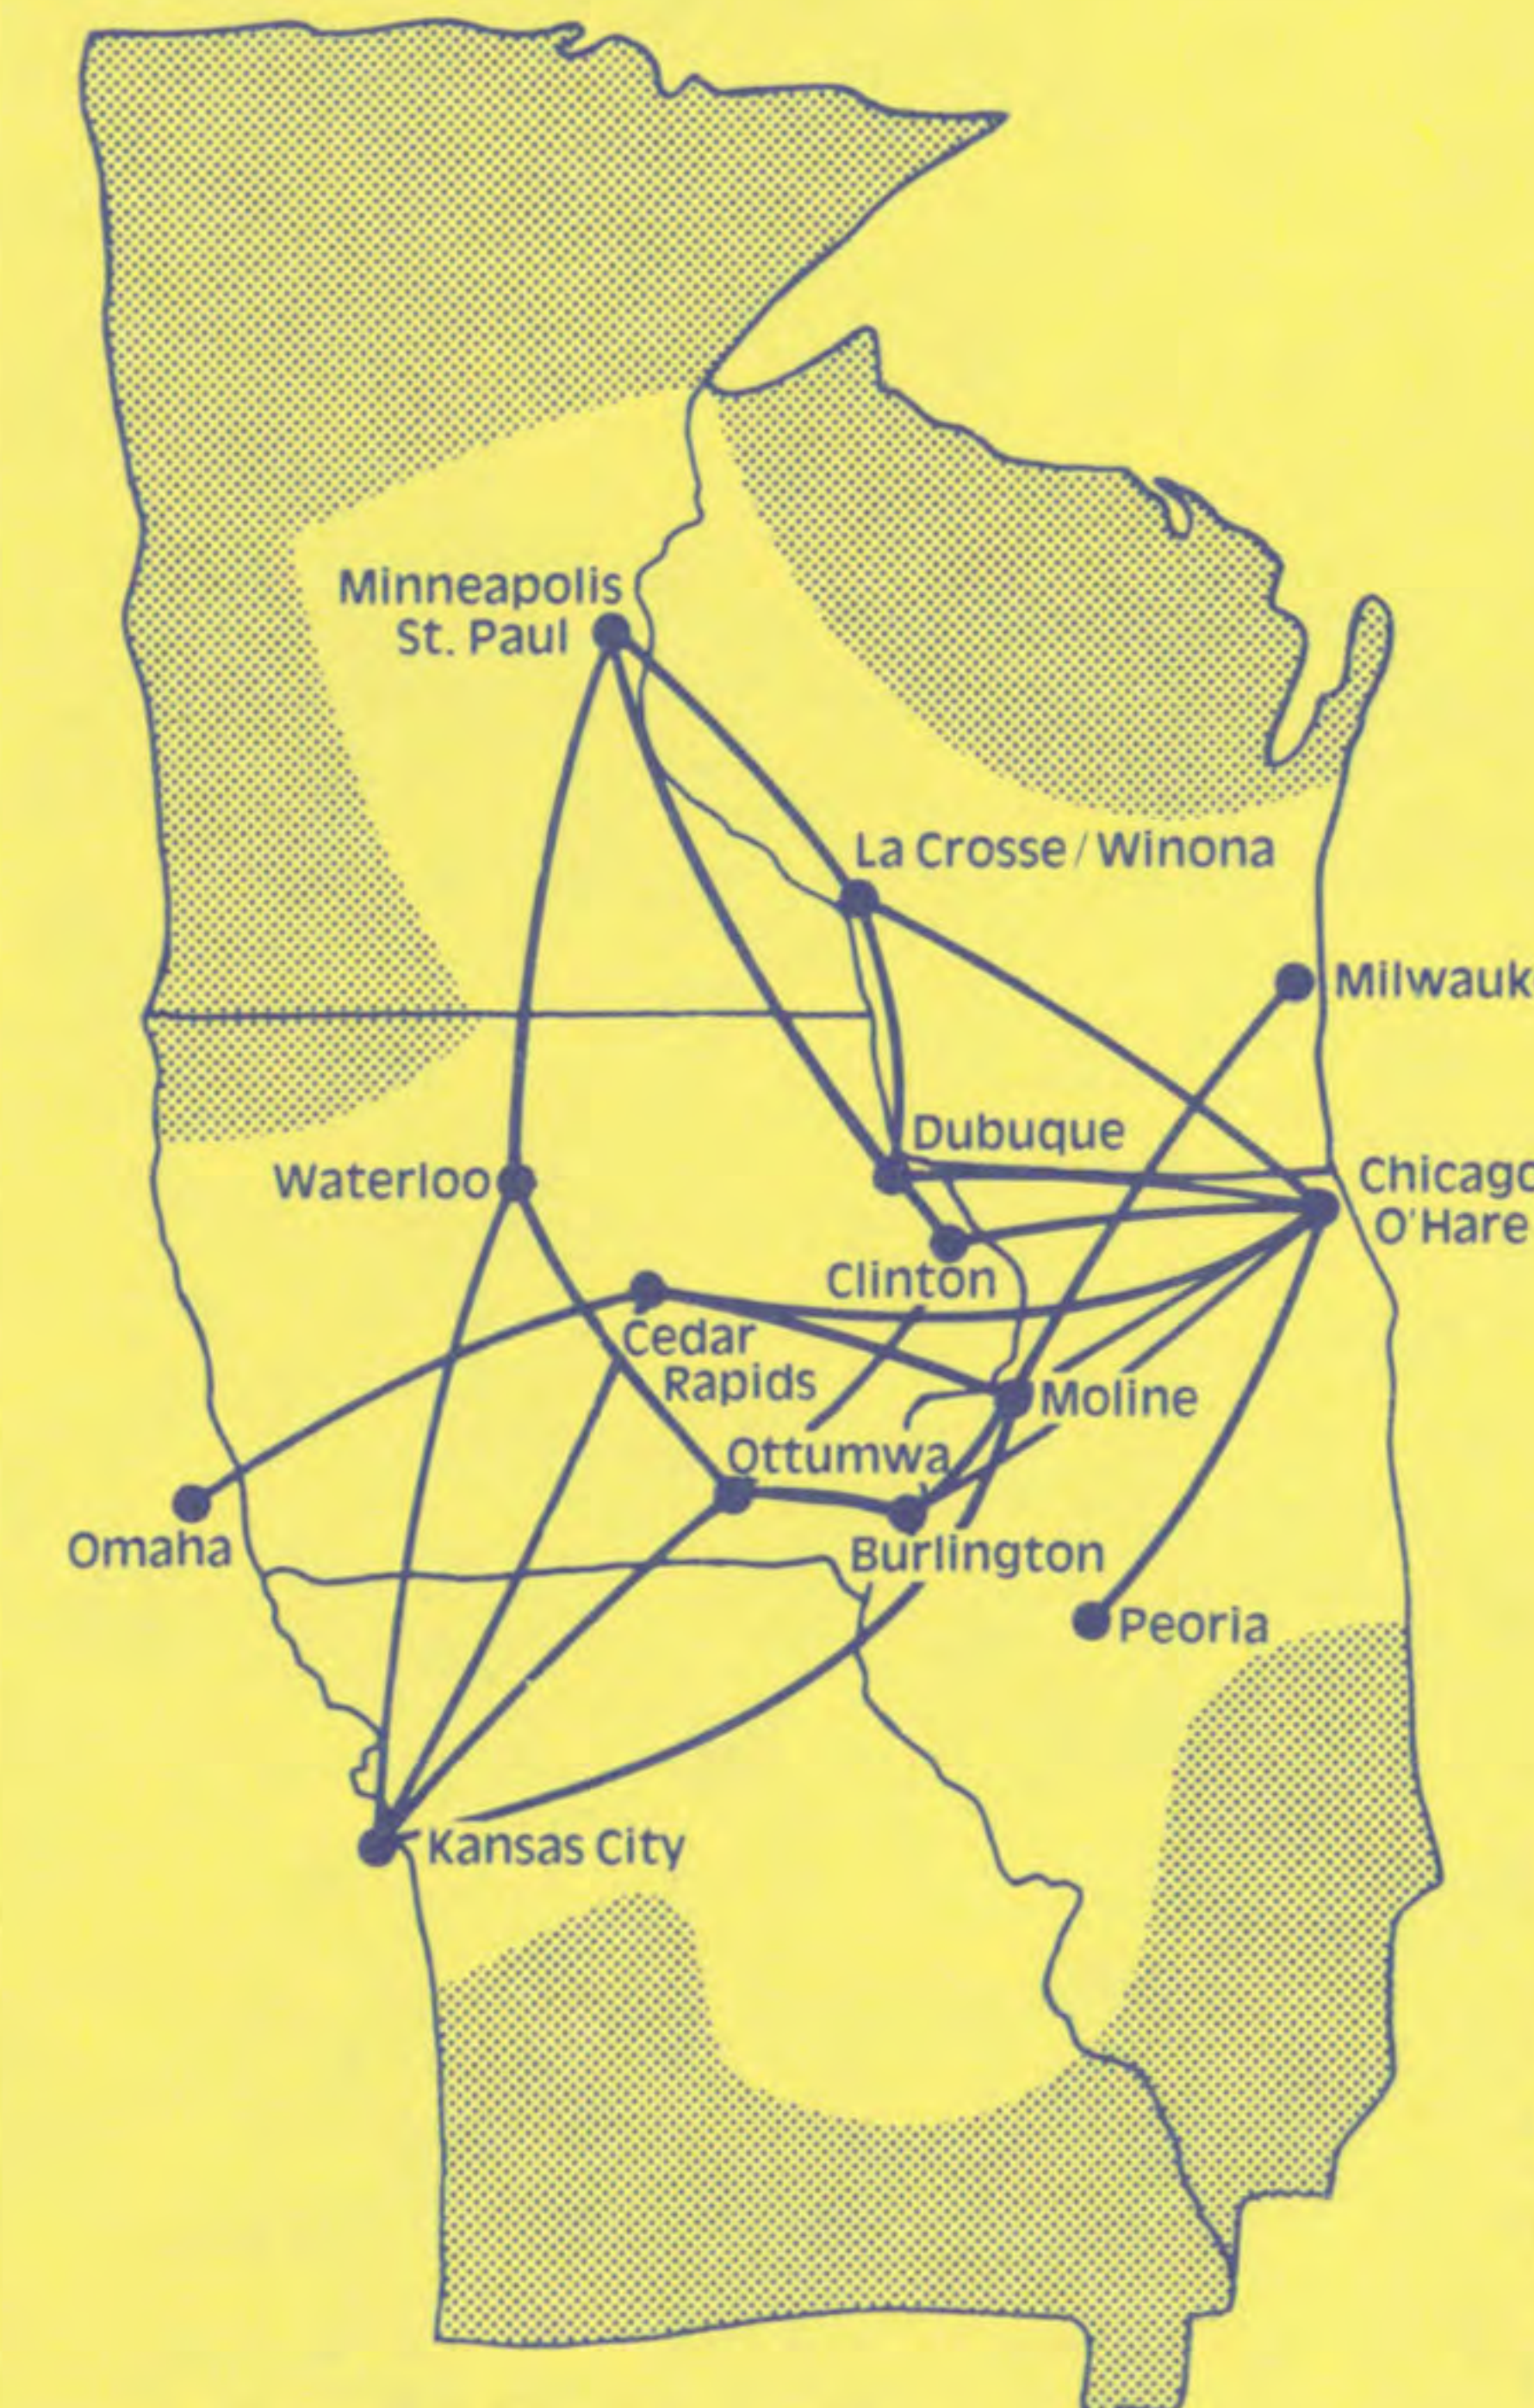

Reservation Number Nationwide (Except Wisconsin)
(800) 356-9160
(608) 784-4900
Wisconsin
(800) 362-9383

La Crosse
Reservations - **608—784-4900**
La Crosse
General Office - **608—784-8330**

MISSISSIPPI VALLEY AIRLINES