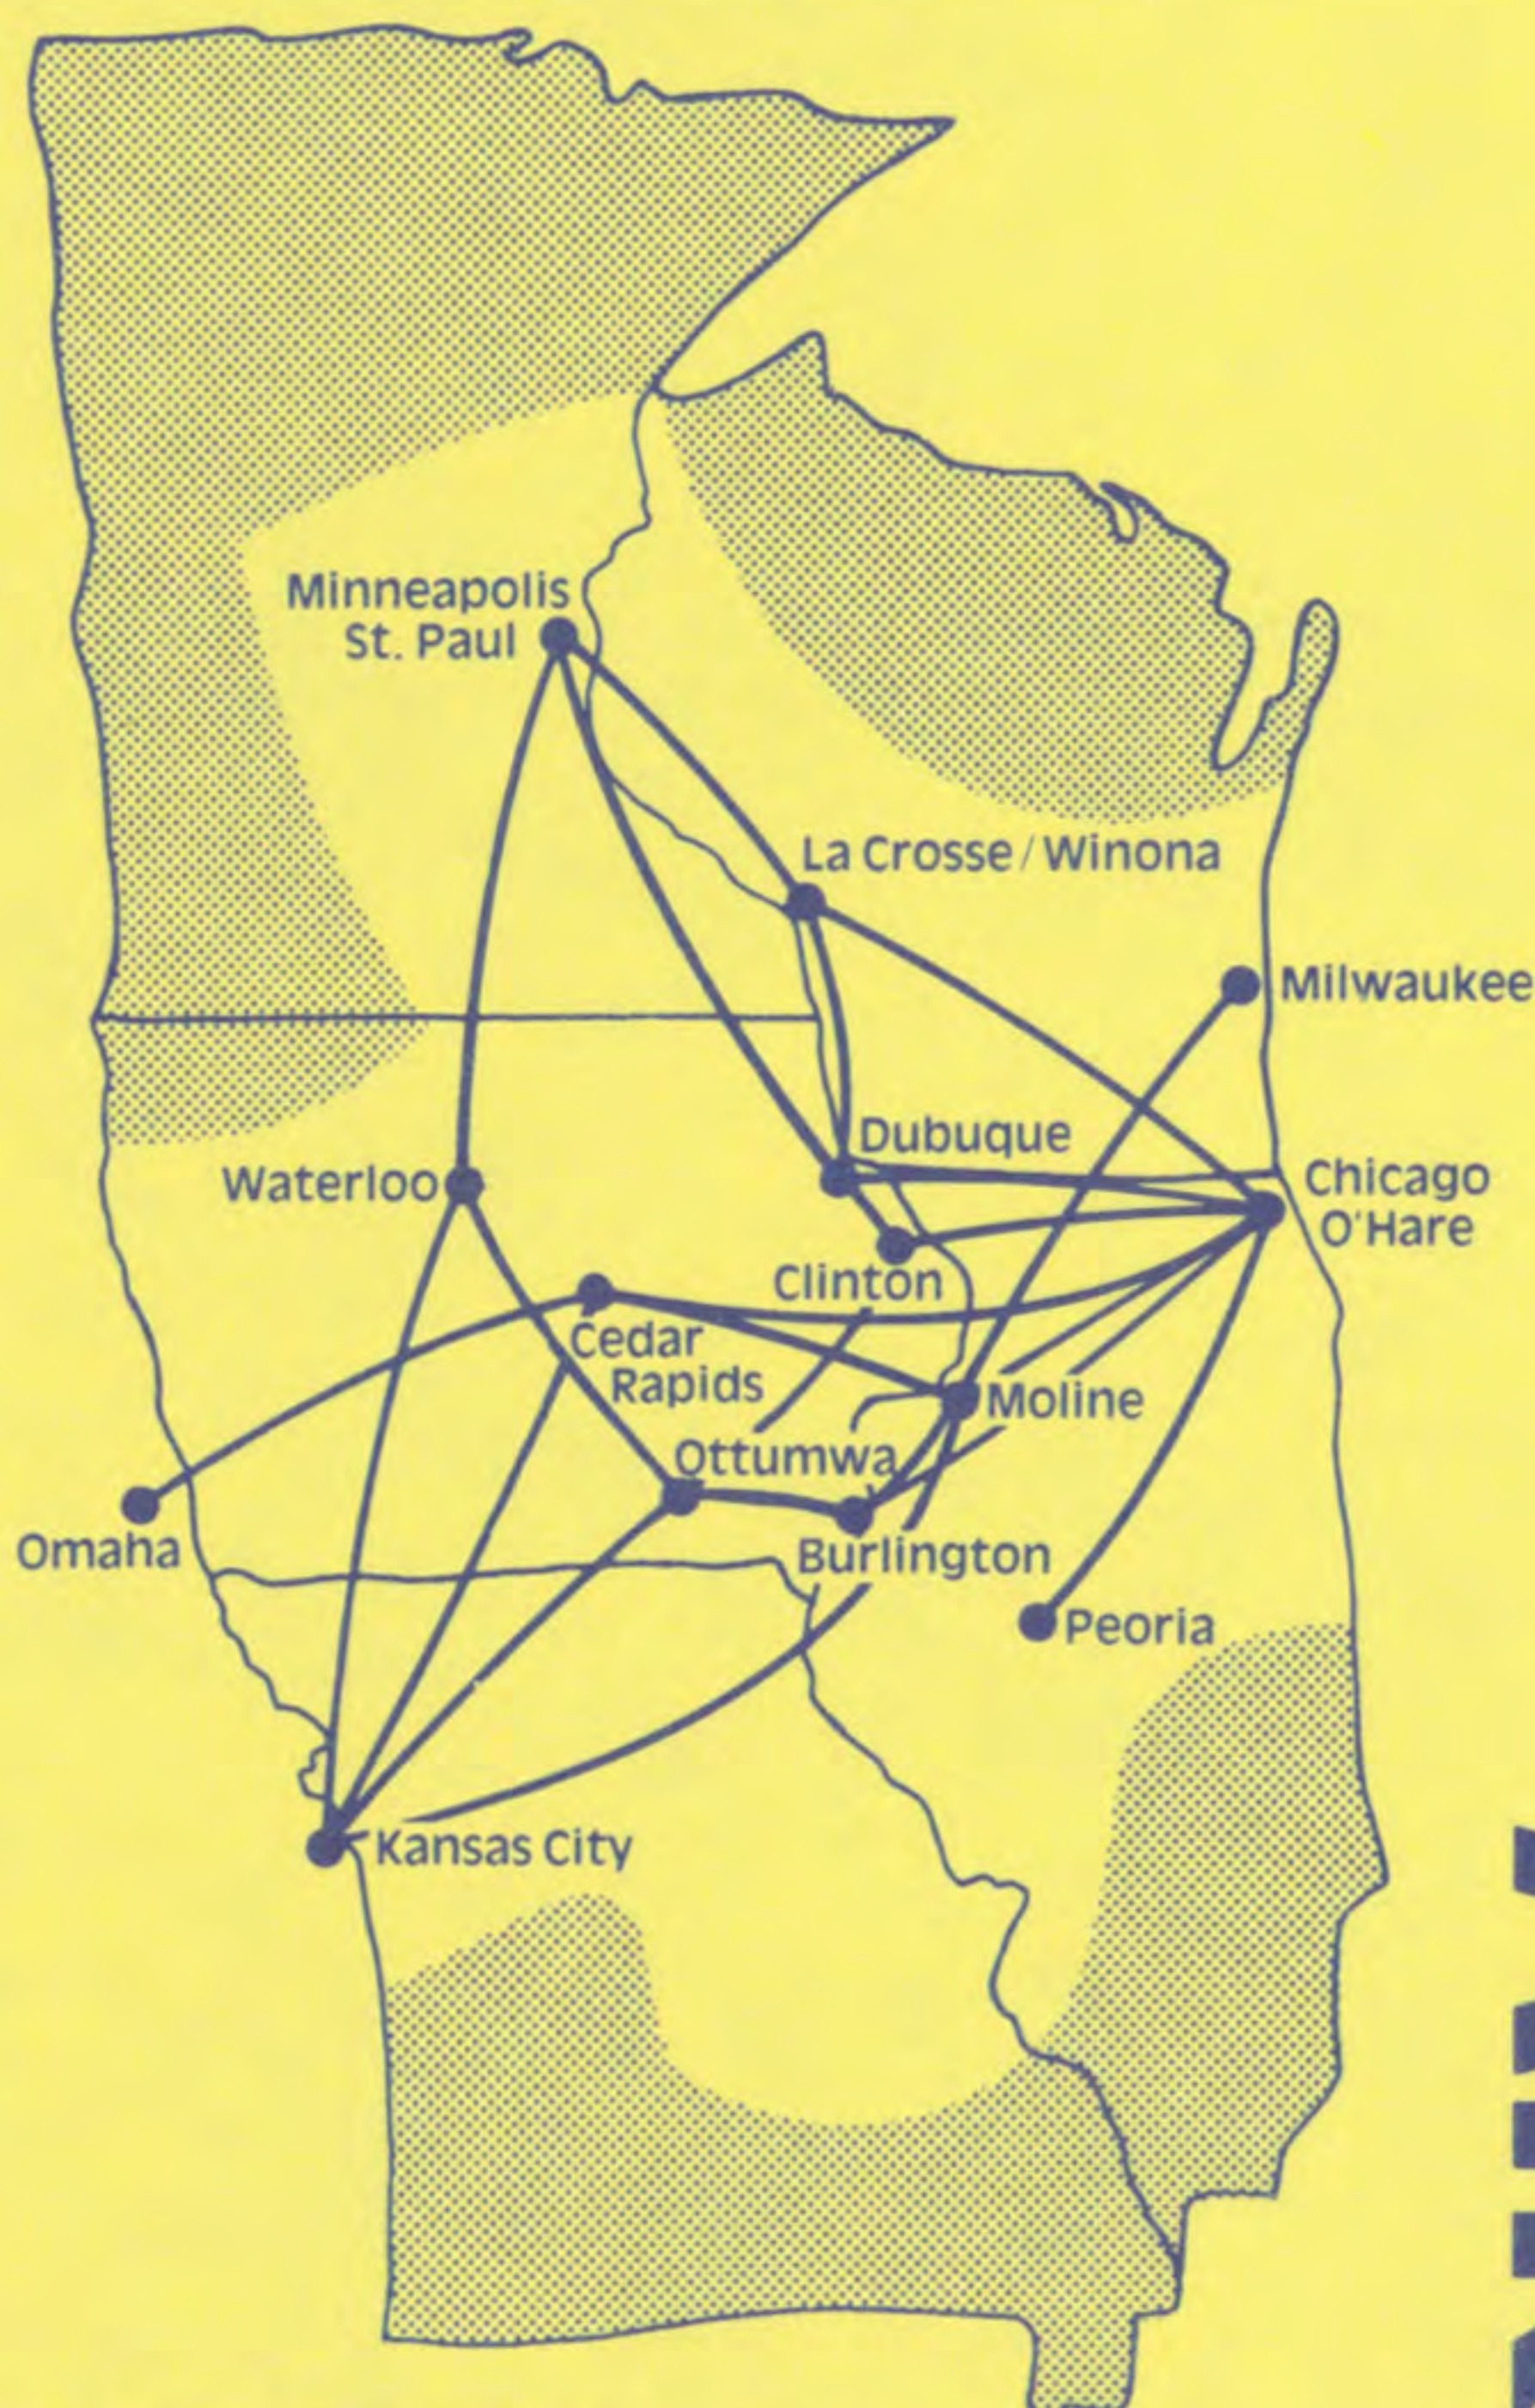

## SYSTEM FLIGHT SCHEDULE

Reservation Number  
Nationwide (Except Wisconsin)

**(800) 356-9160**

**(608) 784-4900**

Wisconsin

**(800) 362-9383**

La Crosse

Reservations - **608—784-4900**