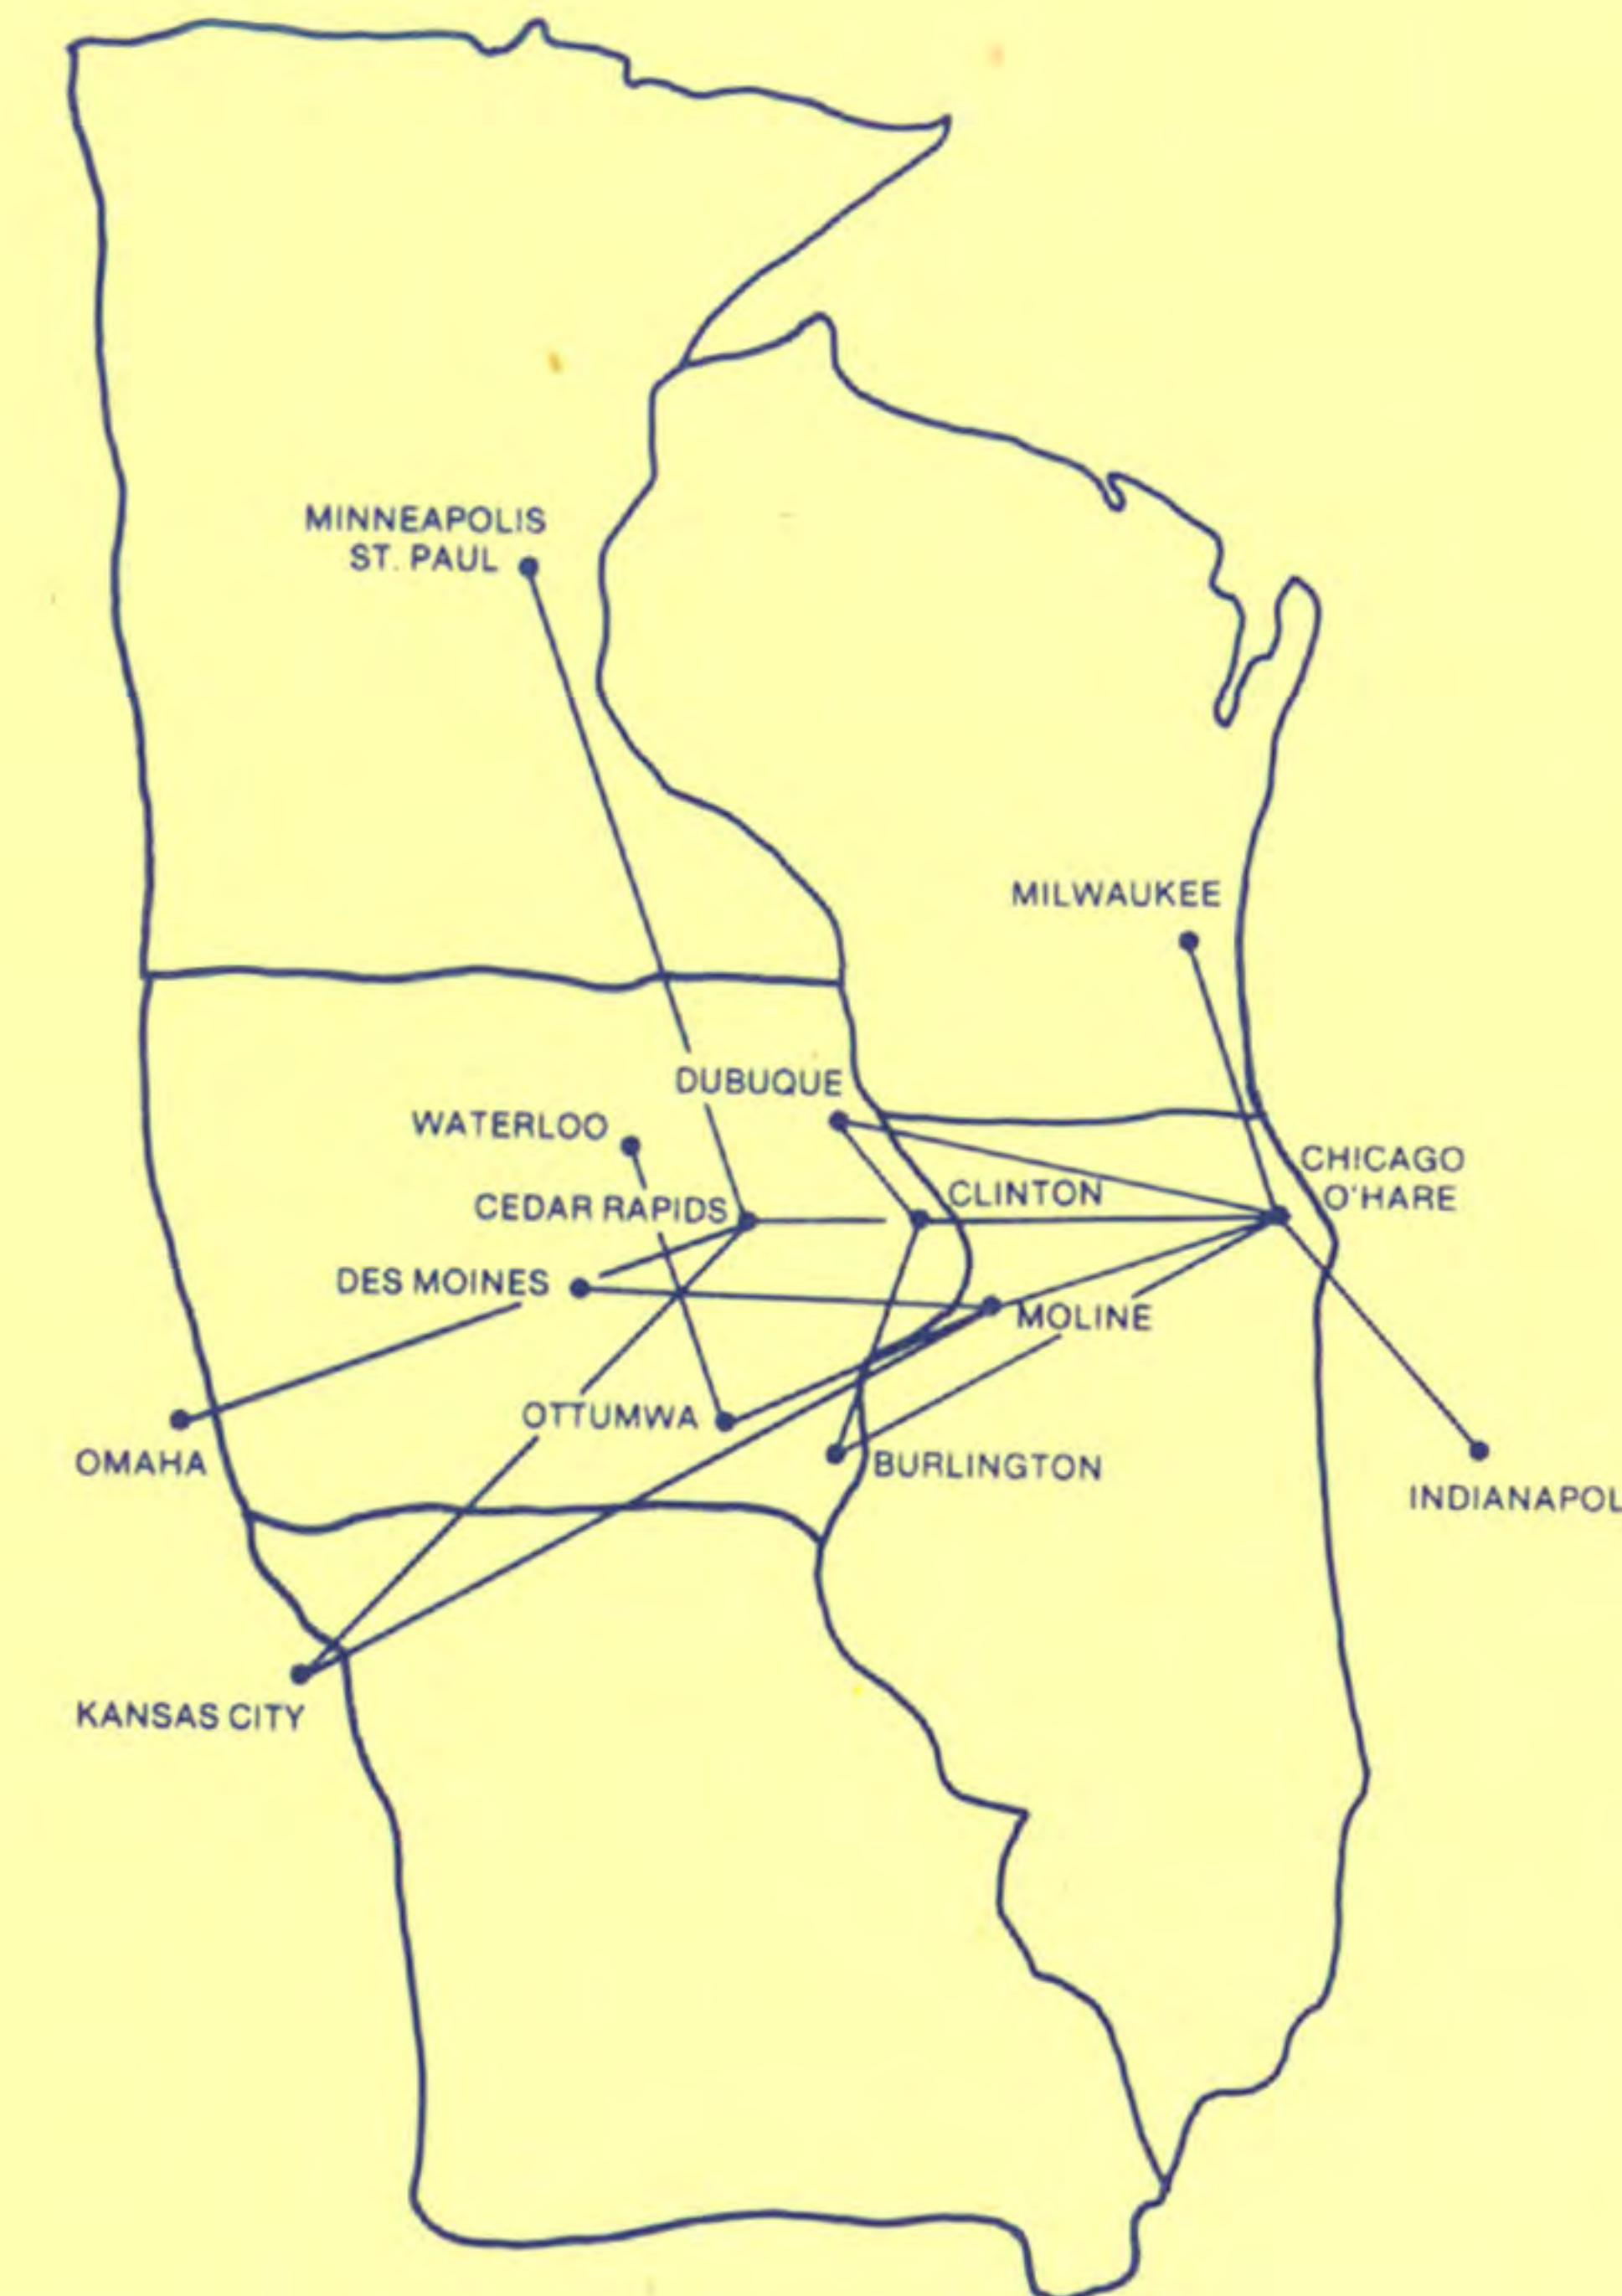

Notice: Overbooking of Flights: To compensate for the percentage of confirmed passengers that regularly fail to claim their reservations, airline flights may be overbooked. As a secondary result, there is then the slight chance that on occasion a seat will not be available for a confirmed passenger. If a flight is over booked, the airline personnel will normally ask for volunteers willing to give up their seat for compensation of the airlines choosing. If there are not enough volunteers, the airline will deny boarding to other persons in accordance with its boarding priority. Compensation for persons denied boarding will consist of complimentary transportation on MVA to the passengers interline connecting point or point of stopover on the MVA route system. Please check with airline personnel for further details.

**MVA...NOW LOCATED
IN THE MAIN TERMINAL
AT O'HARE!**

**Reservations Numbers:
Nationwide (except Wisconsin)**

800-356-9160

**Wisconsin
800-362-9383**

MVA

**SYSTEM
FLIGHT
SCHEDULE**

Effective October 25, 1981