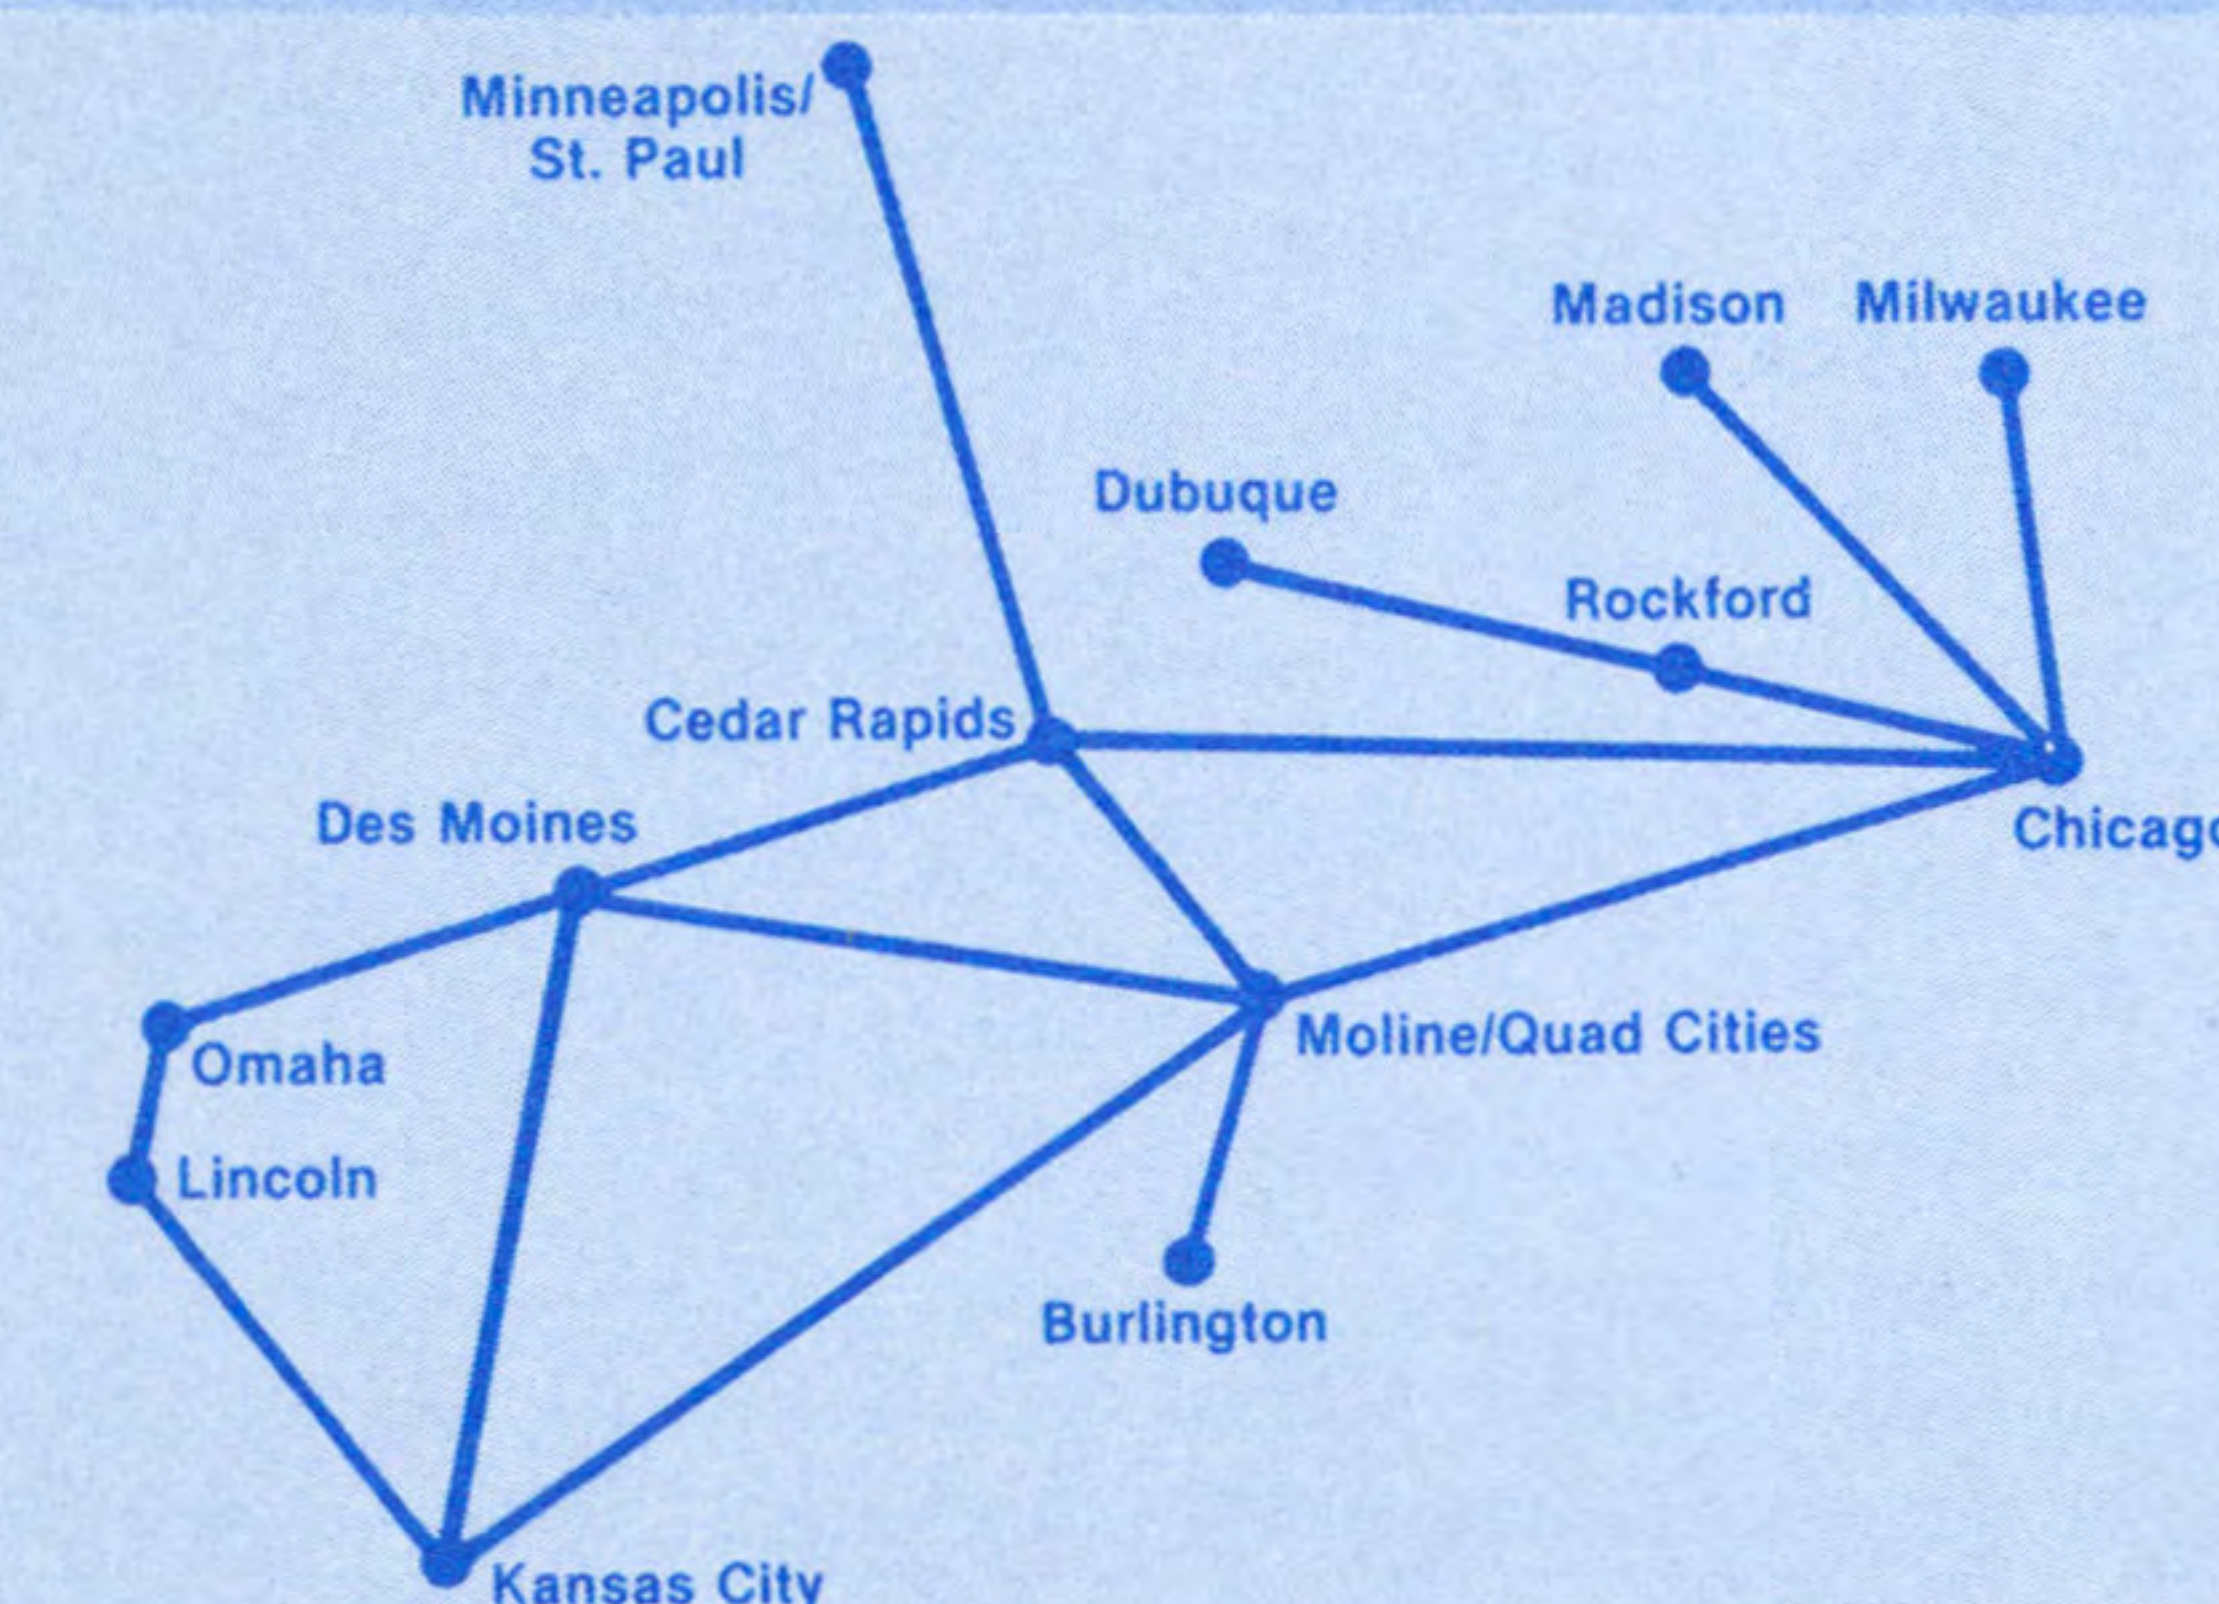

Mississippi Valley Airlines