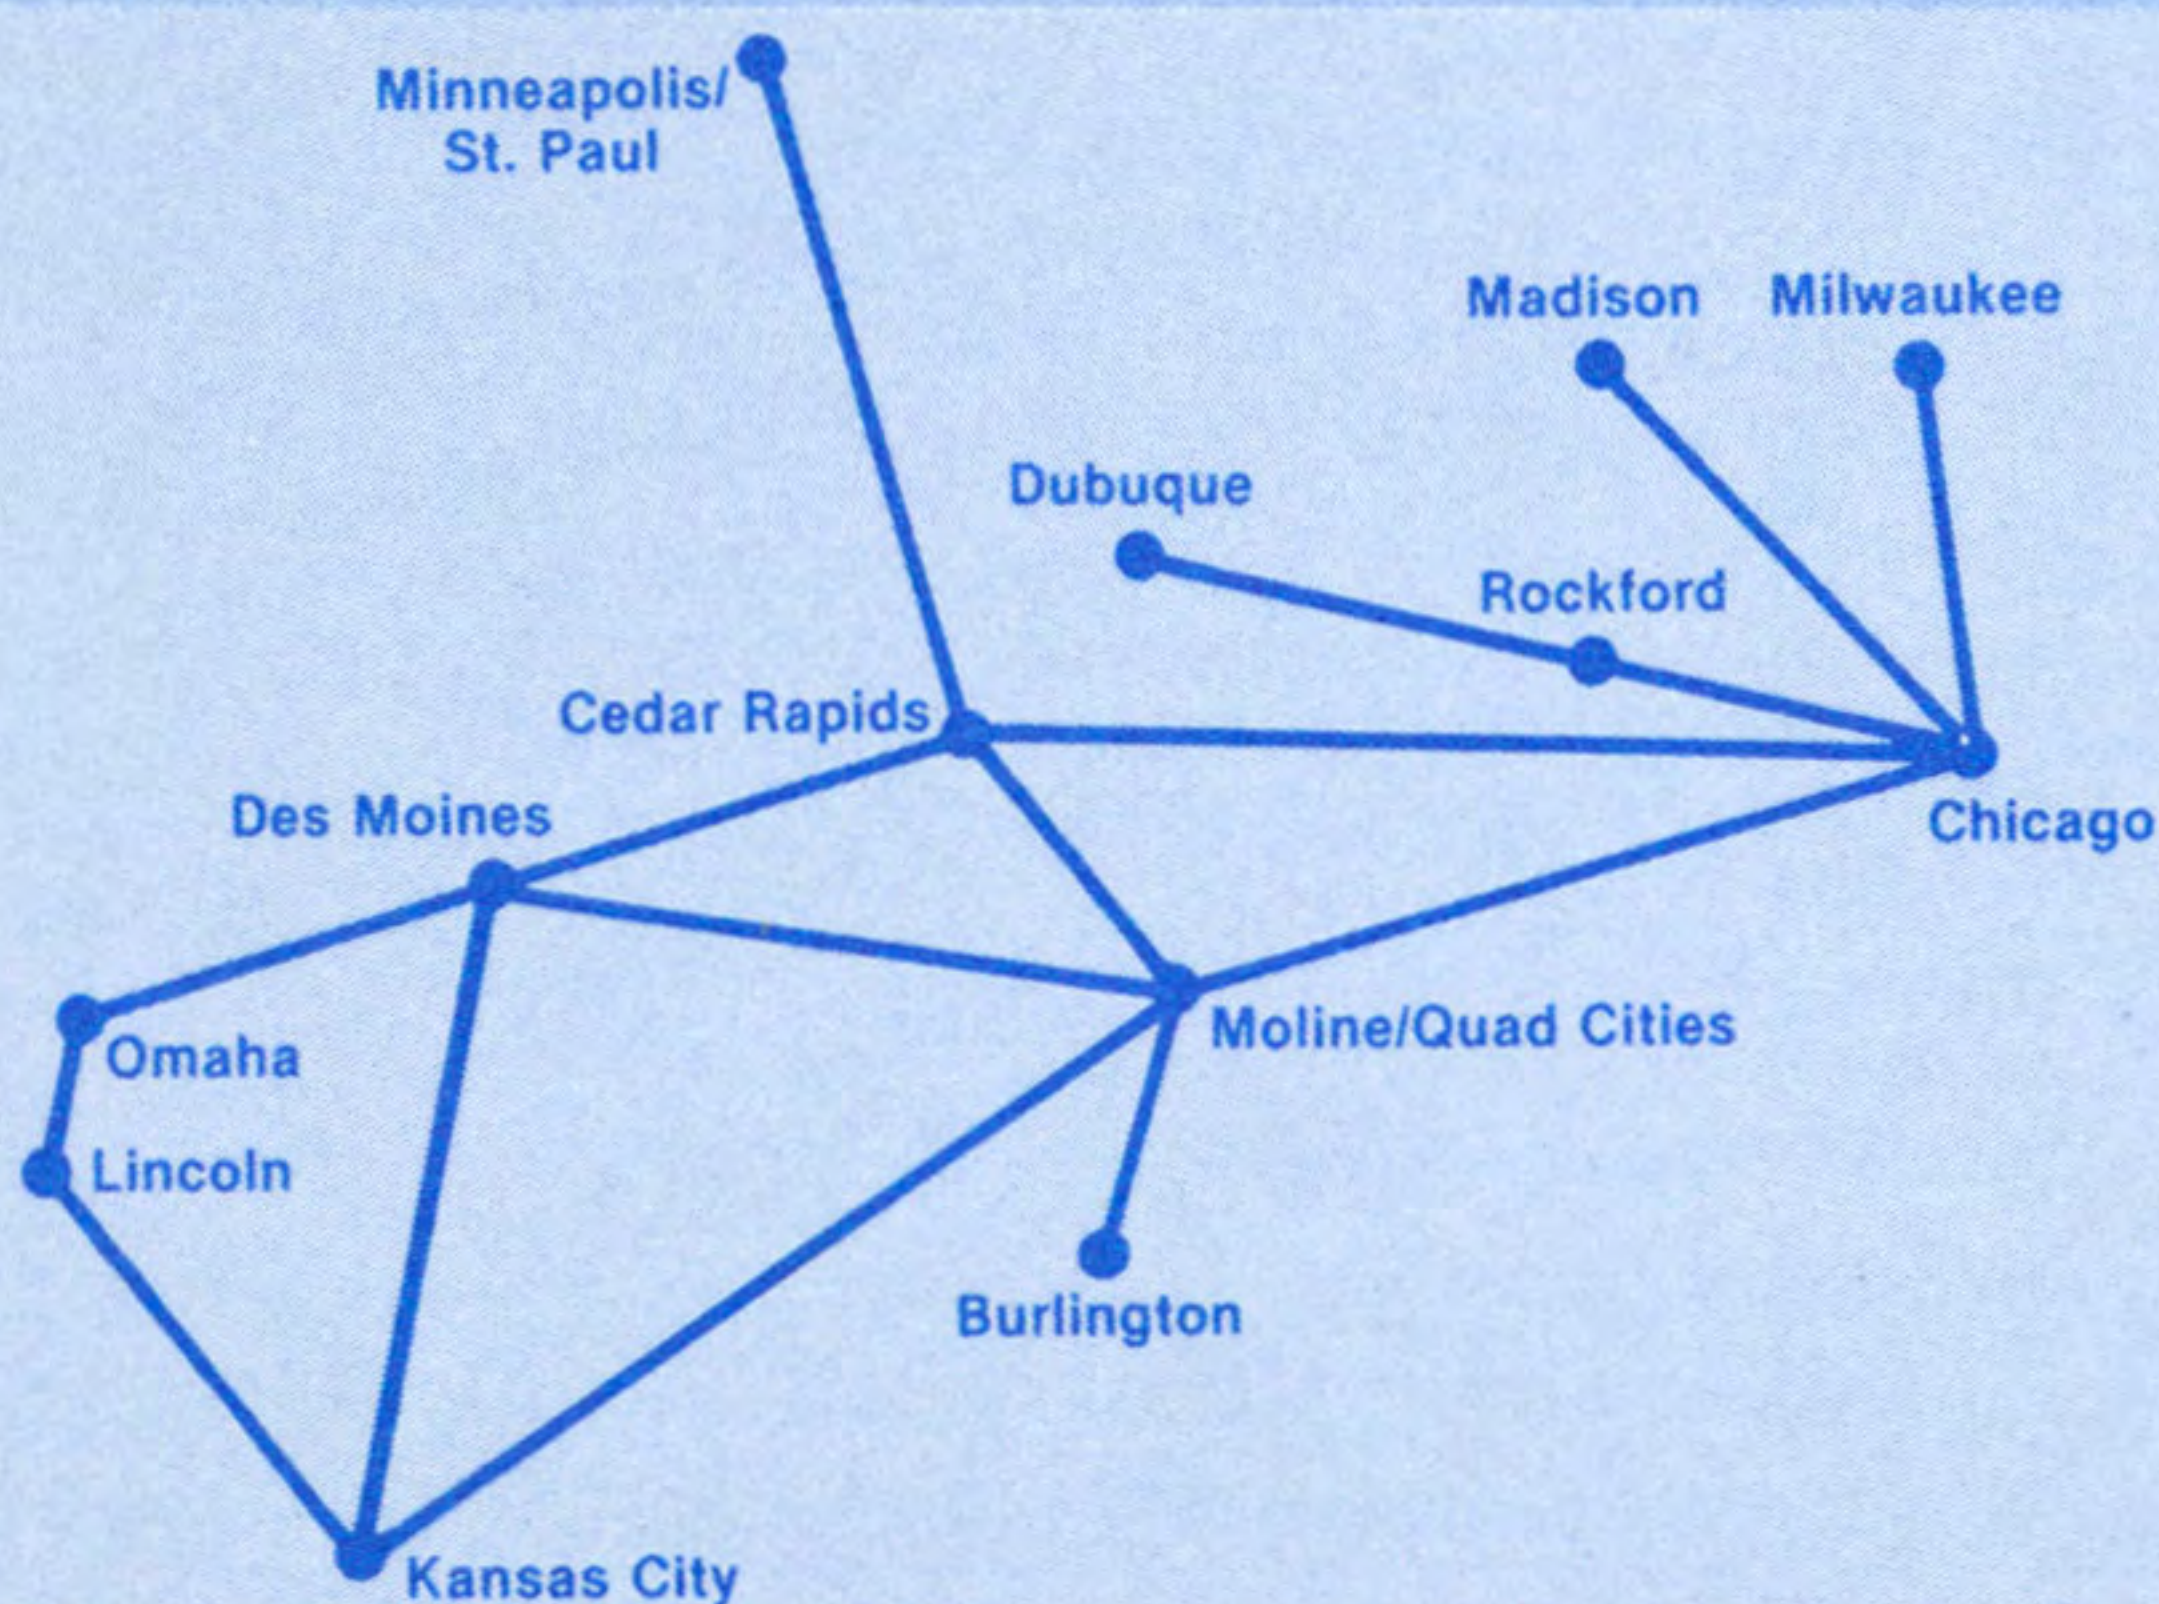

MVA

FLIGHT SCHEDULE

Effective August 15, 1982

Three nonstop flights Des Moines-Kansas City.
Full inflight service on all flights.

Mississippi Valley Airlines

Dep.	Arr.	Flight No.	Stops	Frequency	Remarks
------	------	------------	-------	-----------	---------

From Moline/Quad Cities, IL

TO DES MOINES, IA					
6:50a	8:10a	71	1-stop	Daily	
10:40a	12:00n	73	1-stop	Ex. Sat.	
1:50p	2:50p	196	nonstop	Ex. Sat.	
5:00p	6:20p	75	1-stop	Ex. Sat.	

TO KANSAS CITY, MO					
6:45a	8:45a	31	1-stop	Ex. Sat., Sun.	
12:15p	1:50p	72	nonstop	Daily	
1:50p	4:00p	196	1-stop	Ex. Sat.	
3:25p	4:55p	74	nonstop	Ex. Sat.	

TO LINCOLN, NE					
6:50a	9:50a	71	3-stops	Daily	
10:40a	1:35p	73	3-stops	Ex. Sat.	
12:15p	3:05p	72/84	1-stop	Daily	
3:25p	6:30p	74/76	1-stop	Ex. Sat.	
5:00p	7:50p	75	3-stops	Ex. Sat.	

TO MADISON, WI					
8:50a	11:45a	522/303	1-stop	Daily	
11:30a	1:45p	524/315	1-stop	Daily	
12:30p	4:00p	224/305	1-stop	Sat., Sun. Only	
3:00p	6:10p	530/307	1-stop	Daily	
5:55p	9:05p	532/309	1-stop	Daily	

TO MINNEAPOLIS/ST. PAUL, MN					
6:40a	8:35a	141	1-stop	Ex. Sun.	
10:40a	12:35p	143	1-stop	Ex. Sat.	
2:00p	3:59p	145	1-stop	Daily	

TO OMAHA, NE					
6:50a	9:10a	71	2-stops	Daily	
10:40a	1:00p	73	2-stops	Ex. Sat.	
5:00p	7:20p	75	2-stops	Ex. Sat.	