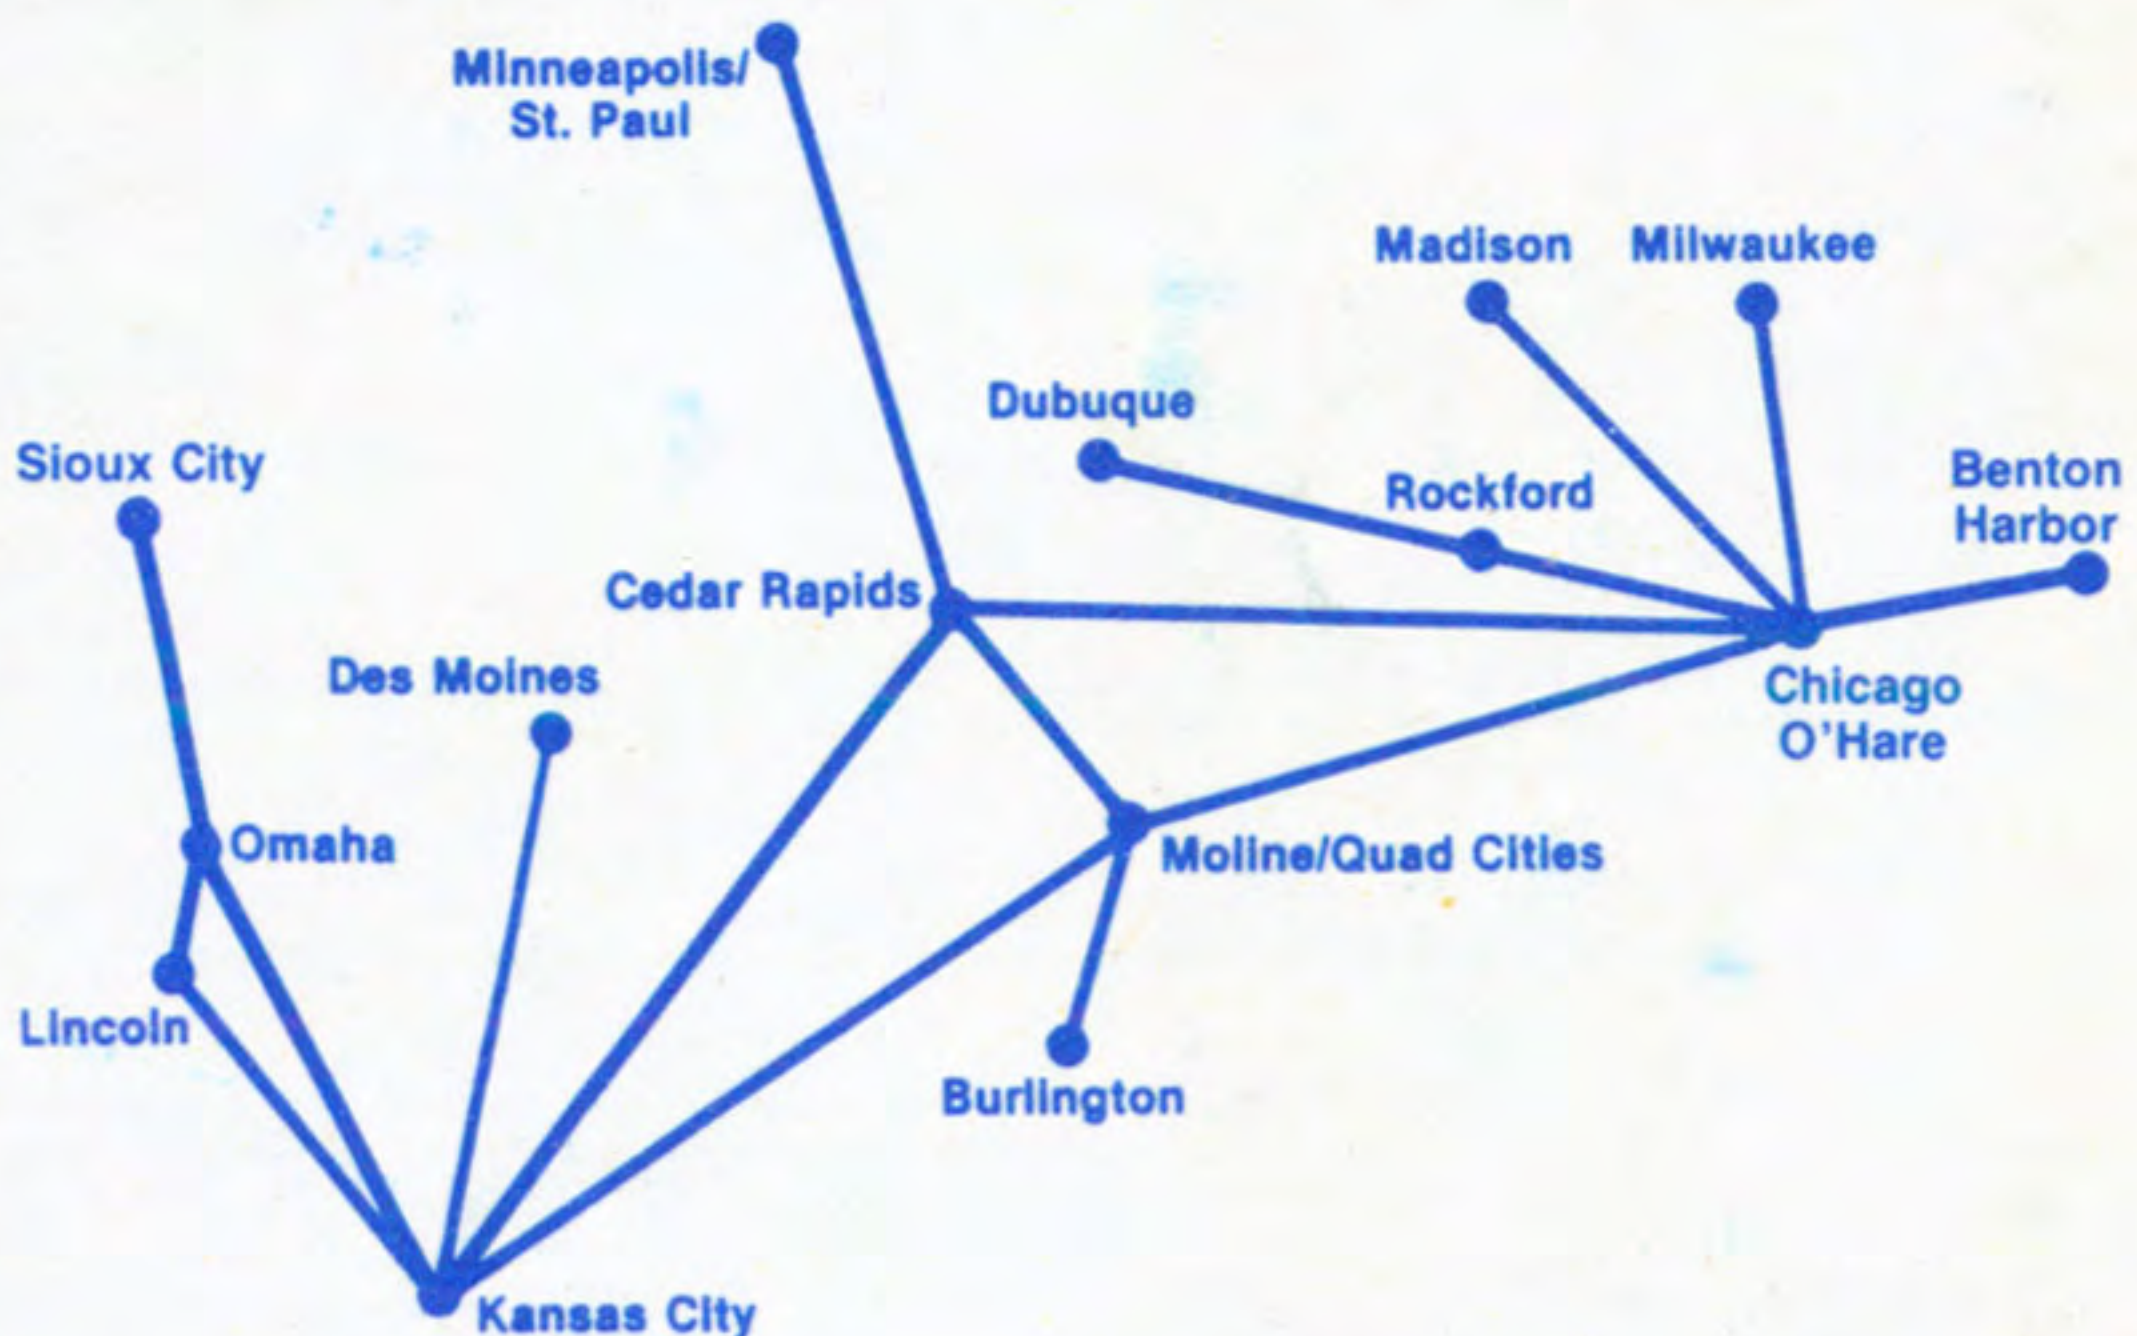

Additional Service

Lincoln - Kansas City

Mississippi Valley Airlines