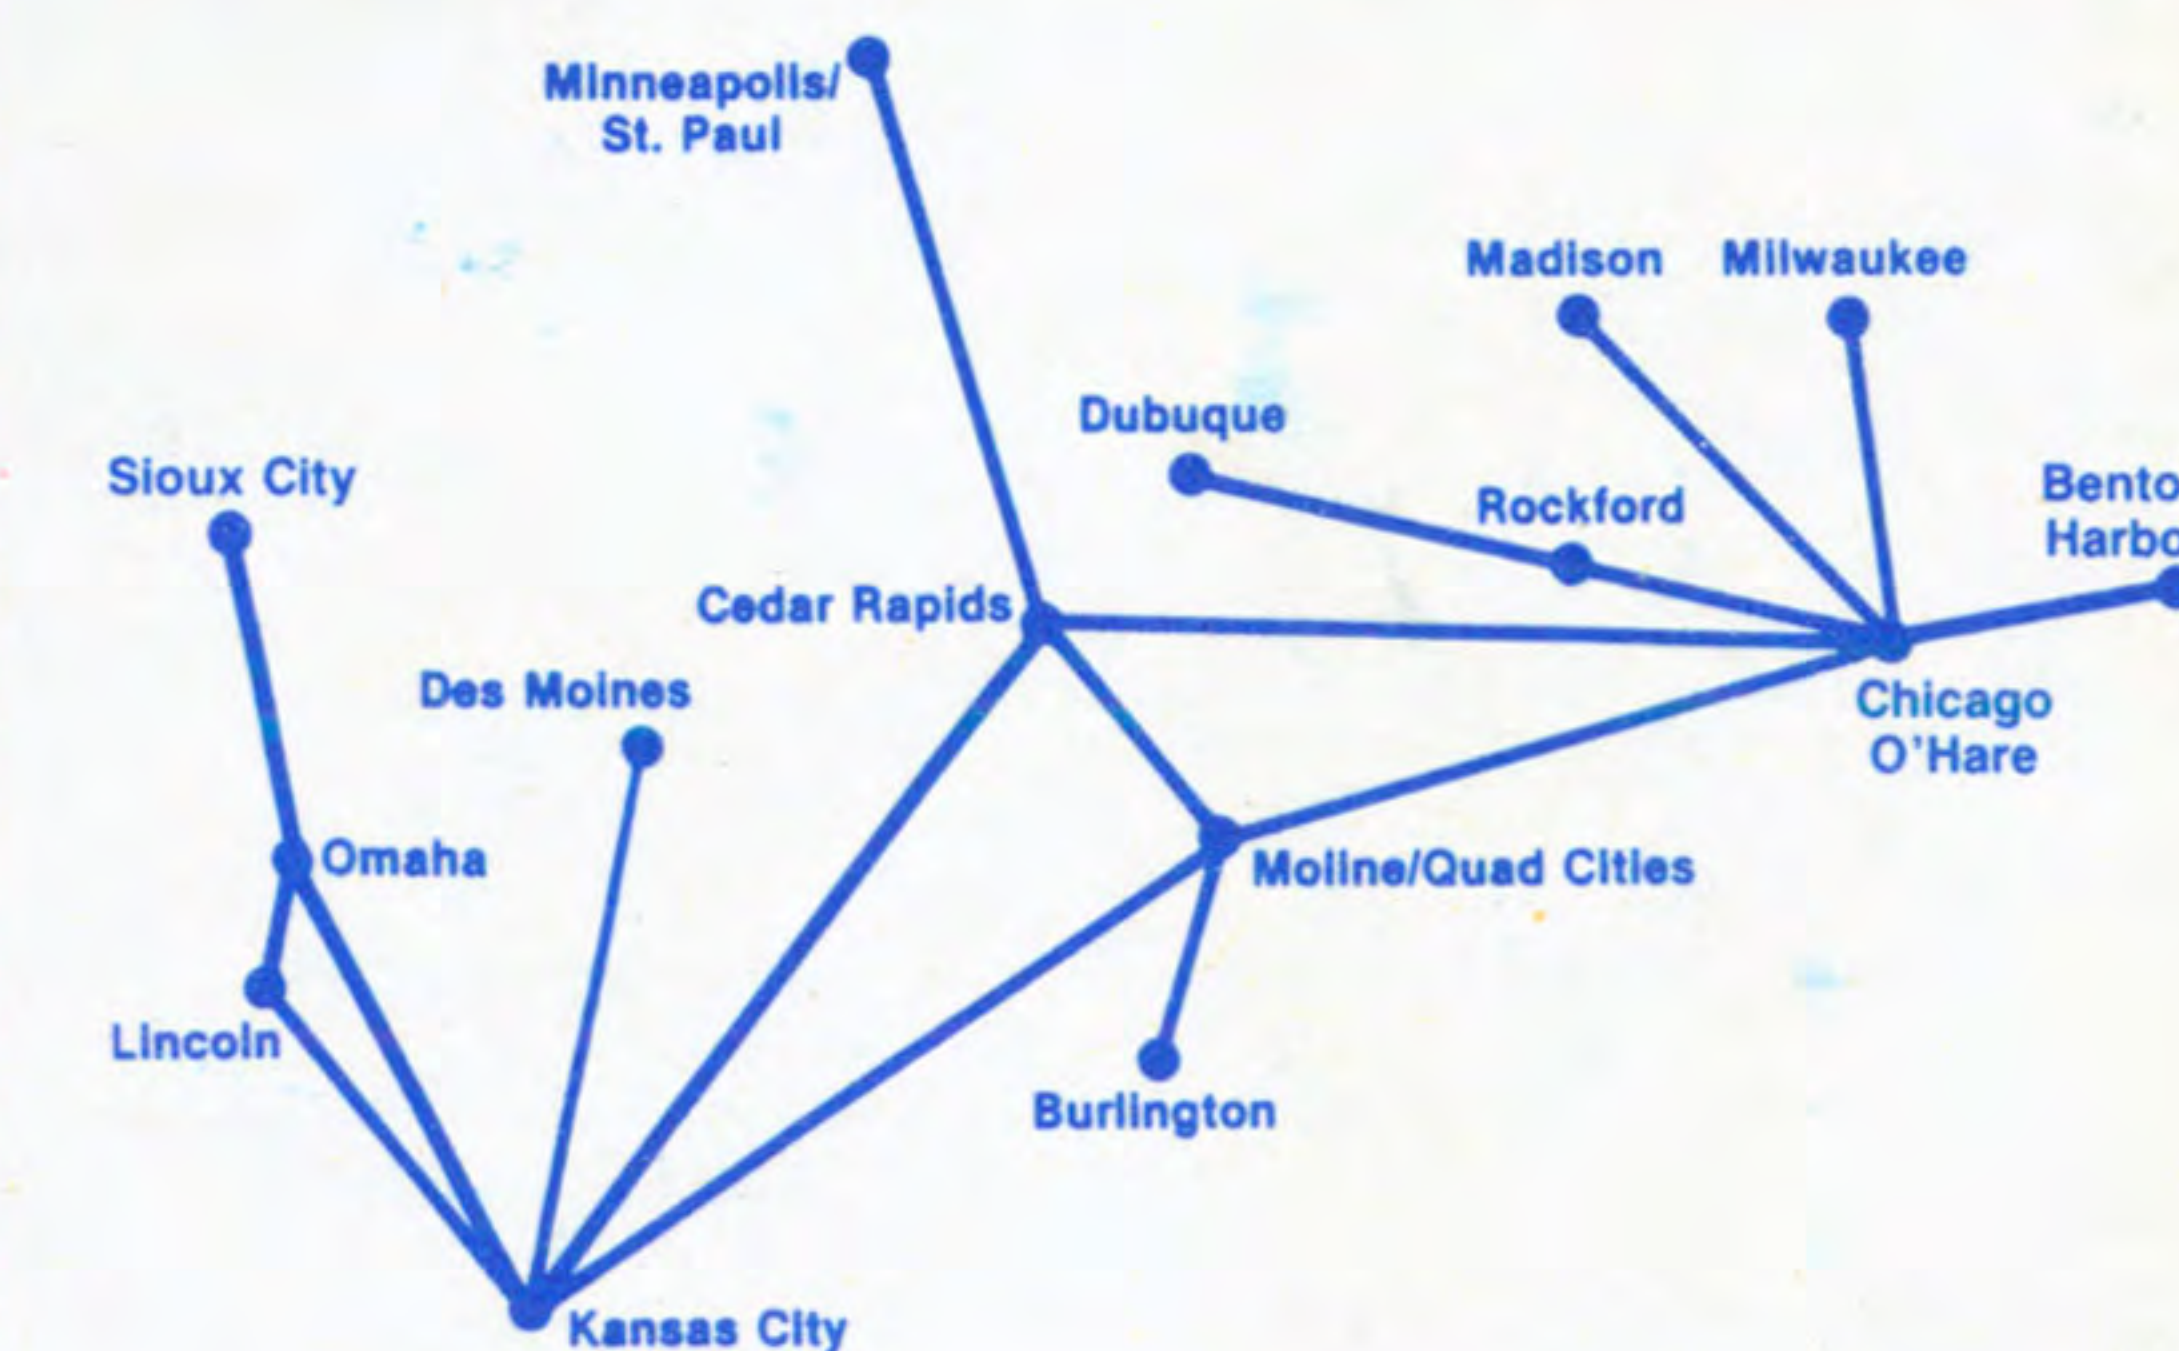

Mississippi Valley Airlines