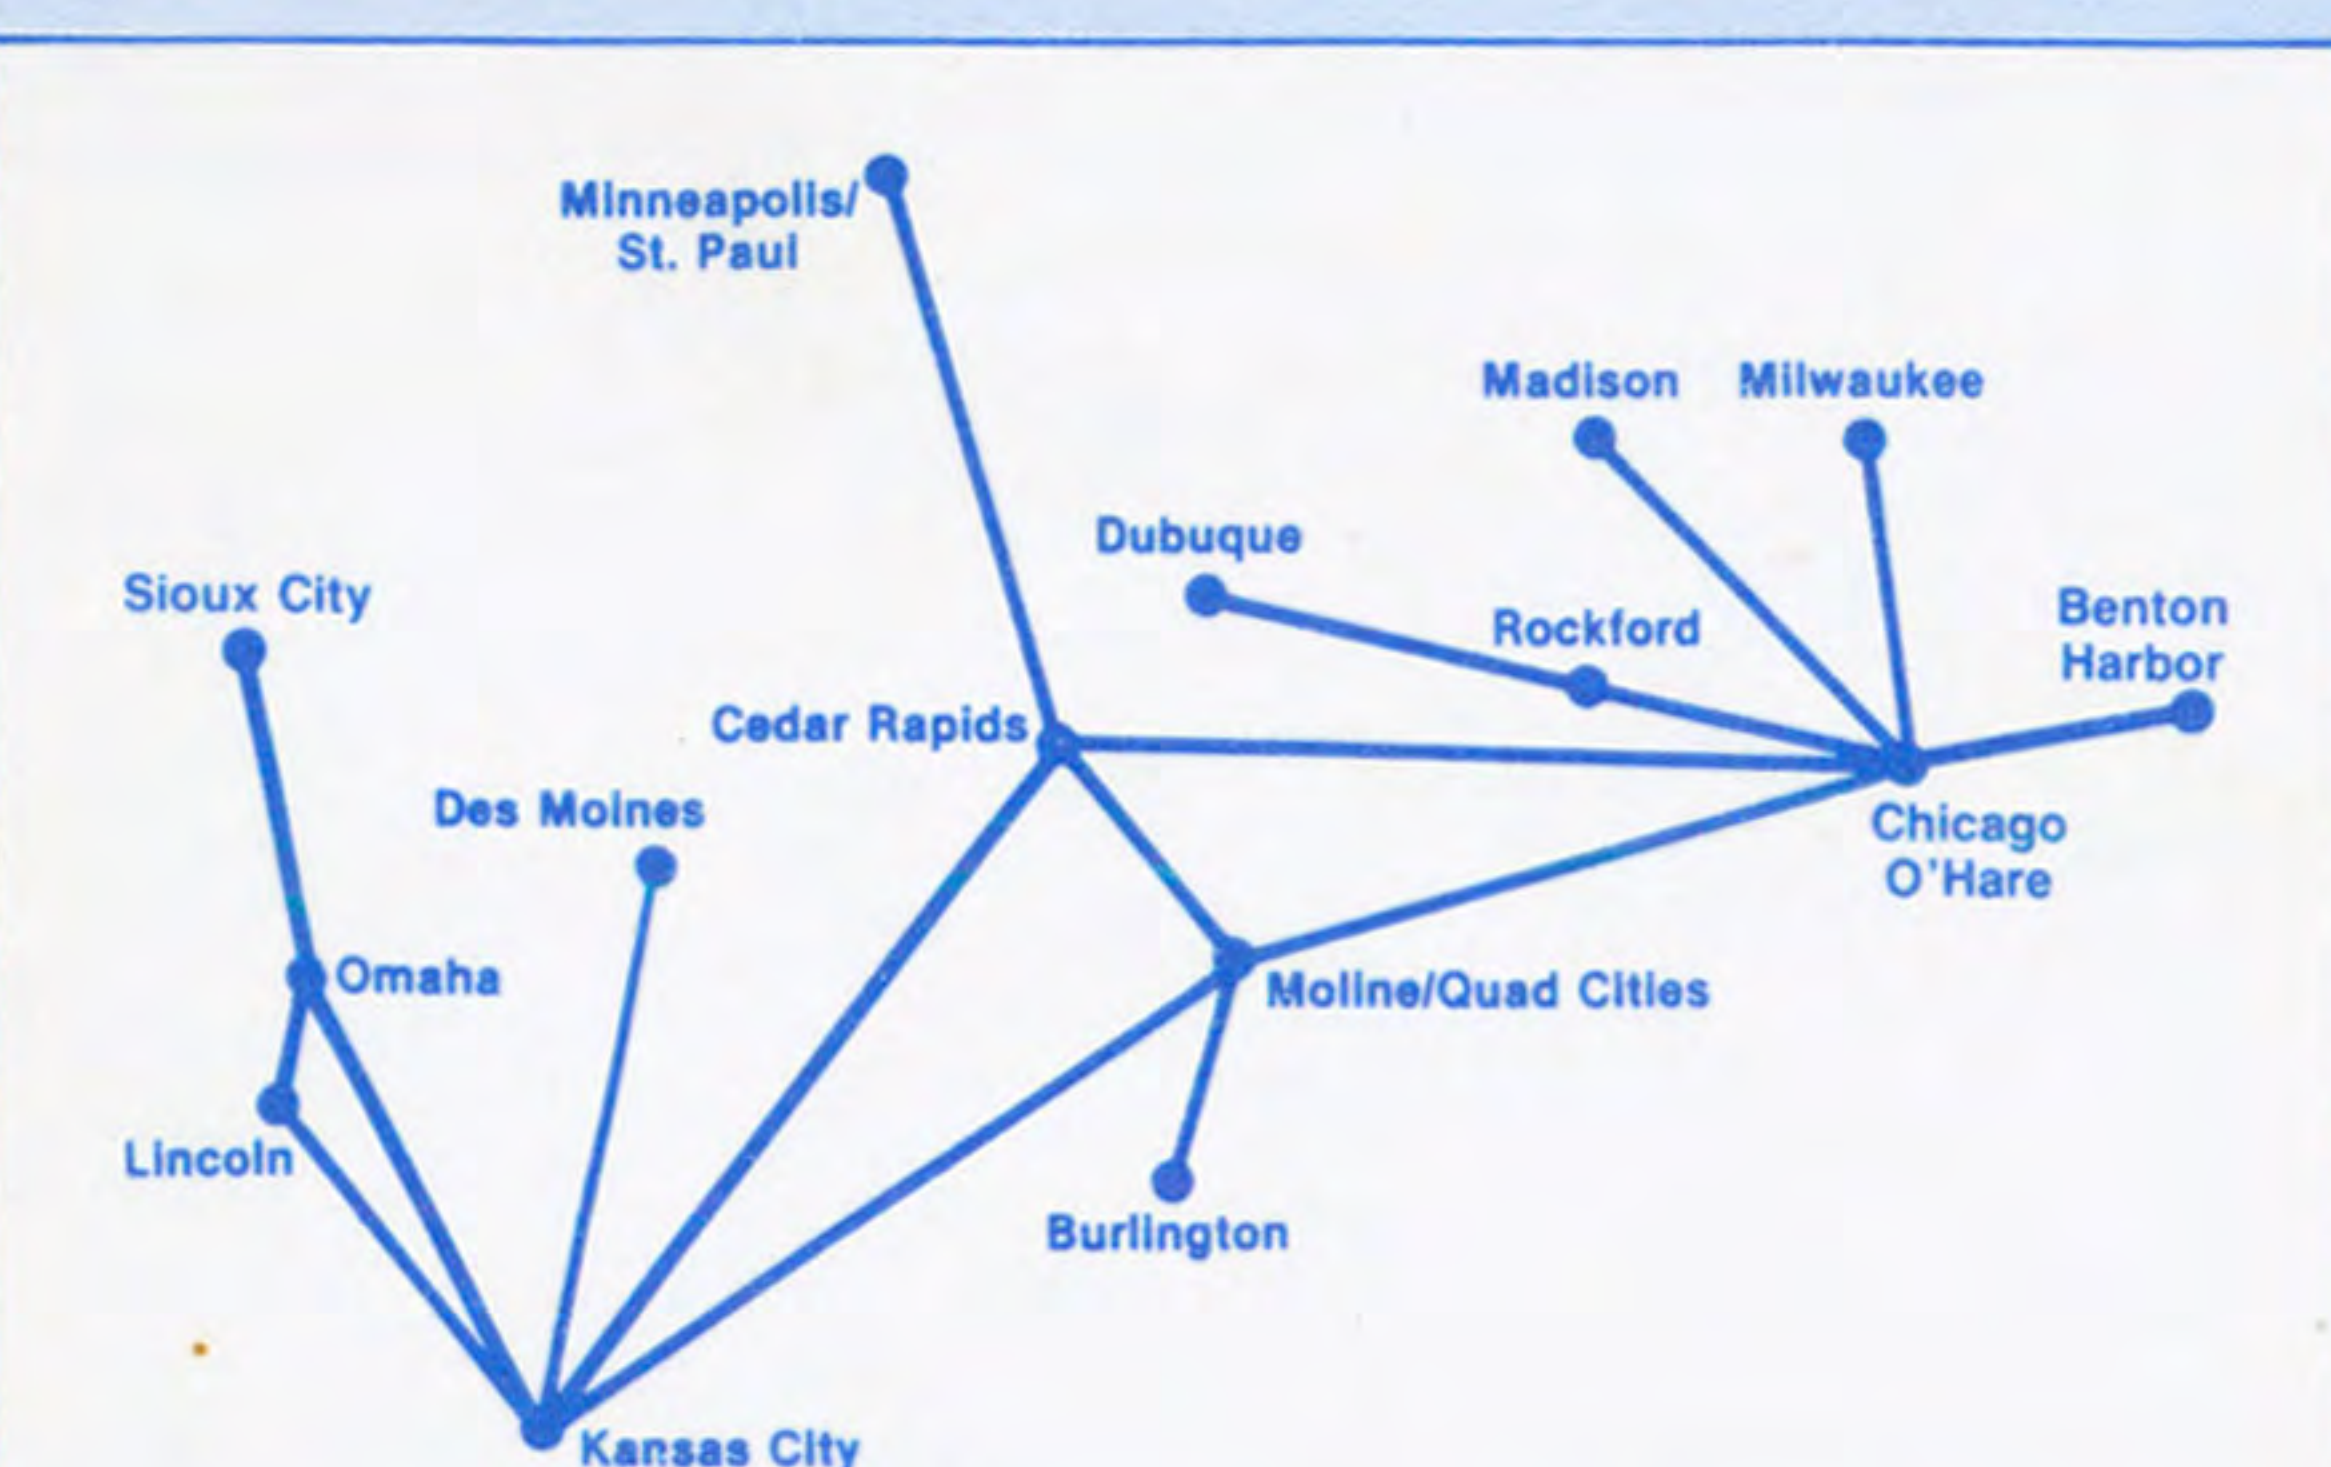

TO KANSAS CITY, MO					
7:00a	8:45a	143	1-stop	Ex. Sun.	Snack
11:00a	12:45p	93	1-stop	Ex. Sun.	Snack
3:15p	5:00p	95	1-stop	Daily	Snack

TO MOLINE/QUAD CITIES, IL					
7:00a	10:25a	143	2-stops	Ex. Sun.	Snack
11:00a	3:20p	93/194	3-stops	Ex. Sun.	Snack
3:15p	7:40p	95/87	3-stops	Daily	Snack

TO OMAHA, NE					
7:00a	7:30a	143	nonstop	Ex. Sun.	Snack
11:00a	11:30a	93	nonstop	Ex. Sun.	Snack
3:15p	3:45p	95	nonstop	Daily	Snack

For Reservations & Information
Dial Toll Free from any of the
following telephone numbers.
800-447-9123 Nationwide WATS-Except Illinois
800-322-6752 Illinois WATS Line
319-365-5924 Cedar Rapids
312-922-5320 Chicago
608-255-4009 Madison
414-747-1176 Milwaukee
309-764-2486 Moline/Quad Cities
815-962-5150 Rockford

MISSISSIPPI VALLEY AIRLINES
P.O. Box 949
Quad City Airport
Moline, Illinois 61265

BULK RATE
U.S. POSTAGE
PAID
MOLINE, IL
PERMIT NO. 207

MVA

FLIGHT SCHEDULE

Effective January 3, 1983

Effective February 15, 1983
New Service from Cedar Rapids
and Moline/Quad Cities to
St. Louis — 5 Daily Round Trips

TO MINNEAPOLIS/ST. PAUL, MN					
9:10a	12:45p	222/143	2-stops	Ex. Sat., Sun.	Snack
11:20a	3:35p	224/145	2-stops	Daily	Snack
5:05p	7:59p	532/147	2-stops	Ex. Sat.	Snack

TO MOLINE/QUAD CITIES, IL					
6:30a	7:00a	520	nonstop	Ex. Sat., Sun.	---
9:10a	9:40a	222	nonstop	Ex. Sun.	---
11:20a	11:50p	224	nonstop	Daily	---
5:05p	5:35p	532	nonstop	Daily	---