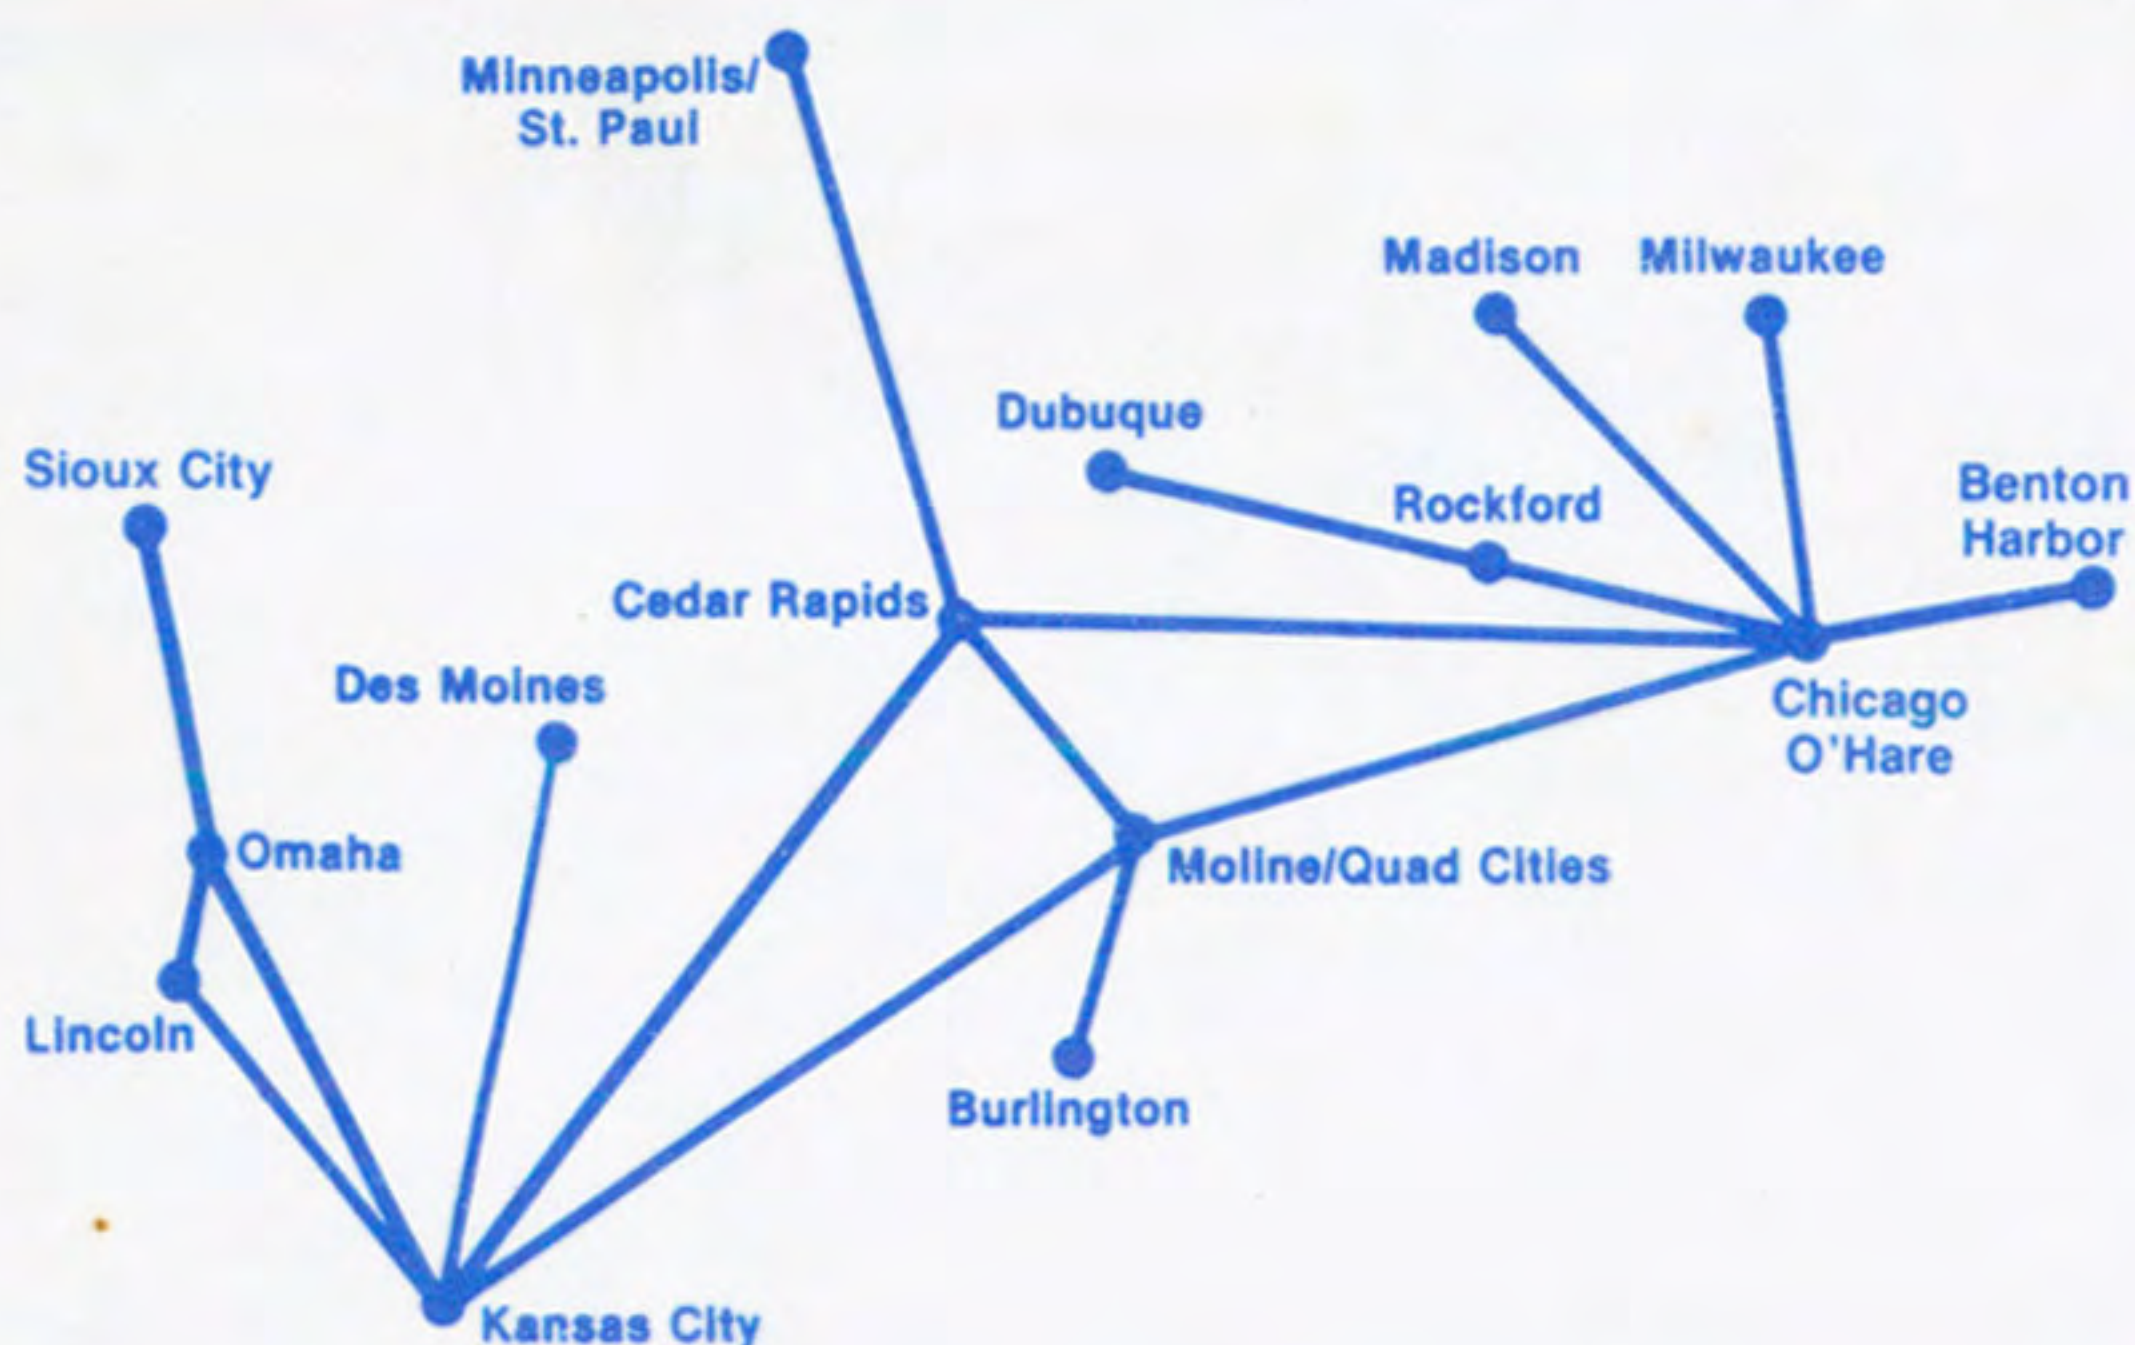

MVA

FLIGHT SCHEDULE

Effective January 3, 1983

Effective February 15, 1983

New Service from Cedar Rapids
and Moline/Quad Cities to
St. Louis — 5 Daily Round Trips

MISSISSIPPI VALLEY AIRLINES

Dep.	Arr.	Flight No.	Stops	Frequency	Meal
------	------	------------	-------	-----------	------

MLI From Moline/Quad Cities, IL CST
Reservations 309-764-2486; Air Freight 309-764-4330

TO BENTON HARBOR, MI					
12:00p	4:10p	224/408	1-stop	Daily	Snack
5:10p	8:00p	152/414	1-stop	Daily	Snack

TO BURLINGTON, IA					
8:30a	9:00a	140	nonstop	Ex. Sun.	---
10:10a	10:40a	523	nonstop	Daily	---
4:25p	4:55p	225	nonstop	Daily	---
6:35p	7:05p	227	nonstop	Ex. Sat.	---
8:00p	8:30p	153	nonstop	Ex. Sat.	---

TO CEDAR RAPIDS, IA					
7:00a	7:30a	141	nonstop	Ex. Sun.	---
10:40a	11:10a	143	nonstop	Ex. Sat.	---
1:30p	2:00p	145	nonstop	Daily	---
3:30p	4:30p	96	nonstop	Ex. Sat.	---
6:10p	6:40p	147	nonstop	Ex. Sat.	---

TO CHICAGO, IL					
6:30a	7:20a	220	nonstop	Daily	F-27
7:15a	8:15a	520	nonstop	Ex. Sun.	Snack
8:50a	9:40a	522	nonstop	Daily	F-27
9:50a	10:50a	222	nonstop	Daily	Snack
11:10a	11:59a	524	nonstop	Daily	F-27
12:00p	12:59p	224	nonstop	Daily	Snack
2:10p	3:00p	228	nonstop	Daily	F-27
3:00p	4:00p	530	nonstop	Daily	Snack
5:10p	5:59p	152	nonstop	Daily	F-27
5:45p	6:45p	532	nonstop	Daily	Snack