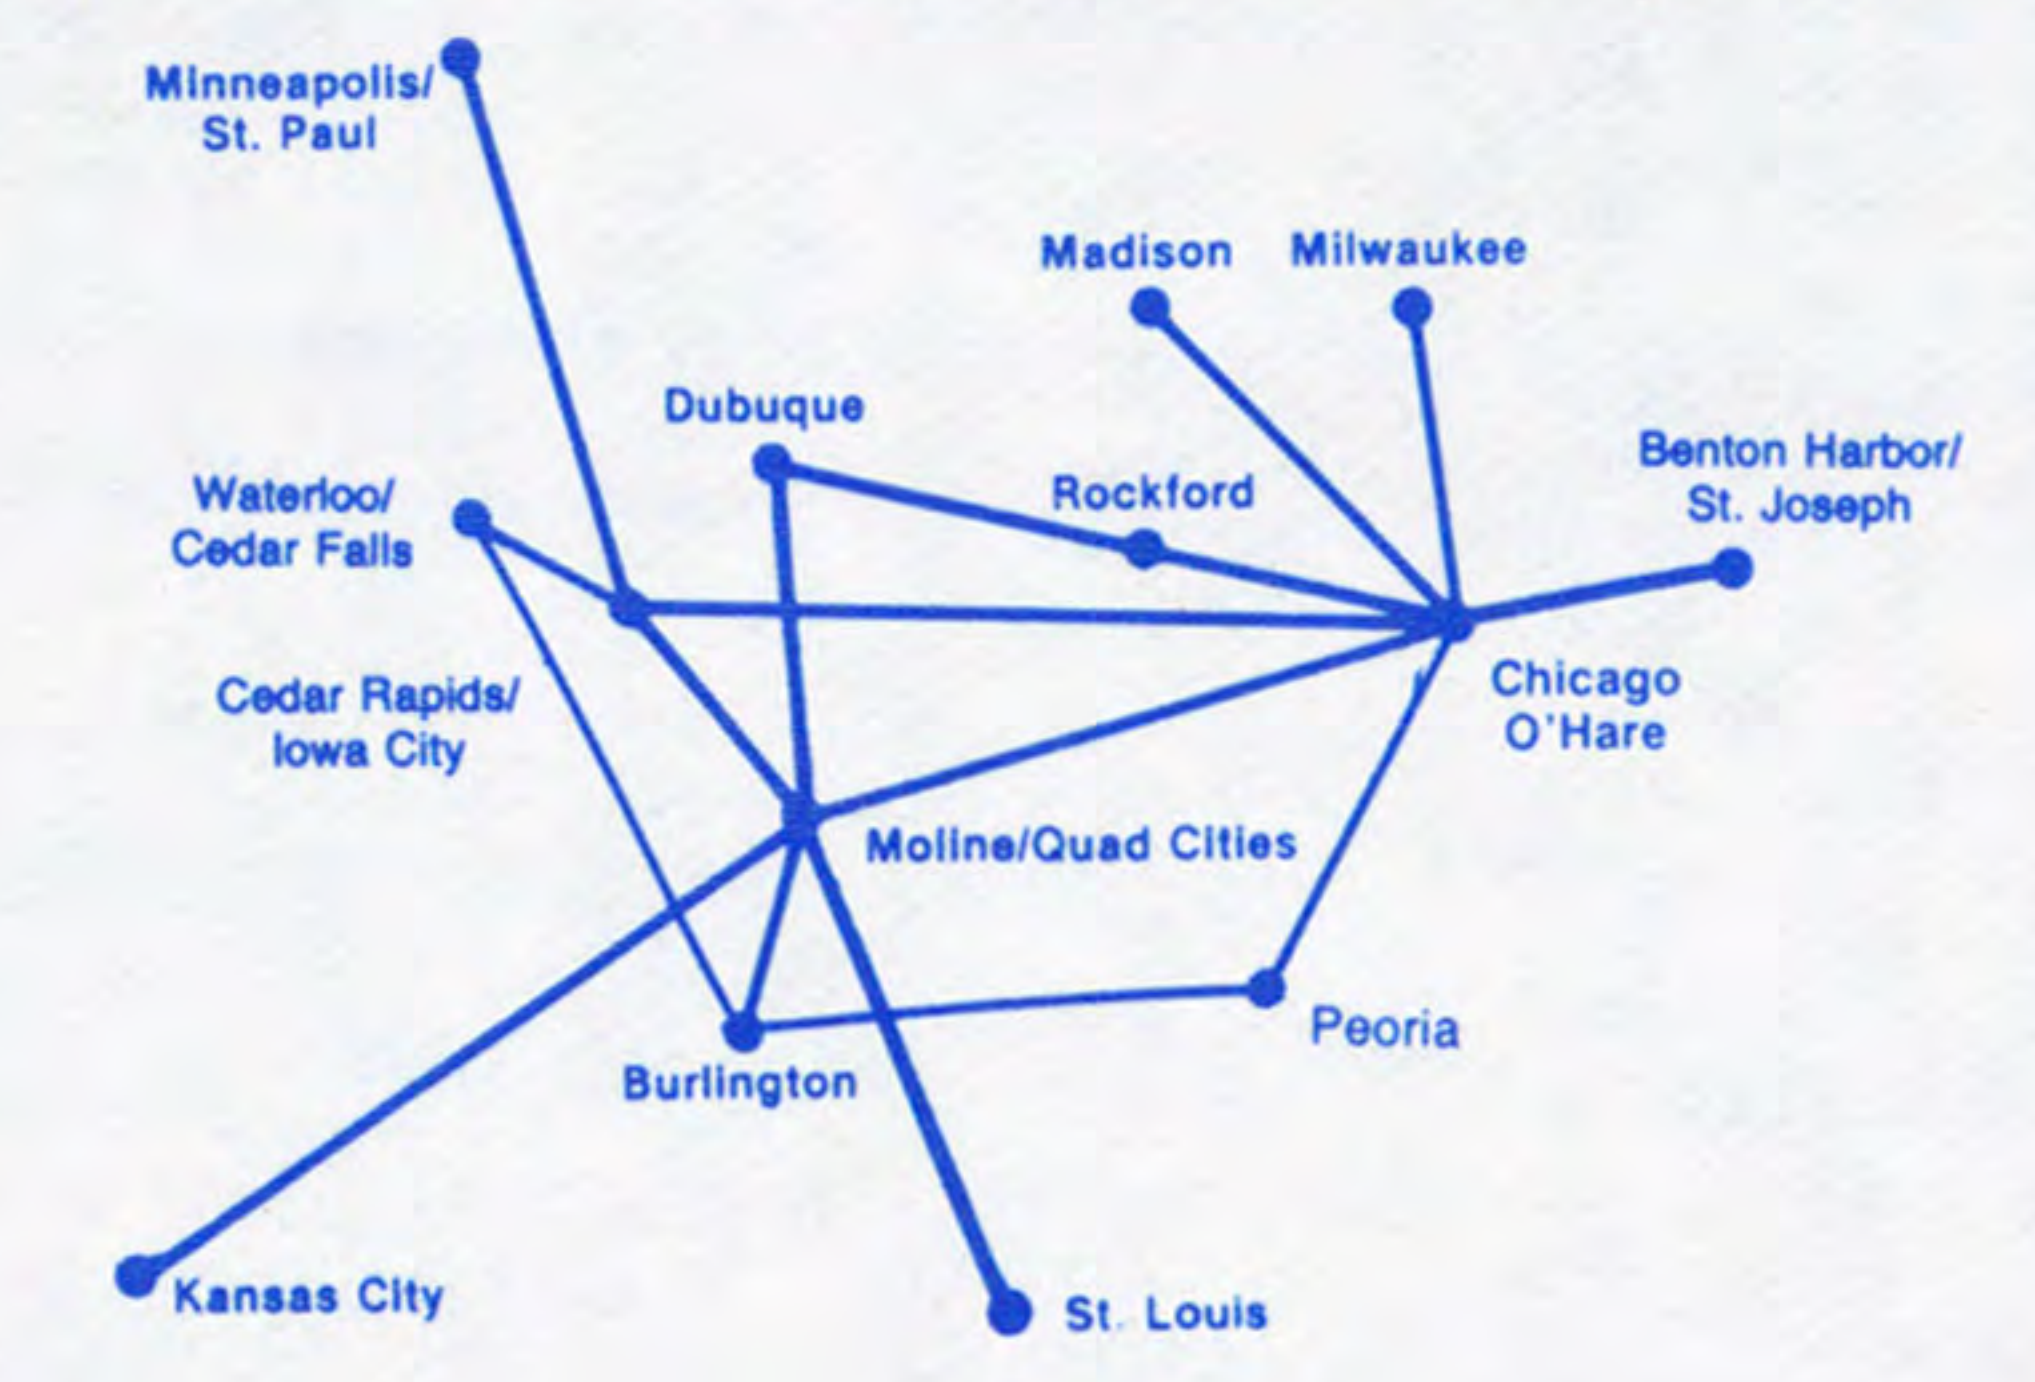

## FLIGHT SCHEDULE

Effective September 15, 1983

**5 new Nonstop Round-Trips  
between Peoria and Chicago**

**MISSISSIPPI VALLEY AIRLINES**

## FLIGHT SCHEDULE

Effective September 15, 1983

5 new Nonstop Round-Trips  
between Peoria and Chicago

MISSISSIPPI VALLEY AIRLINES