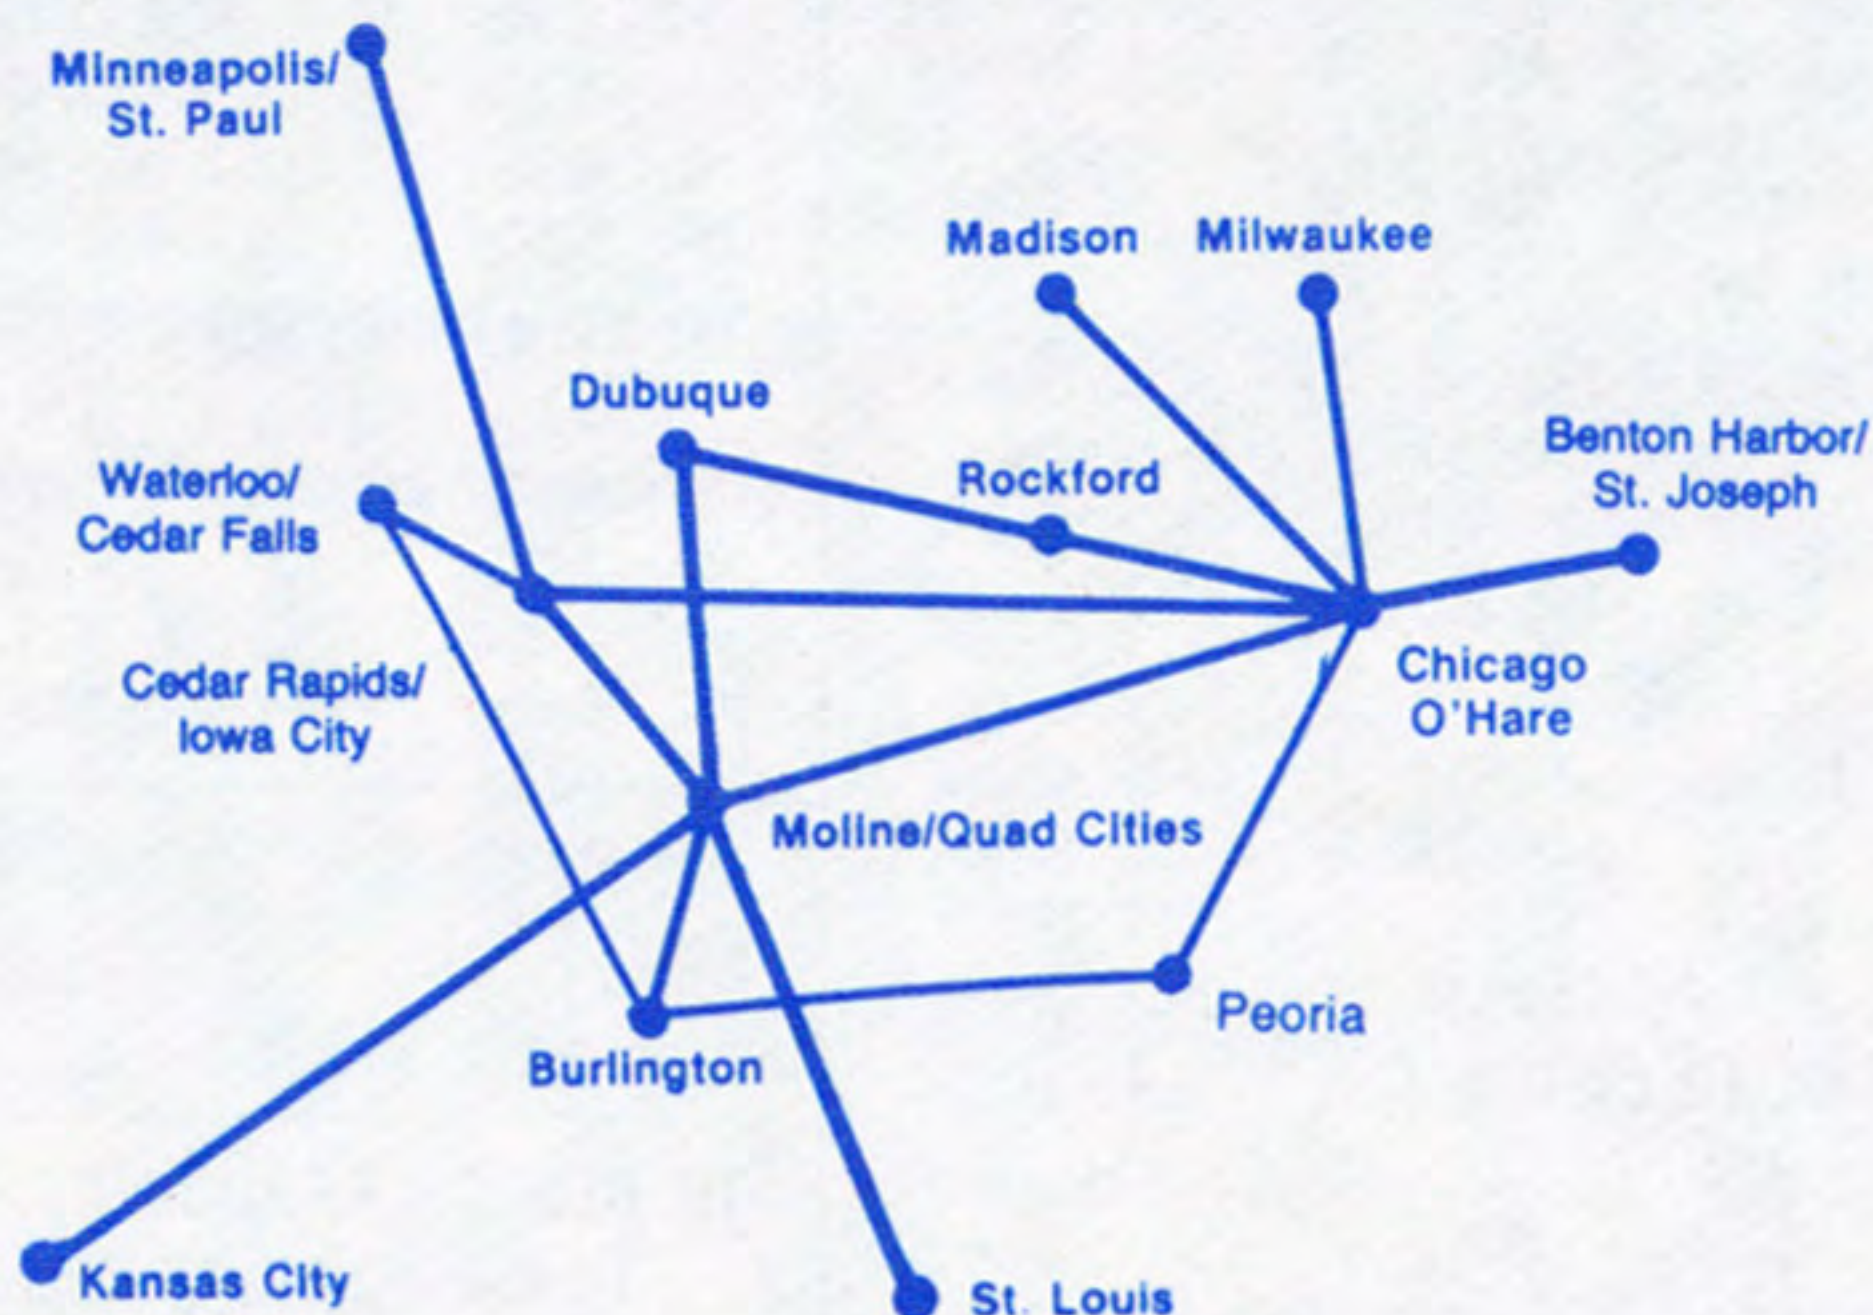

# MVA

## FLIGHT SCHEDULE

Effective September 15, 1983

**5 new Nonstop Round-Trips  
between Peoria and Chicago**

**MISSISSIPPI VALLEY AIRLINES**

## FLIGHT SCHEDULE

Effective September 15, 1983

5 new Nonstop Round-Trips  
between Peoria and Chicago

MISSISSIPPI VALLEY AIRLINES