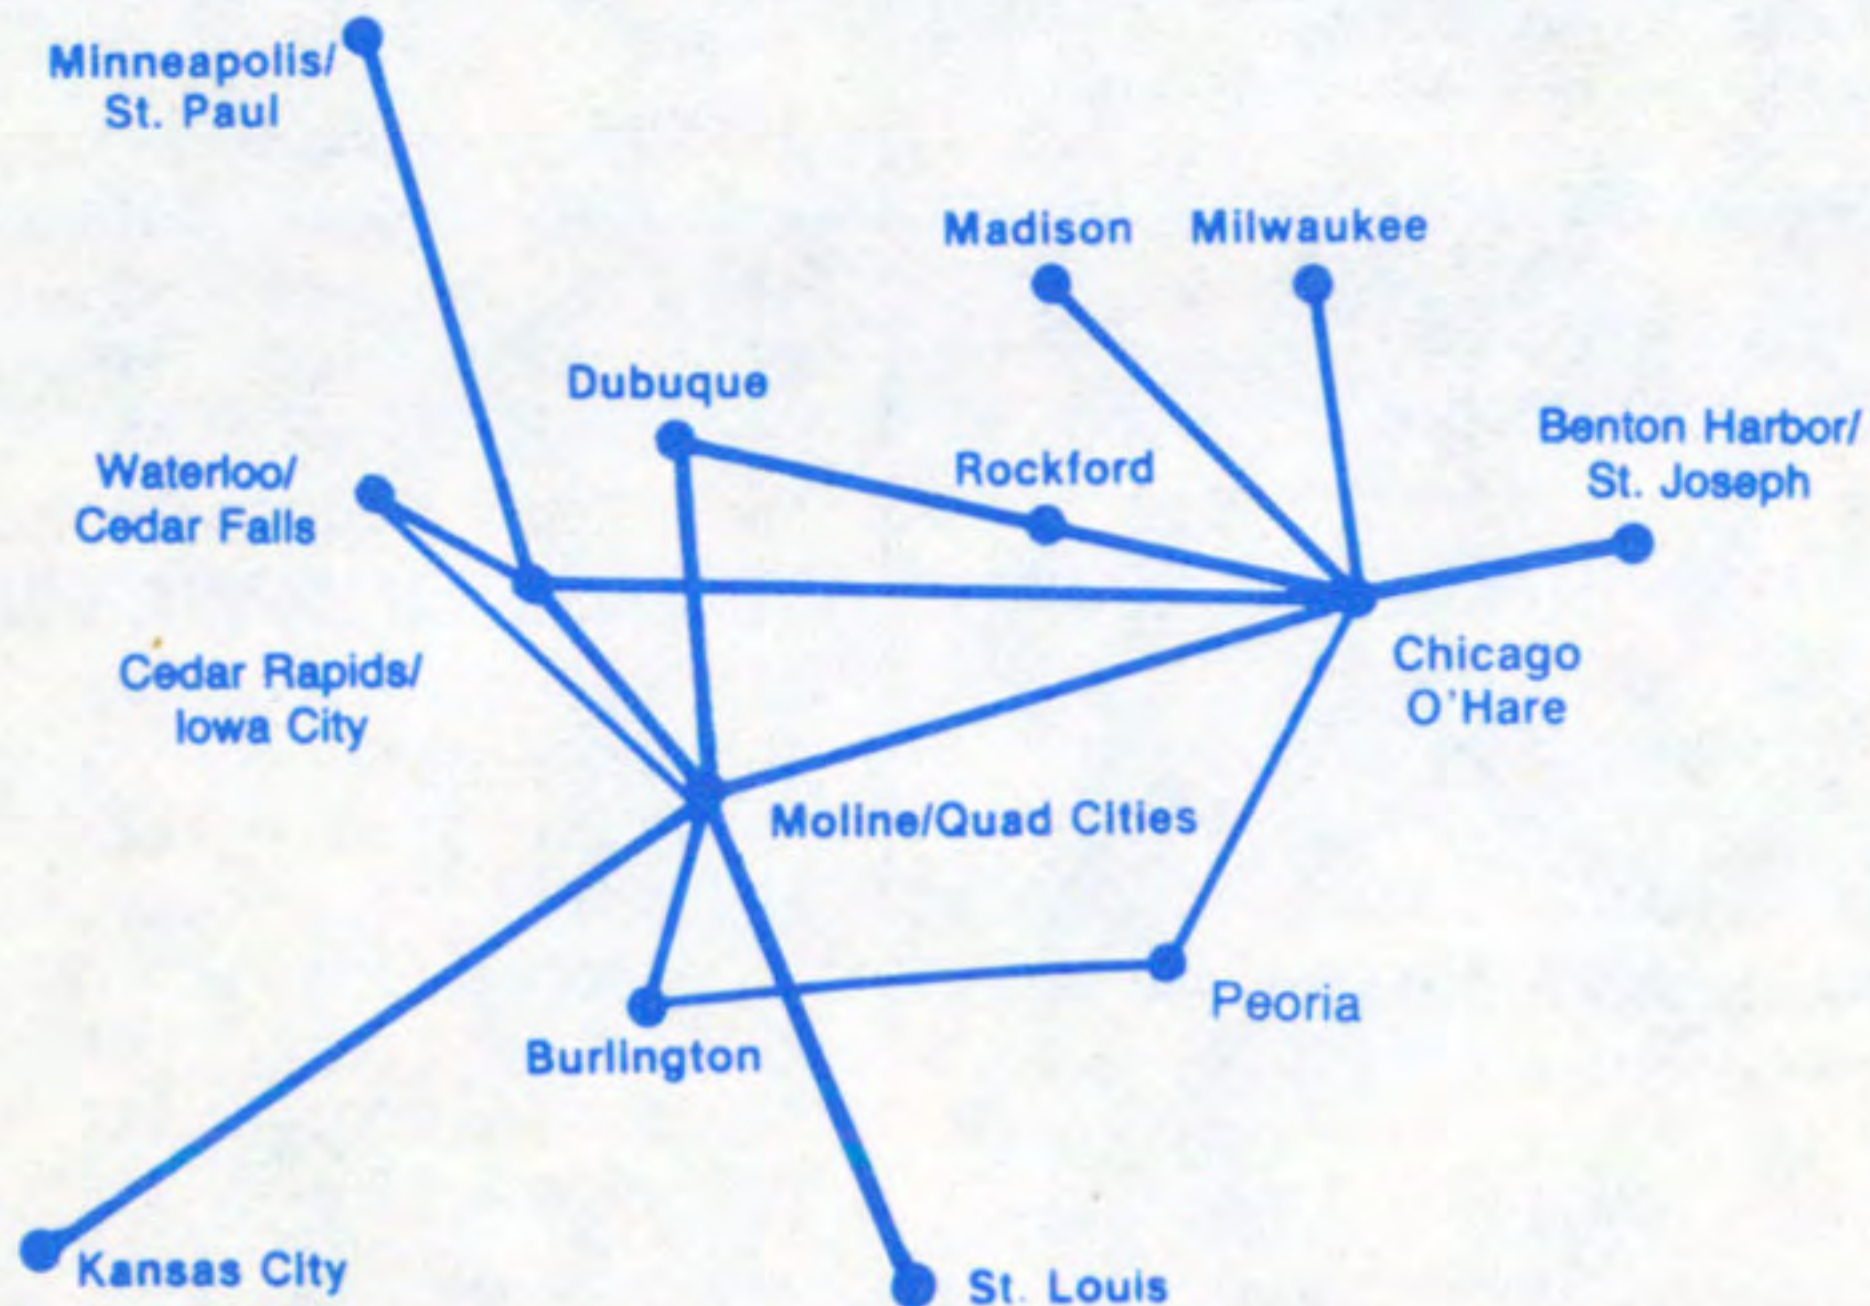

MVA

FLIGHT SCHEDULE

Effective November 15, 1983

New Service Features
F-27 Service Cedar Rapids-Chicago
Additional Afternoon Non-Stop
Chicago-Cedar Rapids.
Additional Waterloo-Chicago Service

MISSISSIPPI VALLEY AIRLINES