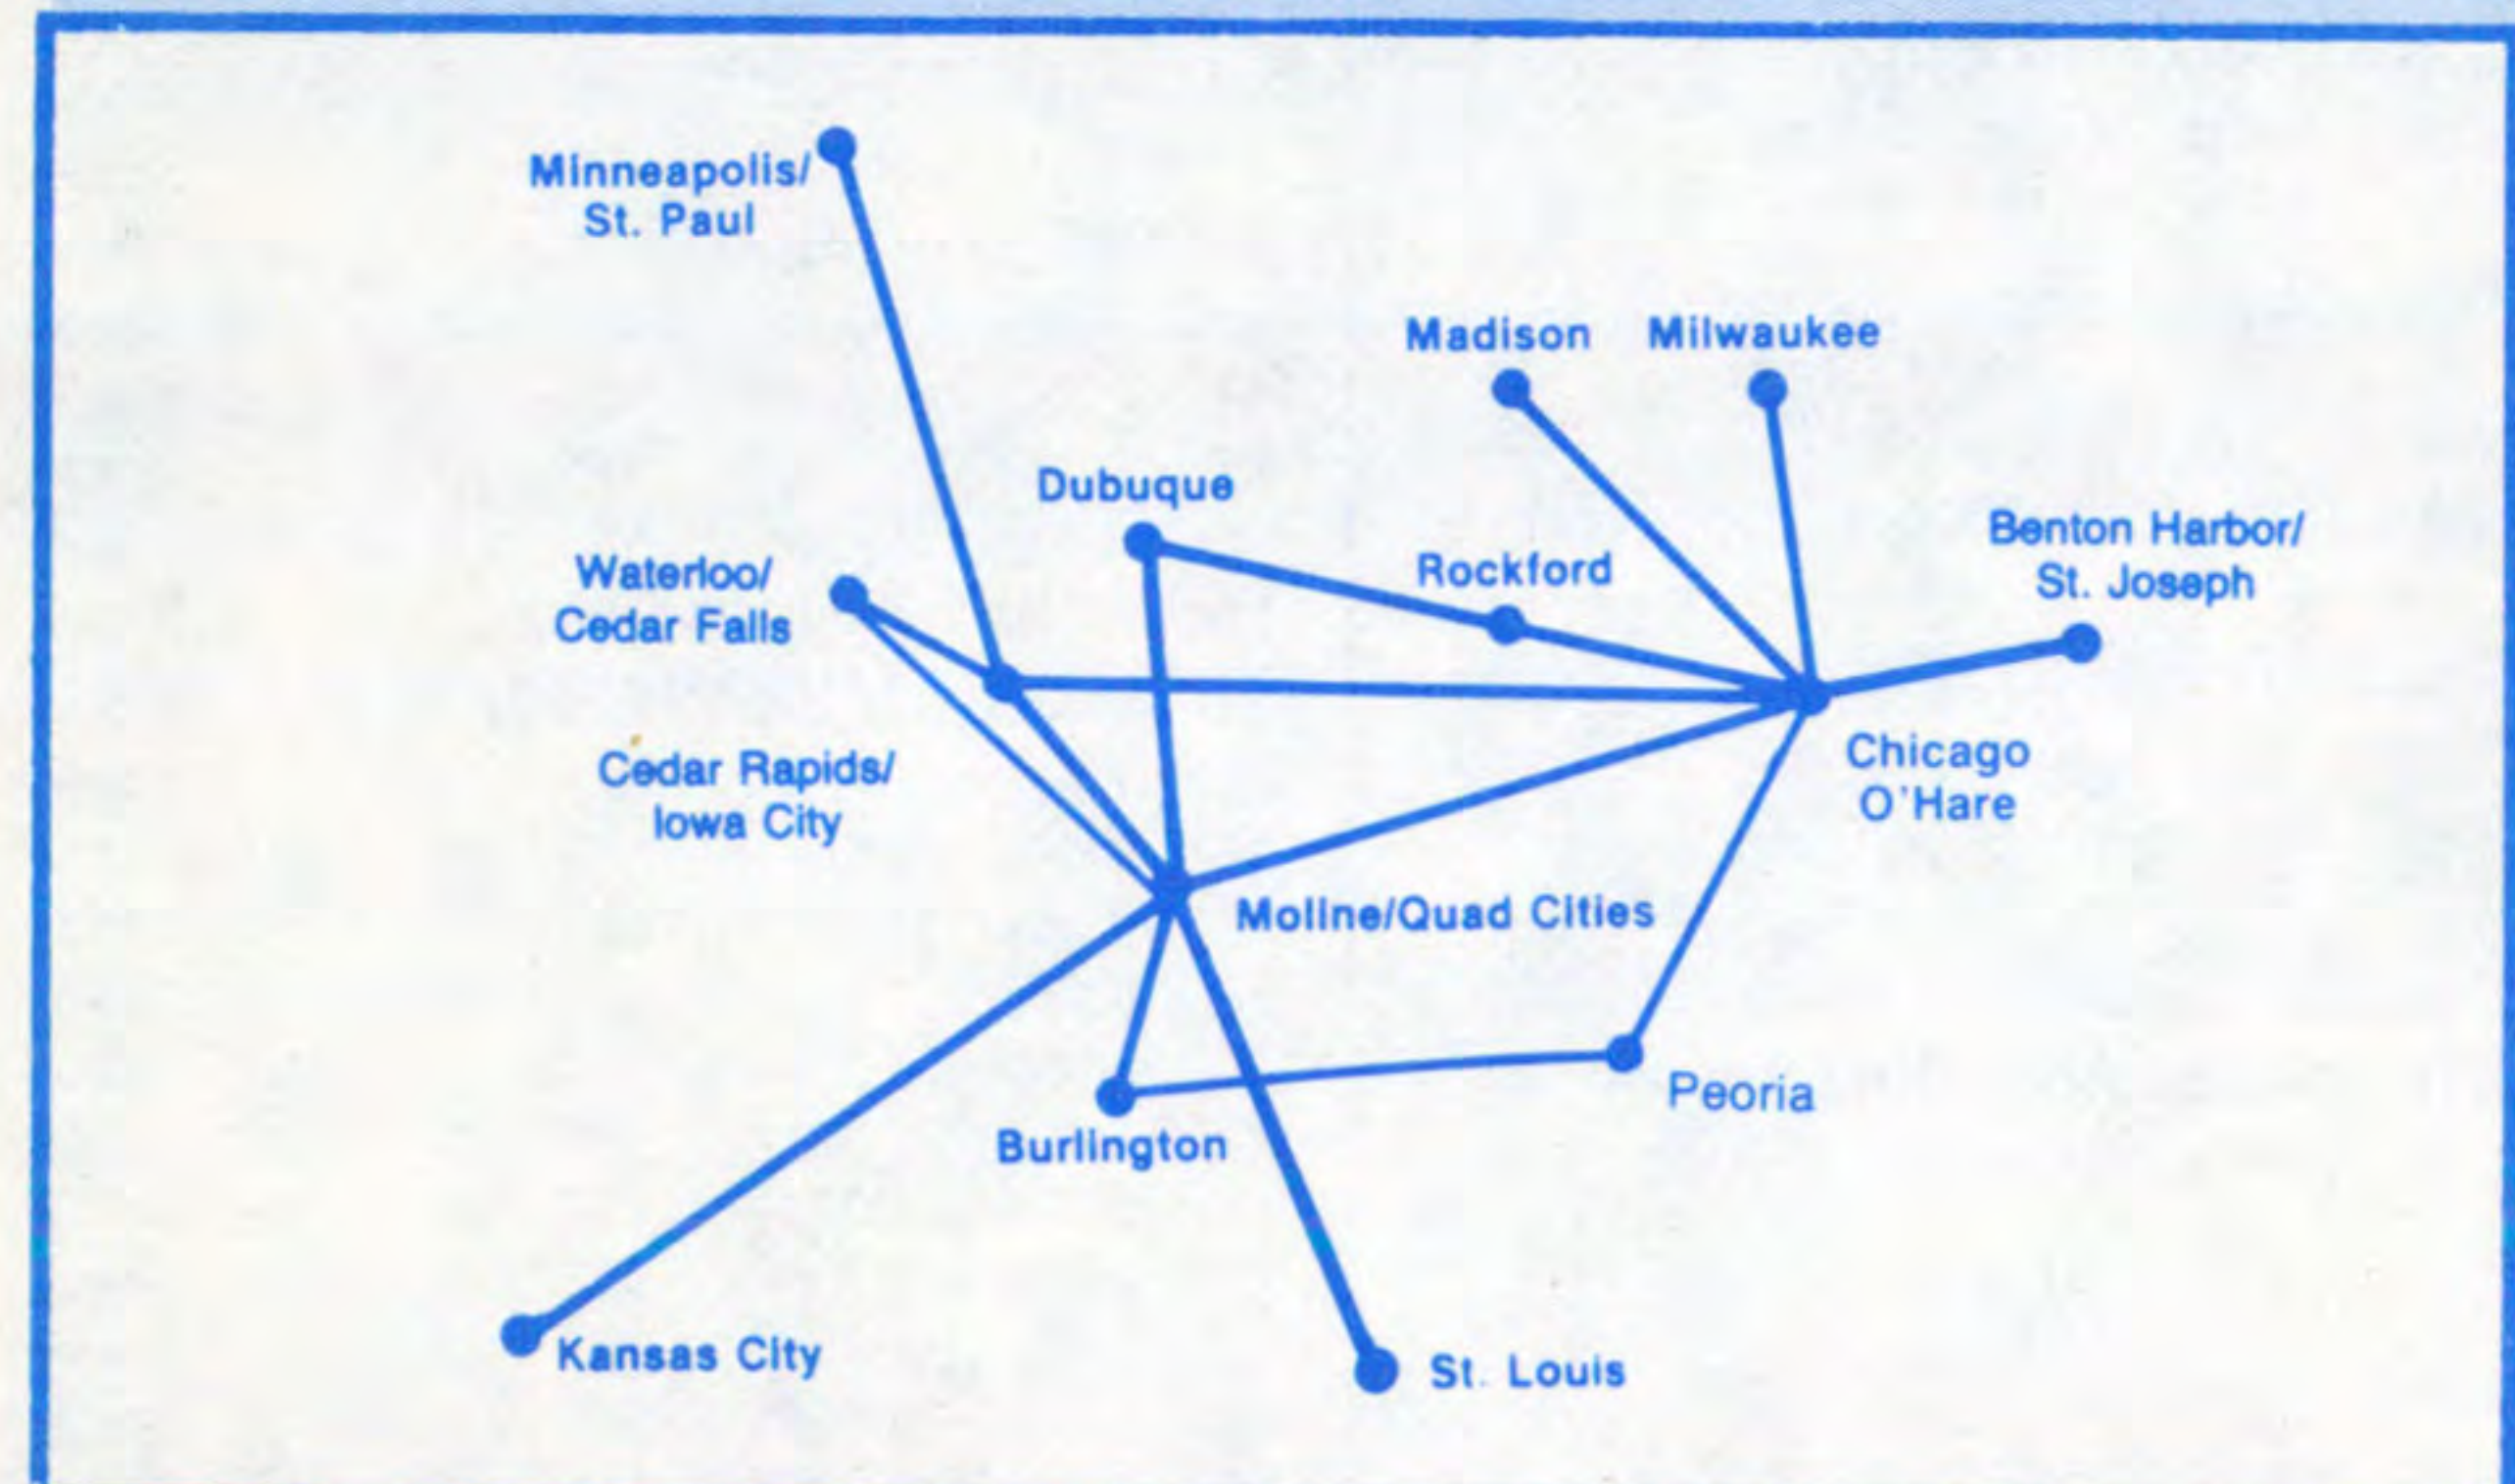

MVA

FLIGHT SCHEDULE

Effective November 15, 1983

New Service Features
F-27 Service Cedar Rapids-Chicago
Additional Afternoon Non-Stop
Chicago-Cedar Rapids.
Additional Waterloo-Chicago Service

MISSISSIPPI VALLEY AIRLINES

NOTICE - OVERBOOKING OF FLIGHTS: To compensate for the percentage of confirmed passengers that regularly fail to claim their reservations, airline flights may be overbooked. There is the slight chance that a seat will not be available on a flight for which a person has a confirmed reservation. If a flight is oversold, the airline personnel will normally ask for volunteers willing to give up their seat for compensation of the airlines choosing. If there are not enough volunteers, the airline will deny boarding to other persons in accordance with its boarding priority. Compensation for persons denied boarding will consist of complimentary transportation on MVA to the passengers interline connecting point or point of stopover on the MVA route system. Please check with airline personnel for further details.

SERVICE RESPONSIBILITIES: MVA will use its best efforts to carry the passenger and baggage with reasonable dispatch. Times shown in timetables or elsewhere are not guaranteed and form no part of the contract of carriage. MVA may, without notice, substitute alternate carriers or aircraft, and may alter or omit stopping places shown on the ticket in case of necessity. Schedules are subject to change without notice. MVA is not responsible or liable for making connections, or for failing to operate any flight according to schedule, or for changing the schedule of any flight.